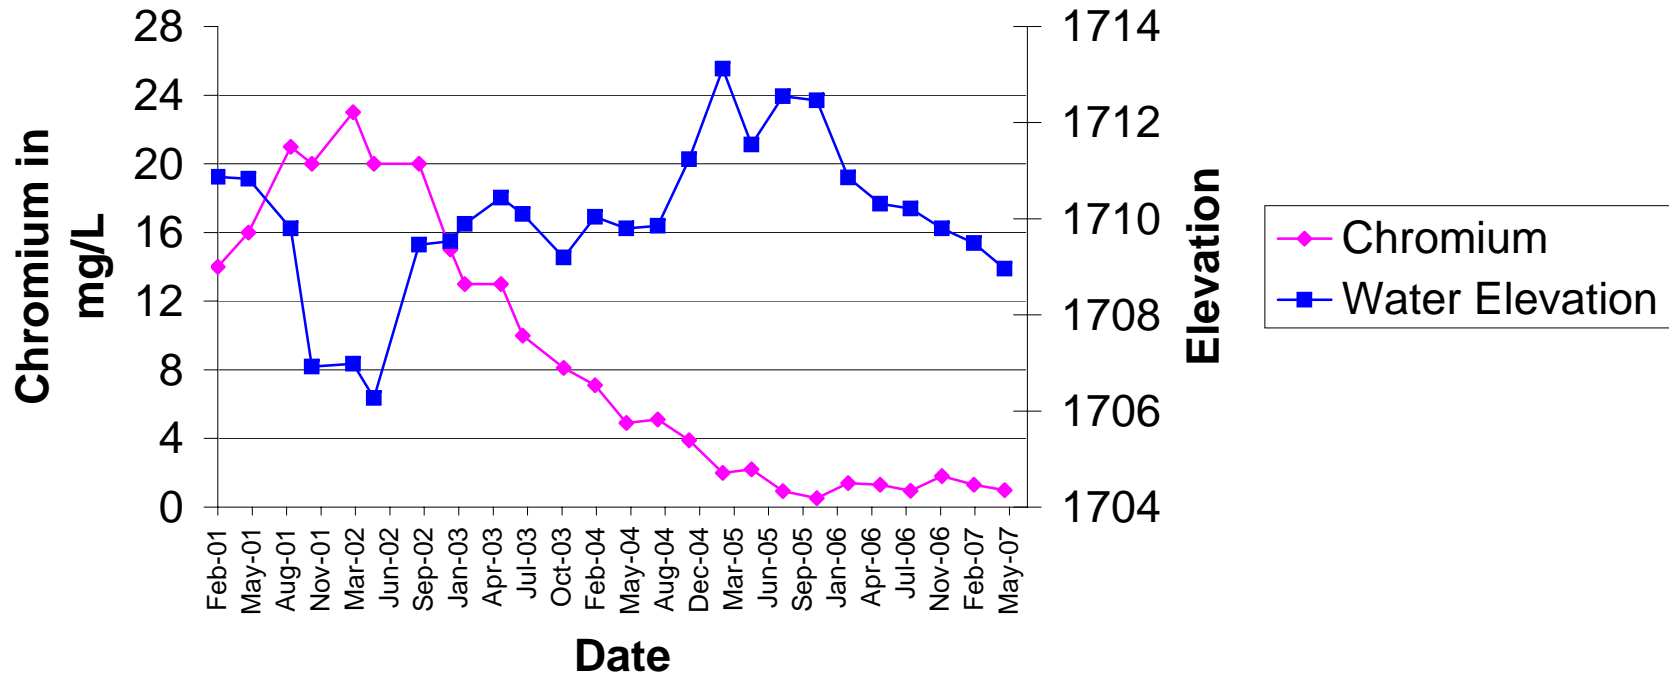

M-11

Total Chromium vs Water Level

M-11

Perchlorate vs Water Level

M-23

Total Chromium vs Water Level

M-23

Perchlorate vs Water Level

M-71

Total Chromium vs Water Level

M-71

Perchlorate vs Water Level

M-72

Total Chromium vs Water Level

M-72

Perchlorate vs Water Level

M-74

Total Chromium vs Water Level

M-74

Perchlorate vs Water Level

M-86

Total Chromium vs Water Level

M-86

Perchlorate vs Water Level

M-87

Total Chromium vs Water Level

M-87

Perchlorate vs Water Level

M-94

Total Chromium vs Water Level

M-94

Perchlorate vs Water Level