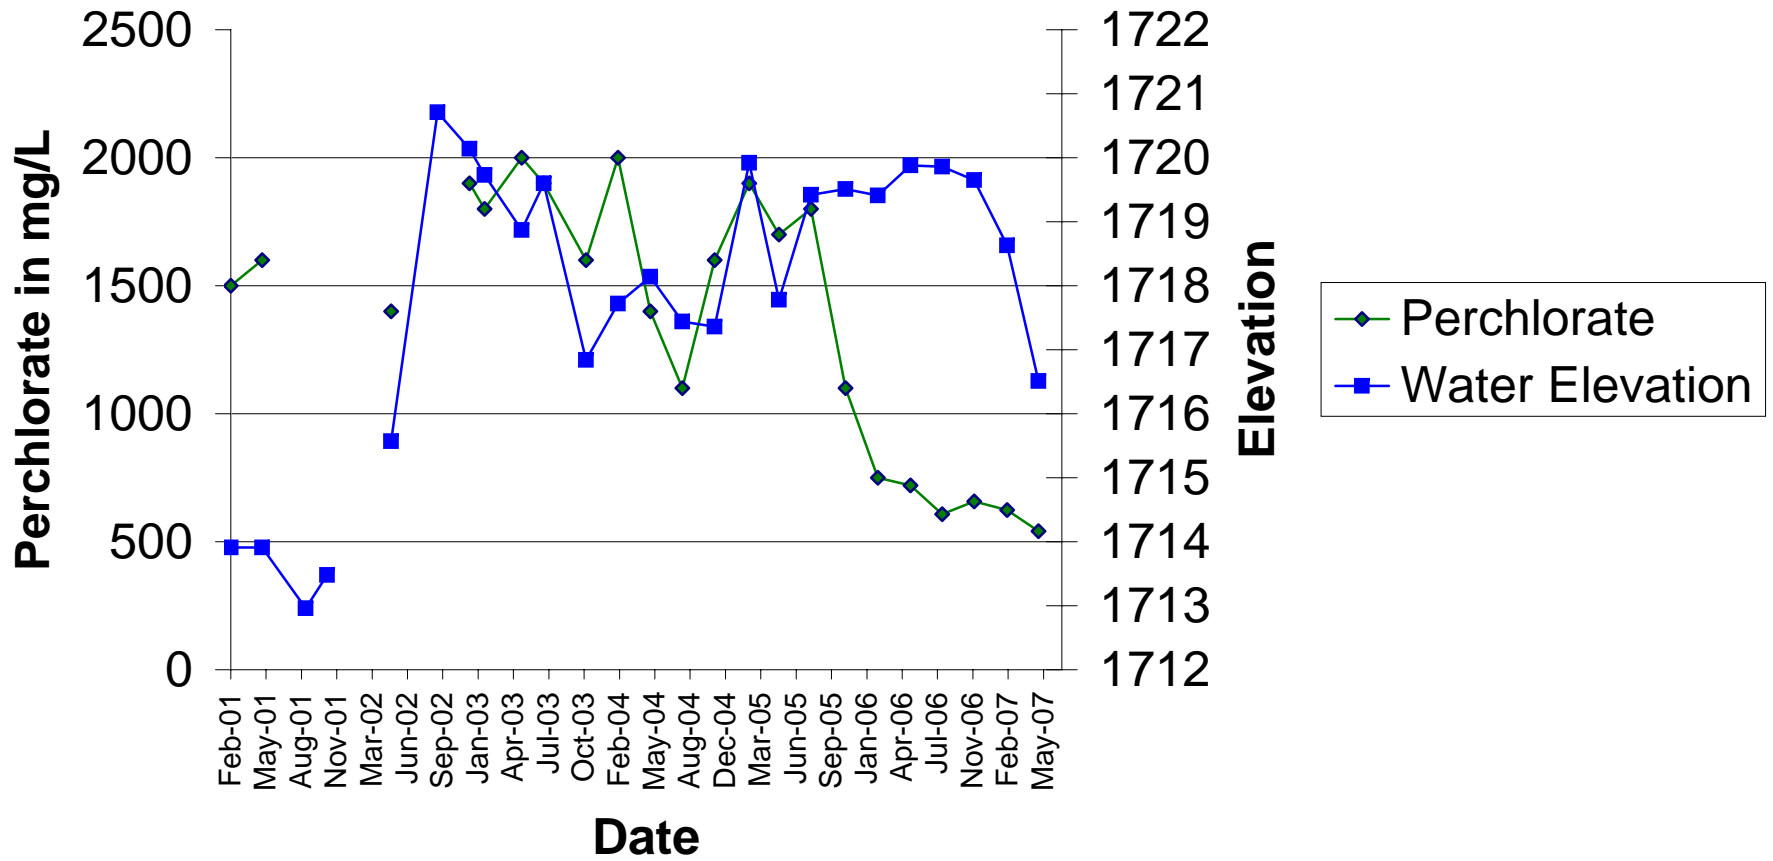

M-11

Total Chromium vs Water Level

M-11

Perchlorate vs Water Level

M-23

Total Chromium vs Water Level

M-23

Perchlorate vs Water Level

M-36

Total Chromium vs Water Level

M-36

Perchlorate vs Water Level

M-48

Total Chromium vs Water Level

M-48

Perchlorate vs Water Level

M-69

Total Chromium vs Water Level

M-69

Perchlorate vs Water Level

M-70

Total Chromium vs Water Level

M-70

Perchlorate vs Water Level

M-71

Total Chromium vs Water Level

M-71

Perchlorate vs Water Level

M-72

Total Chromium vs Water Level

M-72

Perchlorate vs Water Level