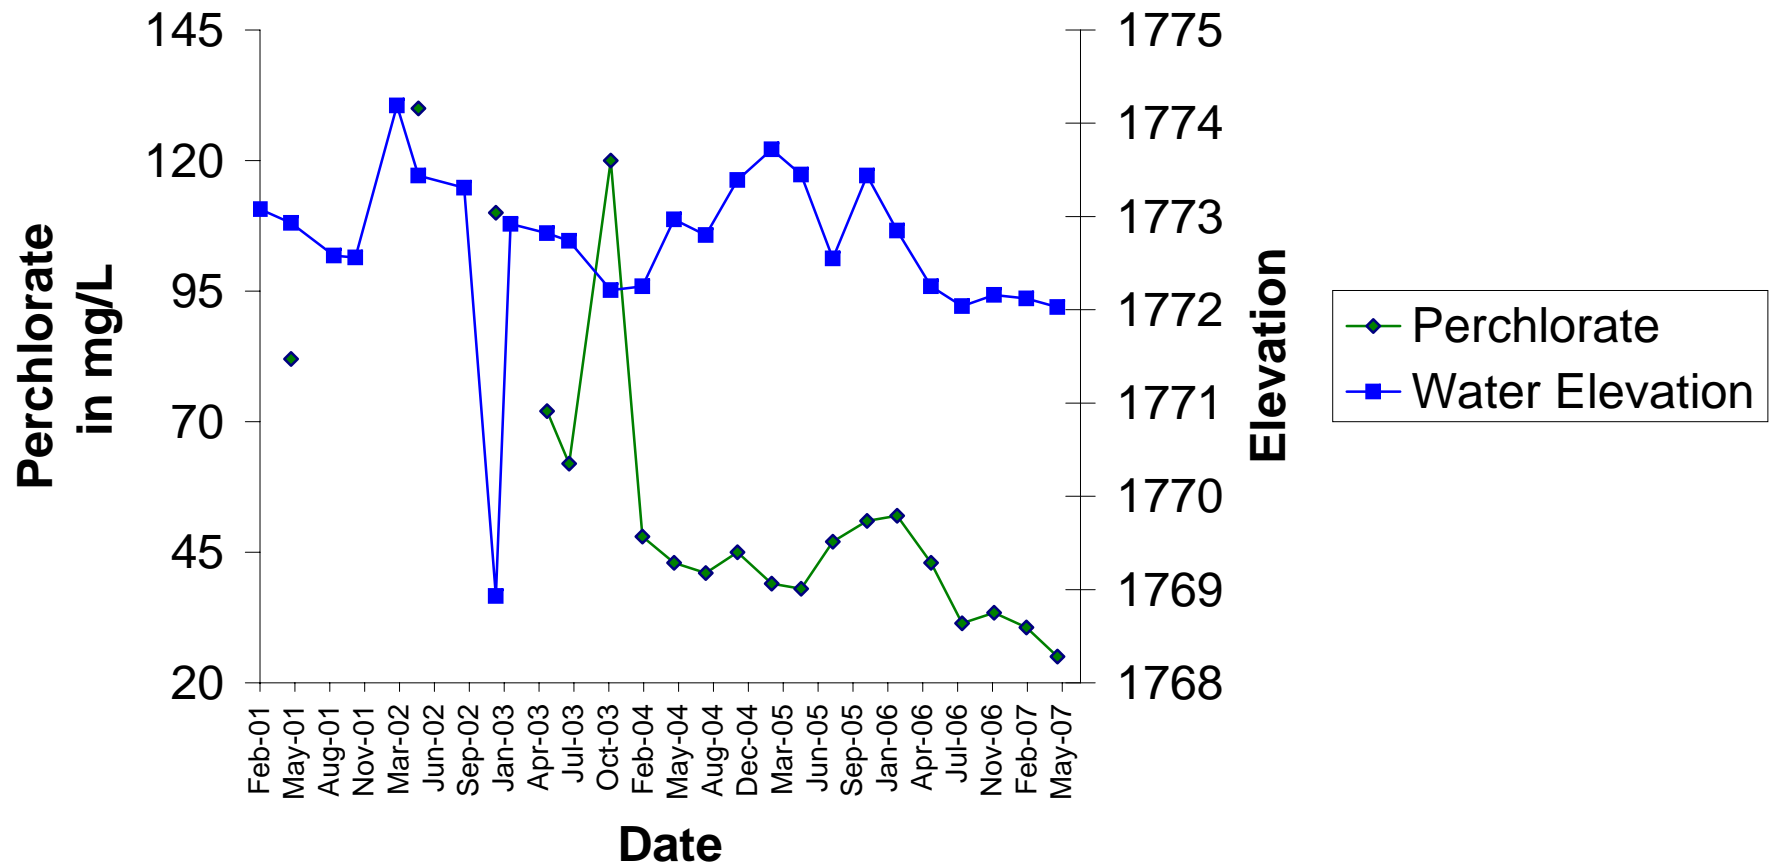

M-11

Total Chromium vs Water Level

M-11

Perchlorate vs Water Level

M-23

Total Chromium vs Water Level

M-23

Perchlorate vs Water Level

M-36

Total Chromium vs Water Level

M-36

Perchlorate vs Water Level

M-48

Total Chromium vs Water Level

M-48

Perchlorate vs Water Level

M-69

Total Chromium vs Water Level

M-69

Perchlorate vs Water Level

M-70

Total Chromium vs Water Level

M-70

Perchlorate vs Water Level