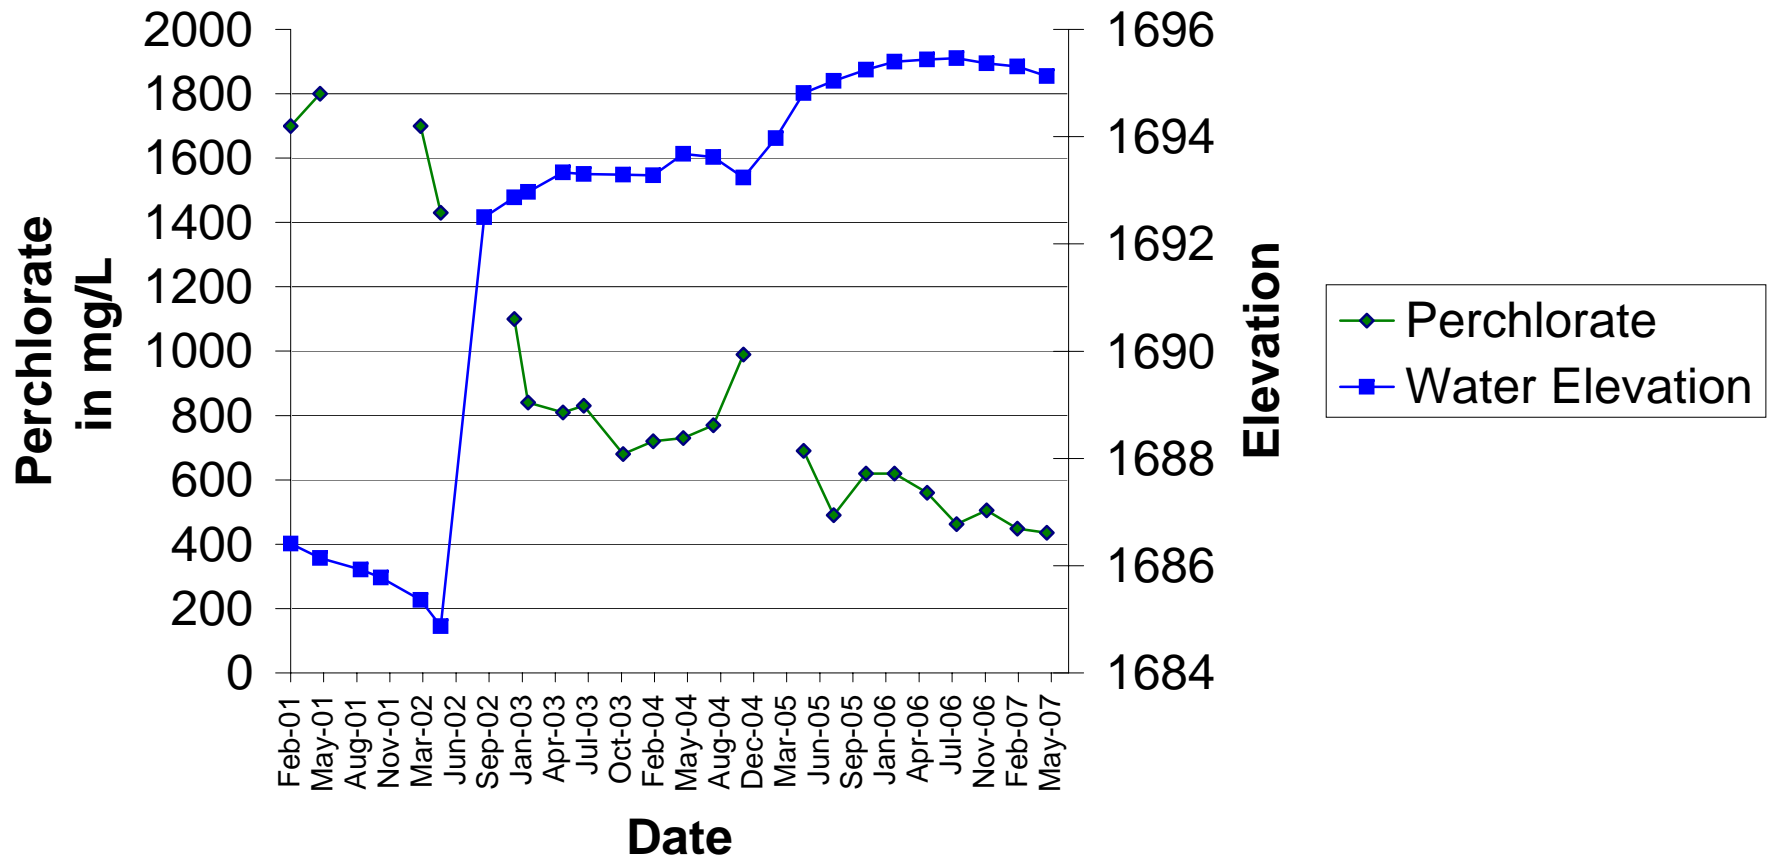

M-11

Total Chromium vs Water Level

M-11

Perchlorate vs Water Level

M-23

Total Chromium vs Water Level

M-23

Perchlorate vs Water Level

M-36

Total Chromium vs Water Level

M-36

Perchlorate vs Water Level

M-48

Total Chromium vs Water Level

M-48

Perchlorate vs Water Level

M-69

Total Chromium vs Water Level

M-69

Perchlorate vs Water Level

M-70

Total Chromium vs Water Level

M-70

Perchlorate vs Water Level