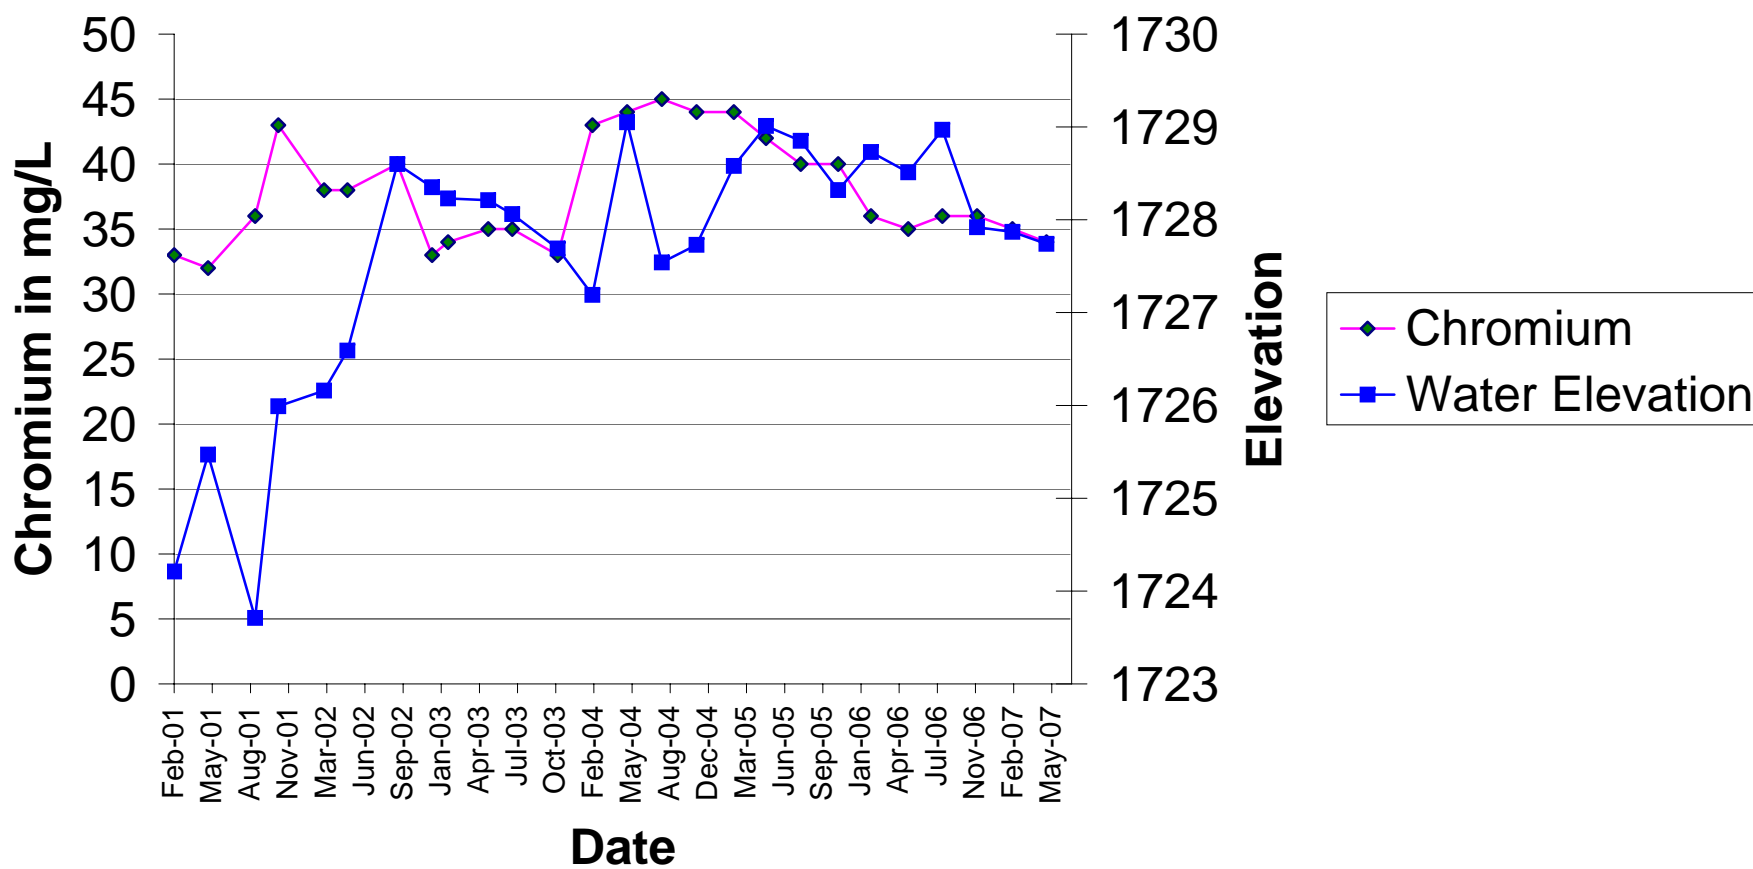

M-11

Total Chromium vs Water Level

M-11

Perchlorate vs Water Level

M-23

Total Chromium vs Water Level

M-23

Perchlorate vs Water Level

M-36

Total Chromium vs Water Level

M-36

Perchlorate vs Water Level

M-48

Total Chromium vs Water Level

M-48

Perchlorate vs Water Level

M-69

Total Chromium vs Water Level

M-69

Perchlorate vs Water Level

M-70

Total Chromium vs Water Level

M-70

Perchlorate vs Water Level

M-71

Total Chromium vs Water Level

M-71

Perchlorate vs Water Level

M-72

Total Chromium vs Water Level

M-72

Perchlorate vs Water Level