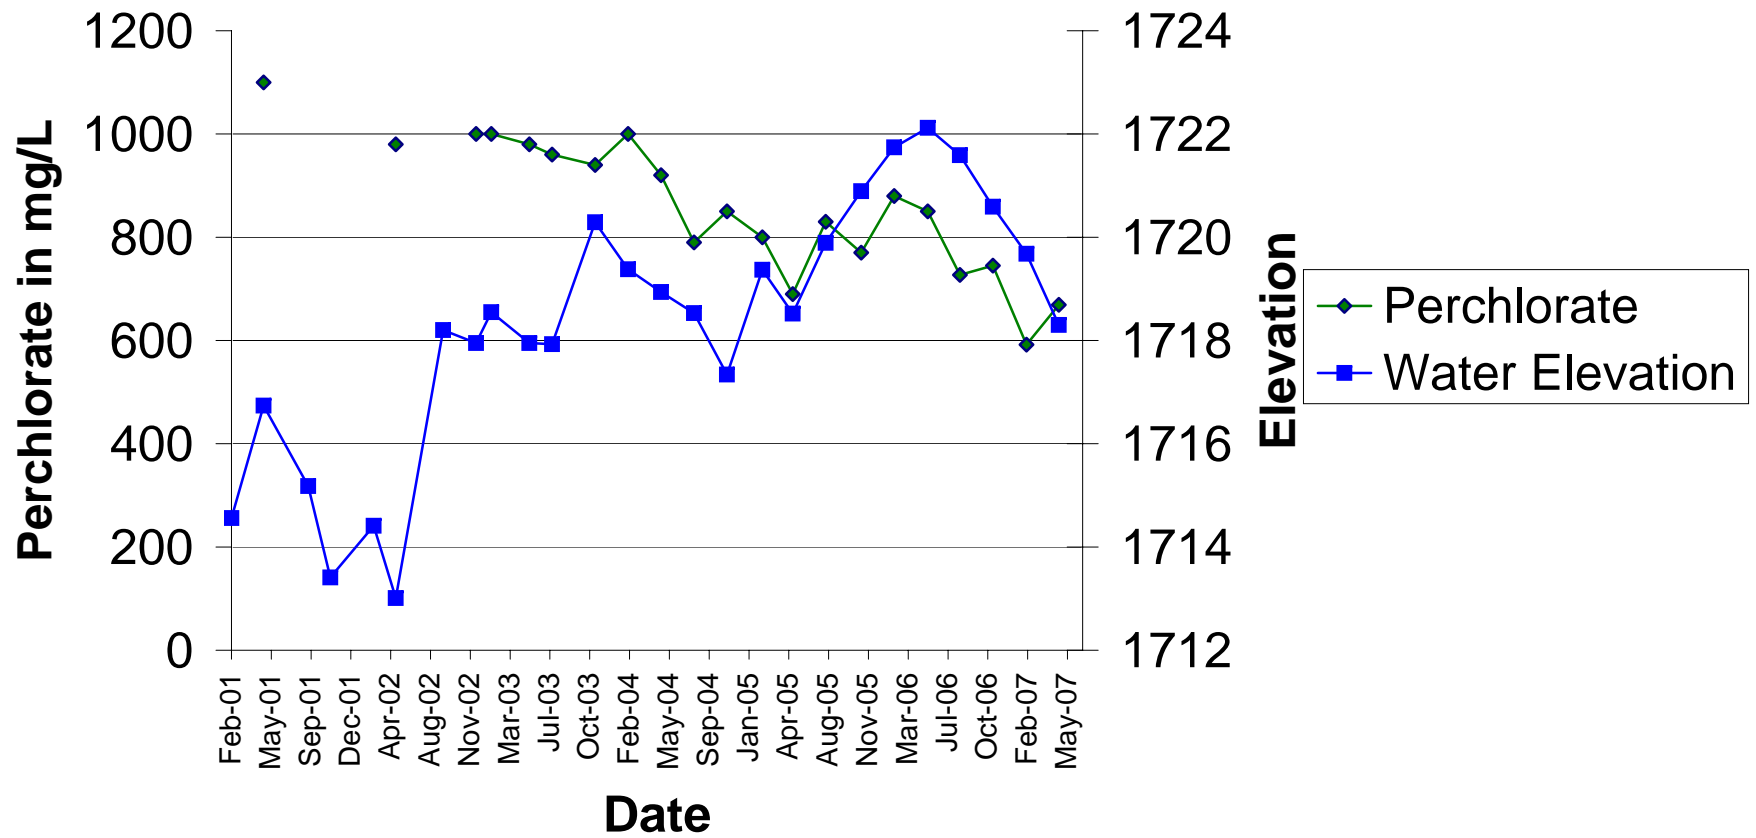

M-11

Total Chromium vs Water Level

M-11

Perchlorate vs Water Level

M-23

Total Chromium vs Water Level

M-23

Perchlorate vs Water Level

M-36

Total Chromium vs Water Level

M-36

Perchlorate vs Water Level

M-48

Total Chromium vs Water Level

M-48

Perchlorate vs Water Level

M-69

Total Chromium vs Water Level

M-69

Perchlorate vs Water Level

M-70

Total Chromium vs Water Level

M-70

Perchlorate vs Water Level

M-71

Total Chromium vs Water Level

M-71

Perchlorate vs Water Level

M-72

Total Chromium vs Water Level

M-72

Perchlorate vs Water Level