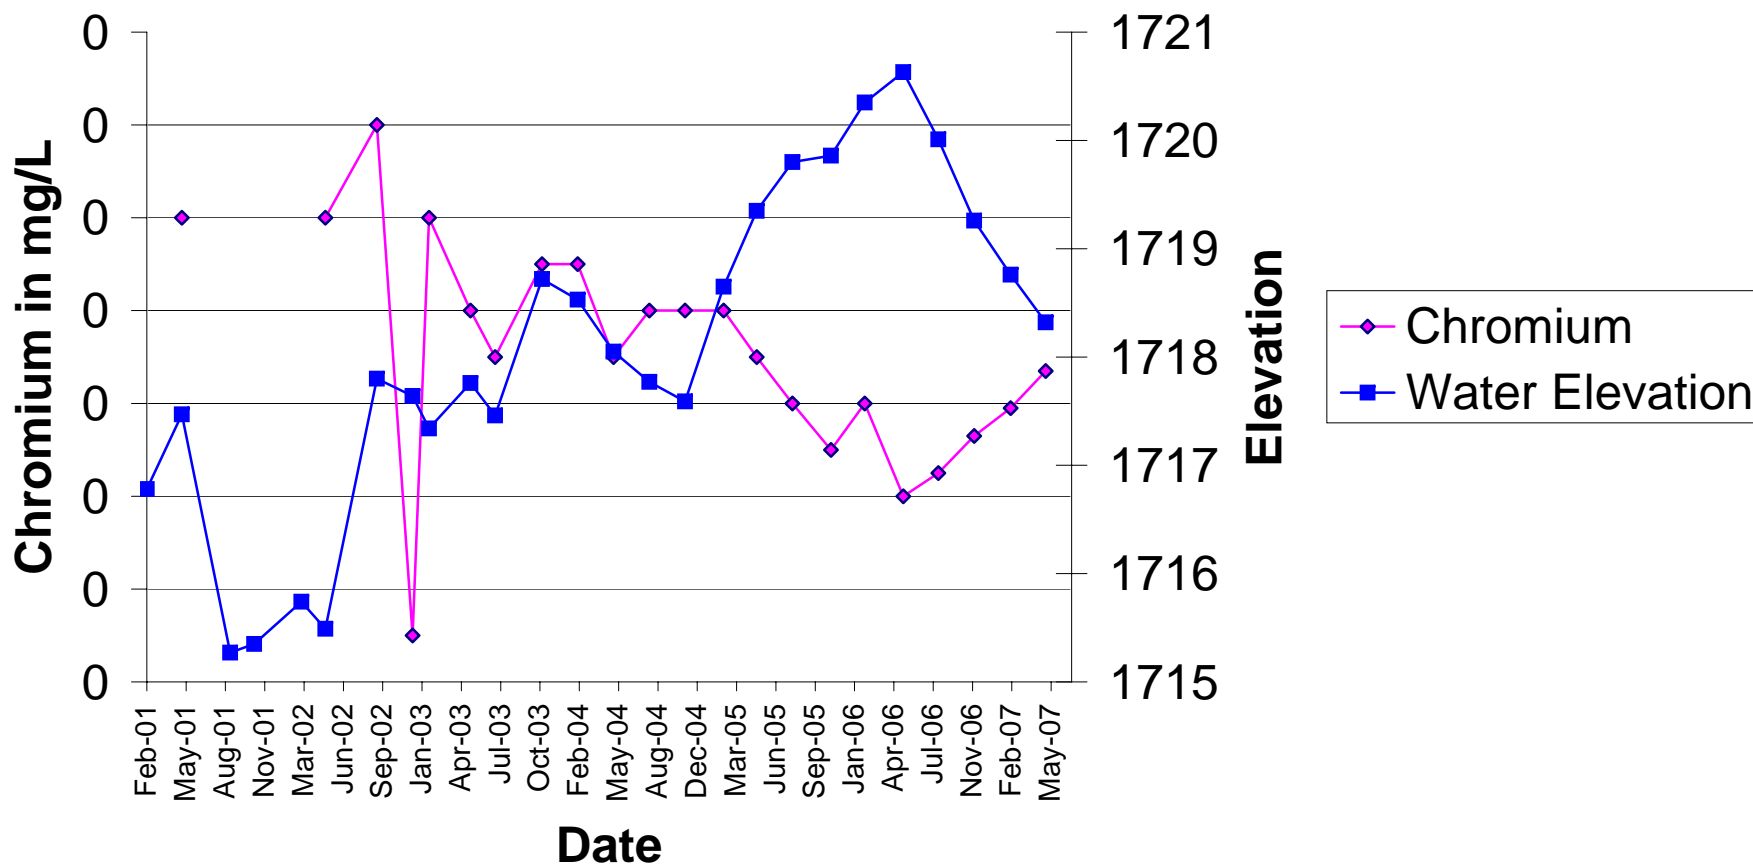

M-11

Total Chromium vs Water Level

M-11

Perchlorate vs Water Level

M-23

Total Chromium vs Water Level

M-23

Perchlorate vs Water Level

M-36

Total Chromium vs Water Level

M-36

Perchlorate vs Water Level

M-48

Total Chromium vs Water Level

M-48

Perchlorate vs Water Level

M-69

Total Chromium vs Water Level

M-69

Perchlorate vs Water Level

M-70

Total Chromium vs Water Level

M-70

Perchlorate vs Water Level

M-71

Total Chromium vs Water Level

M-71

Perchlorate vs Water Level

M-72

Total Chromium vs Water Level

M-72

Perchlorate vs Water Level