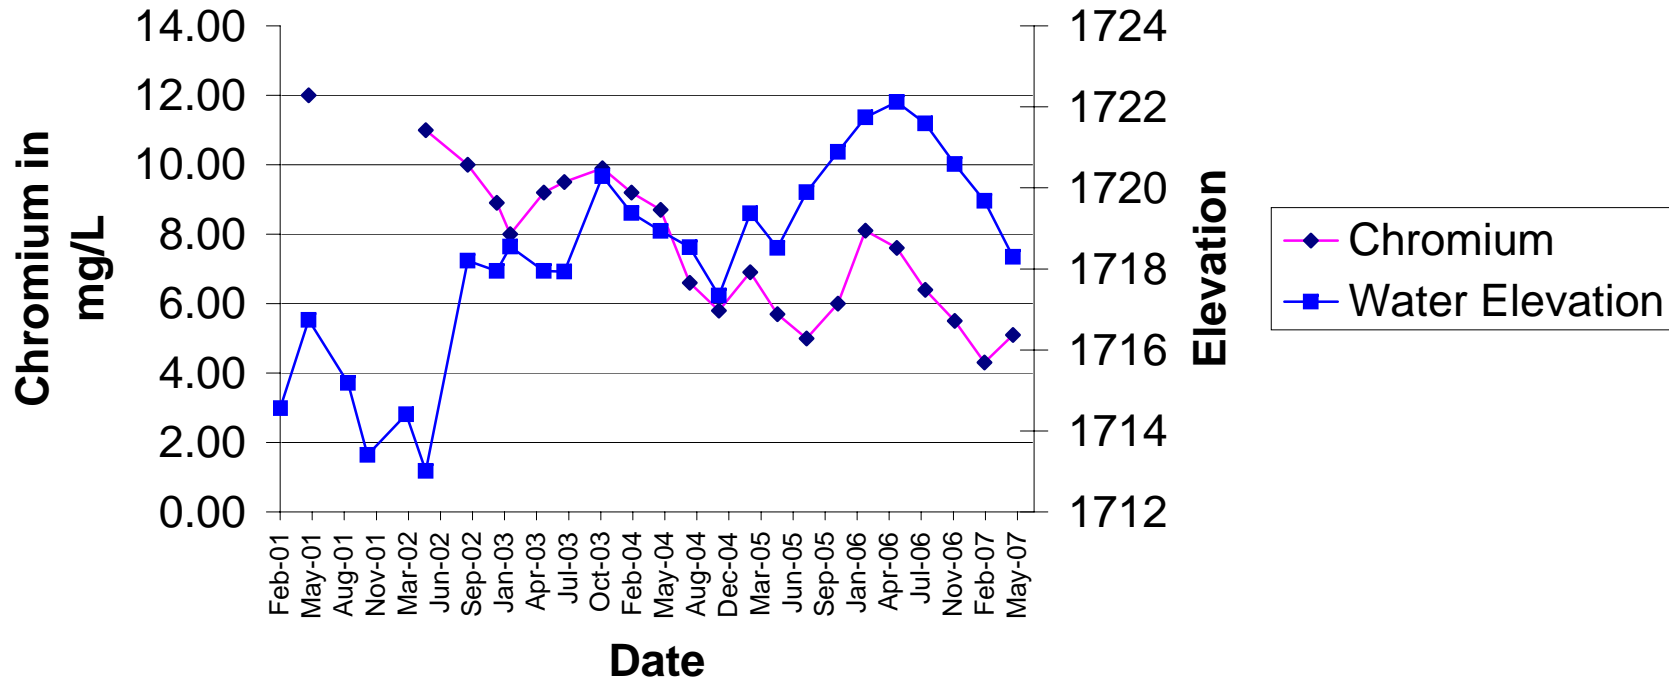

M-11

Total Chromium vs Water Level

M-11

Perchlorate vs Water Level

M-23

Total Chromium vs Water Level

M-23

Perchlorate vs Water Level

M-36

Total Chromium vs Water Level

M-36

Perchlorate vs Water Level

M-48

Total Chromium vs Water Level

M-48

Perchlorate vs Water Level

M-69

Total Chromium vs Water Level

M-69

Perchlorate vs Water Level

M-70

Total Chromium vs Water Level

M-70

Perchlorate vs Water Level

M-71

Total Chromium vs Water Level

M-71

Perchlorate vs Water Level

M-72

Total Chromium vs Water Level

M-72

Perchlorate vs Water Level