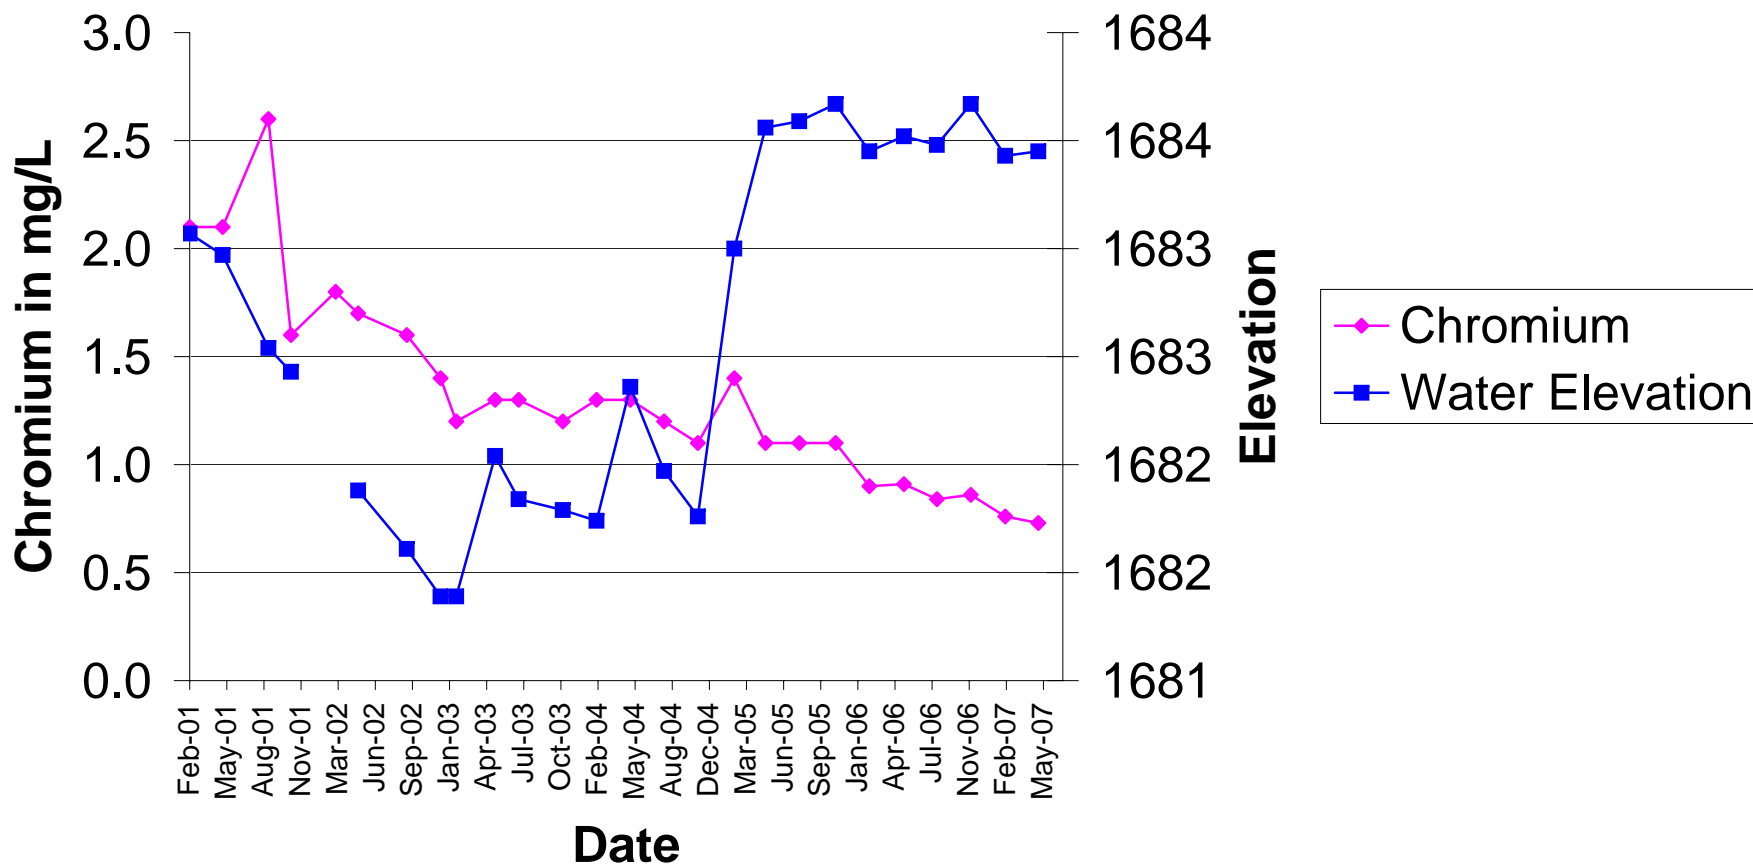

M-11

Total Chromium vs Water Level

M-11

Perchlorate vs Water Level

M-23

Total Chromium vs Water Level

M-23

Perchlorate vs Water Level

M-74

Total Chromium vs Water Level

M-74

Perchlorate vs Water Level

M-86

Total Chromium vs Water Level

M-86

Perchlorate vs Water Level

M-87

Total Chromium vs Water Level

M-87

Perchlorate vs Water Level

M-94

Total Chromium vs Water Level

M-94

Perchlorate vs Water Level

M-100

Total Chromium vs Water Level

M-100

Perchlorate vs Water Level