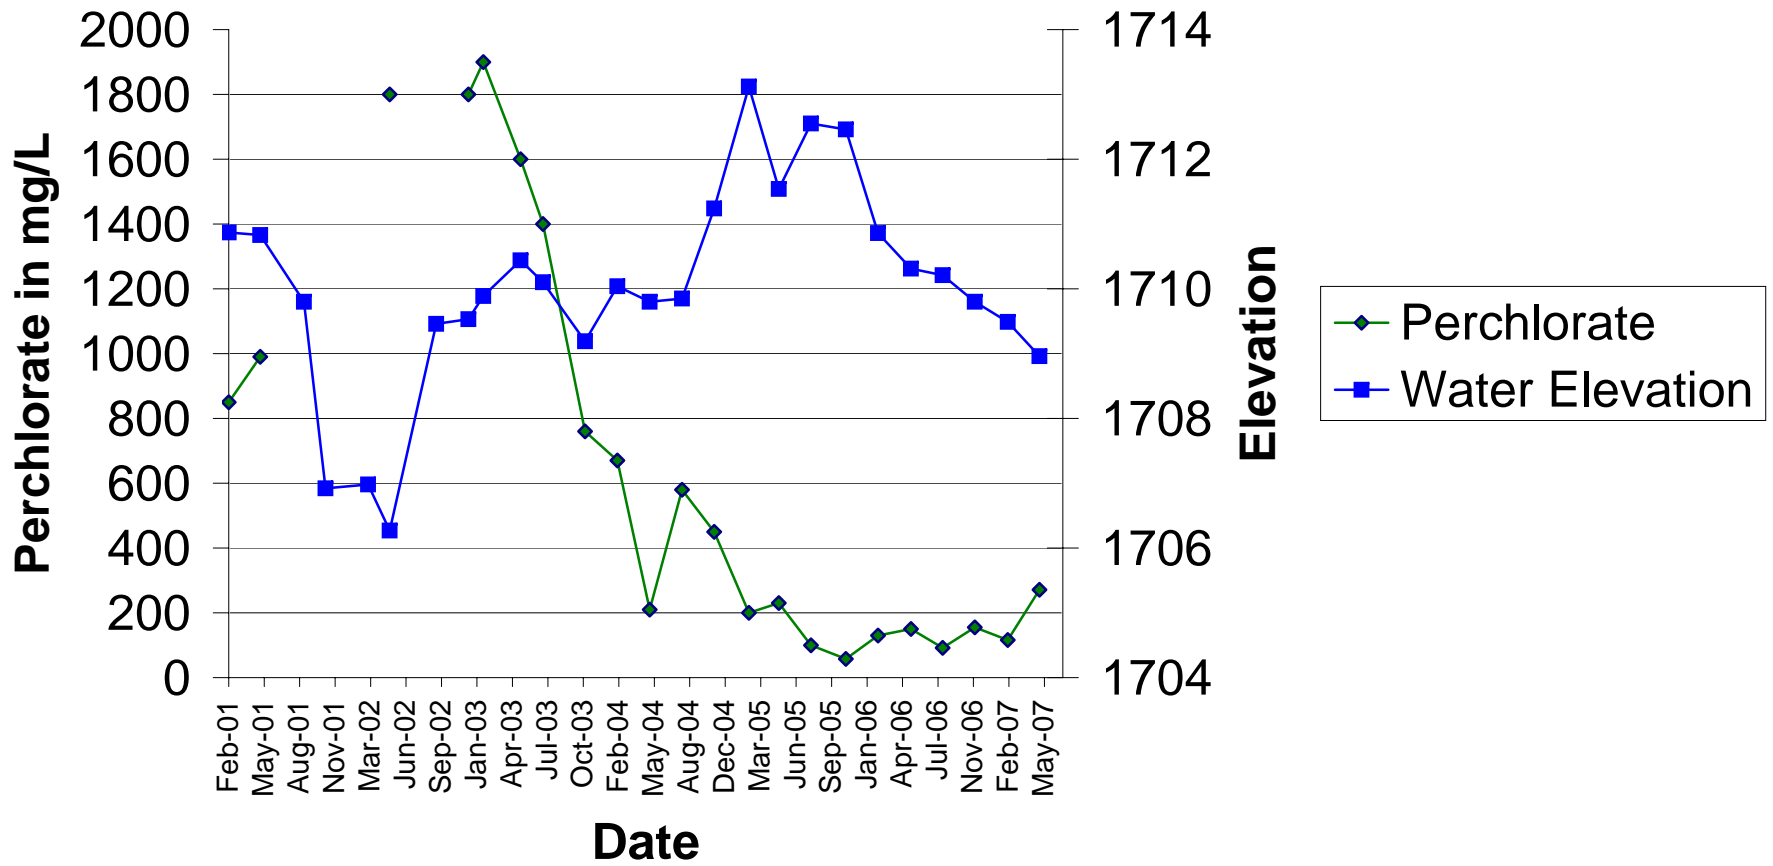

M-11

Total Chromium vs Water Level

M-11

Perchlorate vs Water Level

M-23

Total Chromium vs Water Level

M-23

Perchlorate vs Water Level

M-71

Total Chromium vs Water Level

M-71

Perchlorate vs Water Level

M-72

Total Chromium vs Water Level

M-72

Perchlorate vs Water Level

M-74

Total Chromium vs Water Level

M-74

Perchlorate vs Water Level

M-86

Total Chromium vs Water Level

M-86

Perchlorate vs Water Level

M-87

Total Chromium vs Water Level

M-87

Perchlorate vs Water Level

M-94

Total Chromium vs Water Level

M-94

Perchlorate vs Water Level