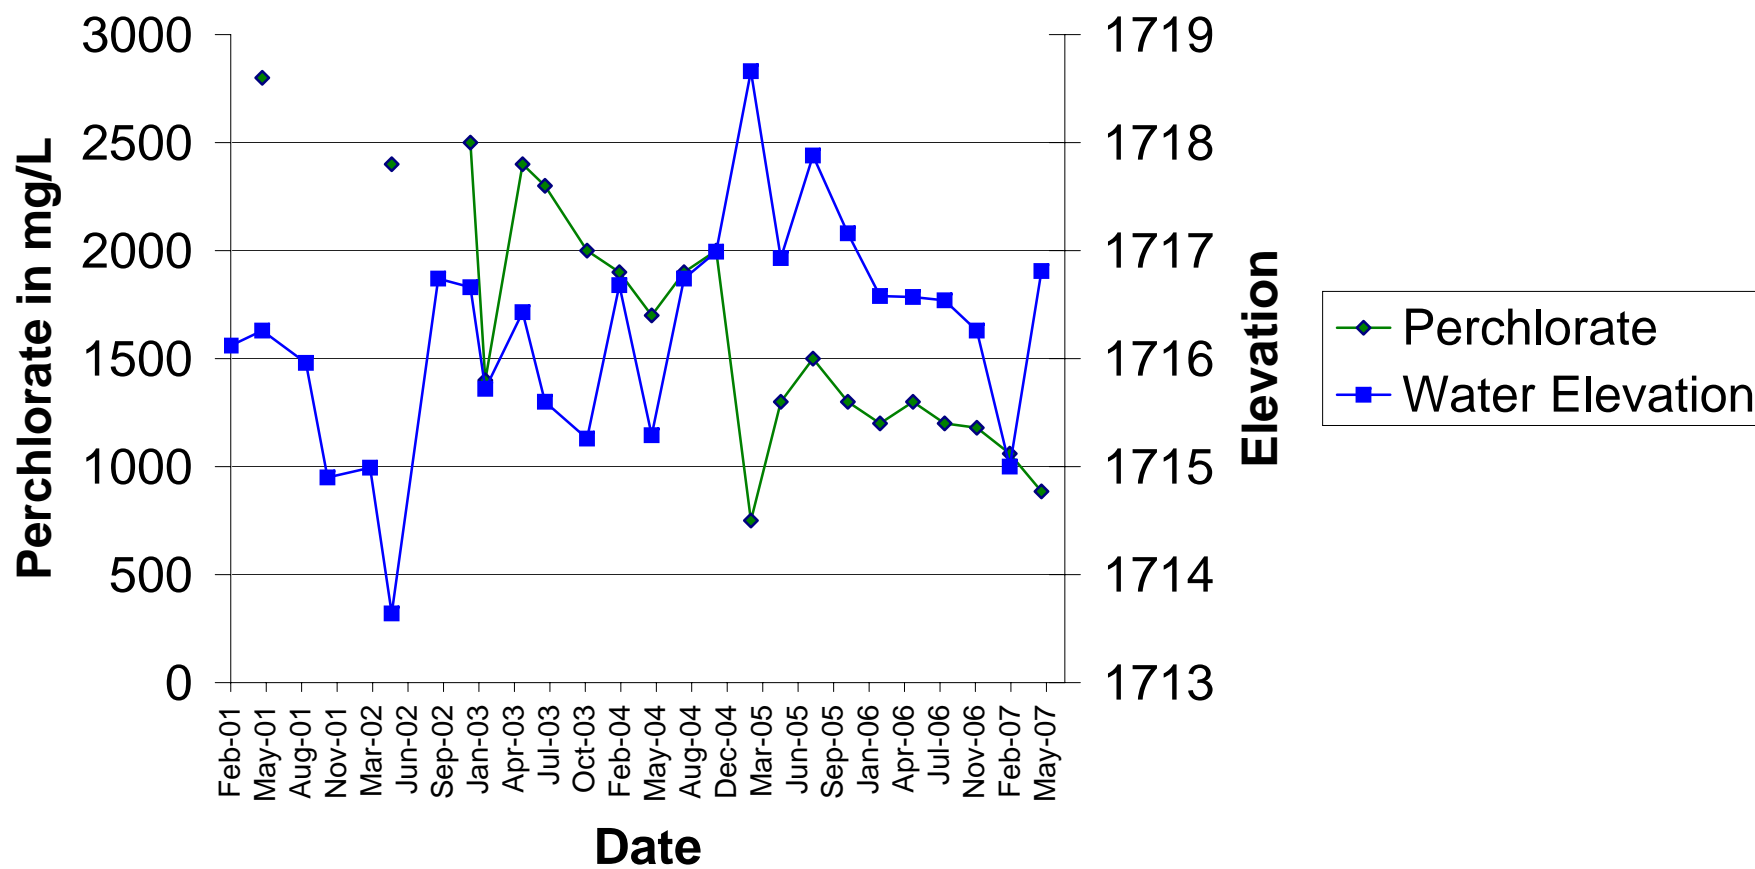

M-36

Total Chromium vs Water Level

M-36

Perchlorate vs Water Level

M-48

Total Chromium vs Water Level

M-48

Perchlorate vs Water Level

M-69

Total Chromium vs Water Level

M-69

Perchlorate vs Water Level

M-70

Total Chromium vs Water Level

M-70

Perchlorate vs Water Level

M-71

Total Chromium vs Water Level

M-71

Perchlorate vs Water Level

M-72

Total Chromium vs Water Level

M-72

Perchlorate vs Water Level

M-74

Total Chromium vs Water Level

M-74

Perchlorate vs Water Level

M-86

Total Chromium vs Water Level

M-86

Perchlorate vs Water Level