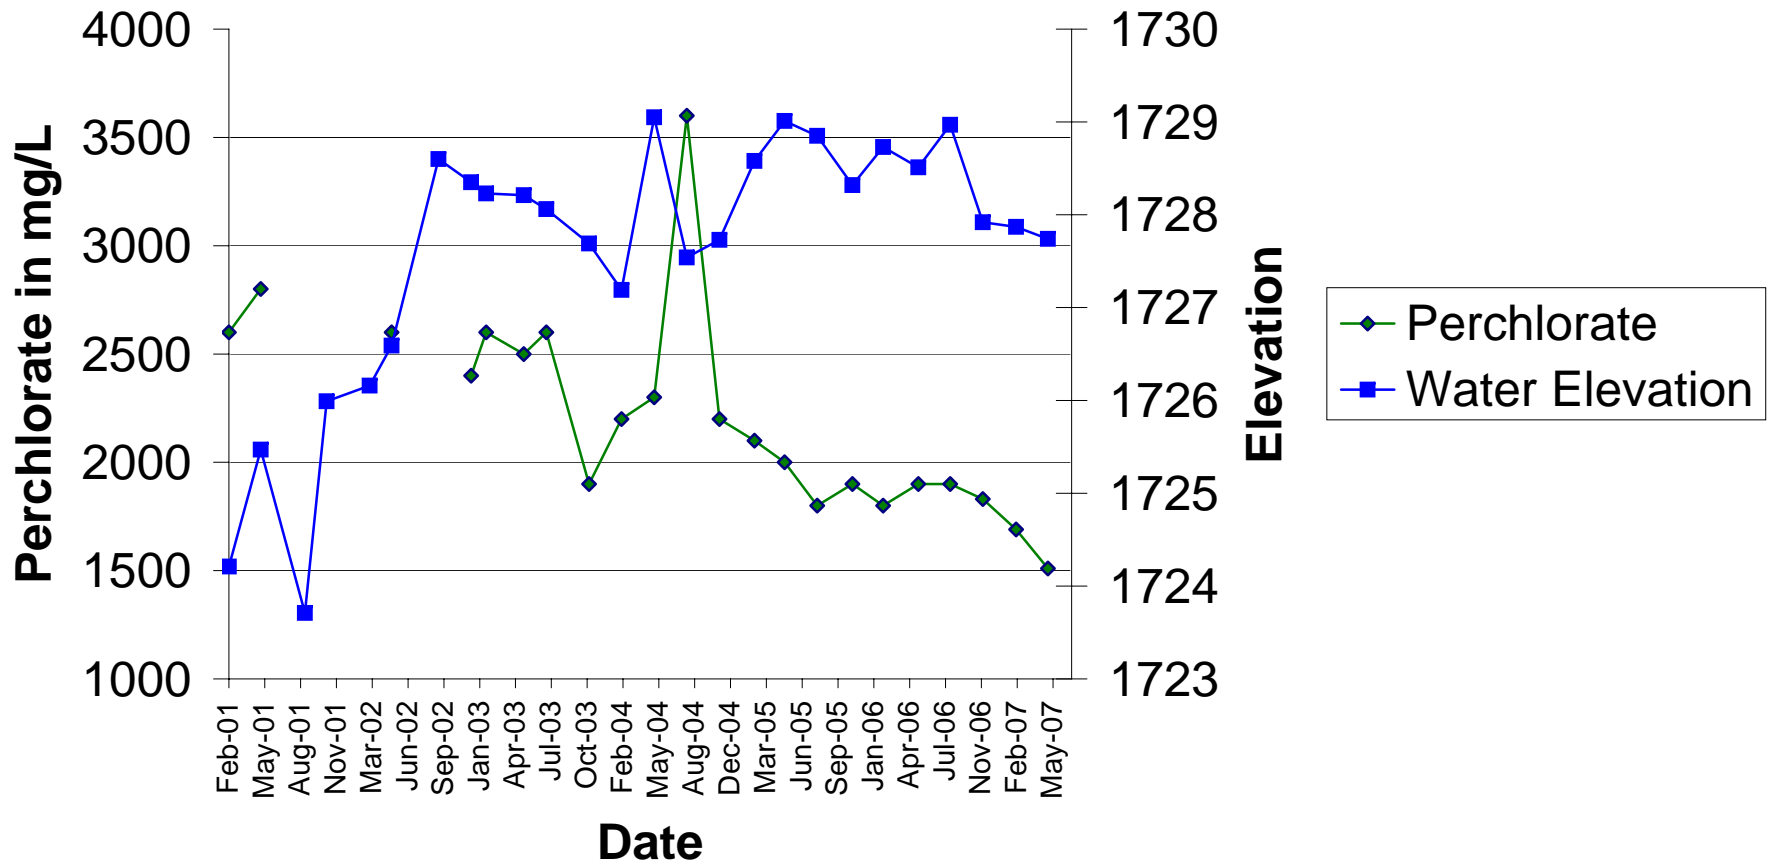

M-11

Total Chromium vs Water Level

M-11

Perchlorate vs Water Level

M-23

Total Chromium vs Water Level

M-23

Perchlorate vs Water Level

M-36

Total Chromium vs Water Level

M-36

Perchlorate vs Water Level

M-48

Total Chromium vs Water Level

M-48

Perchlorate vs Water Level

M-69

Total Chromium vs Water Level

M-69

Perchlorate vs Water Level

M-70

Total Chromium vs Water Level

M-70

Perchlorate vs Water Level