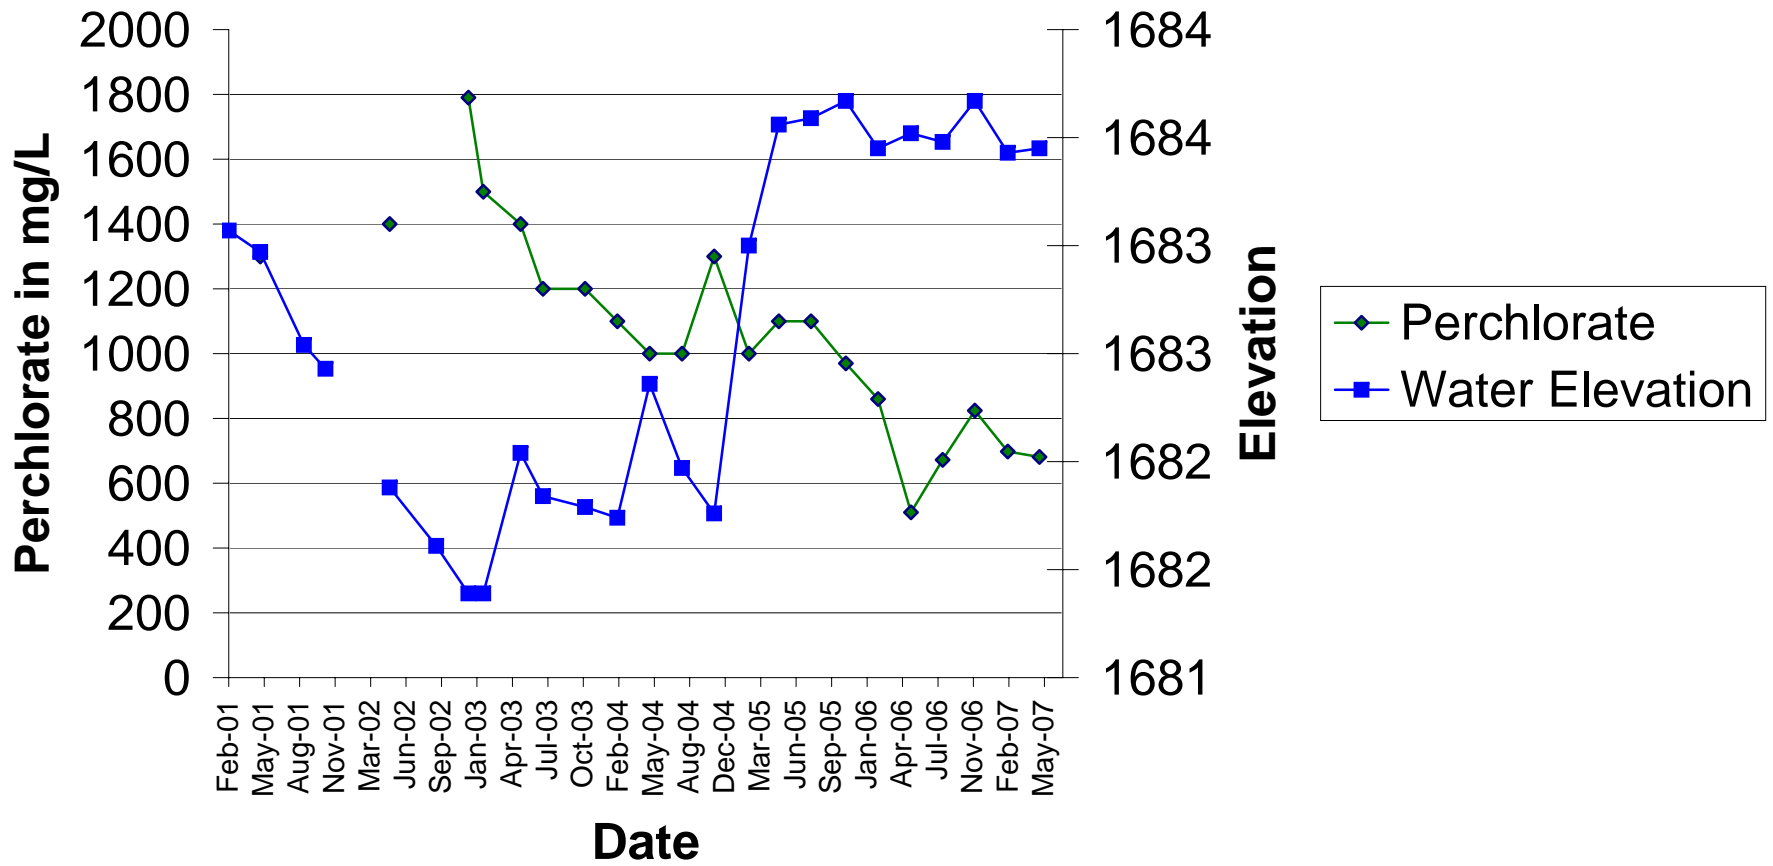

M-11

Total Chromium vs Water Level

M-11

Perchlorate vs Water Level

M-23

Total Chromium vs Water Level

M-23

Perchlorate vs Water Level

M-74

Total Chromium vs Water Level

M-74

Perchlorate vs Water Level

M-86

Total Chromium vs Water Level

M-86

Perchlorate vs Water Level

M-87

Total Chromium vs Water Level

M-87

Perchlorate vs Water Level

M-94

Total Chromium vs Water Level

M-94

Perchlorate vs Water Level

M-100

Total Chromium vs Water Level

M-100

Perchlorate vs Water Level