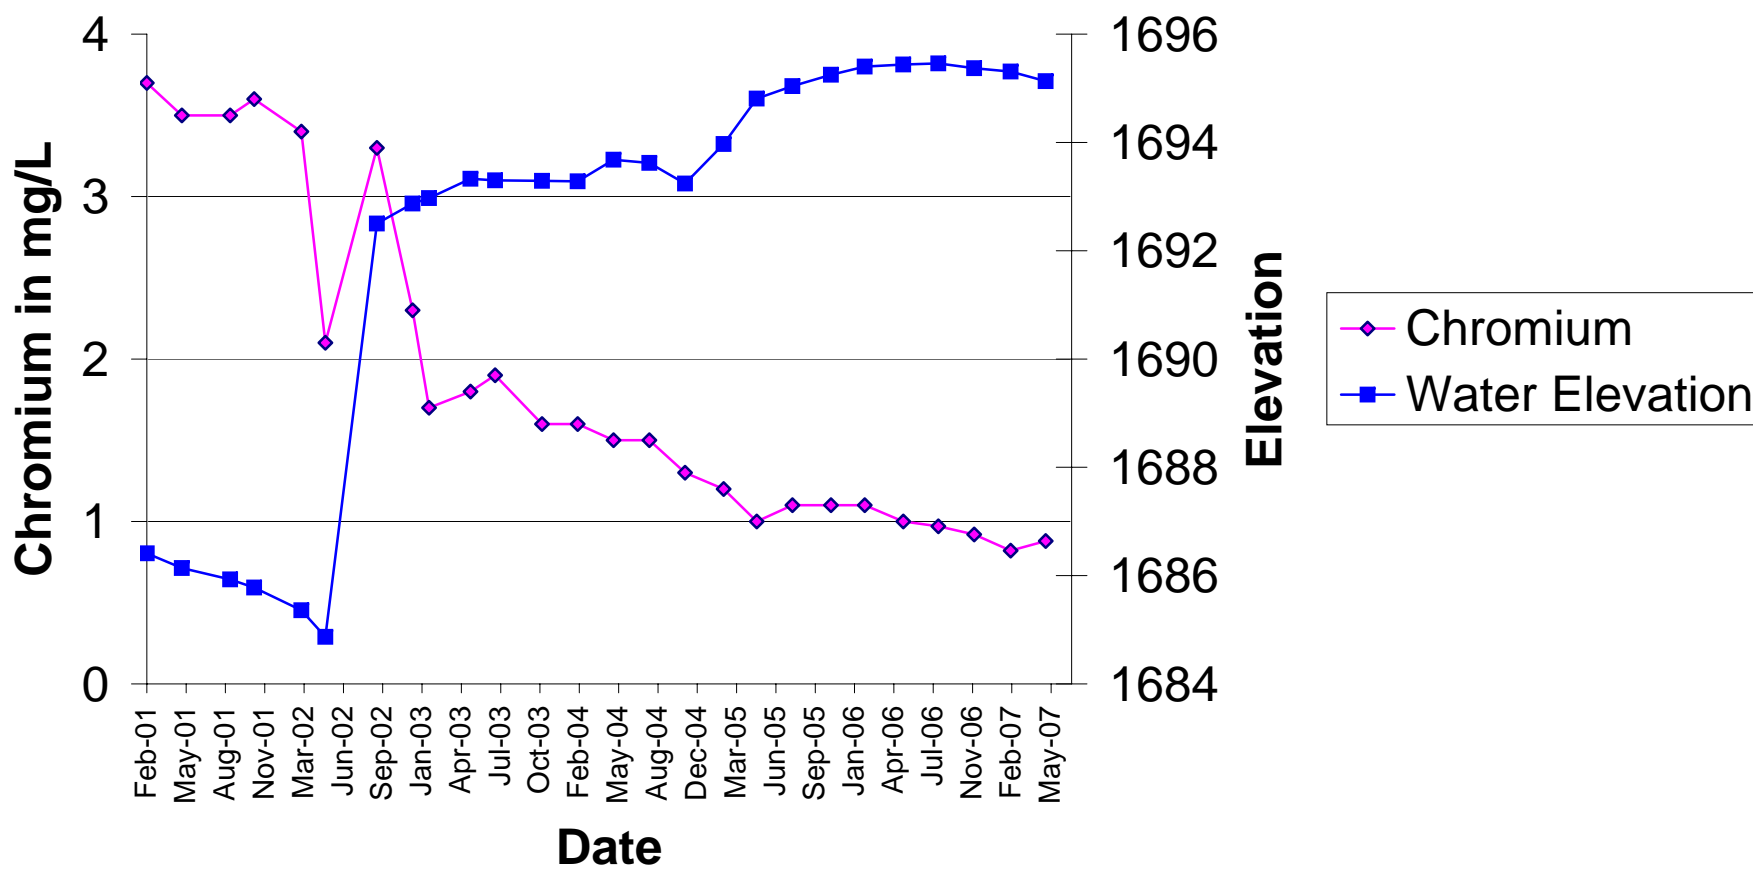

M-11

Total Chromium vs Water Level

M-11

Perchlorate vs Water Level

M-23

Total Chromium vs Water Level

M-23

Perchlorate vs Water Level

M-36

Total Chromium vs Water Level

M-36

Perchlorate vs Water Level

M-48

Total Chromium vs Water Level

M-48

Perchlorate vs Water Level

M-69

Total Chromium vs Water Level

M-69

Perchlorate vs Water Level

M-70

Total Chromium vs Water Level

M-70

Perchlorate vs Water Level