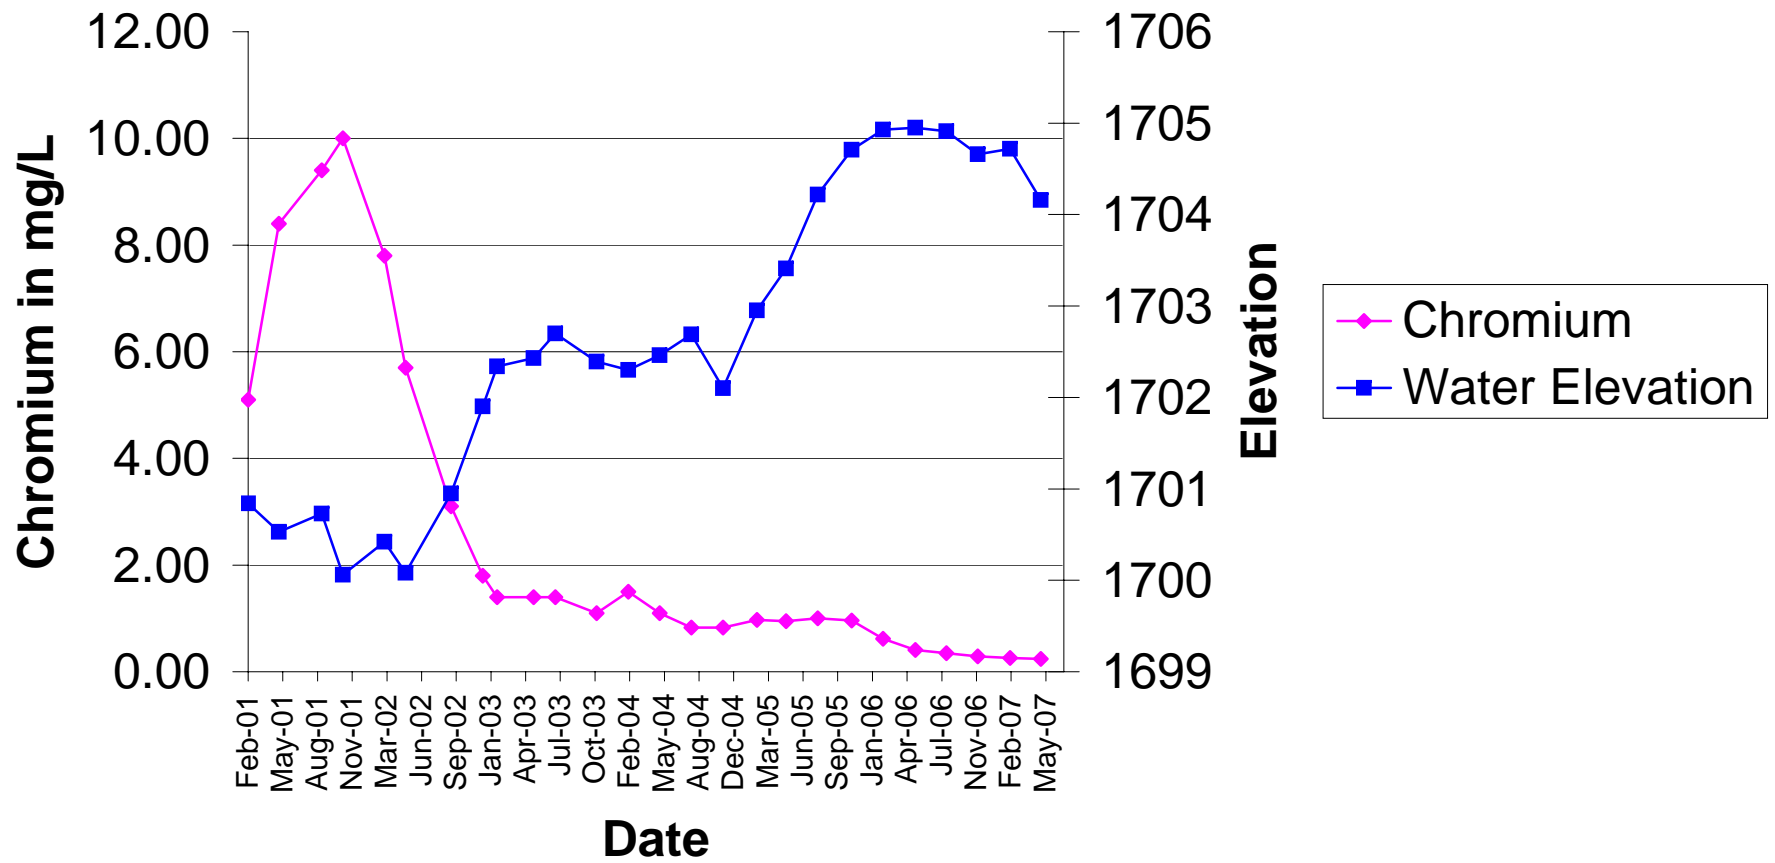

M-11

Total Chromium vs Water Level

M-11

Perchlorate vs Water Level

M-23

Total Chromium vs Water Level

M-23

Perchlorate vs Water Level

M-74

Total Chromium vs Water Level

M-74

Perchlorate vs Water Level

M-86

Total Chromium vs Water Level

M-86

Perchlorate vs Water Level

M-87

Total Chromium vs Water Level

M-87

Perchlorate vs Water Level

M-94

Total Chromium vs Water Level

M-94

Perchlorate vs Water Level

M-100

Total Chromium vs Water Level

M-100

Perchlorate vs Water Level