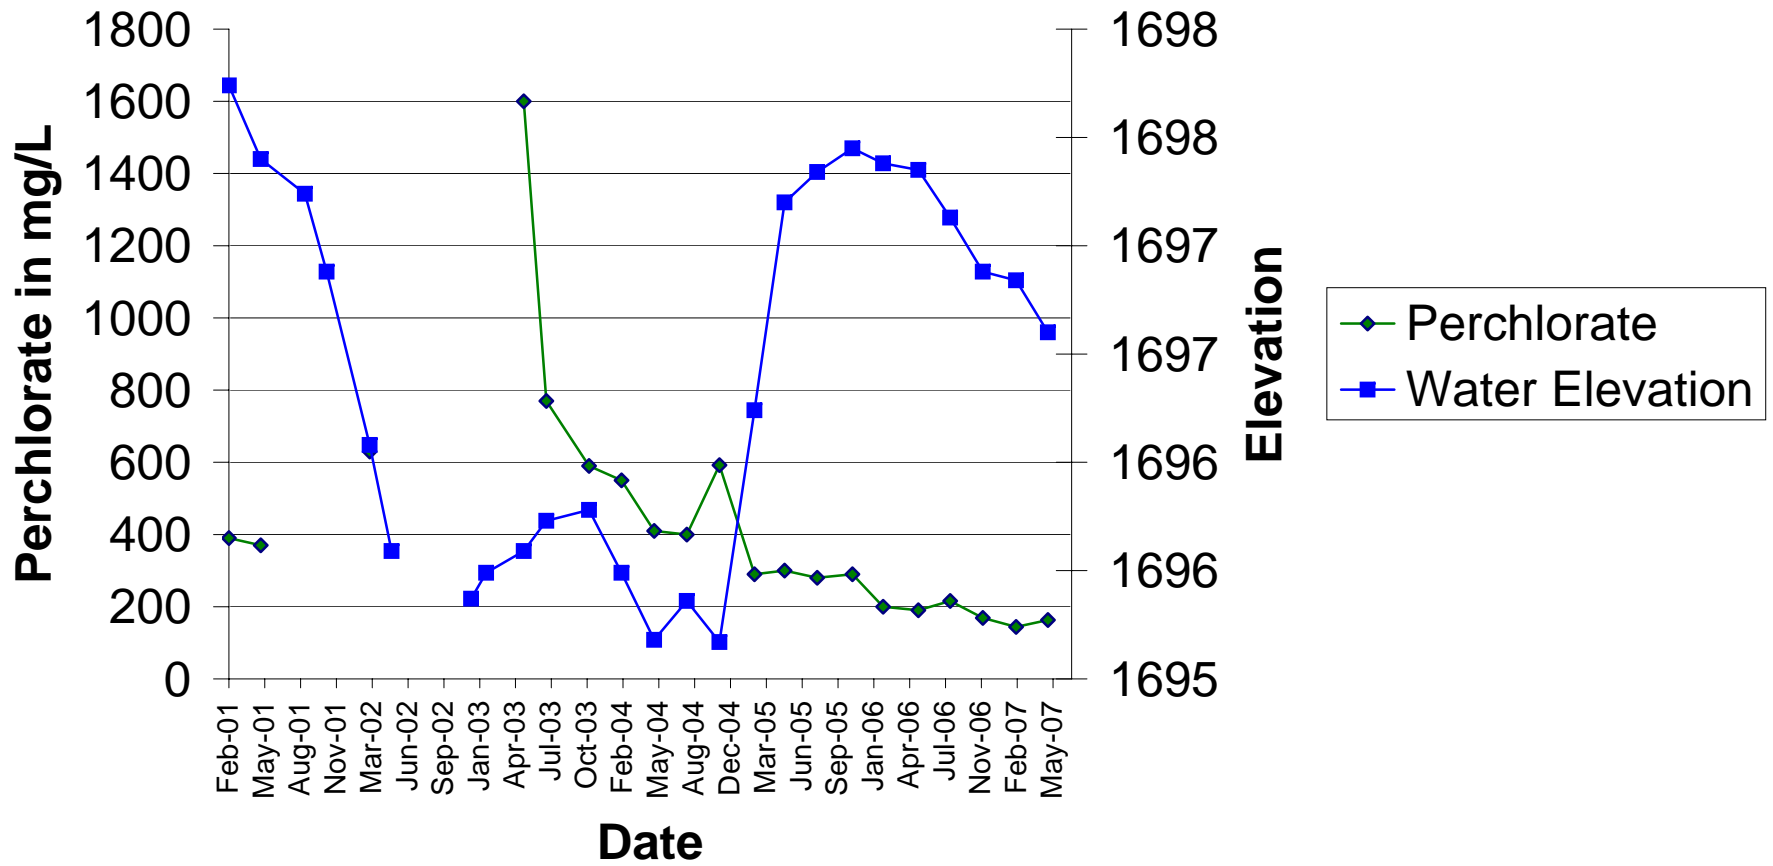

M-11

Total Chromium vs Water Level

M-11

Perchlorate vs Water Level

M-23

Total Chromium vs Water Level

M-23

Perchlorate vs Water Level

M-36

Total Chromium vs Water Level

M-36

Perchlorate vs Water Level

M-48

Total Chromium vs Water Level

M-48

Perchlorate vs Water Level

M-69

Total Chromium vs Water Level

M-69

Perchlorate vs Water Level

M-70

Total Chromium vs Water Level

M-70

Perchlorate vs Water Level