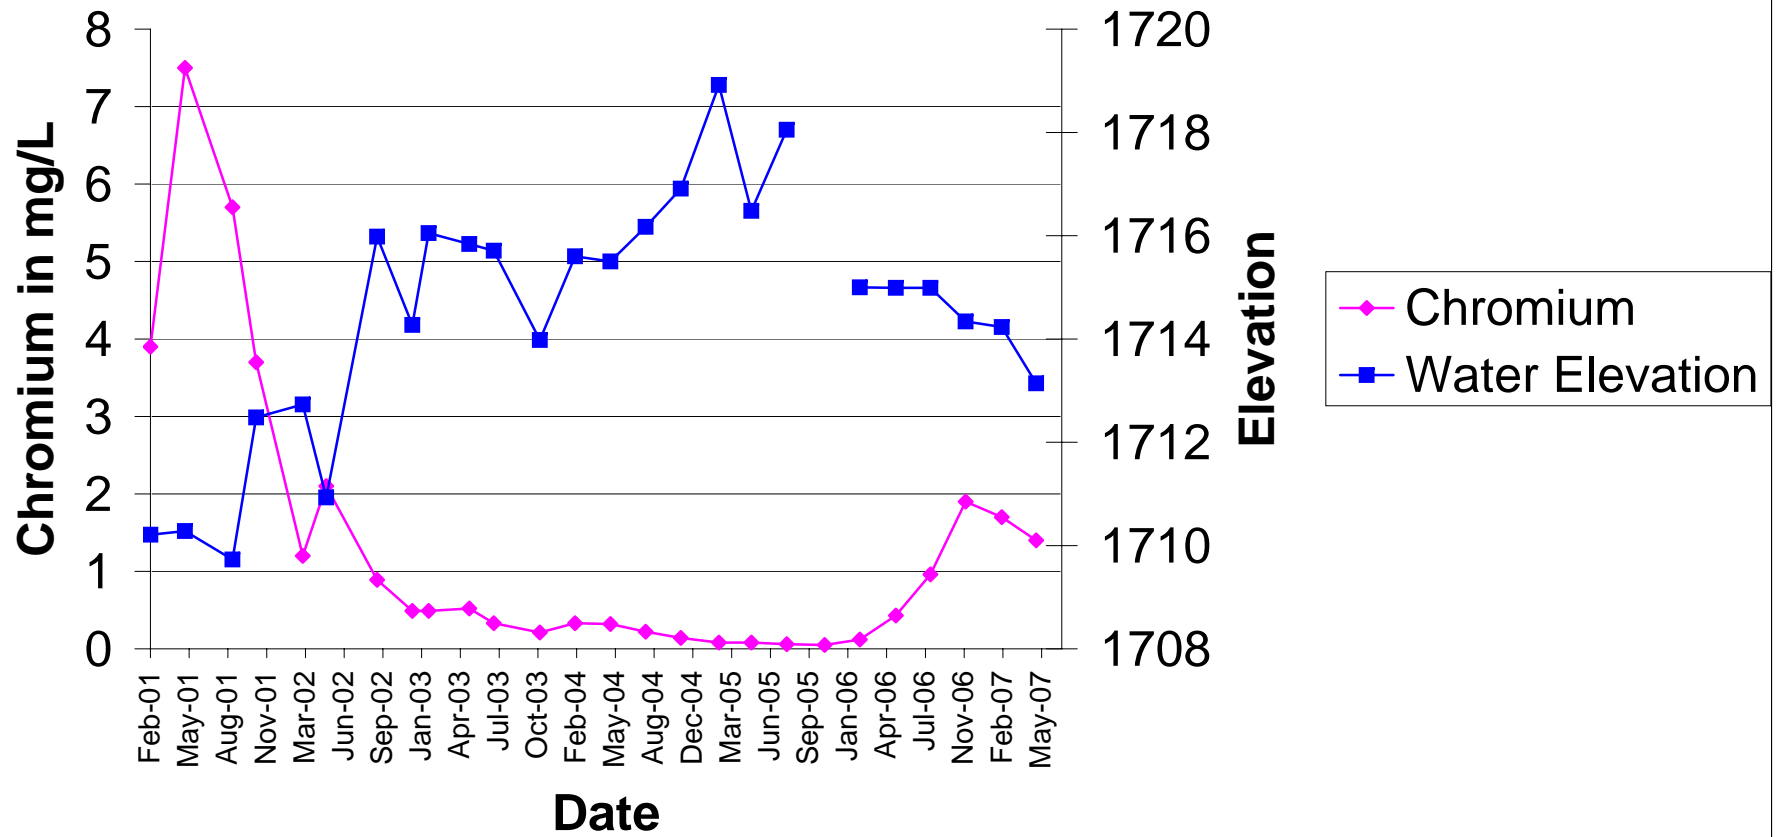

M-11

Total Chromium vs Water Level

M-11

Perchlorate vs Water Level

M-23

Total Chromium vs Water Level

M-23

Perchlorate vs Water Level

M-71

Total Chromium vs Water Level

M-71

Perchlorate vs Water Level

M-72

Total Chromium vs Water Level

M-72

Perchlorate vs Water Level

M-74

Total Chromium vs Water Level

M-74

Perchlorate vs Water Level

M-86

Total Chromium vs Water Level

M-86

Perchlorate vs Water Level

M-87

Total Chromium vs Water Level

M-87

Perchlorate vs Water Level

M-94

Total Chromium vs Water Level

M-94

Perchlorate vs Water Level