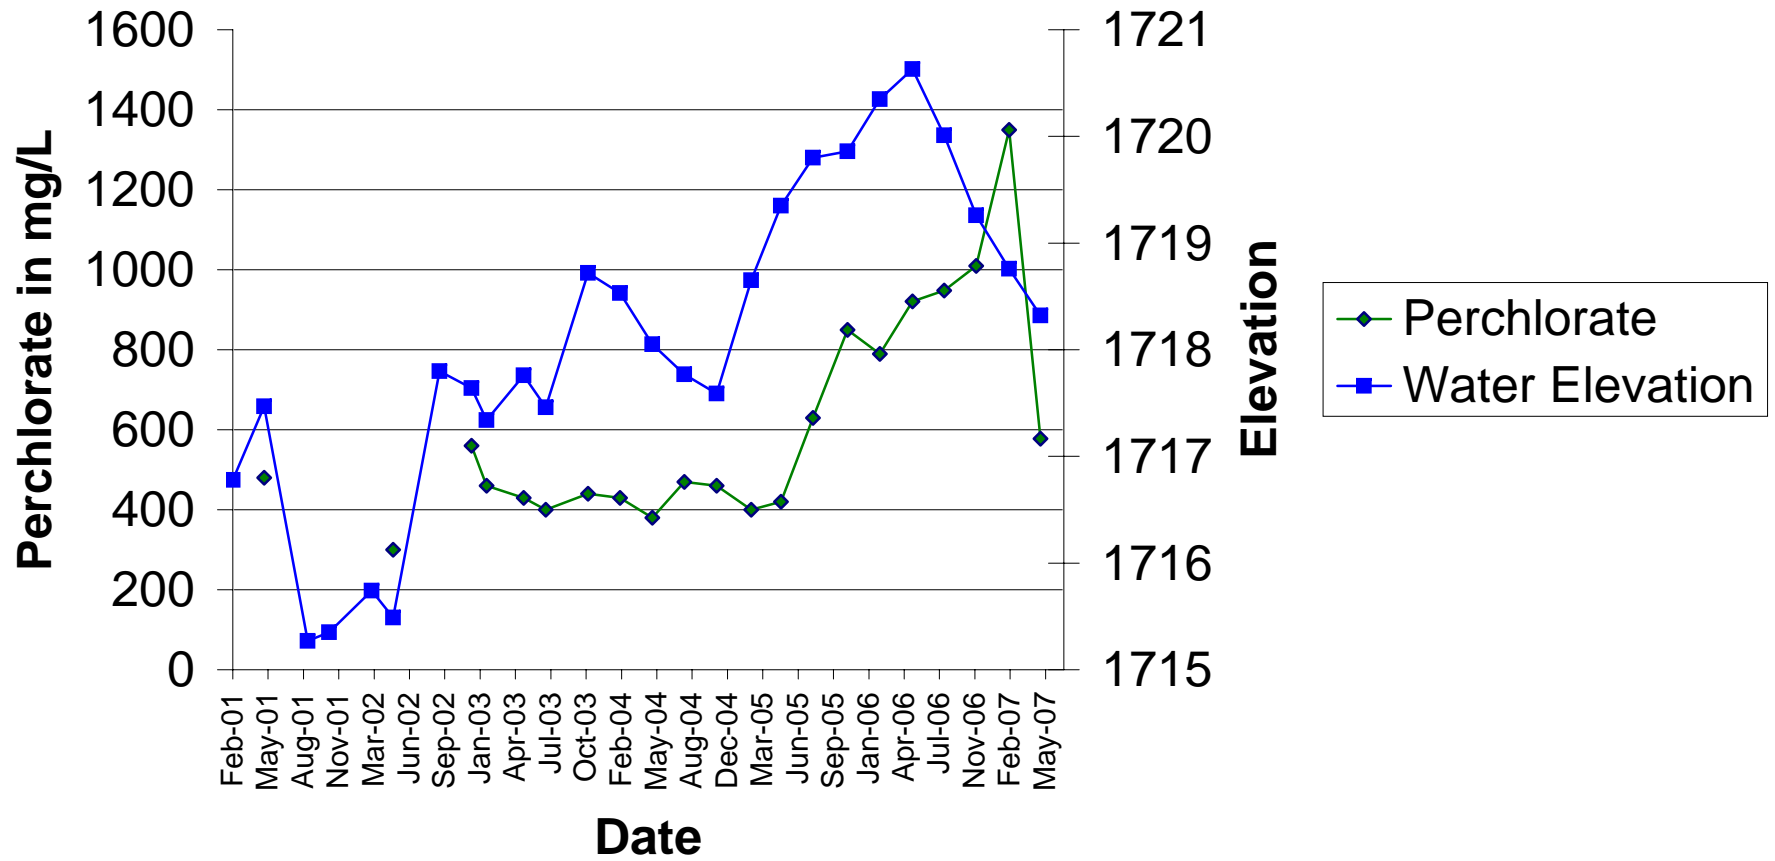

M-11

Total Chromium vs Water Level

M-11

Perchlorate vs Water Level

M-23

Total Chromium vs Water Level

M-23

Perchlorate vs Water Level

M-36

Total Chromium vs Water Level

M-36

Perchlorate vs Water Level

M-48

Total Chromium vs Water Level

M-48

Perchlorate vs Water Level

M-69

Total Chromium vs Water Level

M-69

Perchlorate vs Water Level

M-70

Total Chromium vs Water Level

M-70

Perchlorate vs Water Level