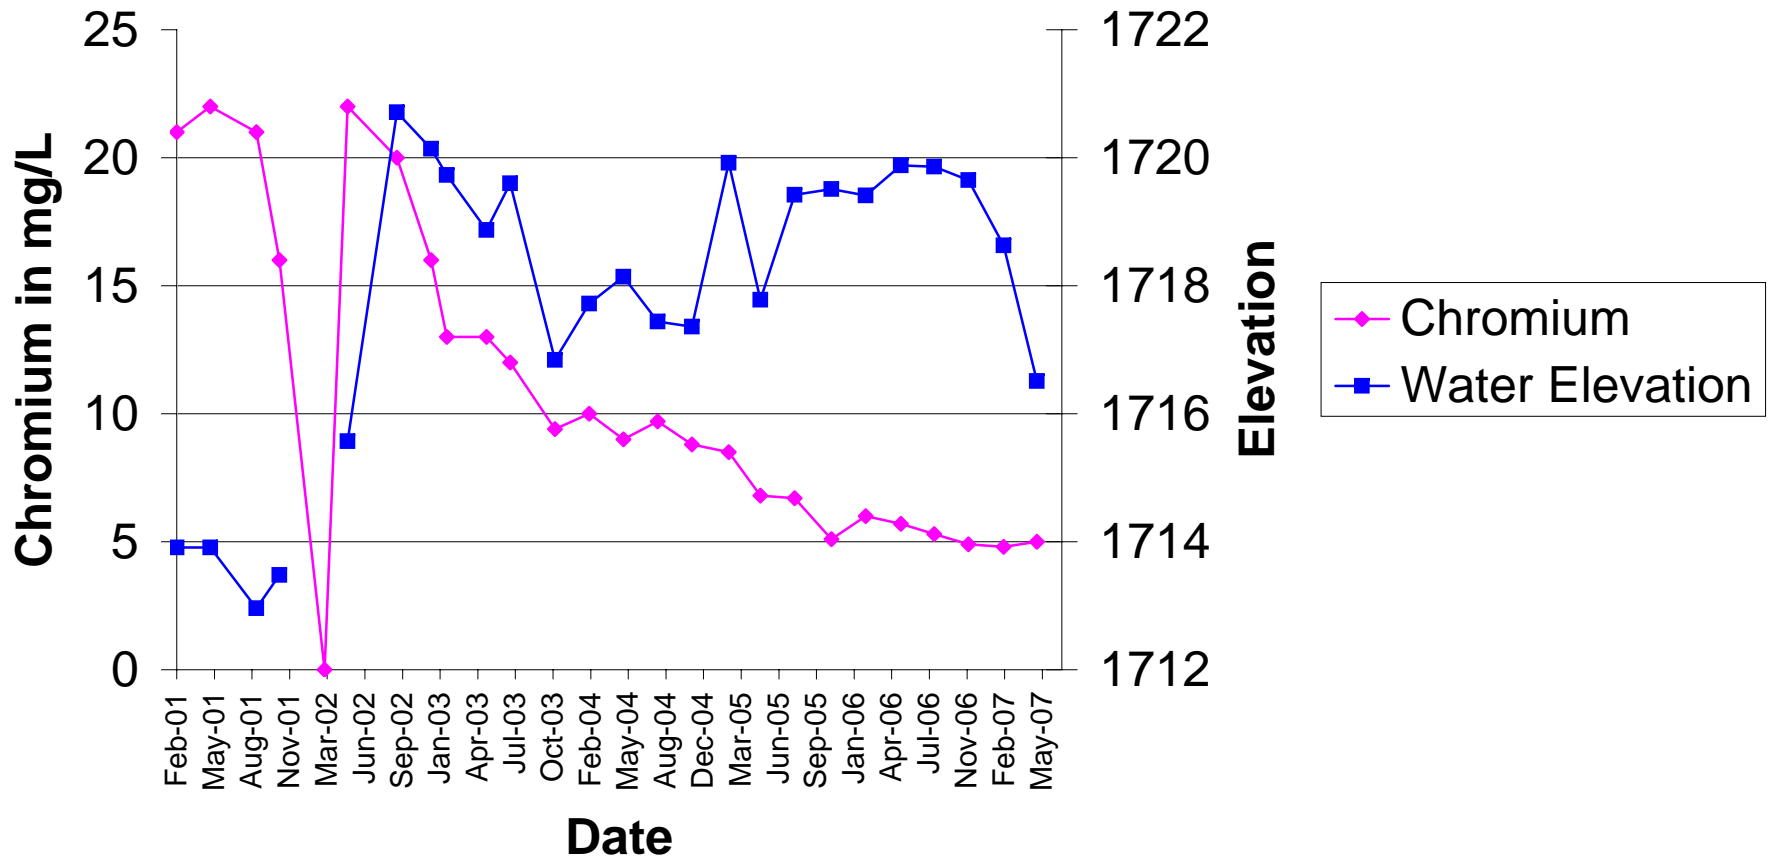

M-11

Total Chromium vs Water Level

M-11

Perchlorate vs Water Level

M-23

Total Chromium vs Water Level

M-23

Perchlorate vs Water Level

M-36

Total Chromium vs Water Level

M-36

Perchlorate vs Water Level

M-48

Total Chromium vs Water Level

M-48

Perchlorate vs Water Level

M-69

Total Chromium vs Water Level

M-69

Perchlorate vs Water Level

M-70

Total Chromium vs Water Level

M-70

Perchlorate vs Water Level

M-71

Total Chromium vs Water Level

M-71

Perchlorate vs Water Level

M-72

Total Chromium vs Water Level

M-72

Perchlorate vs Water Level