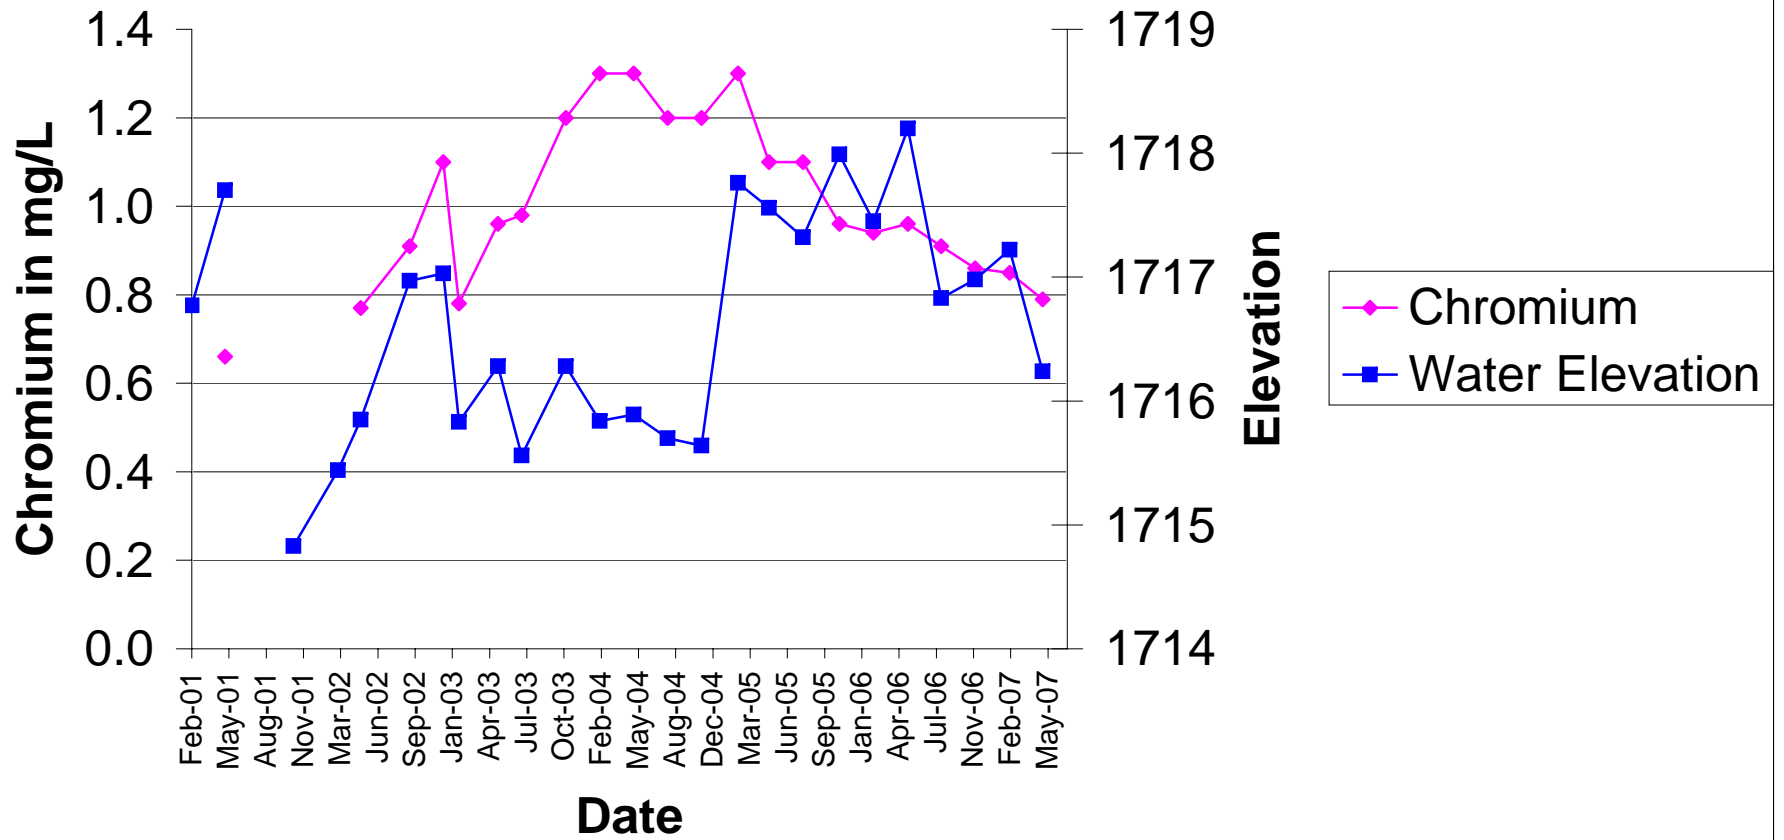

M-11

Total Chromium vs Water Level

M-11

Perchlorate vs Water Level

M-23

Total Chromium vs Water Level

M-23

Perchlorate vs Water Level

M-69

Total Chromium vs Water Level

M-69

Perchlorate vs Water Level

M-70

Total Chromium vs Water Level

M-70

Perchlorate vs Water Level

M-71

Total Chromium vs Water Level

M-71

Perchlorate vs Water Level

M-72

Total Chromium vs Water Level

M-72

Perchlorate vs Water Level

M-74

Total Chromium vs Water Level

M-74

Perchlorate vs Water Level

M-86

Total Chromium vs Water Level

M-86

Perchlorate vs Water Level