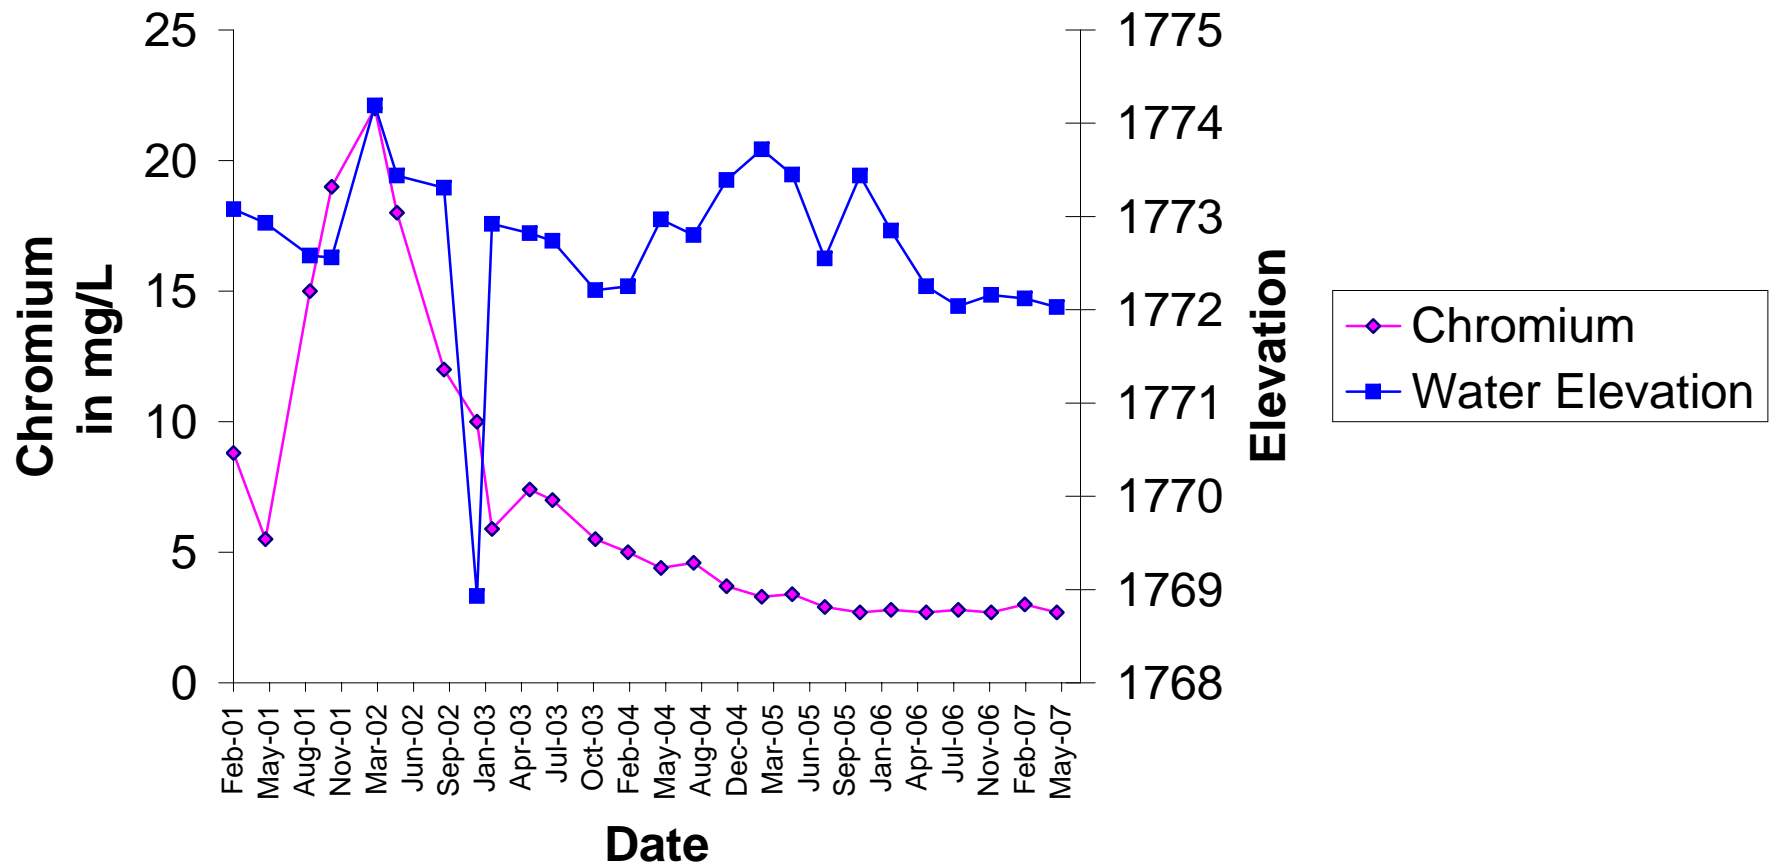

M-11

Total Chromium vs Water Level

M-11

Perchlorate vs Water Level

M-23

Total Chromium vs Water Level

M-23

Perchlorate vs Water Level

M-36

Total Chromium vs Water Level

M-36

Perchlorate vs Water Level

M-48

Total Chromium vs Water Level

M-48

Perchlorate vs Water Level

M-69

Total Chromium vs Water Level

M-69

Perchlorate vs Water Level

M-70

Total Chromium vs Water Level

M-70

Perchlorate vs Water Level