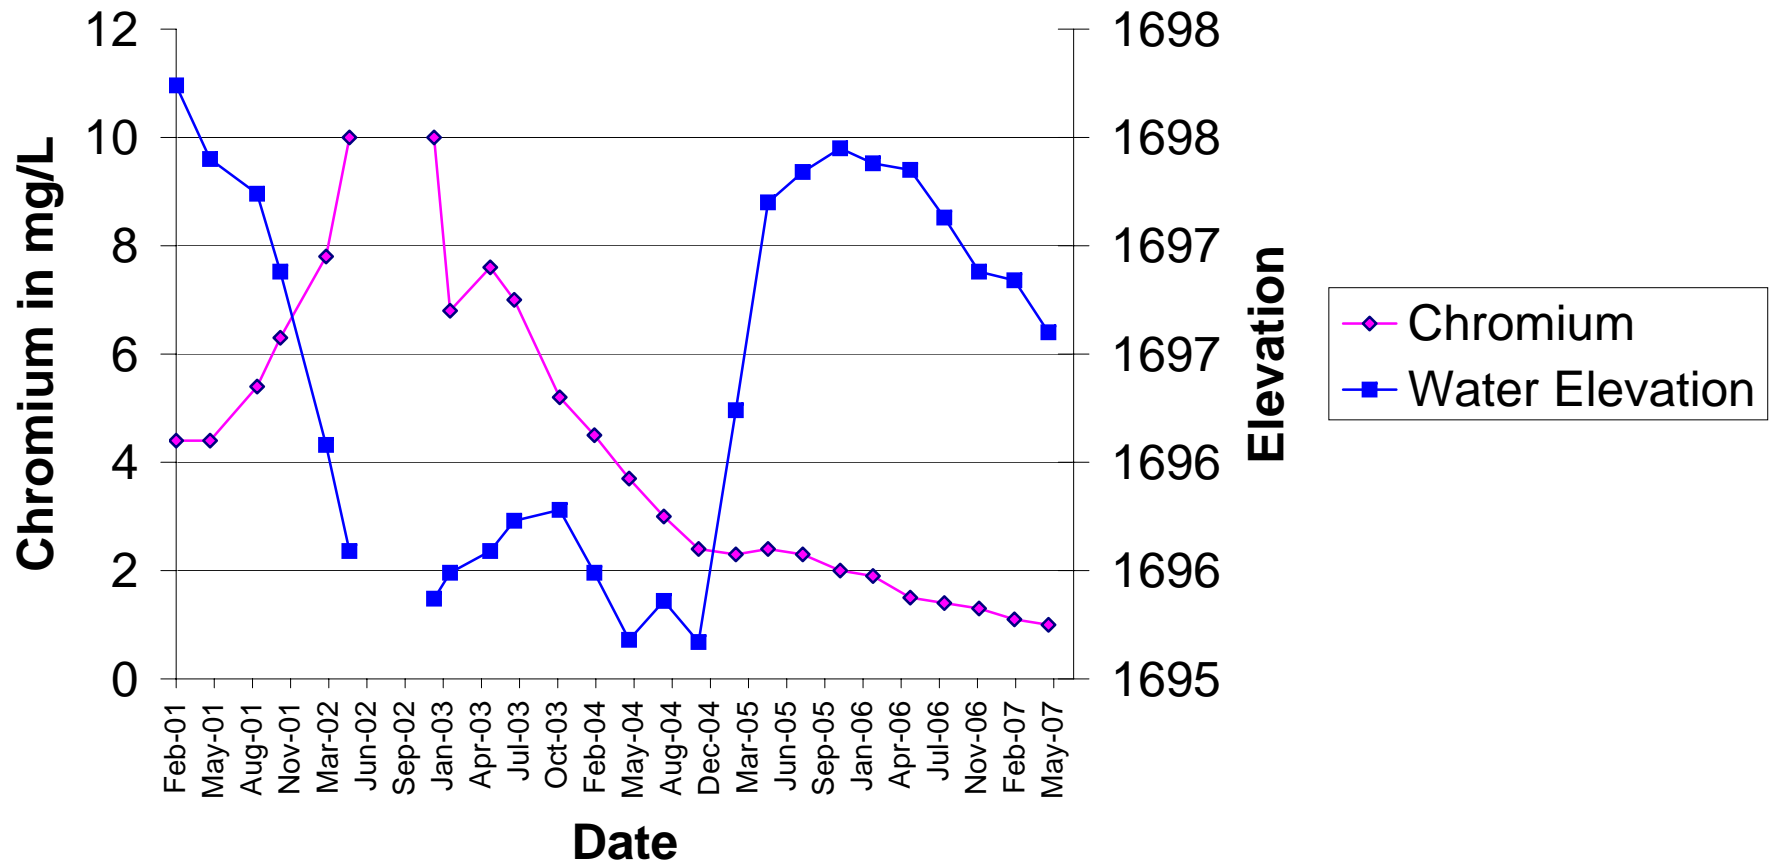

M-11

Total Chromium vs Water Level

M-11

Perchlorate vs Water Level

M-23

Total Chromium vs Water Level

M-23

Perchlorate vs Water Level

M-36

Total Chromium vs Water Level

M-36

Perchlorate vs Water Level

M-48

Total Chromium vs Water Level

M-48

Perchlorate vs Water Level

M-69

Total Chromium vs Water Level

M-69

Perchlorate vs Water Level

M-70

Total Chromium vs Water Level

M-70

Perchlorate vs Water Level

M-71

Total Chromium vs Water Level

M-71

Perchlorate vs Water Level

M-72

Total Chromium vs Water Level

M-72

Perchlorate vs Water Level