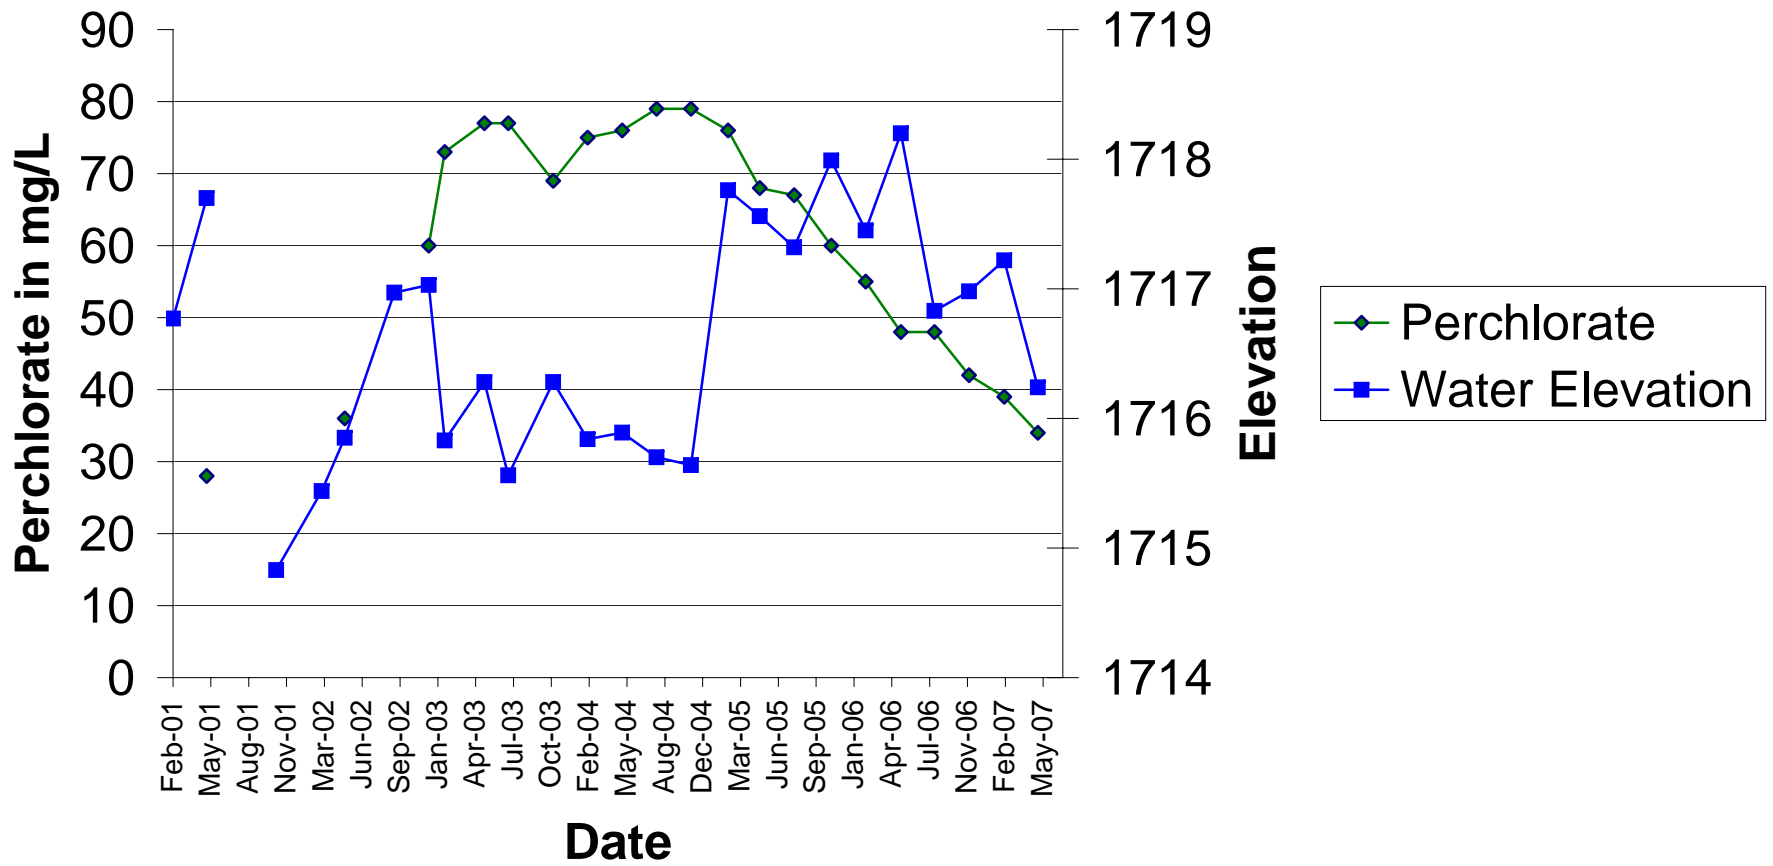

M-11

Total Chromium vs Water Level

M-11

Perchlorate vs Water Level

M-23

Total Chromium vs Water Level

M-23

Perchlorate vs Water Level

M-69

Total Chromium vs Water Level

M-69

Perchlorate vs Water Level

M-70

Total Chromium vs Water Level

M-70

Perchlorate vs Water Level

M-71

Total Chromium vs Water Level

M-71

Perchlorate vs Water Level

M-72

Total Chromium vs Water Level

M-72

Perchlorate vs Water Level

M-74

Total Chromium vs Water Level

M-74

Perchlorate vs Water Level

M-86

Total Chromium vs Water Level

M-86

Perchlorate vs Water Level