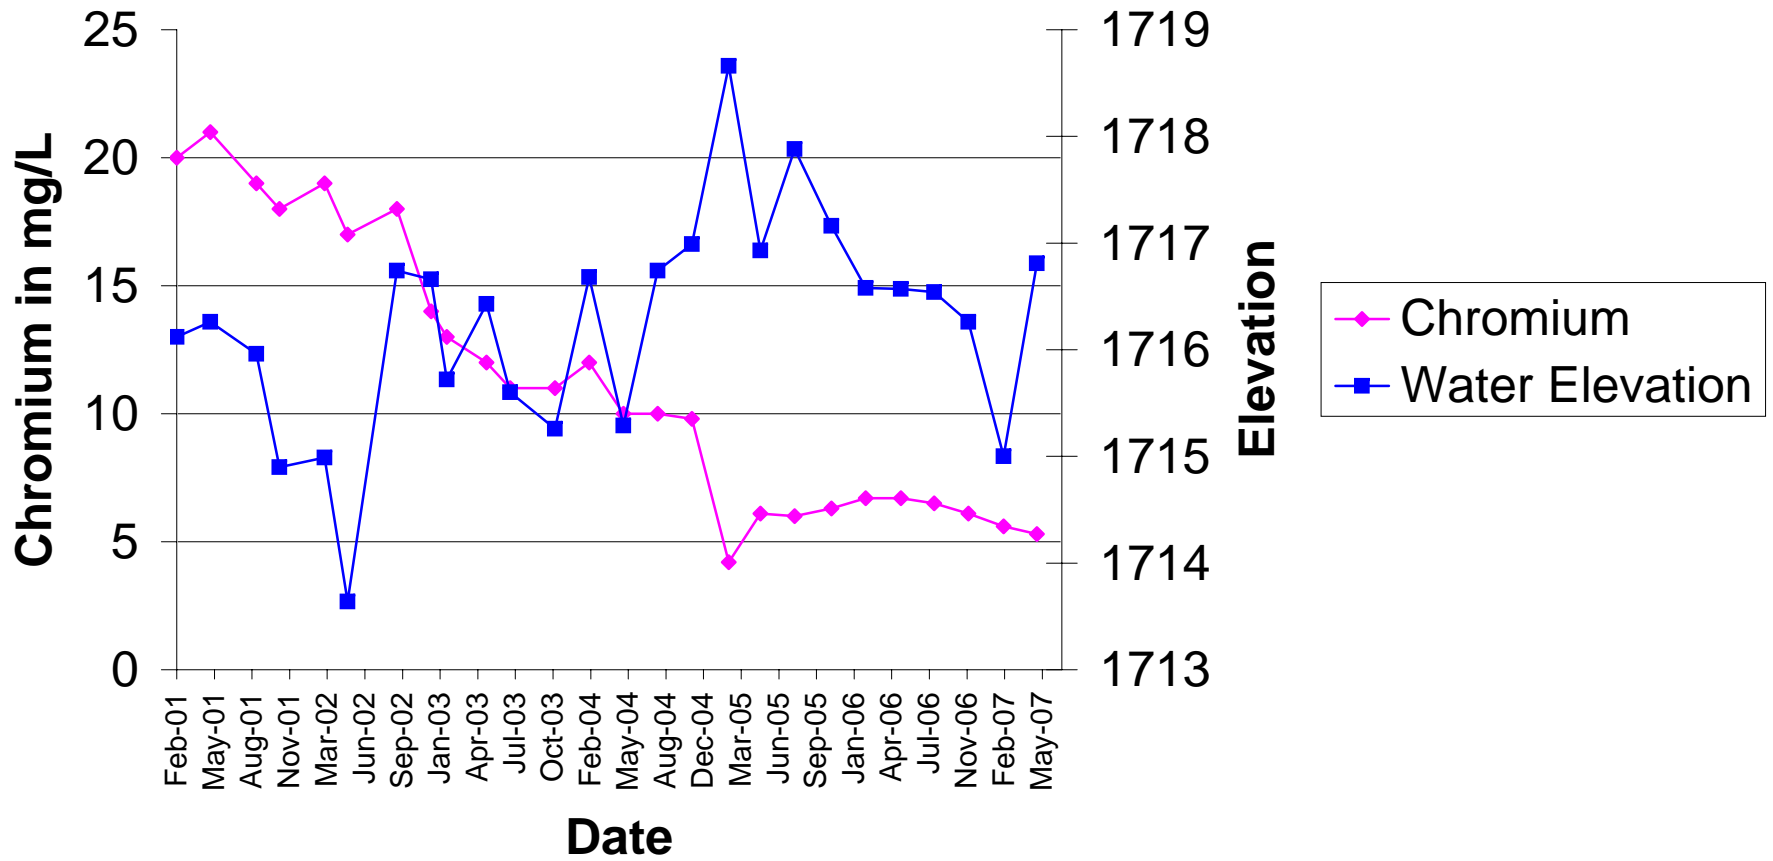

M-11

Total Chromium vs Water Level

M-11

Perchlorate vs Water Level

M-23

Total Chromium vs Water Level

M-23

Perchlorate vs Water Level

M-69

Total Chromium vs Water Level

M-69

Perchlorate vs Water Level

M-70

Total Chromium vs Water Level

M-70

Perchlorate vs Water Level

M-71

Total Chromium vs Water Level

M-71

Perchlorate vs Water Level

M-72

Total Chromium vs Water Level

M-72

Perchlorate vs Water Level

M-74

Total Chromium vs Water Level

M-74

Perchlorate vs Water Level

M-86

Total Chromium vs Water Level

M-86

Perchlorate vs Water Level