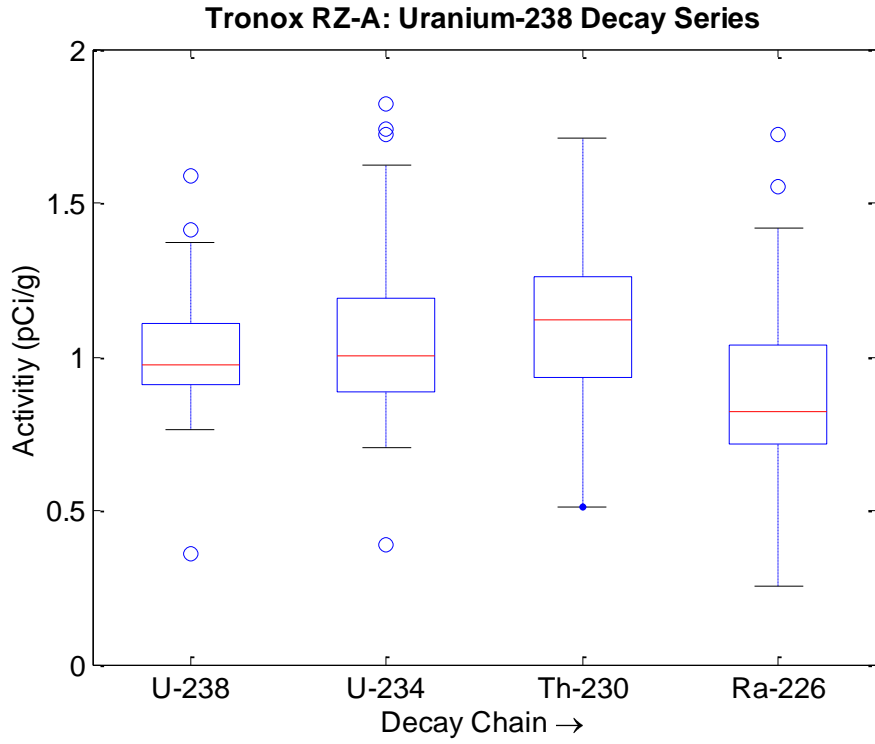

FIGURE 5
RZ-A Box-and-Whisker Diagrams for Thorium-232 and Uranium-238 Decay Series

a)

b)