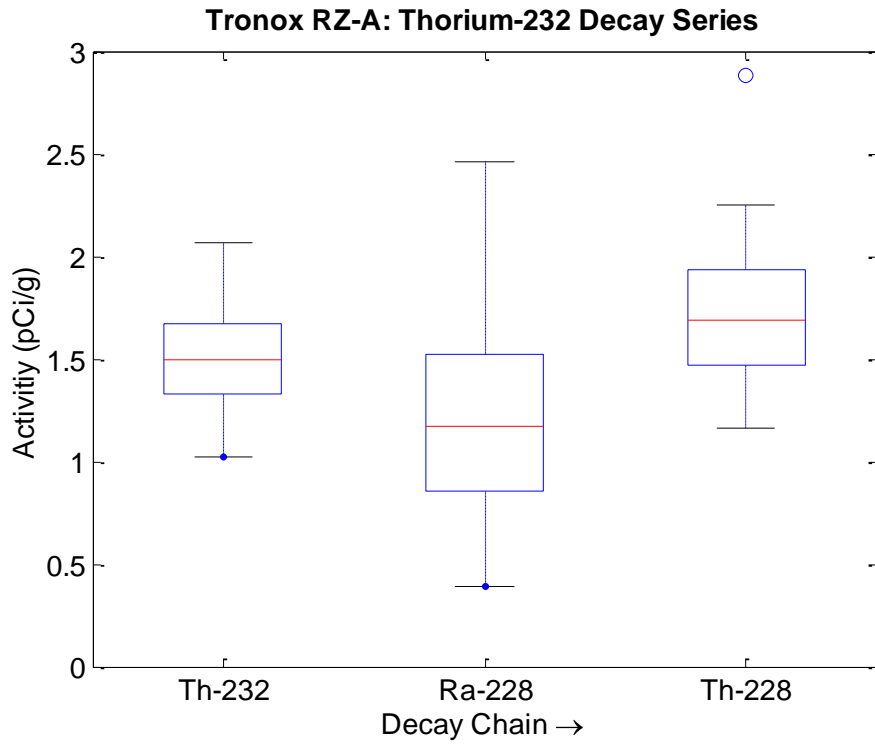

FIGURE 5
RZ-A Box-and-Whisker Diagrams for Thorium-232 and Uranium-238 Decay Series

a)

b)