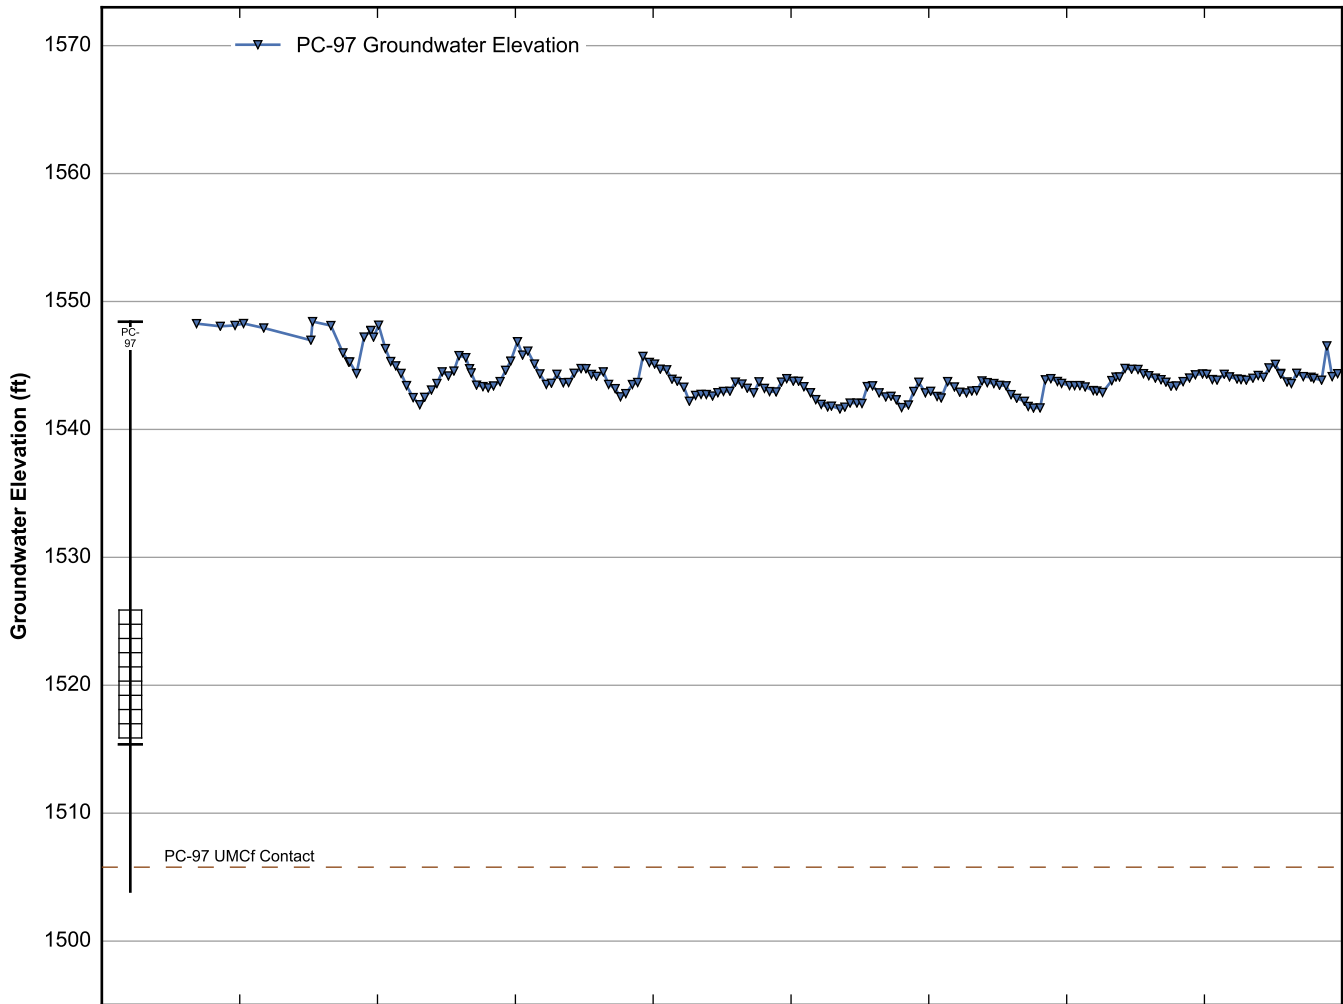

Data Sheet for Well PC-97
Nevada Environmental Response Trust Site
Henderson, Nevada