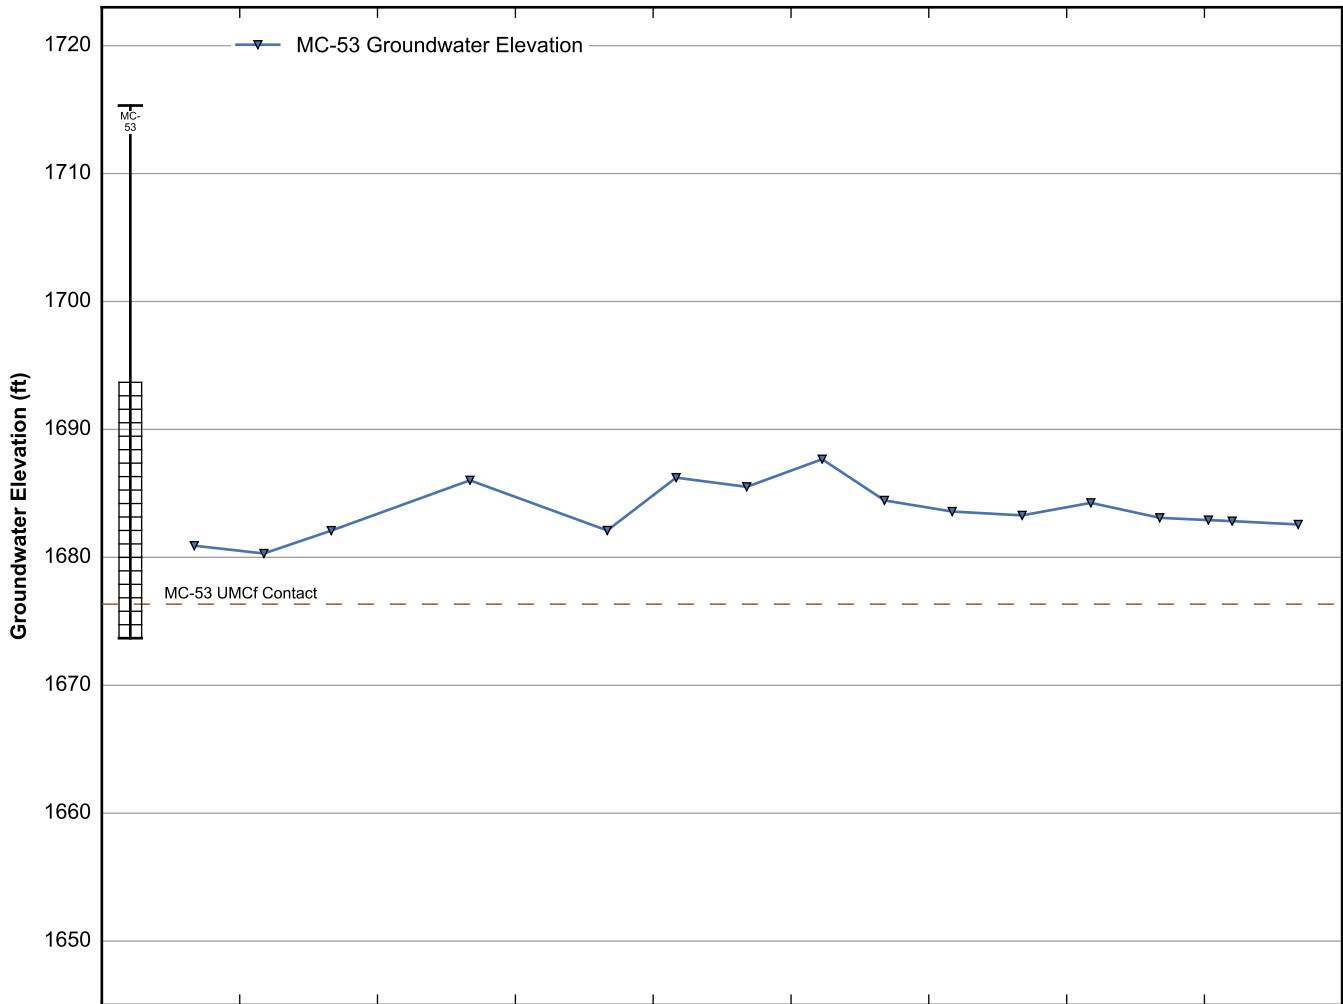

Data Sheet for Well MC-53
Nevada Environmental Response Trust Site
Henderson, Nevada