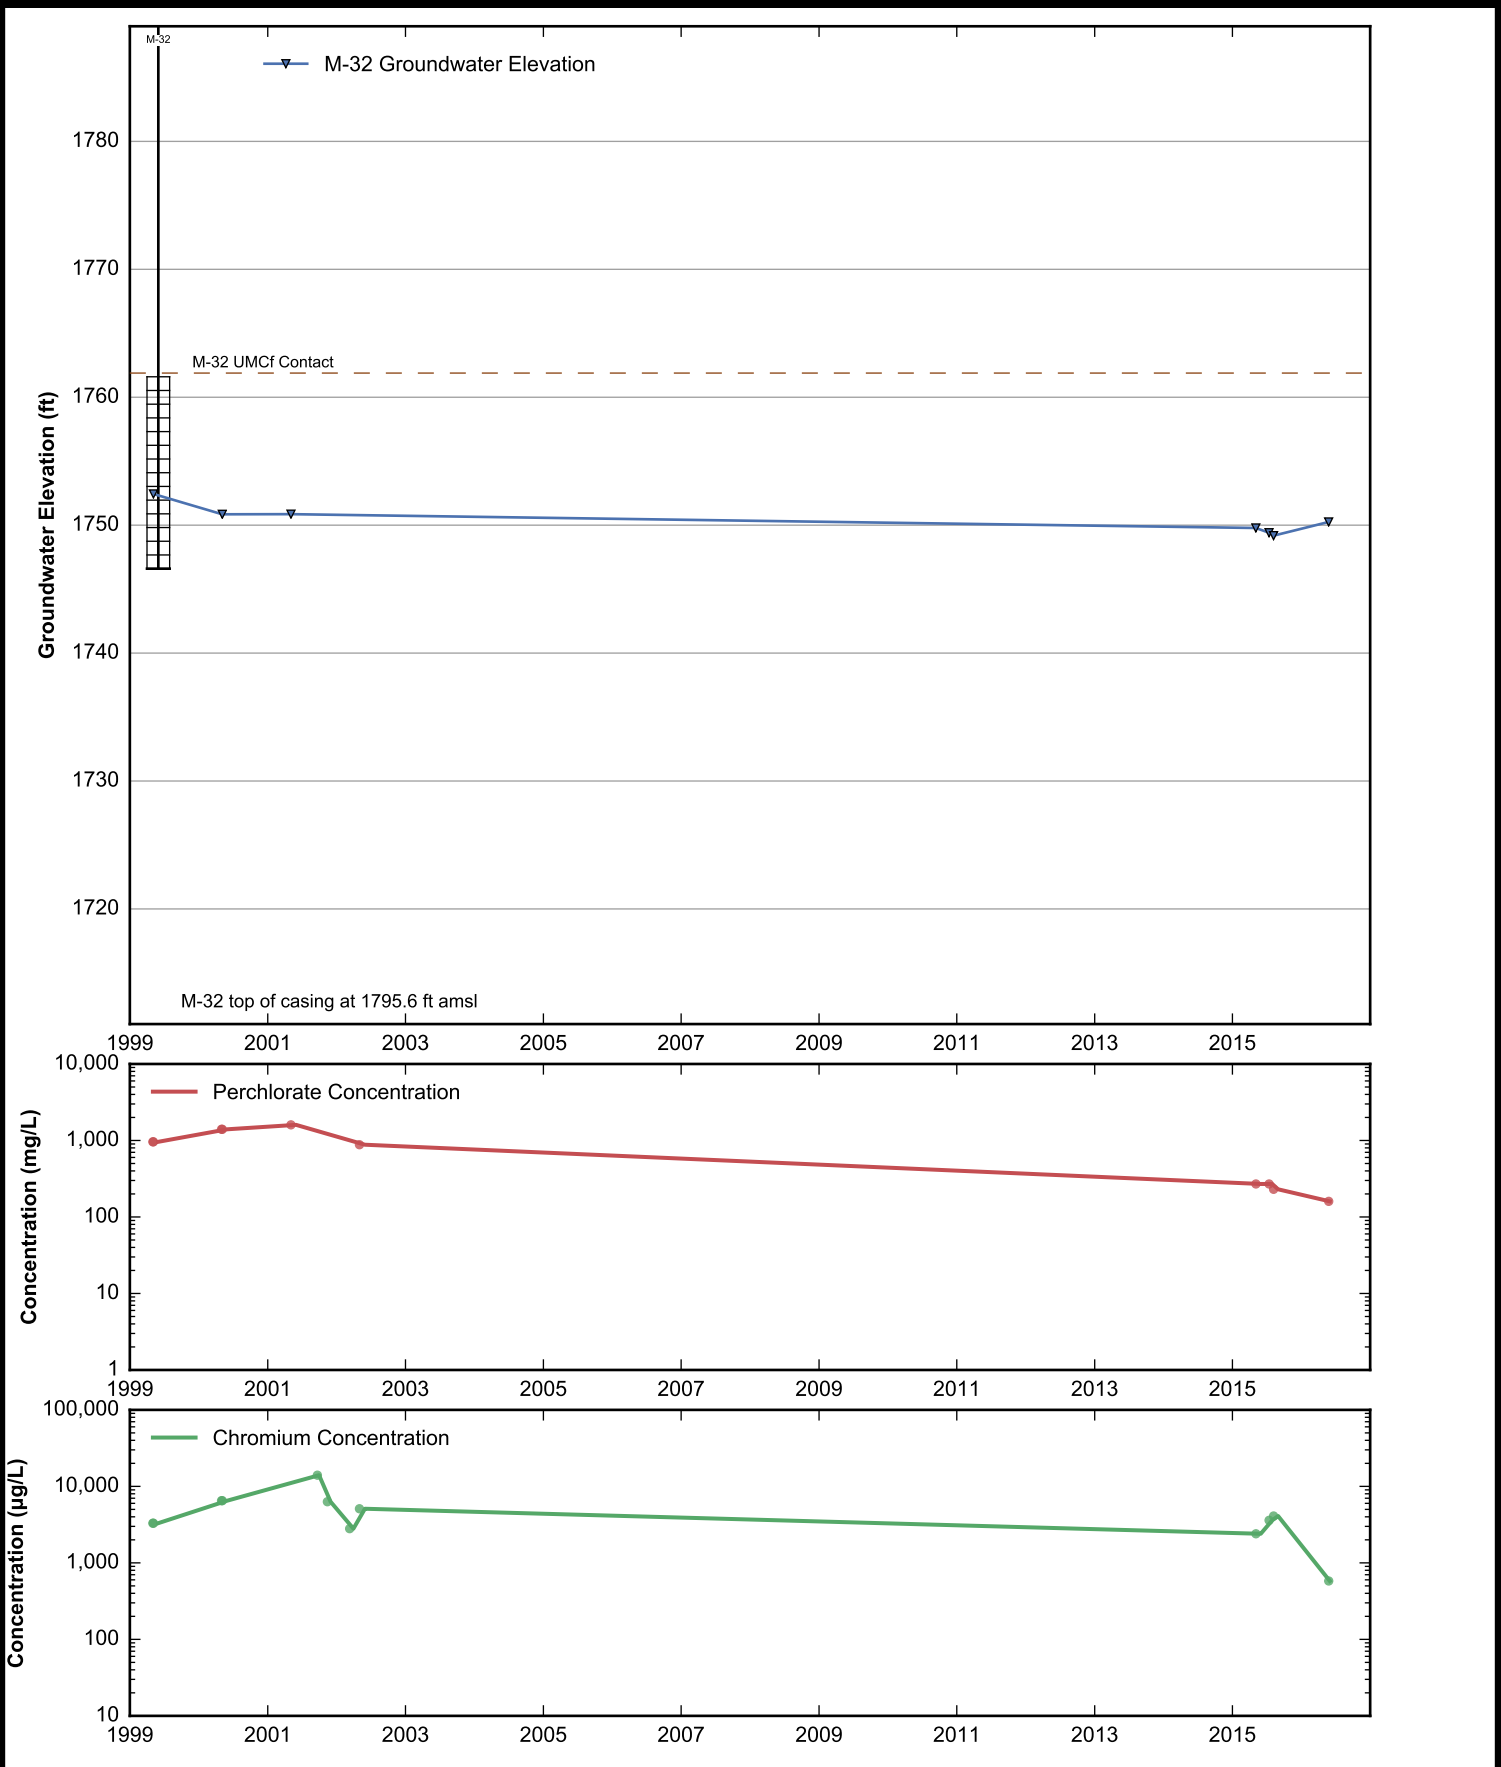

Data Sheet for Well M-32
Nevada Environmental Response Trust Site
Henderson, Nevada