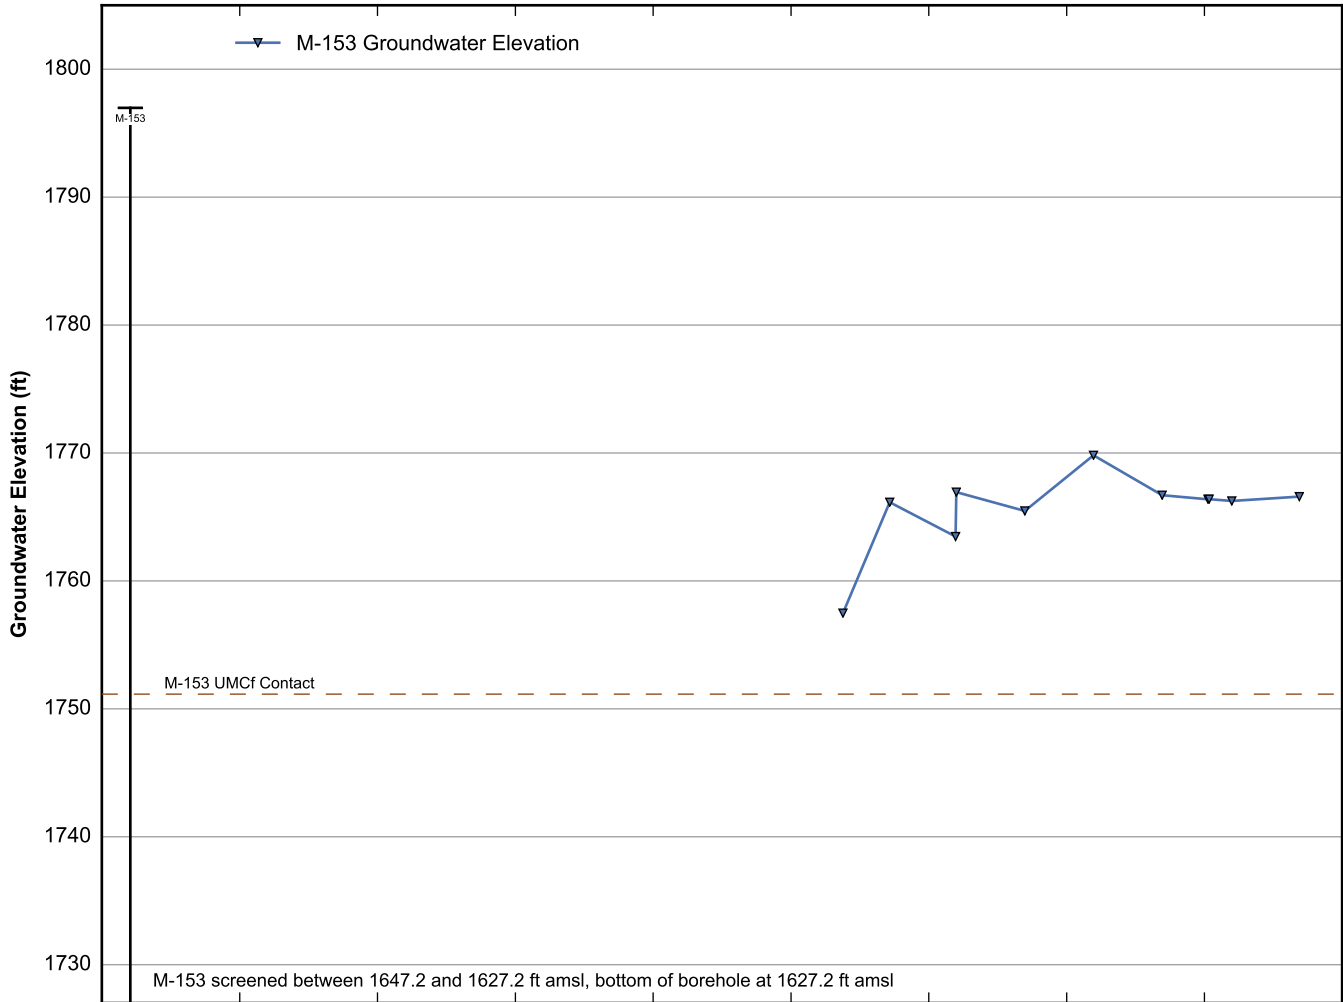

Data Sheet for Well M-148A
 Nevada Environmental Response Trust Site
 Henderson, Nevada

Data Sheet for Well M-149
Nevada Environmental Response Trust Site
Henderson, Nevada

Data Sheet for Well M-152
 Nevada Environmental Response Trust Site
 Henderson, Nevada