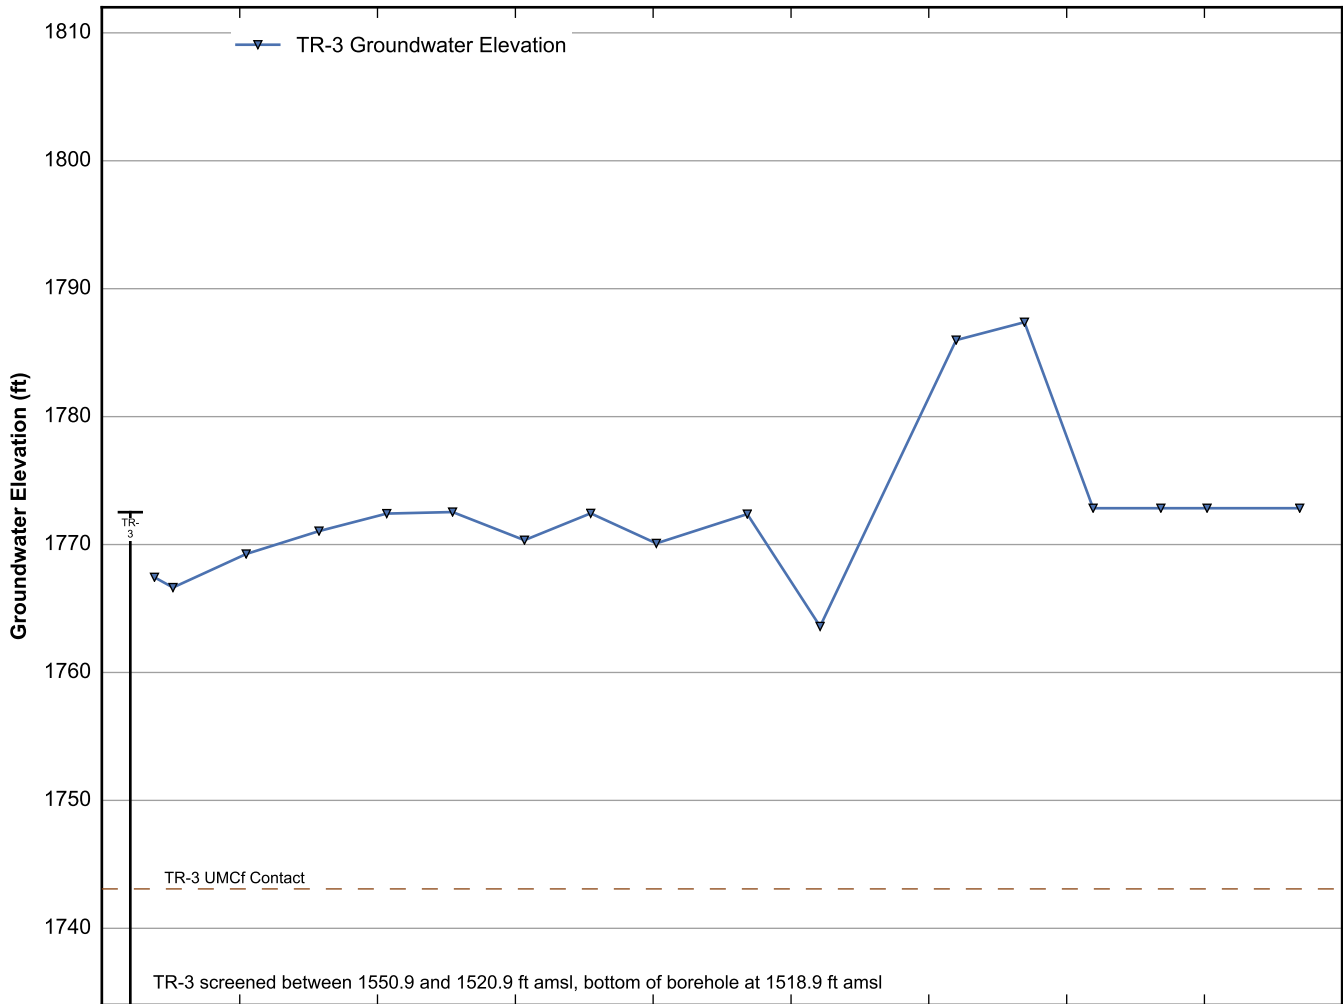

Data Sheet for Well TR-3
Nevada Environmental Response Trust Site
Henderson, Nevada