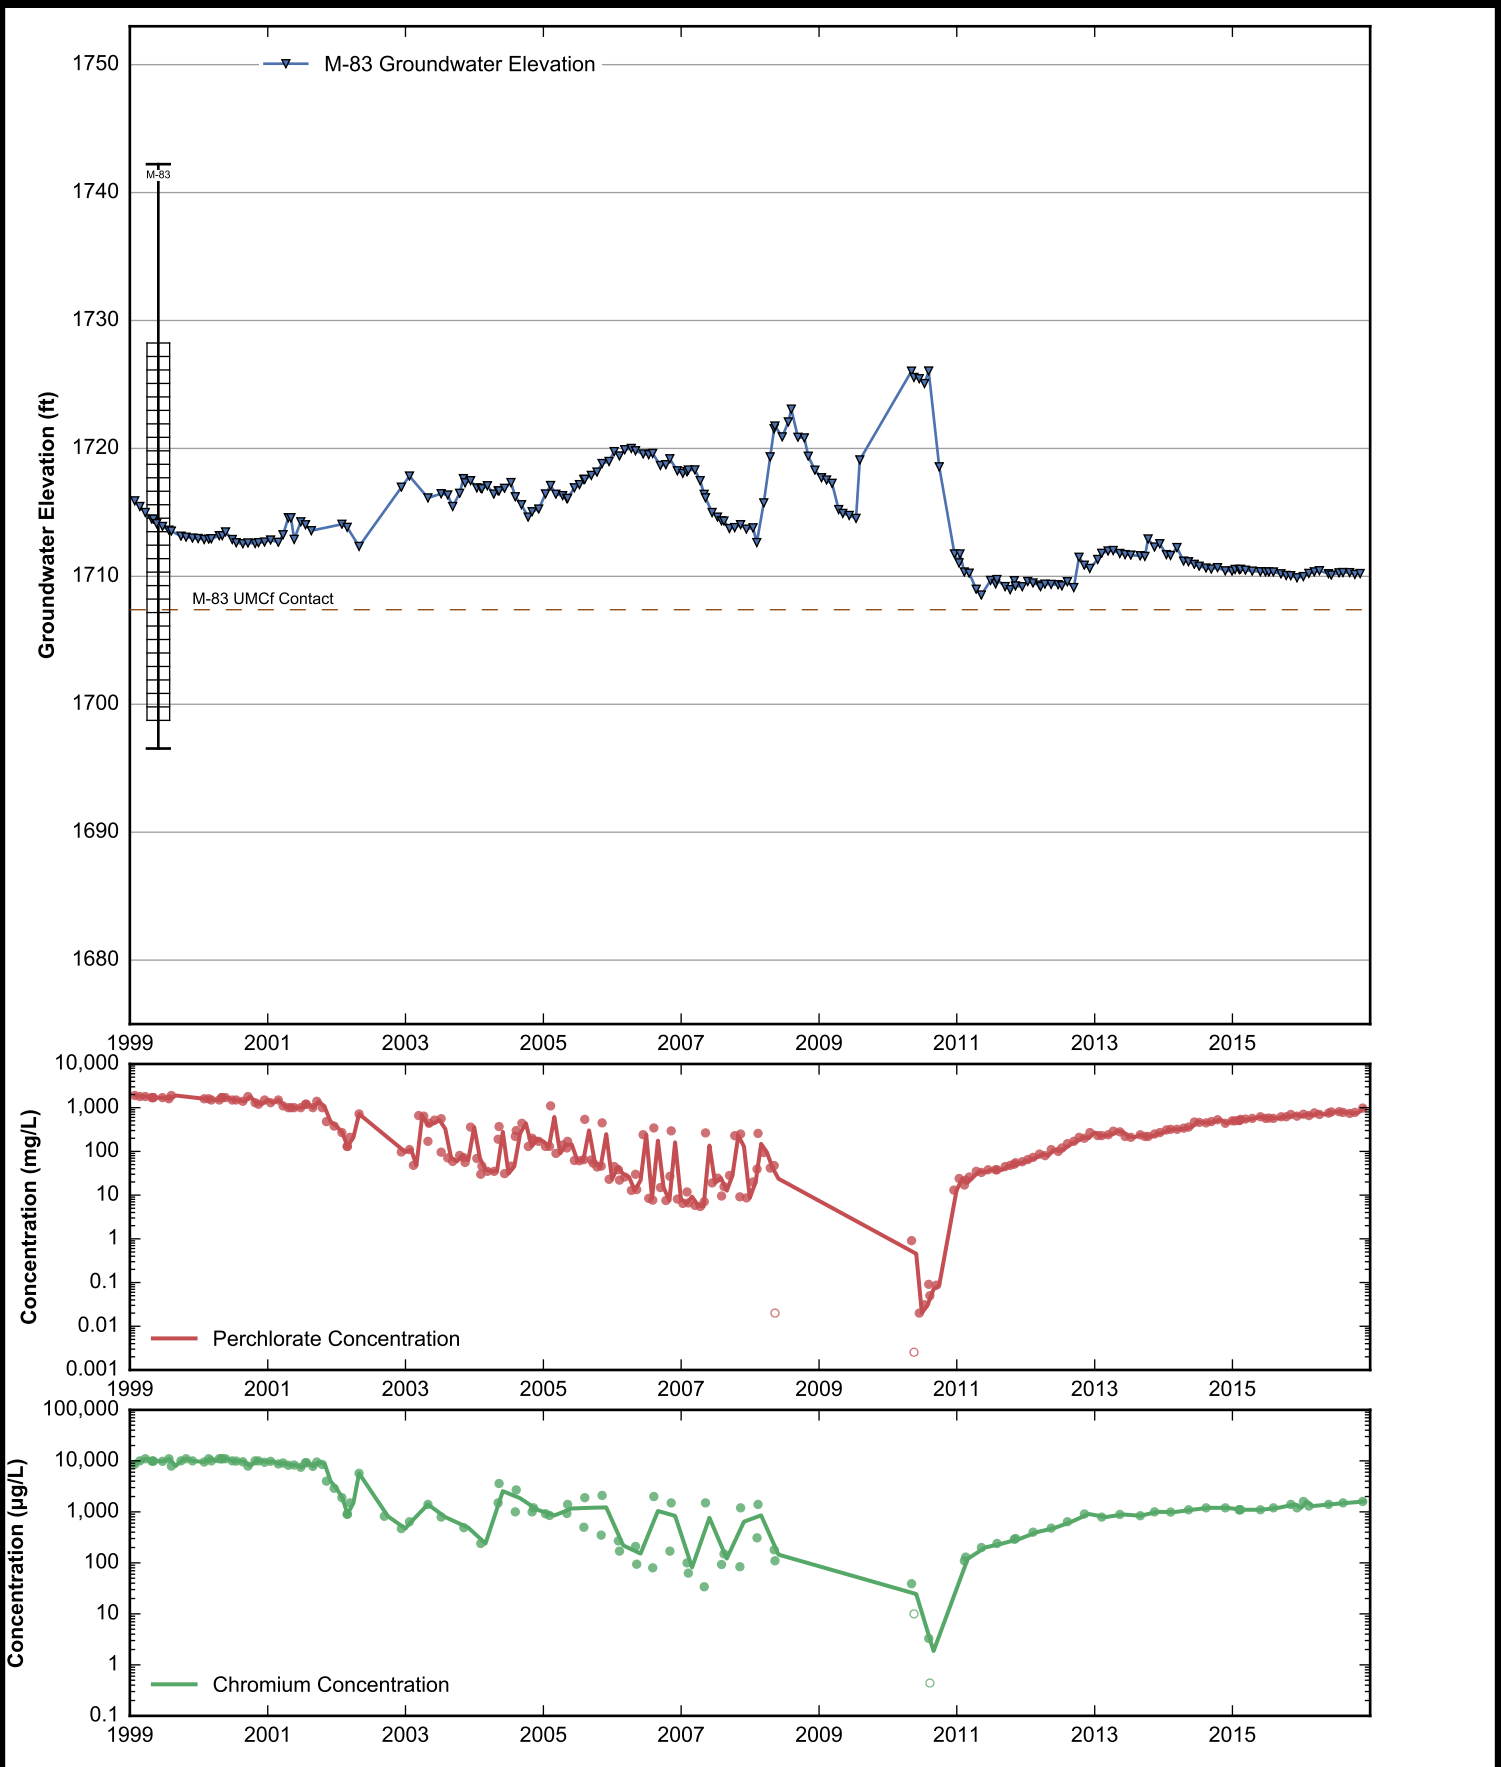

Data Sheet for Well M-83
Nevada Environmental Response Trust Site
Henderson, Nevada