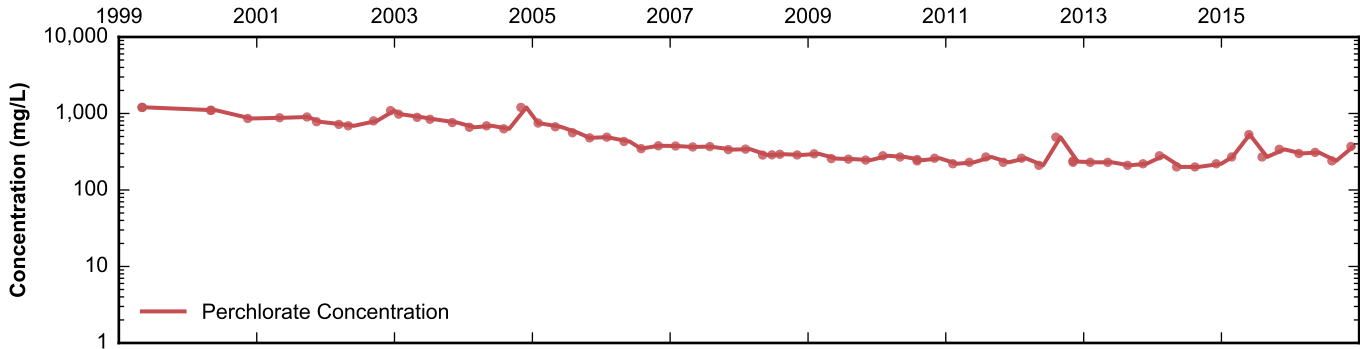

Data Sheet for Well PC-72
Nevada Environmental Response Trust Site
Henderson, Nevada