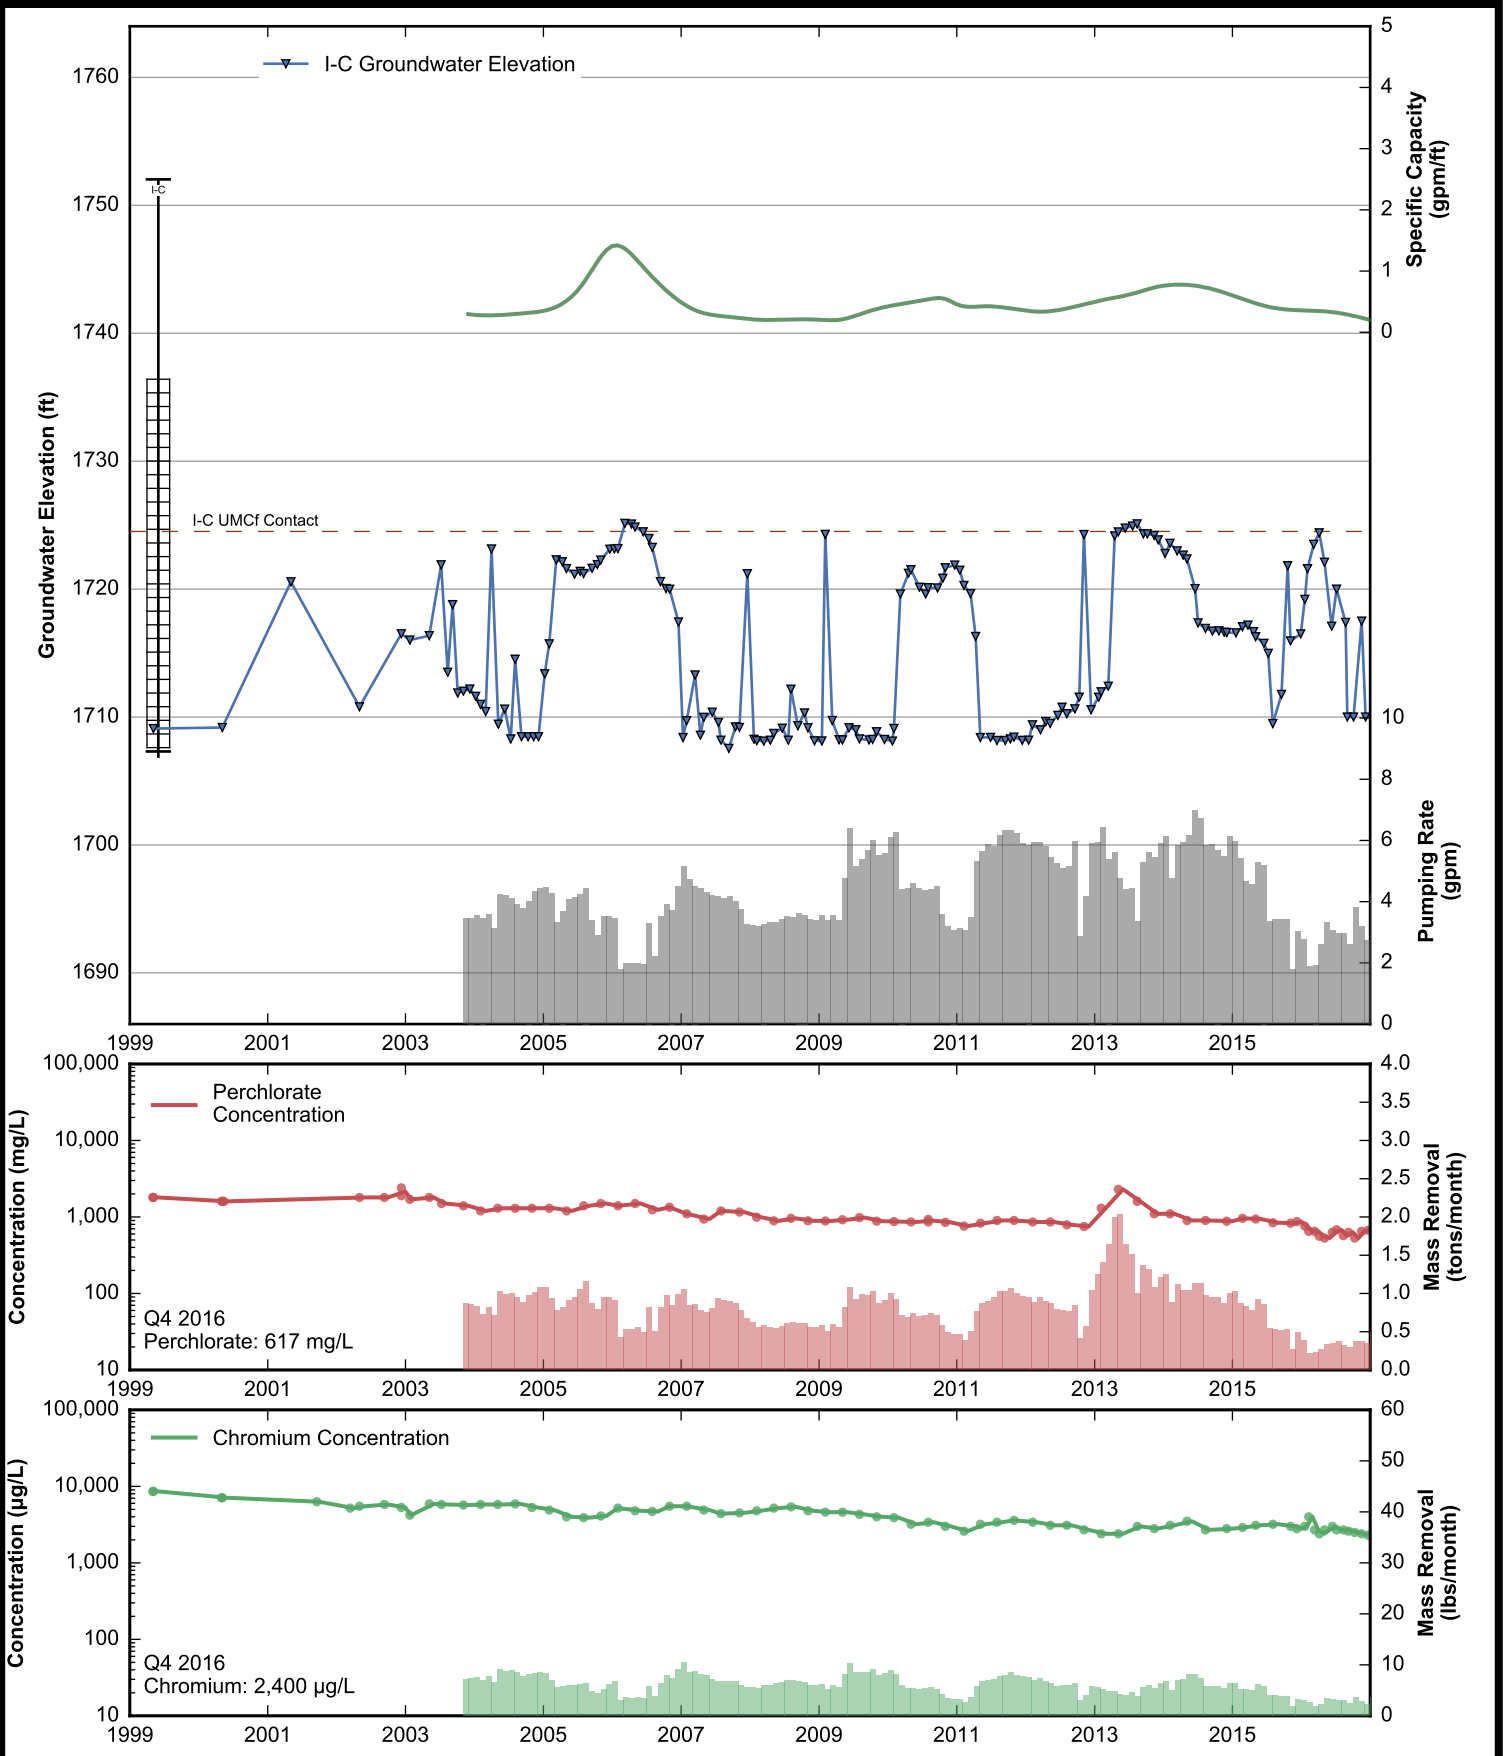

Data Sheet for Well I-C
Nevada Environmental Response Trust Site
Henderson, Nevada