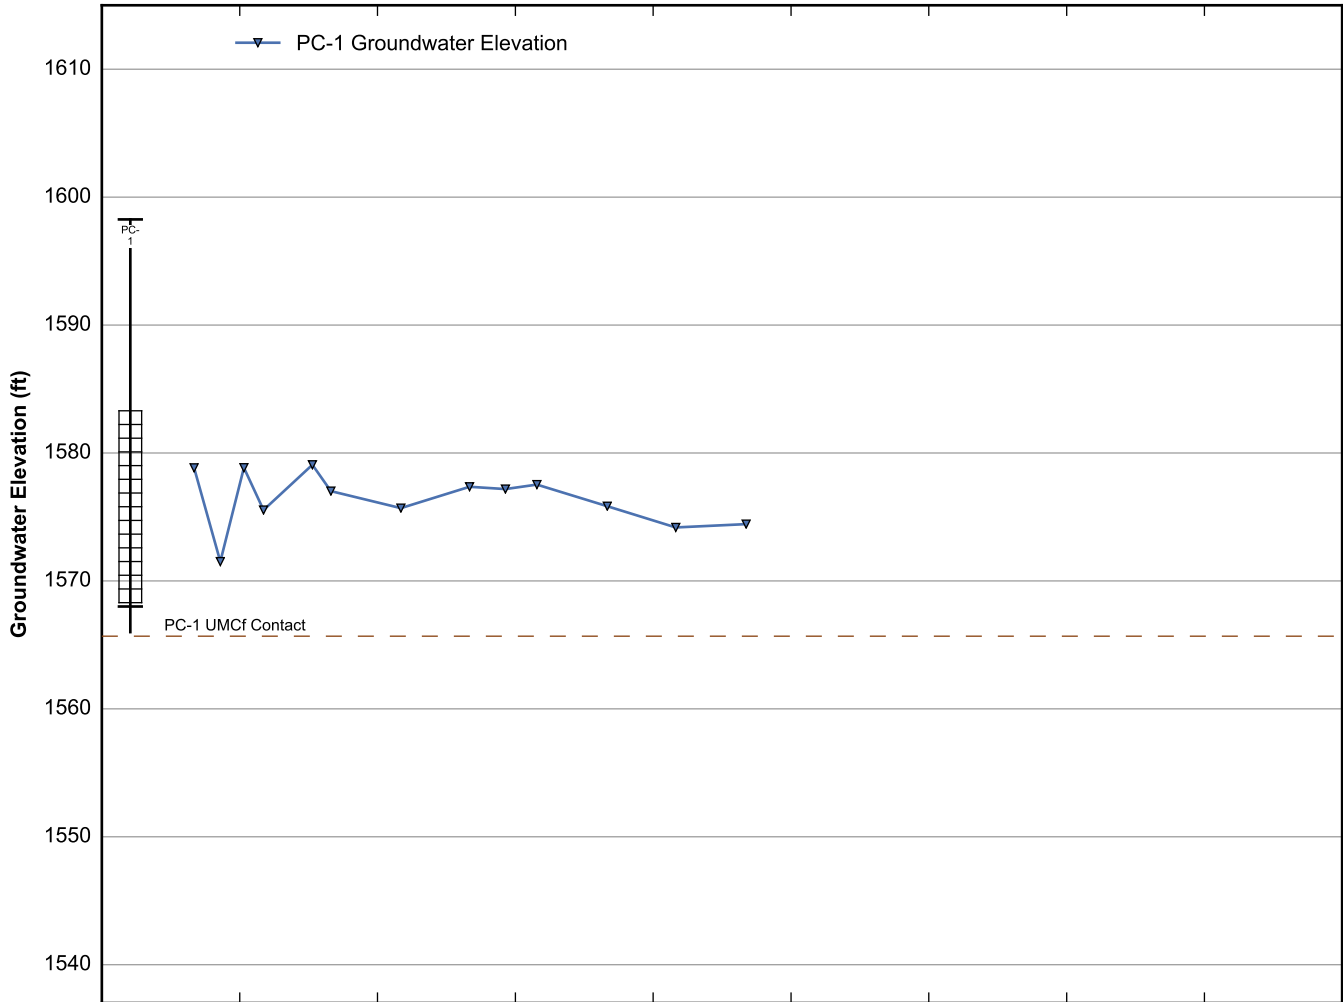

Data Sheet for Well PC-1
Nevada Environmental Response Trust Site
Henderson, Nevada