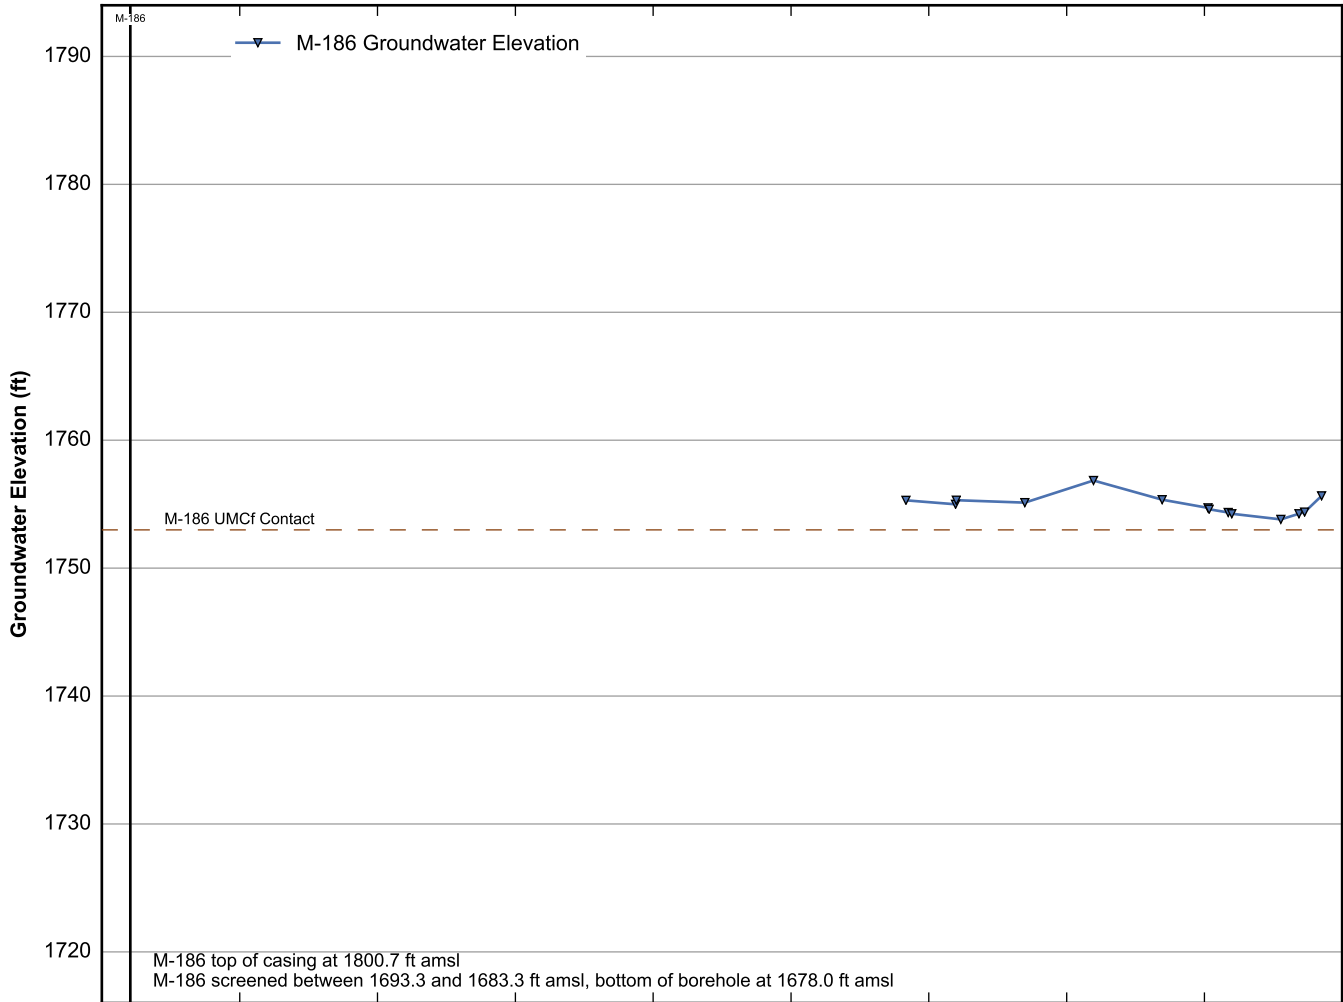

Data Sheet for Well M-186
Nevada Environmental Response Trust Site
Henderson, Nevada