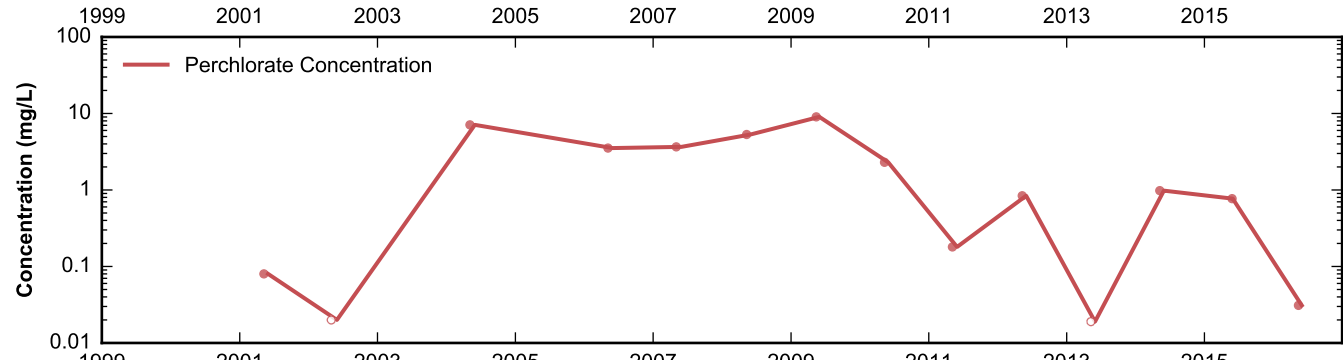

Data Sheet for Well MC-69
Nevada Environmental Response Trust Site
Henderson, Nevada