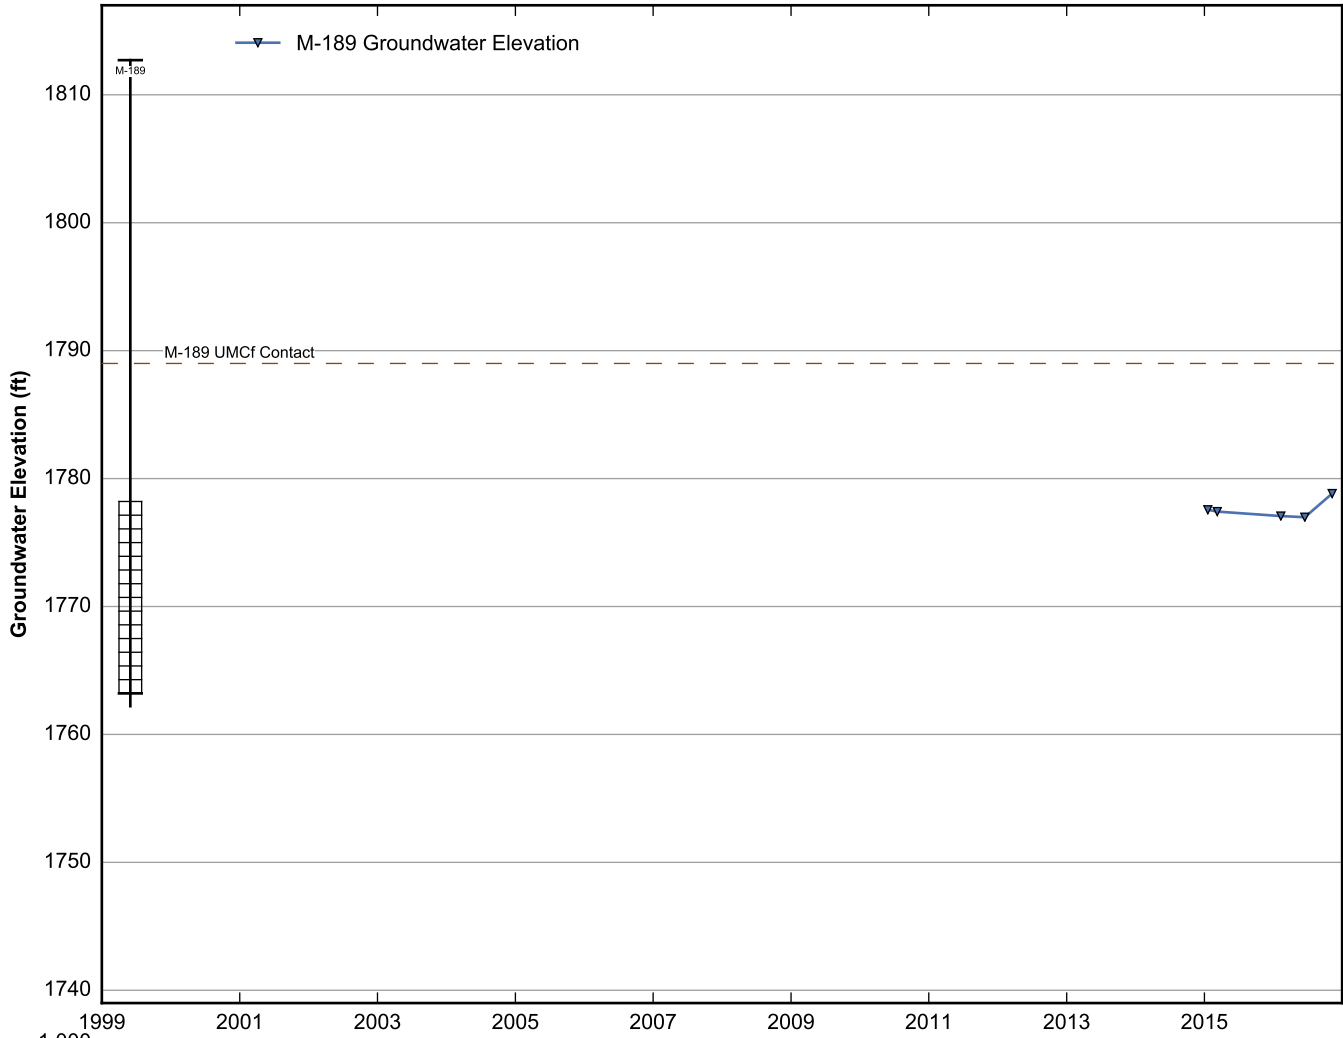

Data Sheet for Well M-189
Nevada Environmental Response Trust Site
Henderson, Nevada