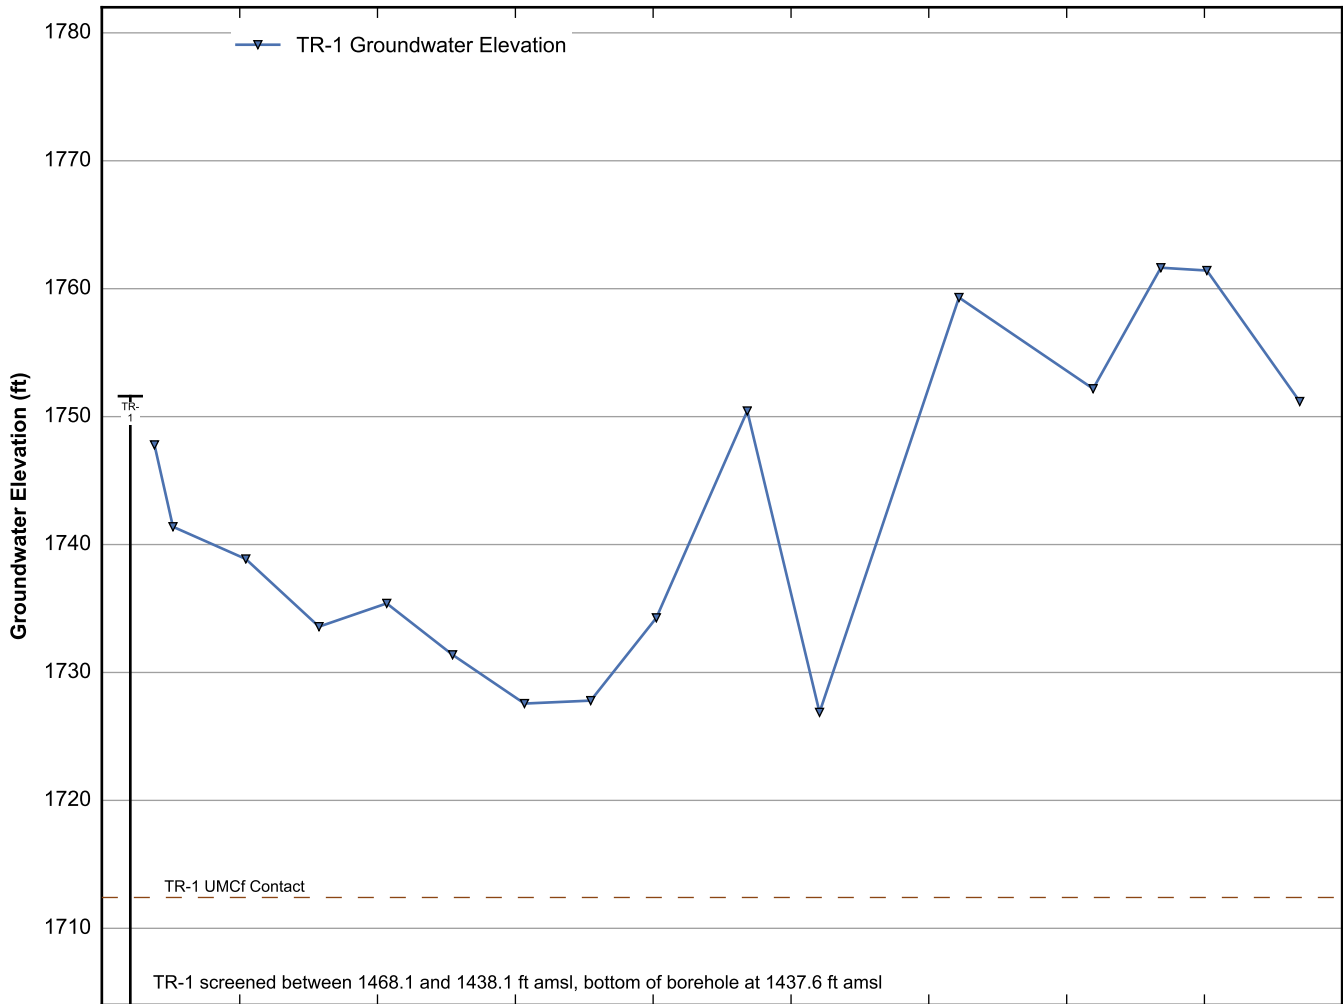

Data Sheet for Well TR-1
Nevada Environmental Response Trust Site
Henderson, Nevada