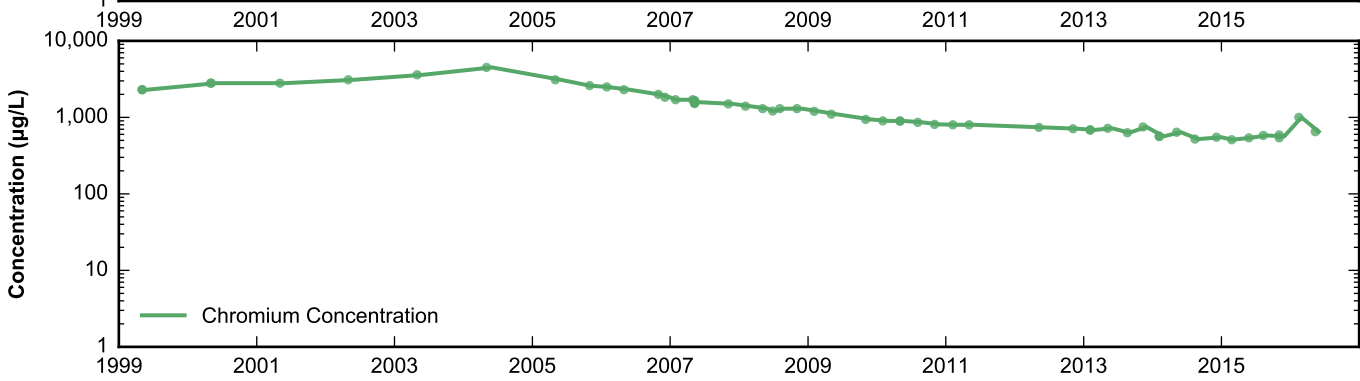

Data Sheet for Well M-95
Nevada Environmental Response Trust Site
Henderson, Nevada