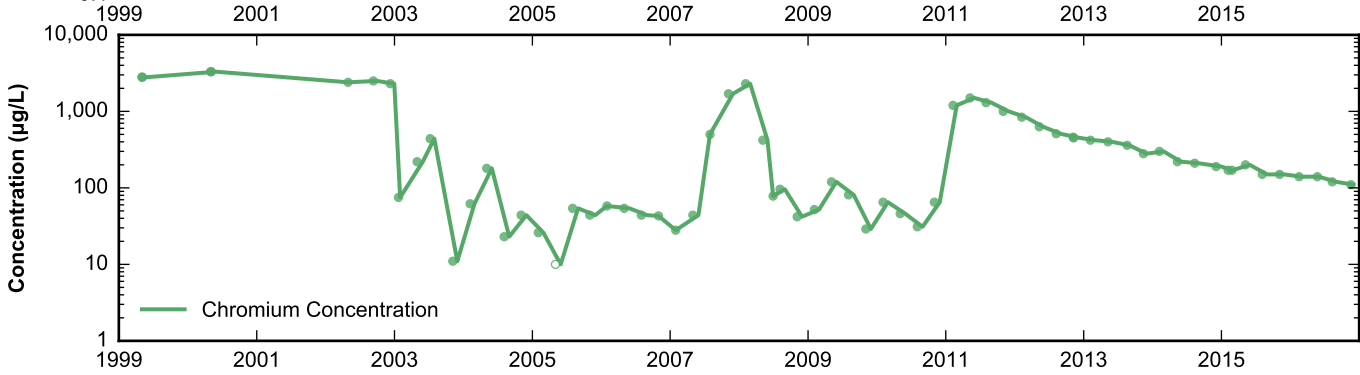

Data Sheet for Well M-79
Nevada Environmental Response Trust Site
Henderson, Nevada