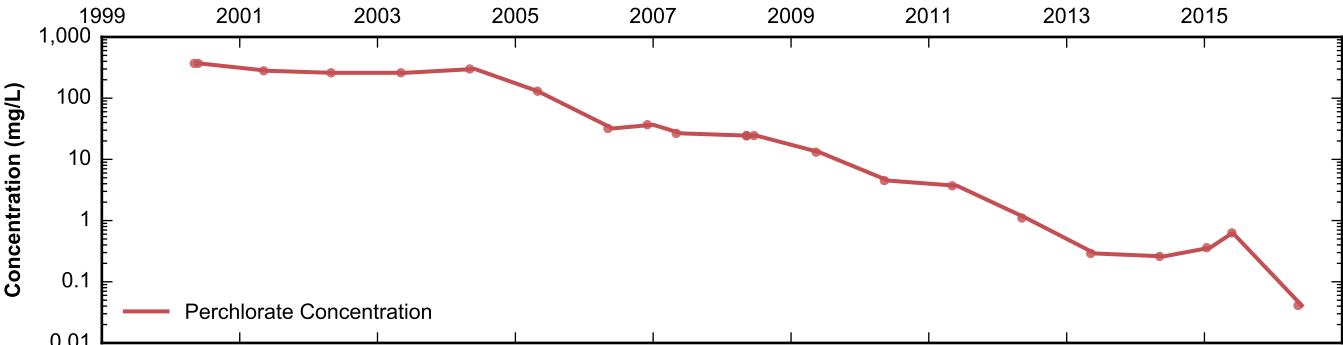

Data Sheet for Well PC-40
Nevada Environmental Response Trust Site
Henderson, Nevada