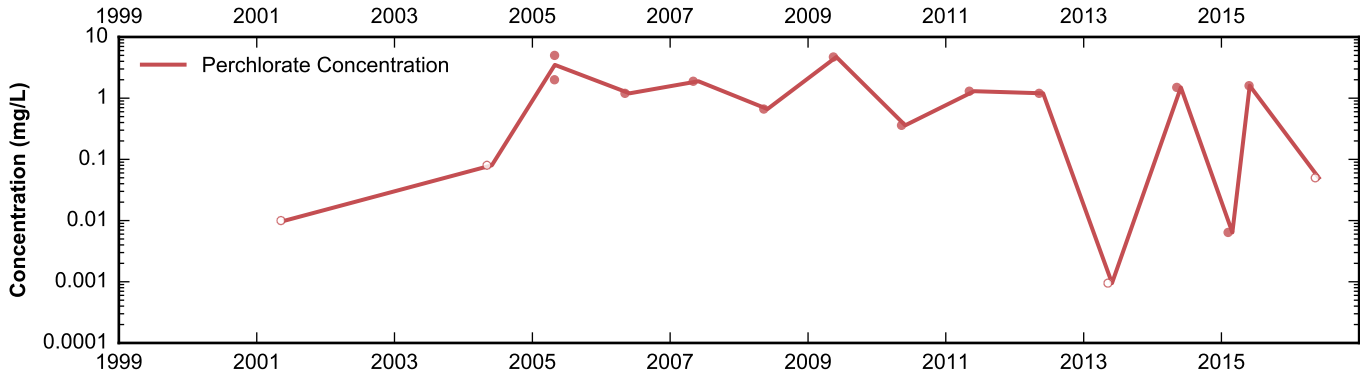

Data Sheet for Well MC-29
Nevada Environmental Response Trust Site
Henderson, Nevada