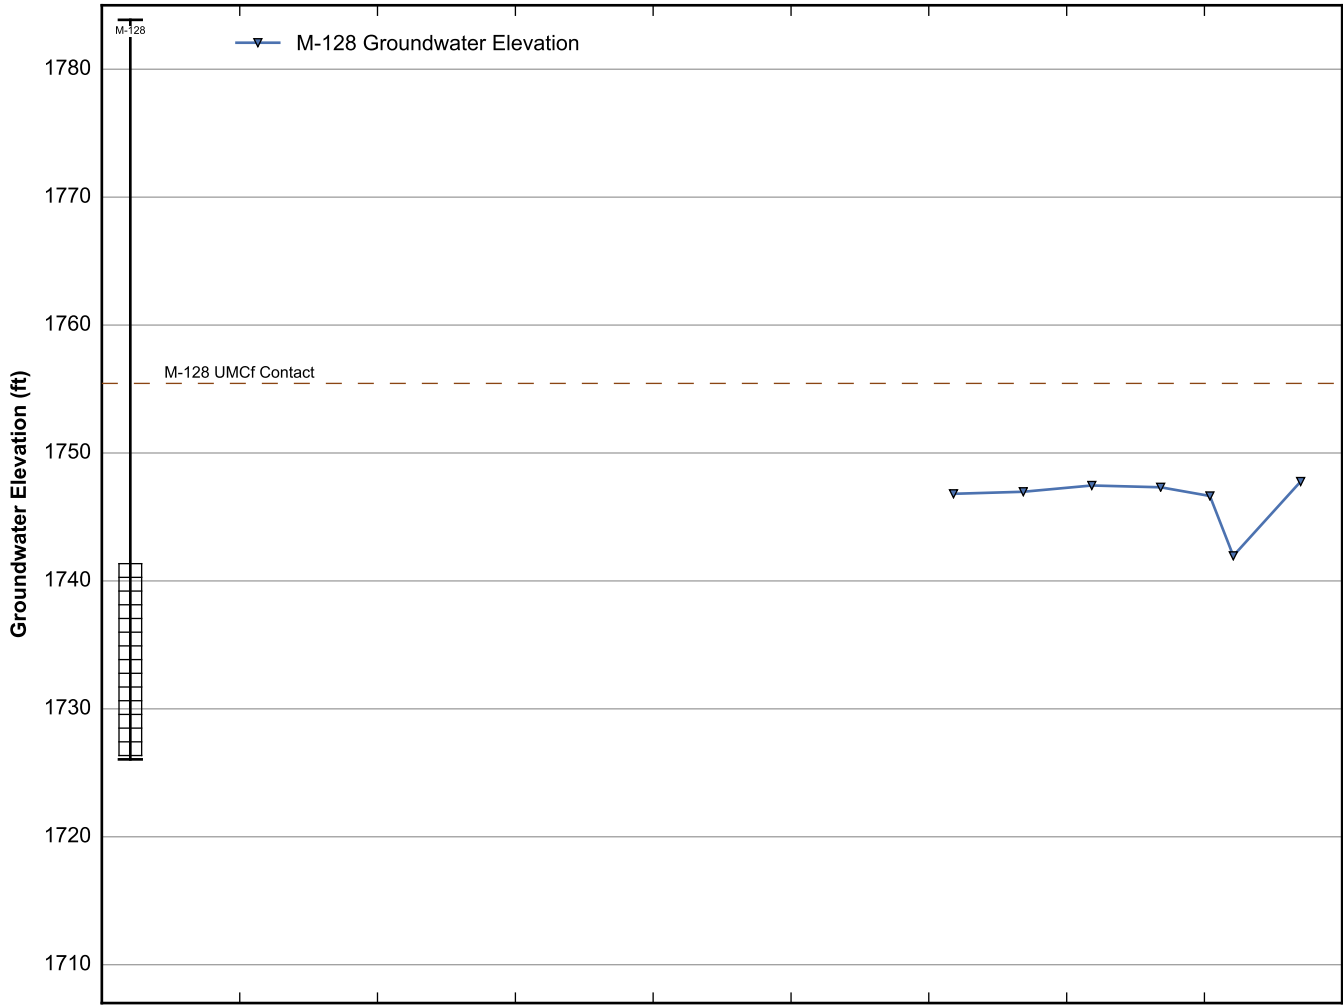

Data Sheet for Well M-128
Nevada Environmental Response Trust Site
Henderson, Nevada