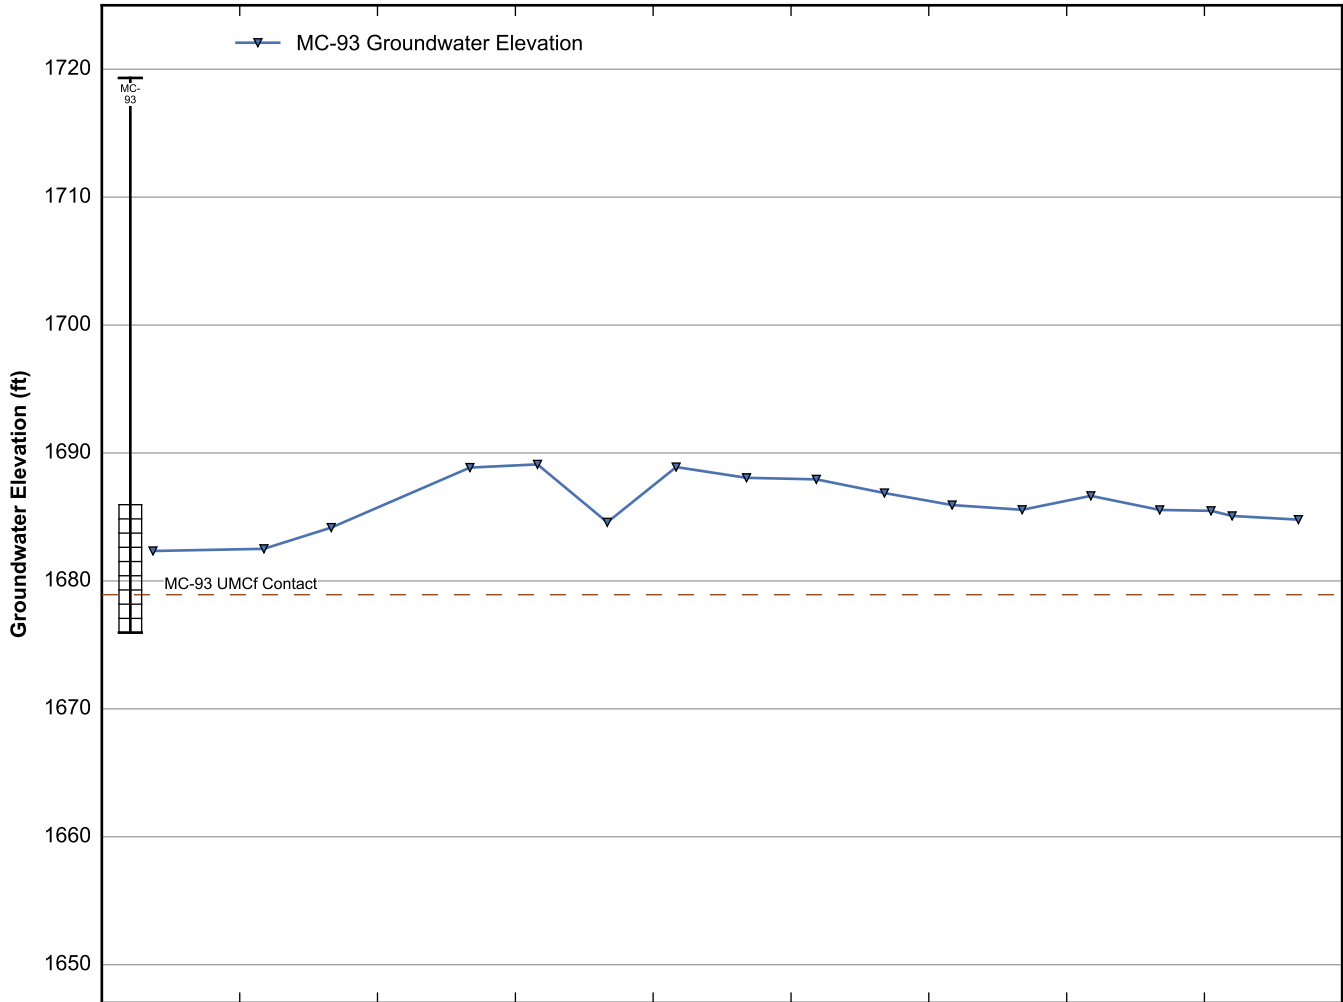

Data Sheet for Well MC-93
Nevada Environmental Response Trust Site
Henderson, Nevada