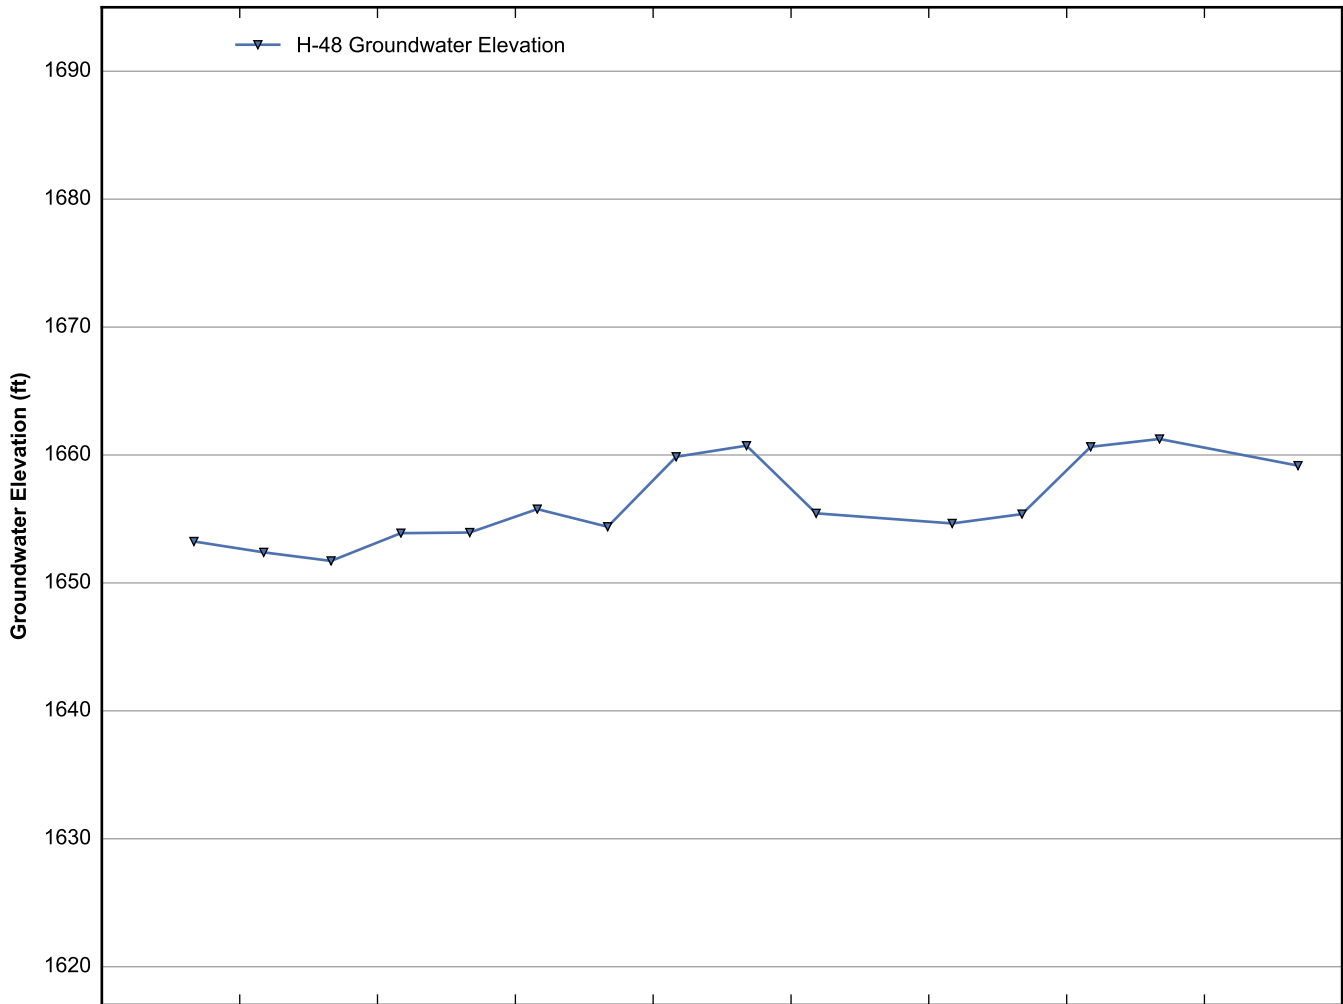

Data Sheet for Well H-48
Nevada Environmental Response Trust Site
Henderson, Nevada