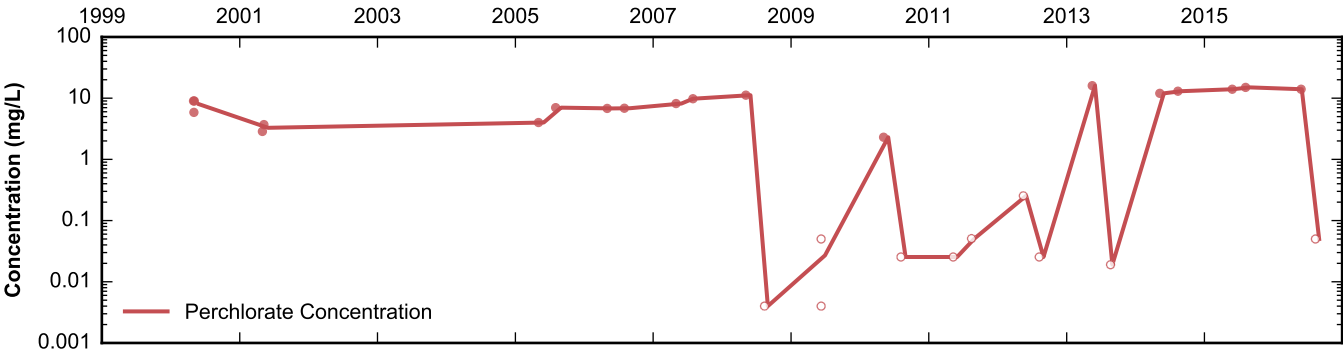

Data Sheet for Well H-28A
Nevada Environmental Response Trust Site
Henderson, Nevada