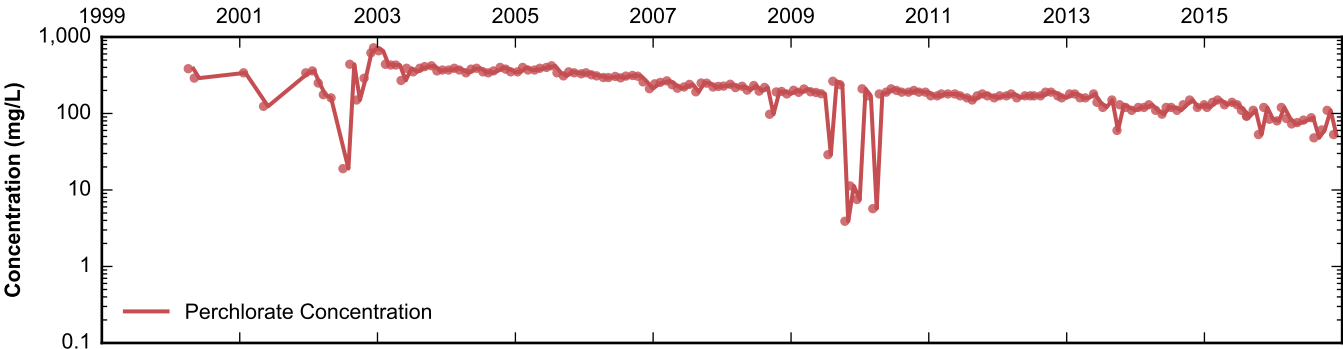

Data Sheet for Well PC-18
Nevada Environmental Response Trust Site
Henderson, Nevada