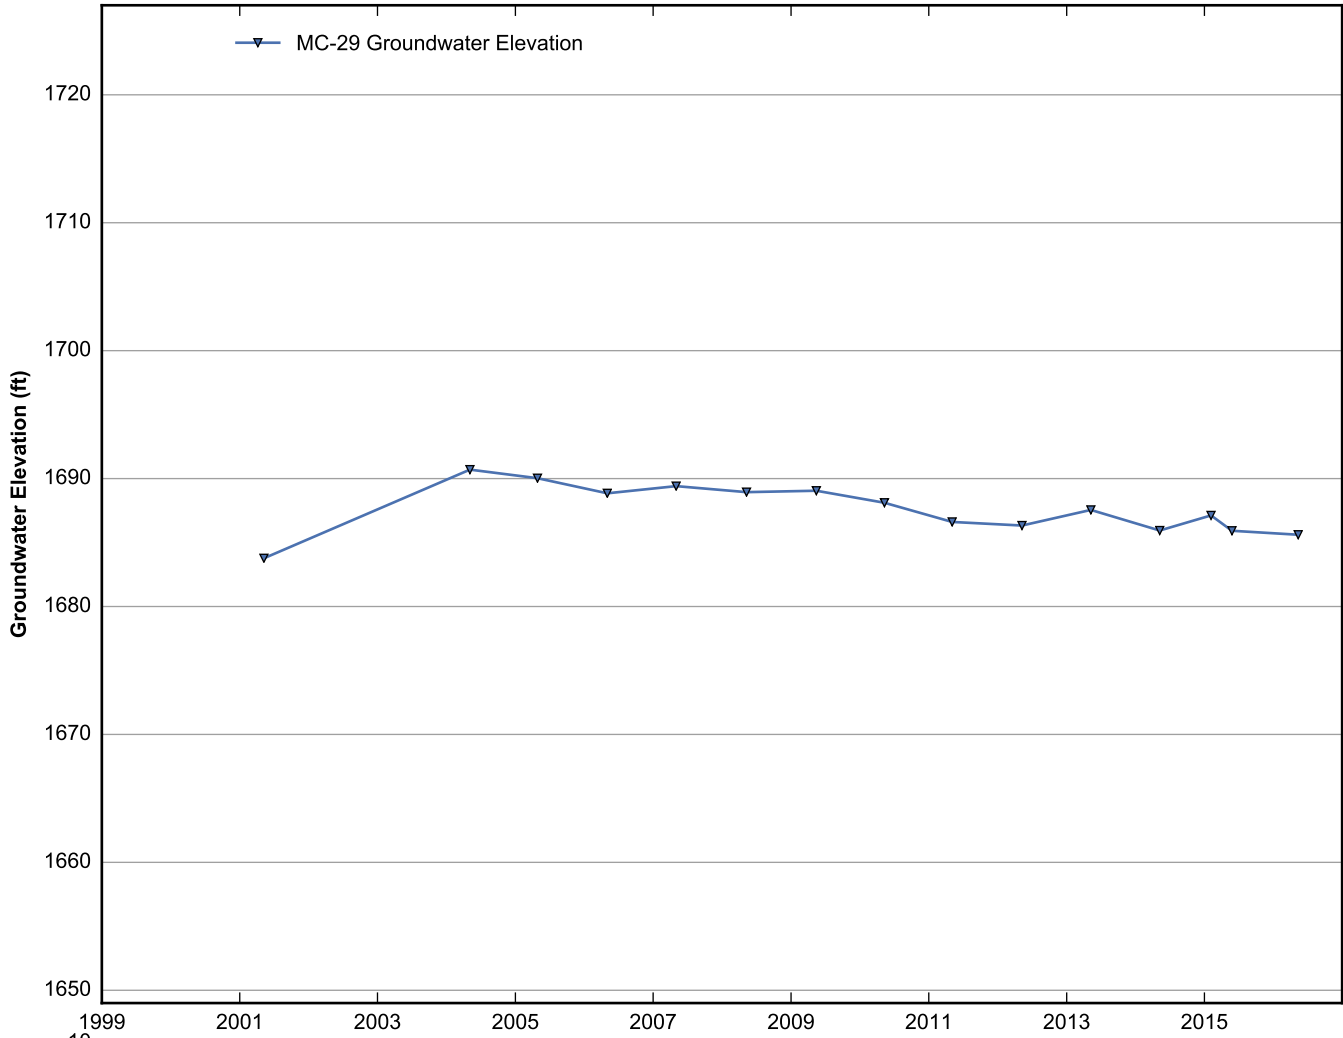

Data Sheet for Well MC-29
Nevada Environmental Response Trust Site
Henderson, Nevada