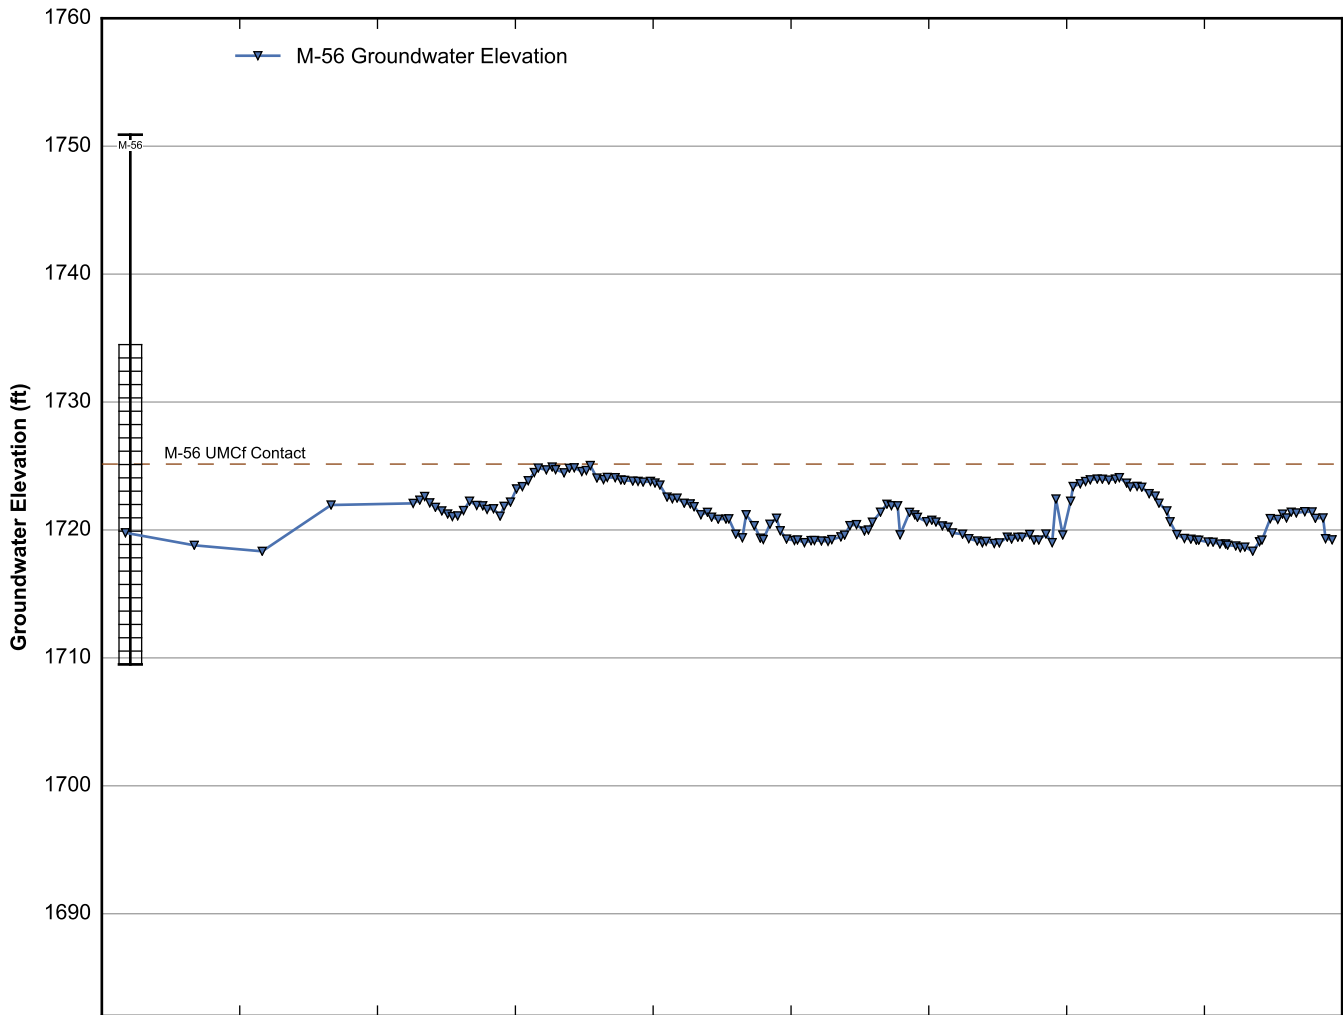

Data Sheet for Well M-56
Nevada Environmental Response Trust Site
Henderson, Nevada