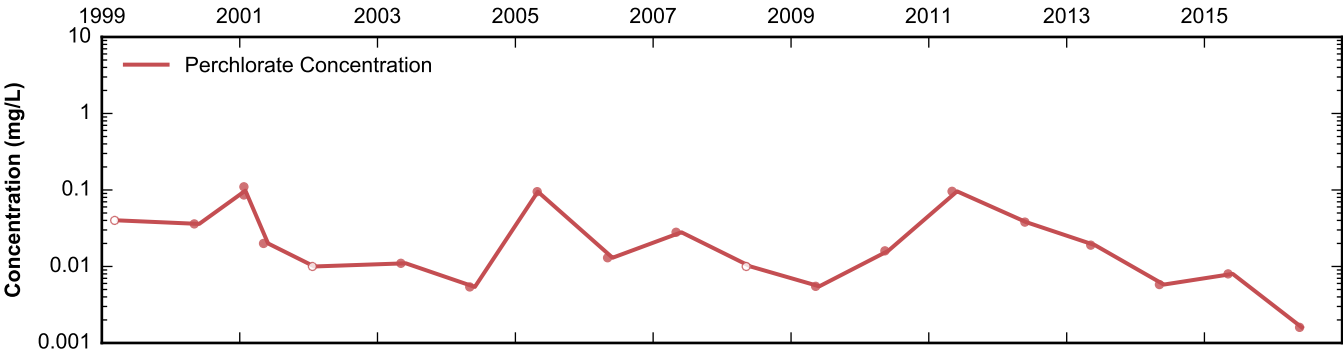

Data Sheet for Well HMW-15
Nevada Environmental Response Trust Site
Henderson, Nevada