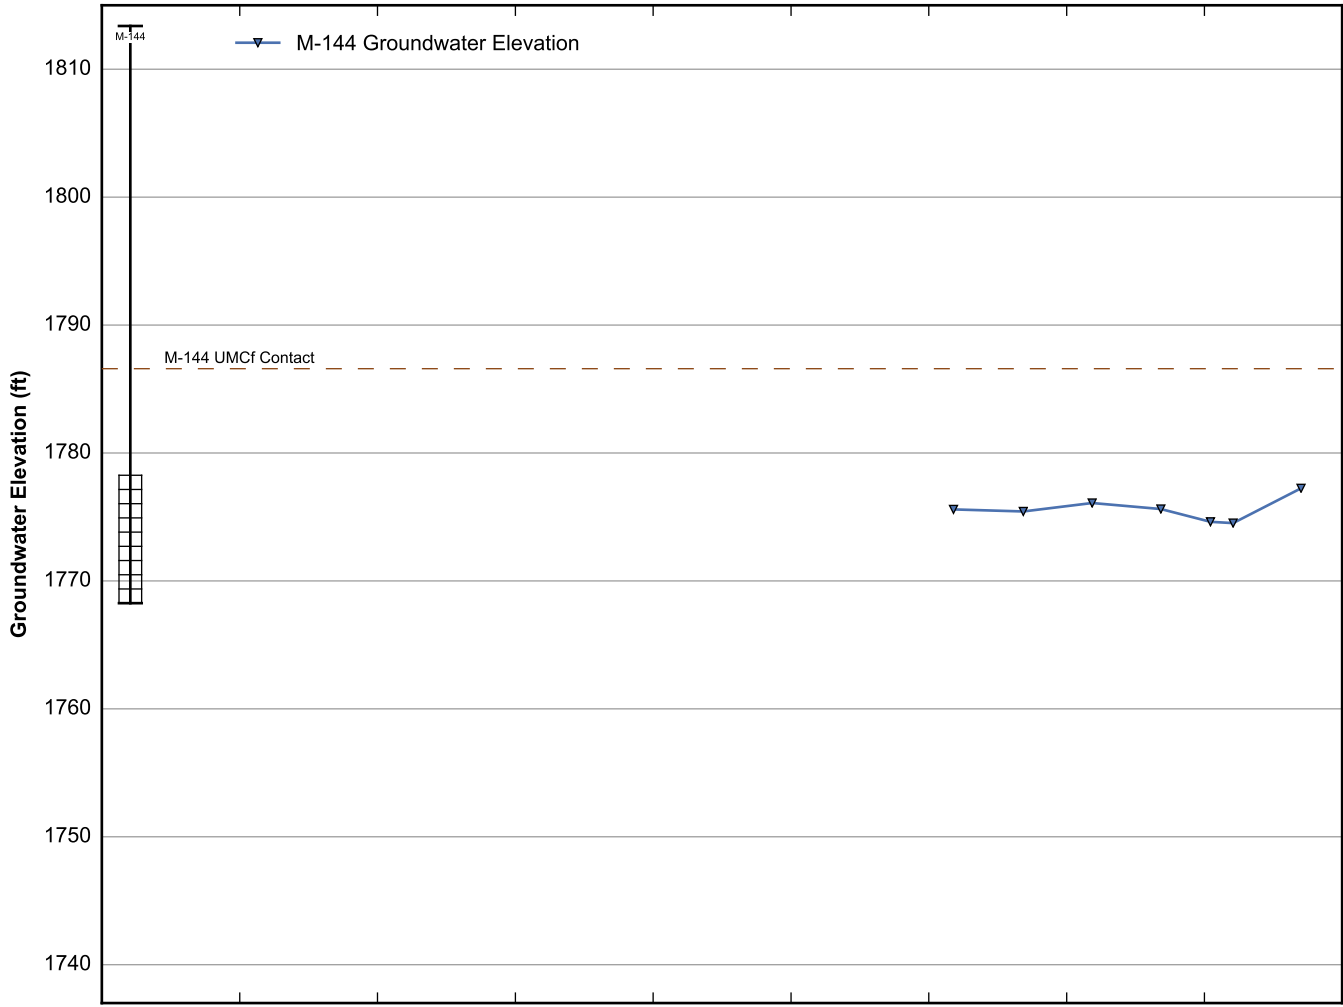

Data Sheet for Well M-144
Nevada Environmental Response Trust Site
Henderson, Nevada