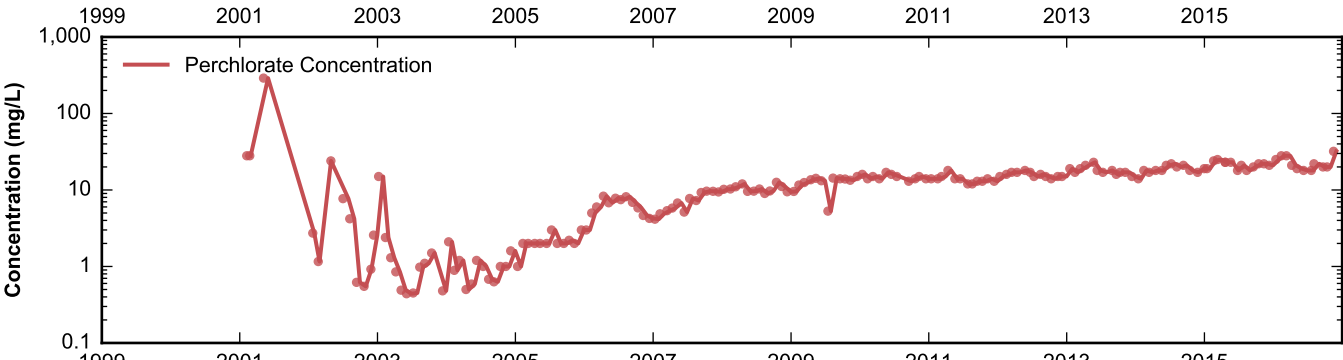

Data Sheet for Well PC-103
Nevada Environmental Response Trust Site
Henderson, Nevada