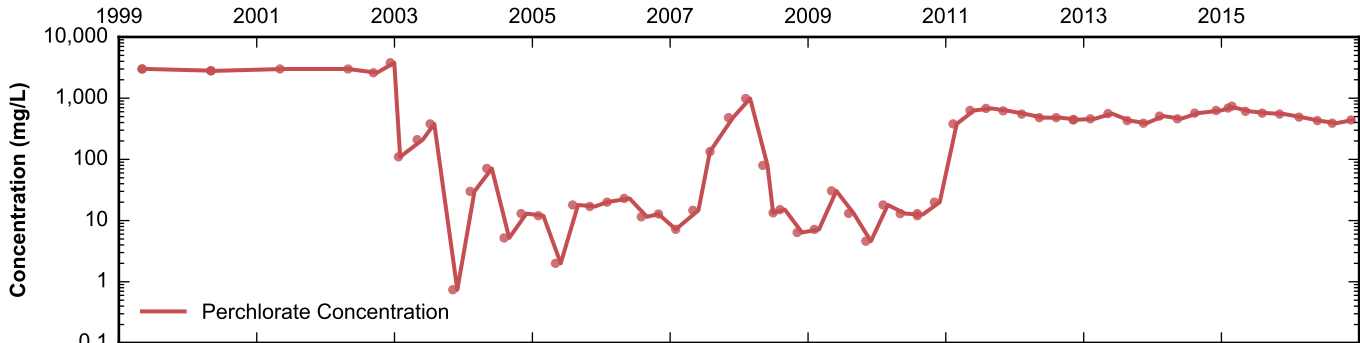

Data Sheet for Well M-79
Nevada Environmental Response Trust Site
Henderson, Nevada