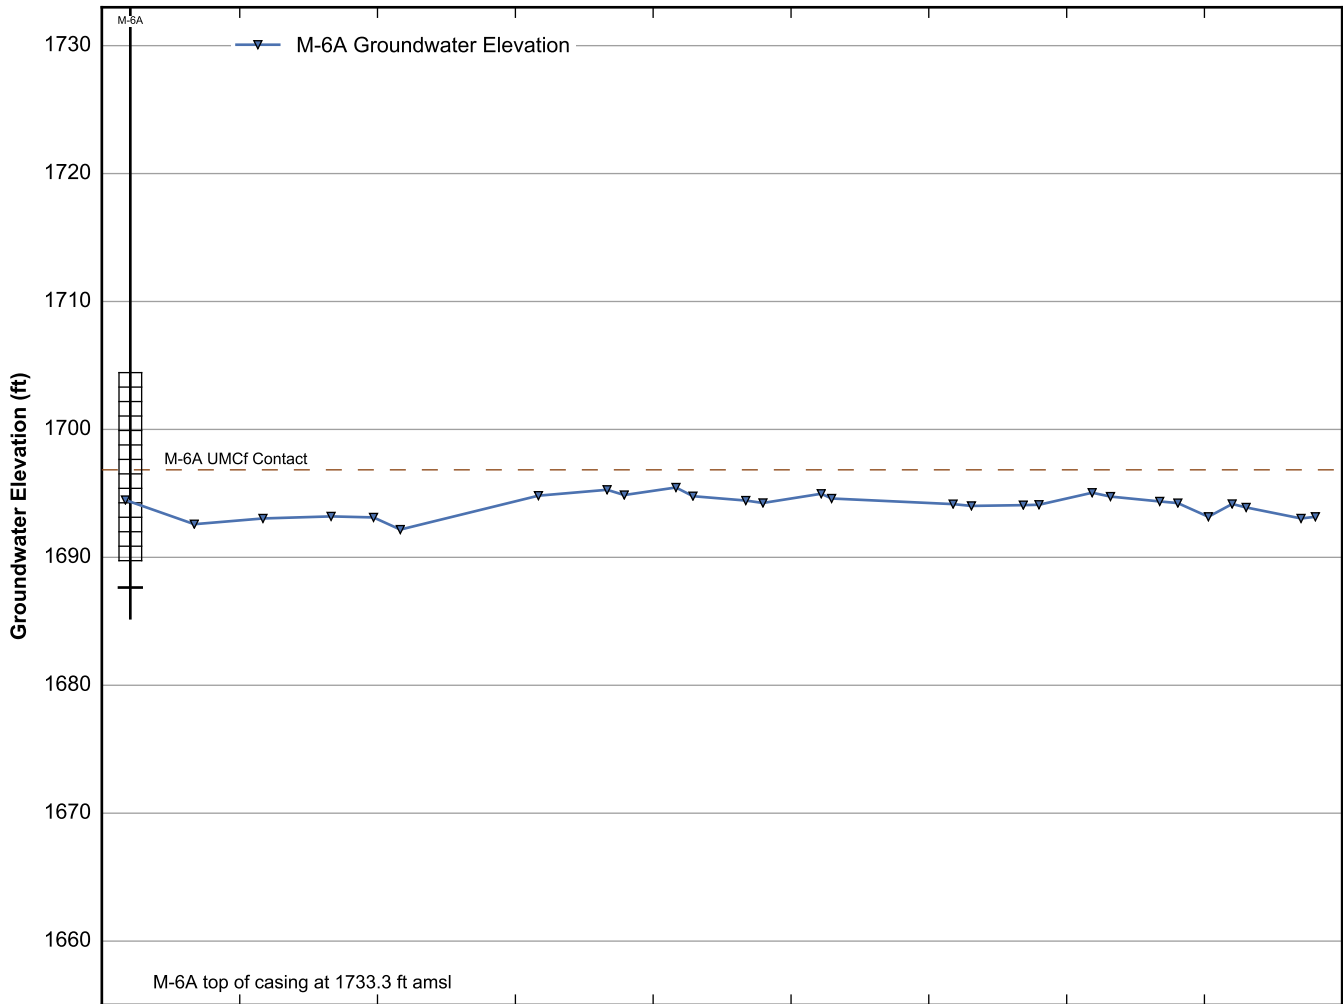

Data Sheet for Well M-6A
Nevada Environmental Response Trust Site
Henderson, Nevada