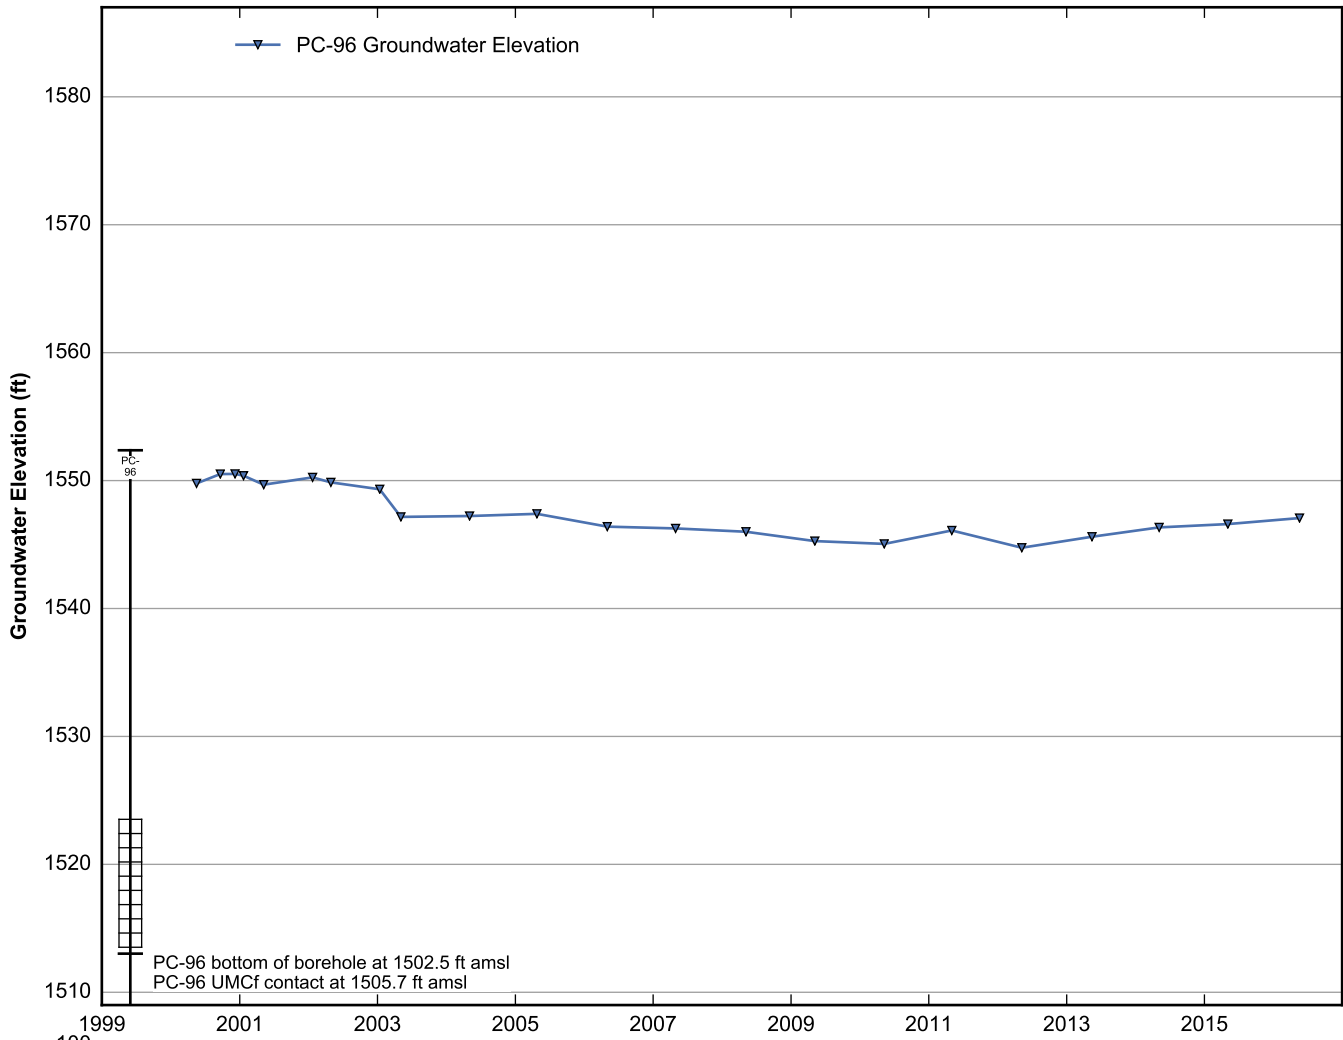

Data Sheet for Well PC-96
Nevada Environmental Response Trust Site
Henderson, Nevada