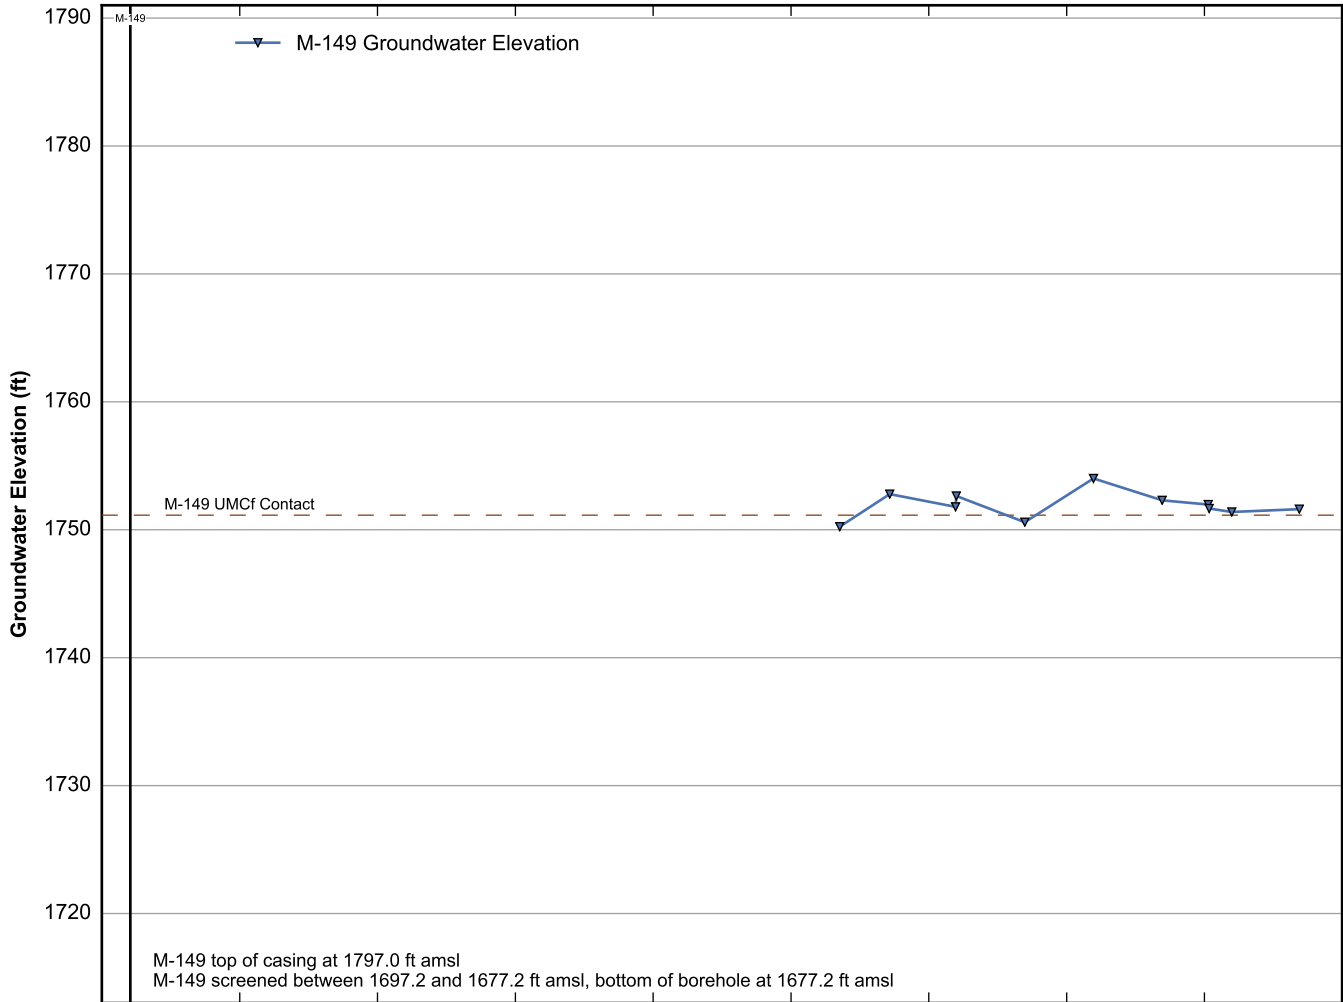

Data Sheet for Well M-149
Nevada Environmental Response Trust Site
Henderson, Nevada