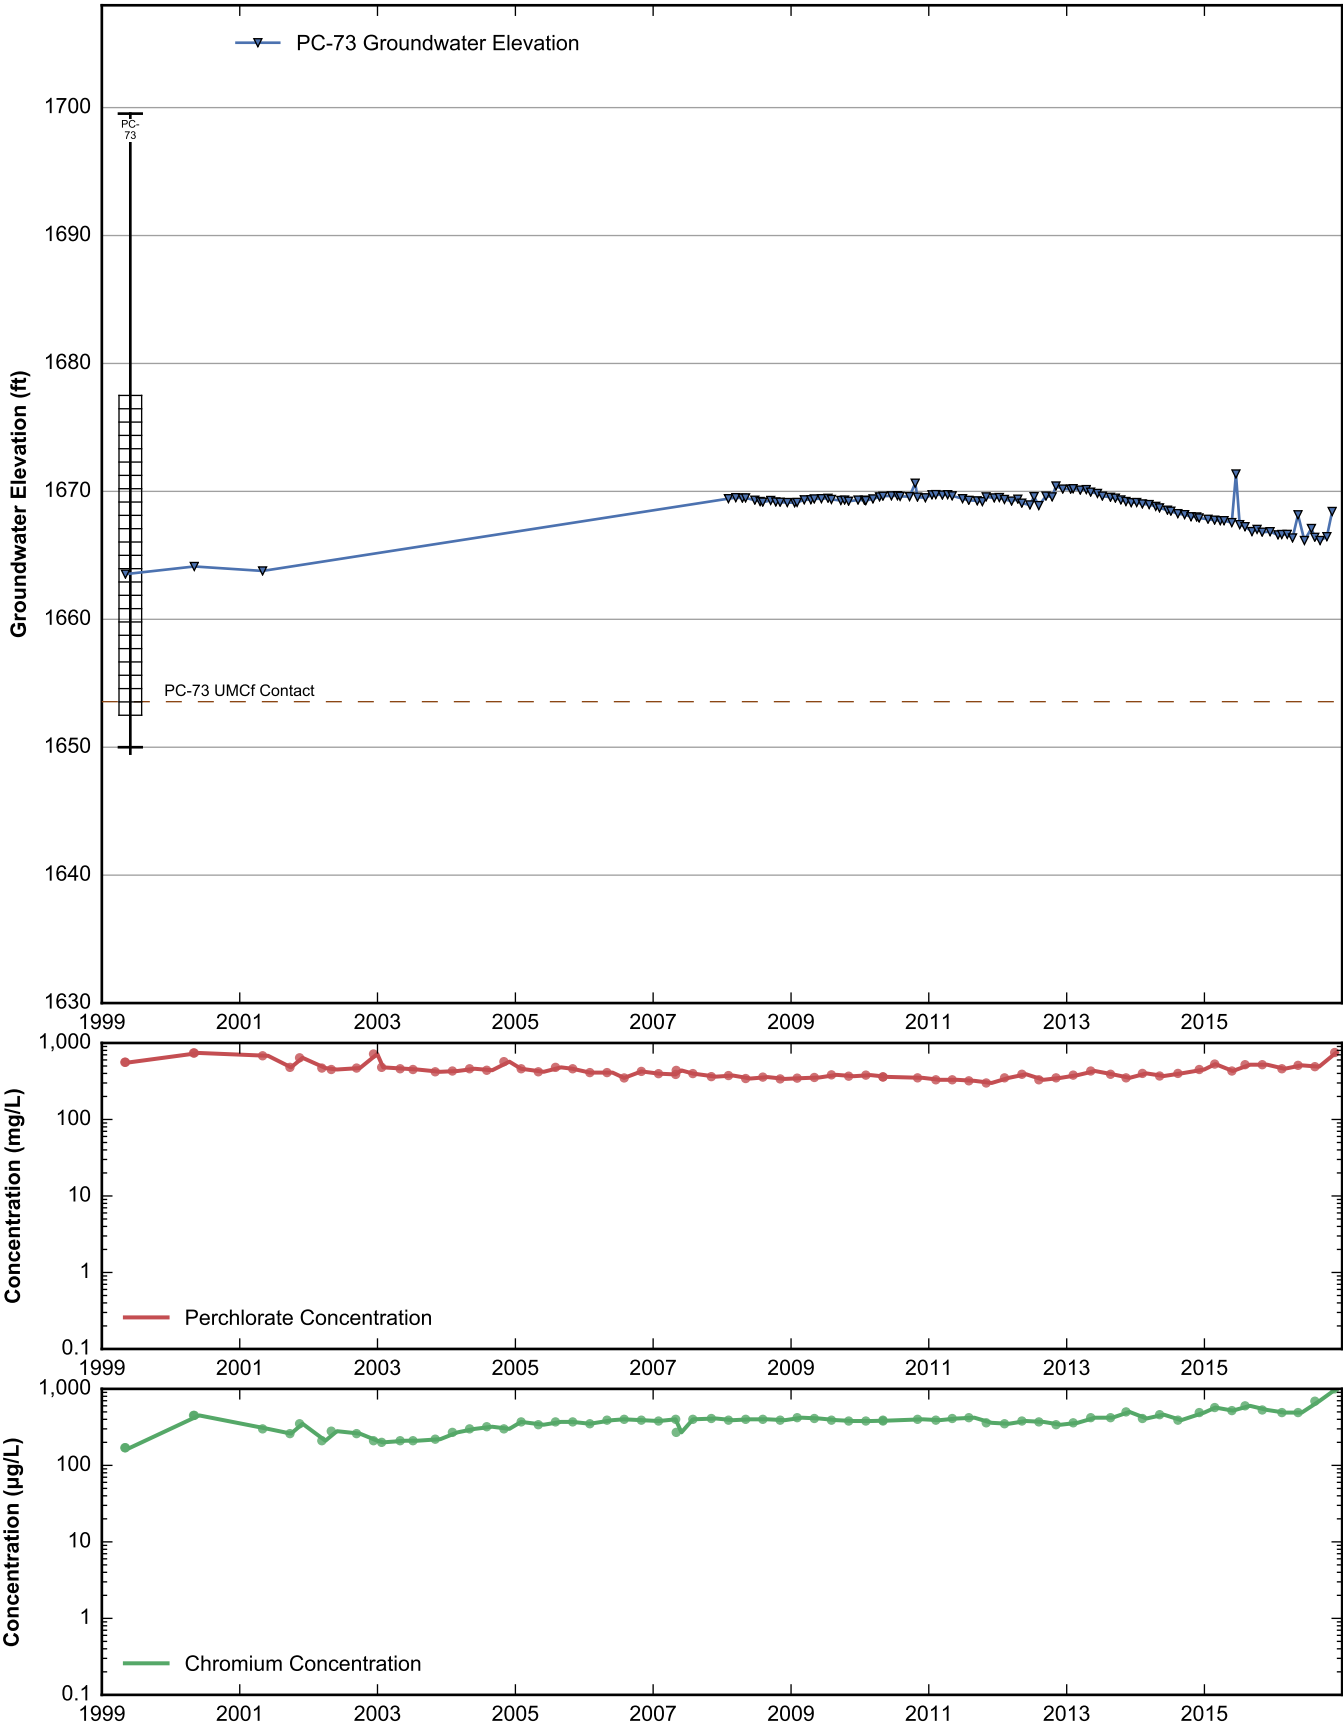

Data Sheet for Well PC-73
Nevada Environmental Response Trust Site
Henderson, Nevada