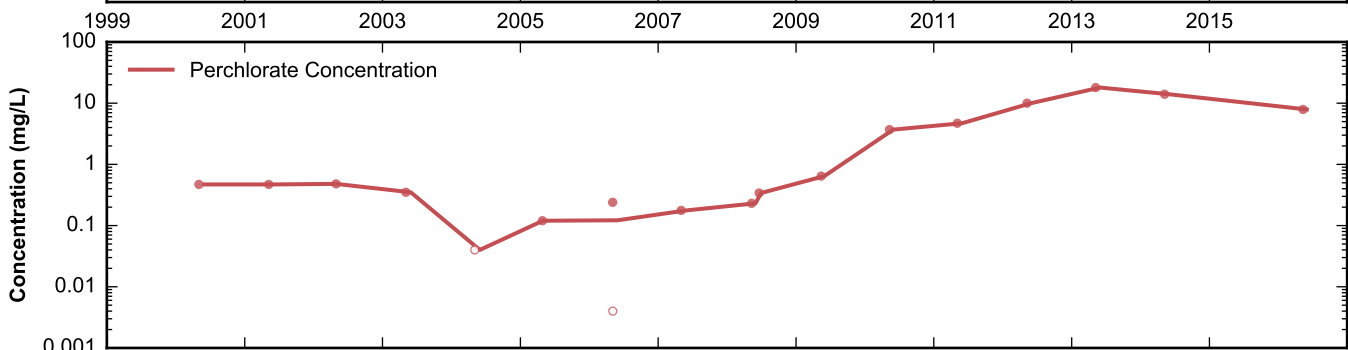

Data Sheet for Well H-48
Nevada Environmental Response Trust Site
Henderson, Nevada