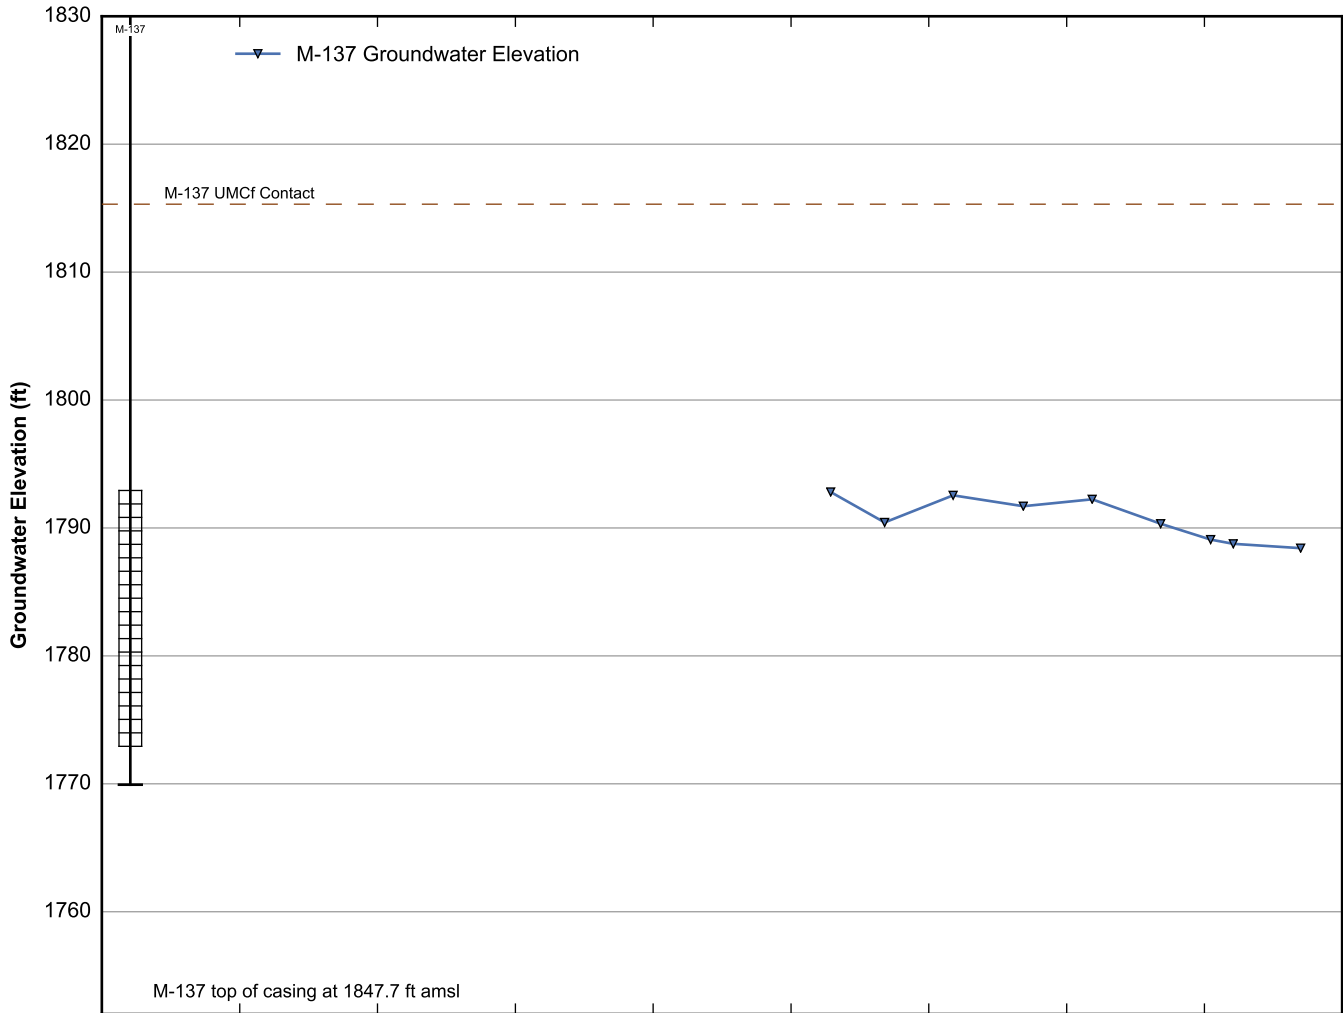

Data Sheet for Well M-137
Nevada Environmental Response Trust Site
Henderson, Nevada