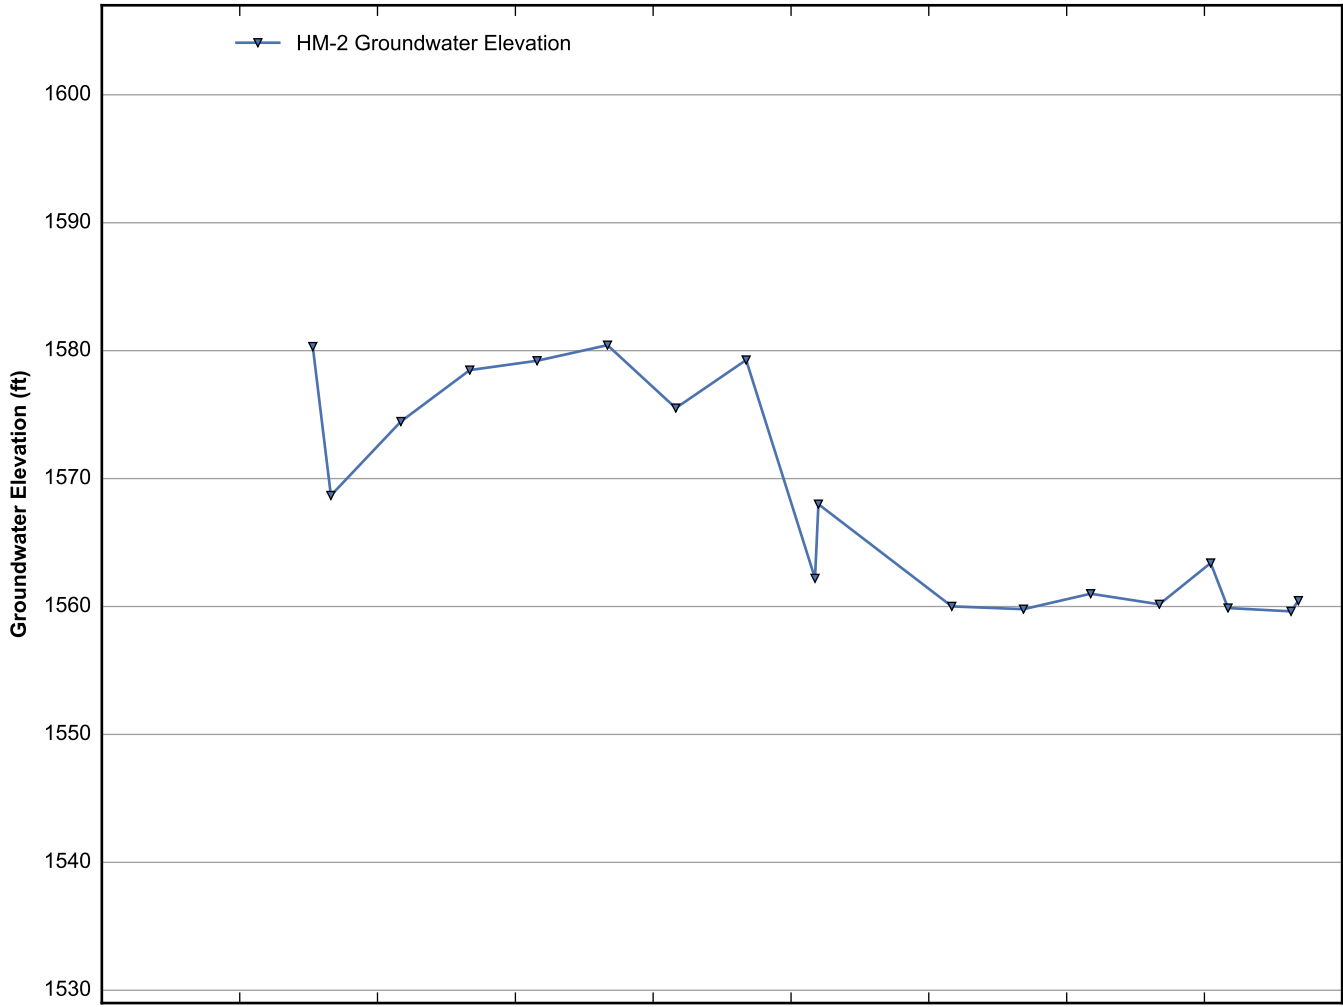

Data Sheet for Well HM-2
Nevada Environmental Response Trust Site
Henderson, Nevada