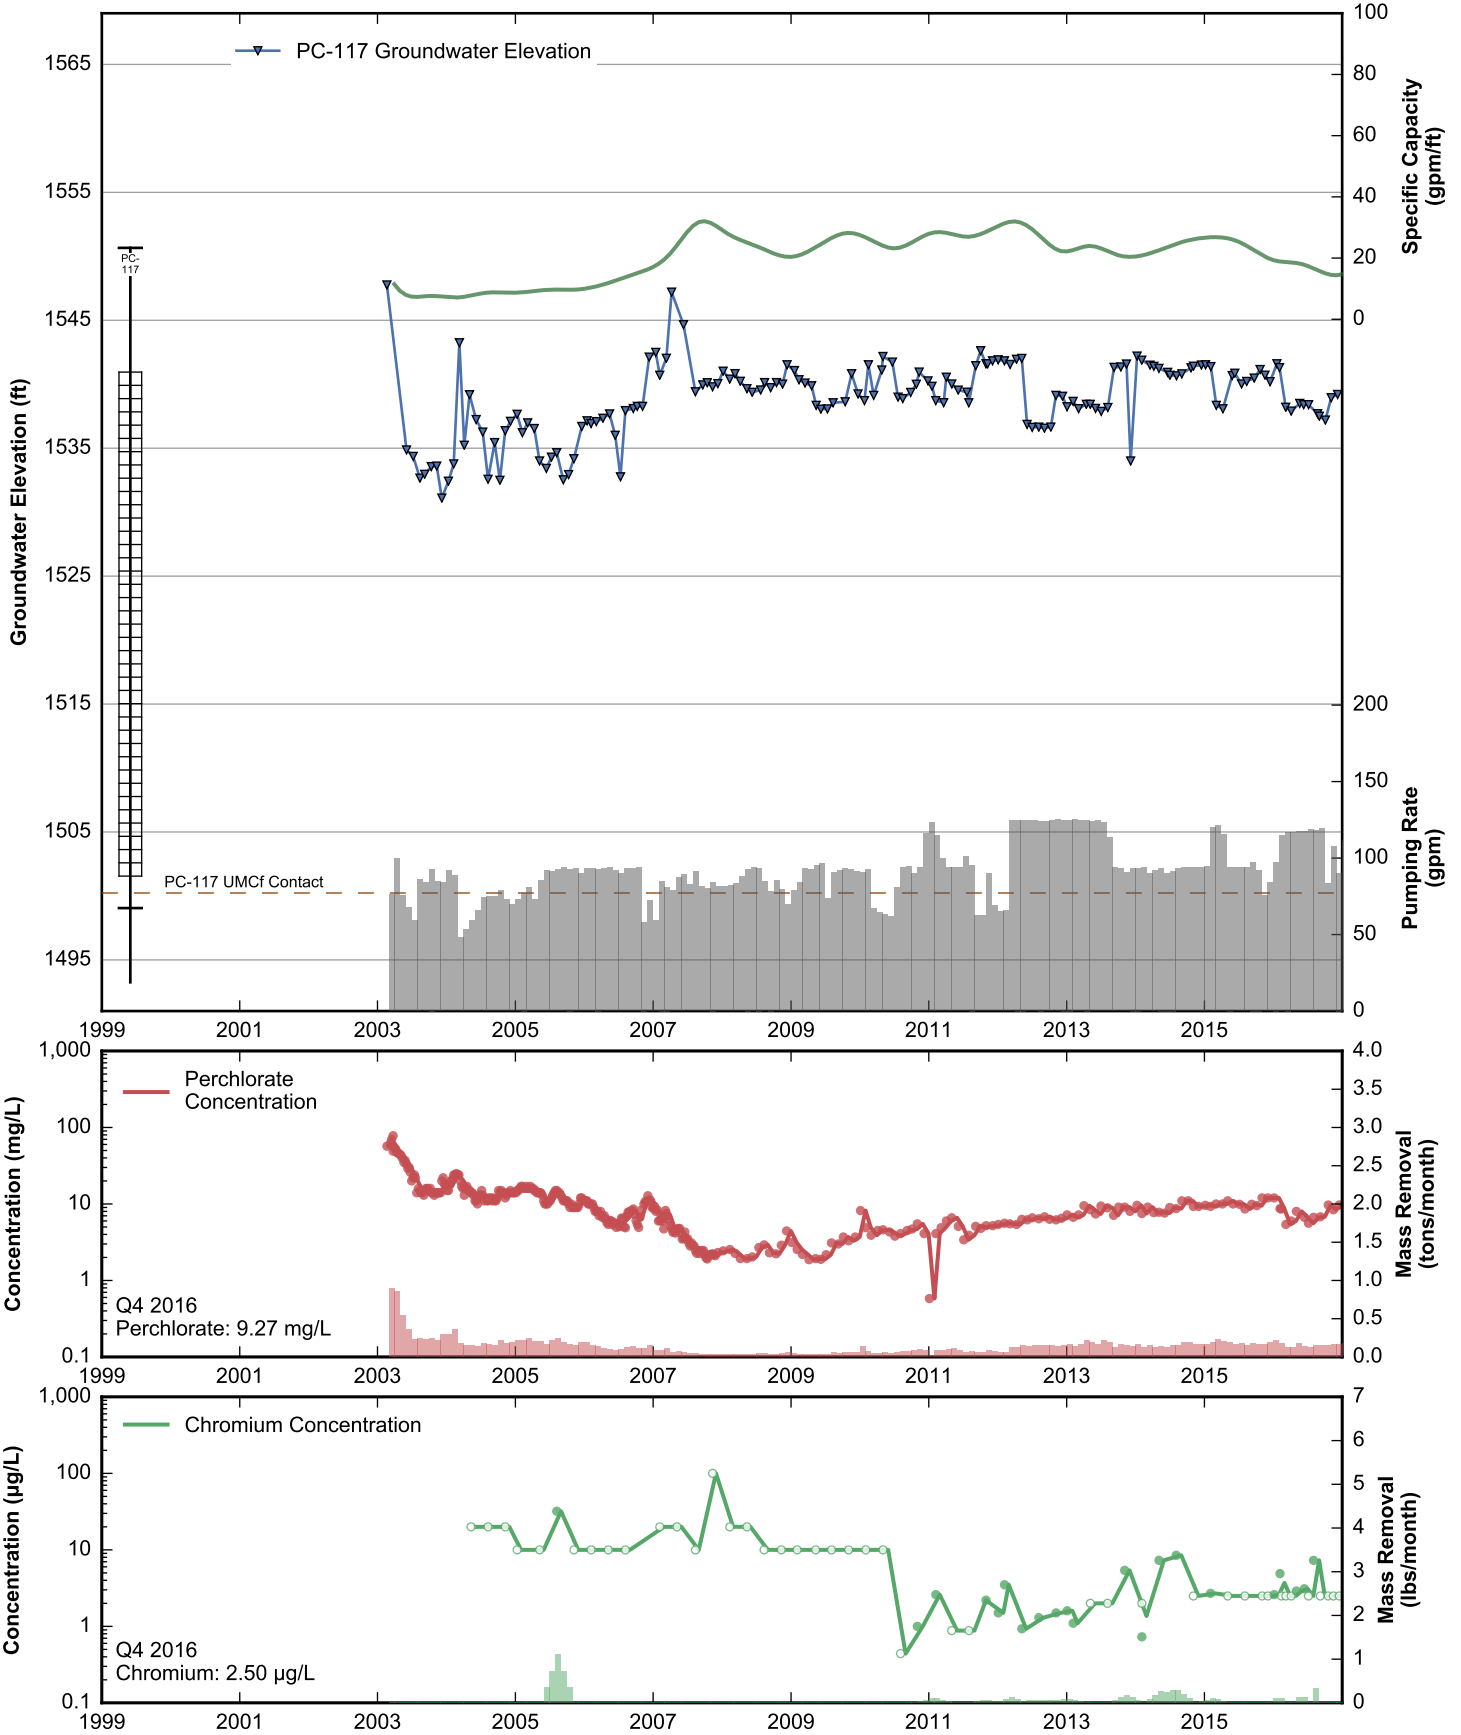

Data Sheet for Well PC-117
Nevada Environmental Response Trust Site
Henderson, Nevada