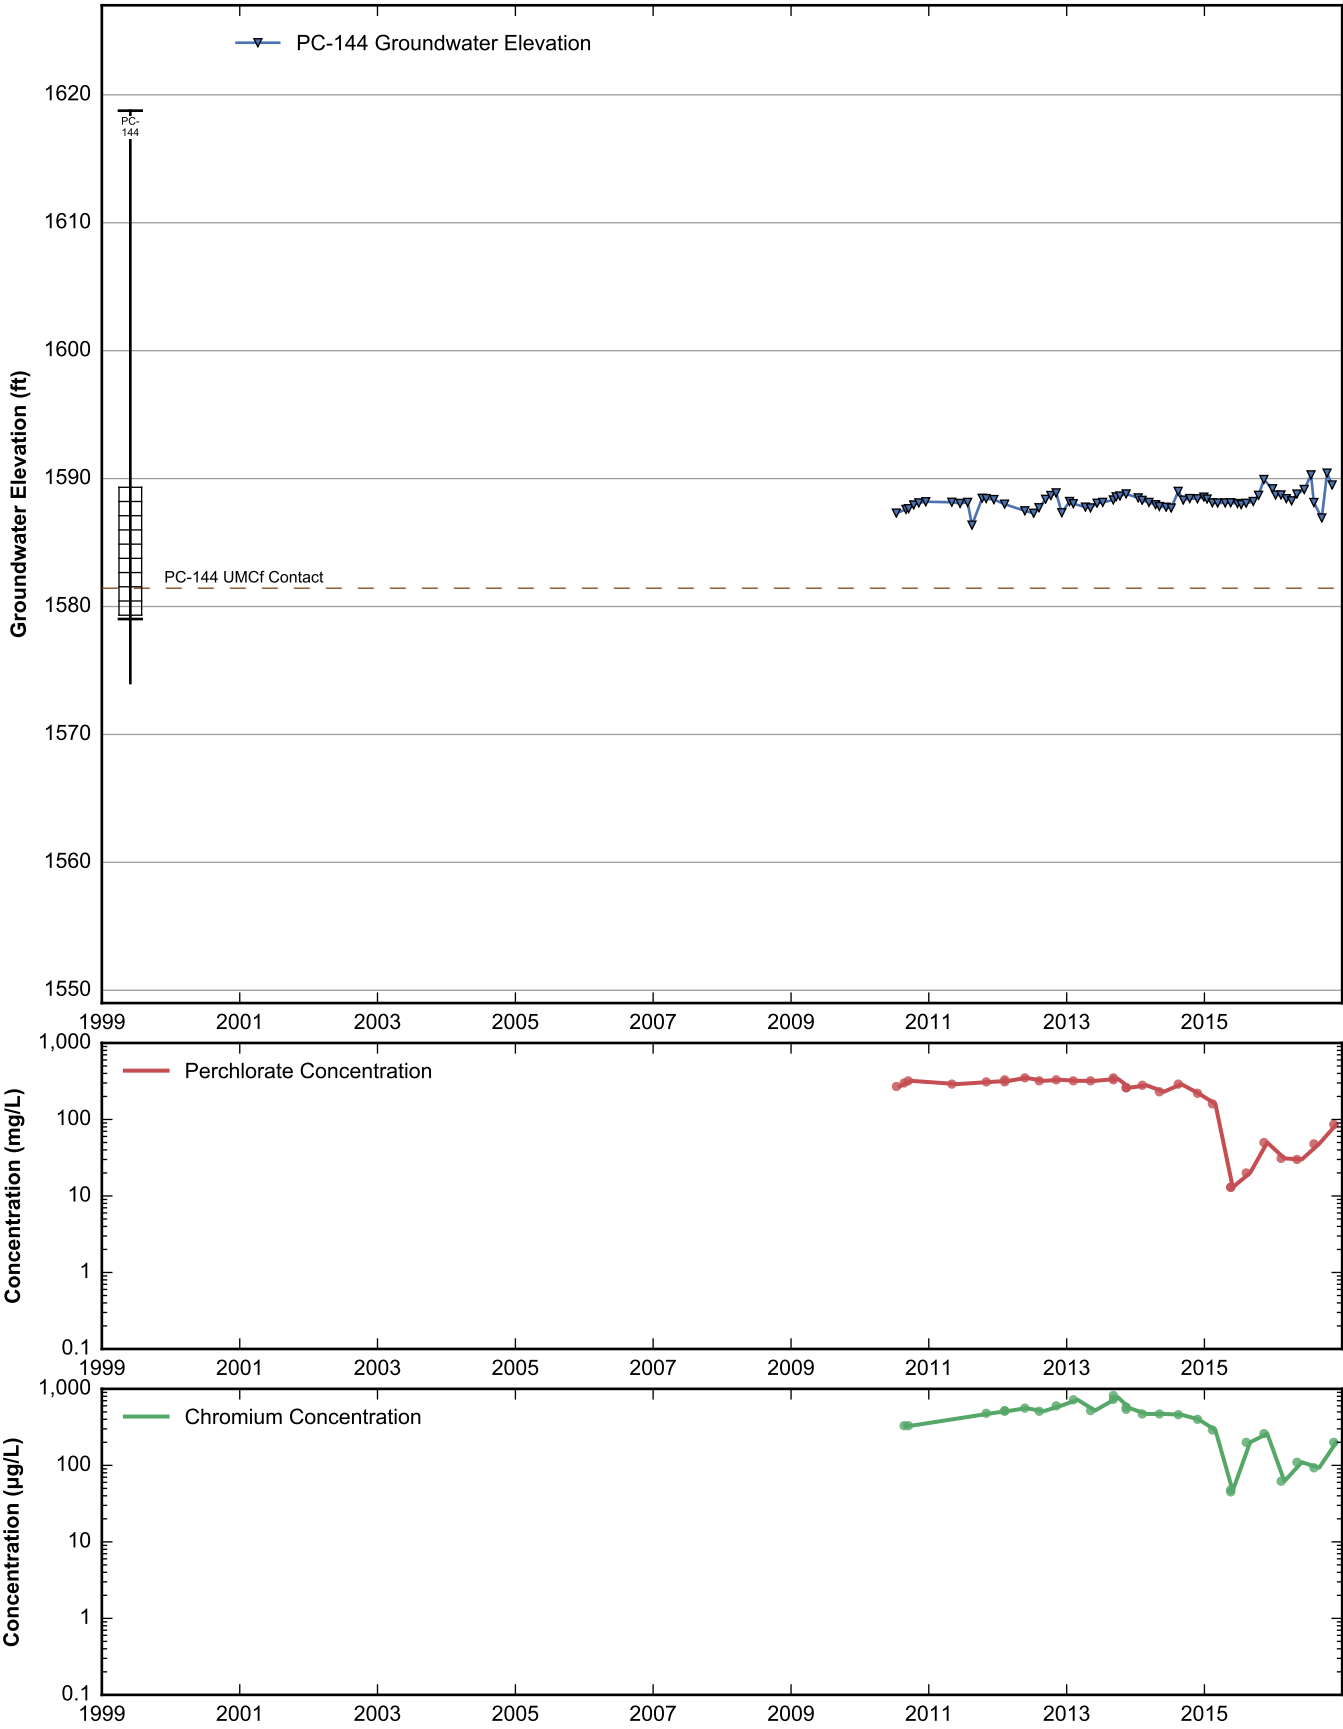

Data Sheet for Well PC-144
Nevada Environmental Response Trust Site
Henderson, Nevada