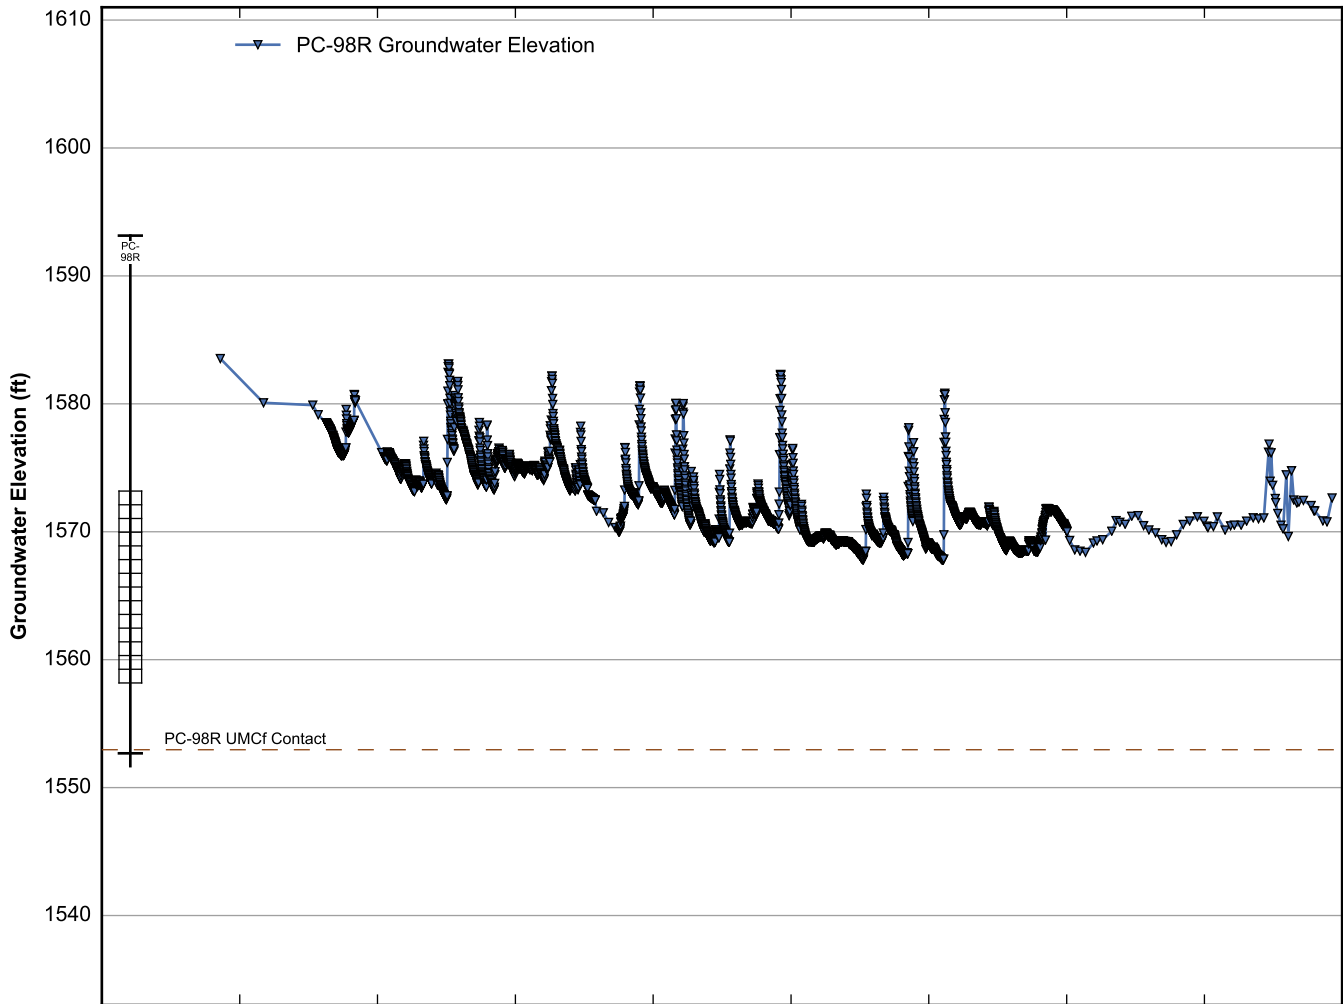

Data Sheet for Well PC-98R
Nevada Environmental Response Trust Site
Henderson, Nevada