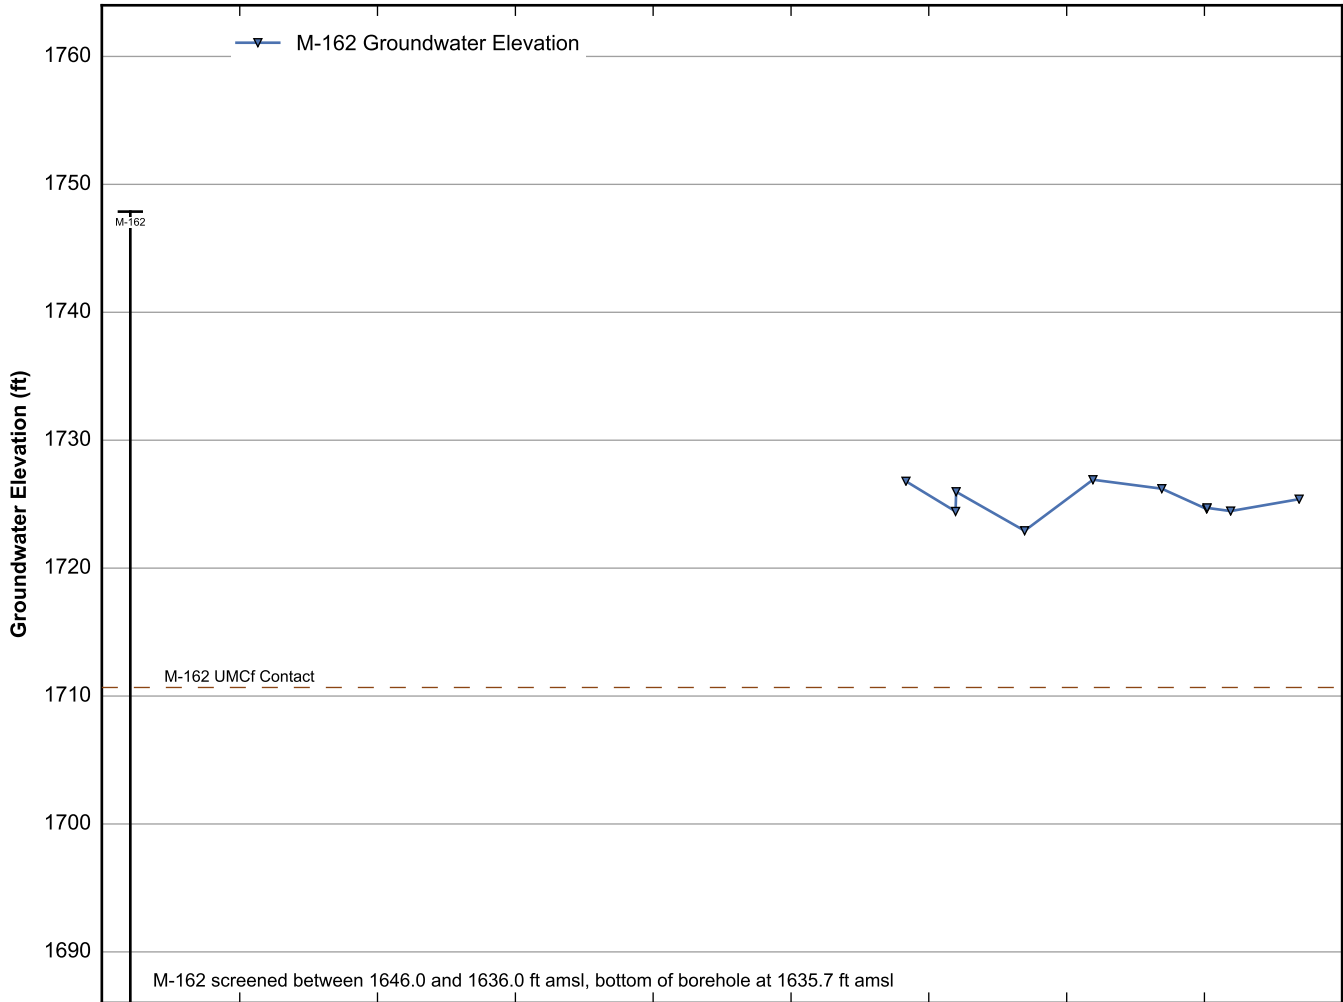

Data Sheet for Well M-162
Nevada Environmental Response Trust Site
Henderson, Nevada