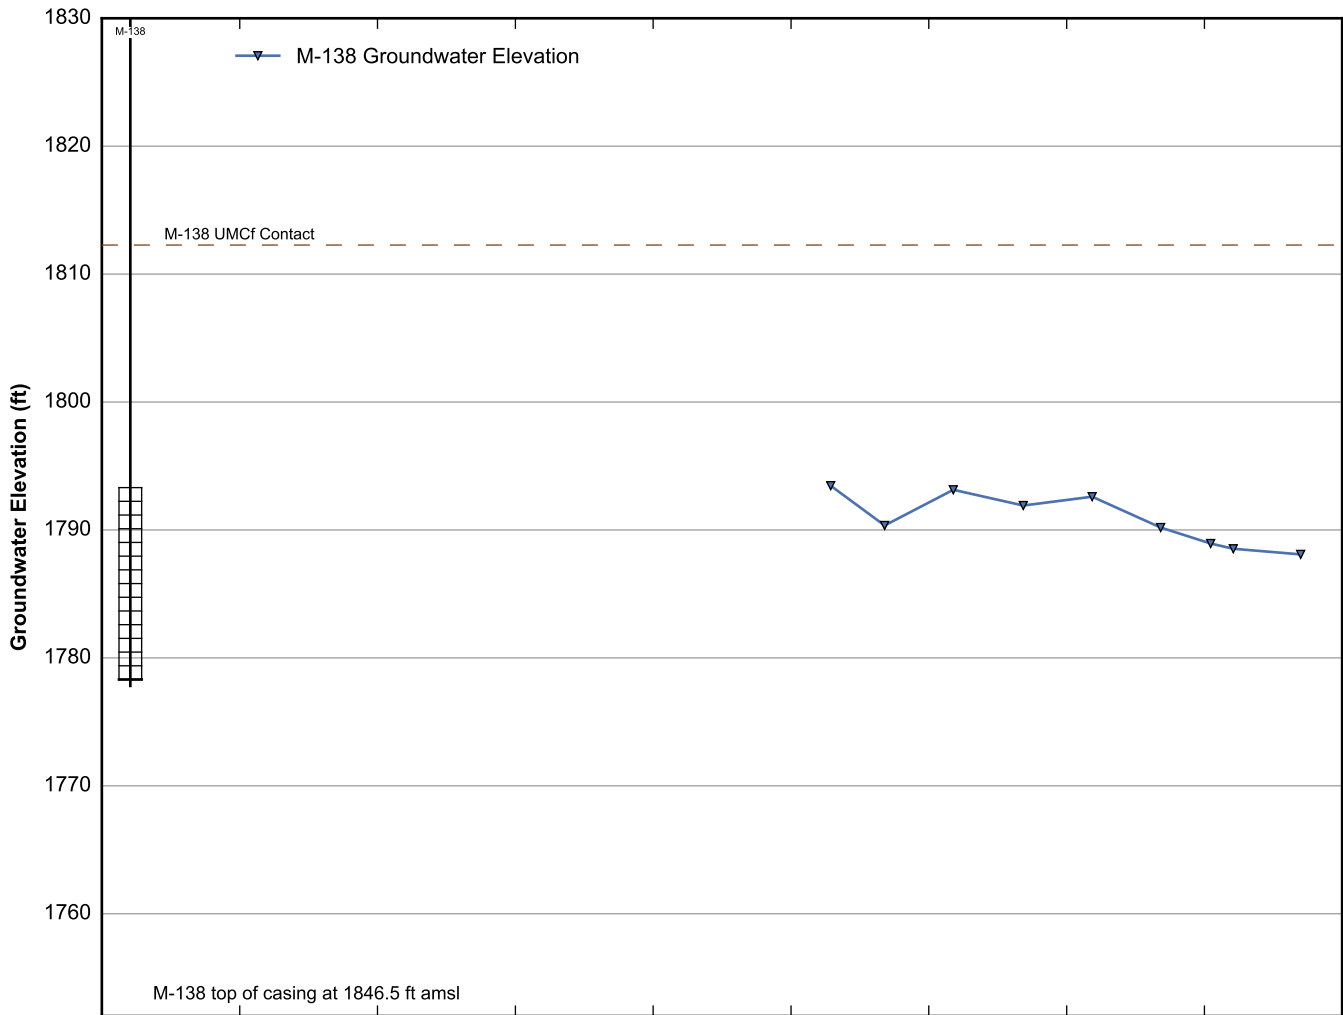

Data Sheet for Well M-138
Nevada Environmental Response Trust Site
Henderson, Nevada