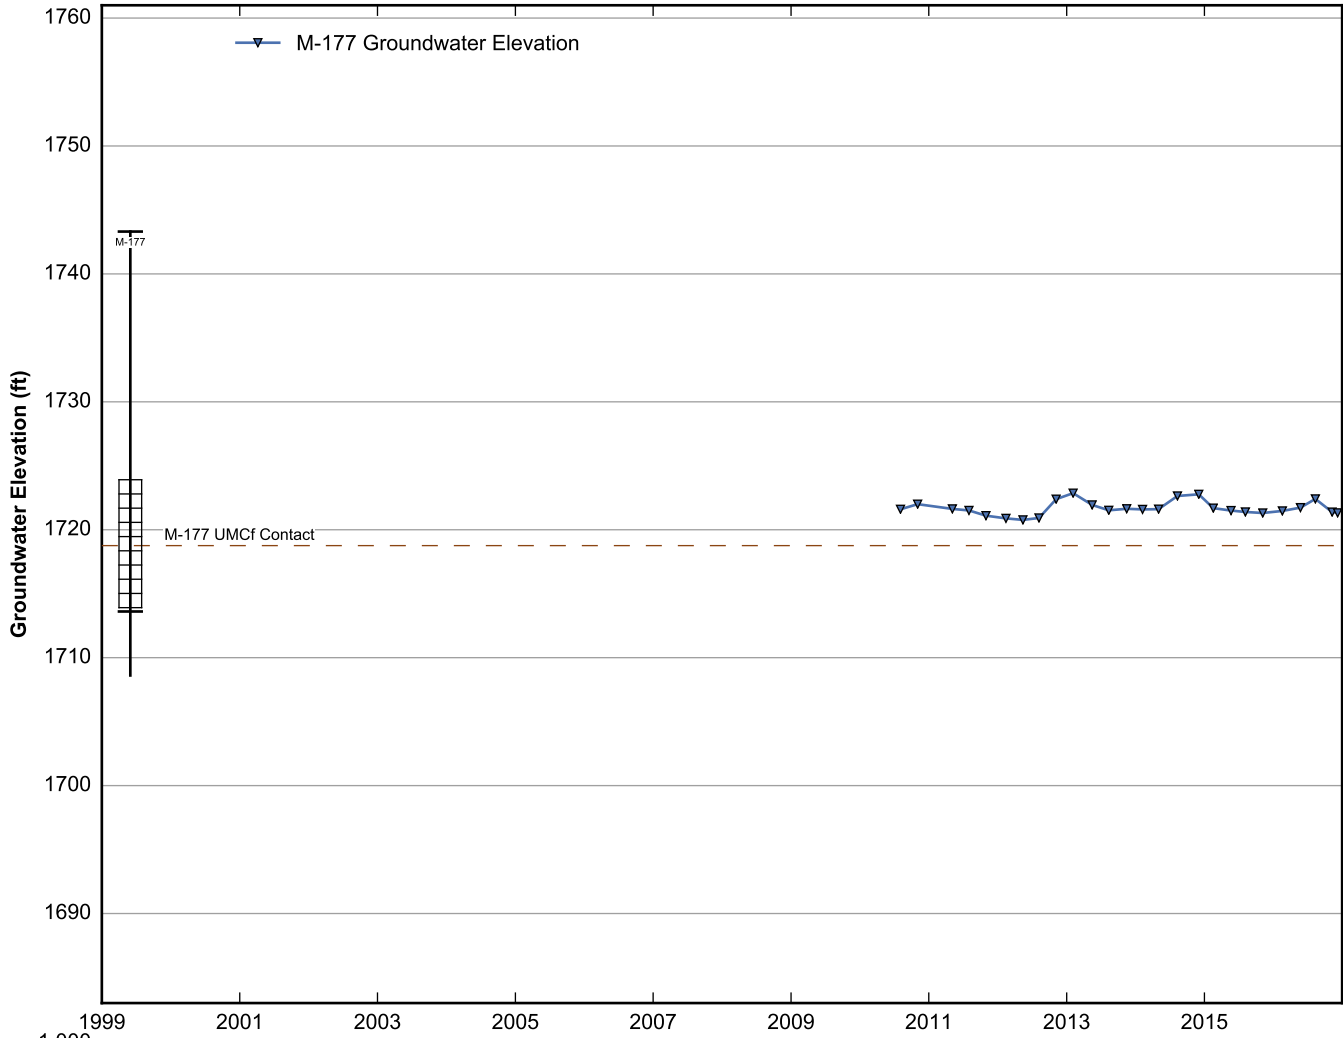

Data Sheet for Well M-177
Nevada Environmental Response Trust Site
Henderson, Nevada