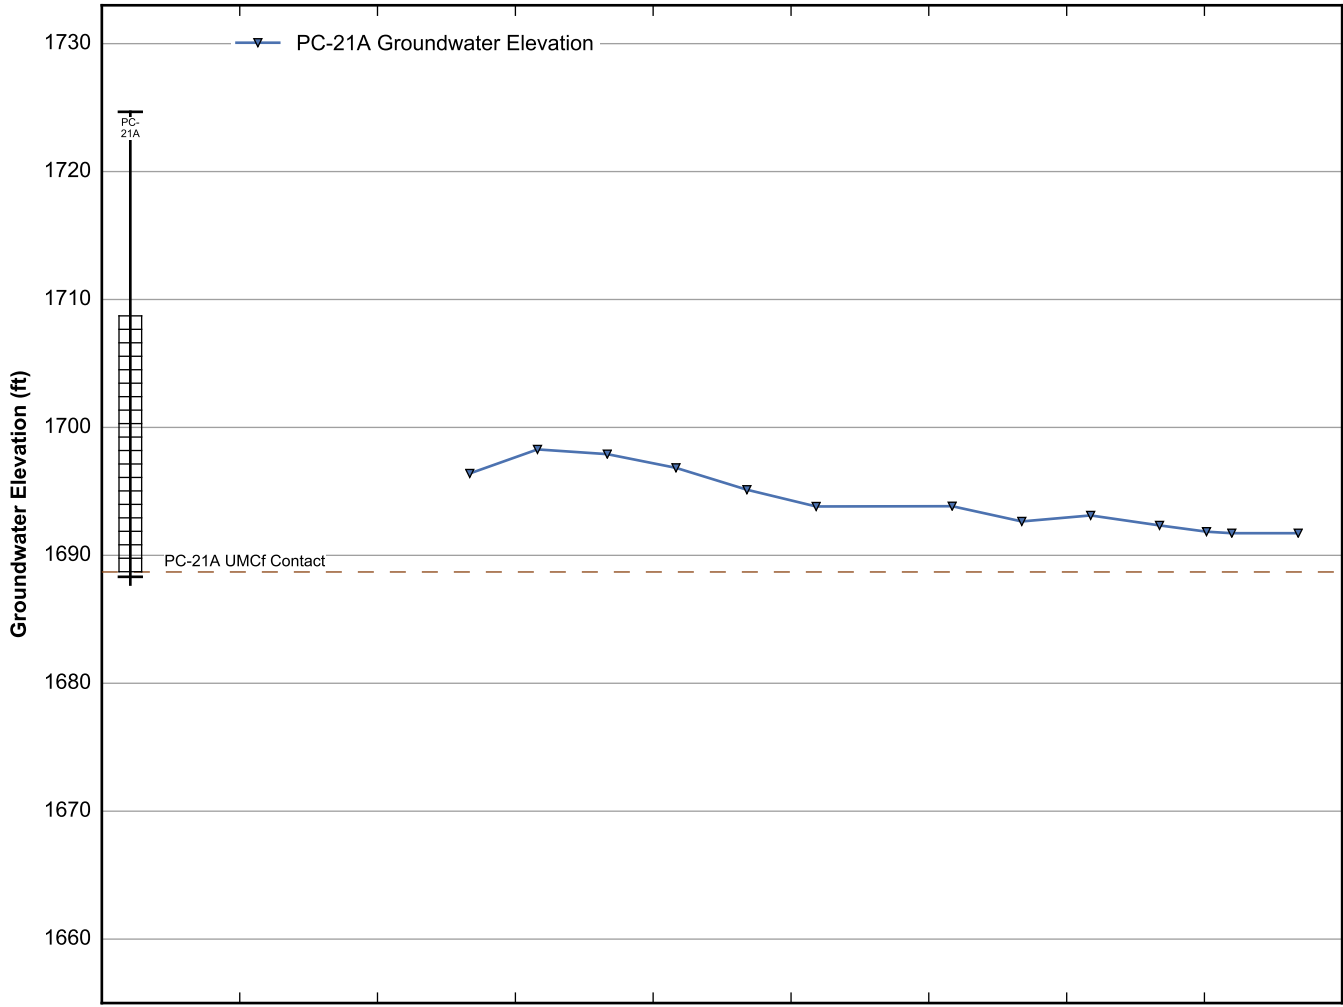

Data Sheet for Well PC-21A
Nevada Environmental Response Trust Site
Henderson, Nevada