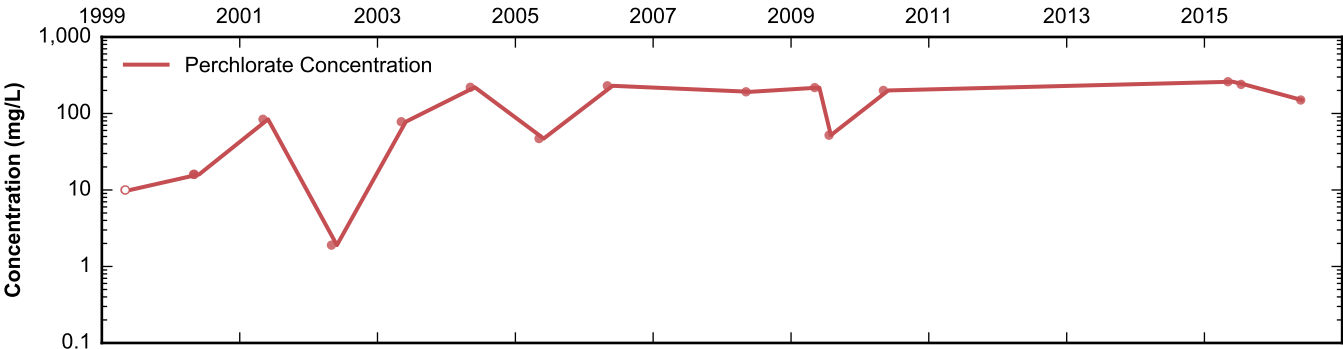

Data Sheet for Well M-33
Nevada Environmental Response Trust Site
Henderson, Nevada