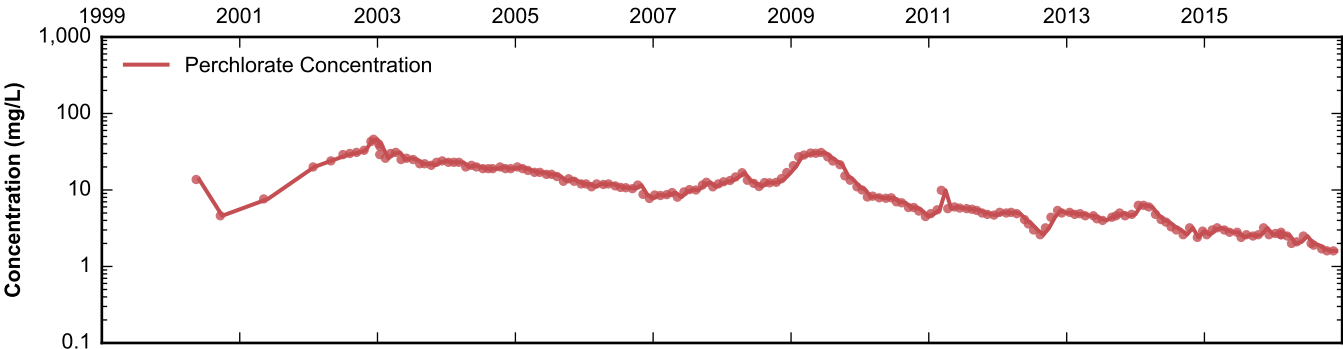

Data Sheet for Well PC-91
Nevada Environmental Response Trust Site
Henderson, Nevada