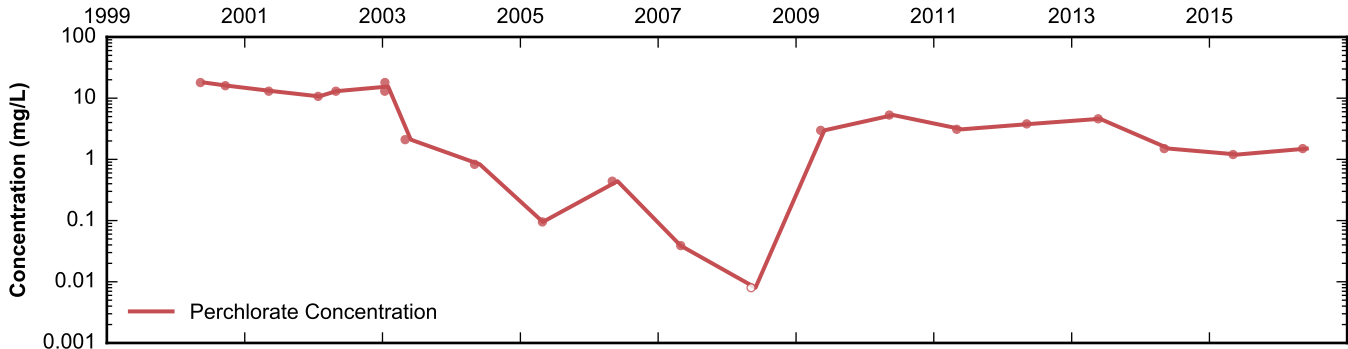

Data Sheet for Well PC-73
Nevada Environmental Response Trust Site
Henderson, Nevada

Data Sheet for Well PC-76
 Nevada Environmental Response Trust Site
 Henderson, Nevada

Data Sheet for Well PC-78
 Nevada Environmental Response Trust Site
 Henderson, Nevada