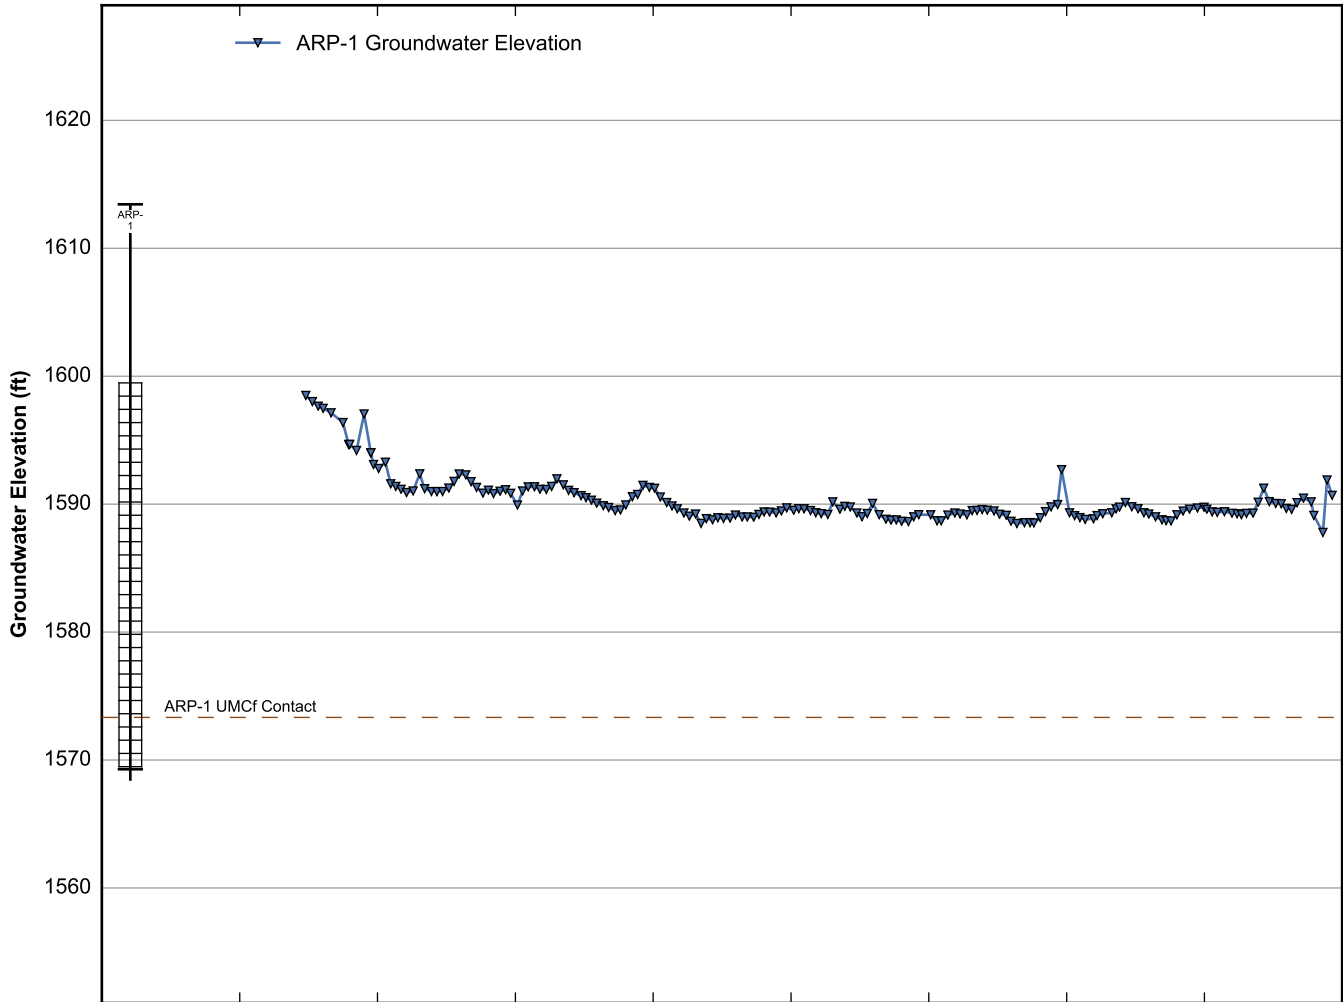

Data Sheet for Well ARP-1
Nevada Environmental Response Trust Site
Henderson, Nevada