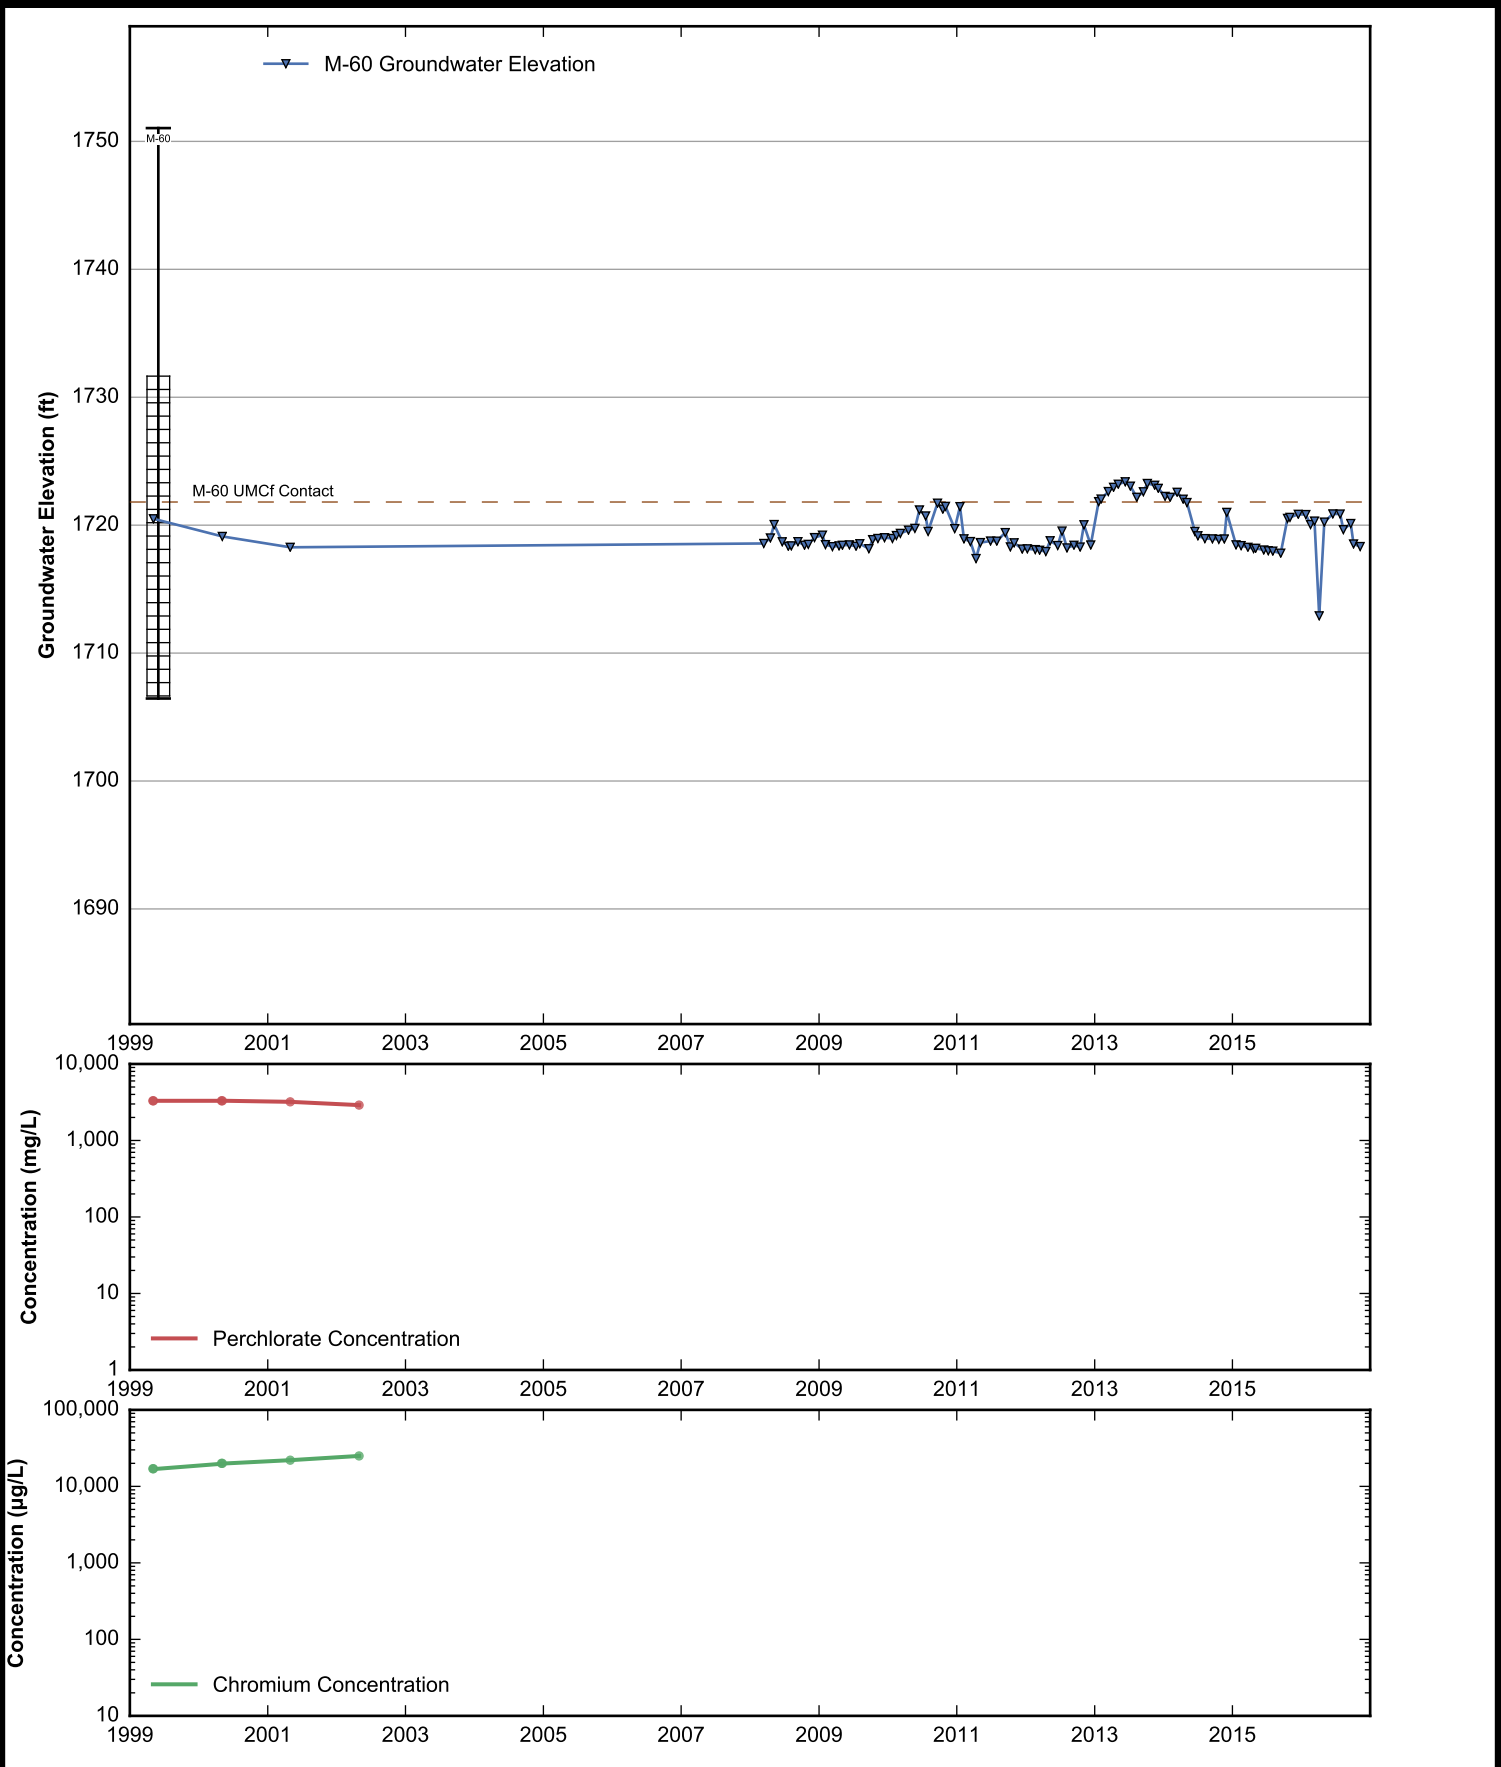

Data Sheet for Well M-60
Nevada Environmental Response Trust Site
Henderson, Nevada