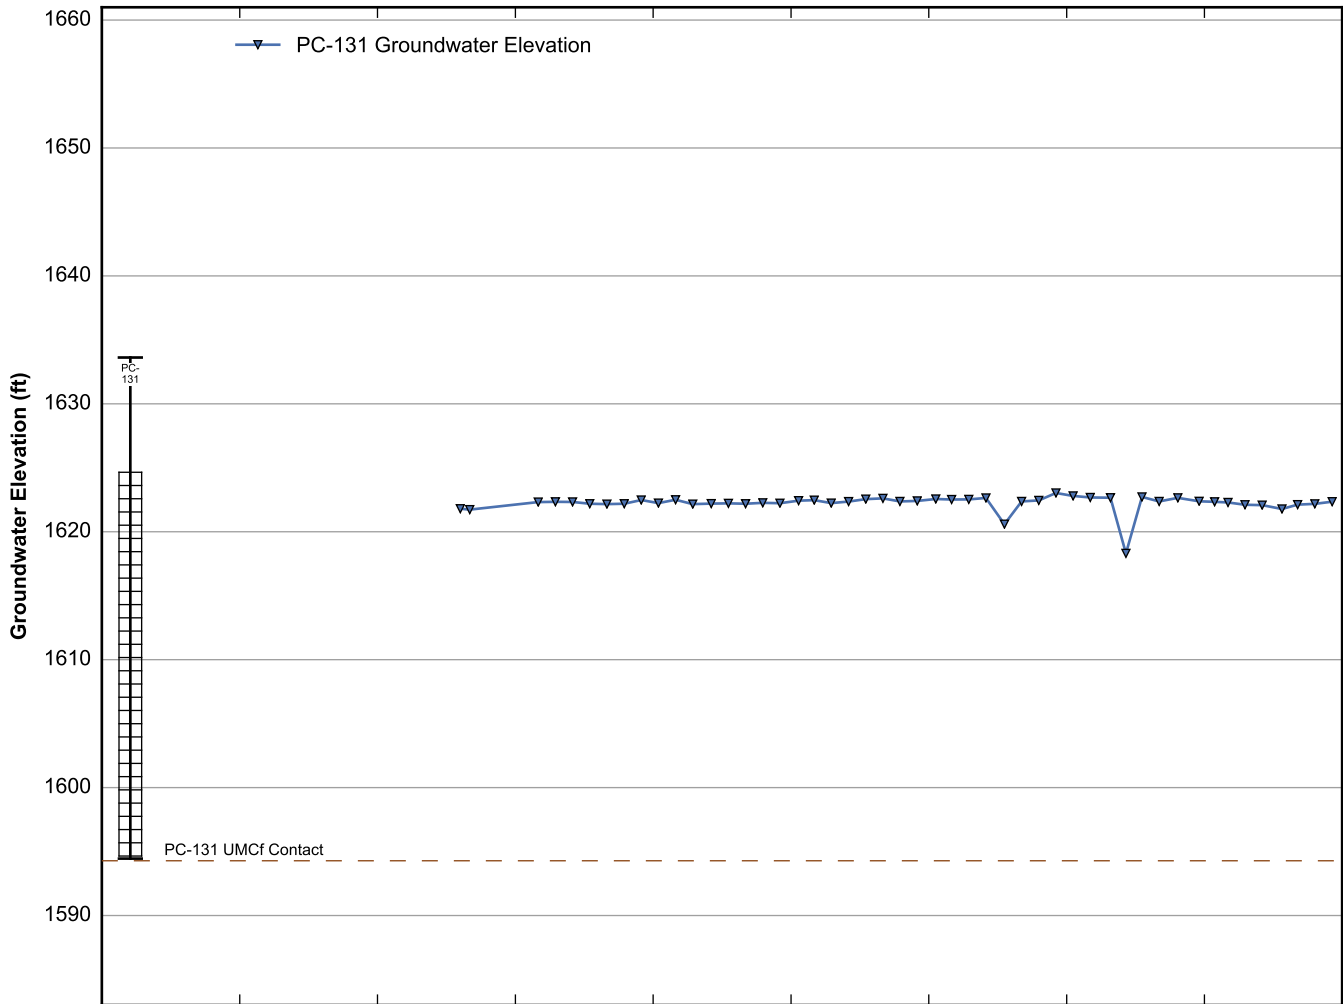

Data Sheet for Well PC-131
Nevada Environmental Response Trust Site
Henderson, Nevada