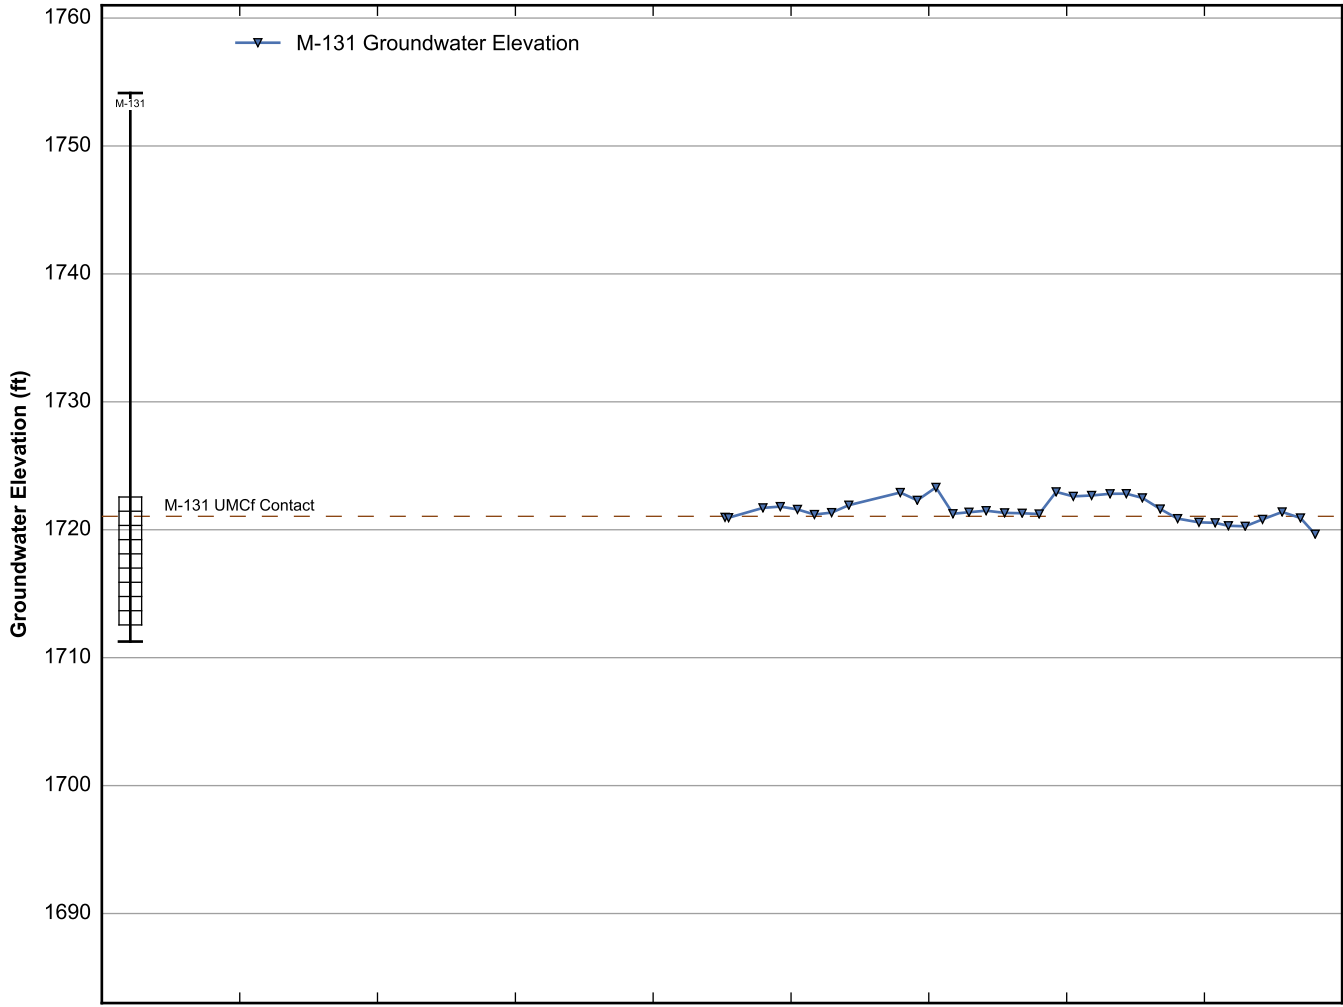

Data Sheet for Well M-131
Nevada Environmental Response Trust Site
Henderson, Nevada