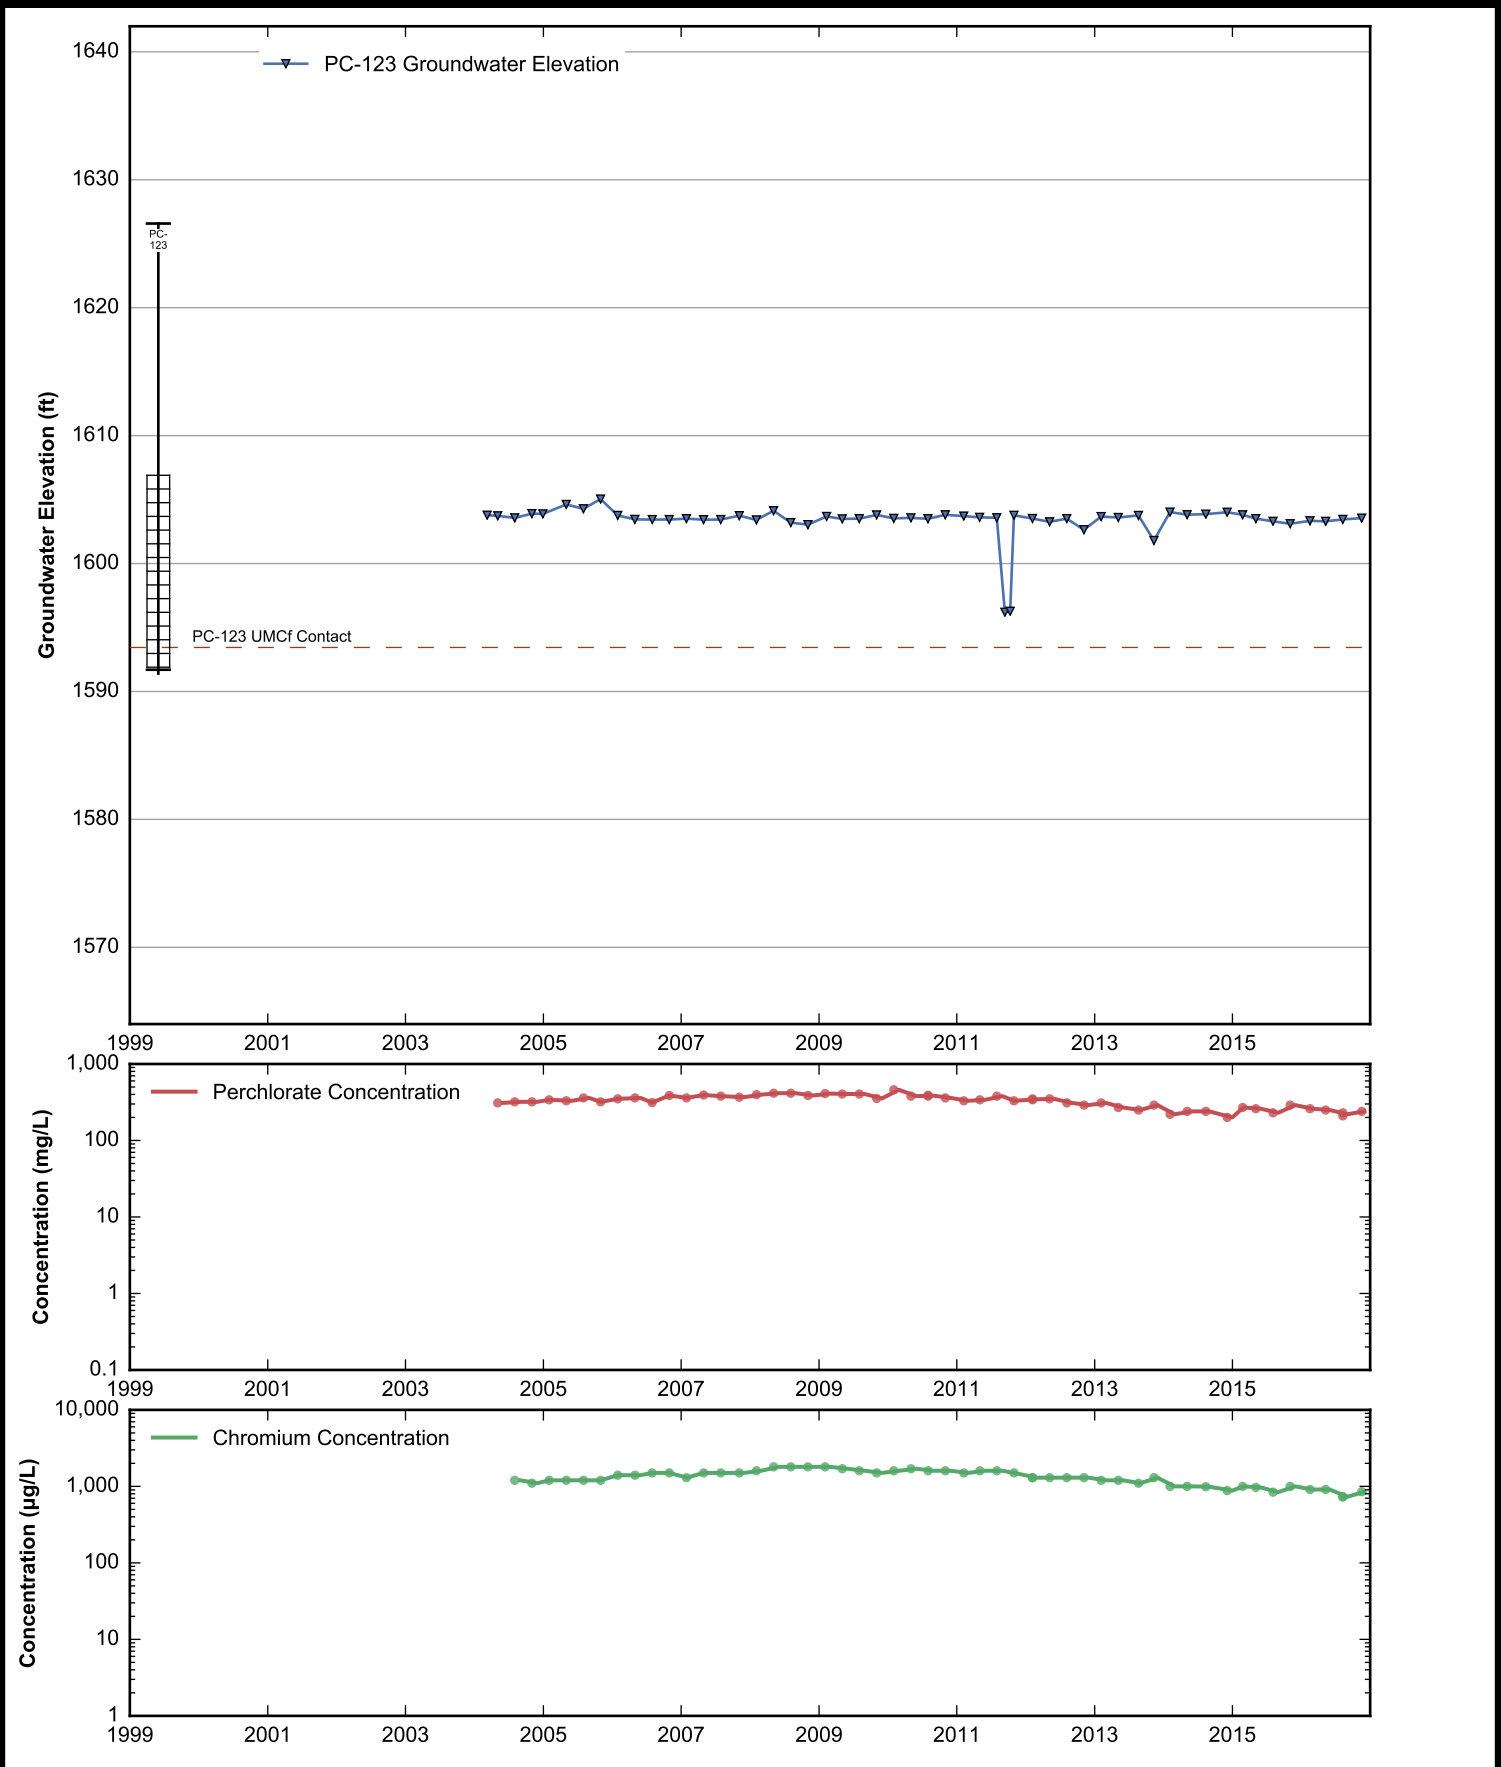

Data Sheet for Well PC-123
Nevada Environmental Response Trust Site
Henderson, Nevada