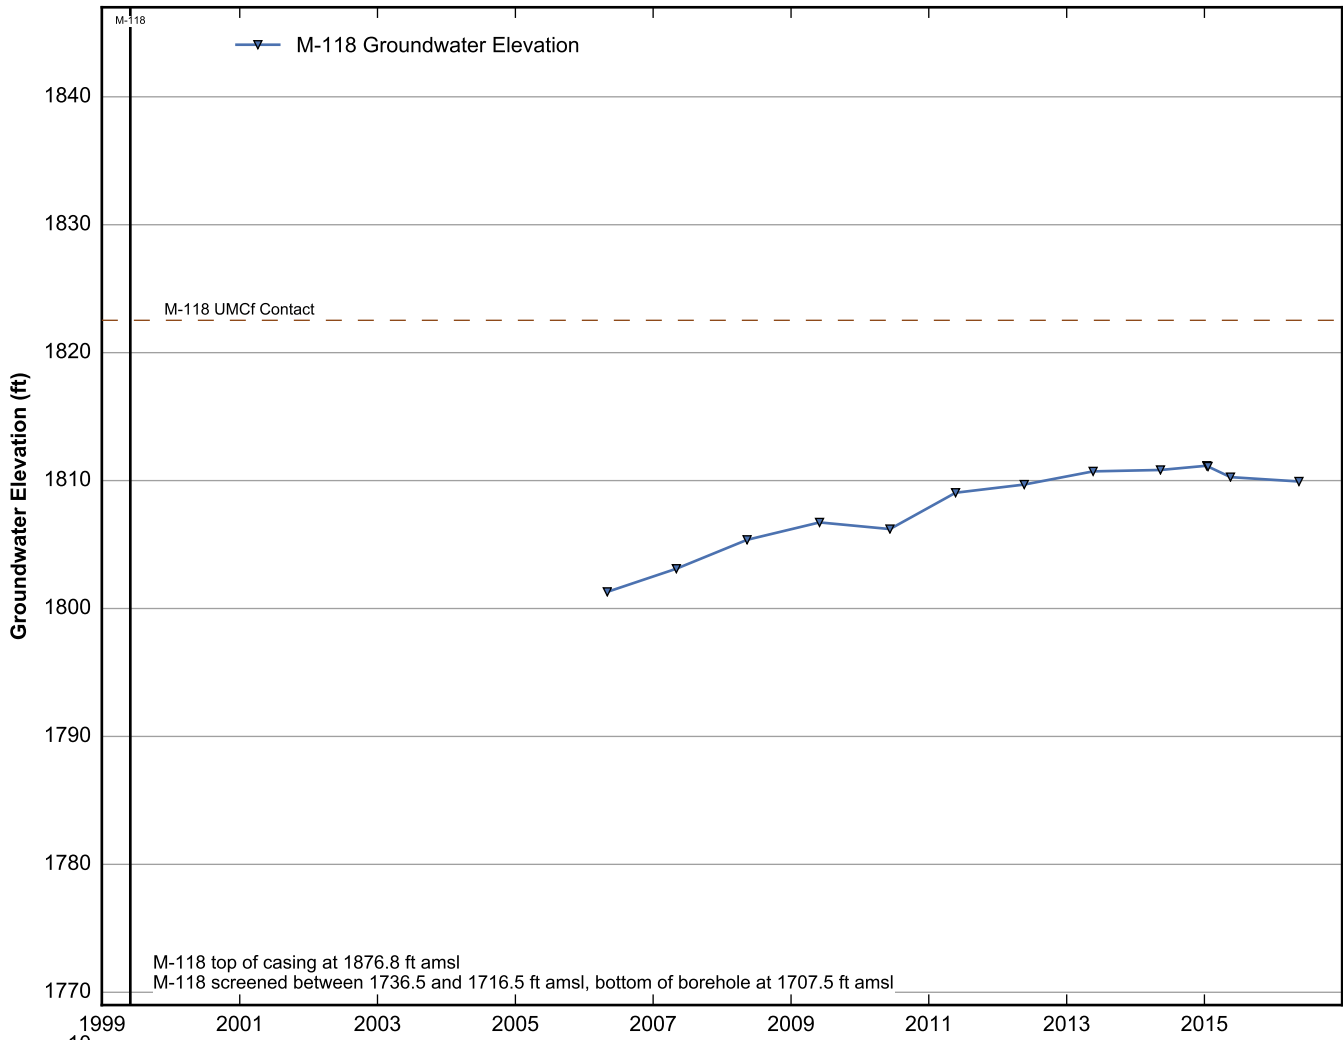

Data Sheet for Well M-118
Nevada Environmental Response Trust Site
Henderson, Nevada