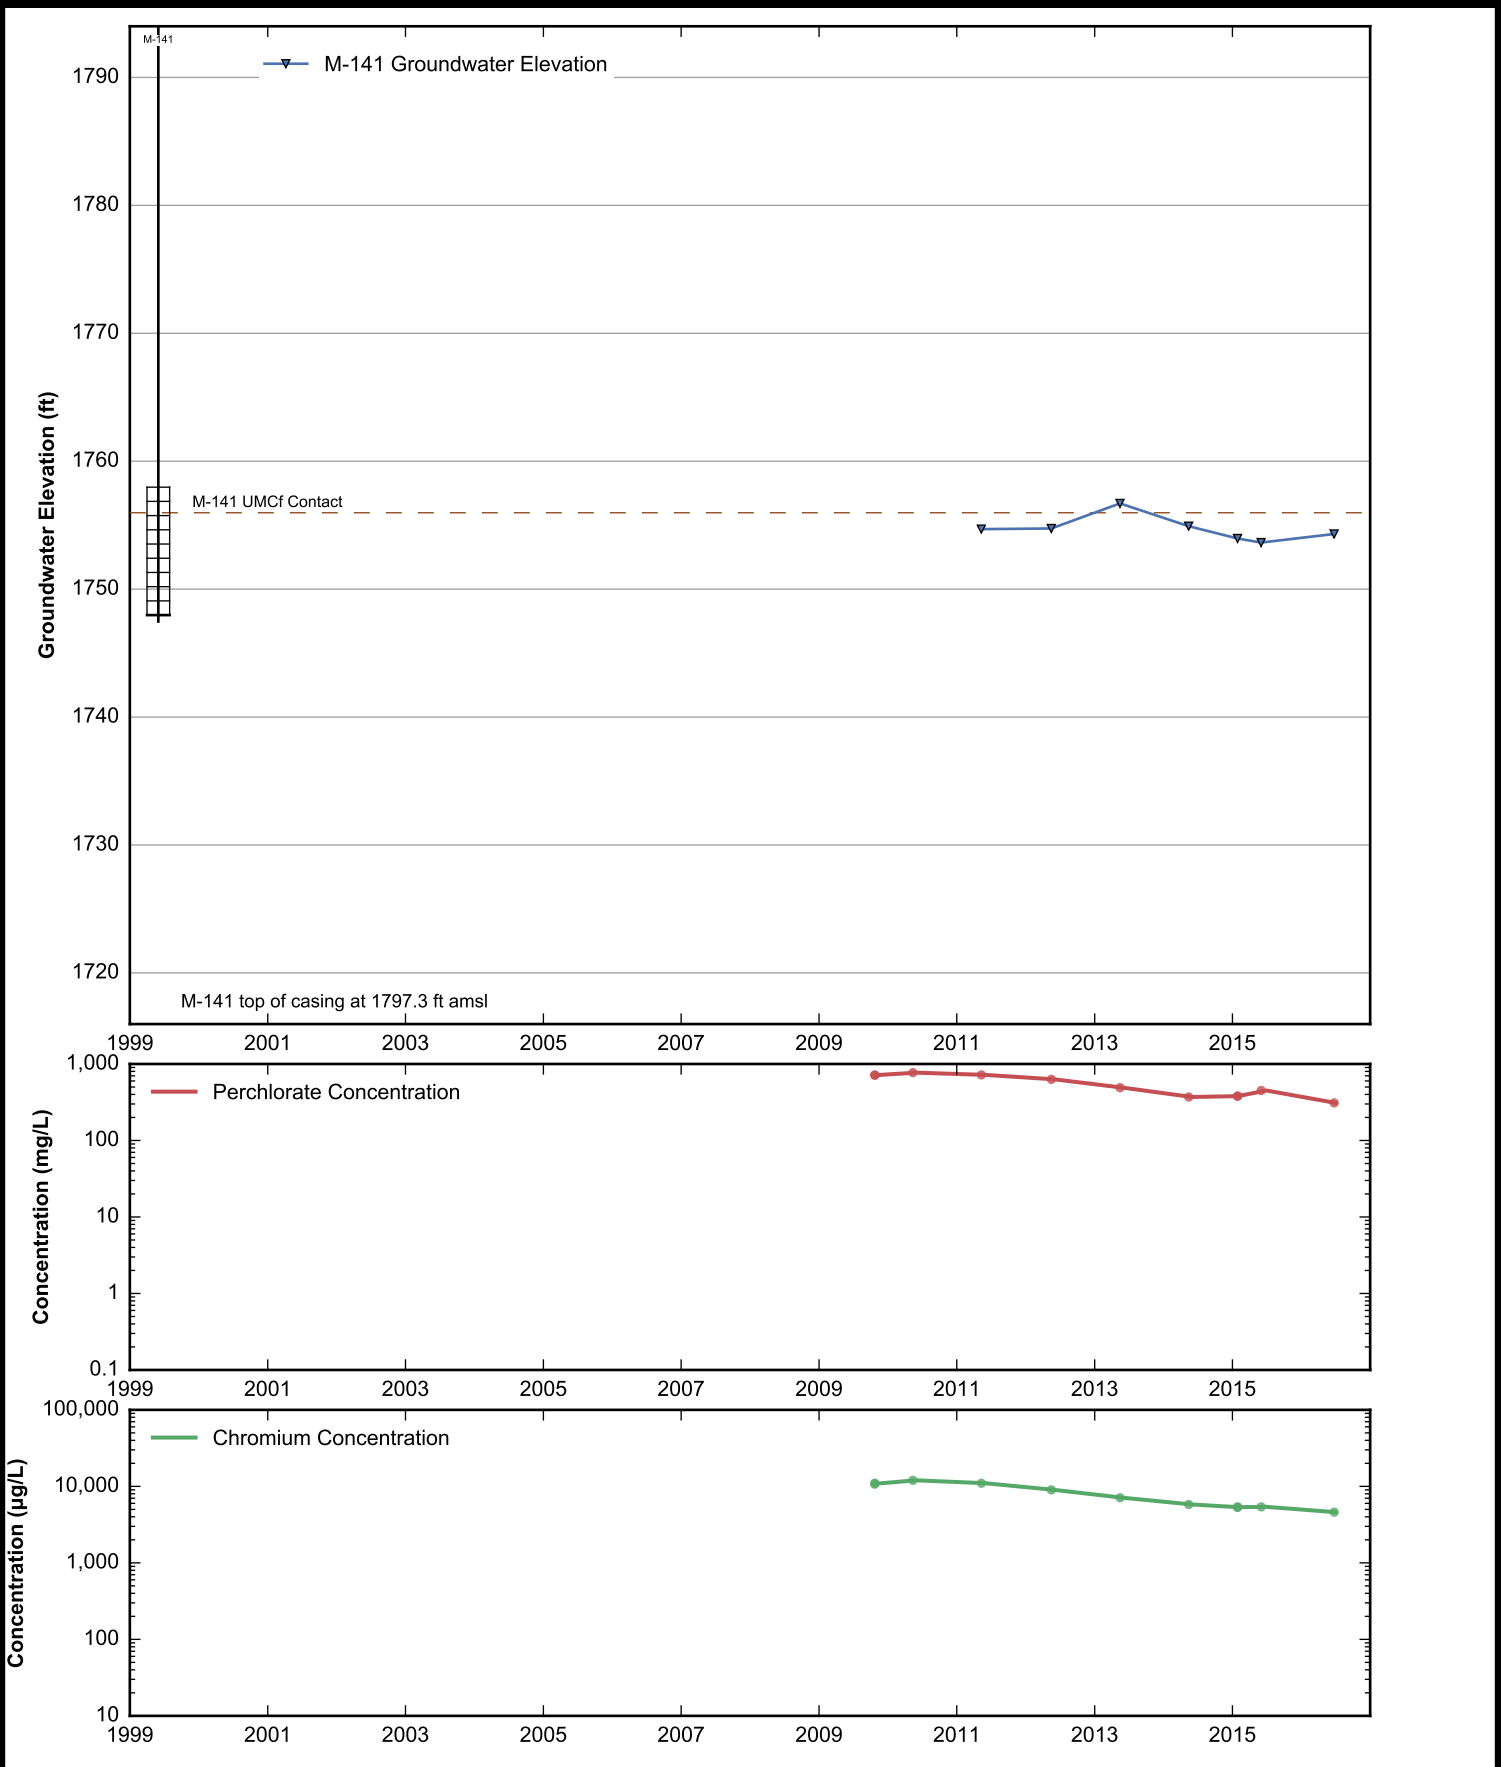

Data Sheet for Well M-141
Nevada Environmental Response Trust Site
Henderson, Nevada