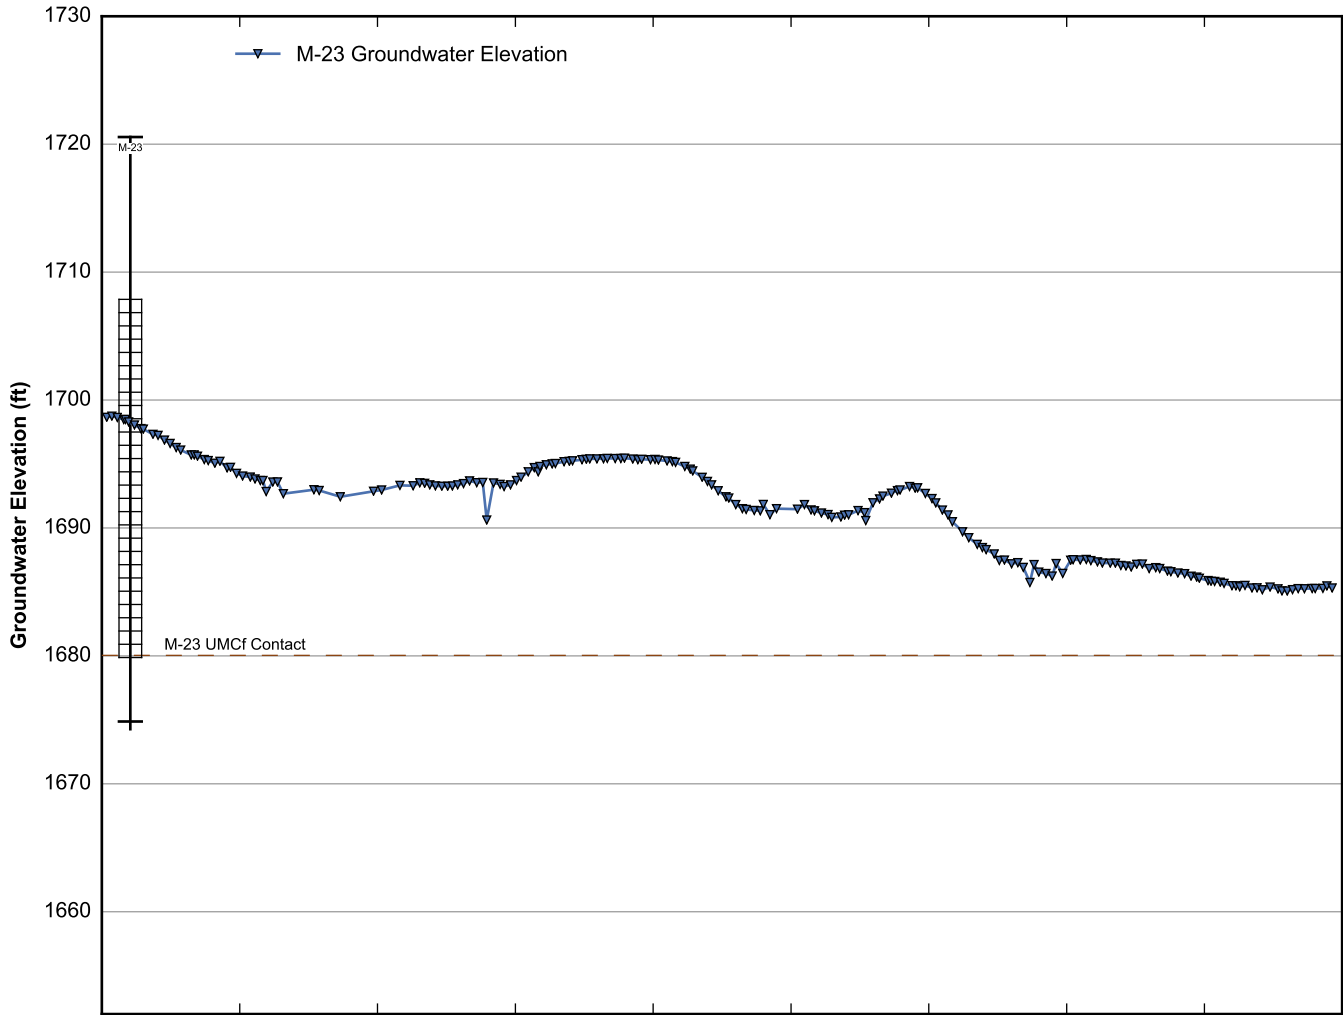

Data Sheet for Well M-23
Nevada Environmental Response Trust Site
Henderson, Nevada