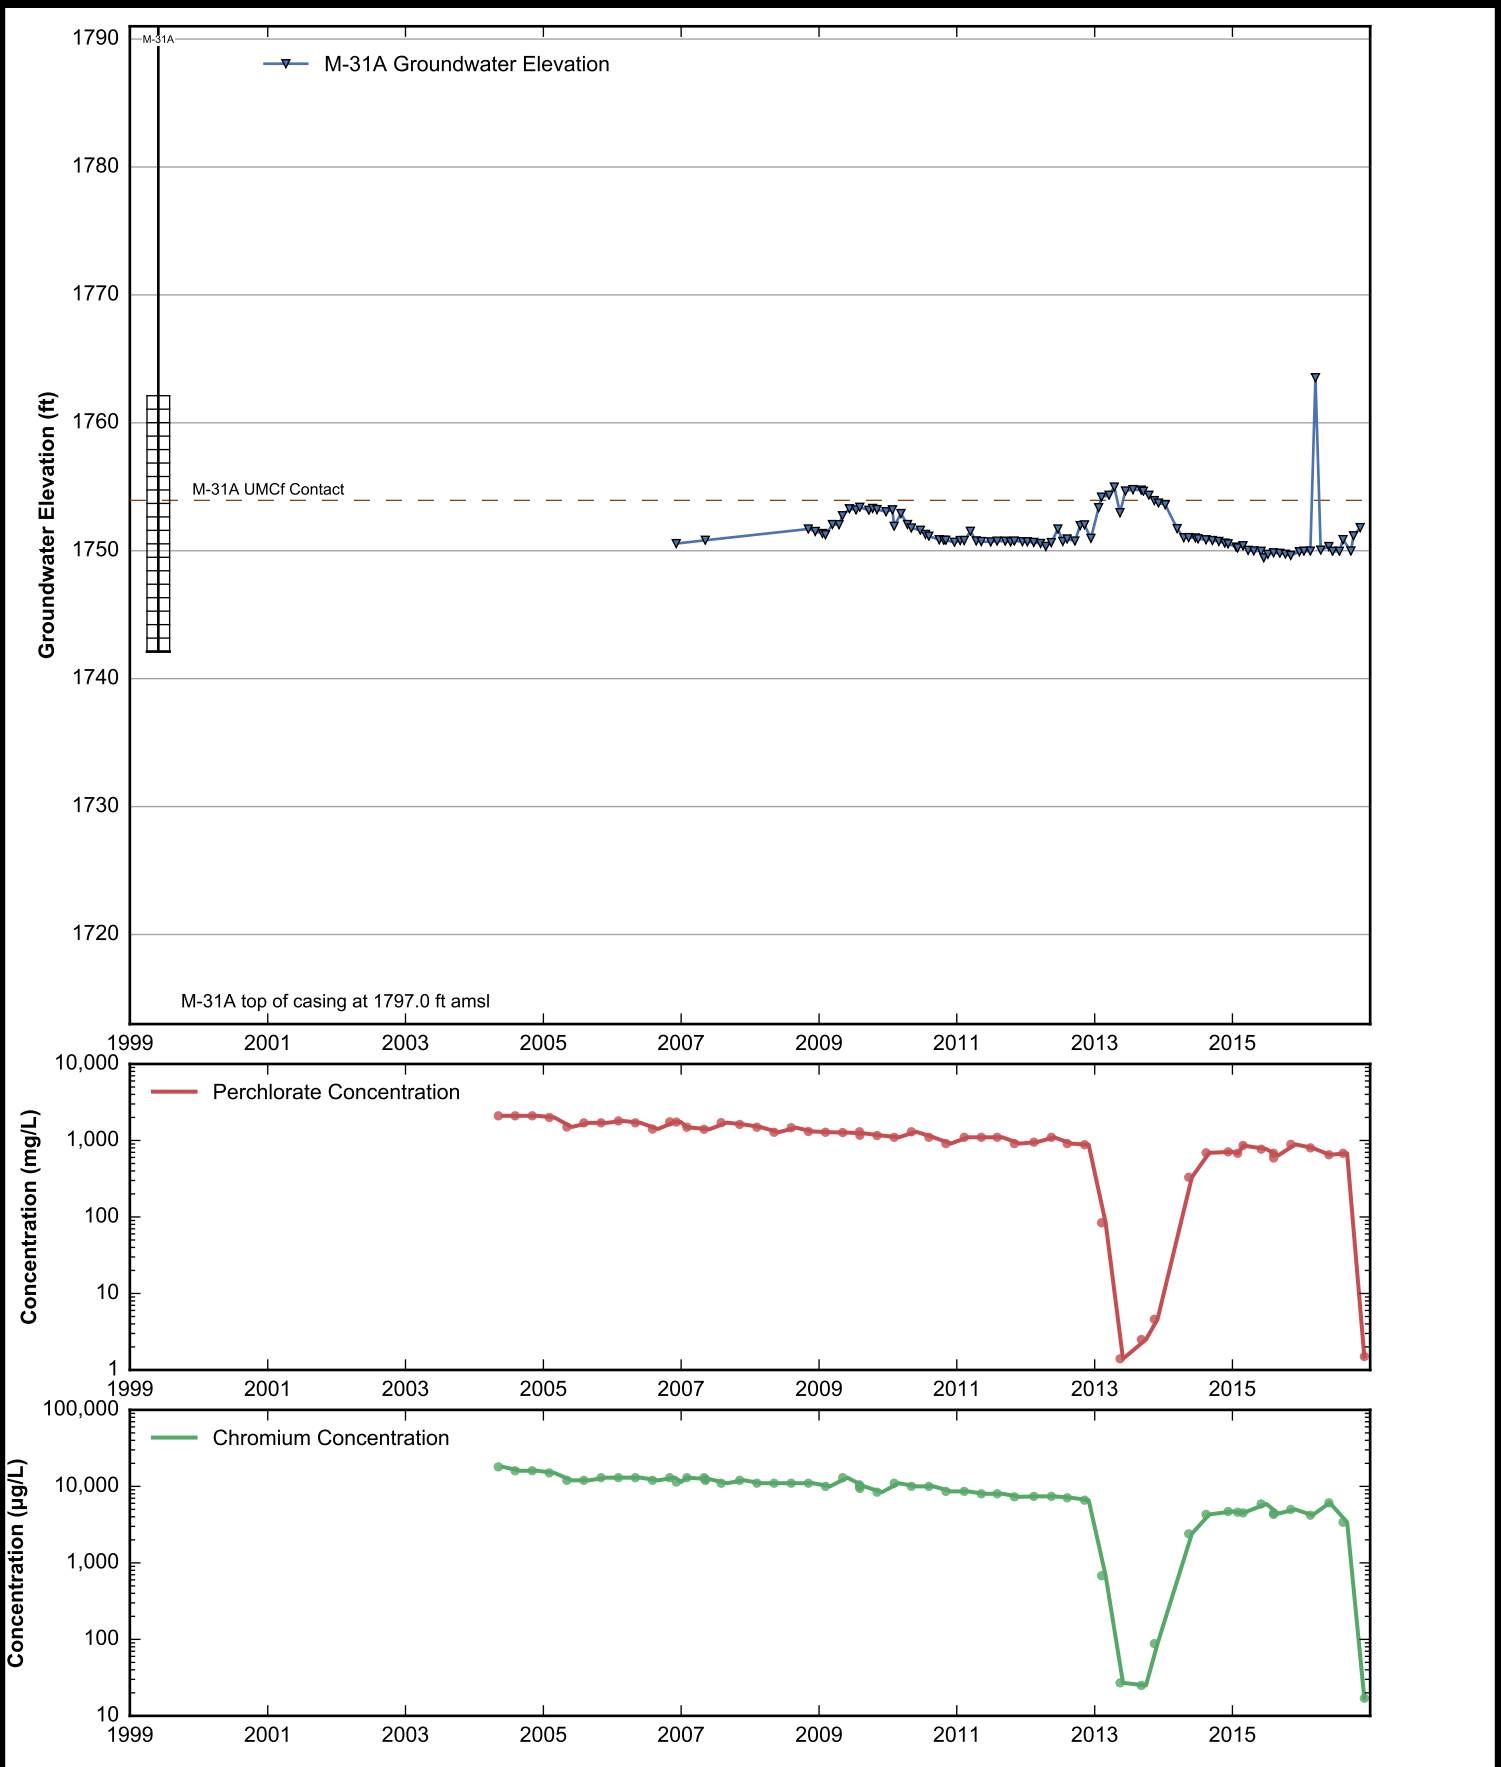

Data Sheet for Well M-31A
Nevada Environmental Response Trust Site
Henderson, Nevada