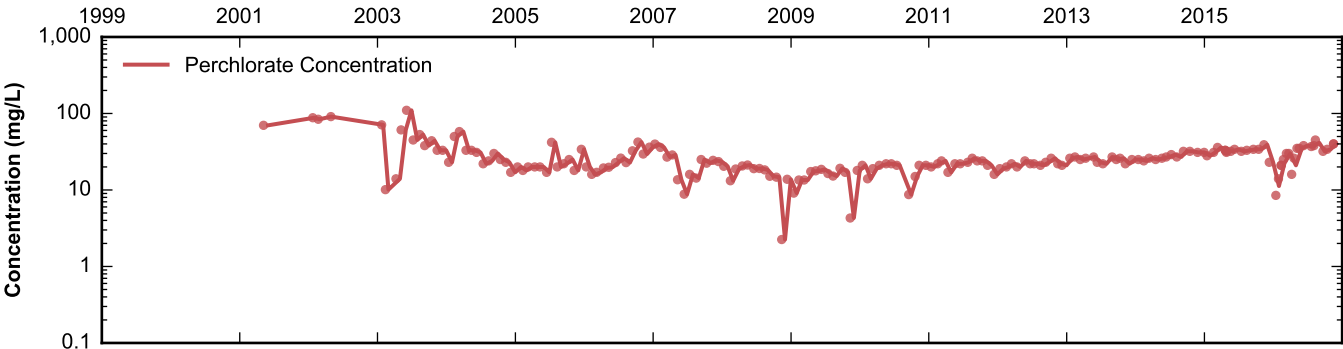

Data Sheet for Well PC-98R
Nevada Environmental Response Trust Site
Henderson, Nevada