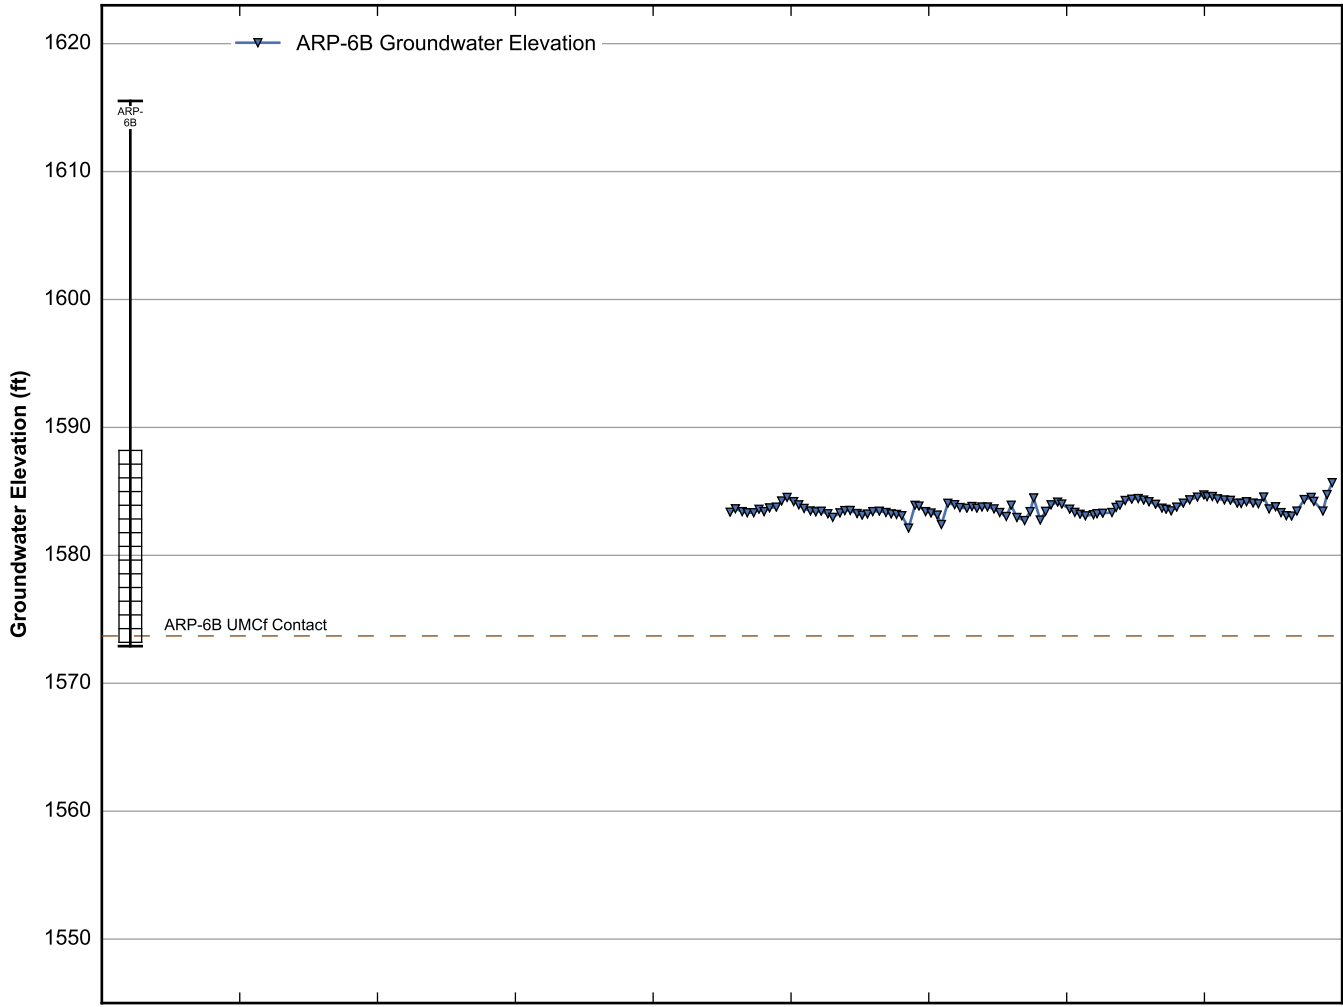

Data Sheet for Well ARP-6B
Nevada Environmental Response Trust Site
Henderson, Nevada