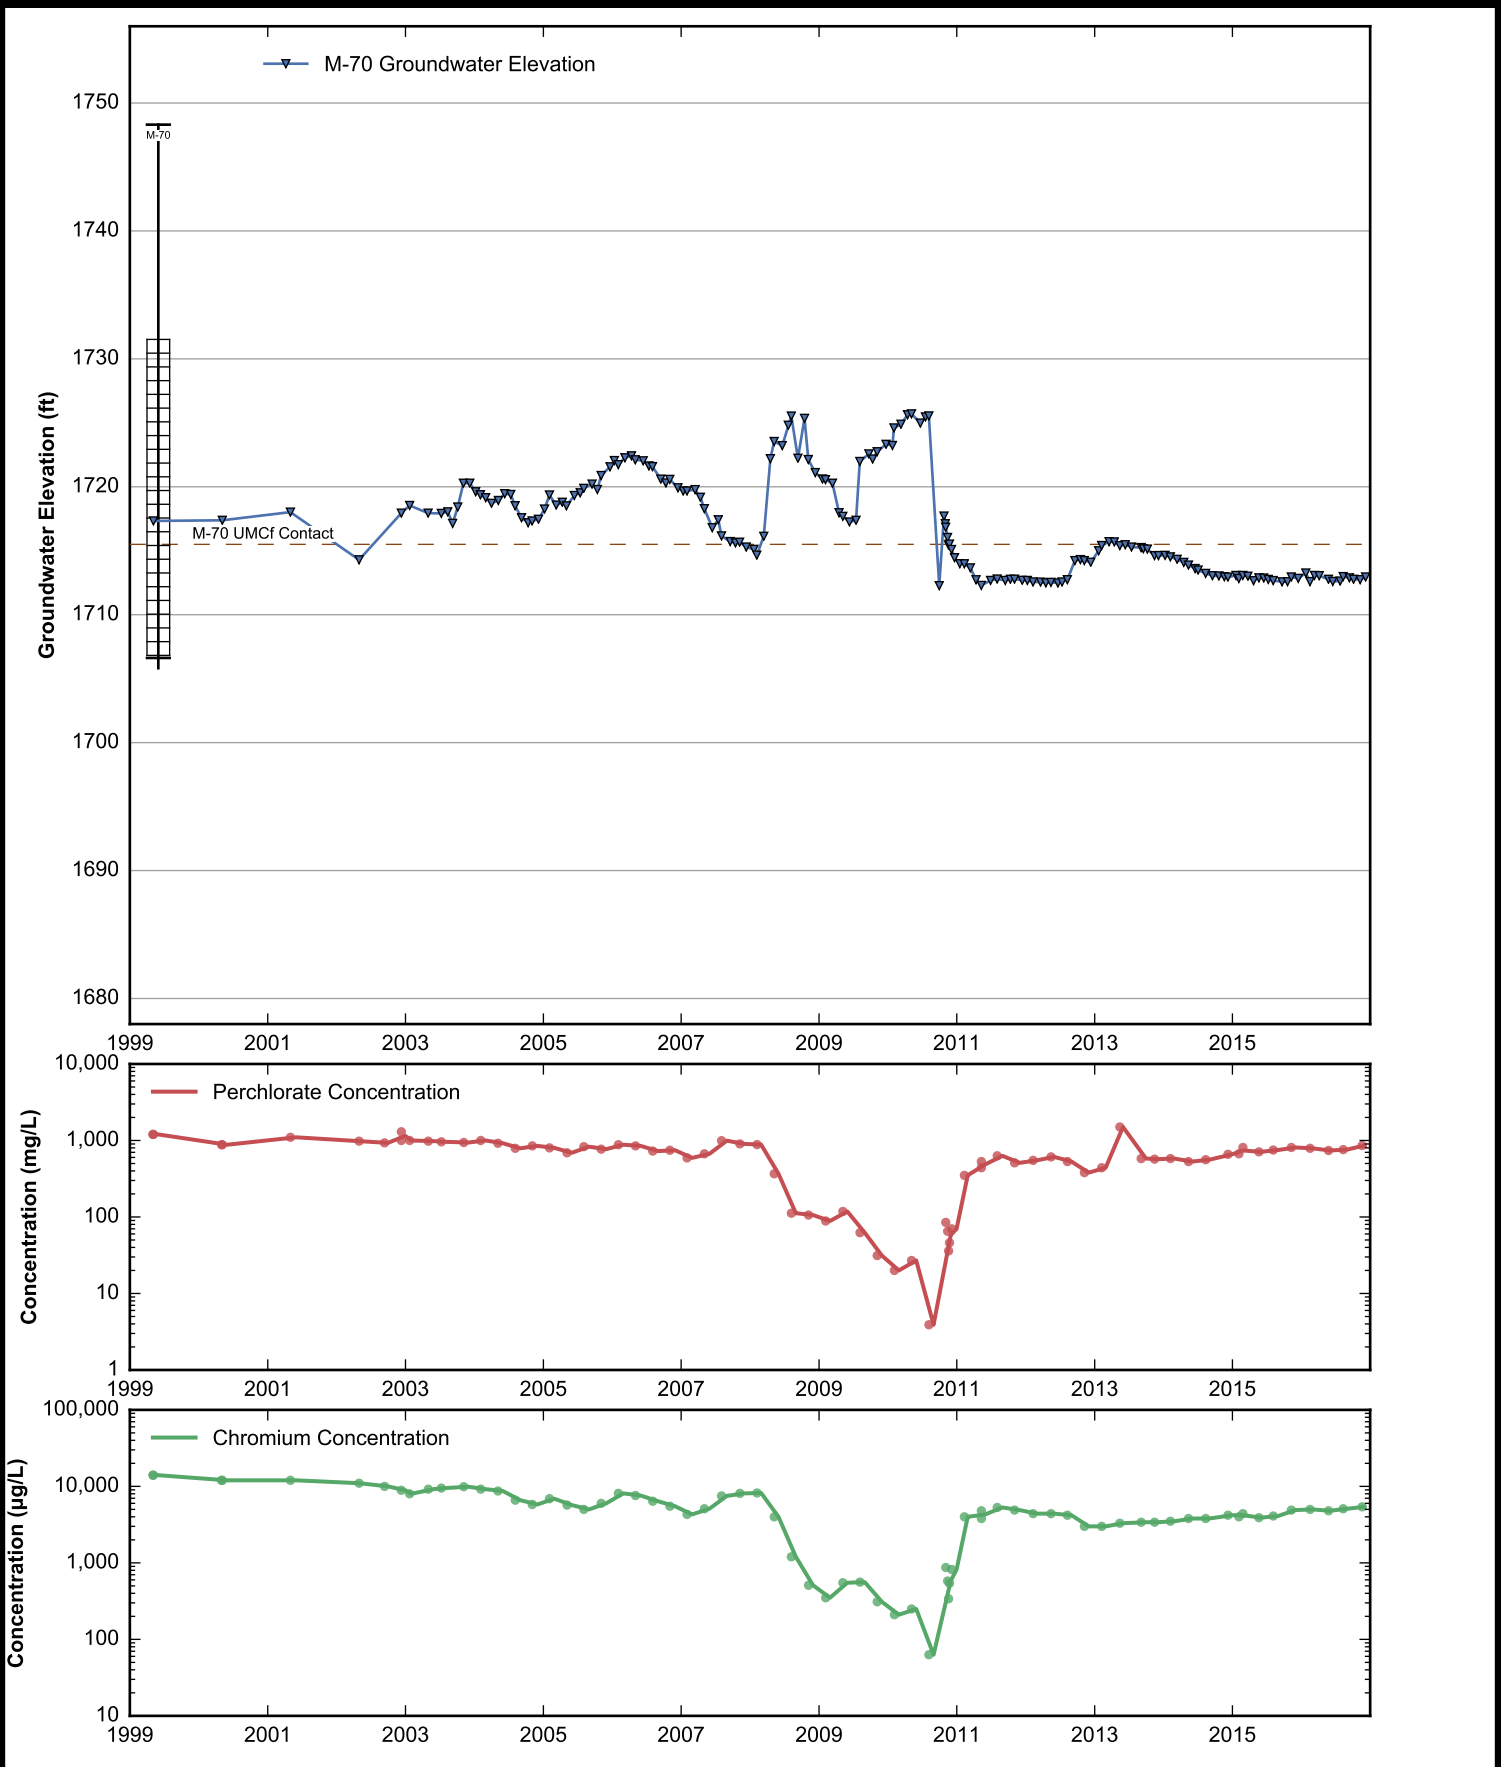

Data Sheet for Well M-70
Nevada Environmental Response Trust Site
Henderson, Nevada