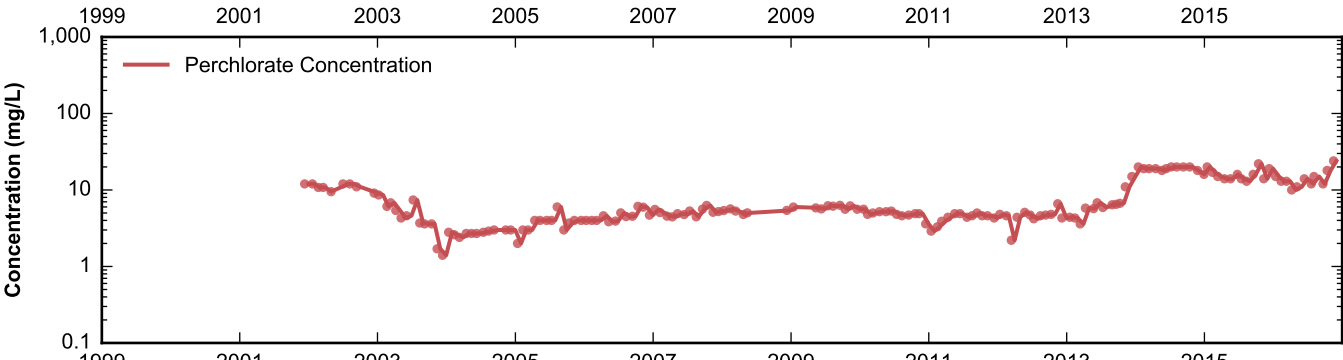

Data Sheet for Well ARP-7
Nevada Environmental Response Trust Site
Henderson, Nevada