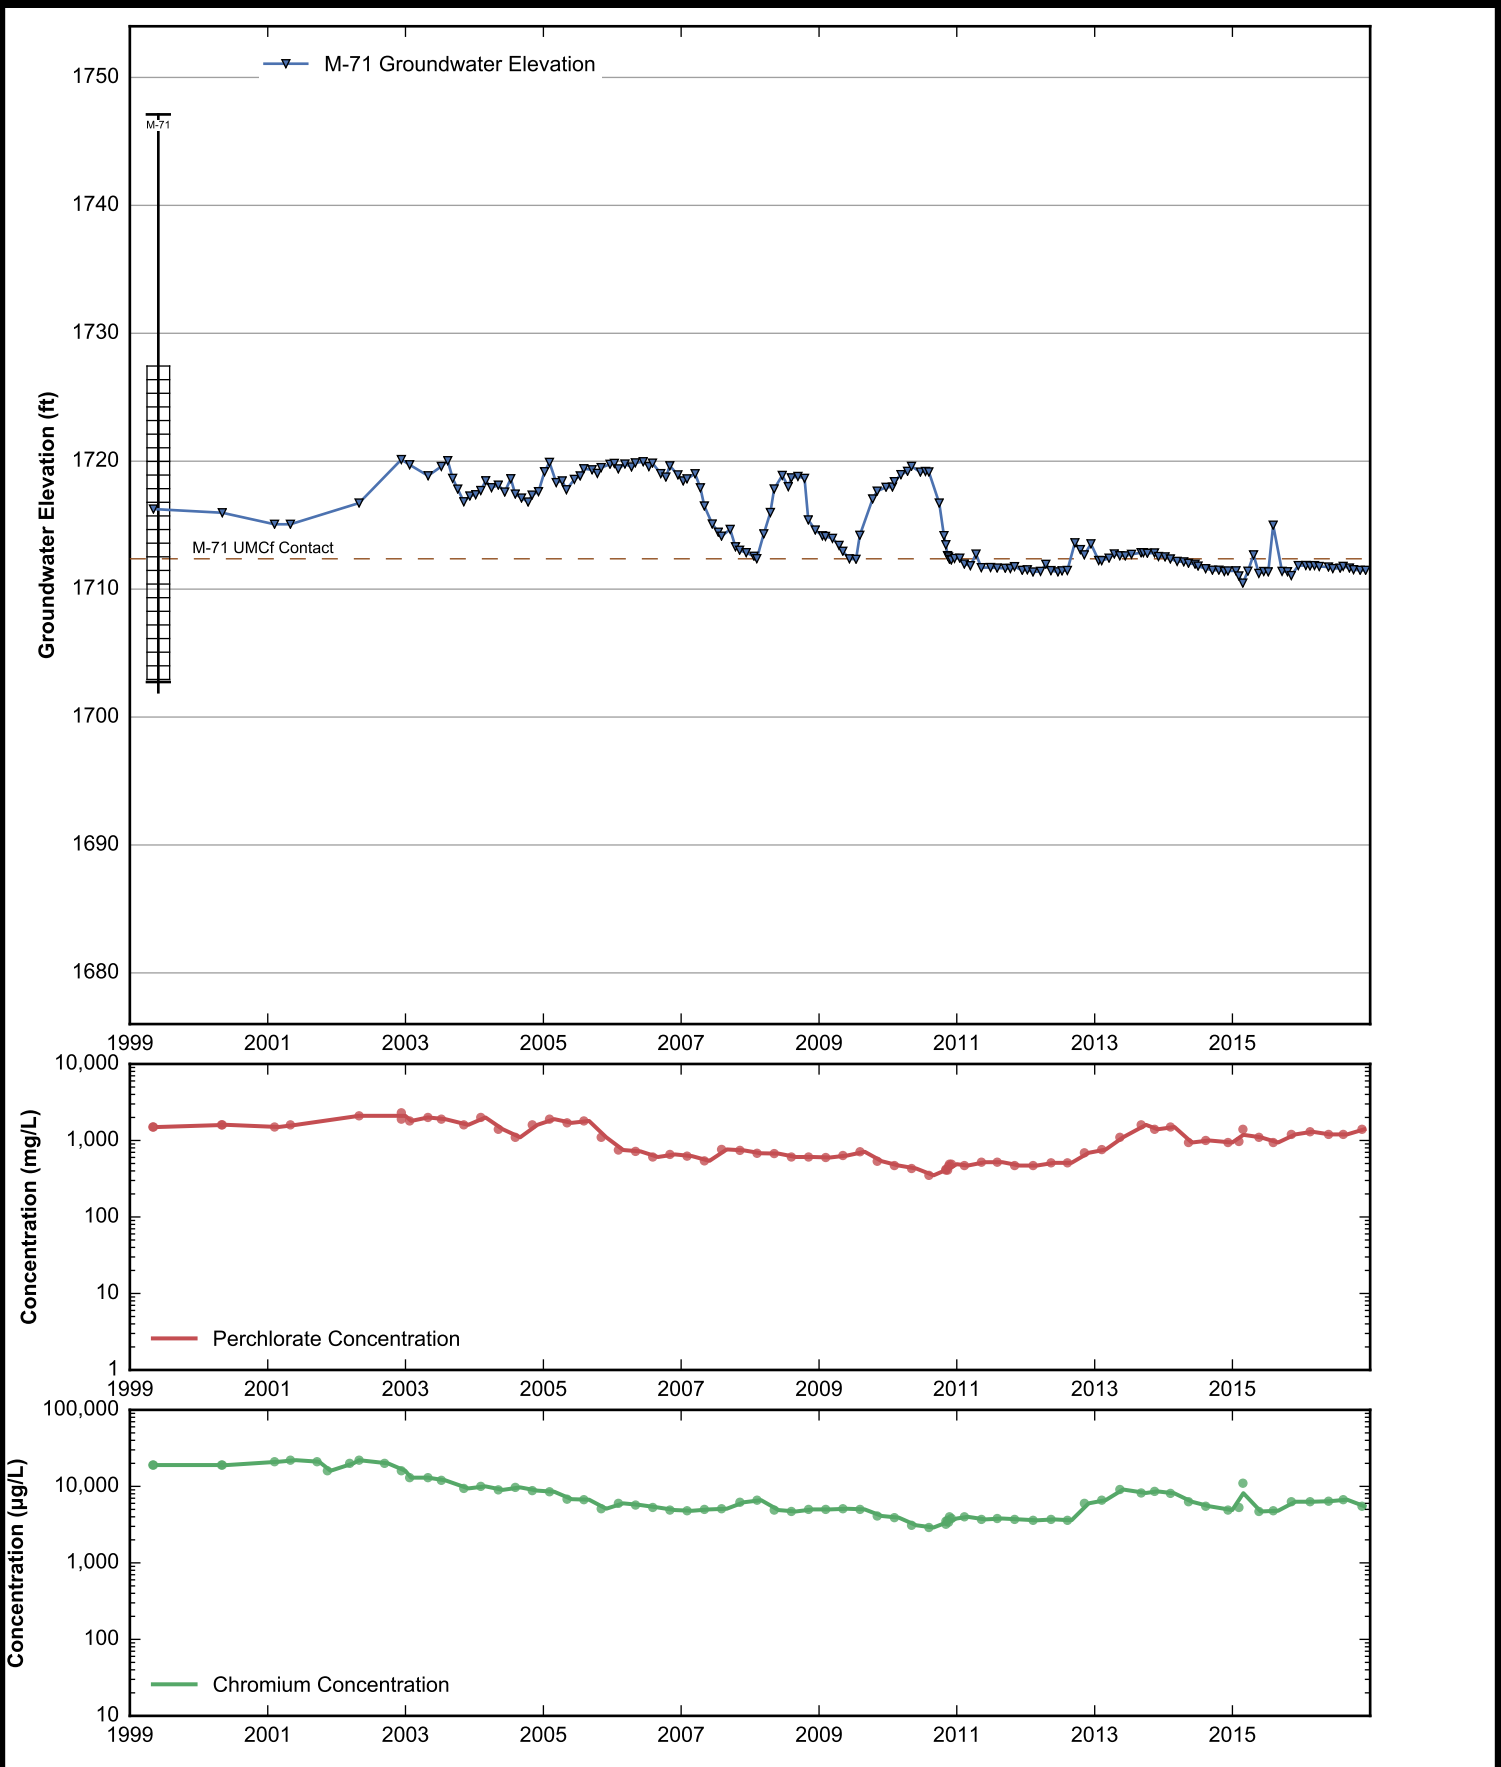

Data Sheet for Well M-71
Nevada Environmental Response Trust Site
Henderson, Nevada