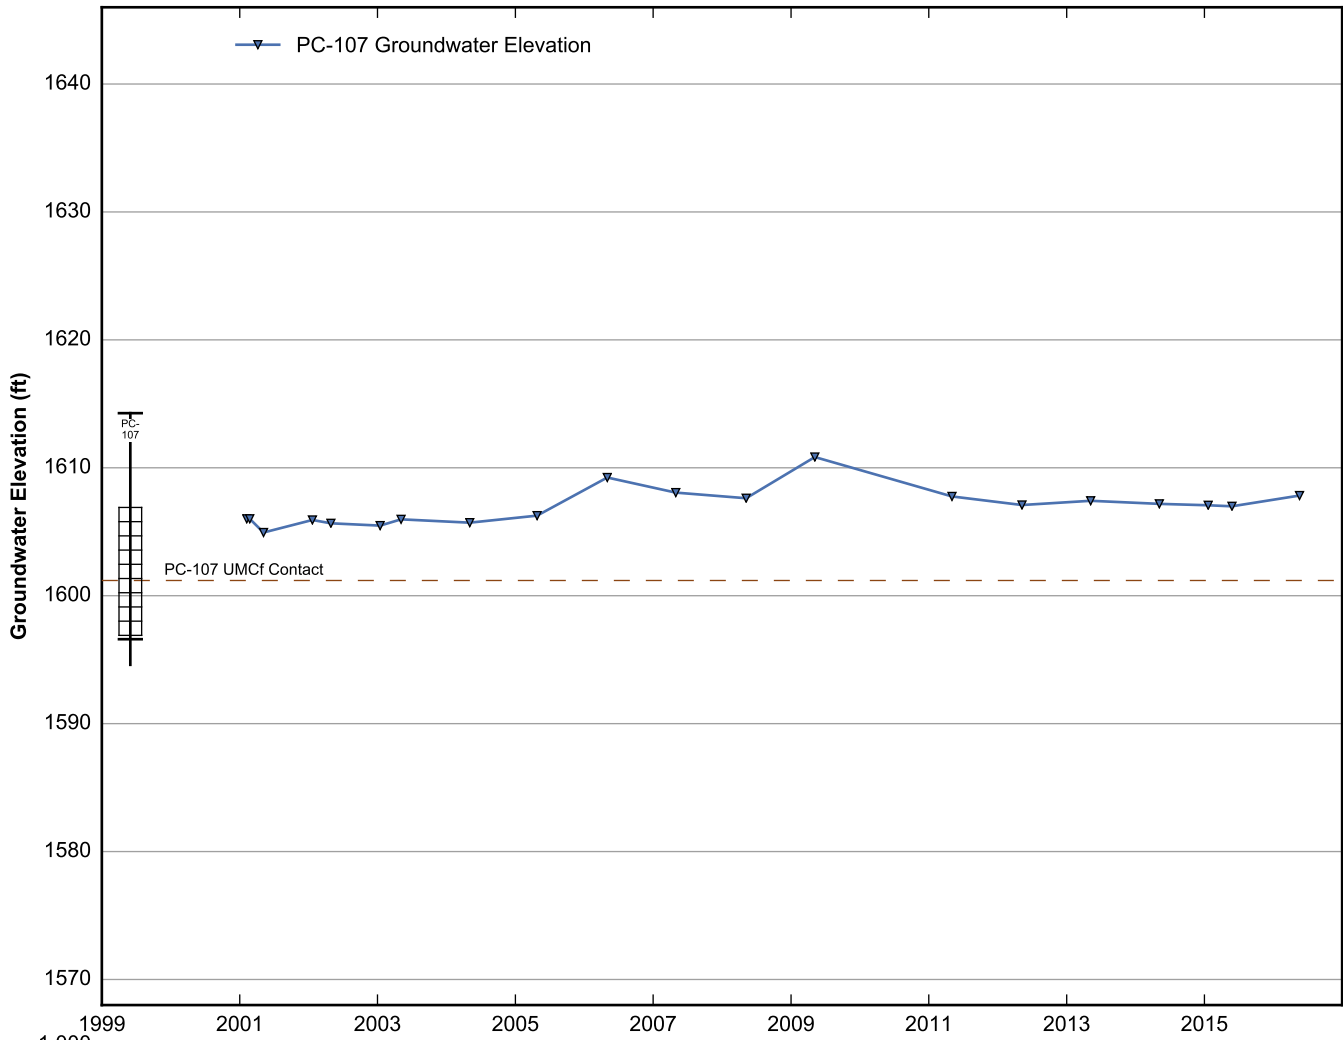

Data Sheet for Well PC-107
Nevada Environmental Response Trust Site
Henderson, Nevada