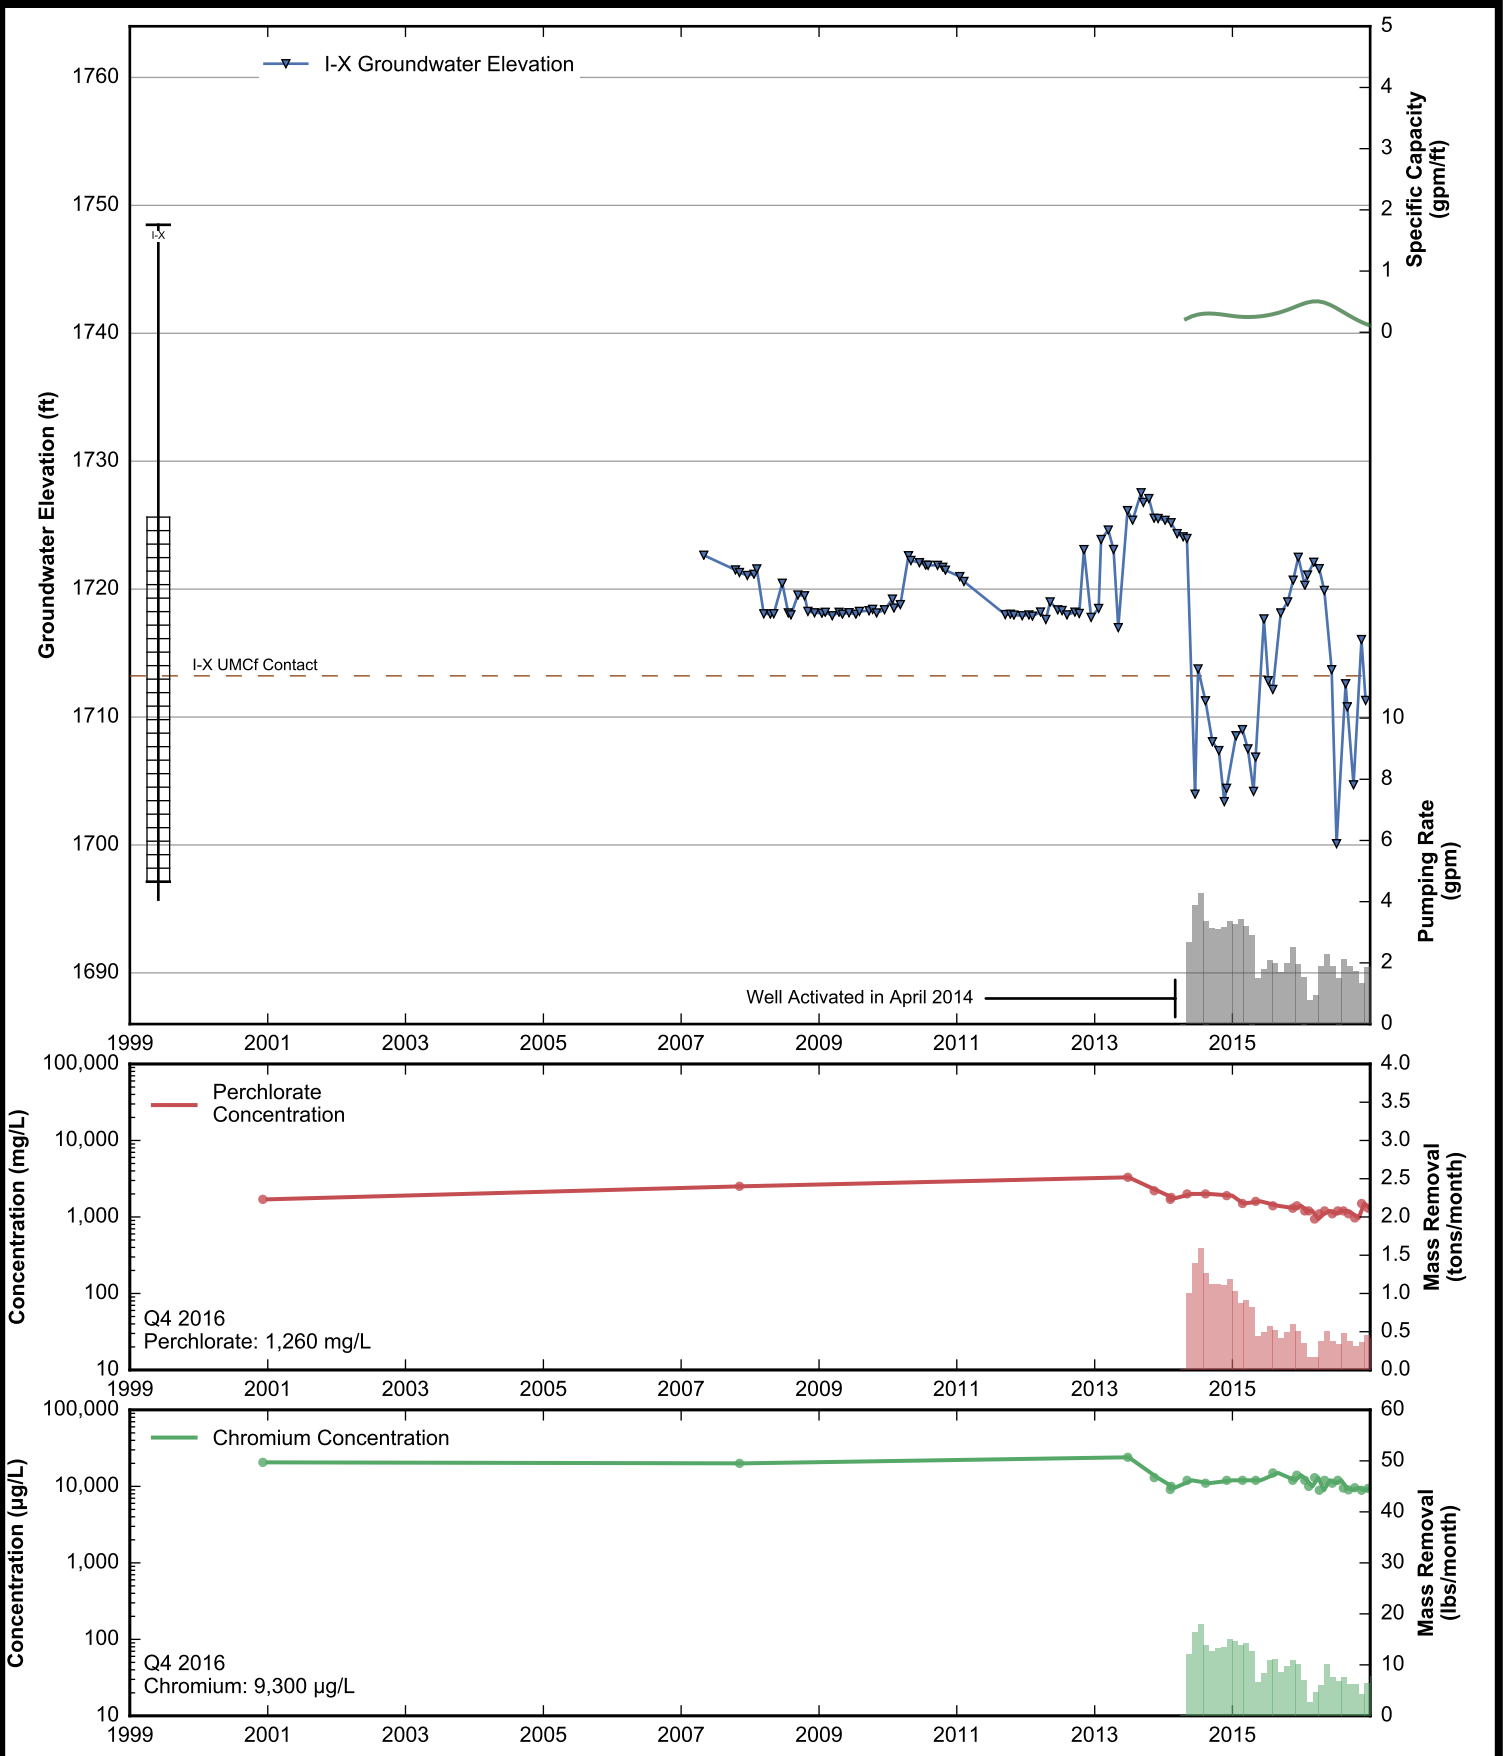

Data Sheet for Well I-X
Nevada Environmental Response Trust Site
Henderson, Nevada