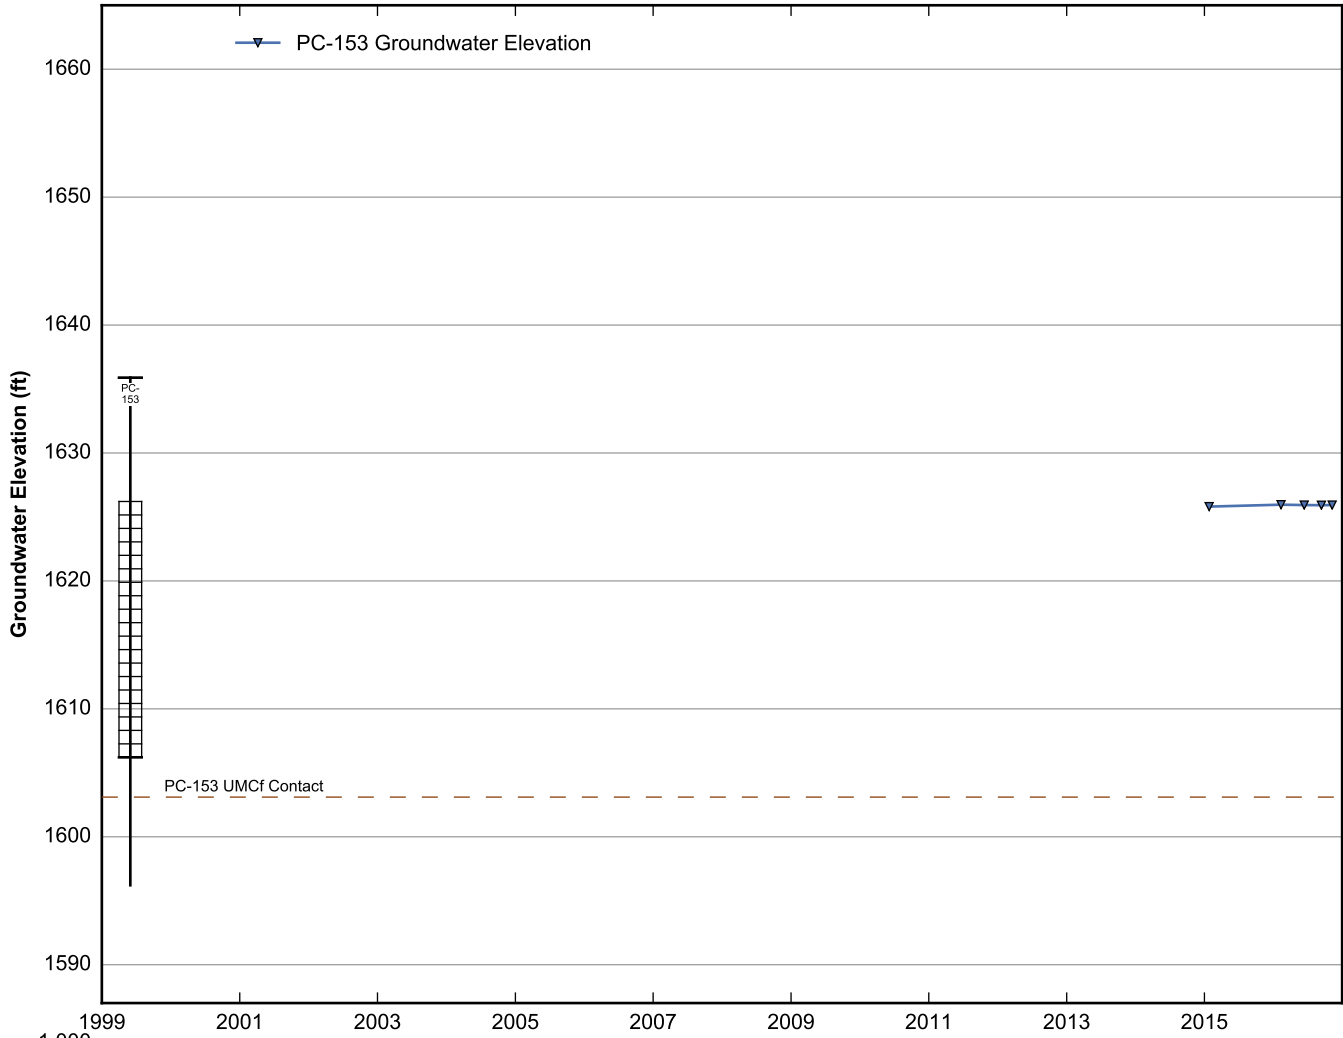

Data Sheet for Well PC-153
Nevada Environmental Response Trust Site
Henderson, Nevada