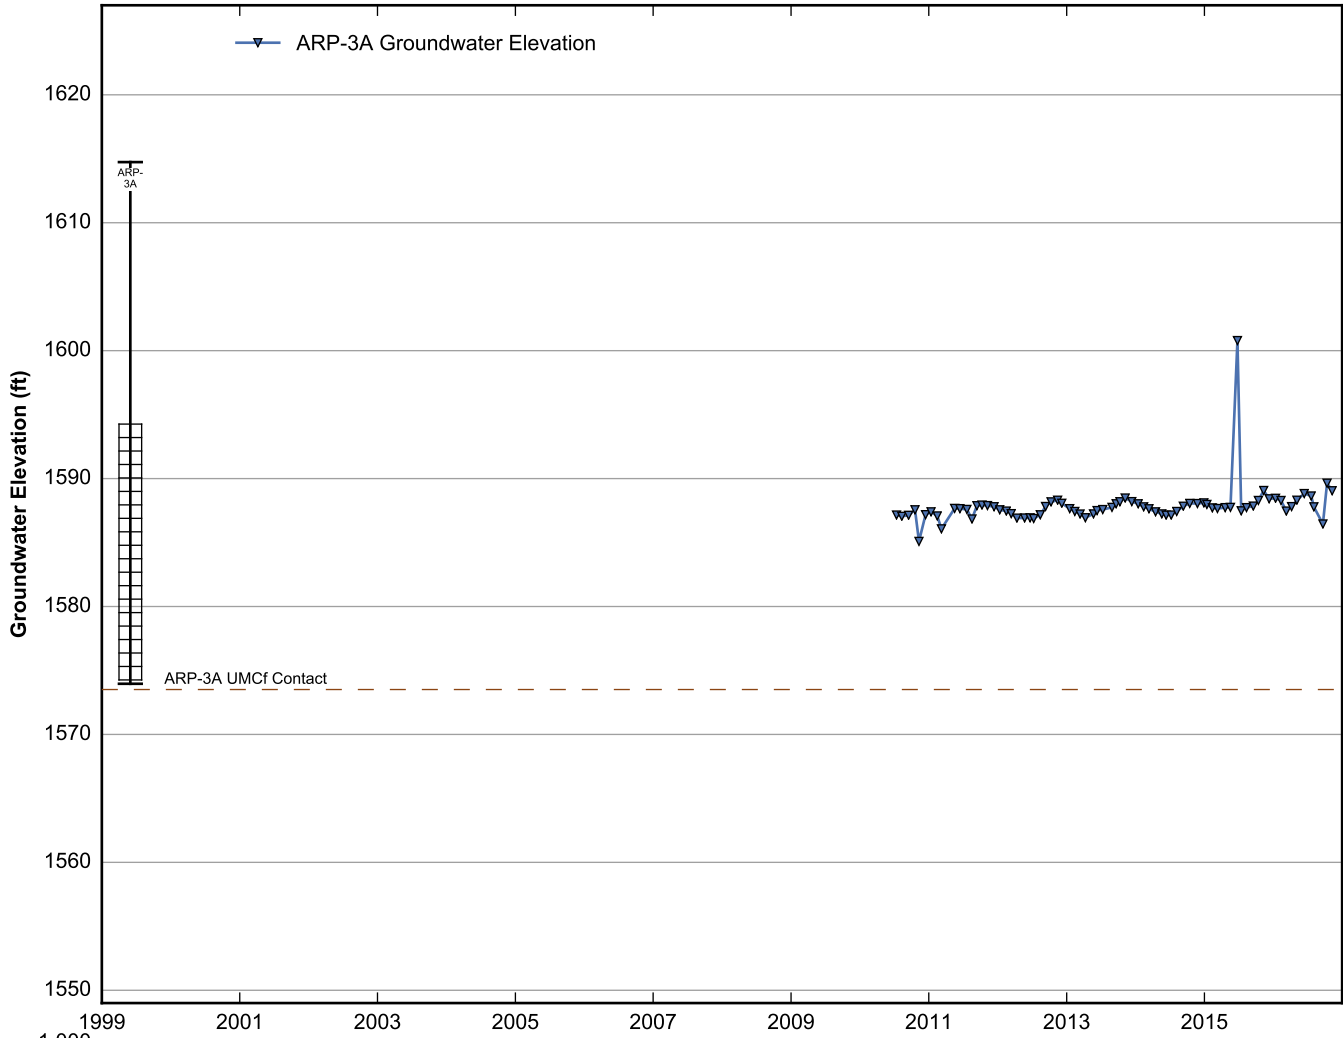

Data Sheet for Well ARP-3A
Nevada Environmental Response Trust Site
Henderson, Nevada