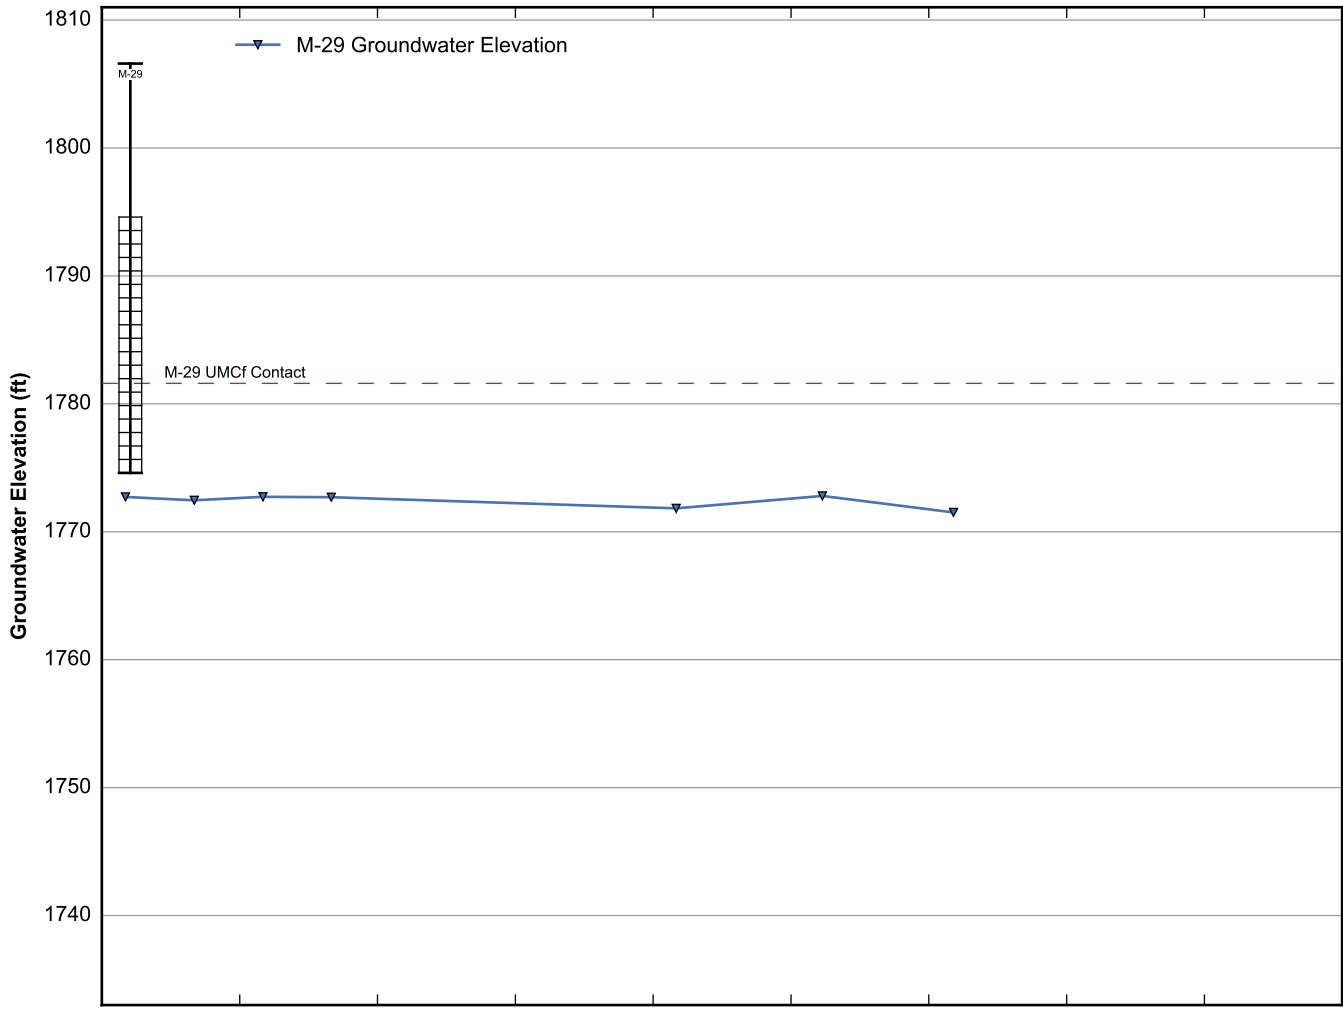

Data Sheet for Well M-29
Nevada Environmental Response Trust Site
Henderson, Nevada