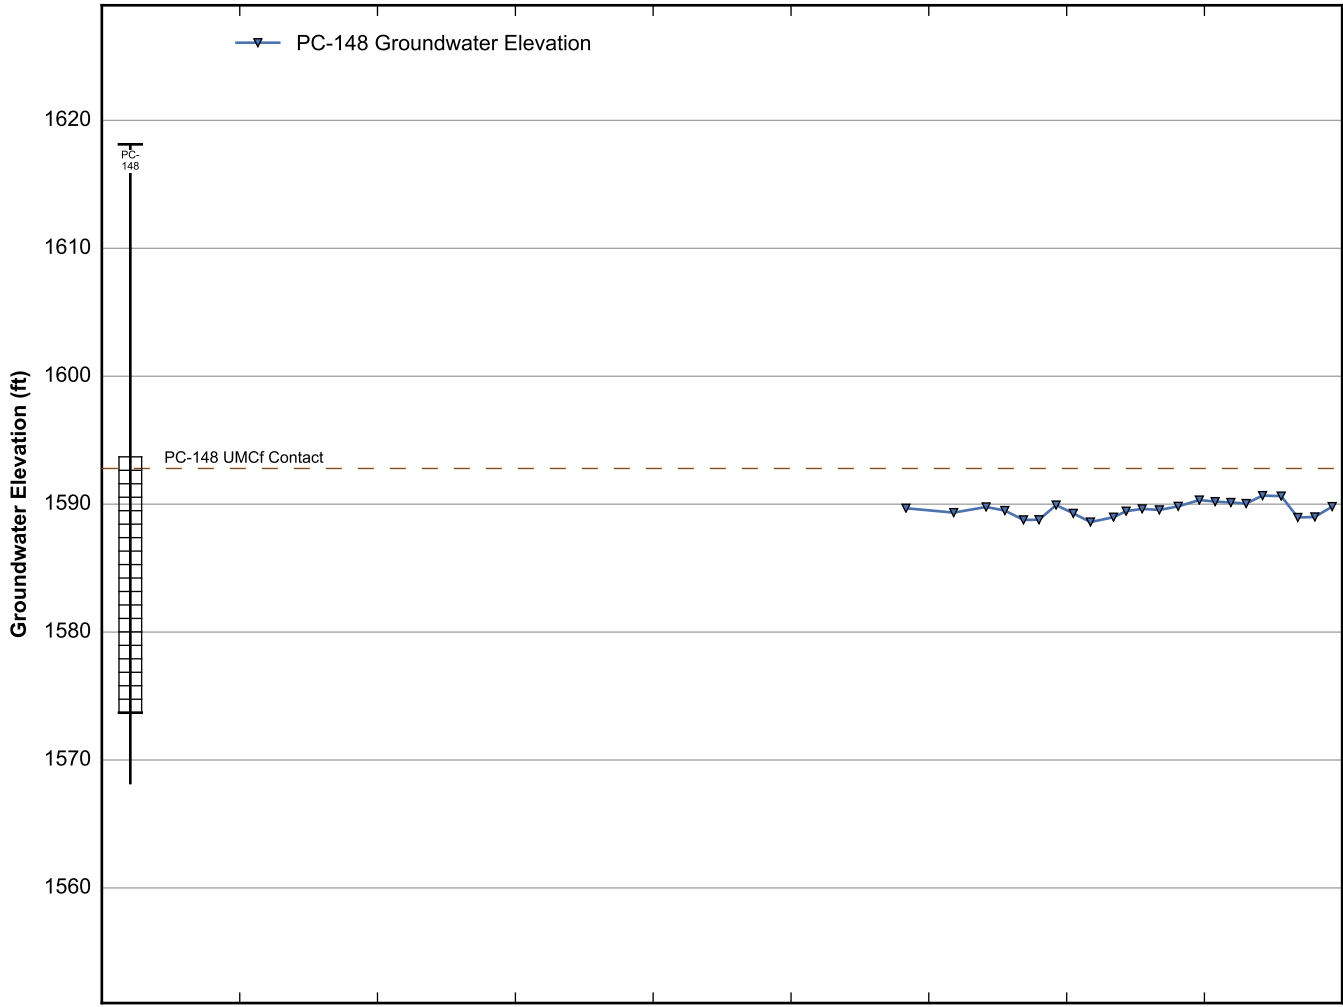

Data Sheet for Well PC-148
Nevada Environmental Response Trust Site
Henderson, Nevada