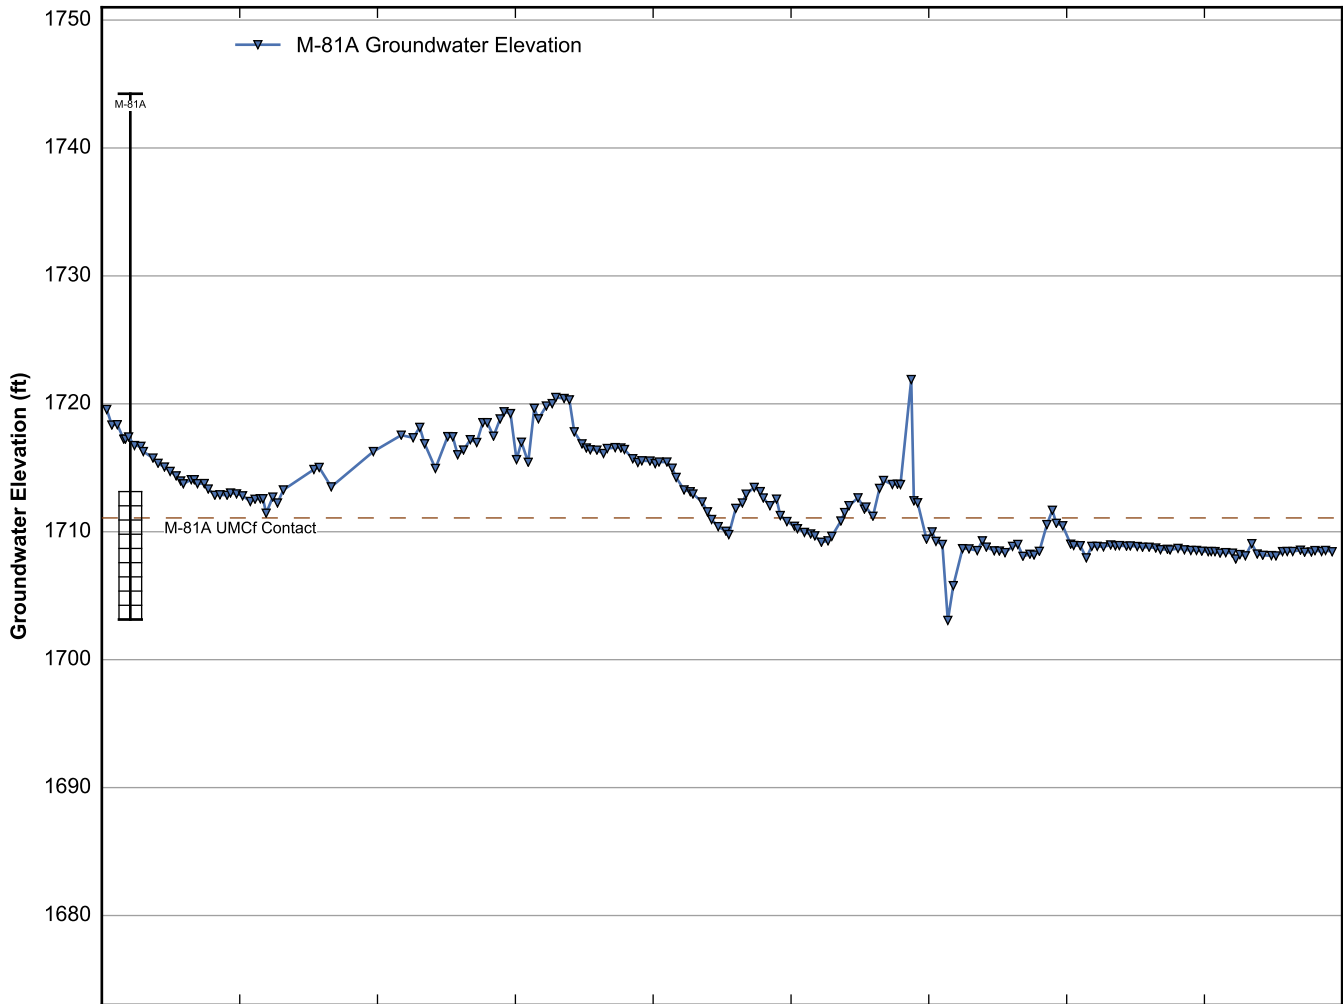

Data Sheet for Well M-81A
Nevada Environmental Response Trust Site
Henderson, Nevada