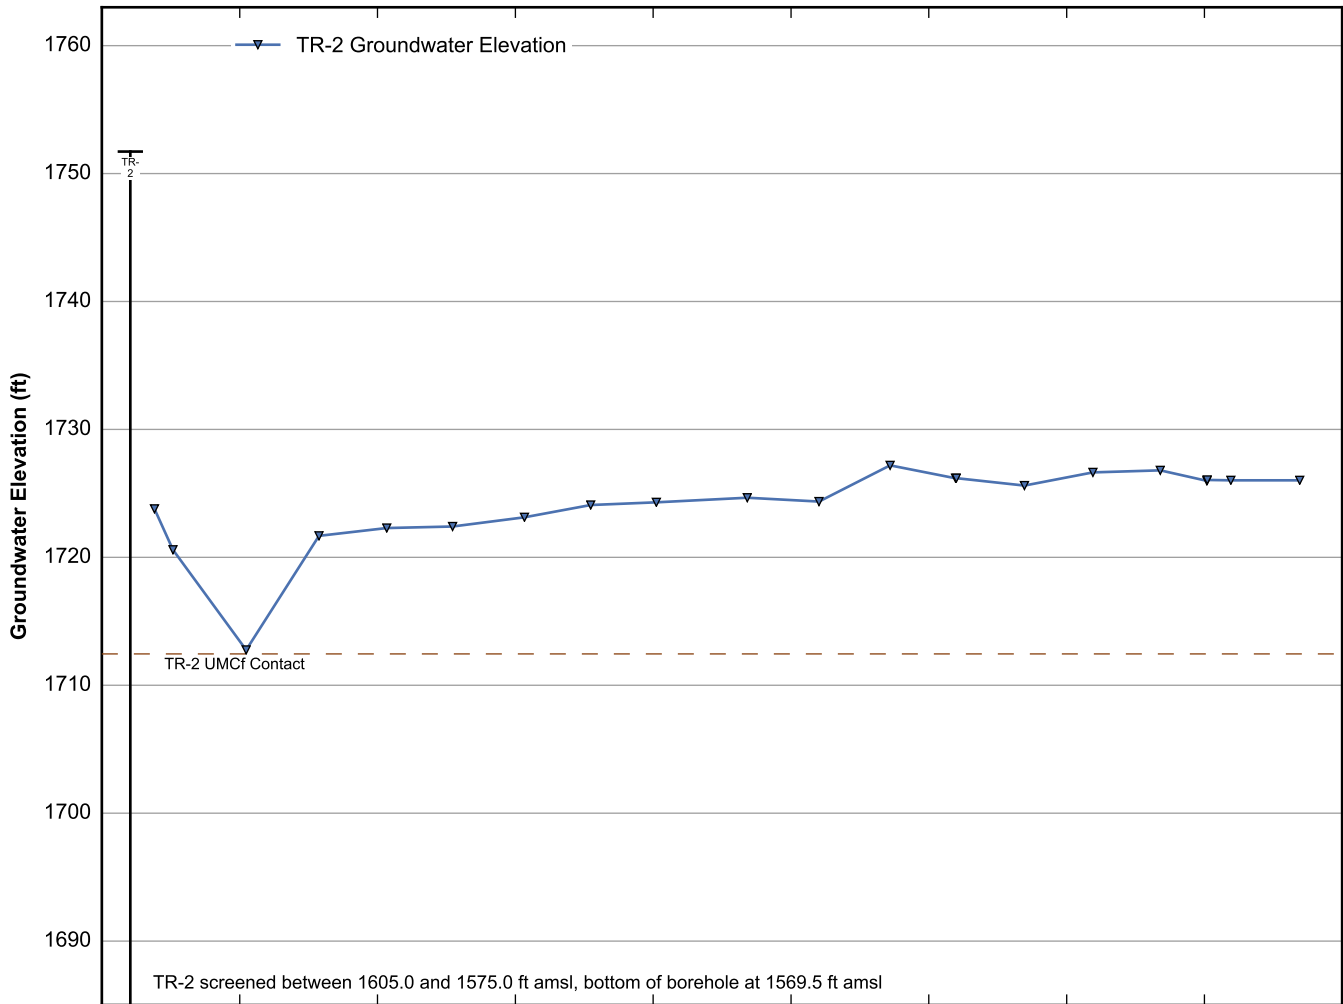

Data Sheet for Well TR-2
Nevada Environmental Response Trust Site
Henderson, Nevada