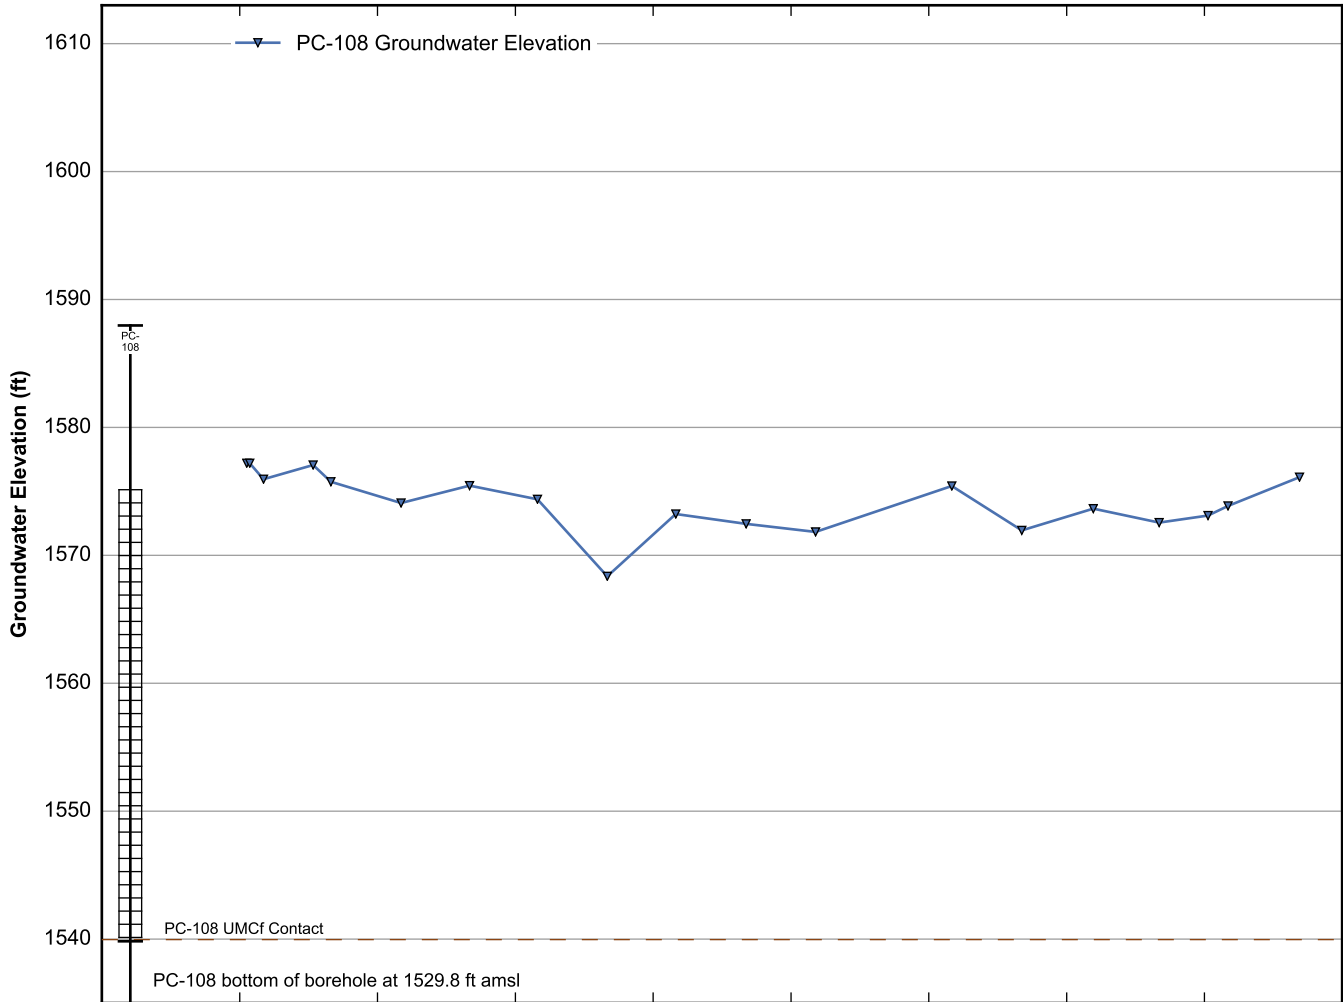

Data Sheet for Well PC-108
Nevada Environmental Response Trust Site
Henderson, Nevada