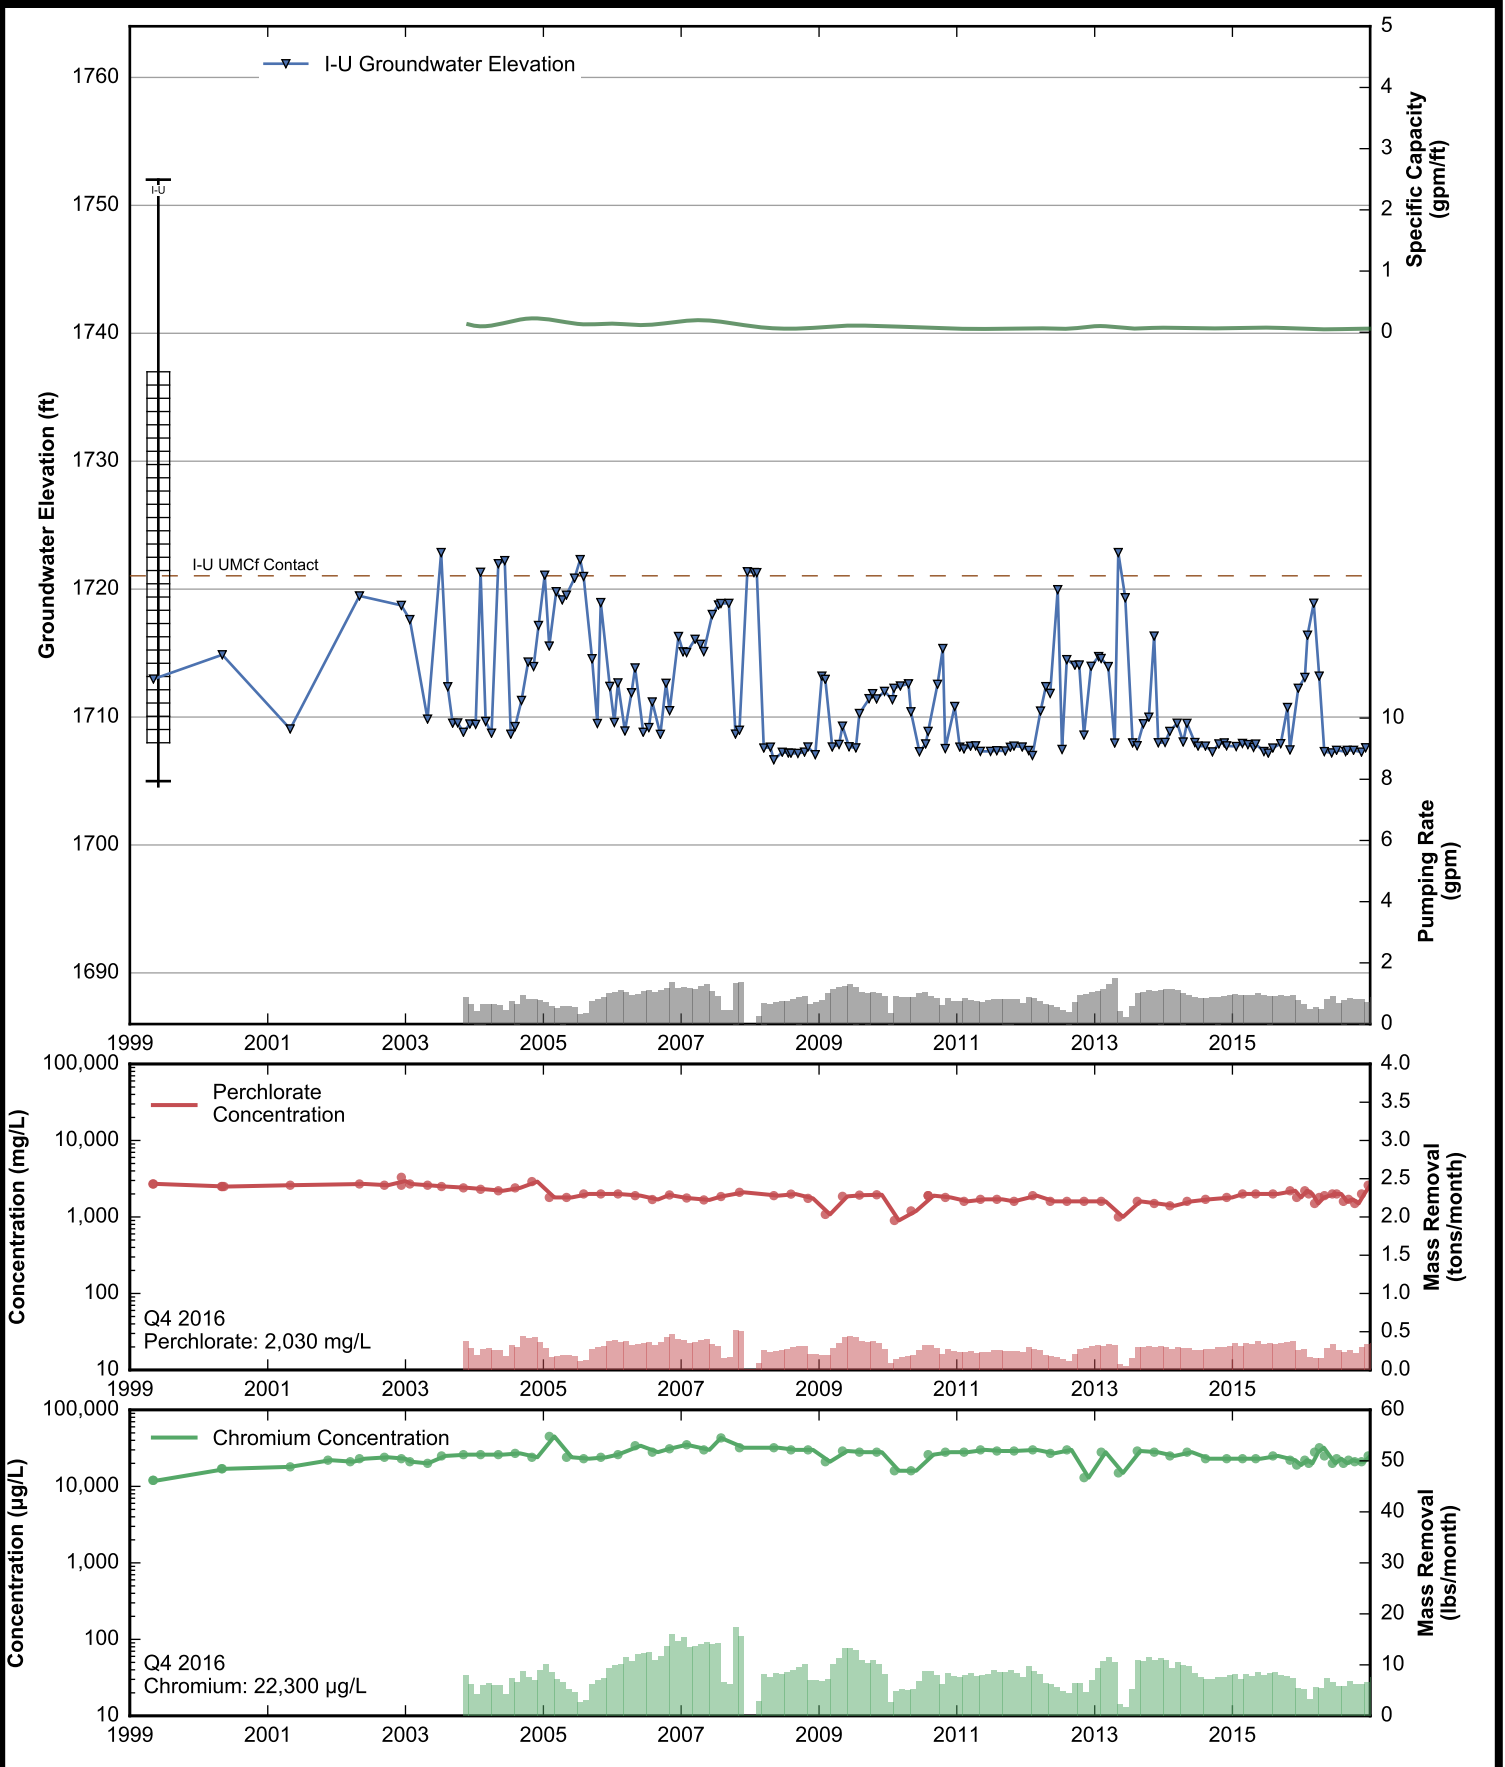

Data Sheet for Well I-U
Nevada Environmental Response Trust Site
Henderson, Nevada