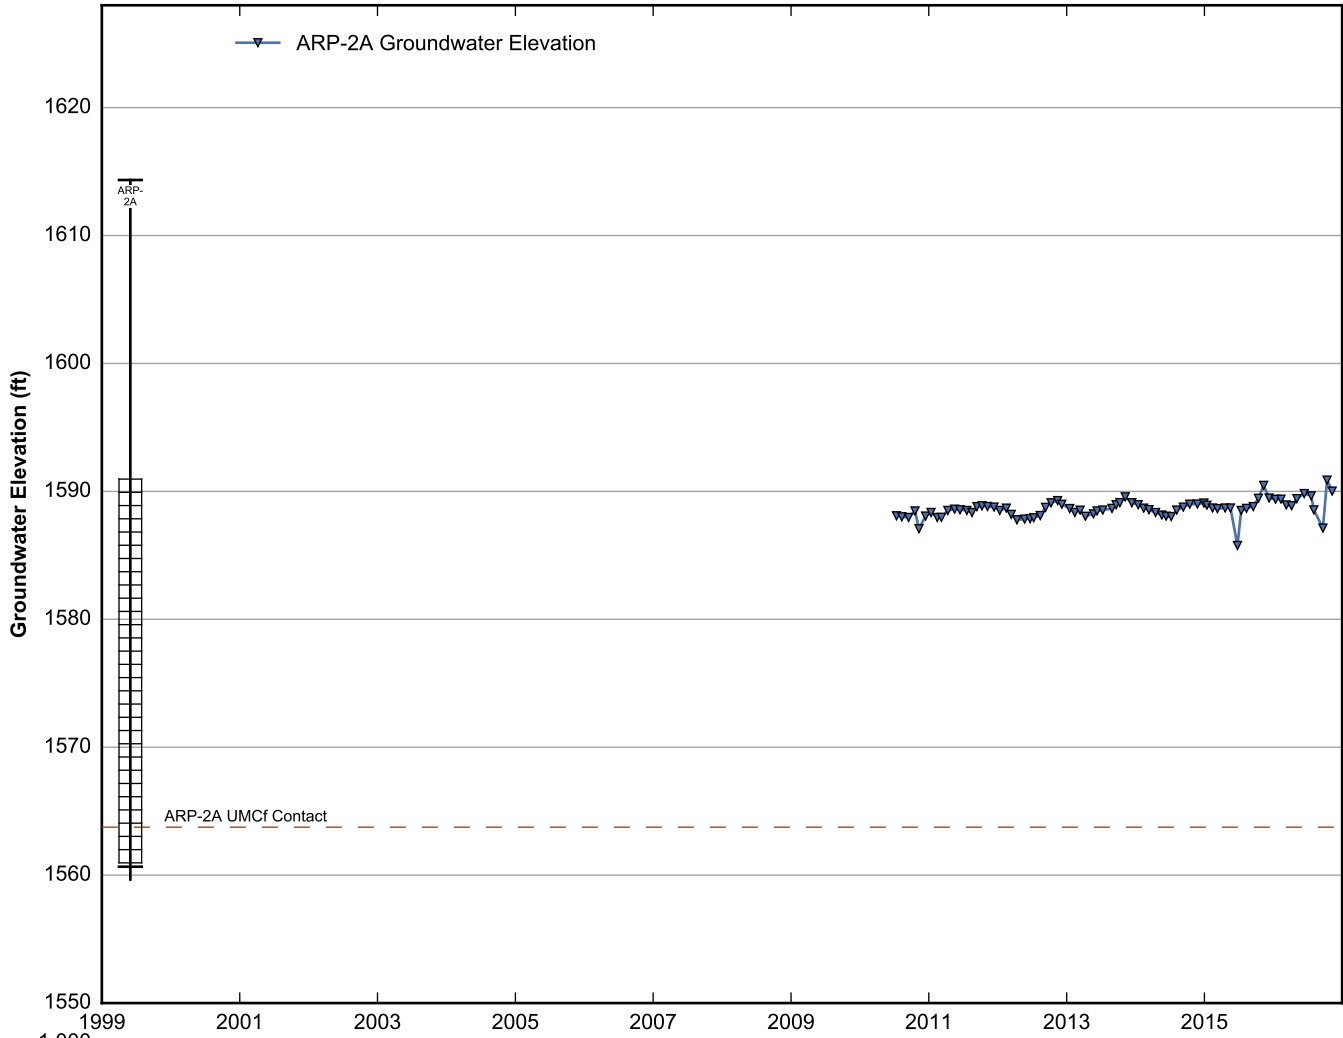

Data Sheet for Well PC-133
 Nevada Environmental Response Trust Site
 Henderson, Nevada

Data Sheet for Well AA-11
Nevada Environmental Response Trust Site
Henderson, Nevada

Data Sheet for Well ARP-1
Nevada Environmental Response Trust Site
Henderson, Nevada