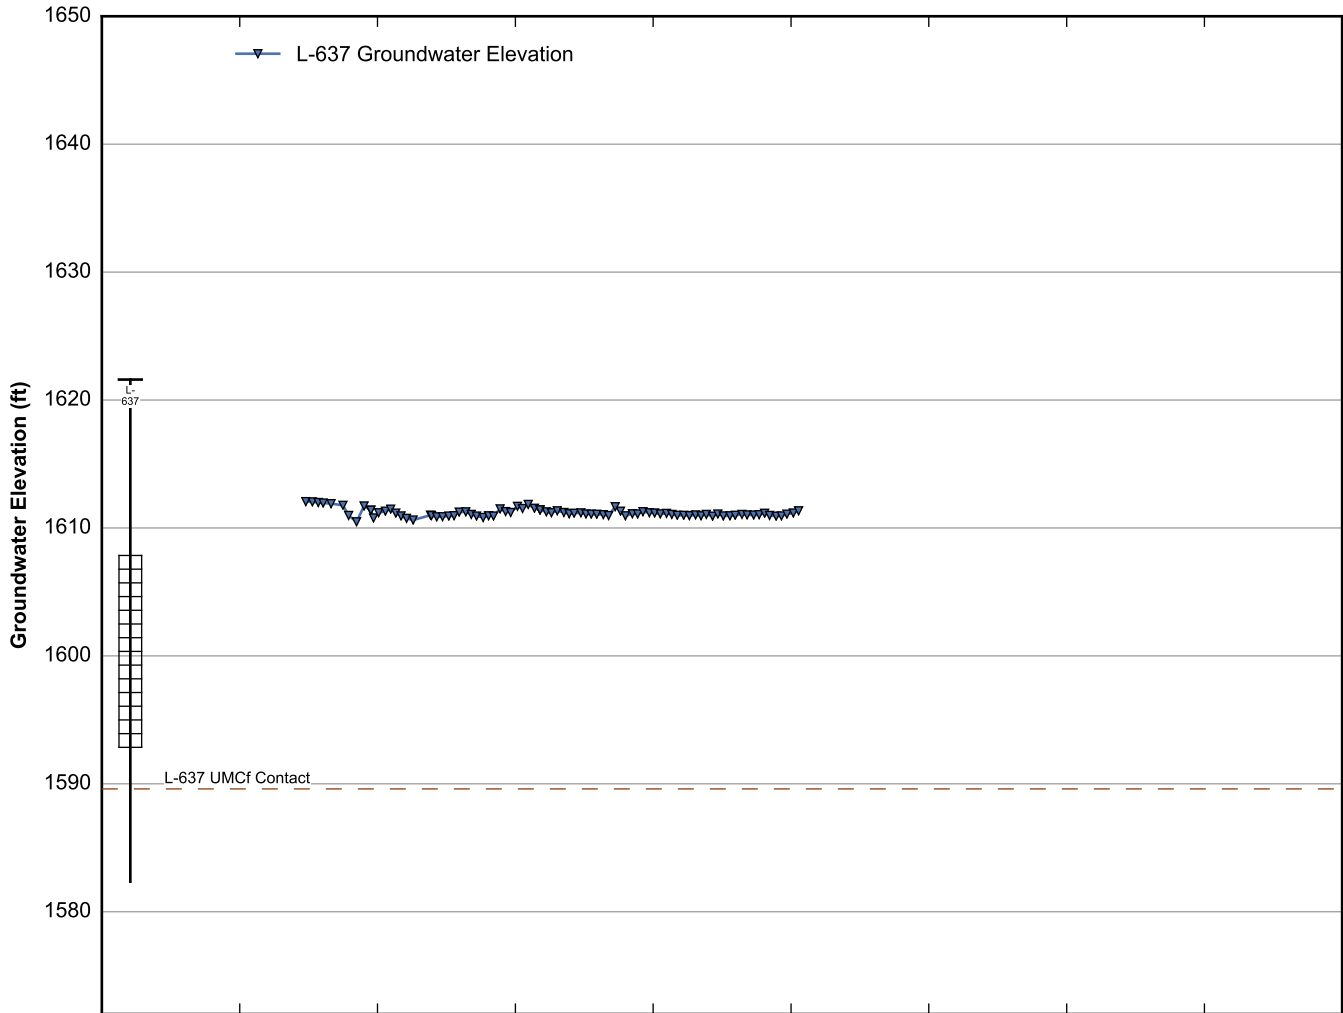

Data Sheet for Well L-637
Nevada Environmental Response Trust Site
Henderson, Nevada