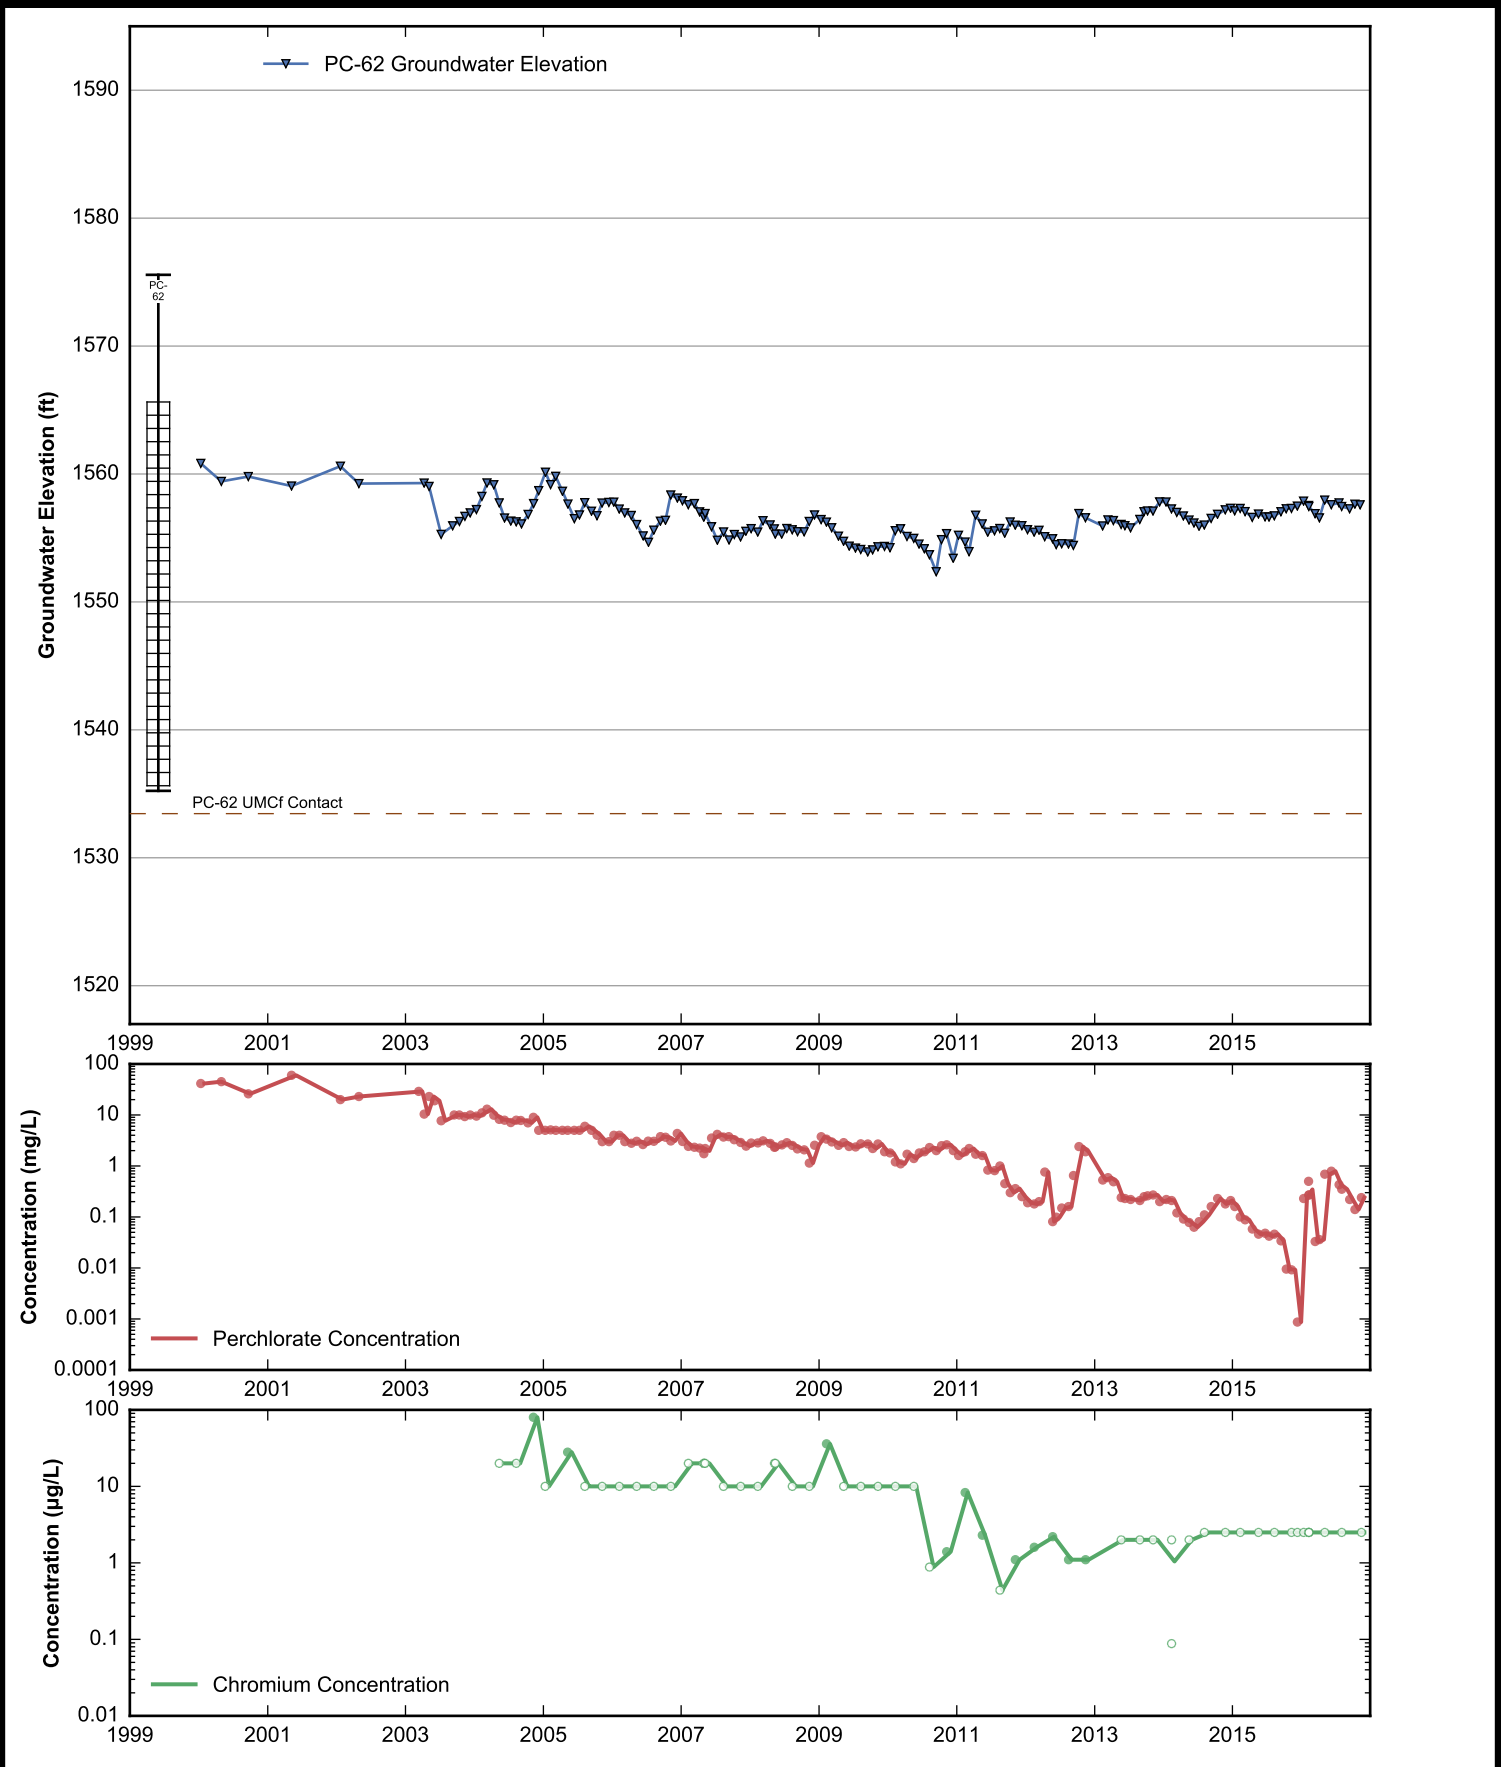

Data Sheet for Well PC-62
Nevada Environmental Response Trust Site
Henderson, Nevada