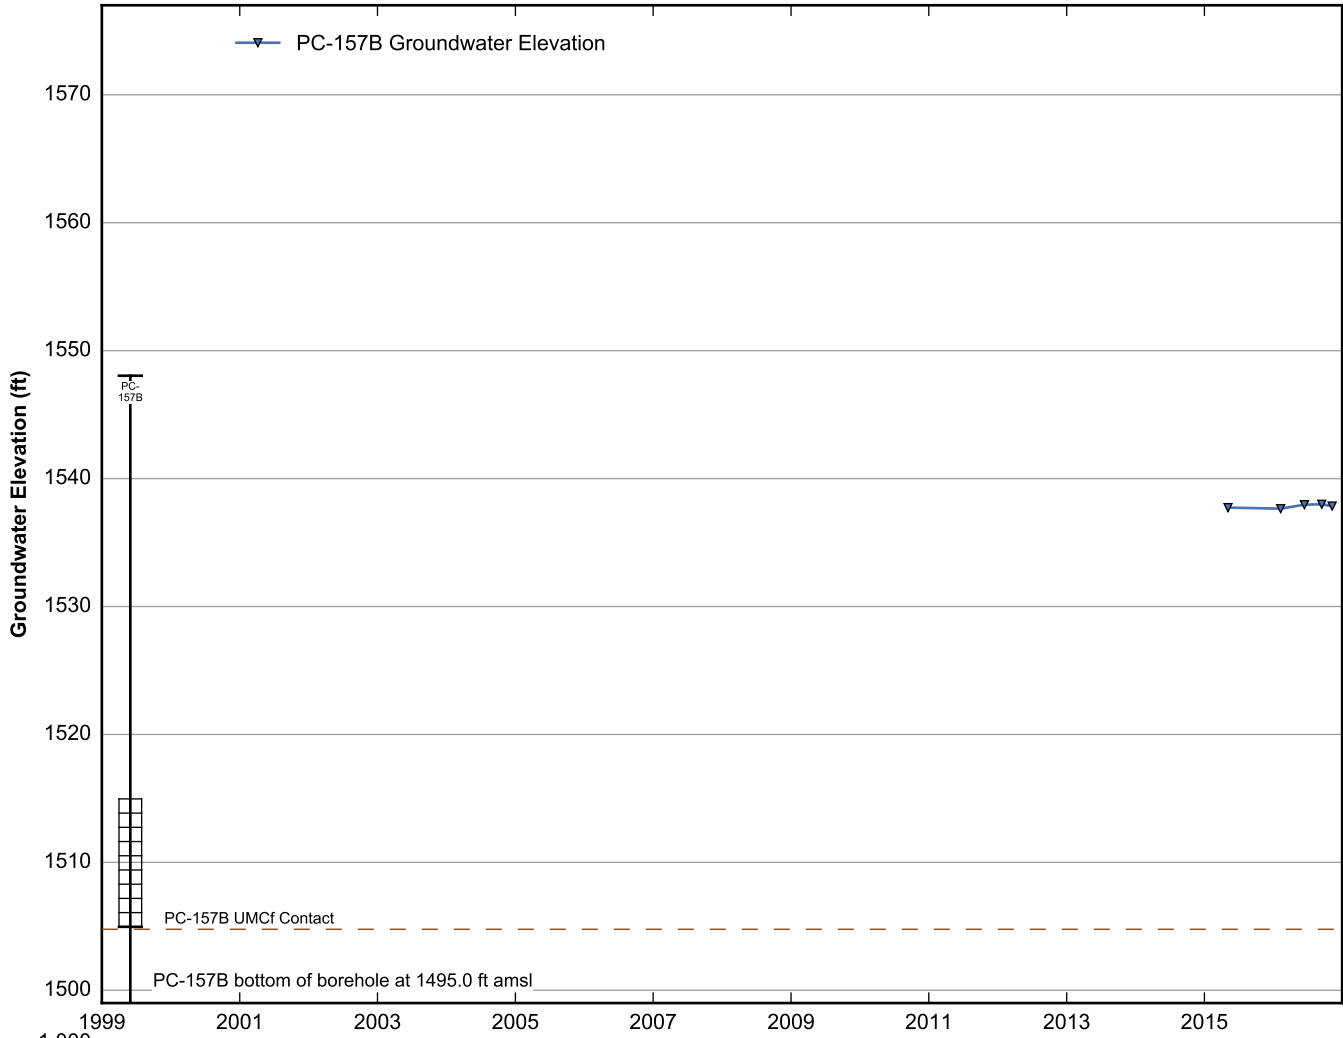

Data Sheet for Well PC-157B
Nevada Environmental Response Trust Site
Henderson, Nevada