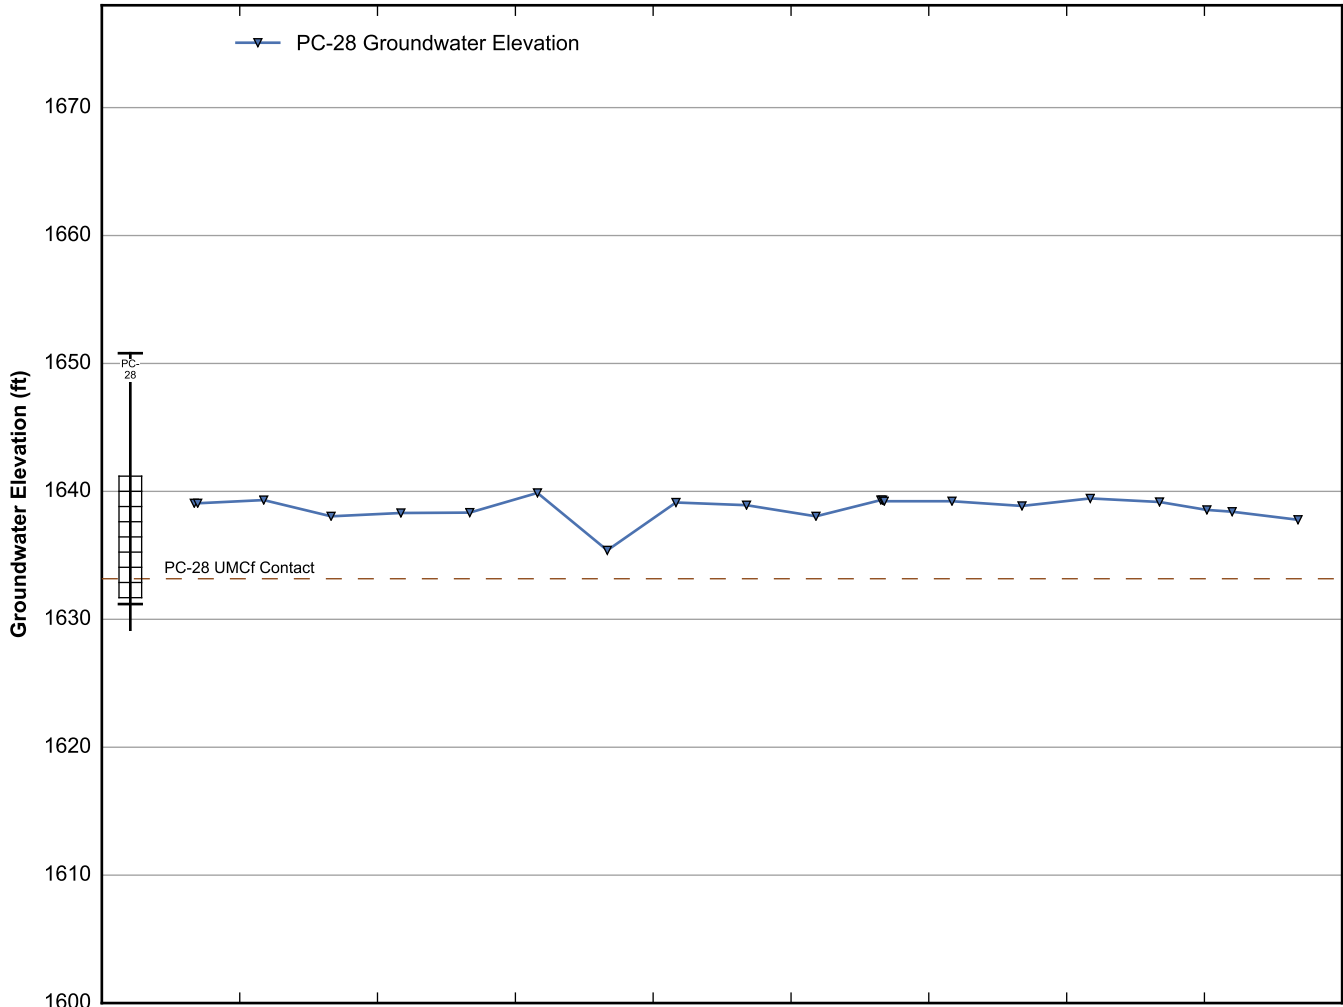

Data Sheet for Well PC-28
Nevada Environmental Response Trust Site
Henderson, Nevada