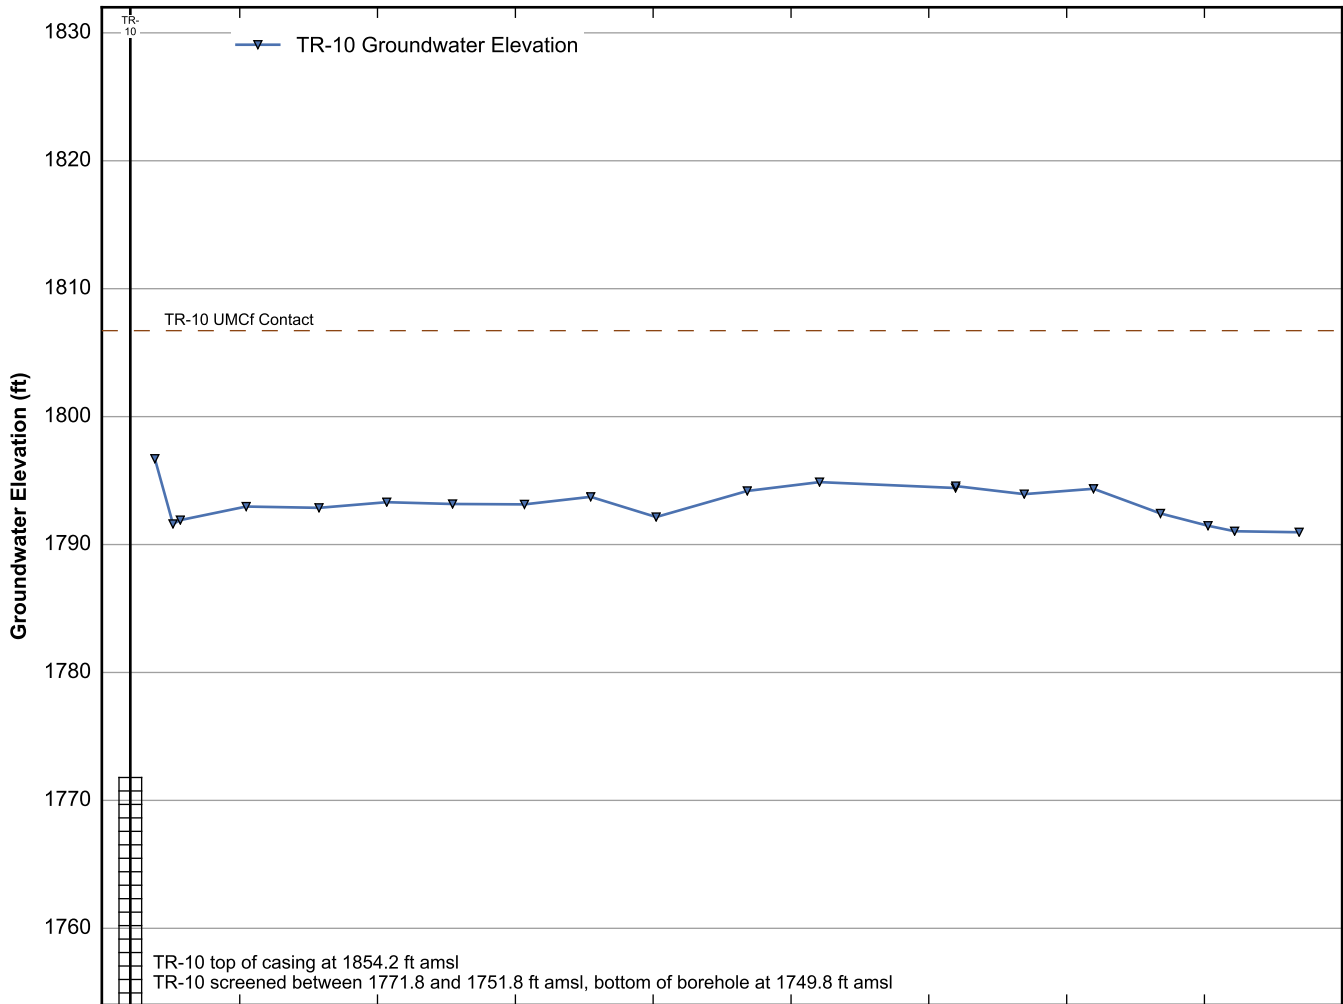

Data Sheet for Well TR-10
Nevada Environmental Response Trust Site
Henderson, Nevada