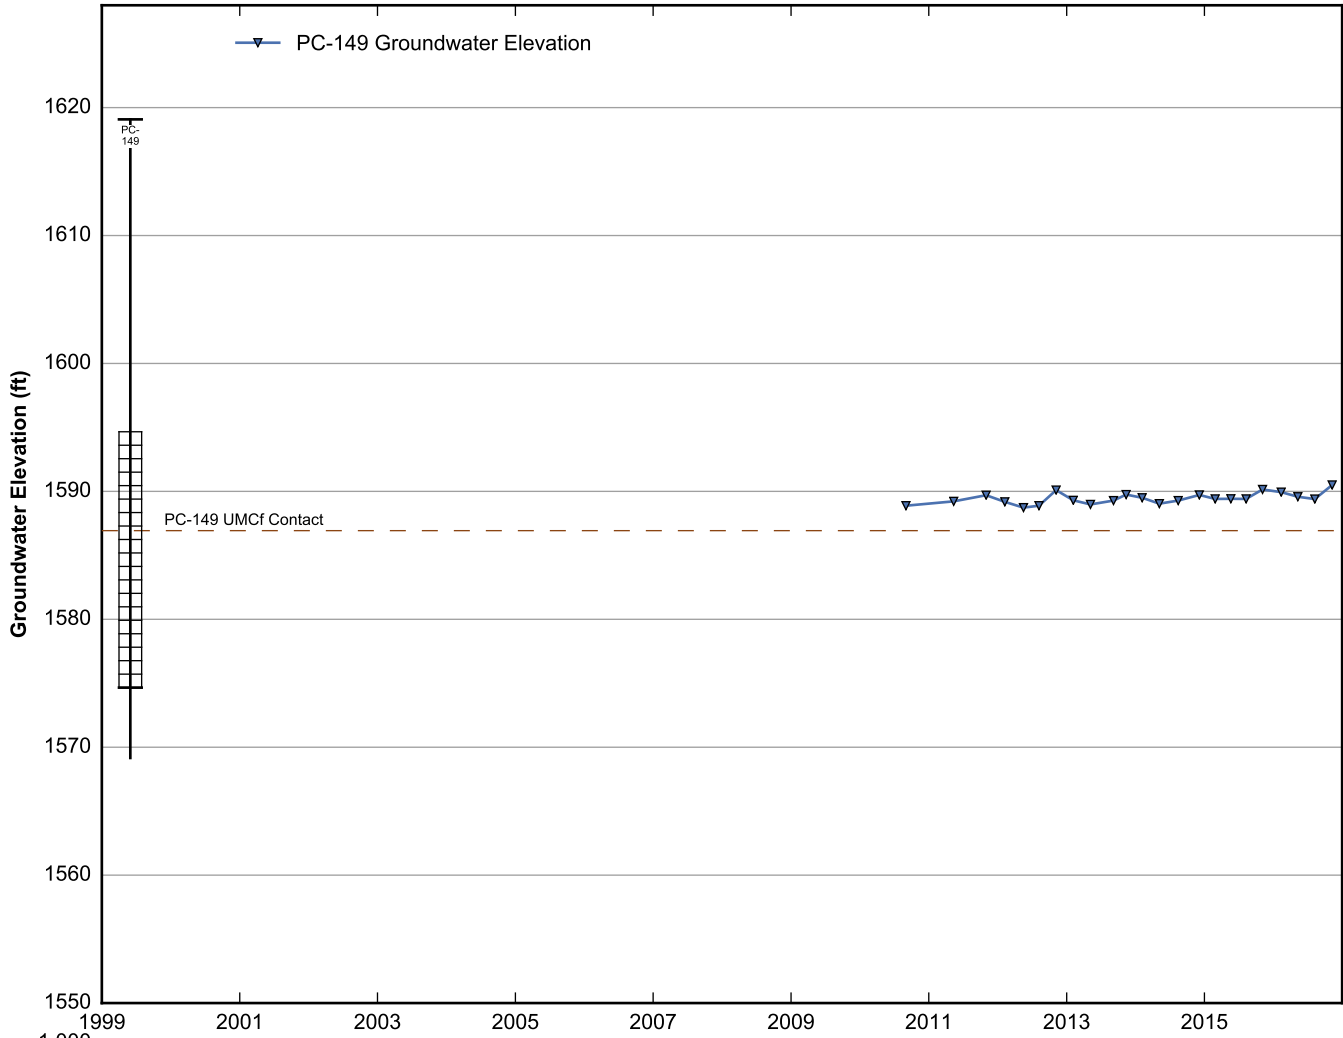

Data Sheet for Well PC-149
Nevada Environmental Response Trust Site
Henderson, Nevada