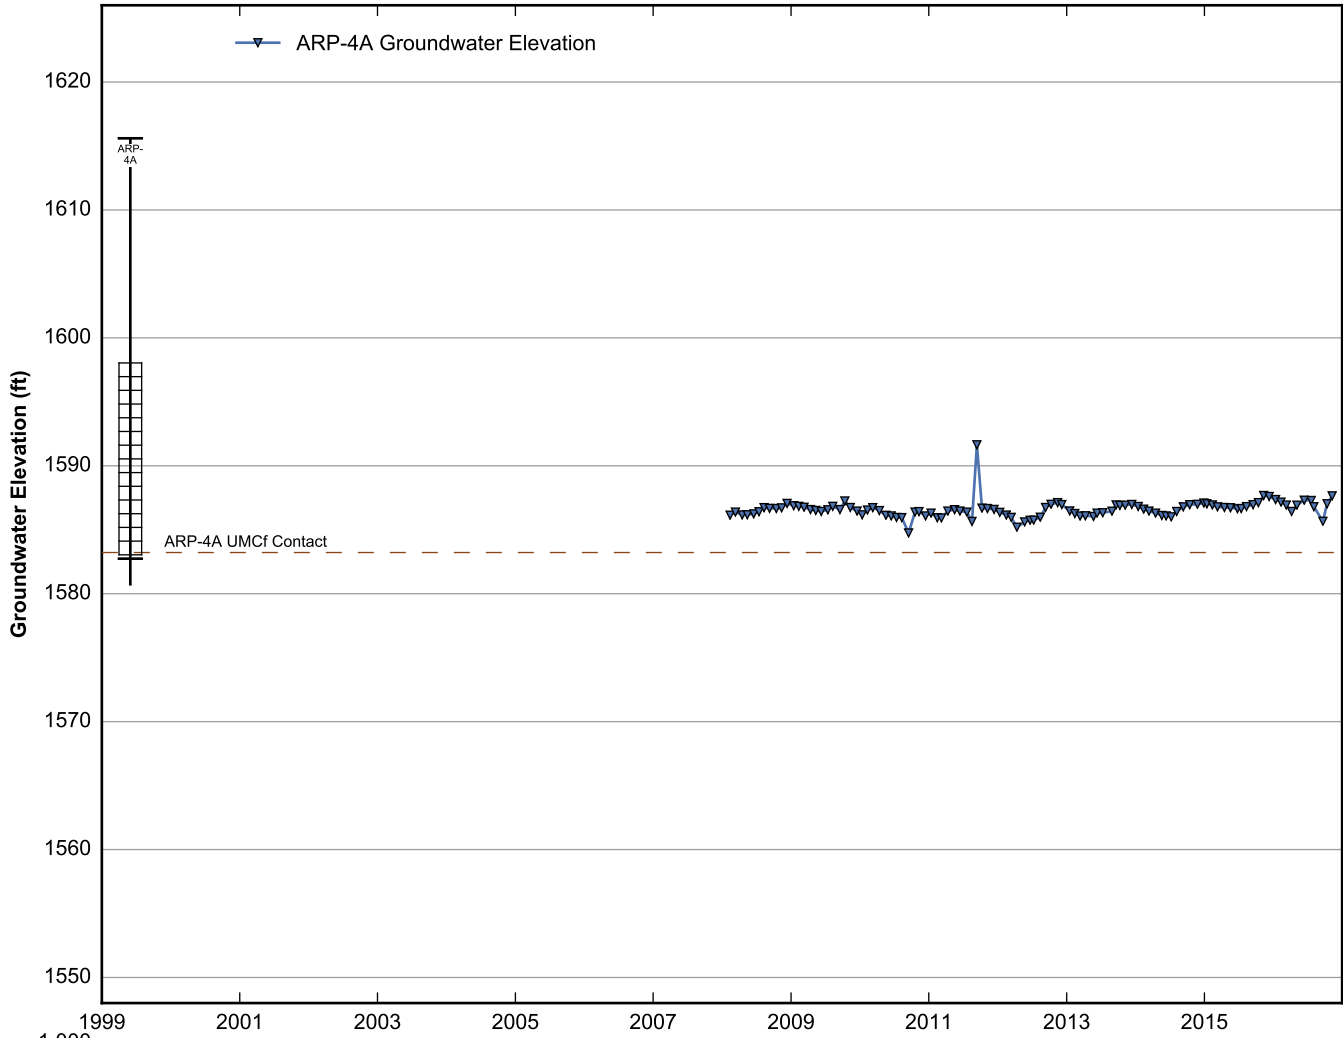

Data Sheet for Well ARP-4A
Nevada Environmental Response Trust Site
Henderson, Nevada