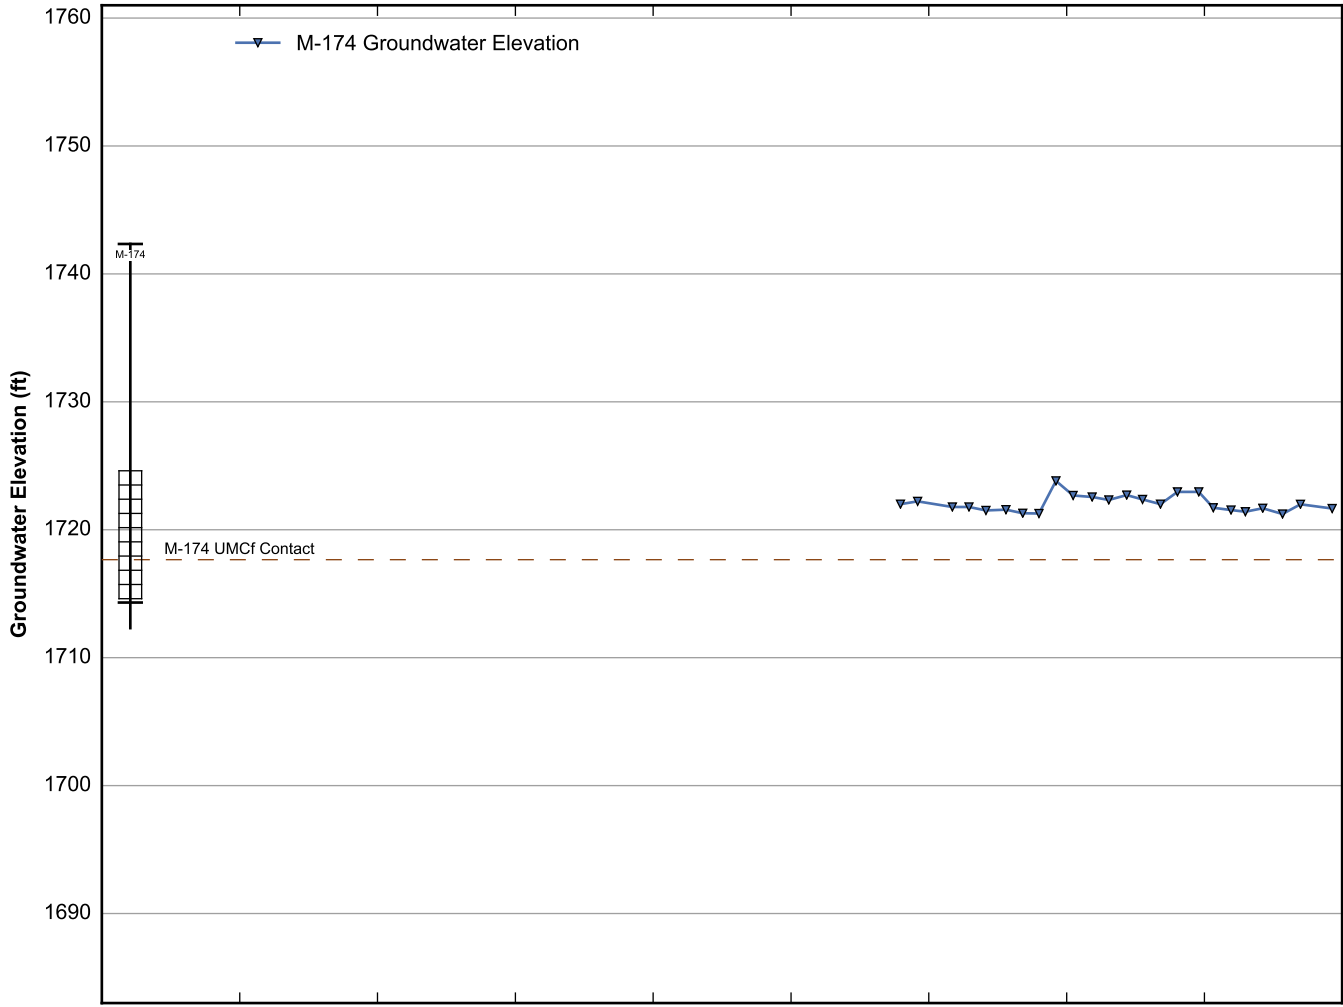

Data Sheet for Well M-174
Nevada Environmental Response Trust Site
Henderson, Nevada