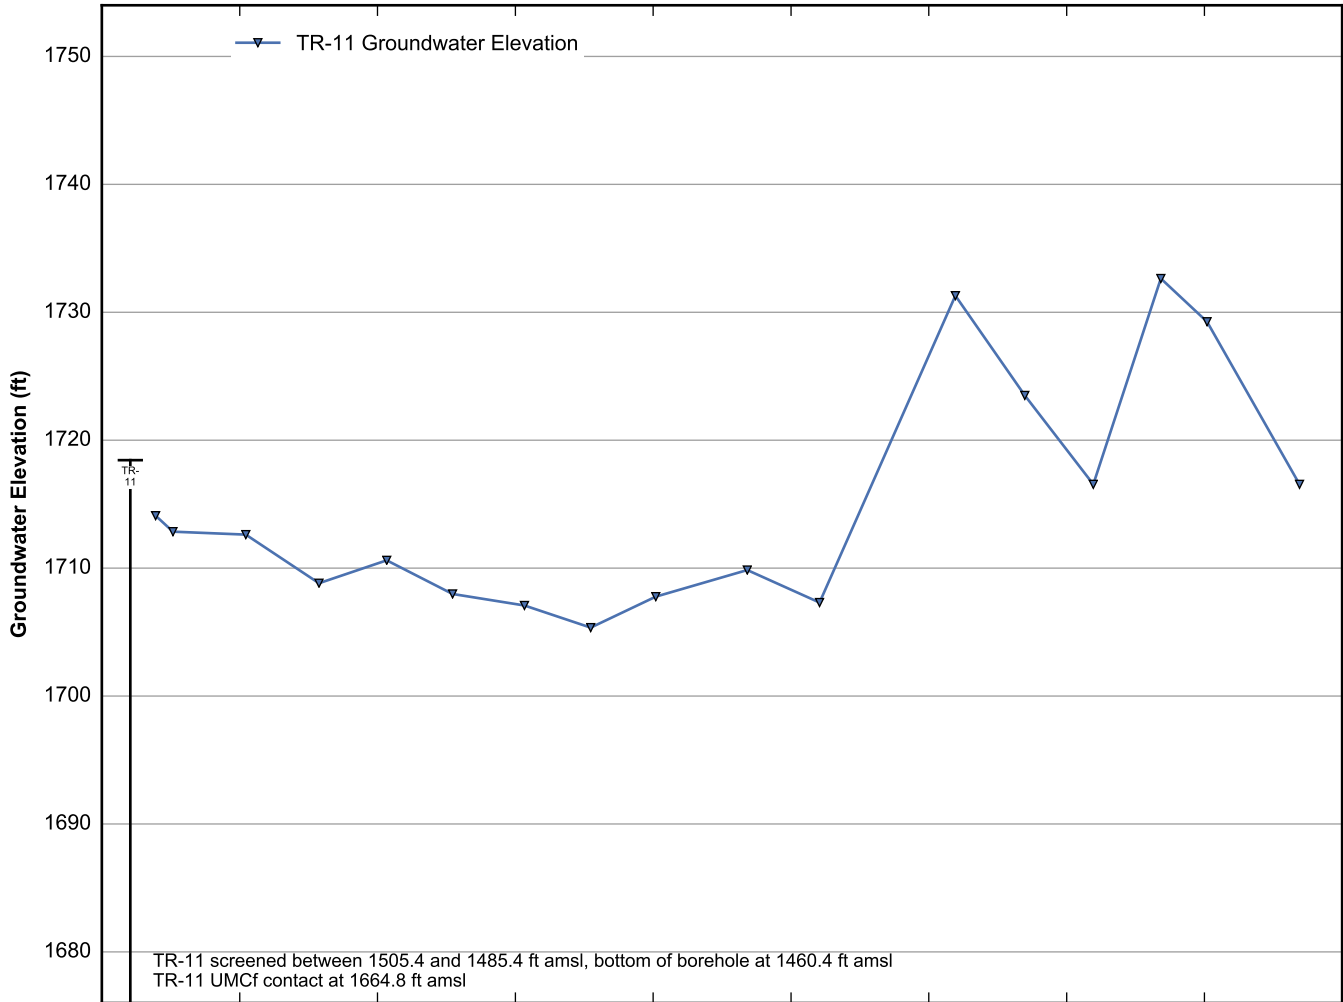

Data Sheet for Well TR-11
Nevada Environmental Response Trust Site
Henderson, Nevada