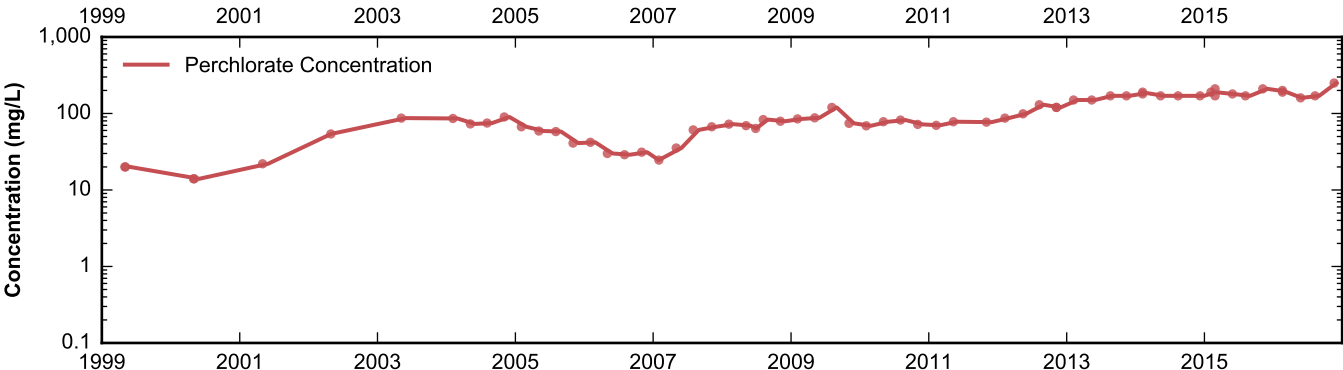

Data Sheet for Well M-68
Nevada Environmental Response Trust Site
Henderson, Nevada