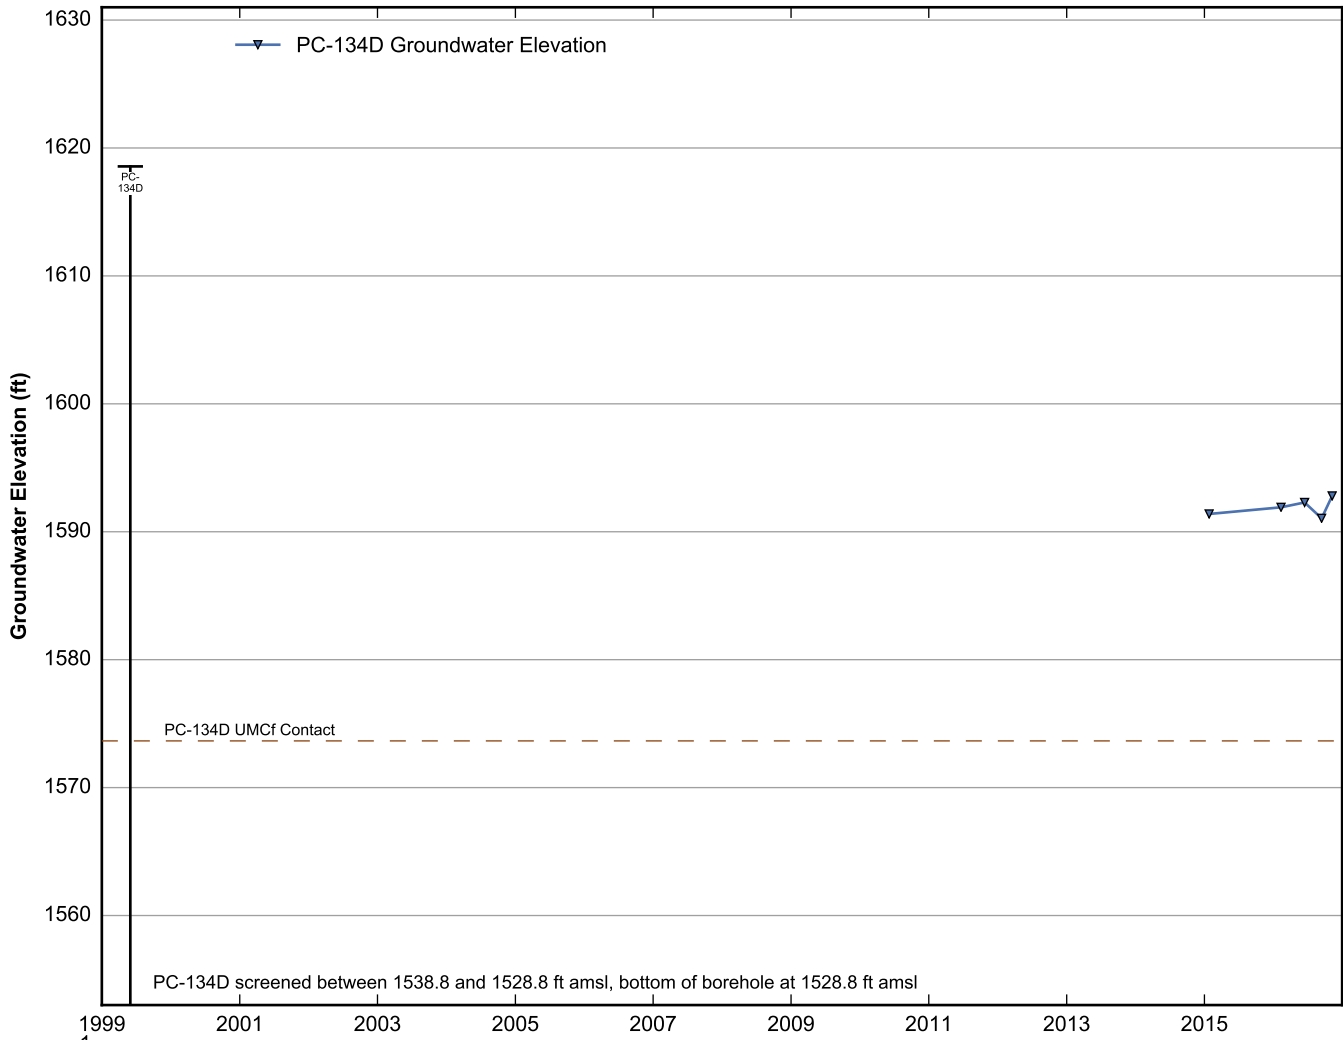

Data Sheet for Well PC-134D
Nevada Environmental Response Trust Site
Henderson, Nevada