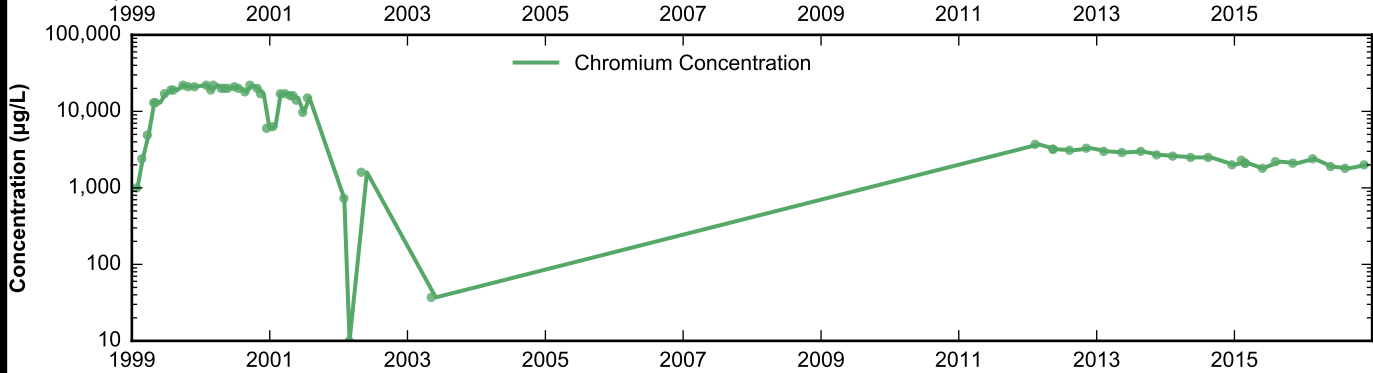

Data Sheet for Well M-81A
Nevada Environmental Response Trust Site
Henderson, Nevada