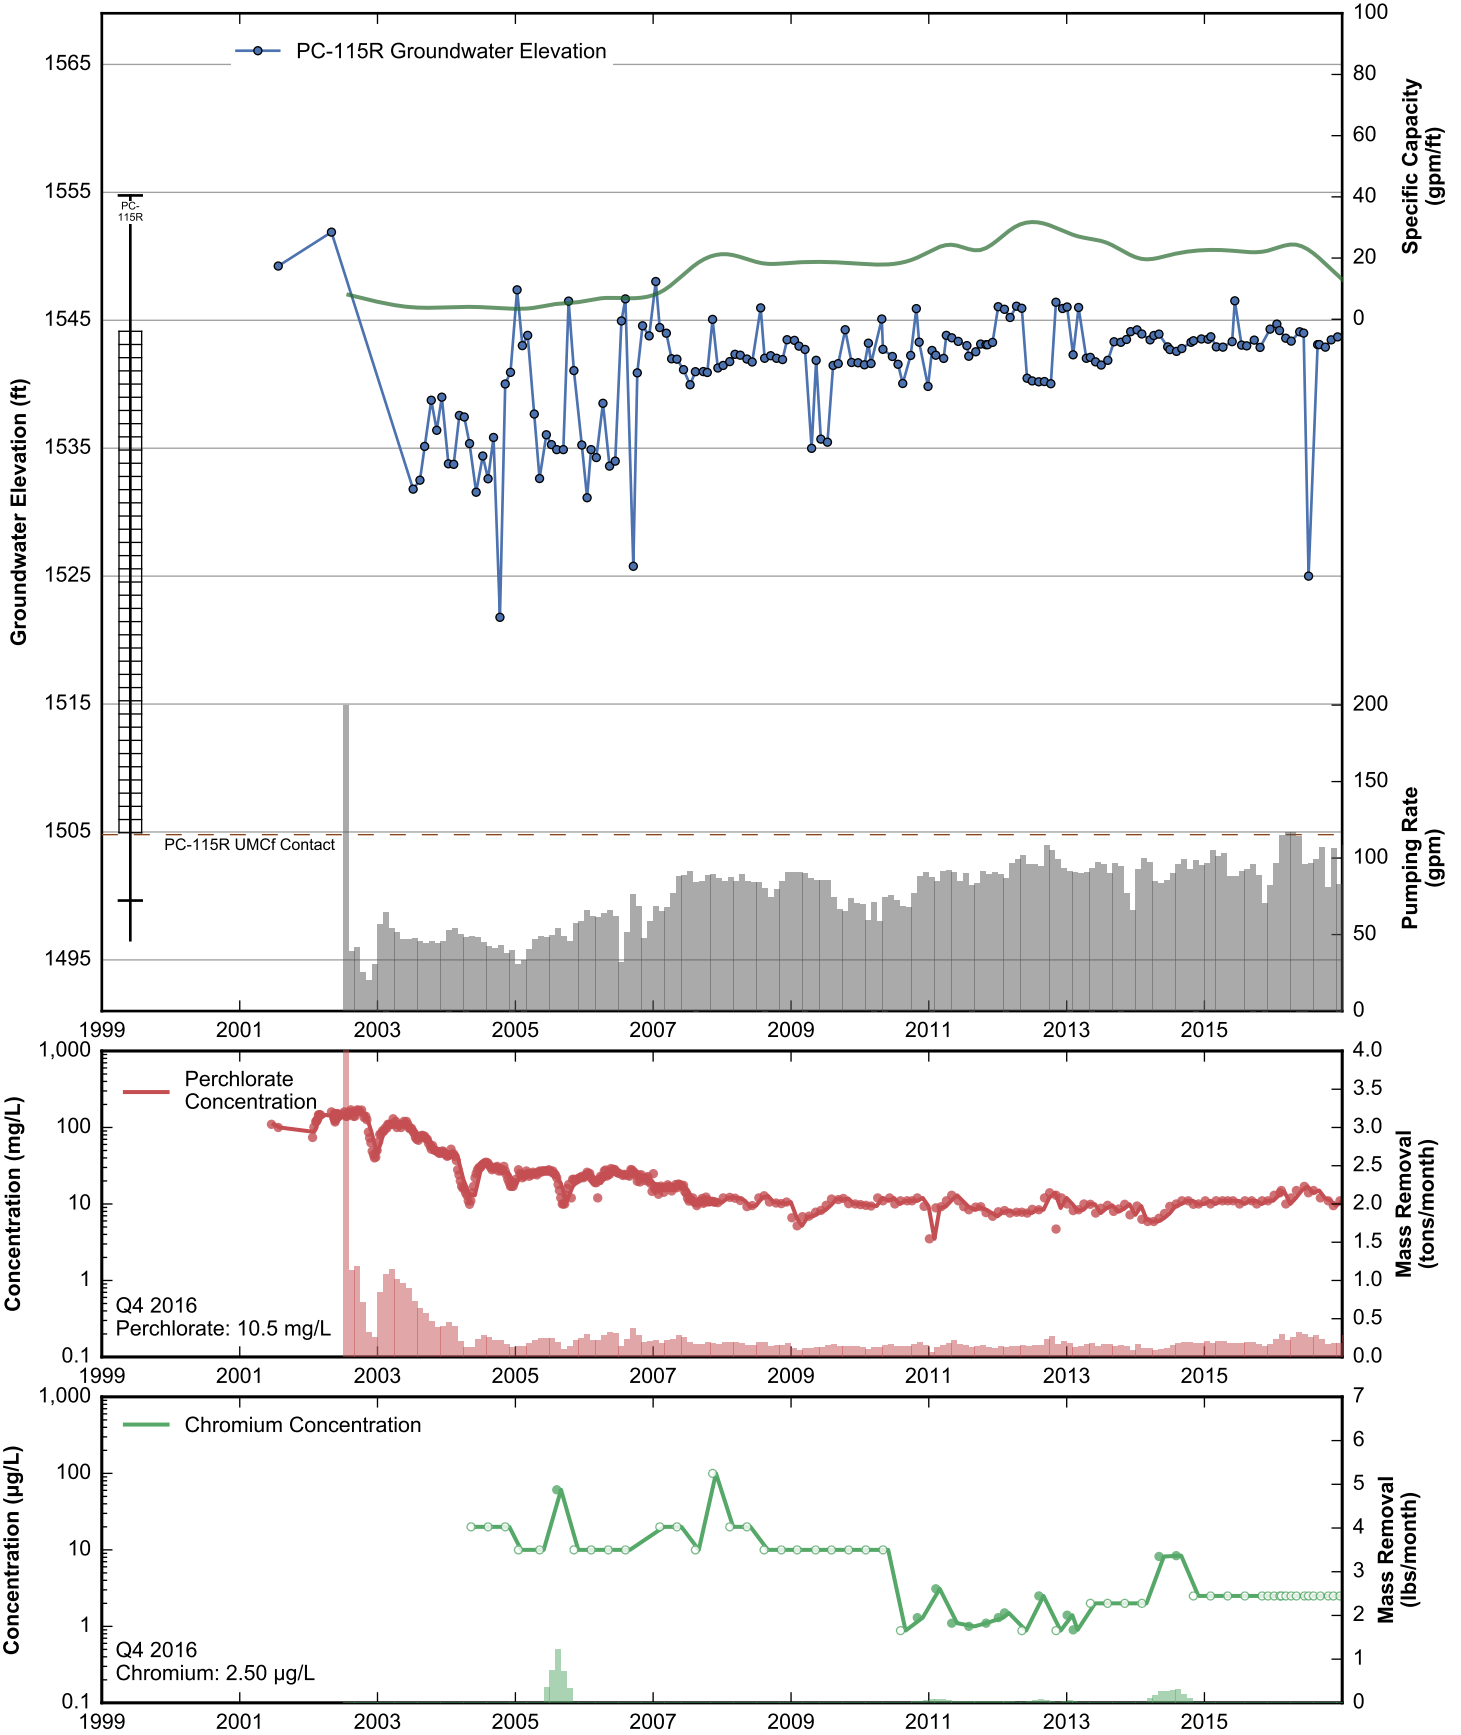

Data Sheet for Well PC-115R
Nevada Environmental Response Trust Site
Henderson, Nevada