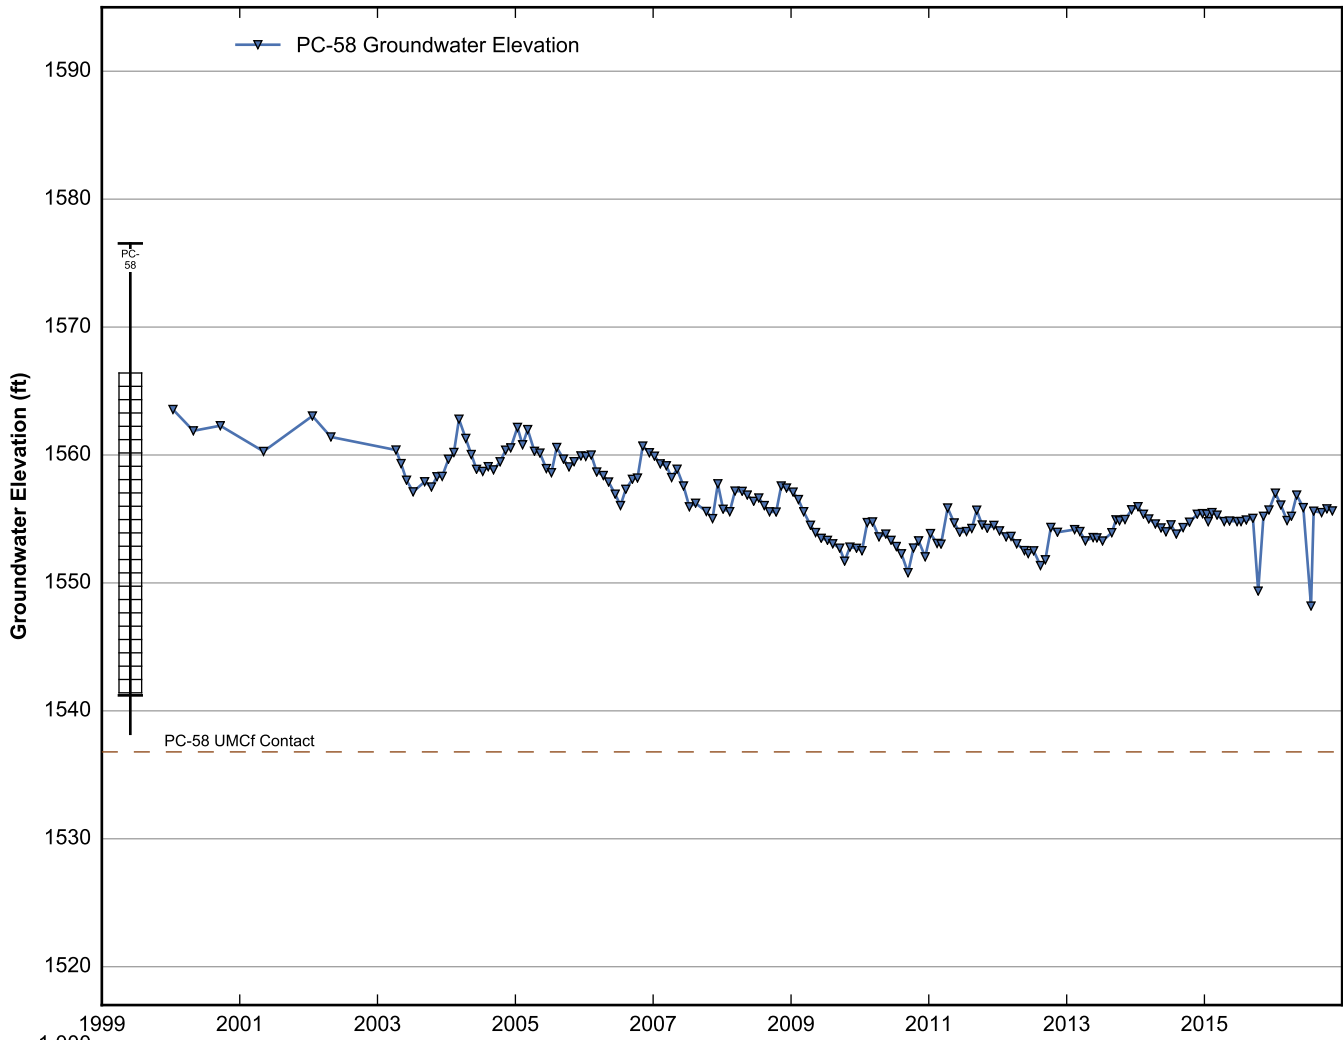

Data Sheet for Well PC-58
Nevada Environmental Response Trust Site
Henderson, Nevada