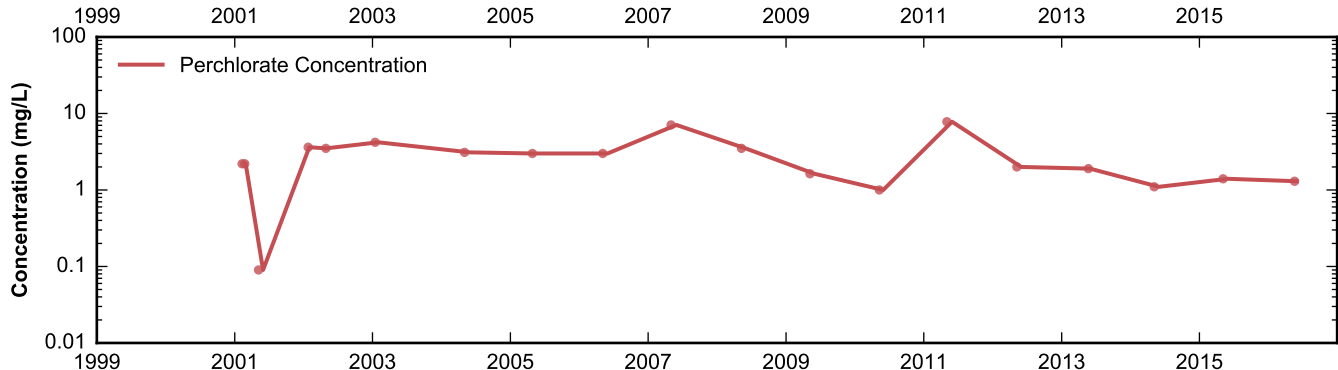

Data Sheet for Well PC-110
Nevada Environmental Response Trust Site
Henderson, Nevada