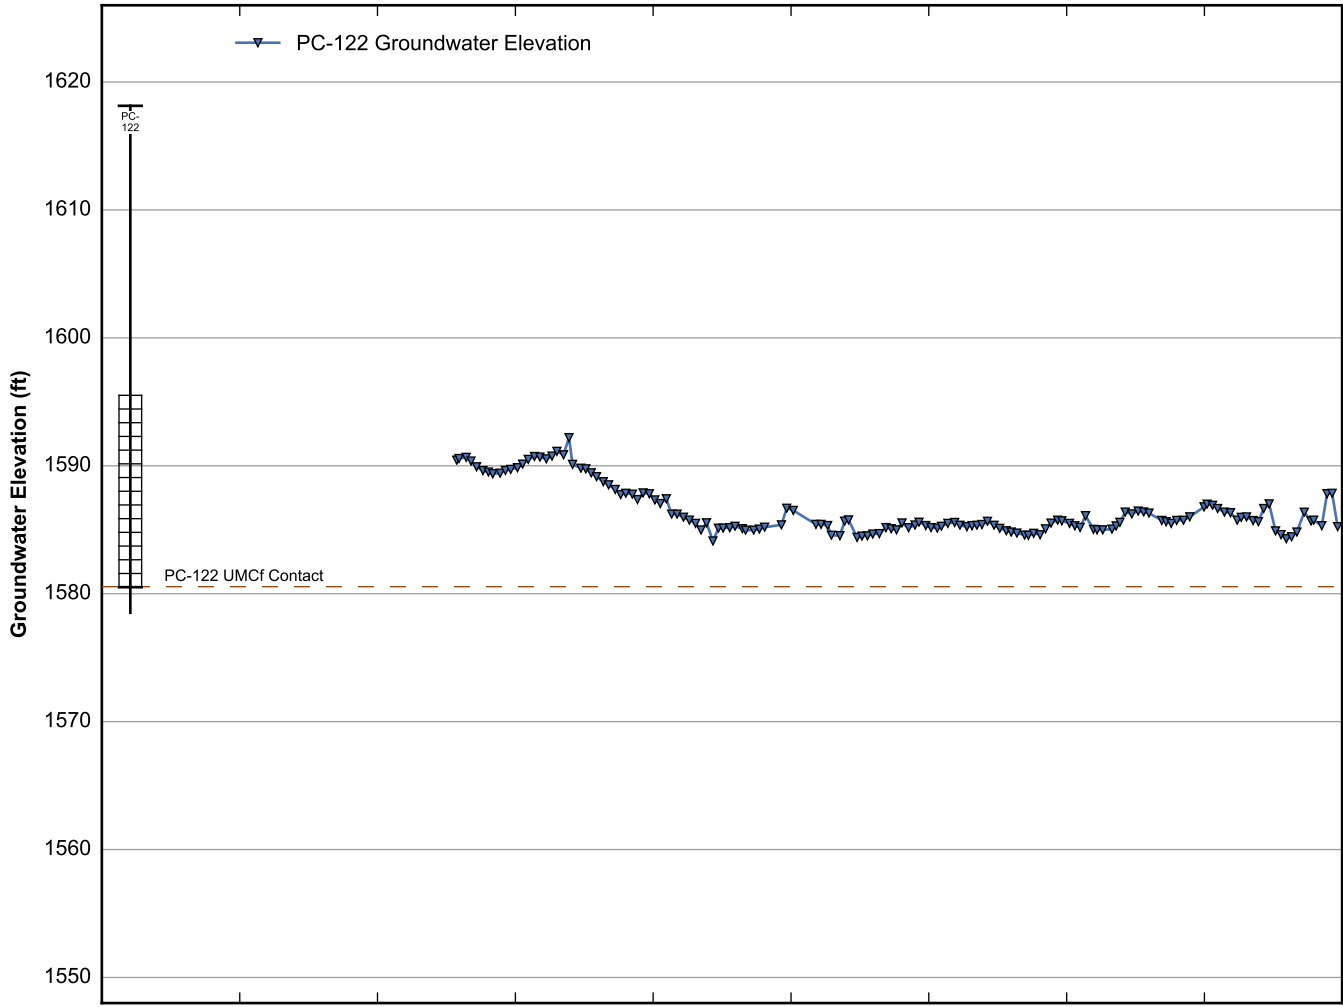

Data Sheet for Well PC-122
Nevada Environmental Response Trust Site
Henderson, Nevada