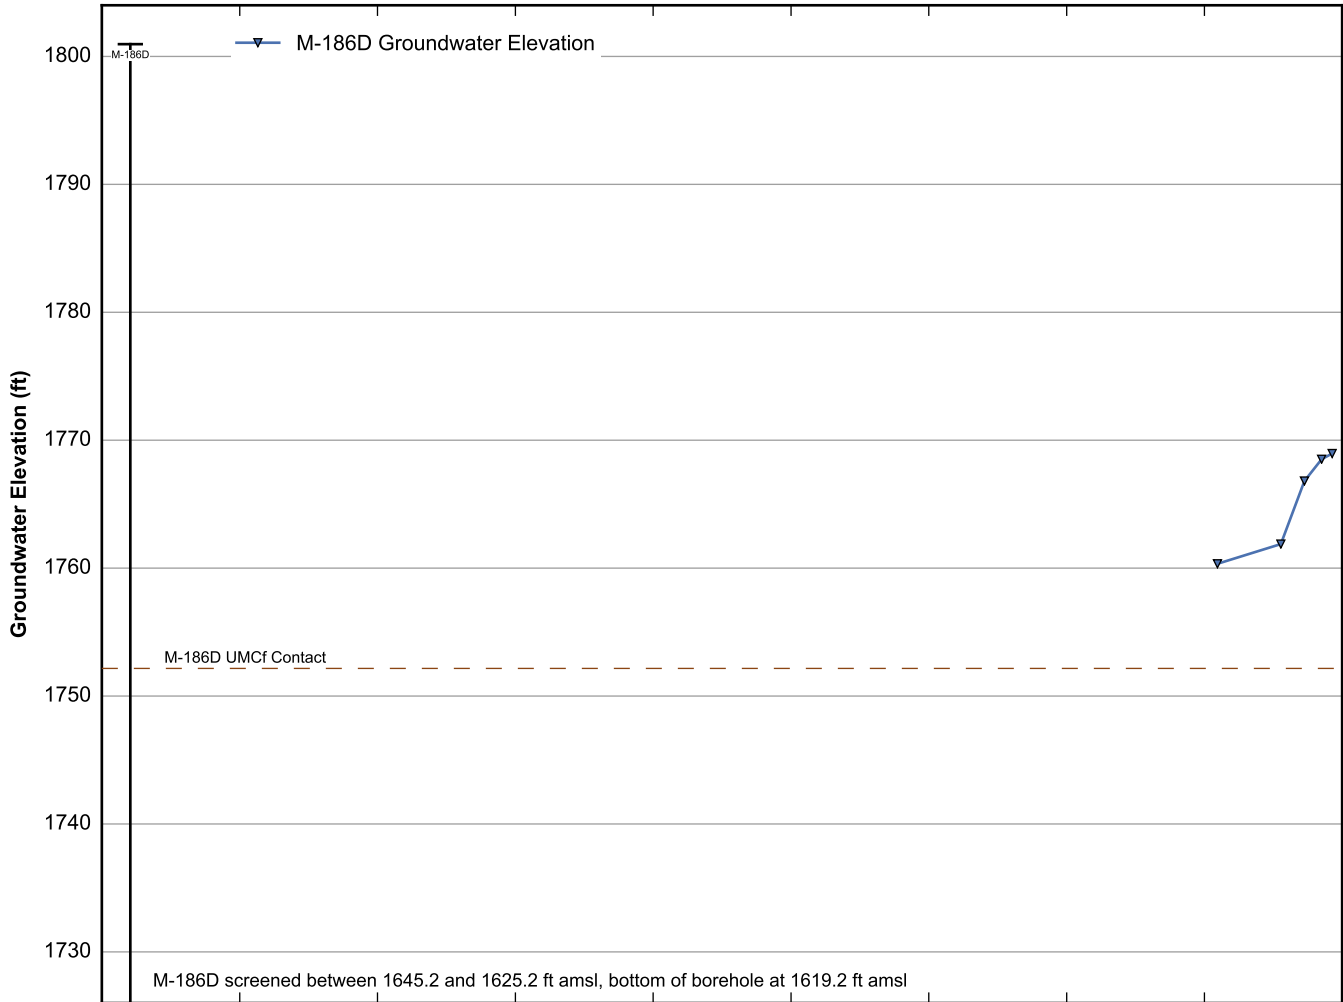

Data Sheet for Well M-186D
Nevada Environmental Response Trust Site
Henderson, Nevada