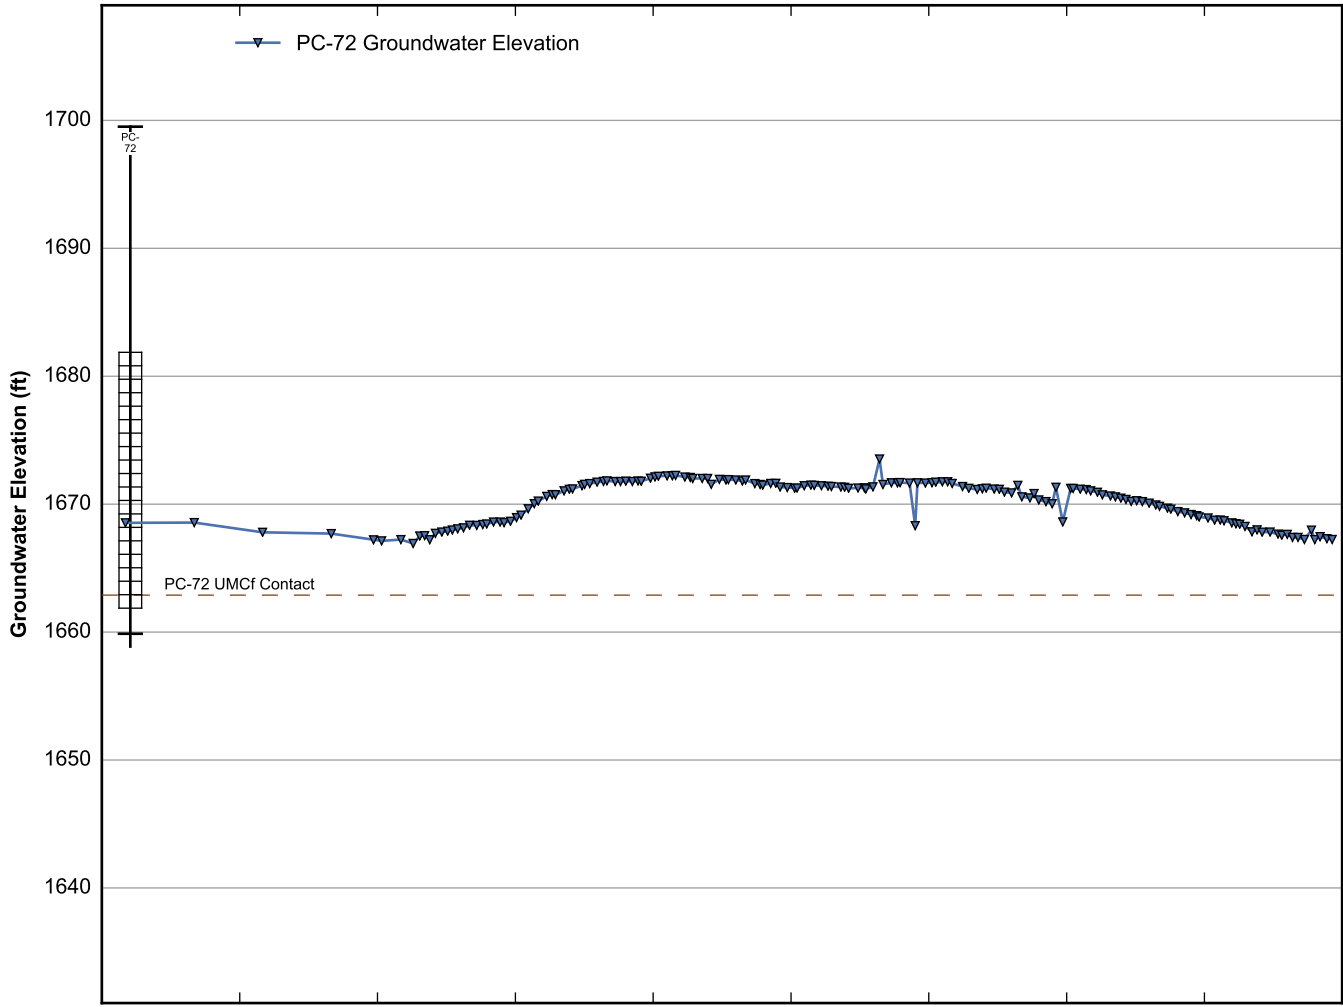

Data Sheet for Well PC-72
Nevada Environmental Response Trust Site
Henderson, Nevada