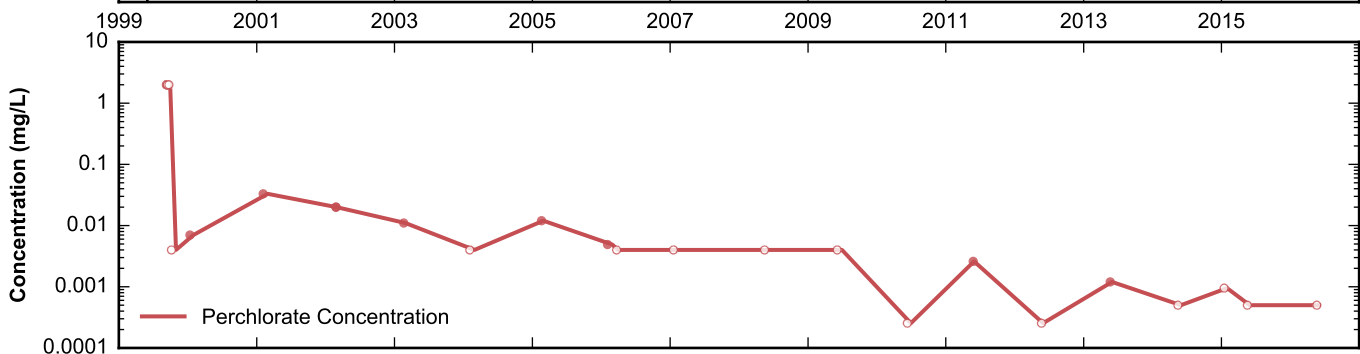

Data Sheet for Well TR-3
Nevada Environmental Response Trust Site
Henderson, Nevada