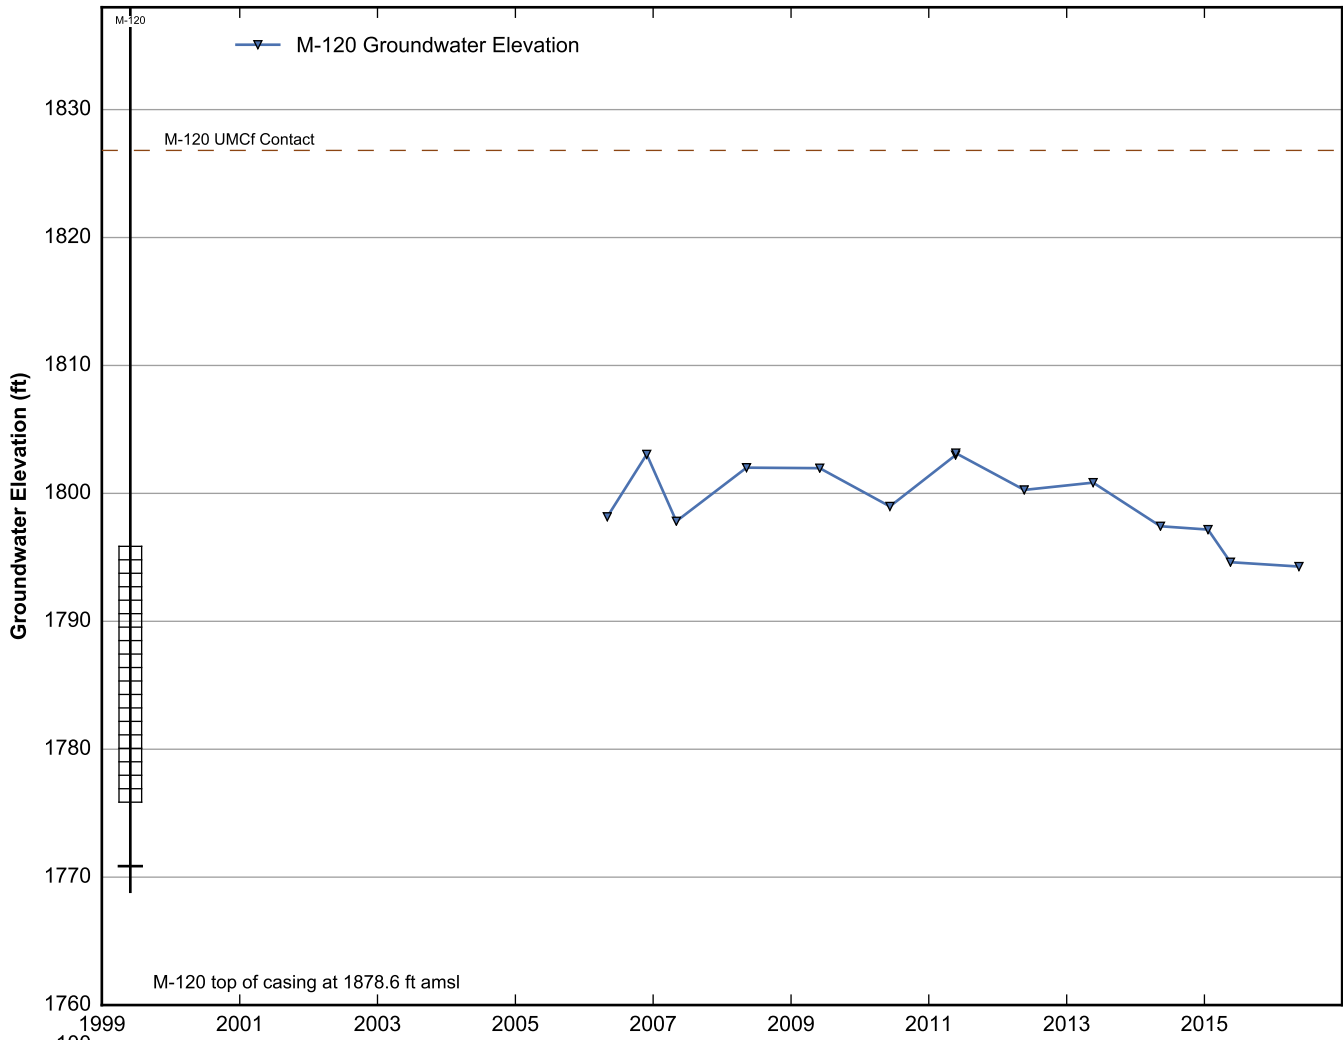

Data Sheet for Well M-120
Nevada Environmental Response Trust Site
Henderson, Nevada