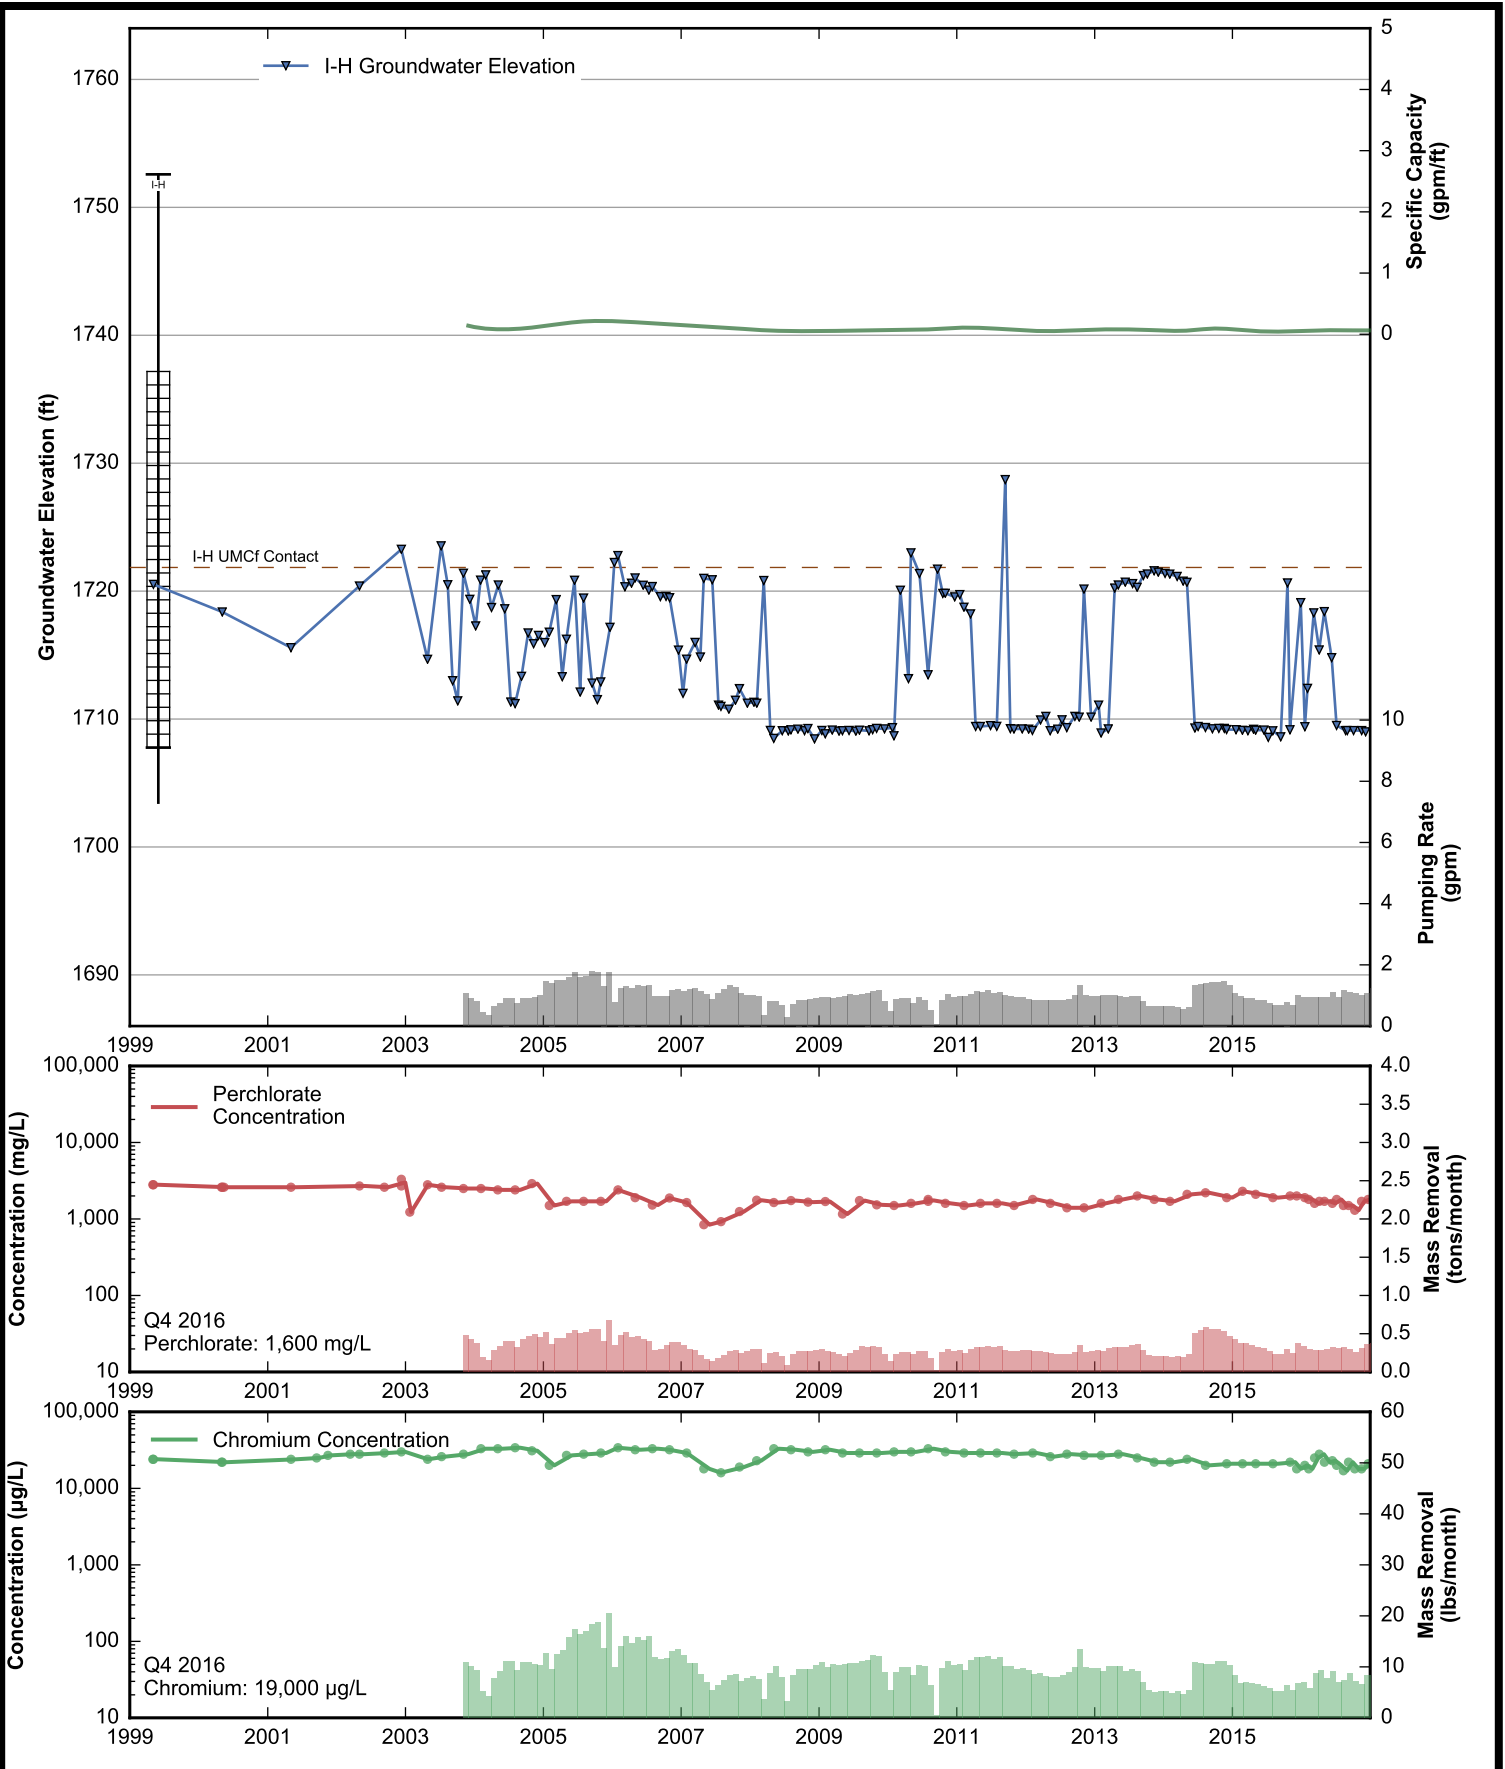

Data Sheet for Well I-H
Nevada Environmental Response Trust Site
Henderson, Nevada