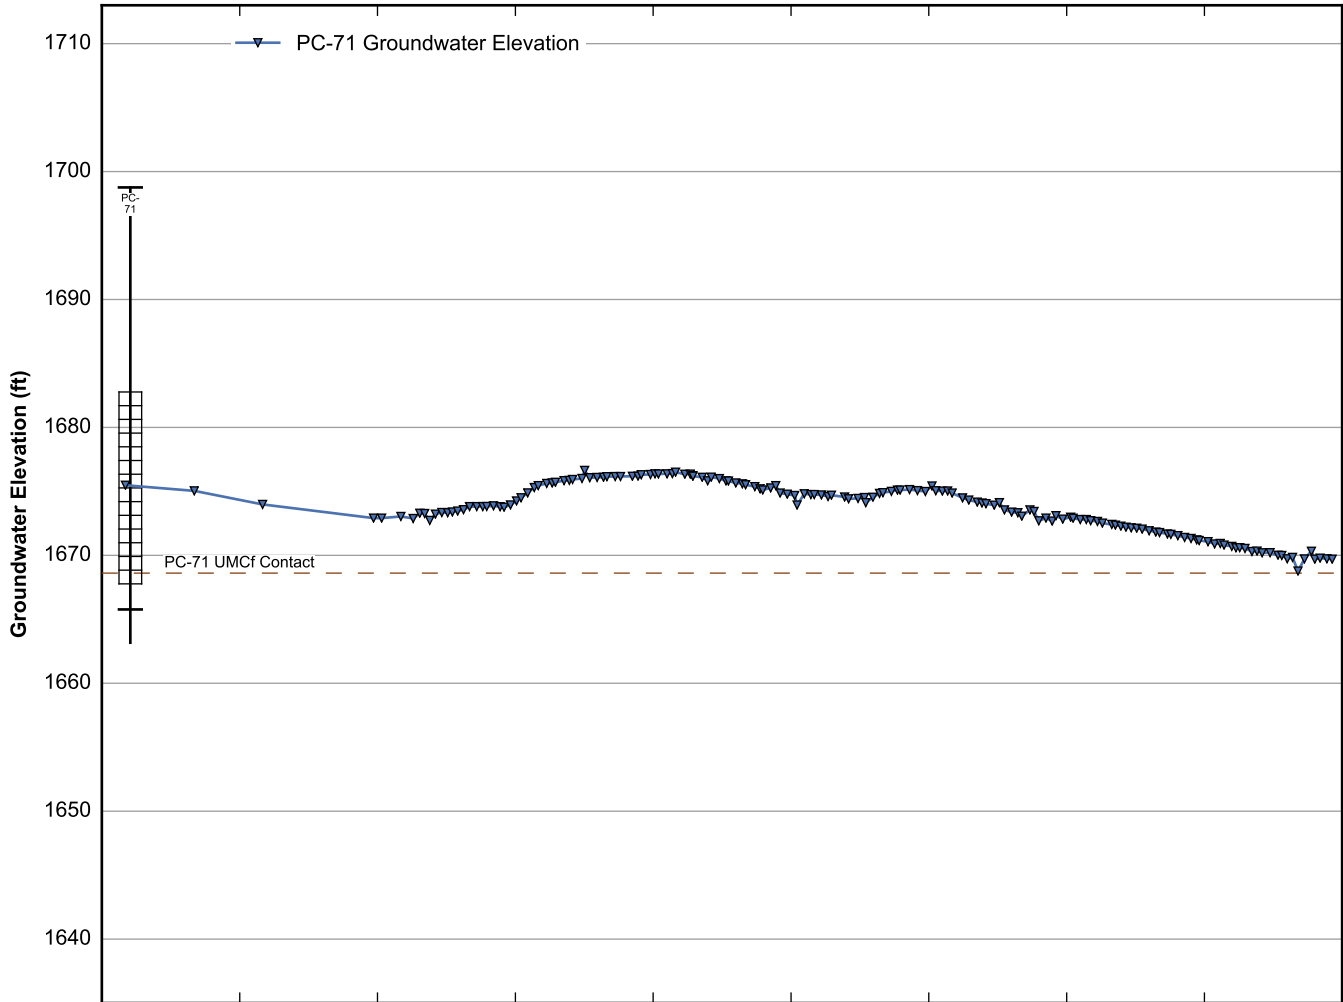

Data Sheet for Well PC-71
Nevada Environmental Response Trust Site
Henderson, Nevada