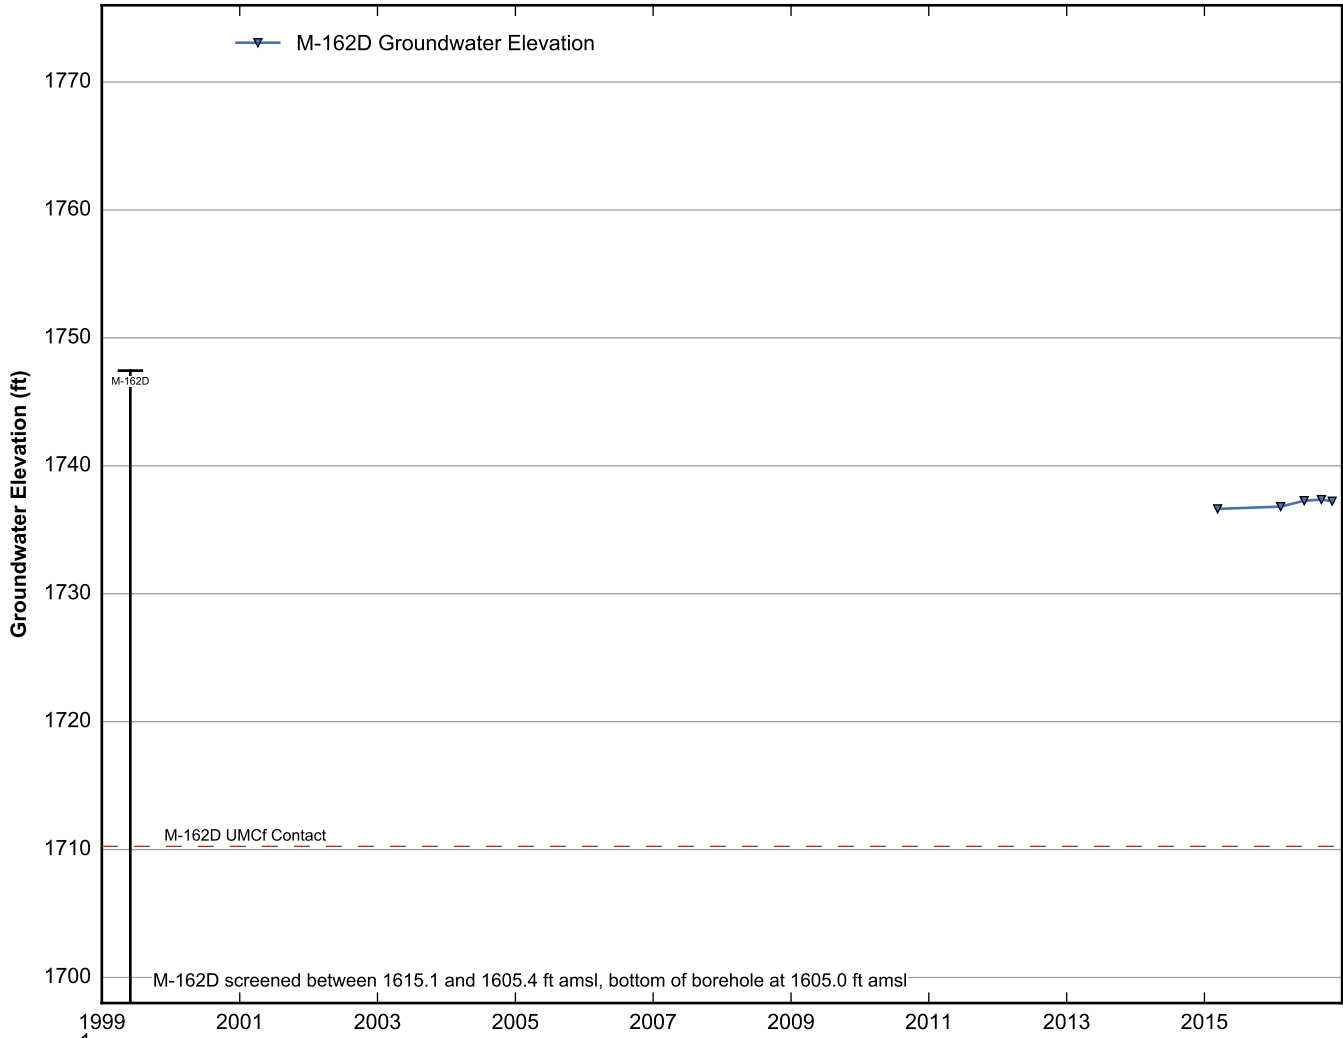

Data Sheet for Well M-162D
Nevada Environmental Response Trust Site
Henderson, Nevada