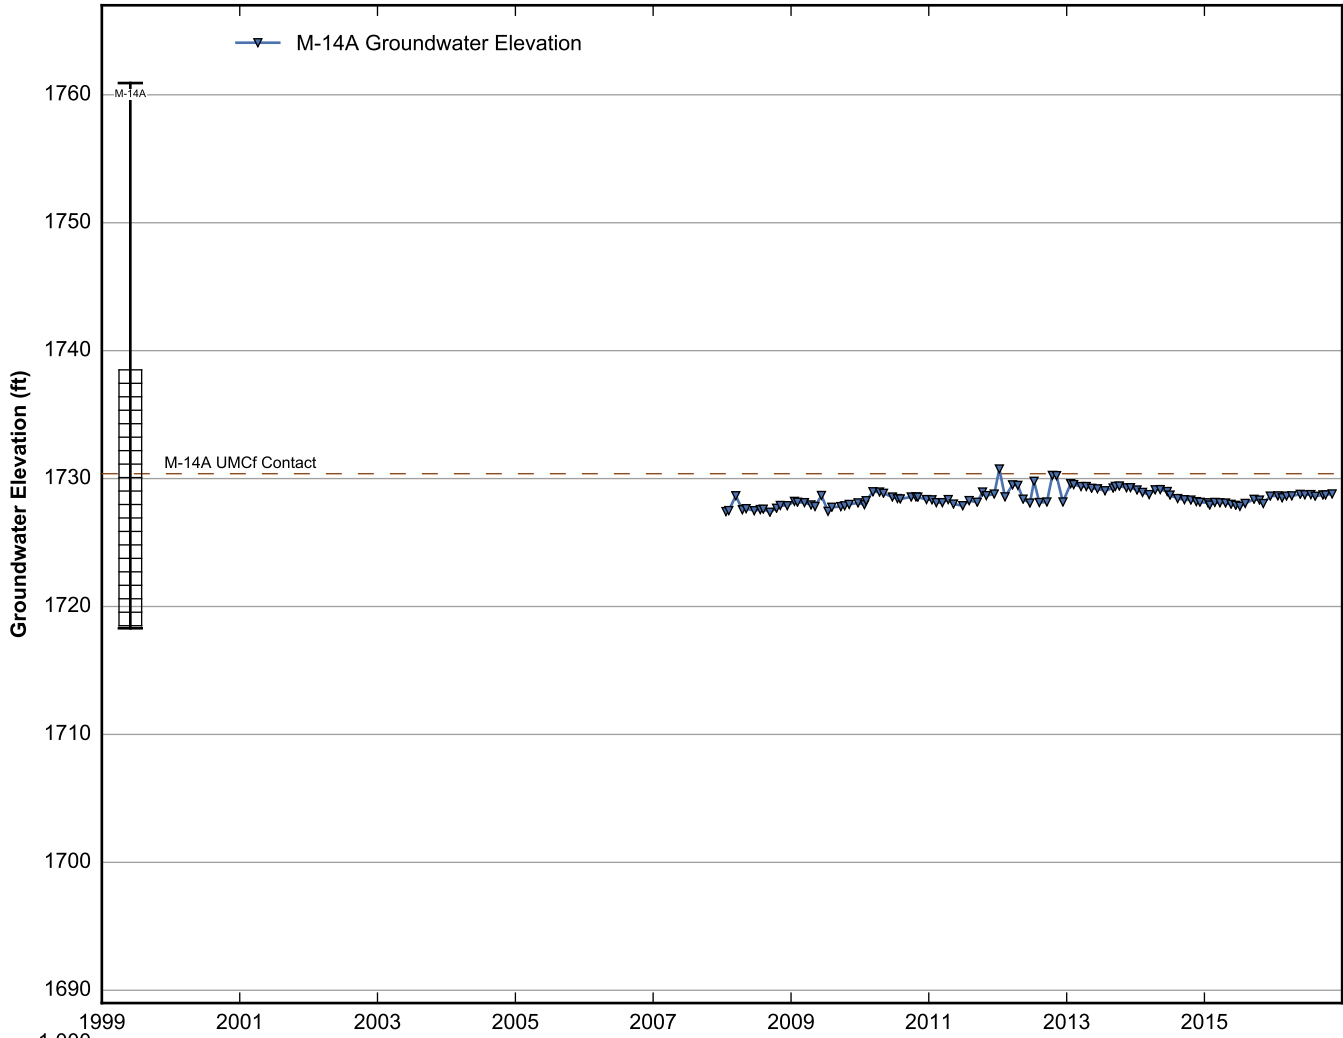

Data Sheet for Well M-14A
Nevada Environmental Response Trust Site
Henderson, Nevada