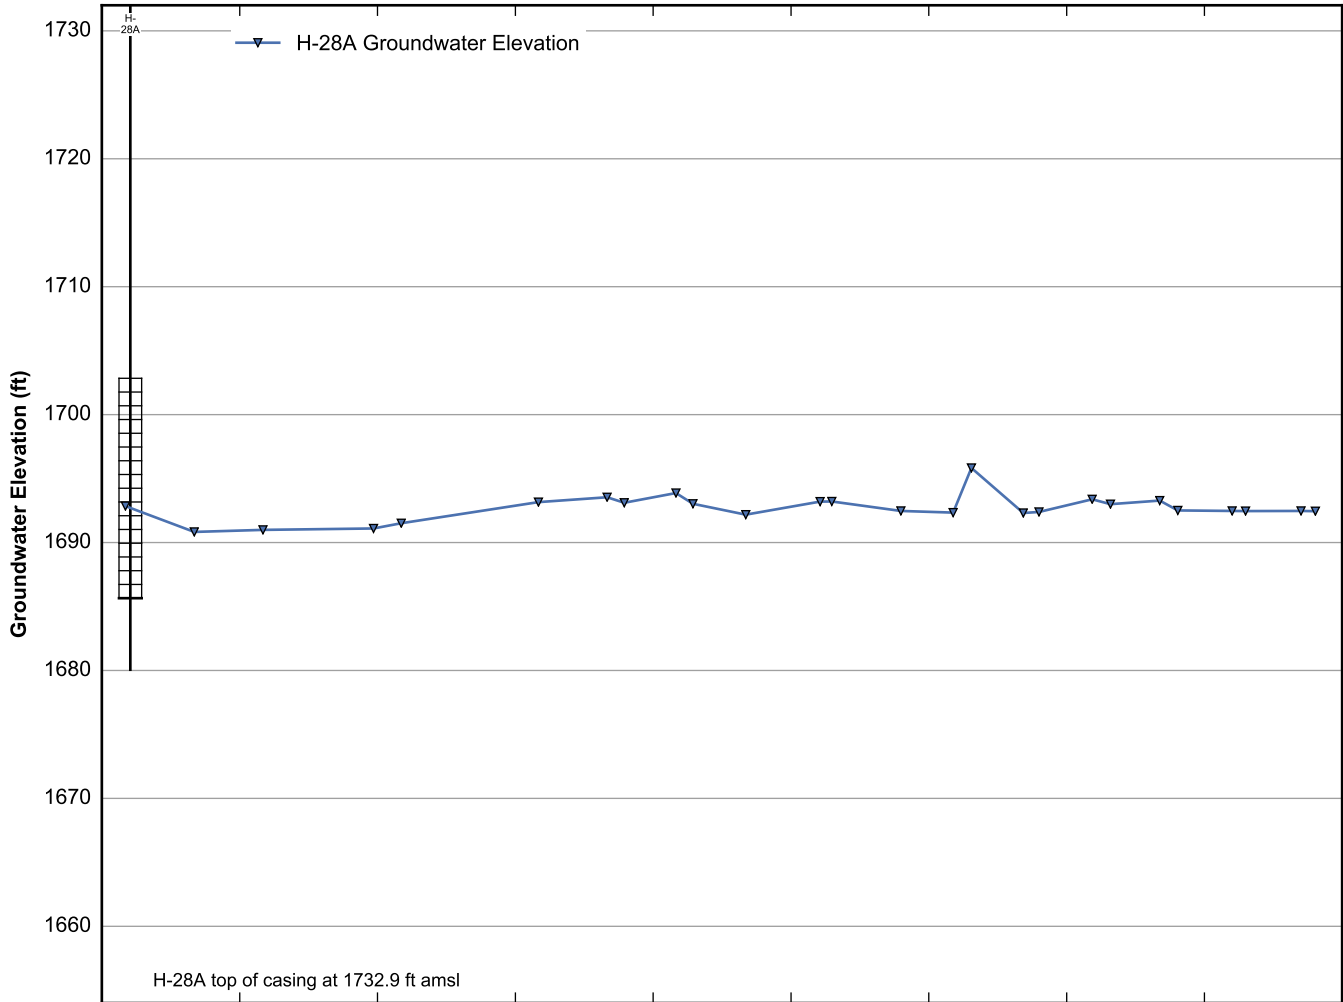

Data Sheet for Well H-28A
Nevada Environmental Response Trust Site
Henderson, Nevada