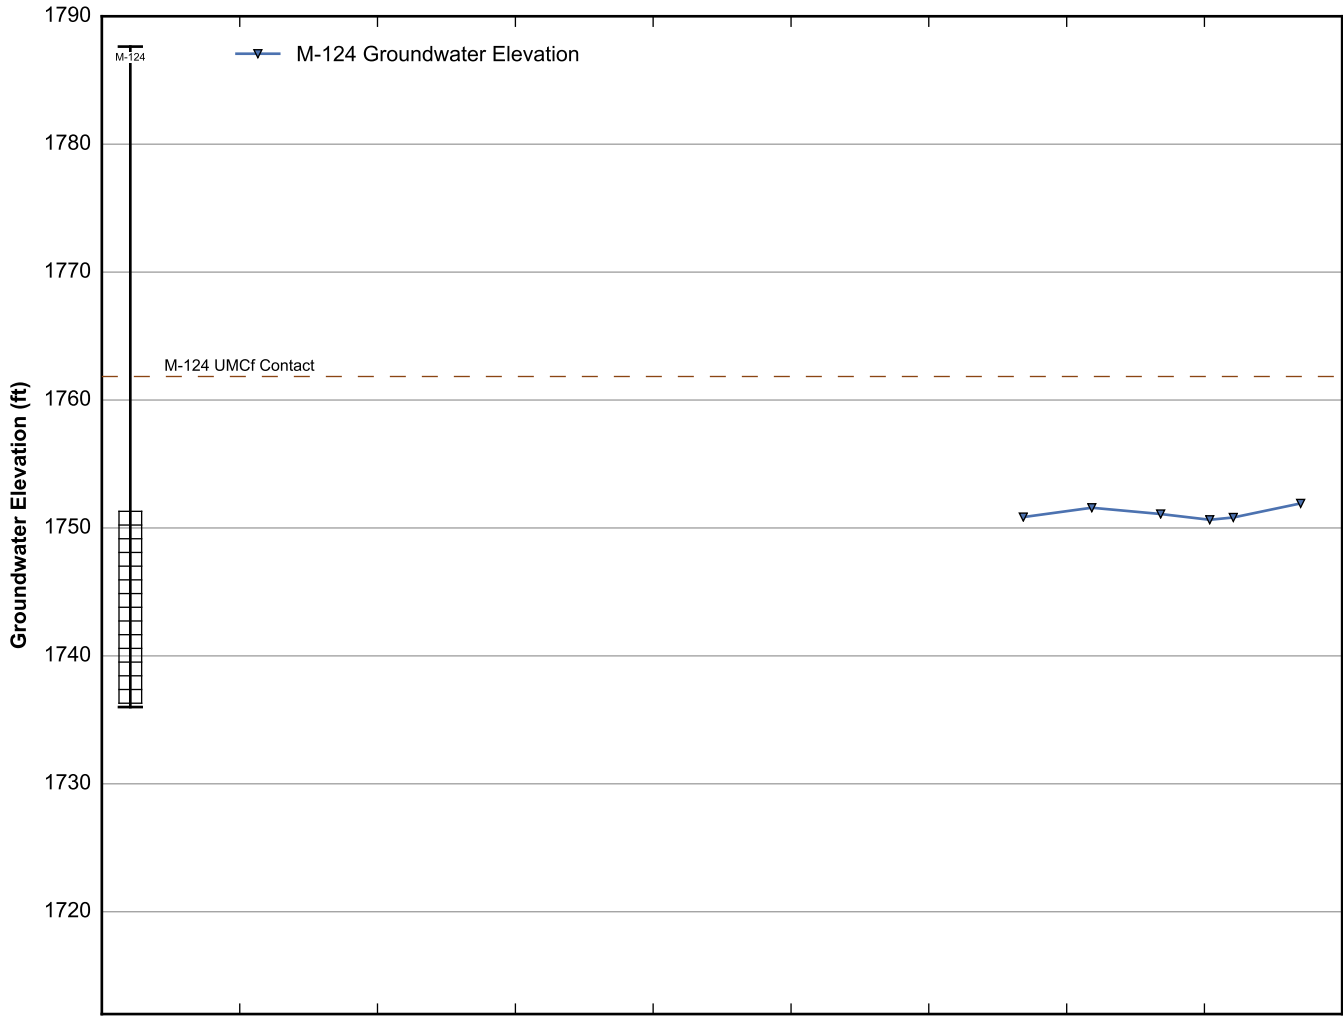

Data Sheet for Well M-124
Nevada Environmental Response Trust Site
Henderson, Nevada