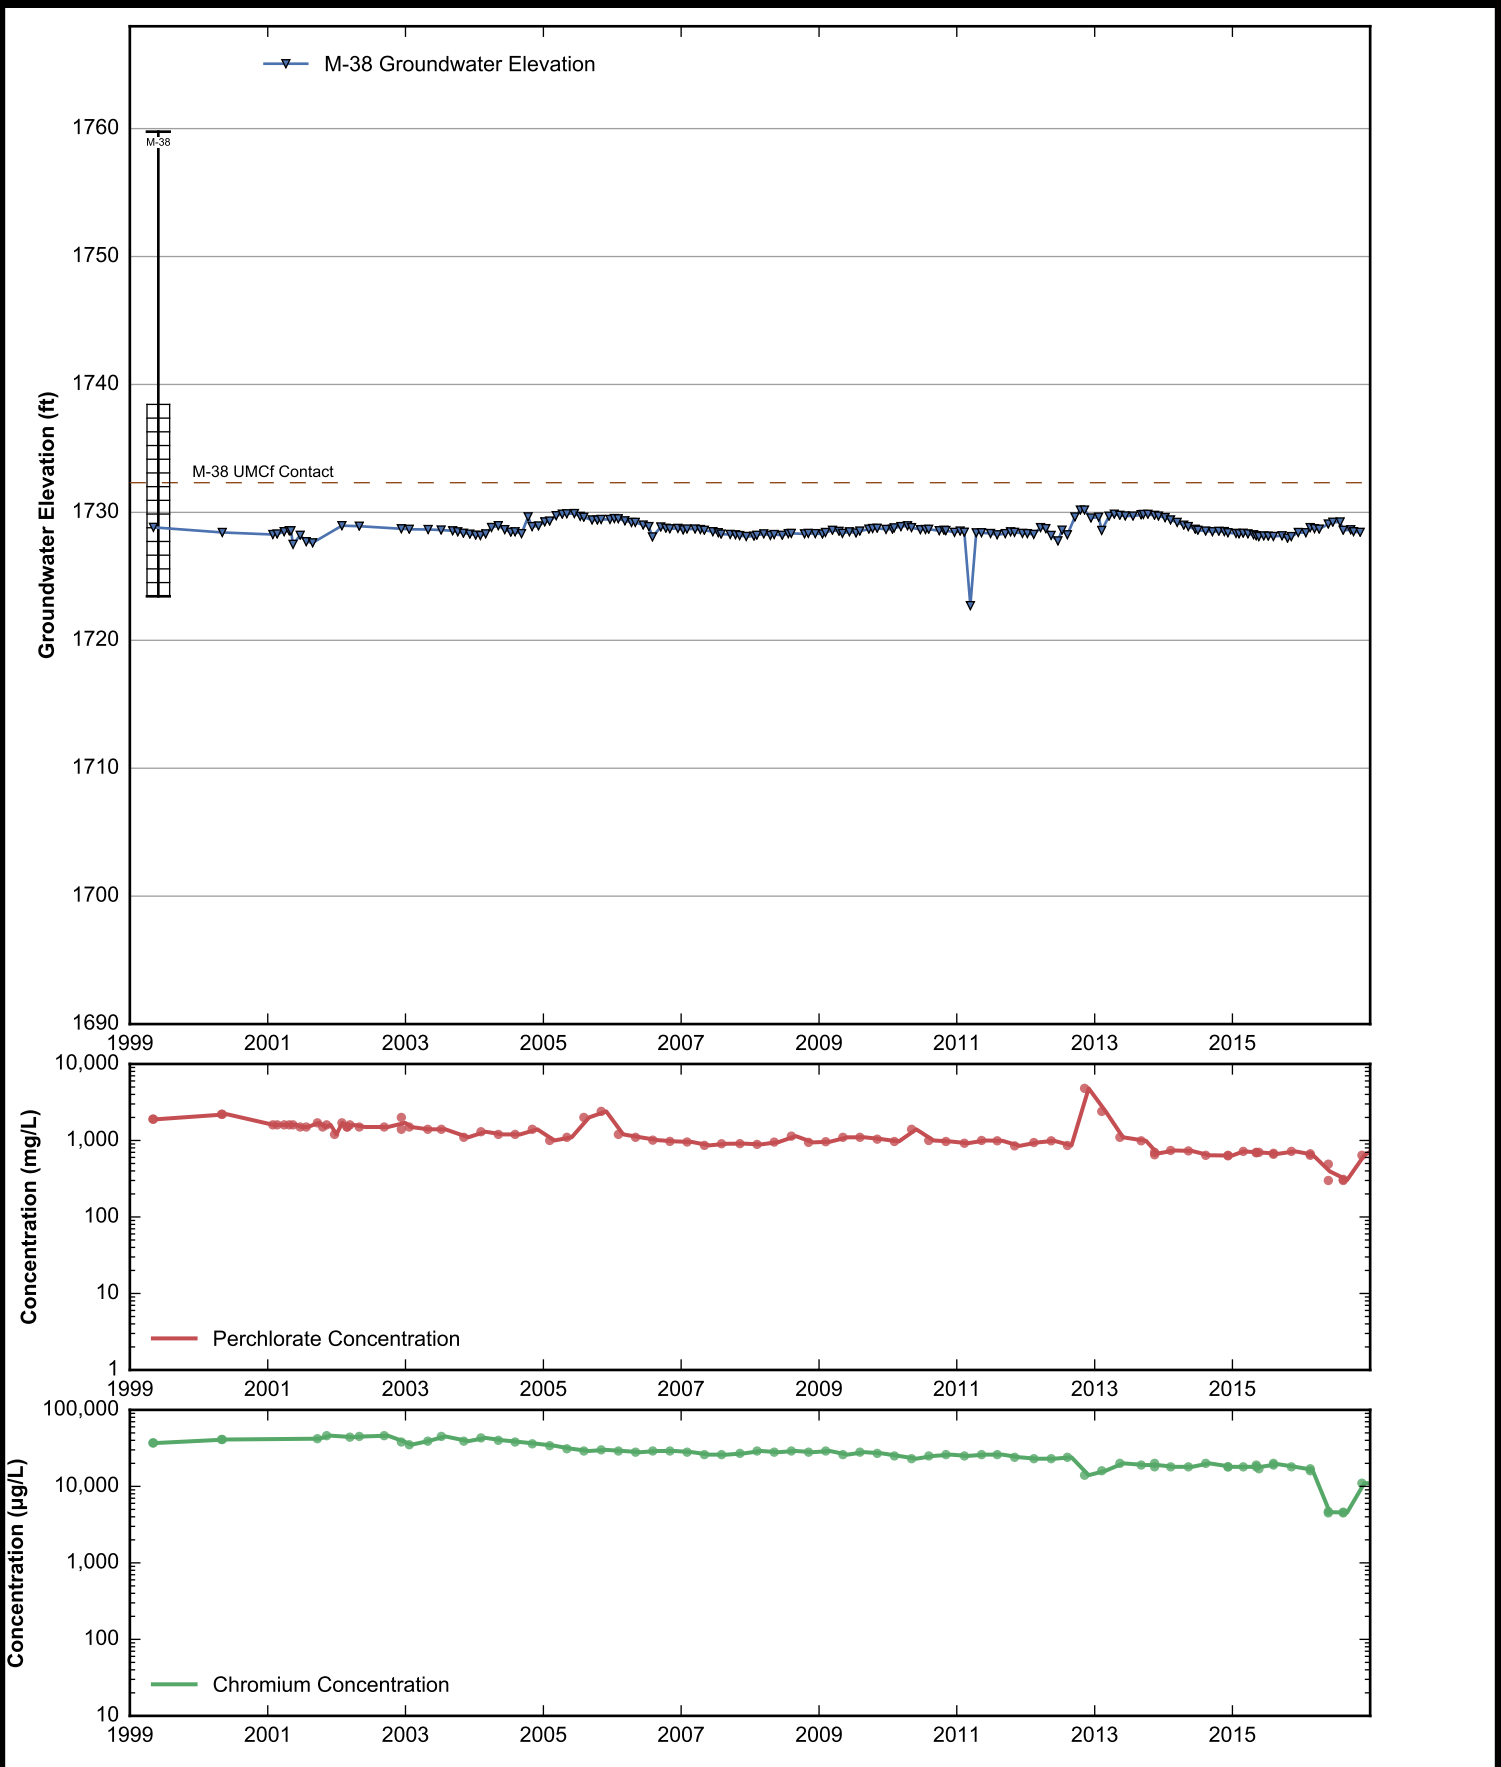

Data Sheet for Well M-38
Nevada Environmental Response Trust Site
Henderson, Nevada