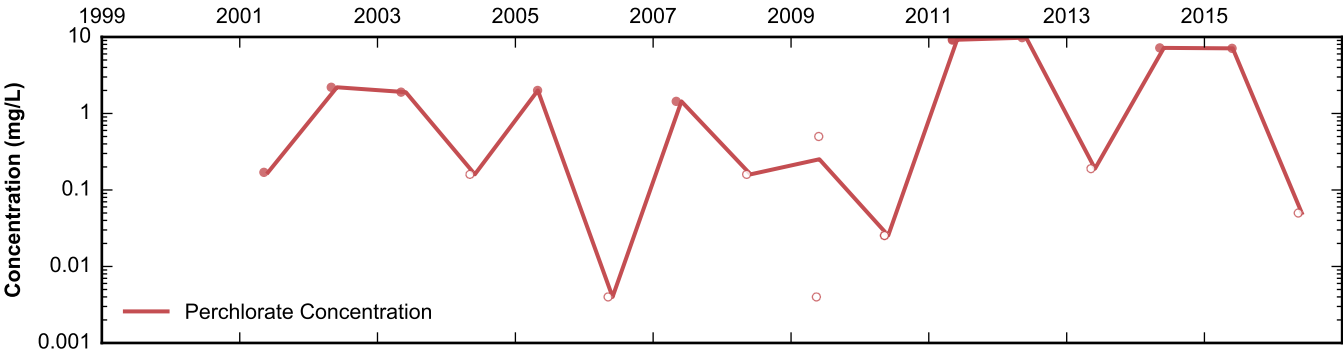

Data Sheet for Well MC-3
Nevada Environmental Response Trust Site
Henderson, Nevada