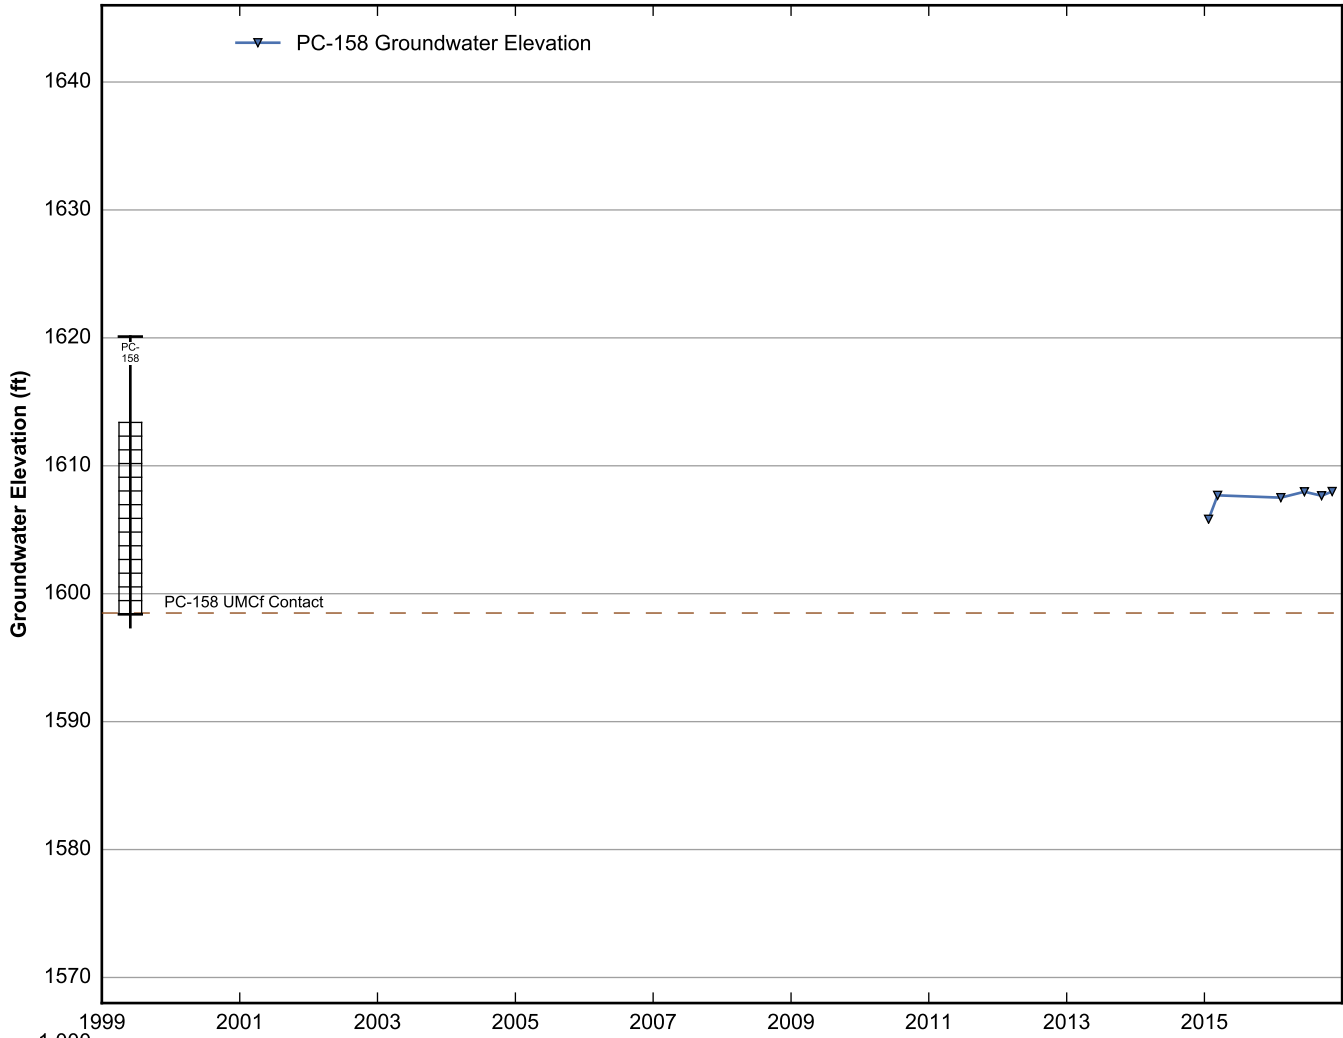

Data Sheet for Well PC-158
Nevada Environmental Response Trust Site
Henderson, Nevada