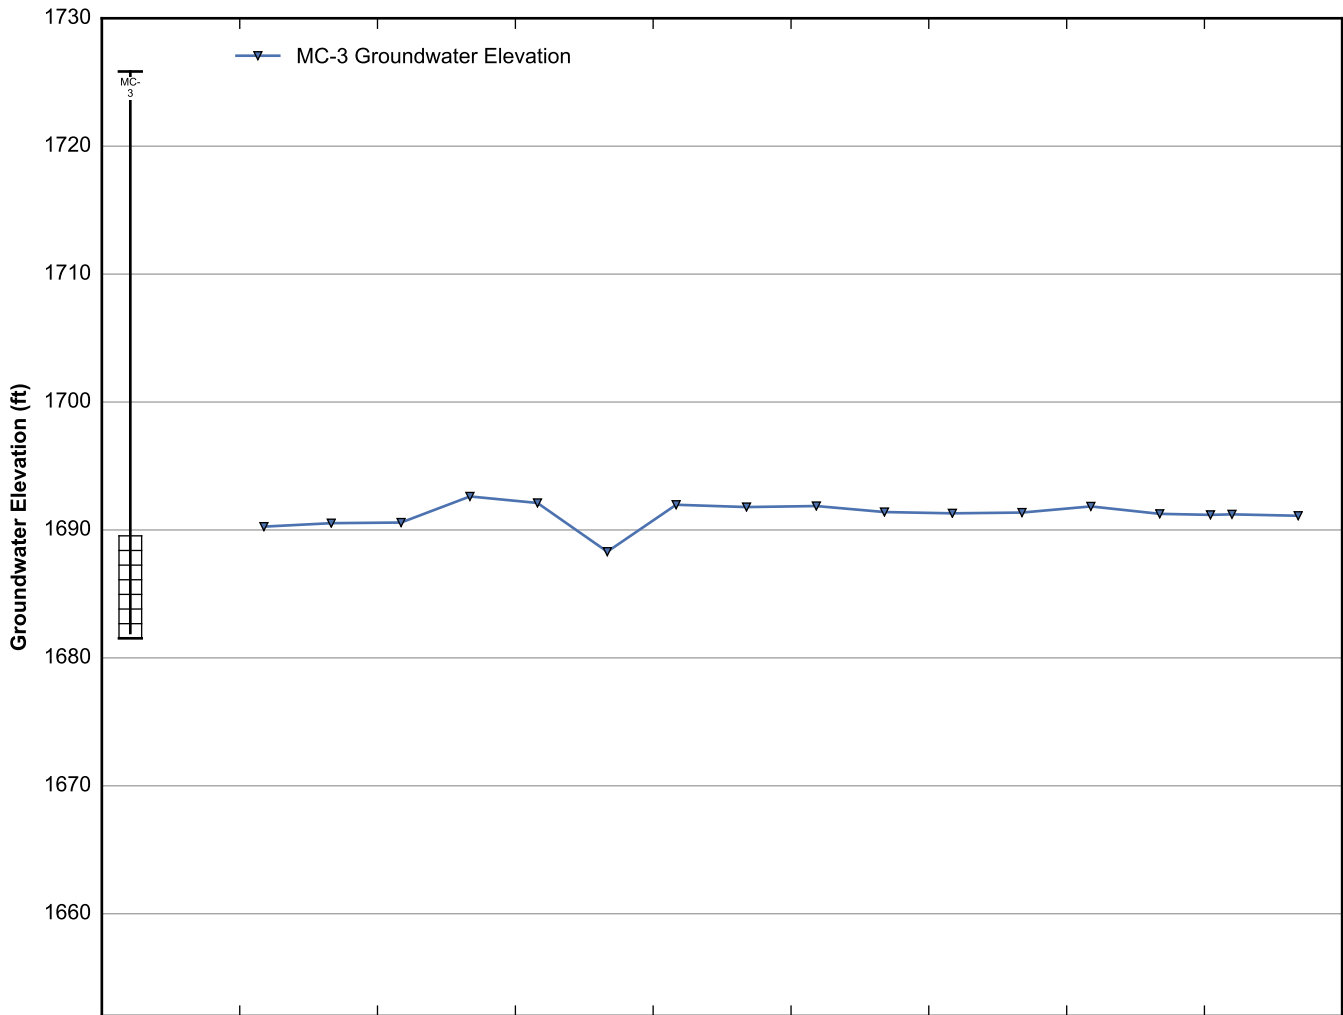

Data Sheet for Well MC-3
Nevada Environmental Response Trust Site
Henderson, Nevada