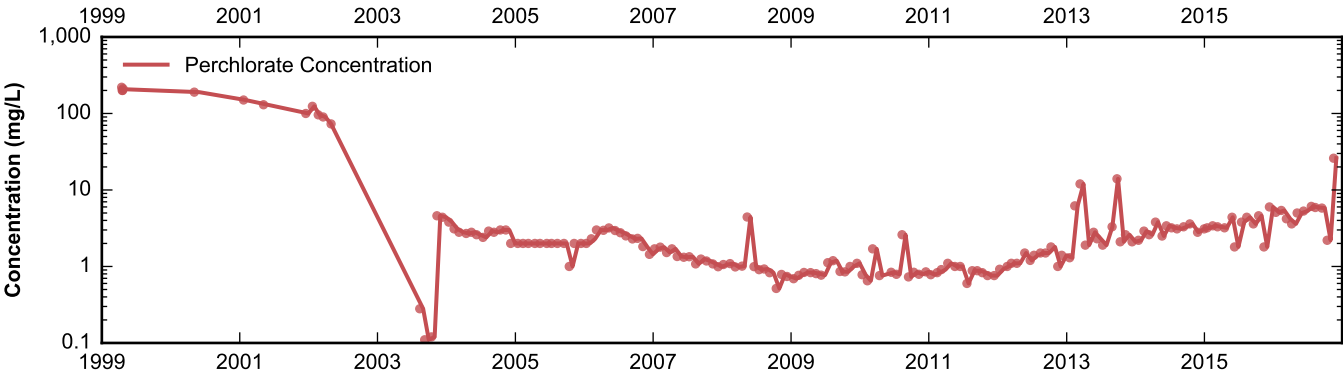

Data Sheet for Well PC-55
Nevada Environmental Response Trust Site
Henderson, Nevada