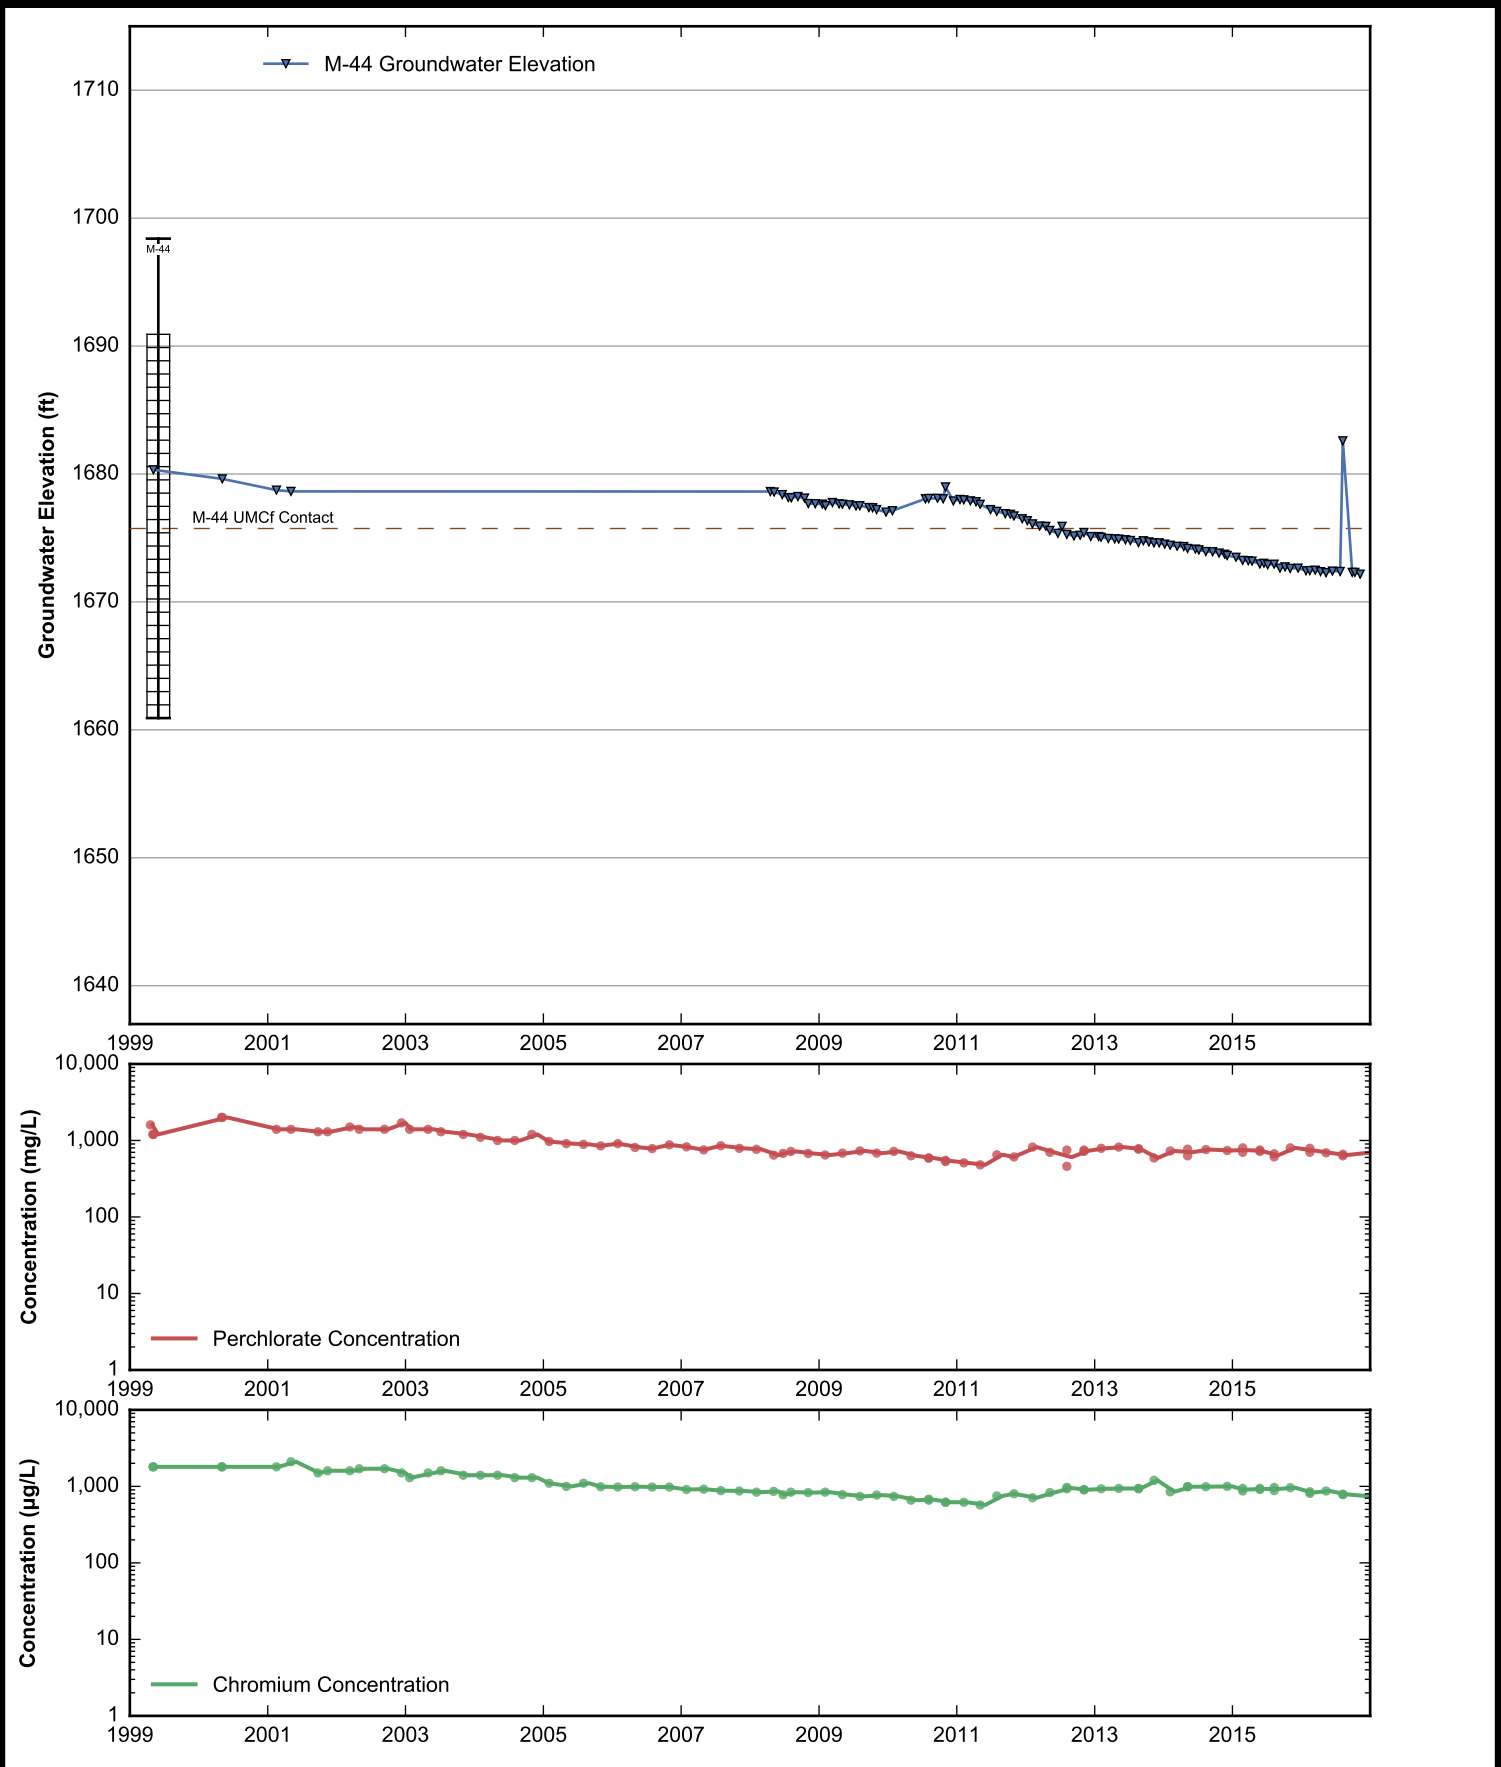

Data Sheet for Well M-44
Nevada Environmental Response Trust Site
Henderson, Nevada