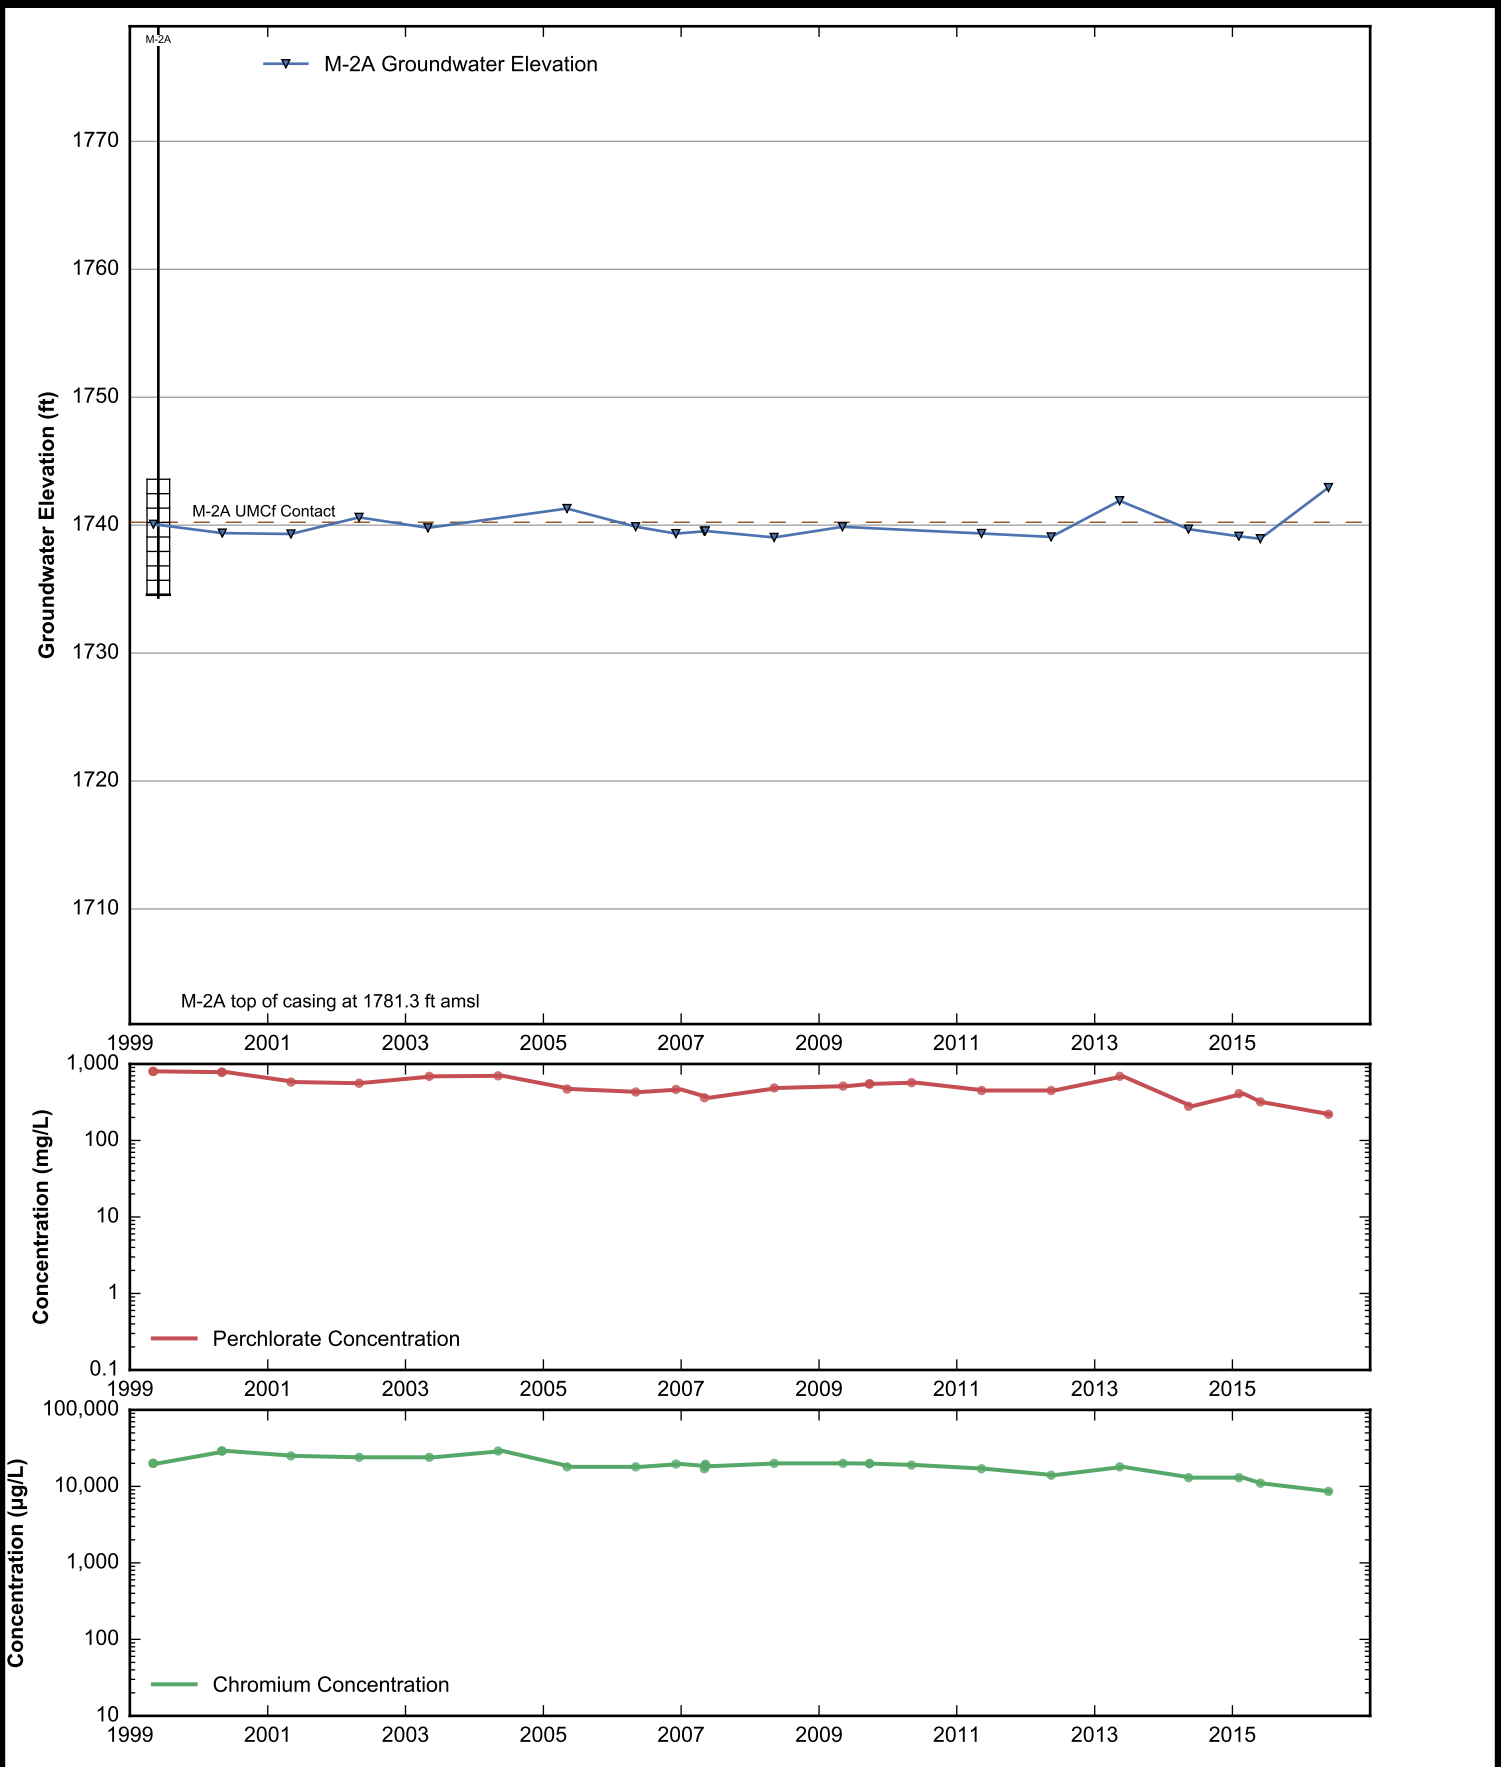

Data Sheet for Well M-2A
Nevada Environmental Response Trust Site
Henderson, Nevada