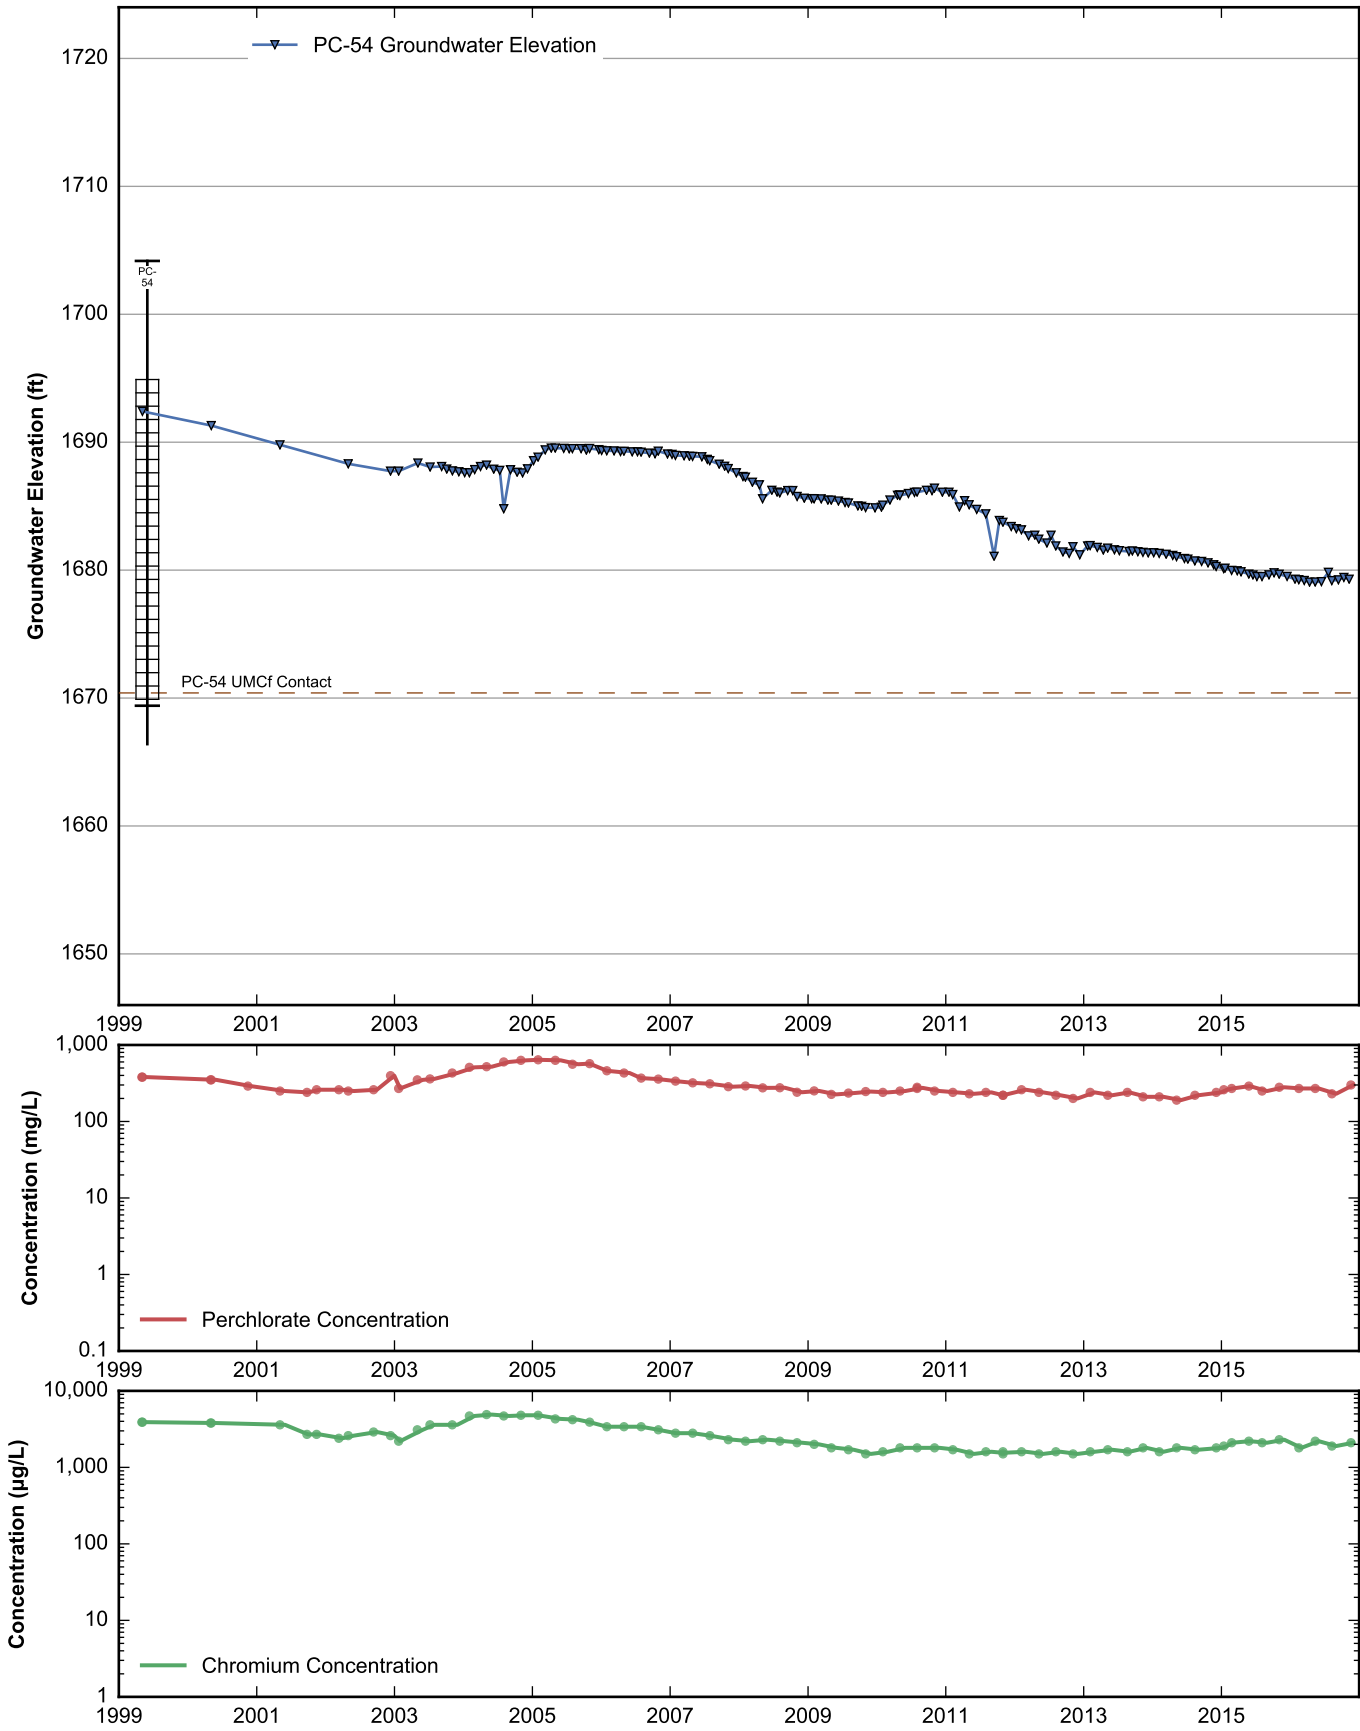

Data Sheet for Well PC-54
Nevada Environmental Response Trust Site
Henderson, Nevada