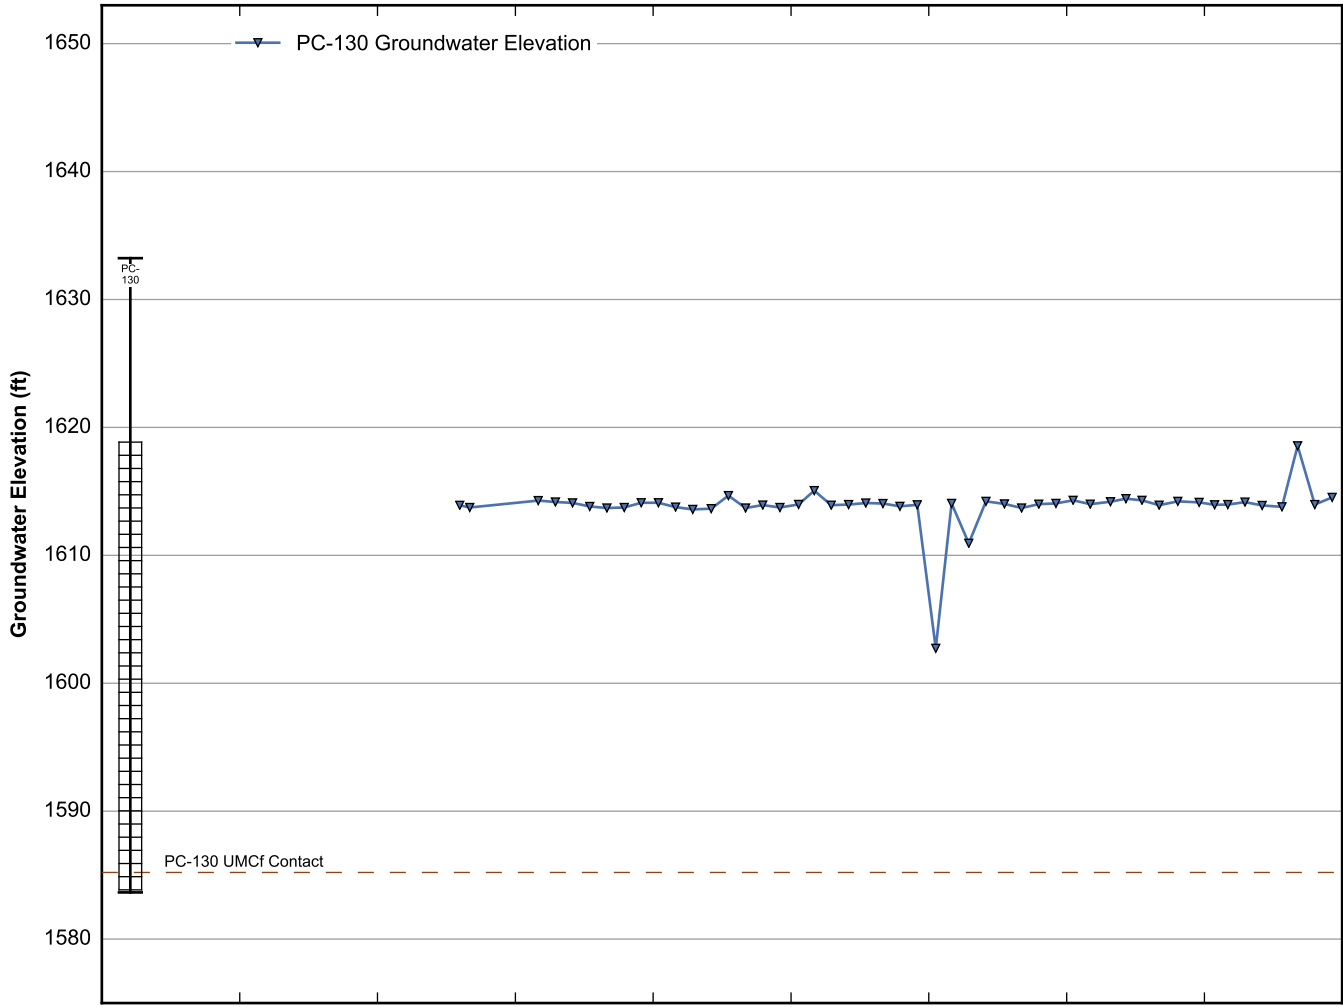

Data Sheet for Well PC-130
Nevada Environmental Response Trust Site
Henderson, Nevada