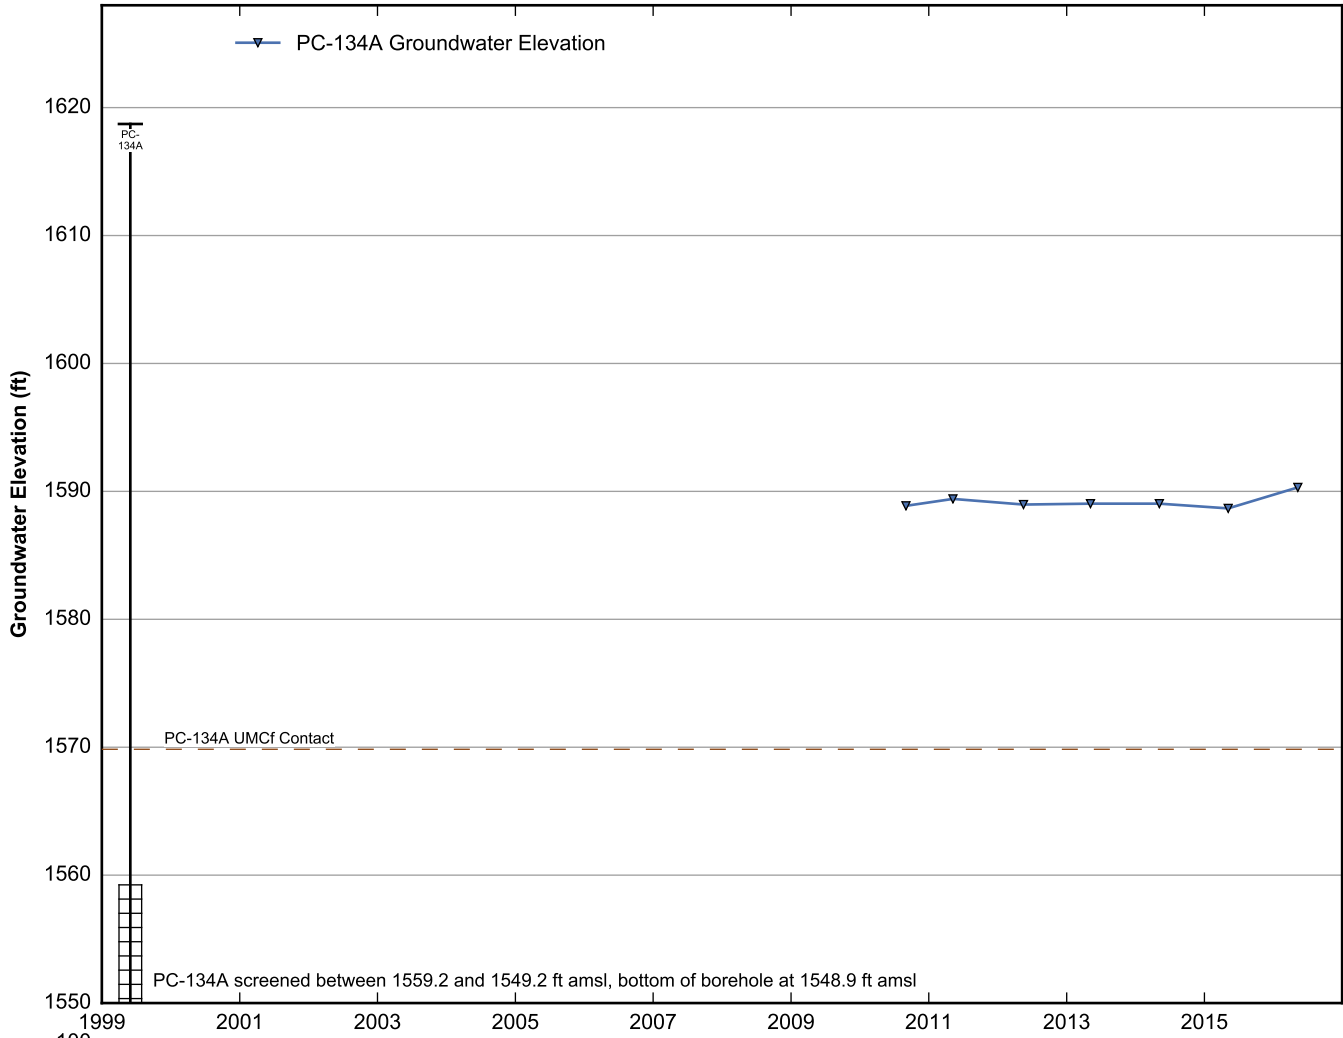

Data Sheet for Well PC-134A
Nevada Environmental Response Trust Site
Henderson, Nevada