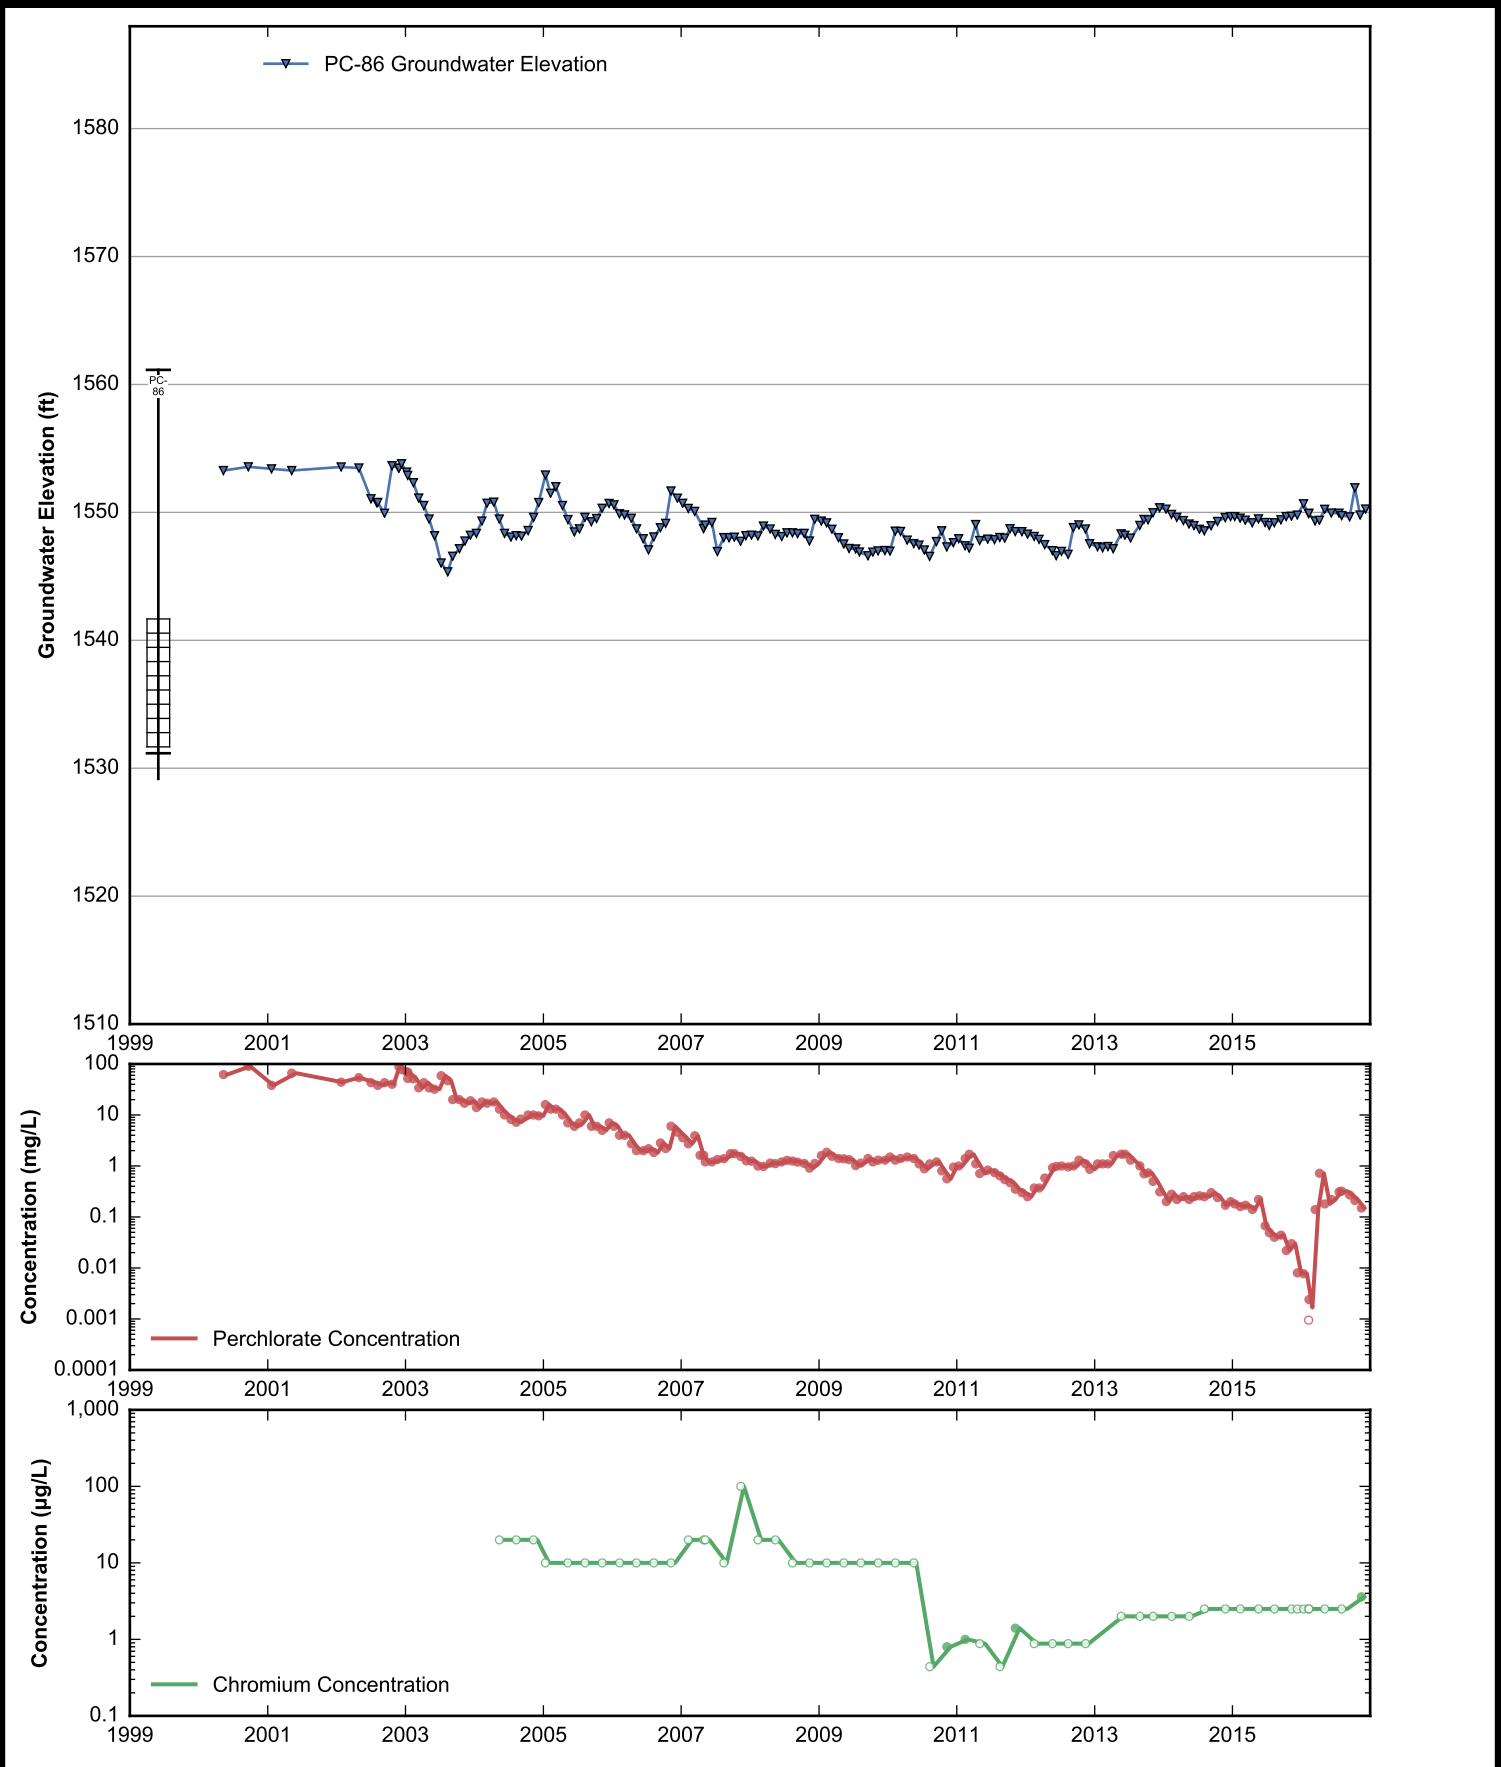

Data Sheet for Well PC-86
Nevada Environmental Response Trust Site
Henderson, Nevada