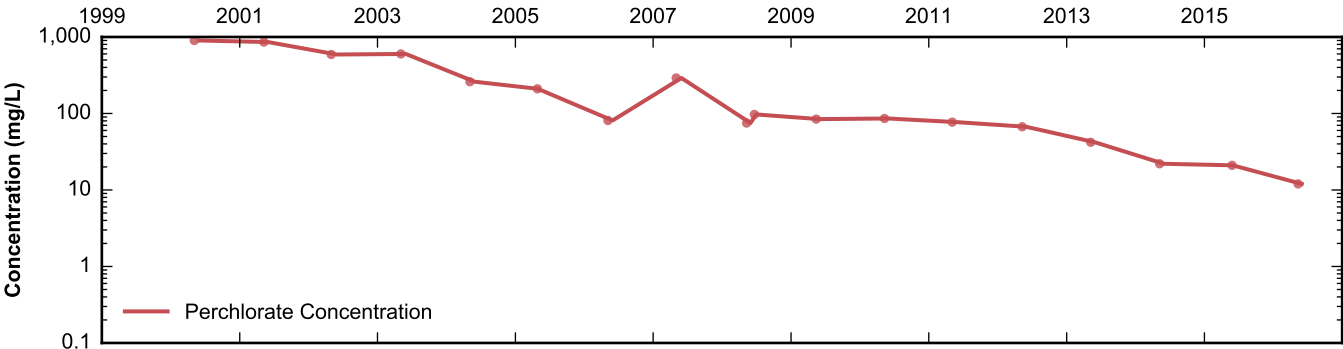

Data Sheet for Well MC-65
Nevada Environmental Response Trust Site
Henderson, Nevada