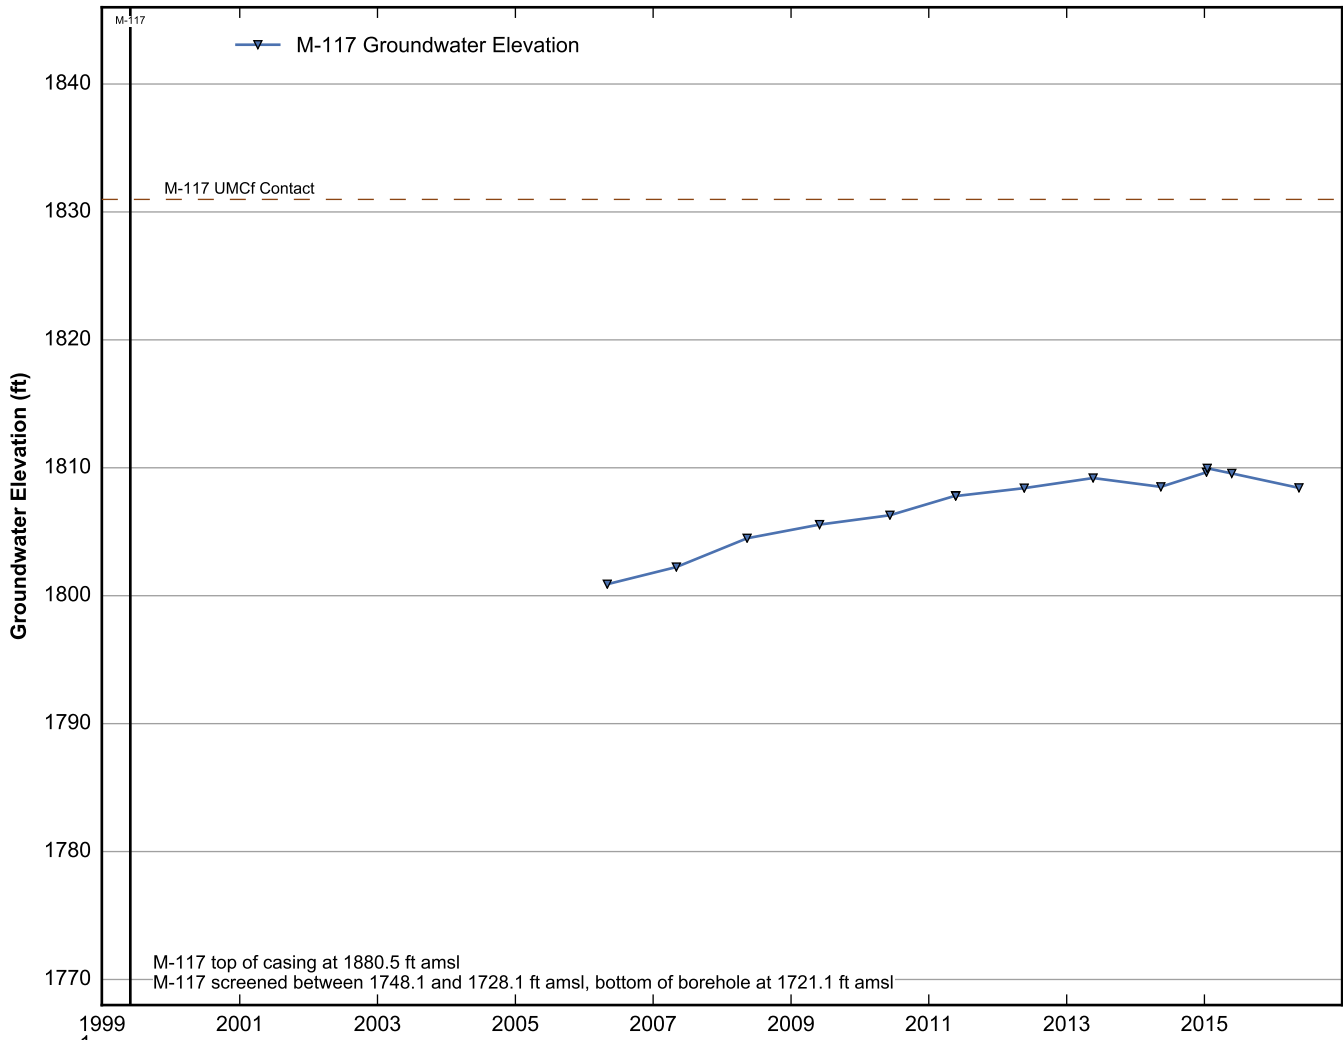

Data Sheet for Well M-117
Nevada Environmental Response Trust Site
Henderson, Nevada