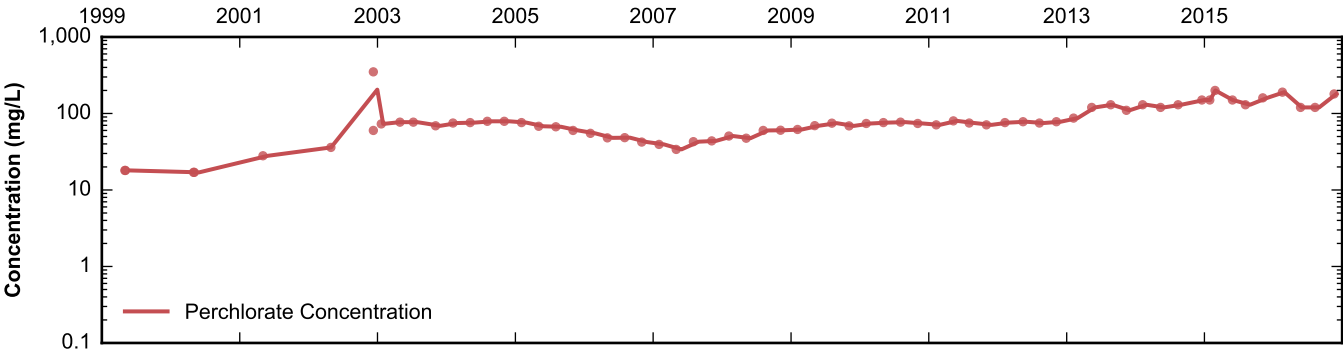

Data Sheet for Well M-74
Nevada Environmental Response Trust Site
Henderson, Nevada