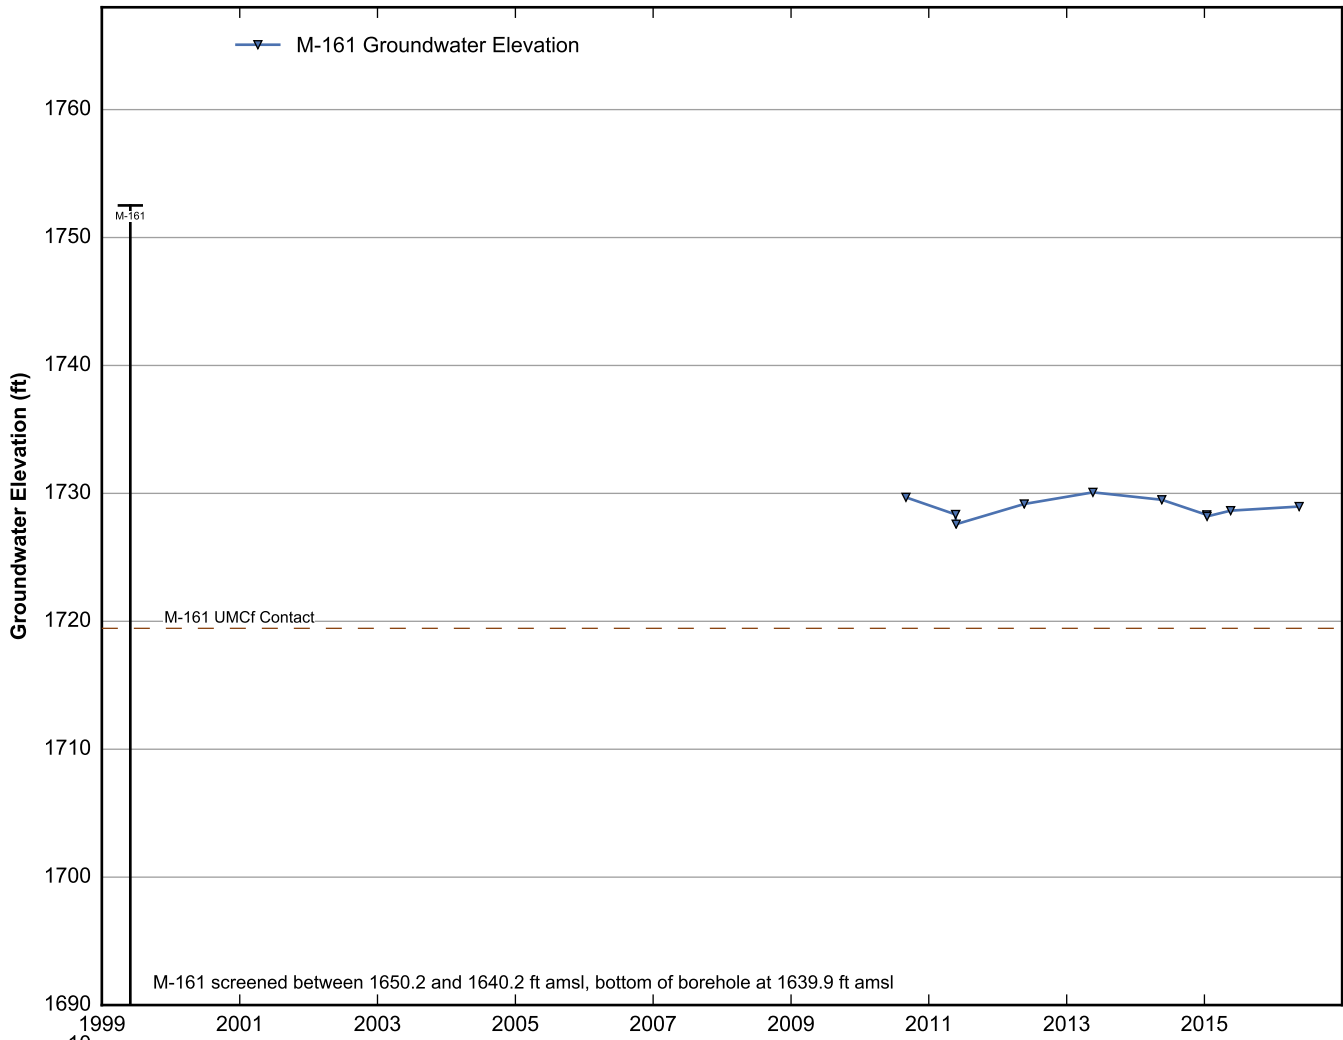

Data Sheet for Well M-161
Nevada Environmental Response Trust Site
Henderson, Nevada