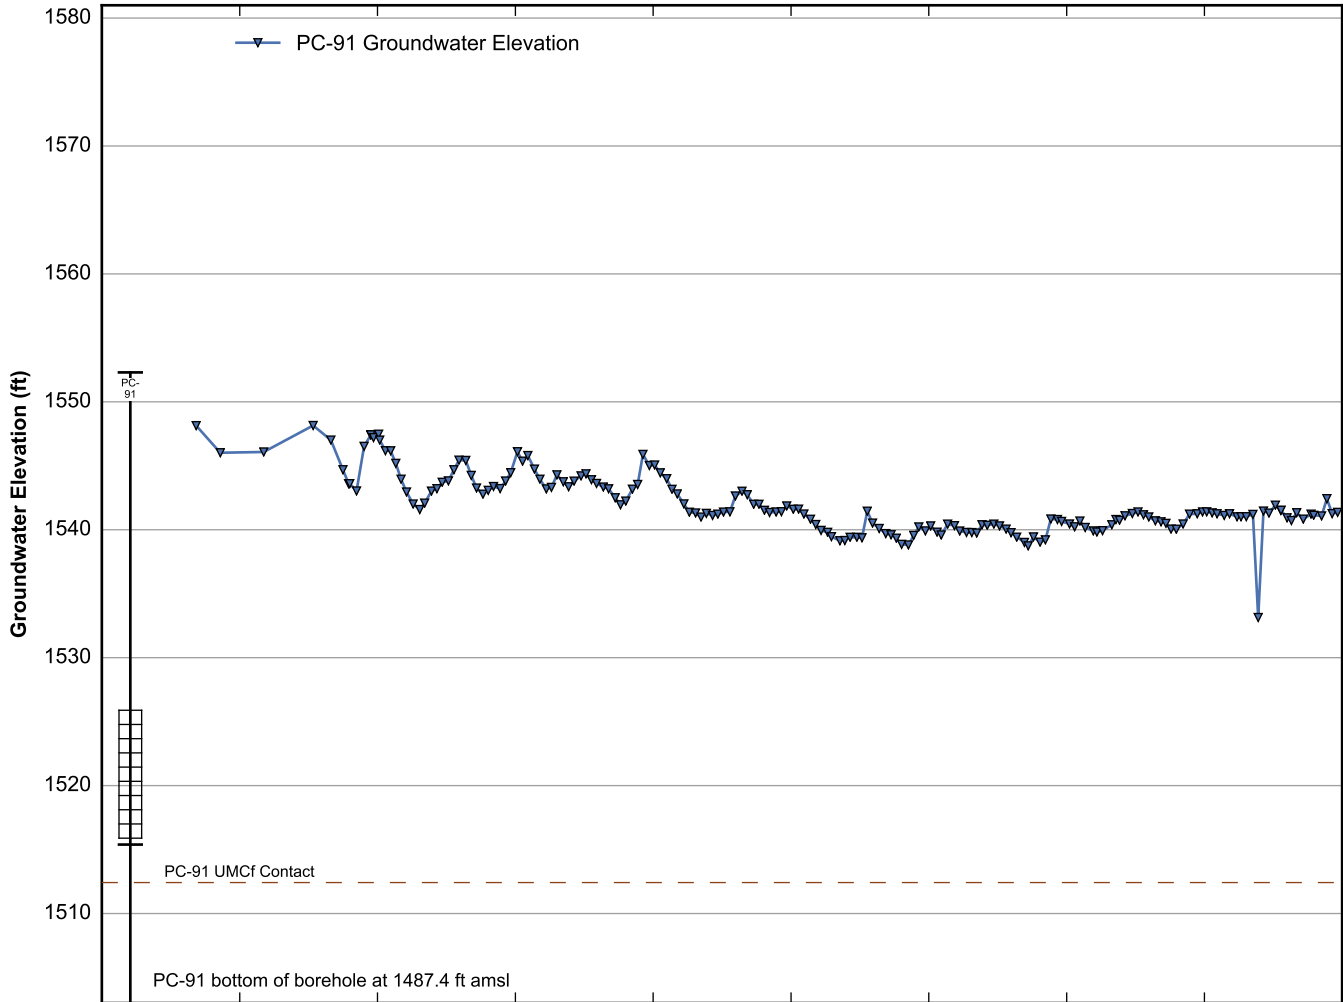

Data Sheet for Well PC-91
Nevada Environmental Response Trust Site
Henderson, Nevada