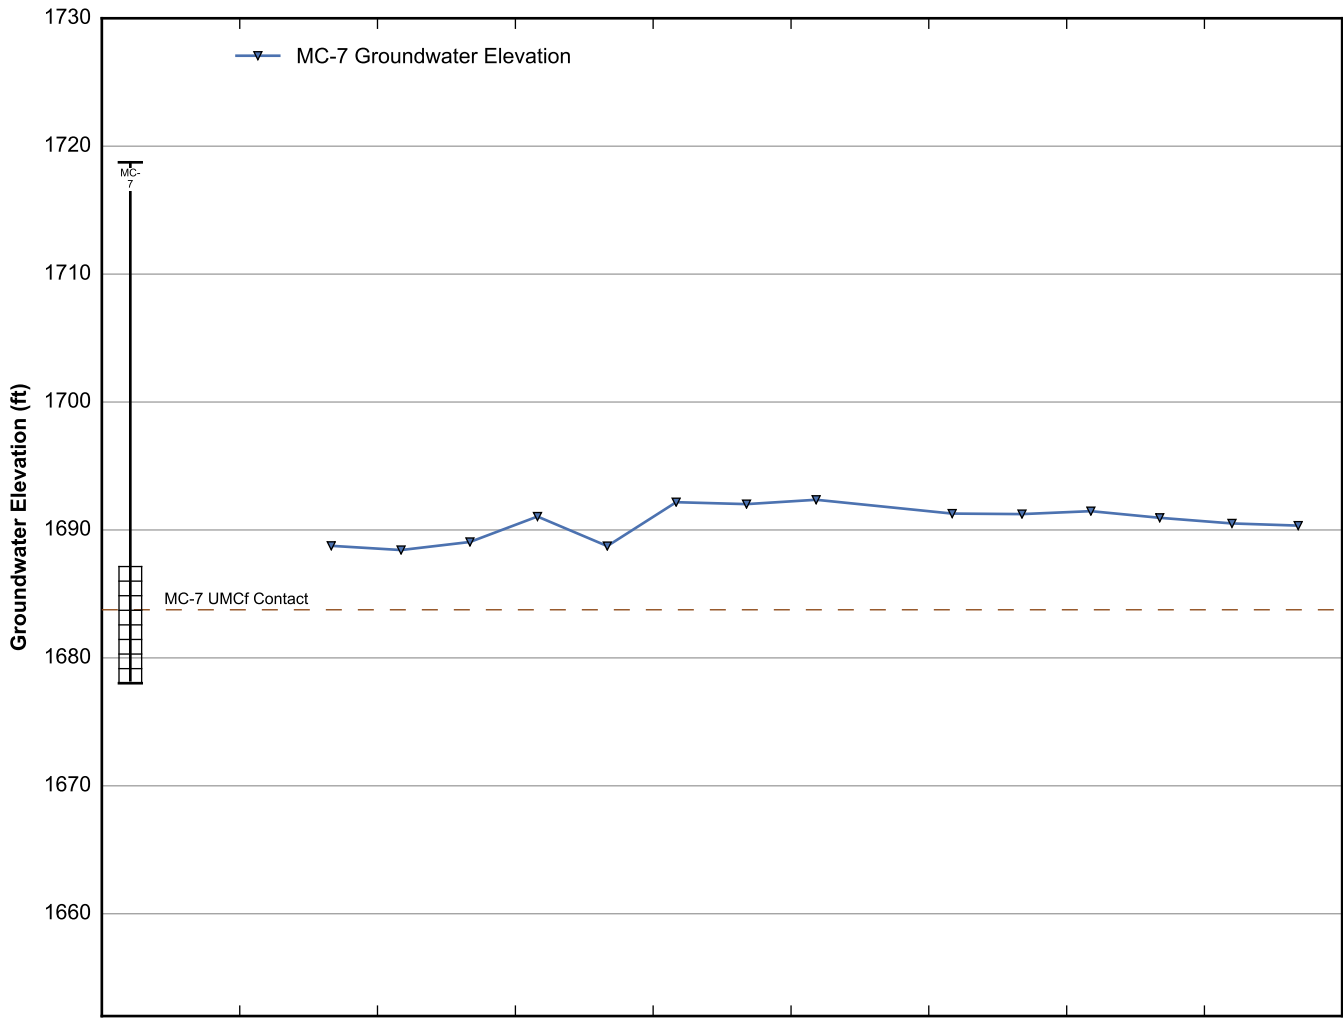

Data Sheet for Well MC-7
Nevada Environmental Response Trust Site
Henderson, Nevada