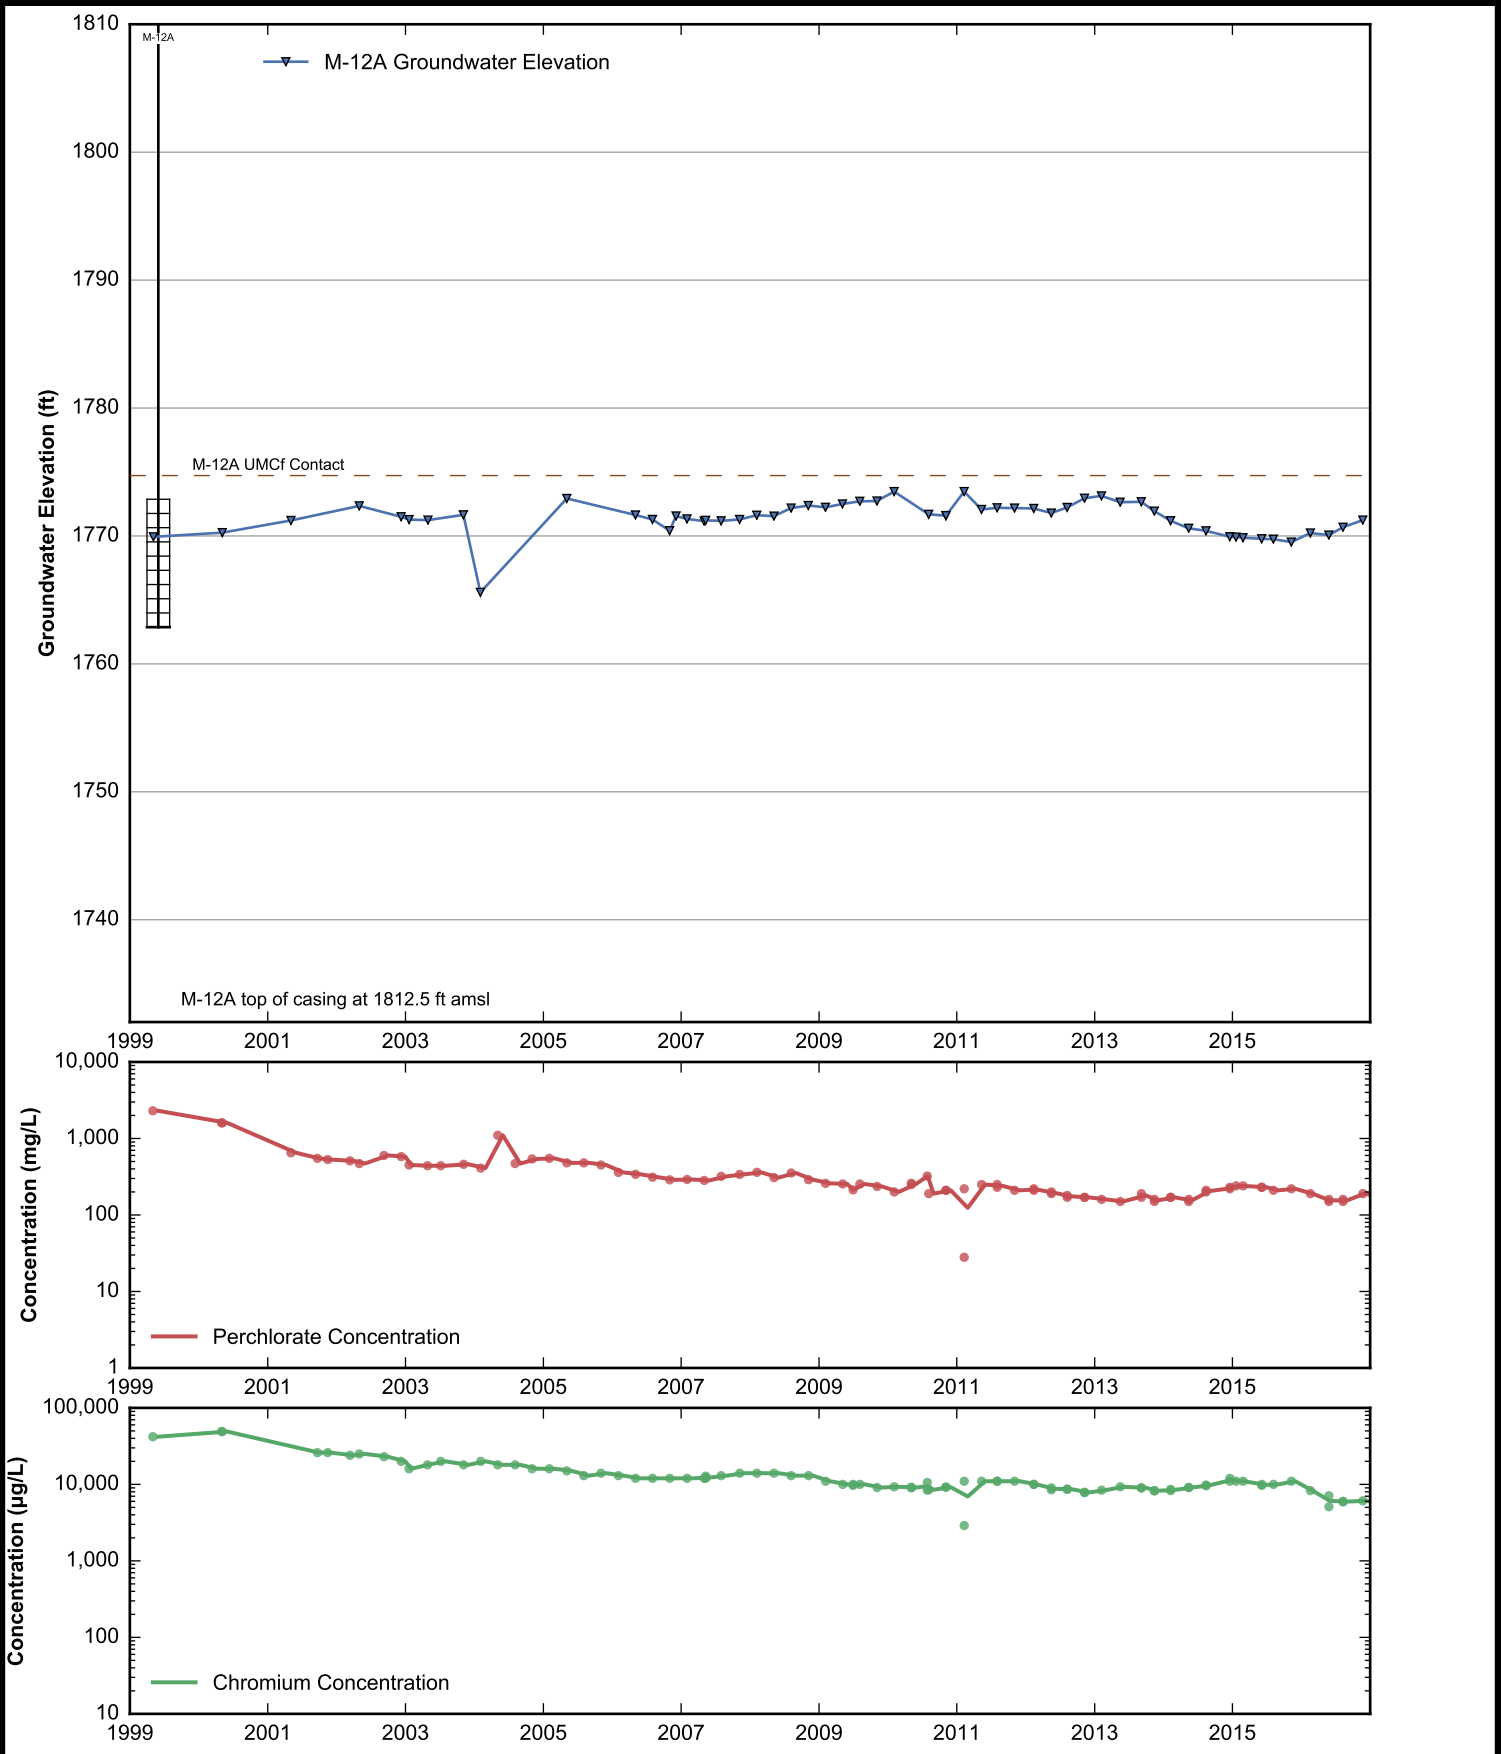

Data Sheet for Well M-12A
Nevada Environmental Response Trust Site
Henderson, Nevada