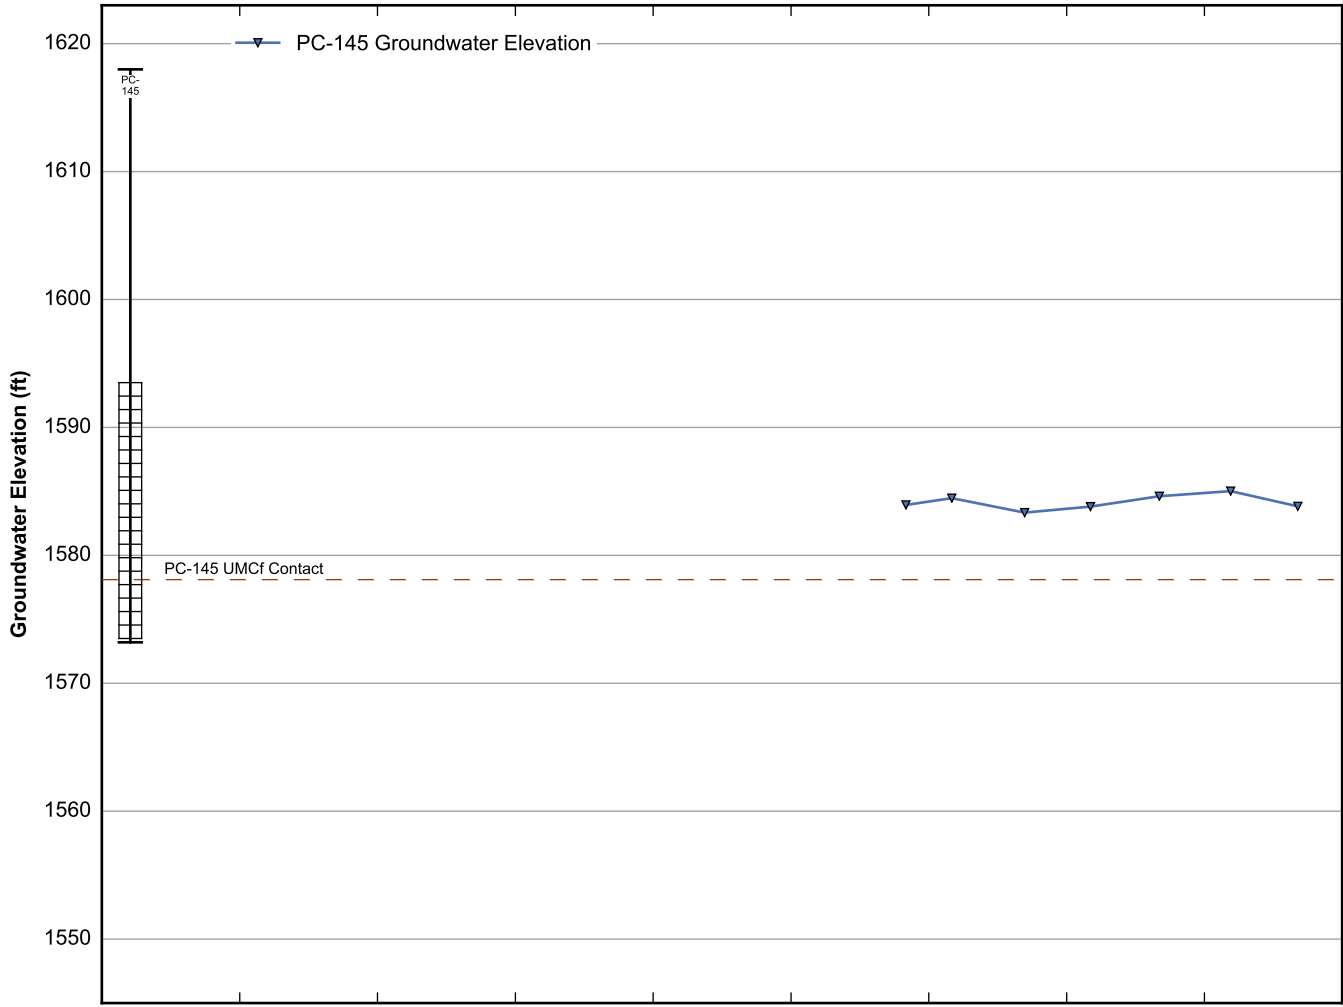

Data Sheet for Well PC-145
Nevada Environmental Response Trust Site
Henderson, Nevada