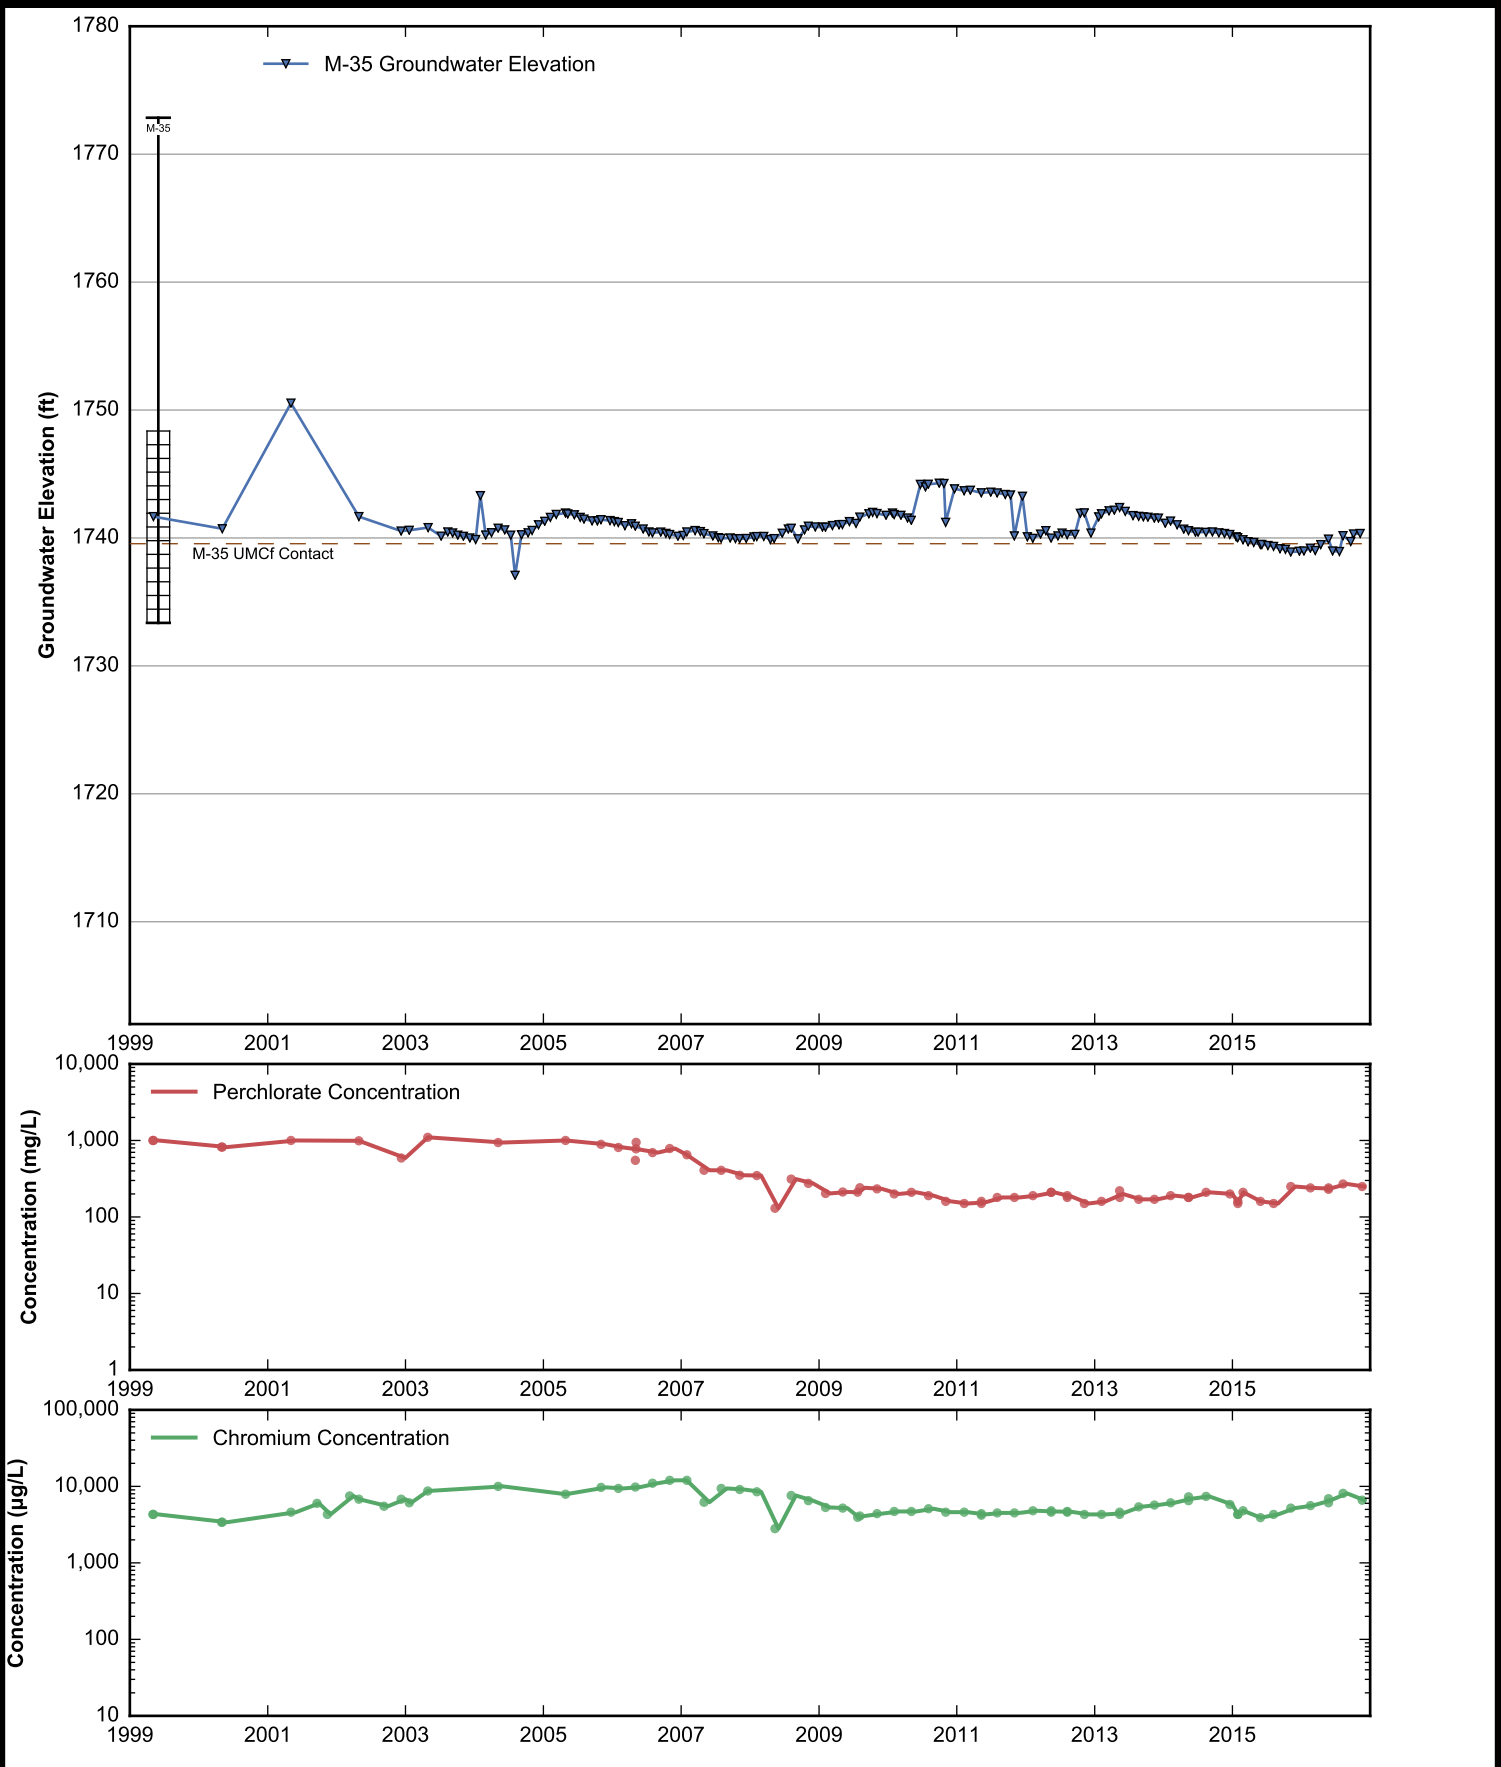

Data Sheet for Well M-35
Nevada Environmental Response Trust Site
Henderson, Nevada