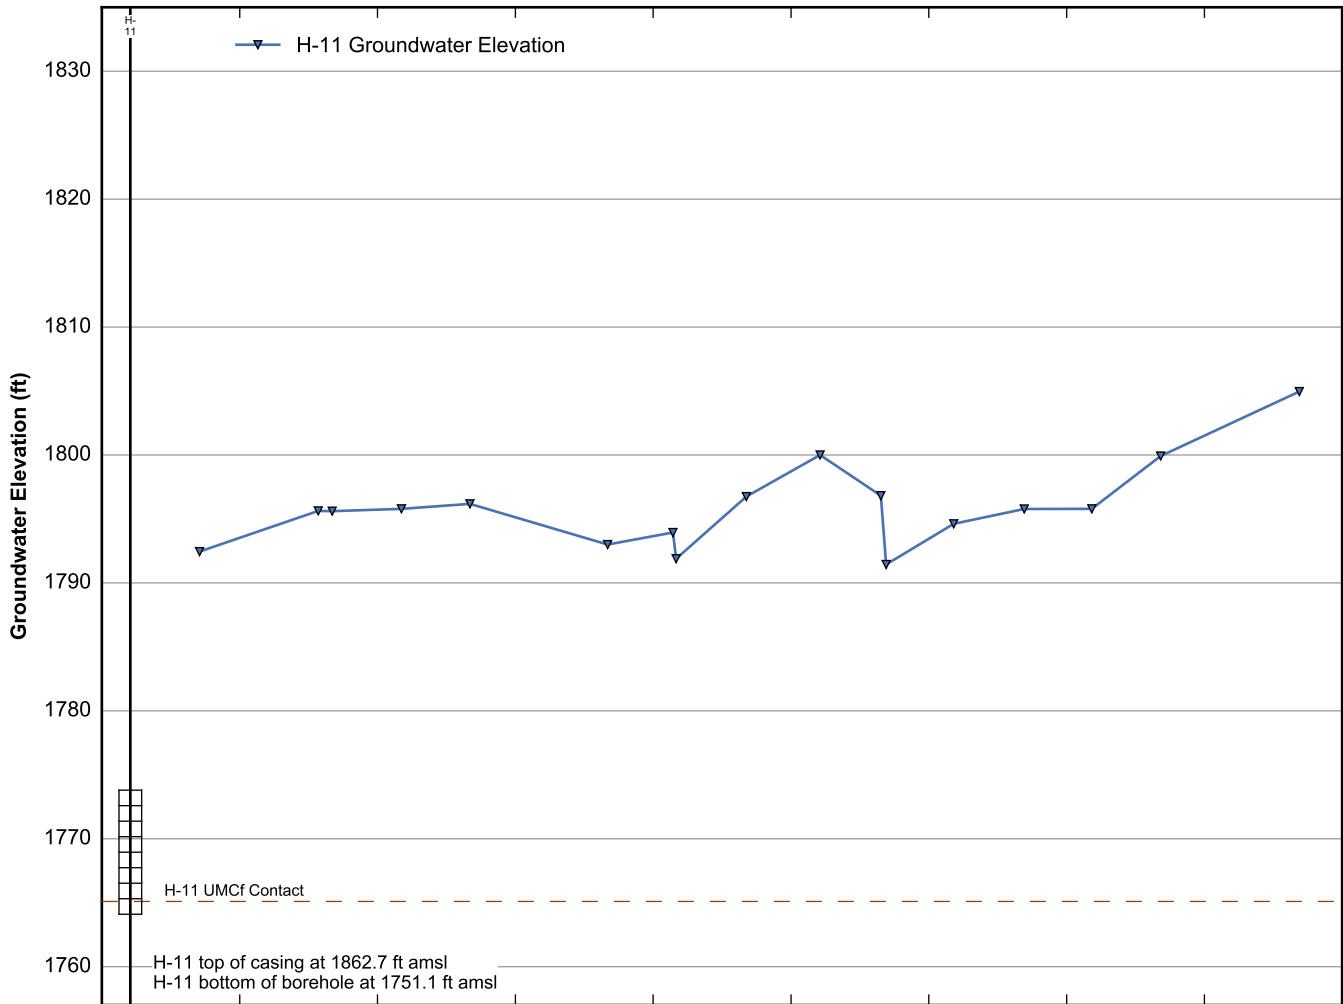

Data Sheet for Well H-11
Nevada Environmental Response Trust Site
Henderson, Nevada