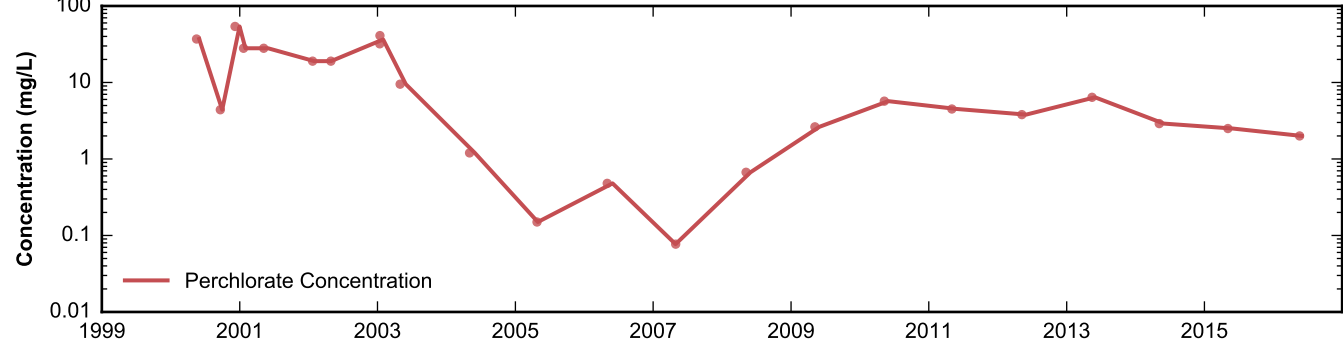

Data Sheet for Well PC-96
Nevada Environmental Response Trust Site
Henderson, Nevada