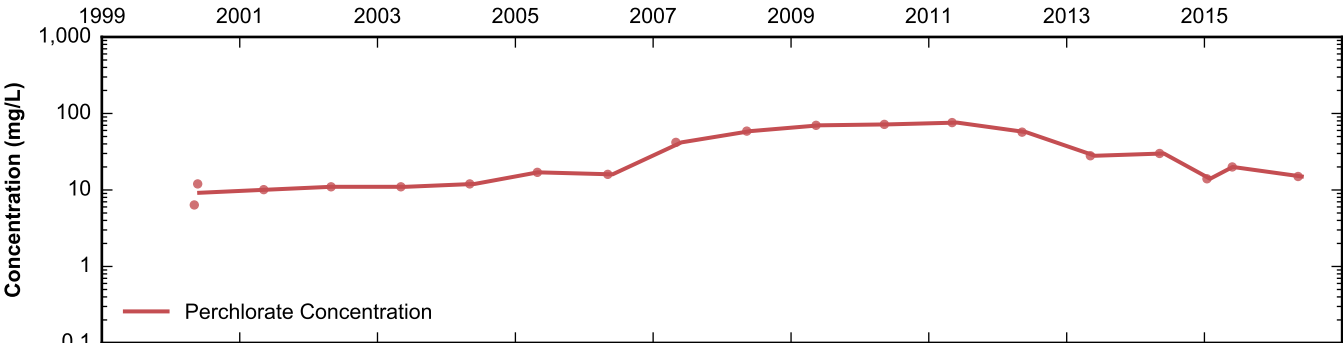

Data Sheet for Well PC-67
Nevada Environmental Response Trust Site
Henderson, Nevada