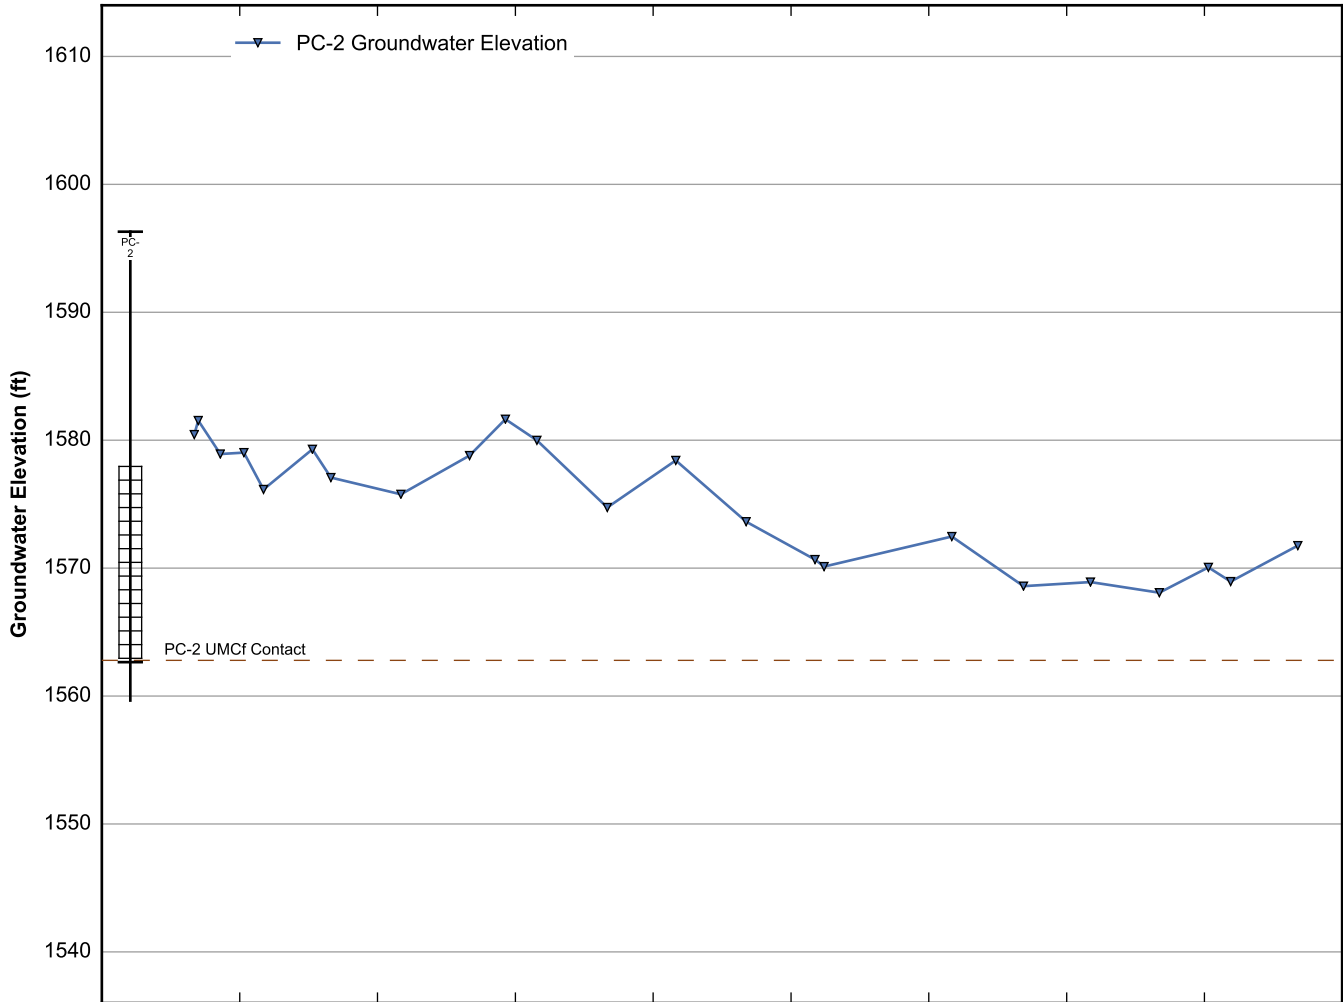

Data Sheet for Well PC-2
Nevada Environmental Response Trust Site
Henderson, Nevada