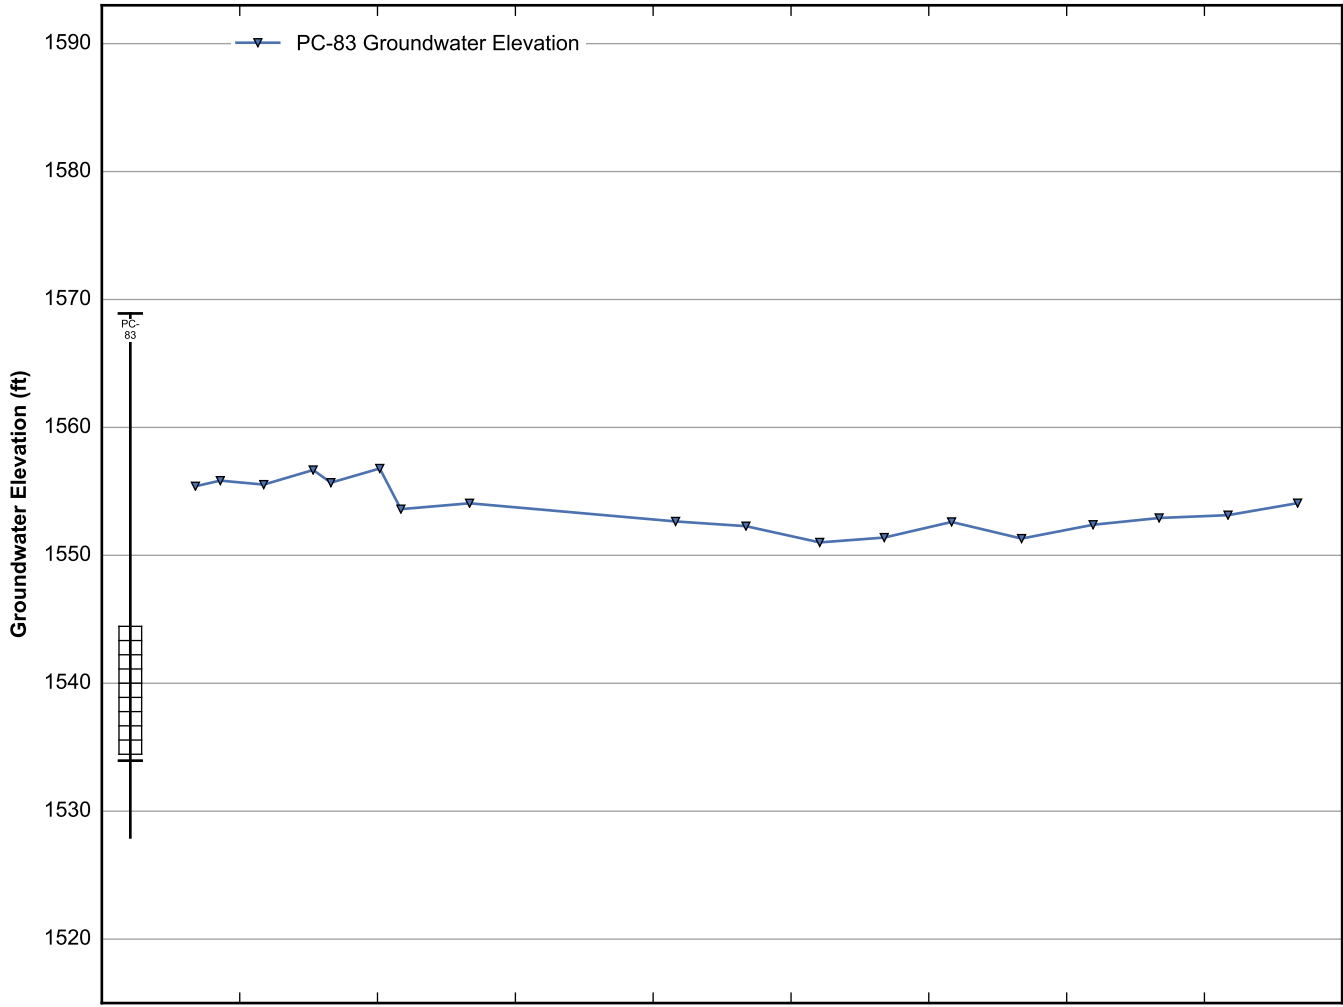

Data Sheet for Well PC-83
Nevada Environmental Response Trust Site
Henderson, Nevada