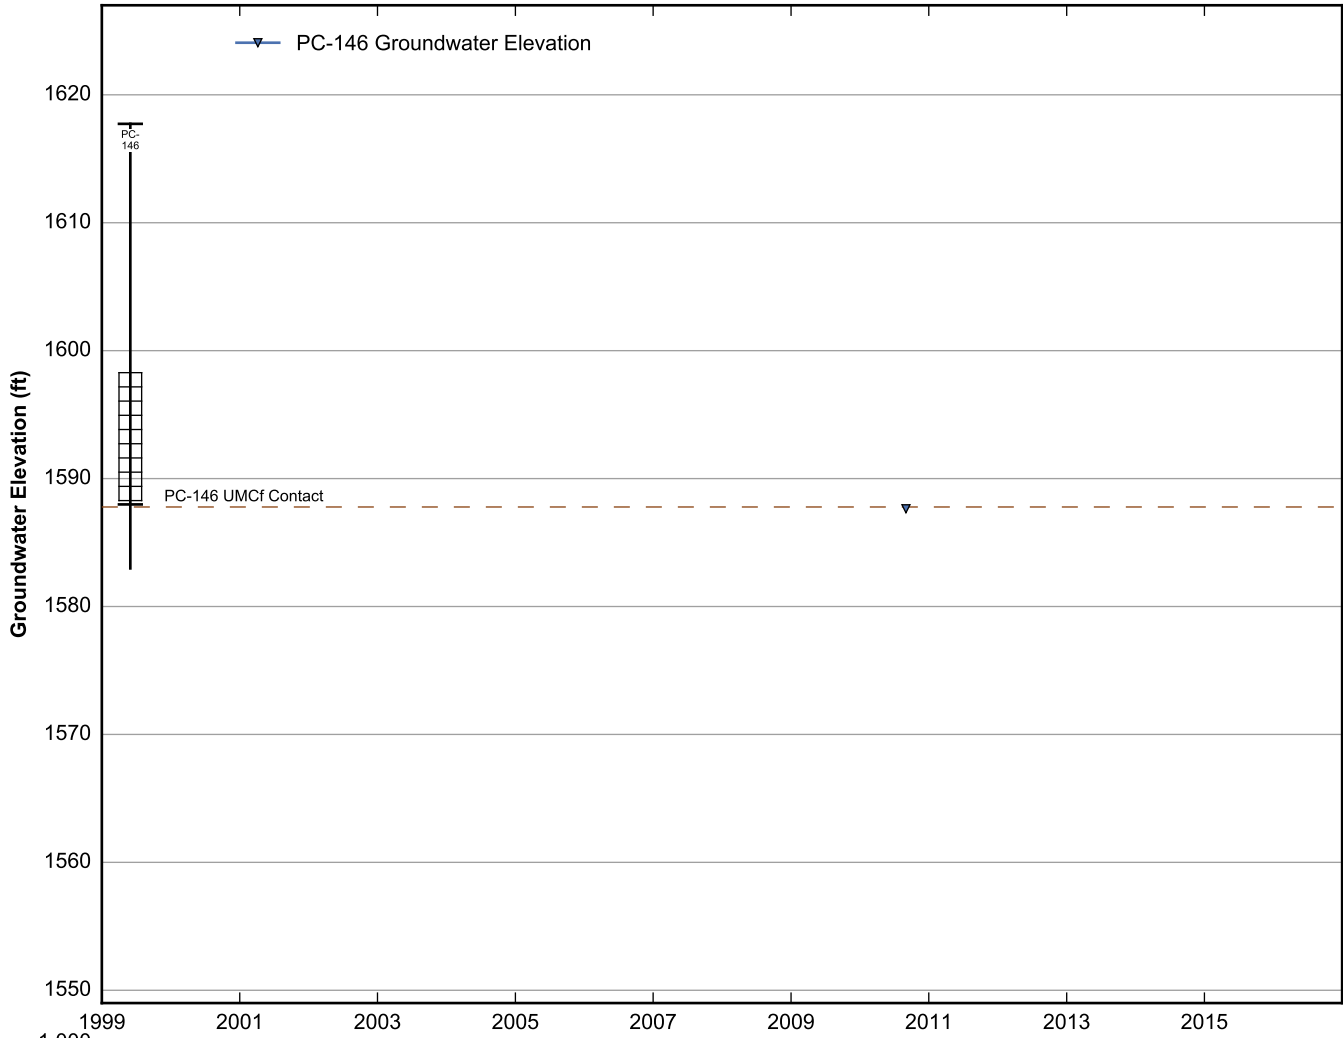

Data Sheet for Well PC-146
Nevada Environmental Response Trust Site
Henderson, Nevada