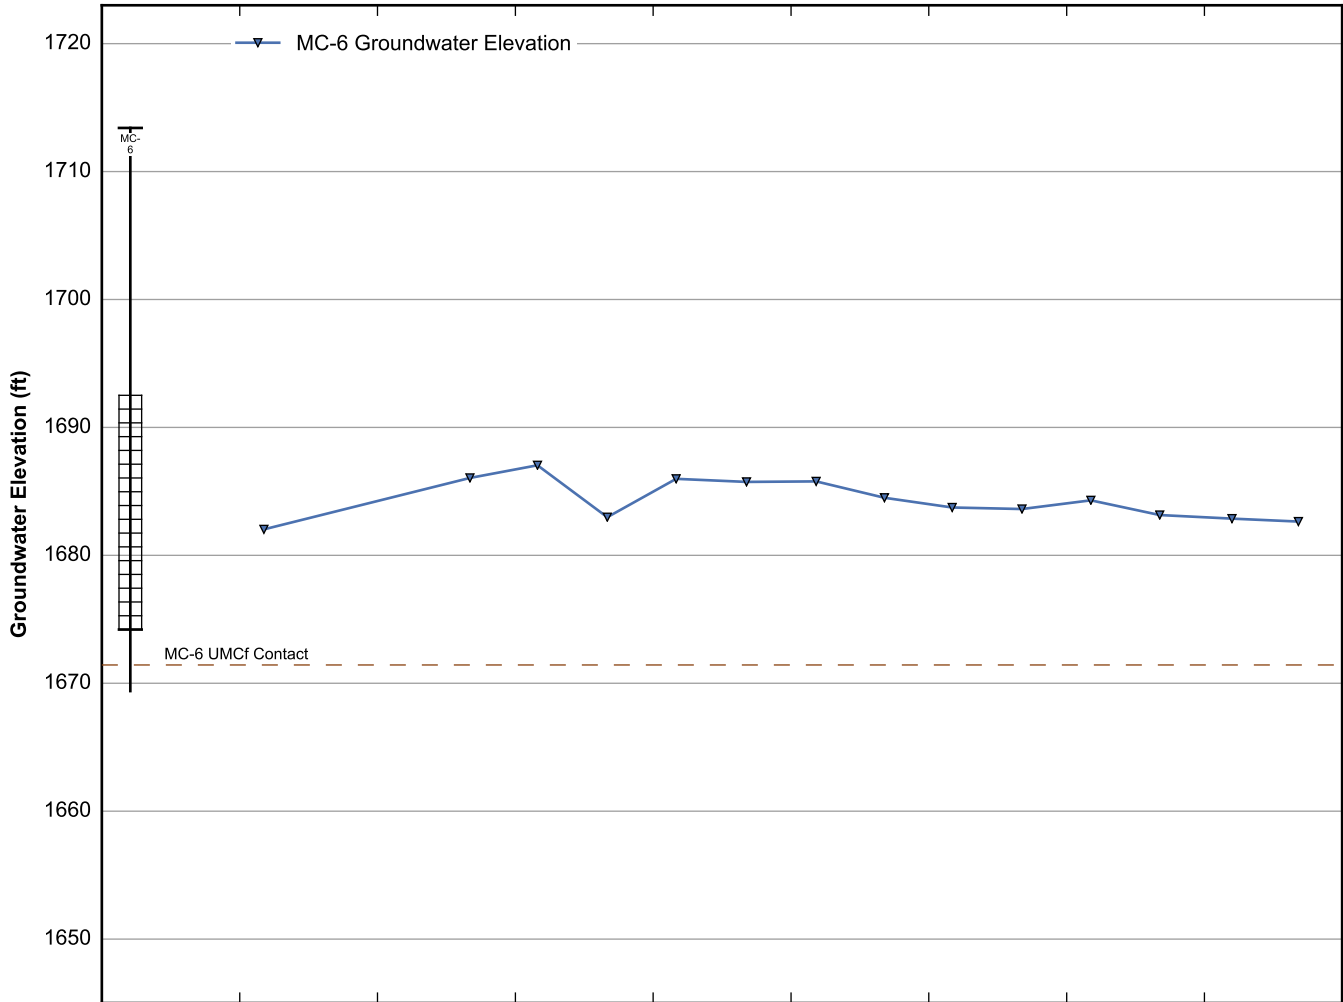

Data Sheet for Well MC-6
Nevada Environmental Response Trust Site
Henderson, Nevada