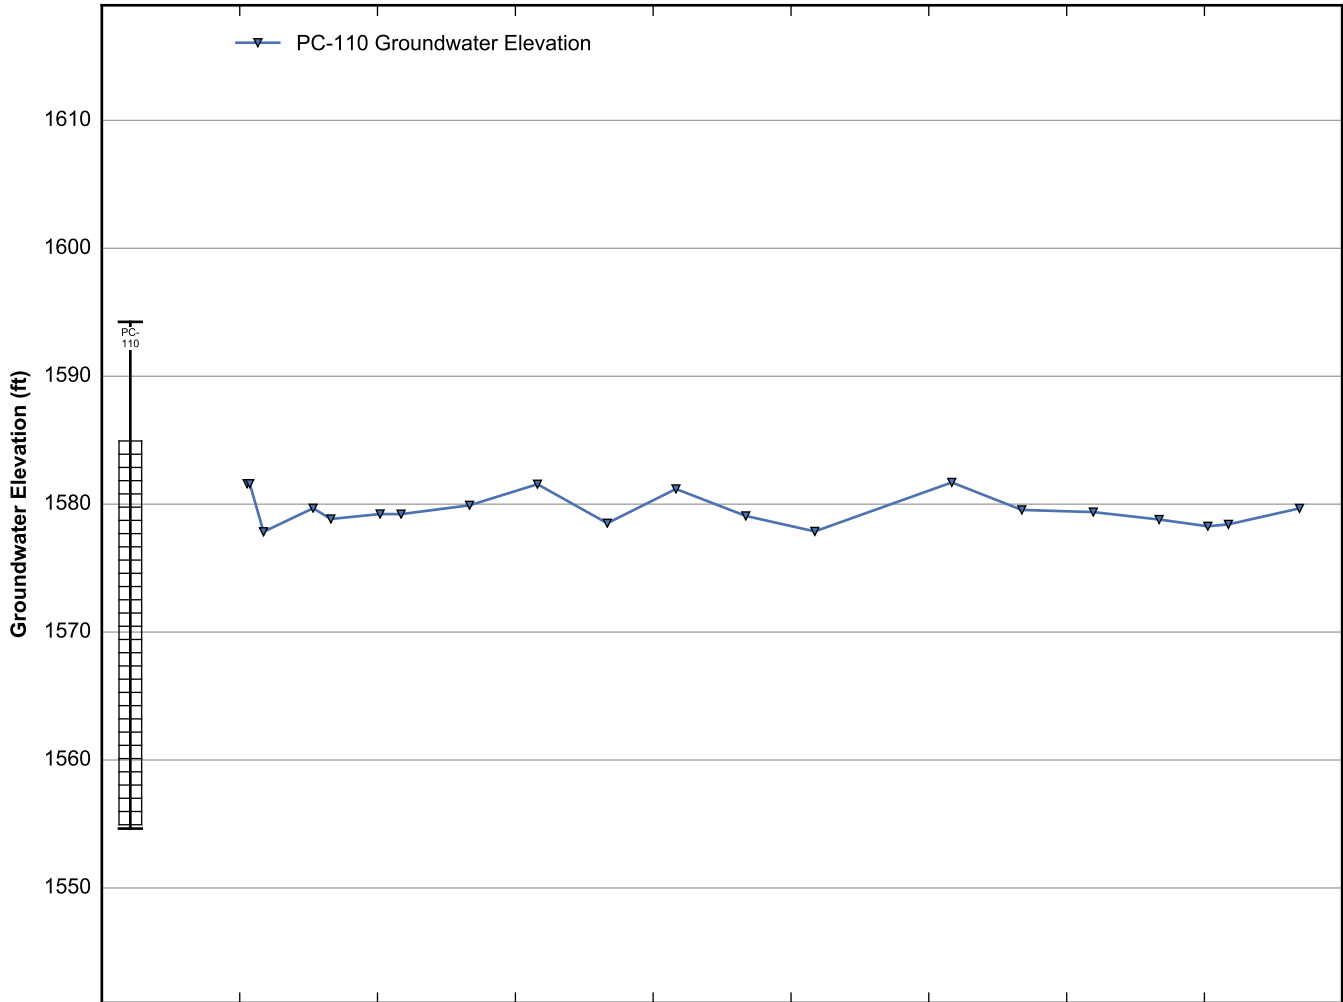

Data Sheet for Well PC-110
Nevada Environmental Response Trust Site
Henderson, Nevada