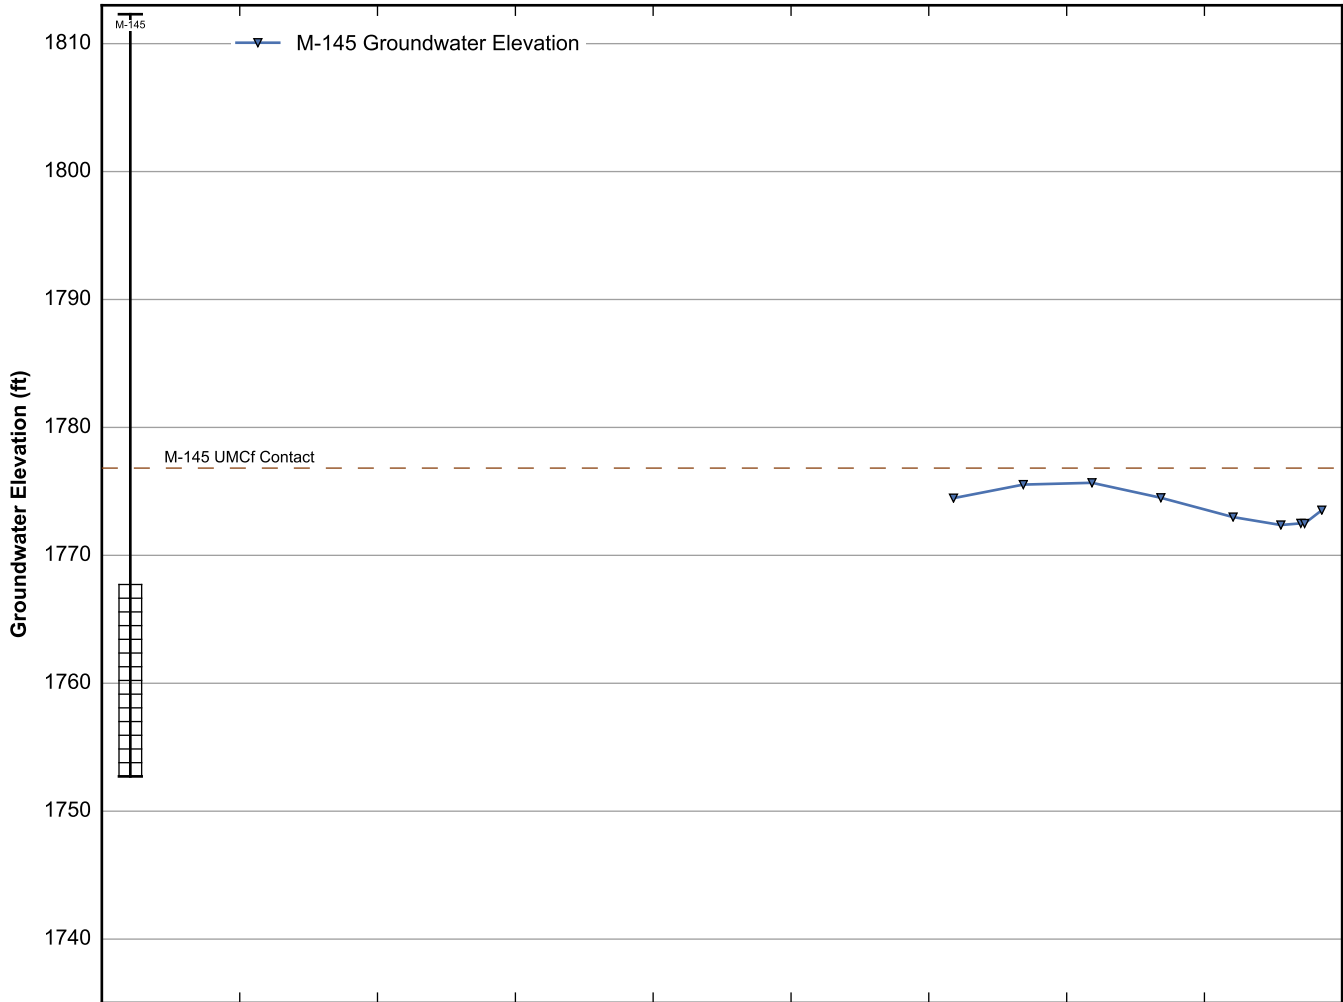

Data Sheet for Well M-139
 Nevada Environmental Response Trust Site
 Henderson, Nevada

Data Sheet for Well M-141
 Nevada Environmental Response Trust Site
 Henderson, Nevada

Data Sheet for Well M-144
 Nevada Environmental Response Trust Site
 Henderson, Nevada