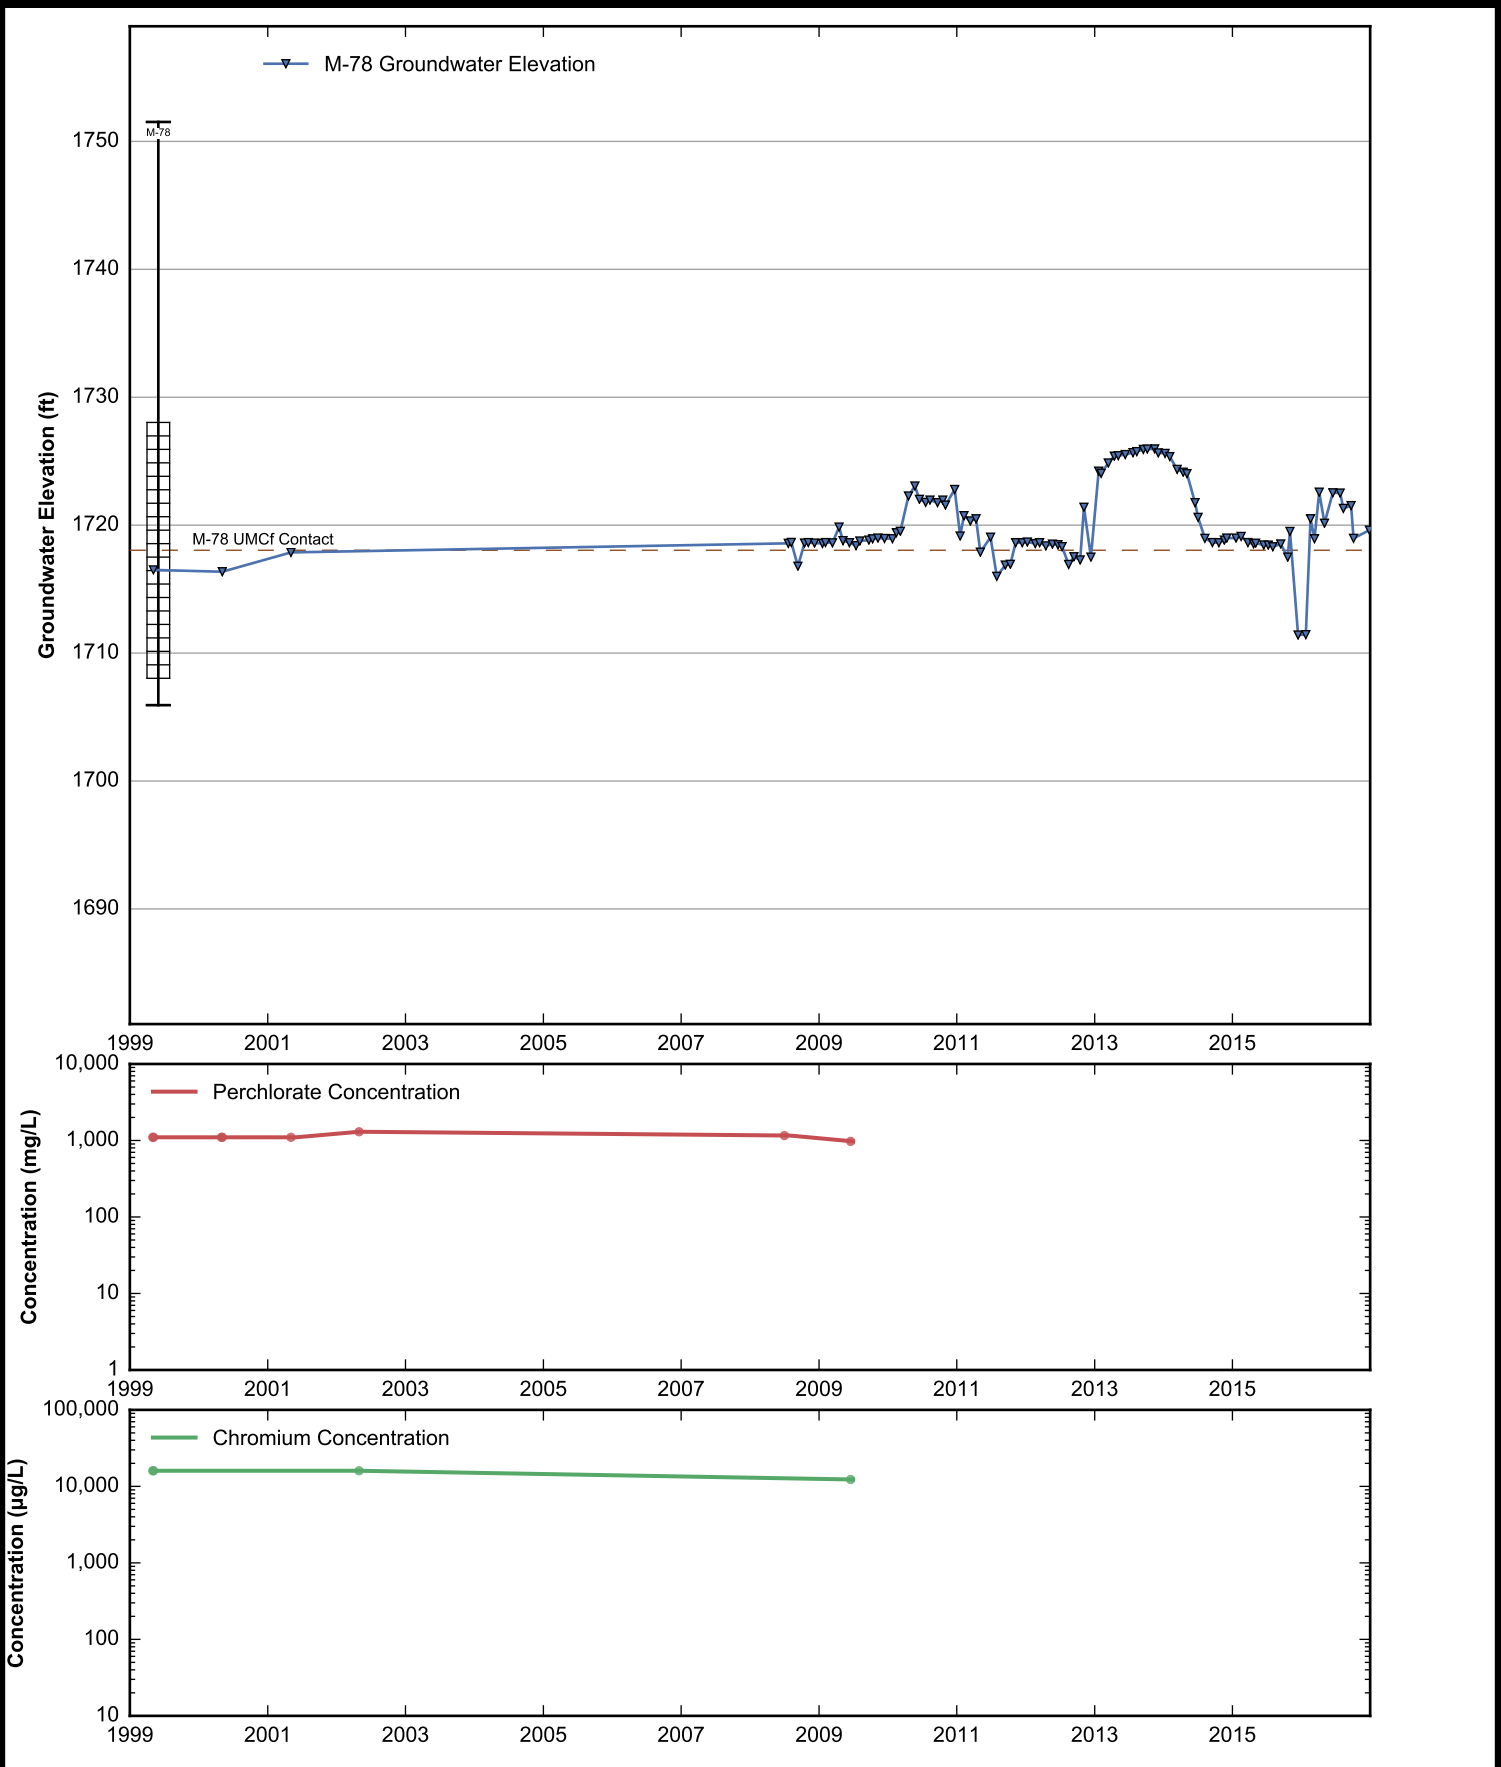

Data Sheet for Well M-78
Nevada Environmental Response Trust Site
Henderson, Nevada