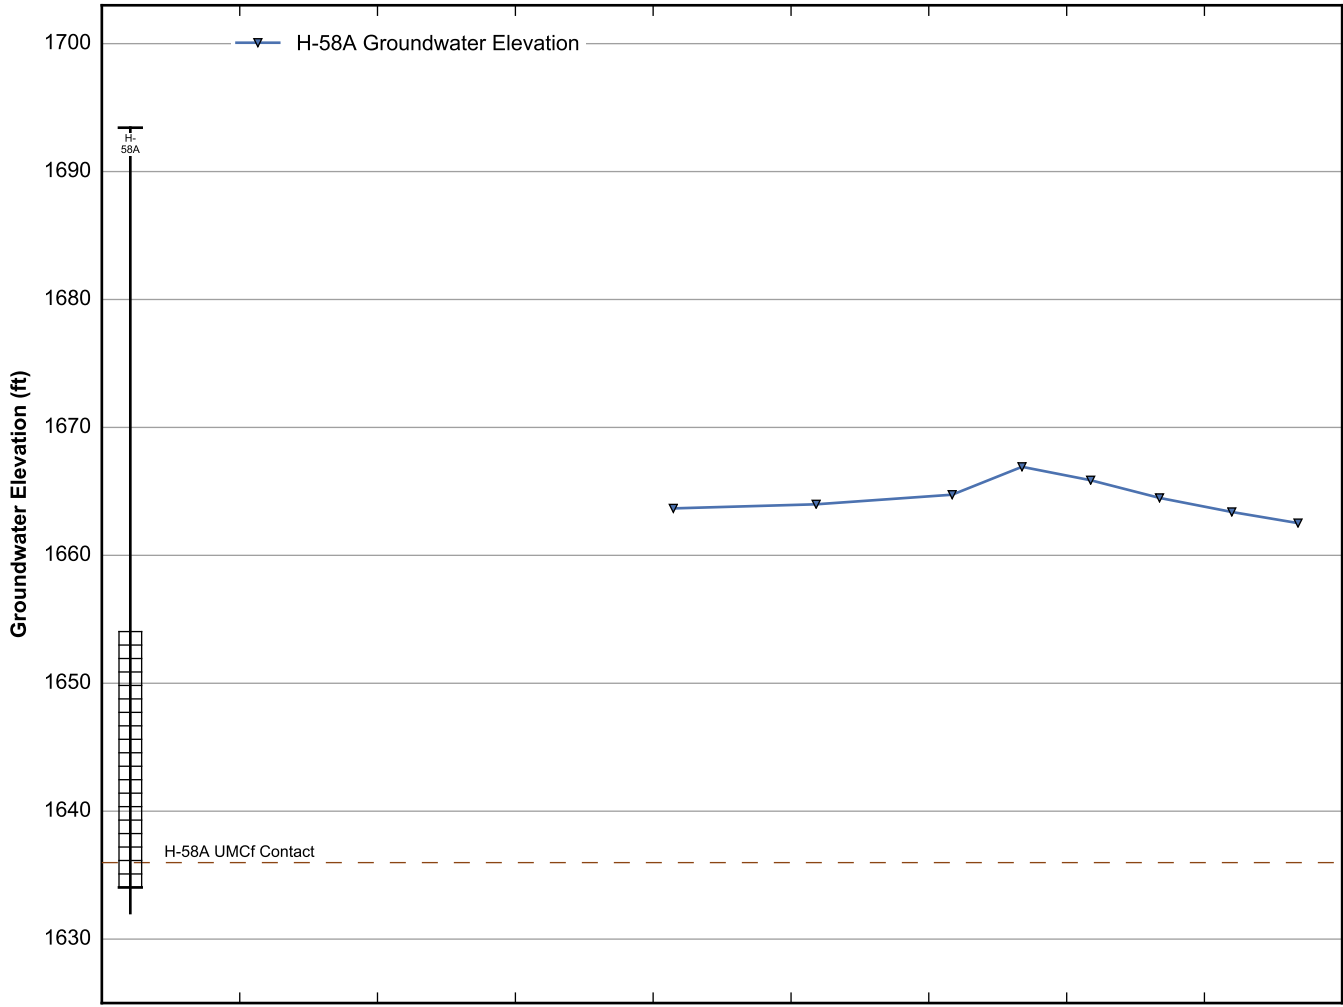

Data Sheet for Well H-58A
Nevada Environmental Response Trust Site
Henderson, Nevada