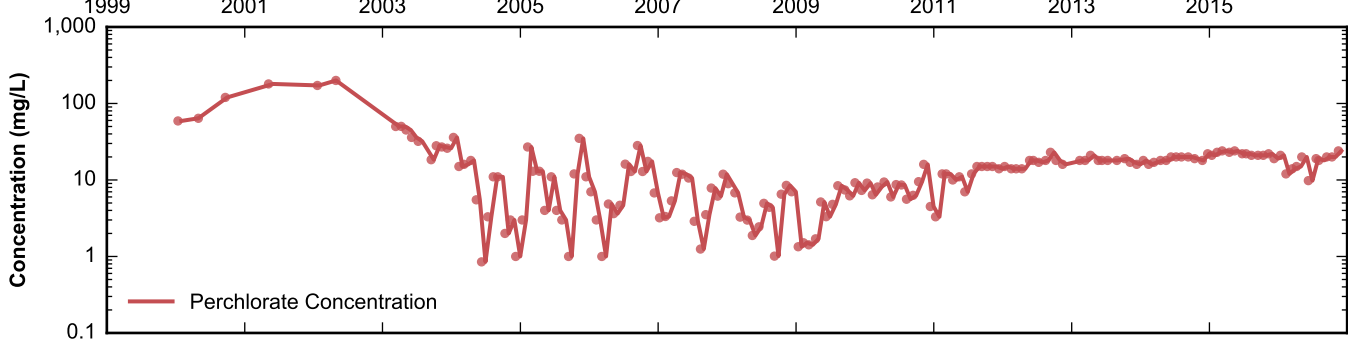

Data Sheet for Well PC-56
Nevada Environmental Response Trust Site
Henderson, Nevada