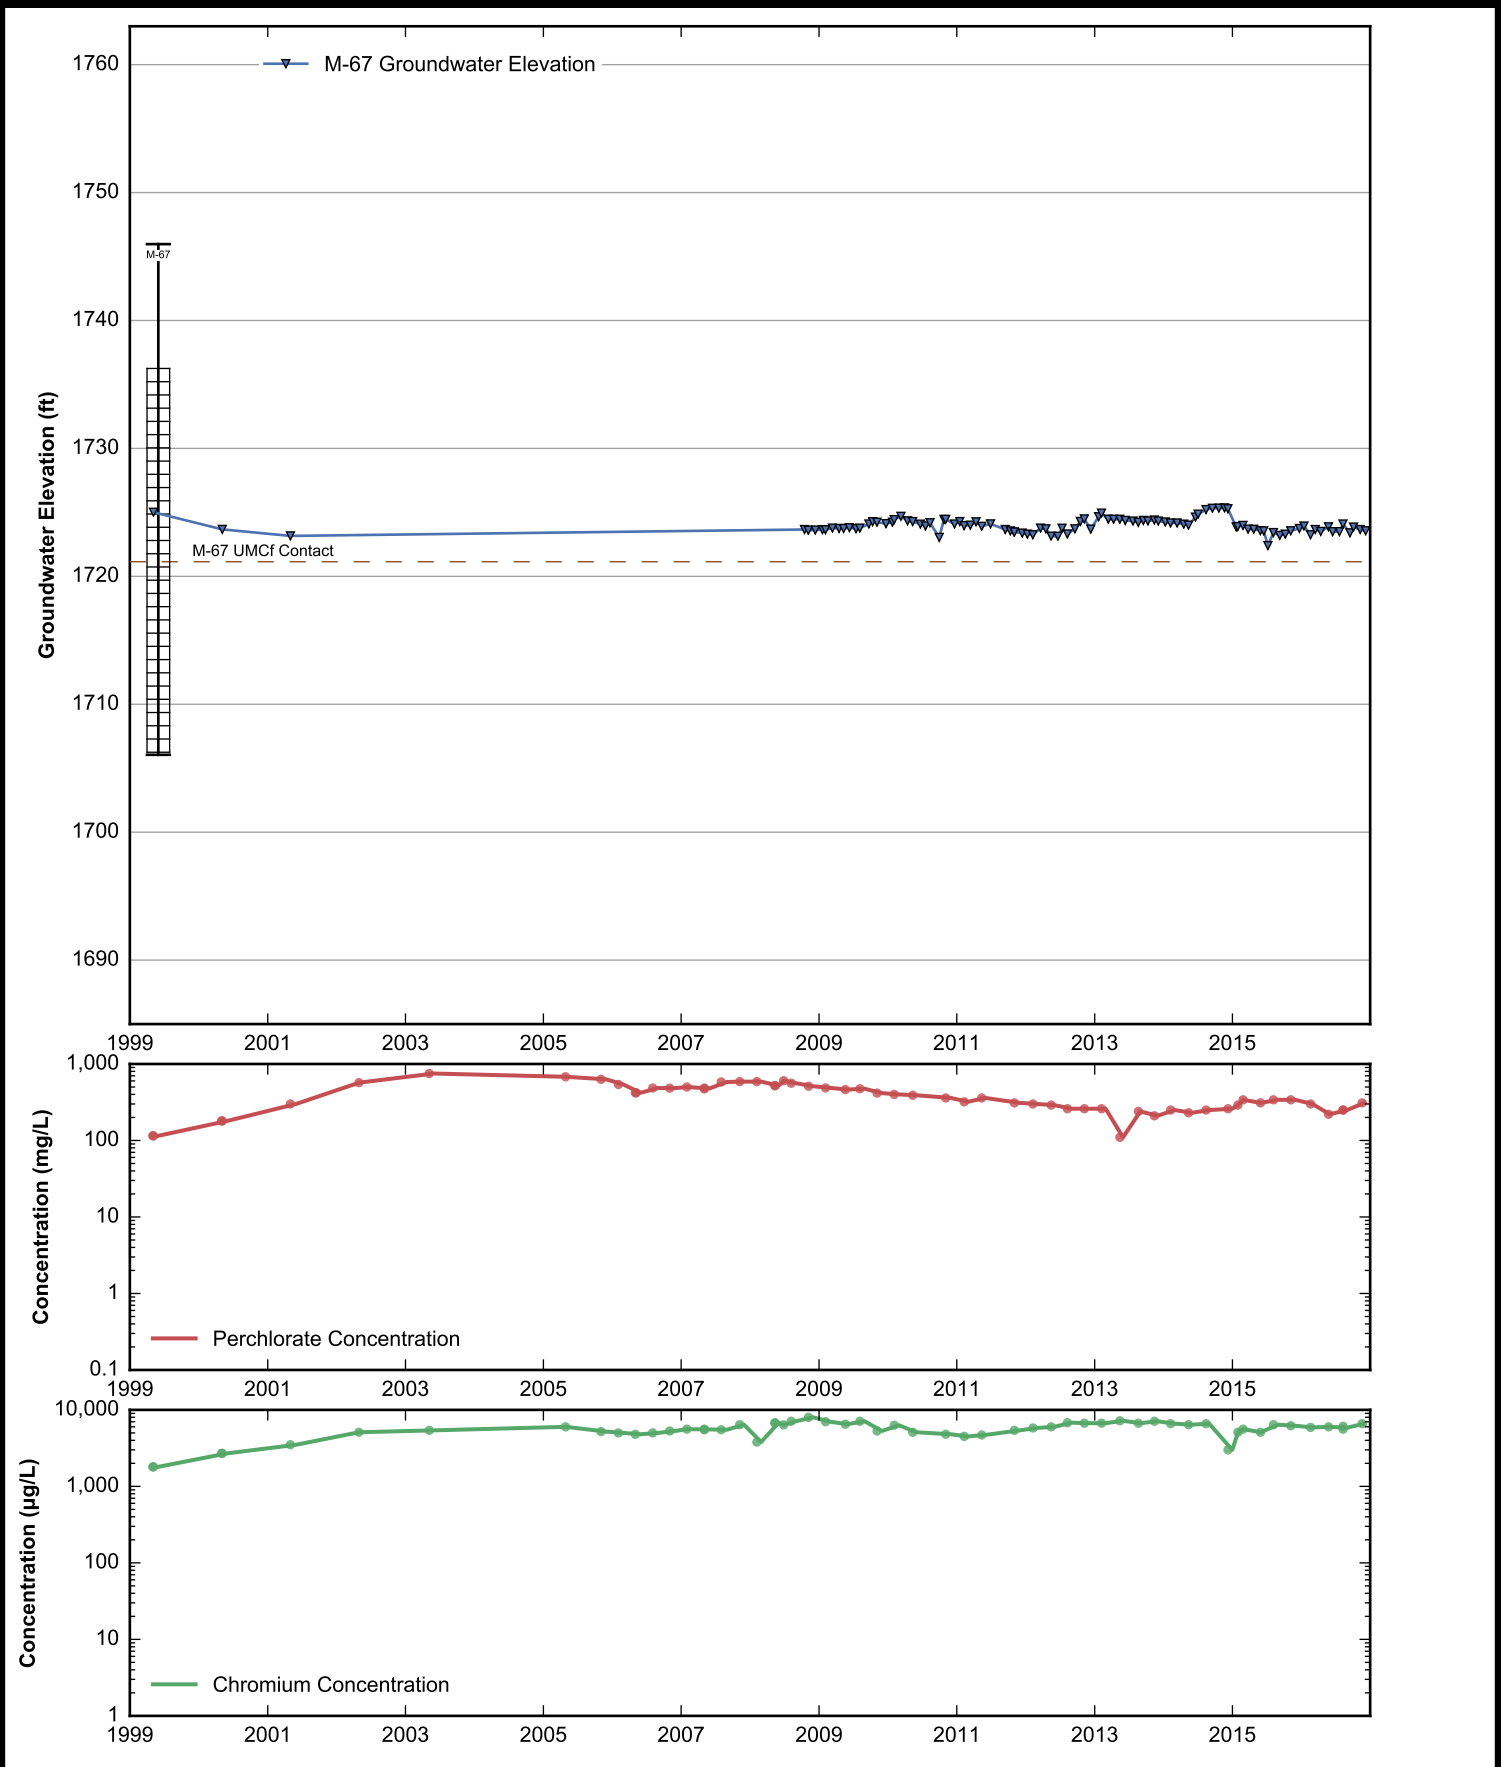

Data Sheet for Well M-67
Nevada Environmental Response Trust Site
Henderson, Nevada