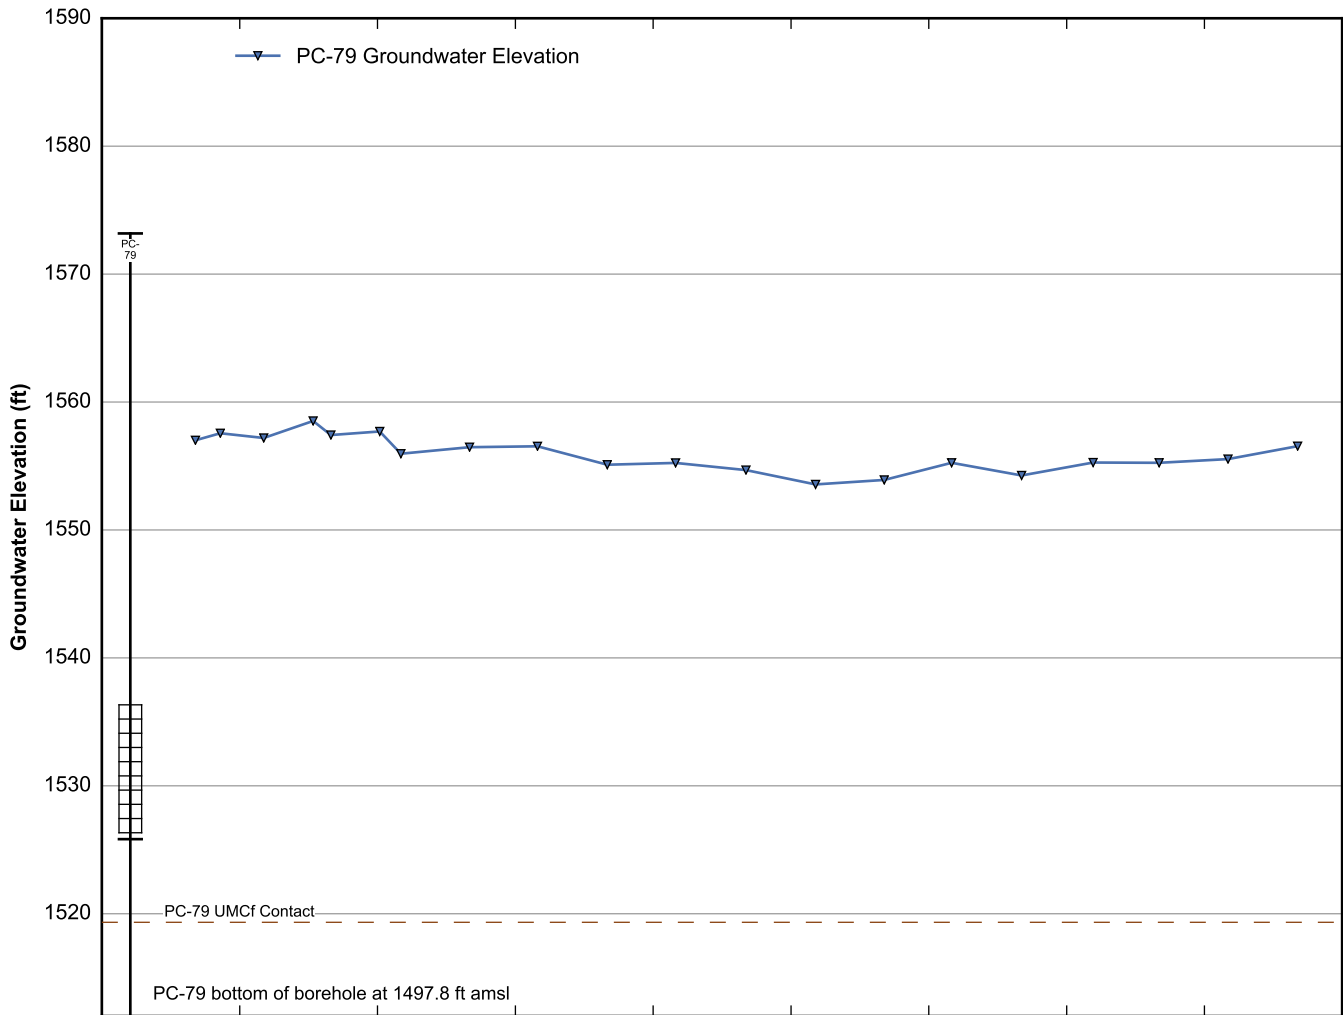

Data Sheet for Well PC-73
Nevada Environmental Response Trust Site
Henderson, Nevada

Data Sheet for Well PC-76
 Nevada Environmental Response Trust Site
 Henderson, Nevada

Data Sheet for Well PC-78
 Nevada Environmental Response Trust Site
 Henderson, Nevada