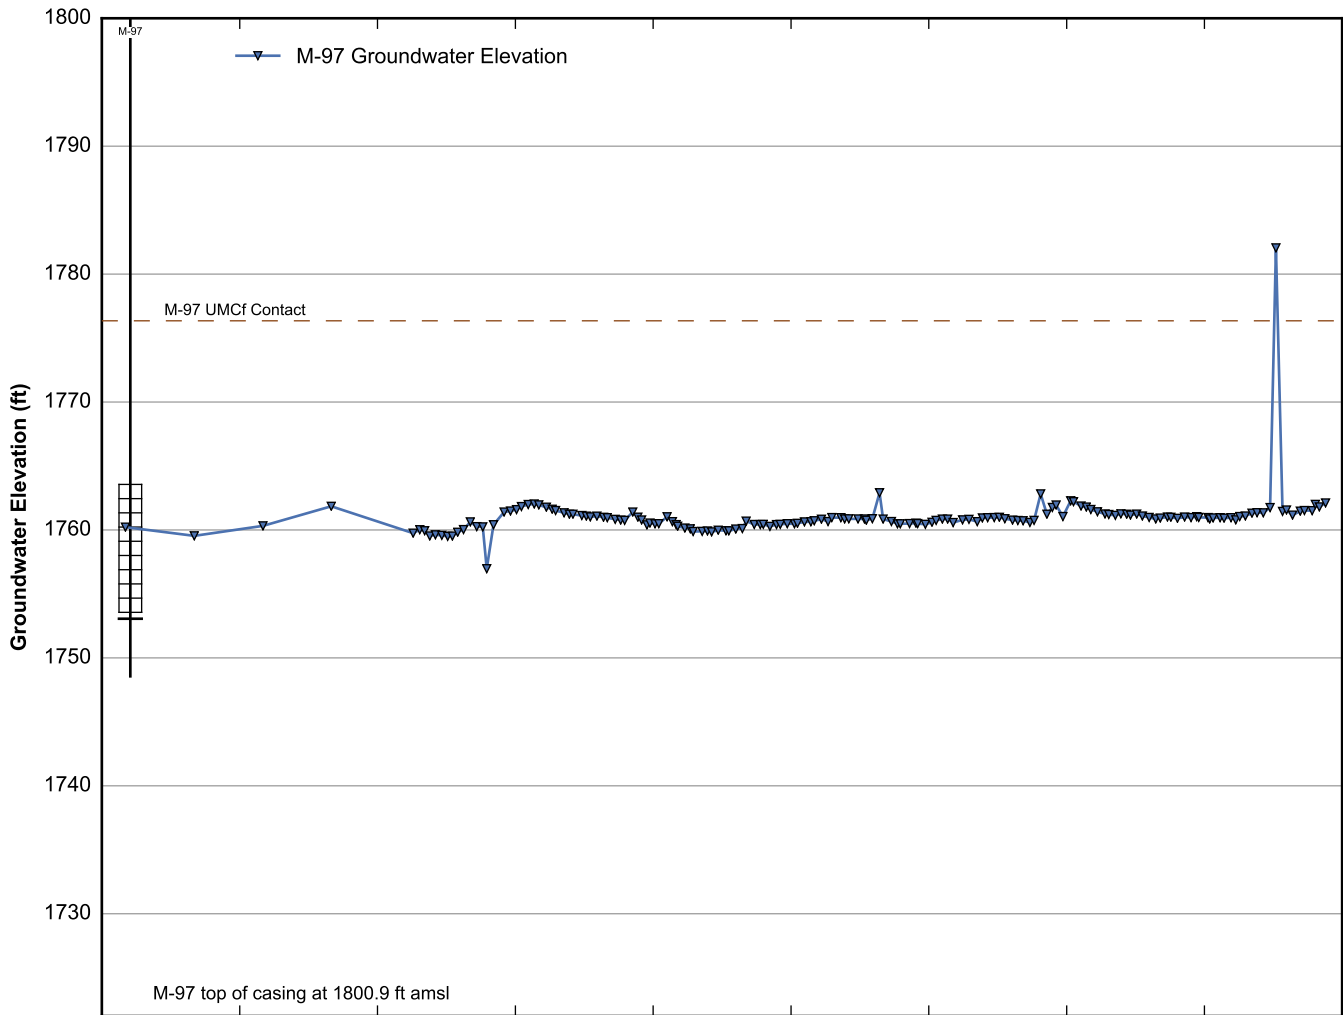

Data Sheet for Well M-97
Nevada Environmental Response Trust Site
Henderson, Nevada