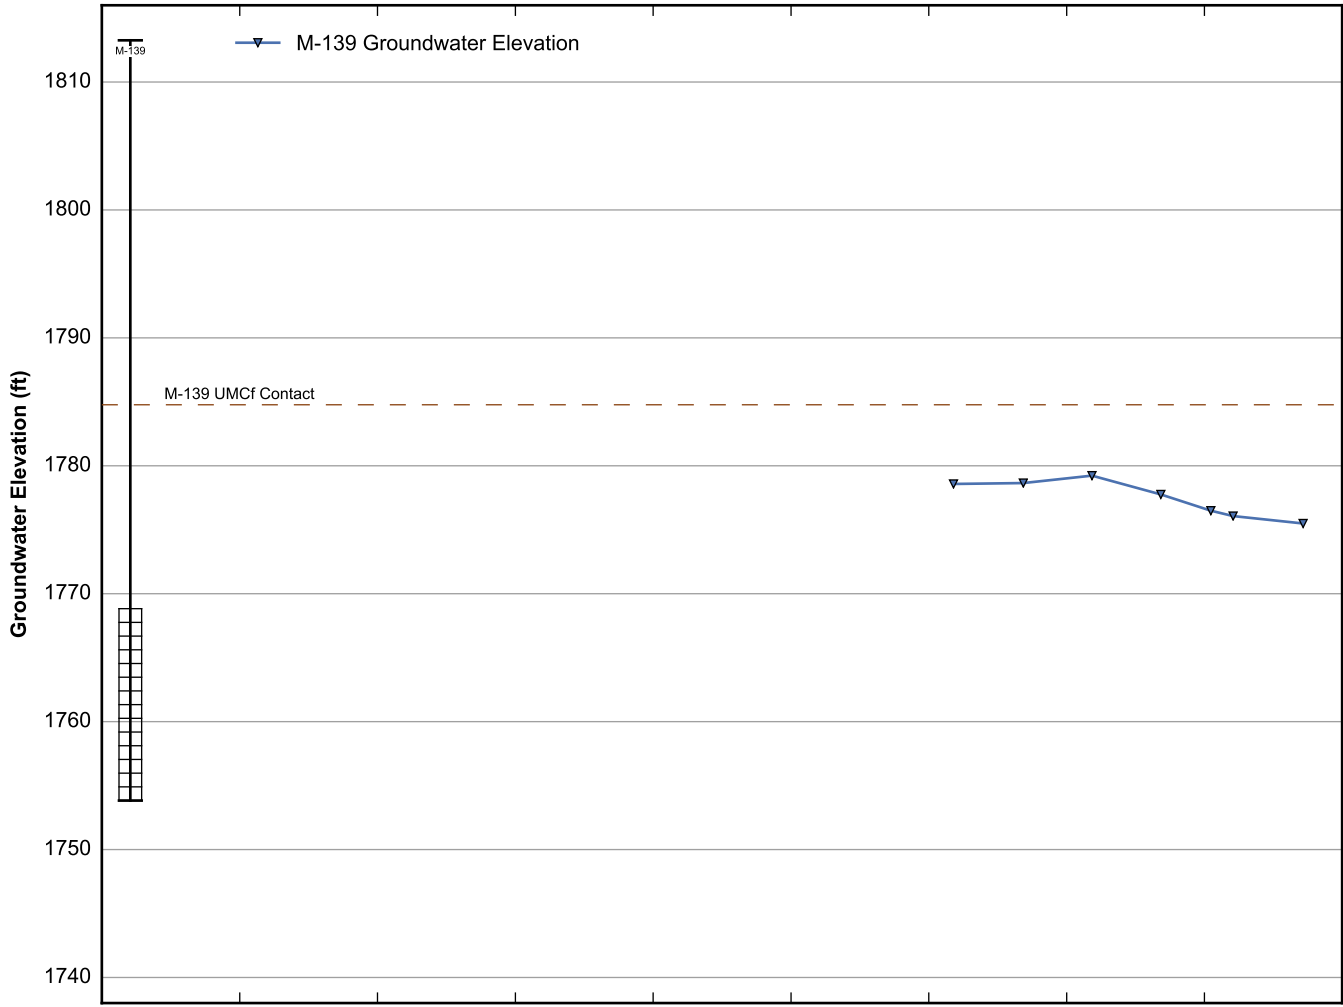

Data Sheet for Well M-139
Nevada Environmental Response Trust Site
Henderson, Nevada