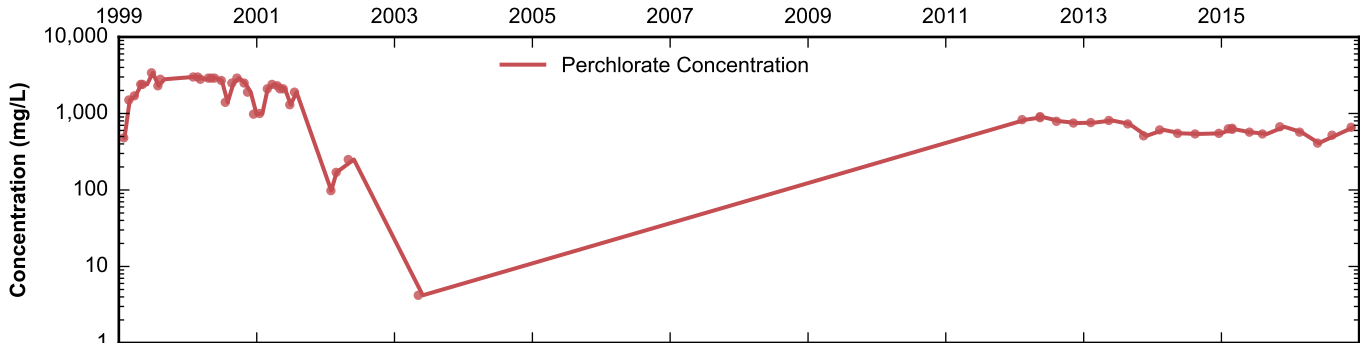

Data Sheet for Well M-81A
Nevada Environmental Response Trust Site
Henderson, Nevada