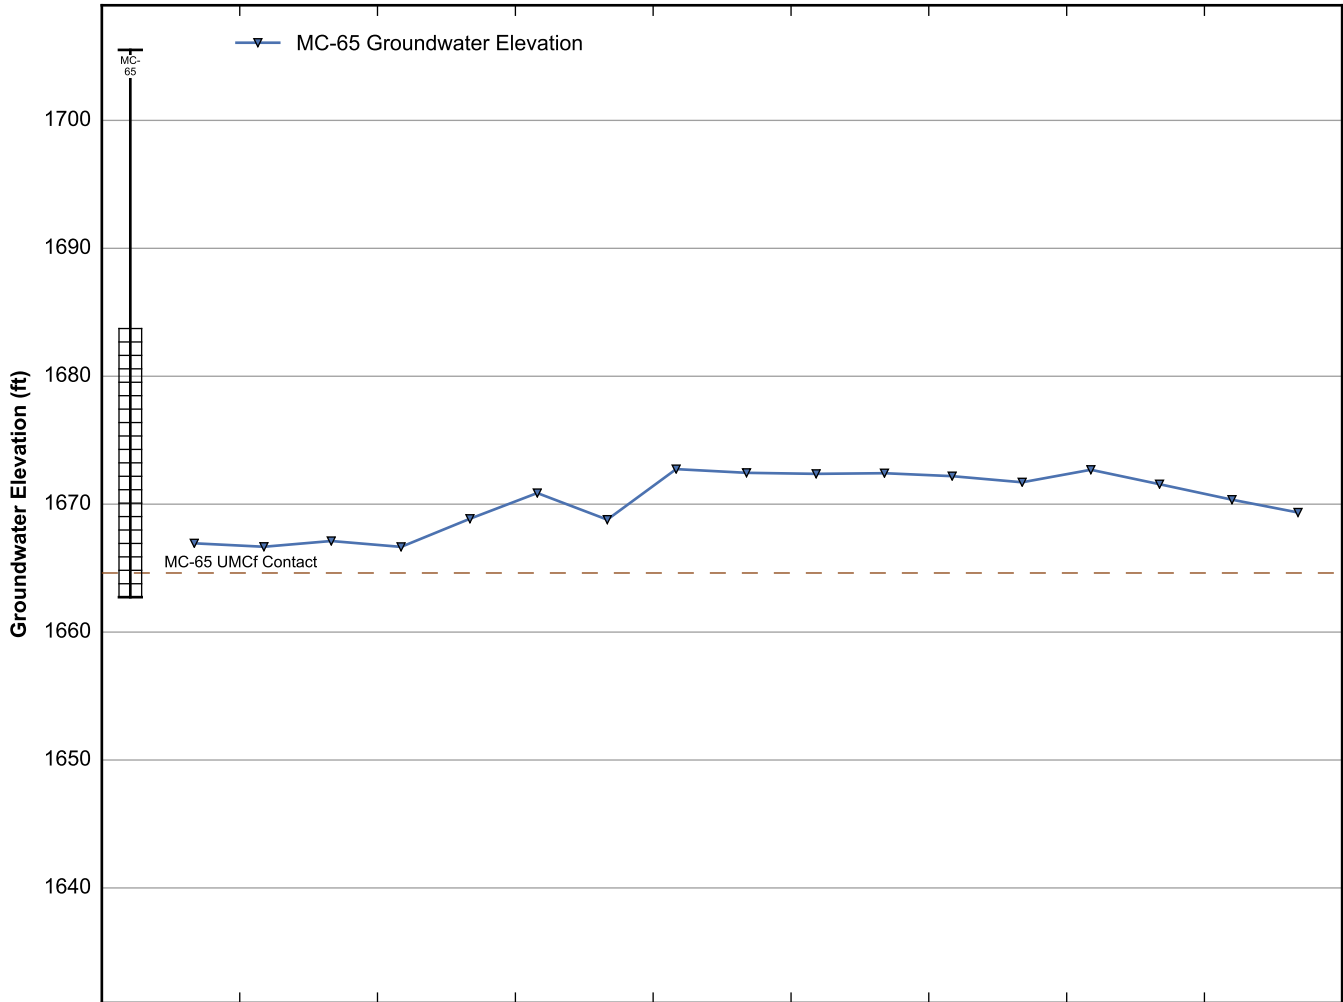

Data Sheet for Well MC-65
Nevada Environmental Response Trust Site
Henderson, Nevada