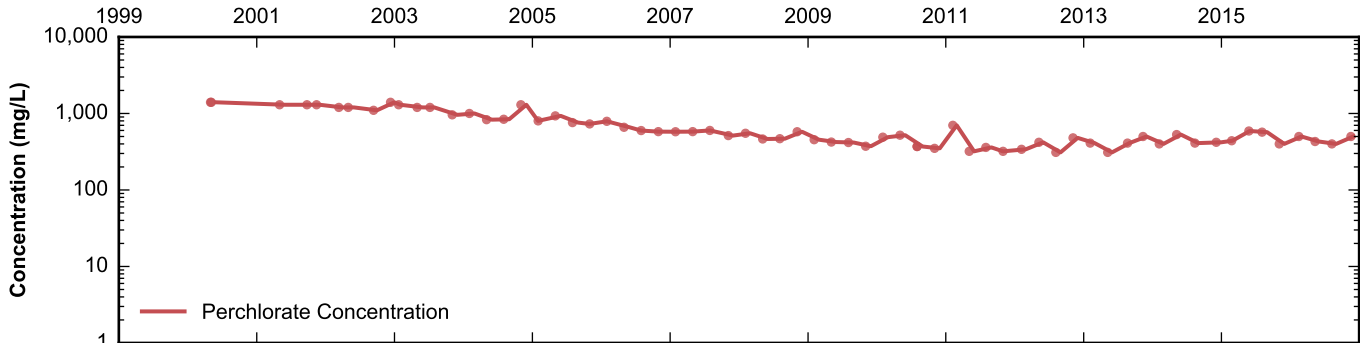

Data Sheet for Well PC-71
Nevada Environmental Response Trust Site
Henderson, Nevada