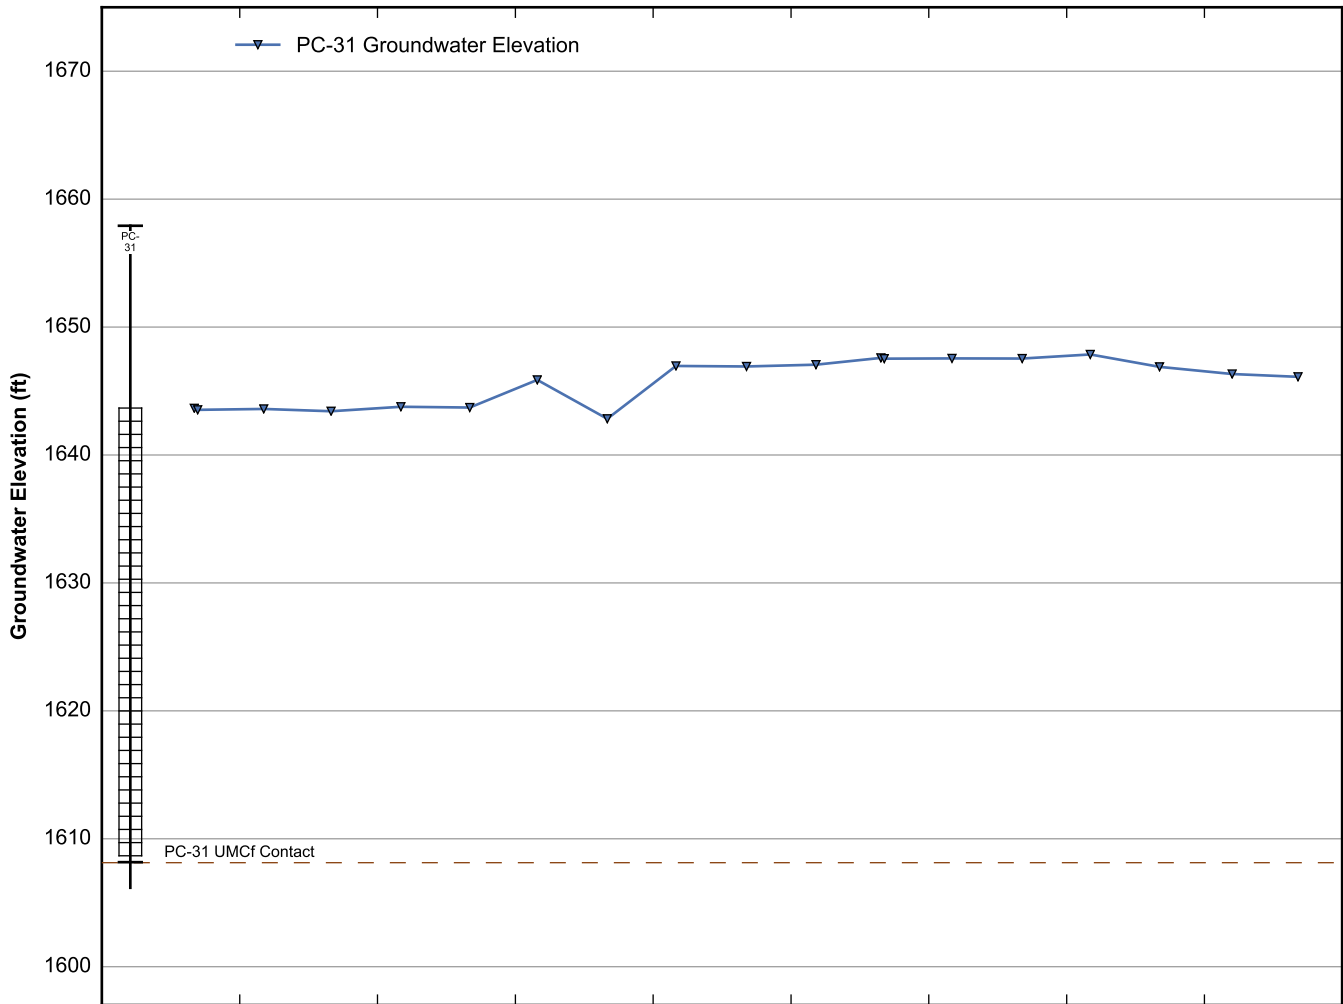

Data Sheet for Well PC-18
Nevada Environmental Response Trust Site
Henderson, Nevada

Data Sheet for Well PC-21A
 Nevada Environmental Response Trust Site
 Henderson, Nevada

Data Sheet for Well PC-28
 Nevada Environmental Response Trust Site
 Henderson, Nevada