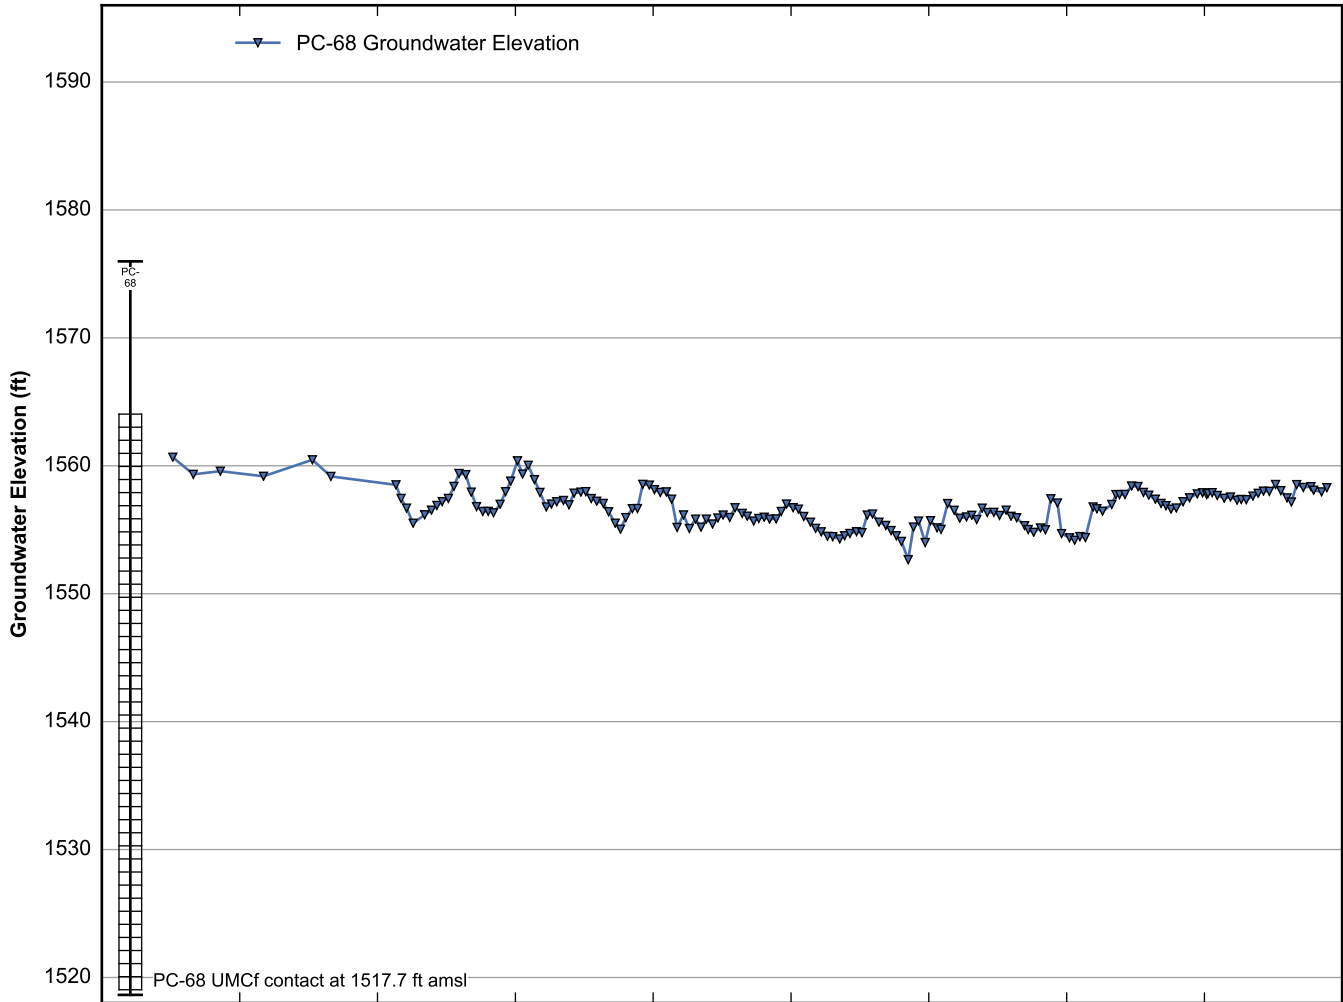

Data Sheet for Well PC-64
 Nevada Environmental Response Trust Site
 Henderson, Nevada

Data Sheet for Well PC-65
 Nevada Environmental Response Trust Site
 Henderson, Nevada

Data Sheet for Well PC-67
 Nevada Environmental Response Trust Site
 Henderson, Nevada