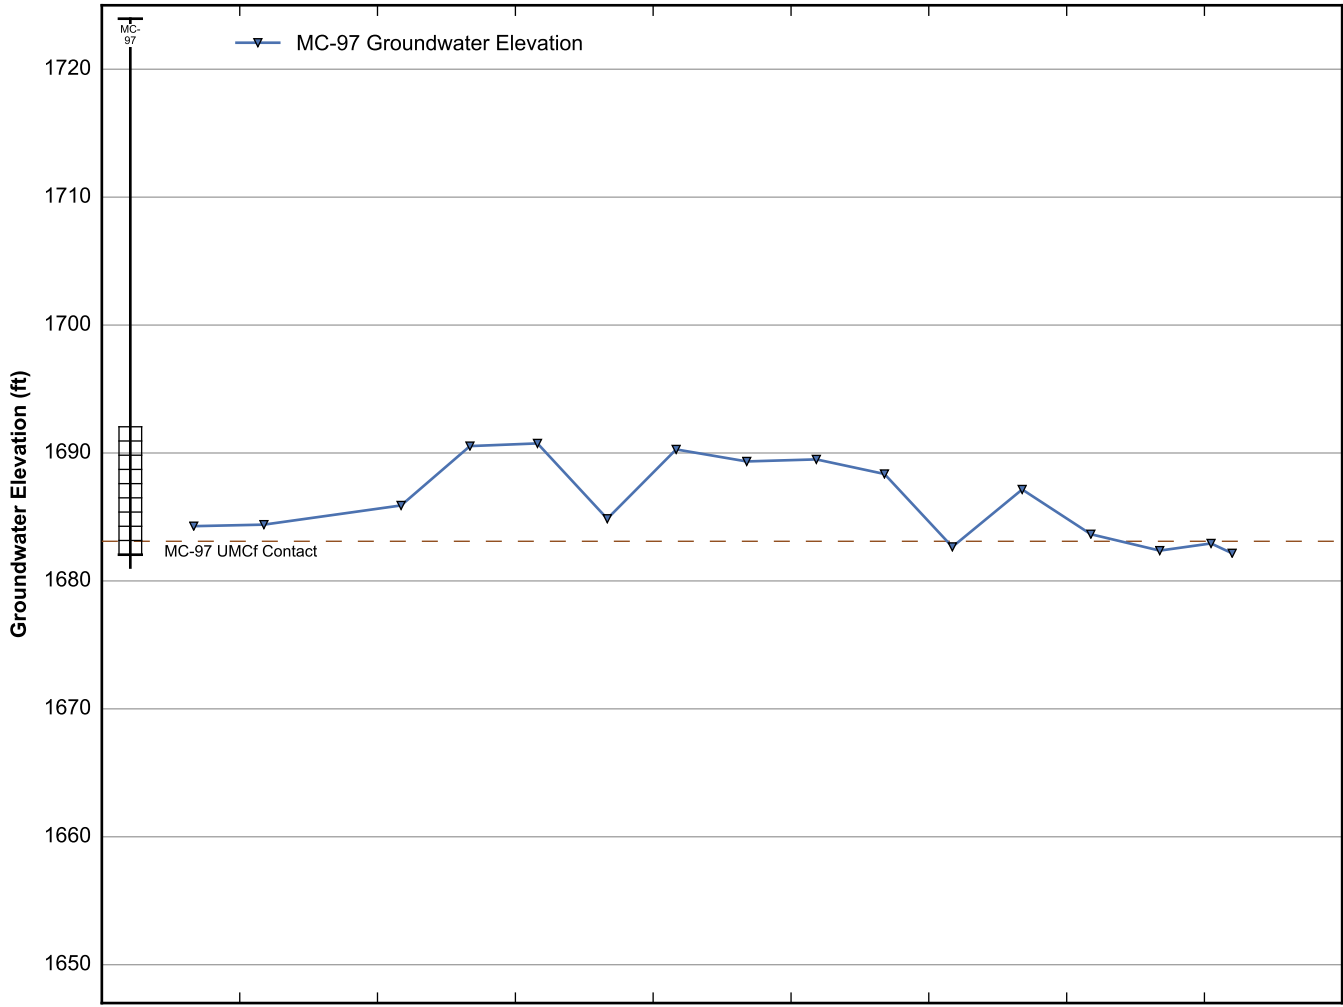

Data Sheet for Well MC-97
Nevada Environmental Response Trust Site
Henderson, Nevada