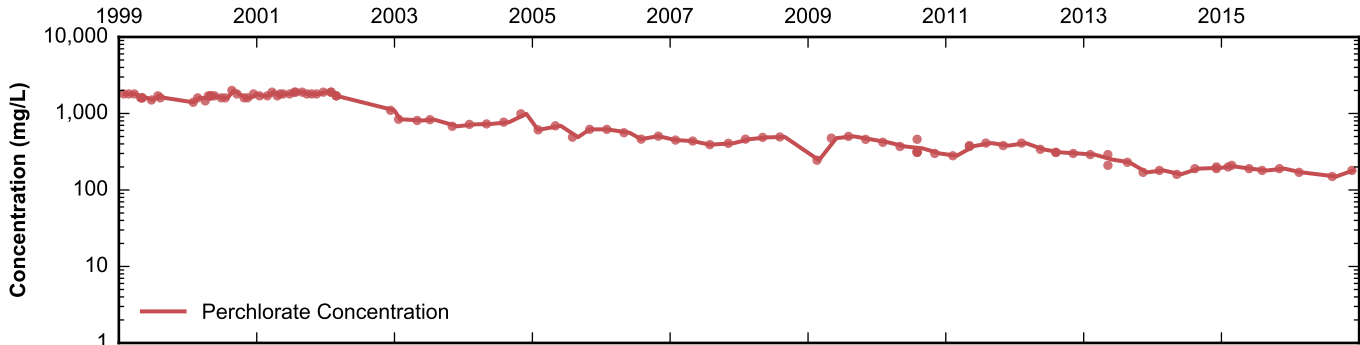

Data Sheet for Well M-23
Nevada Environmental Response Trust Site
Henderson, Nevada