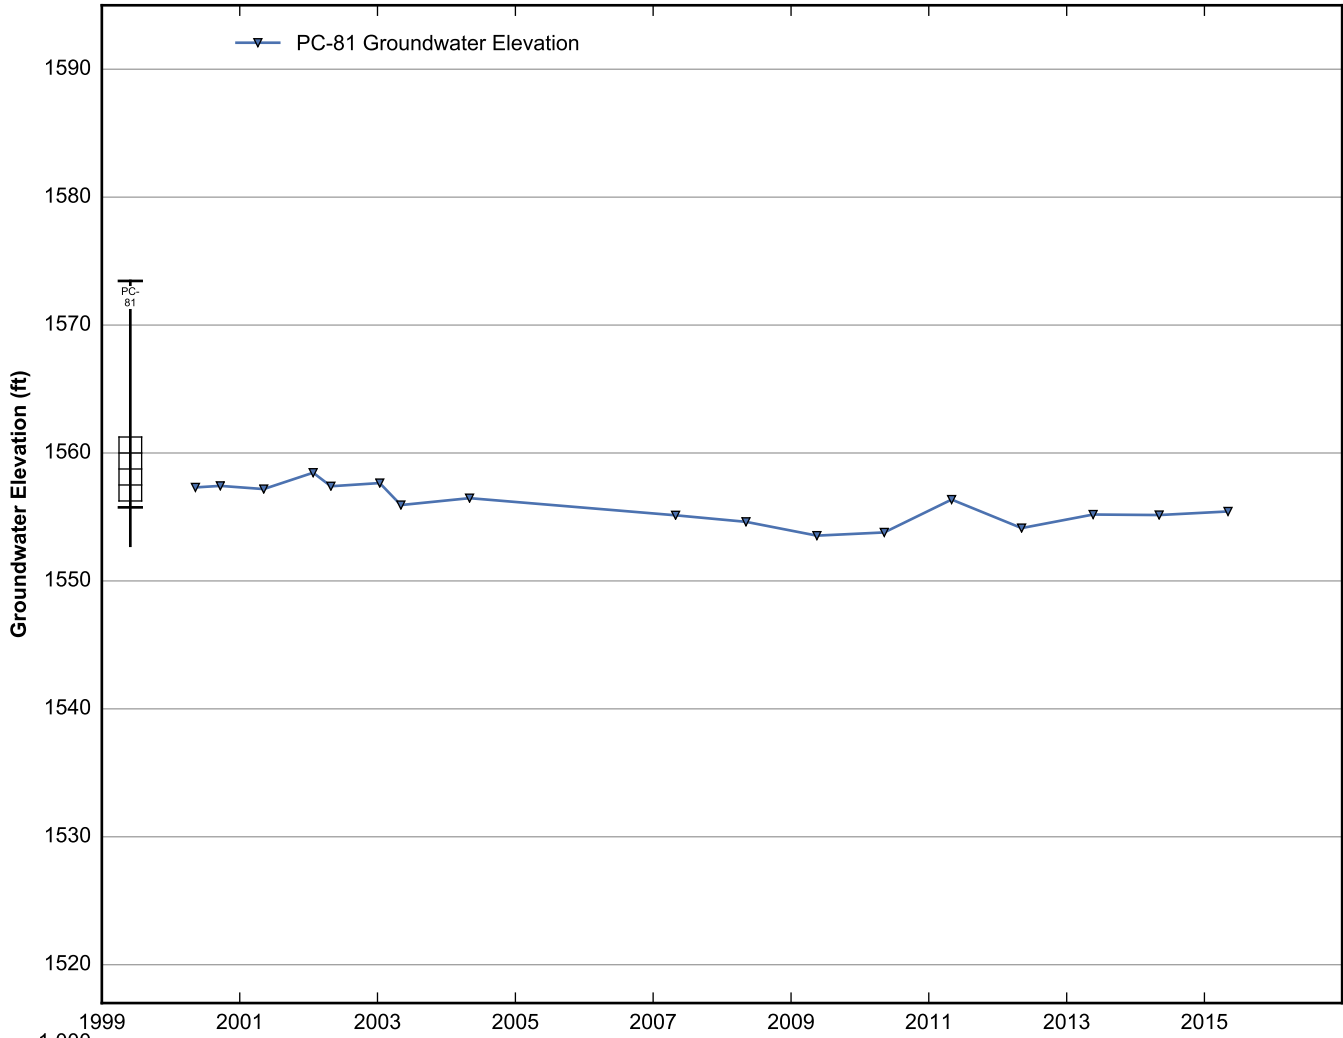

Data Sheet for Well PC-81
Nevada Environmental Response Trust Site
Henderson, Nevada