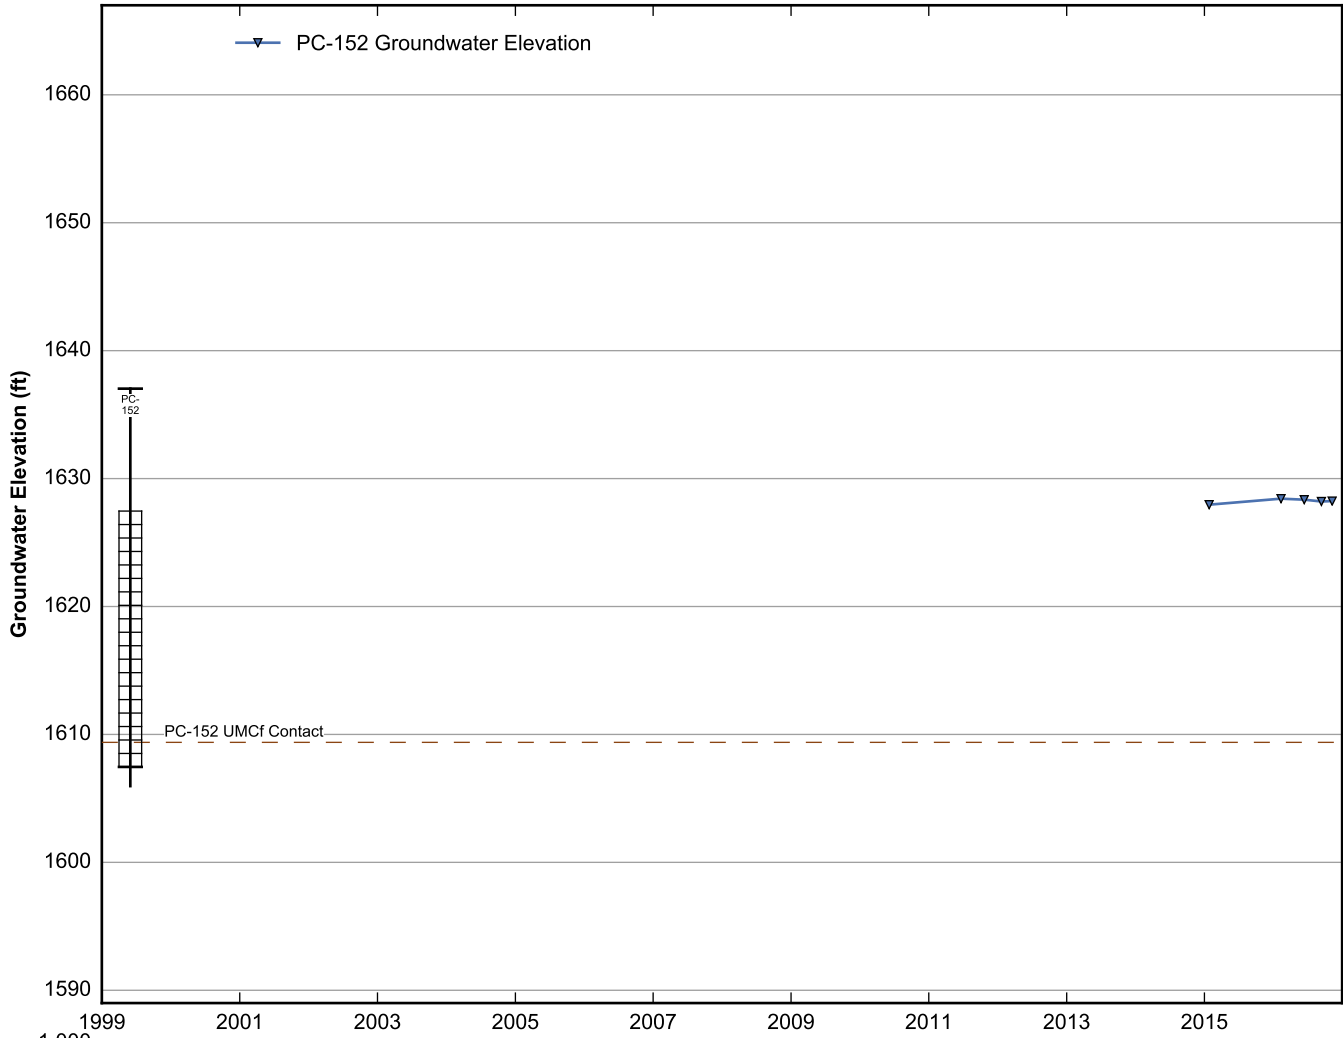

Data Sheet for Well PC-152
Nevada Environmental Response Trust Site
Henderson, Nevada