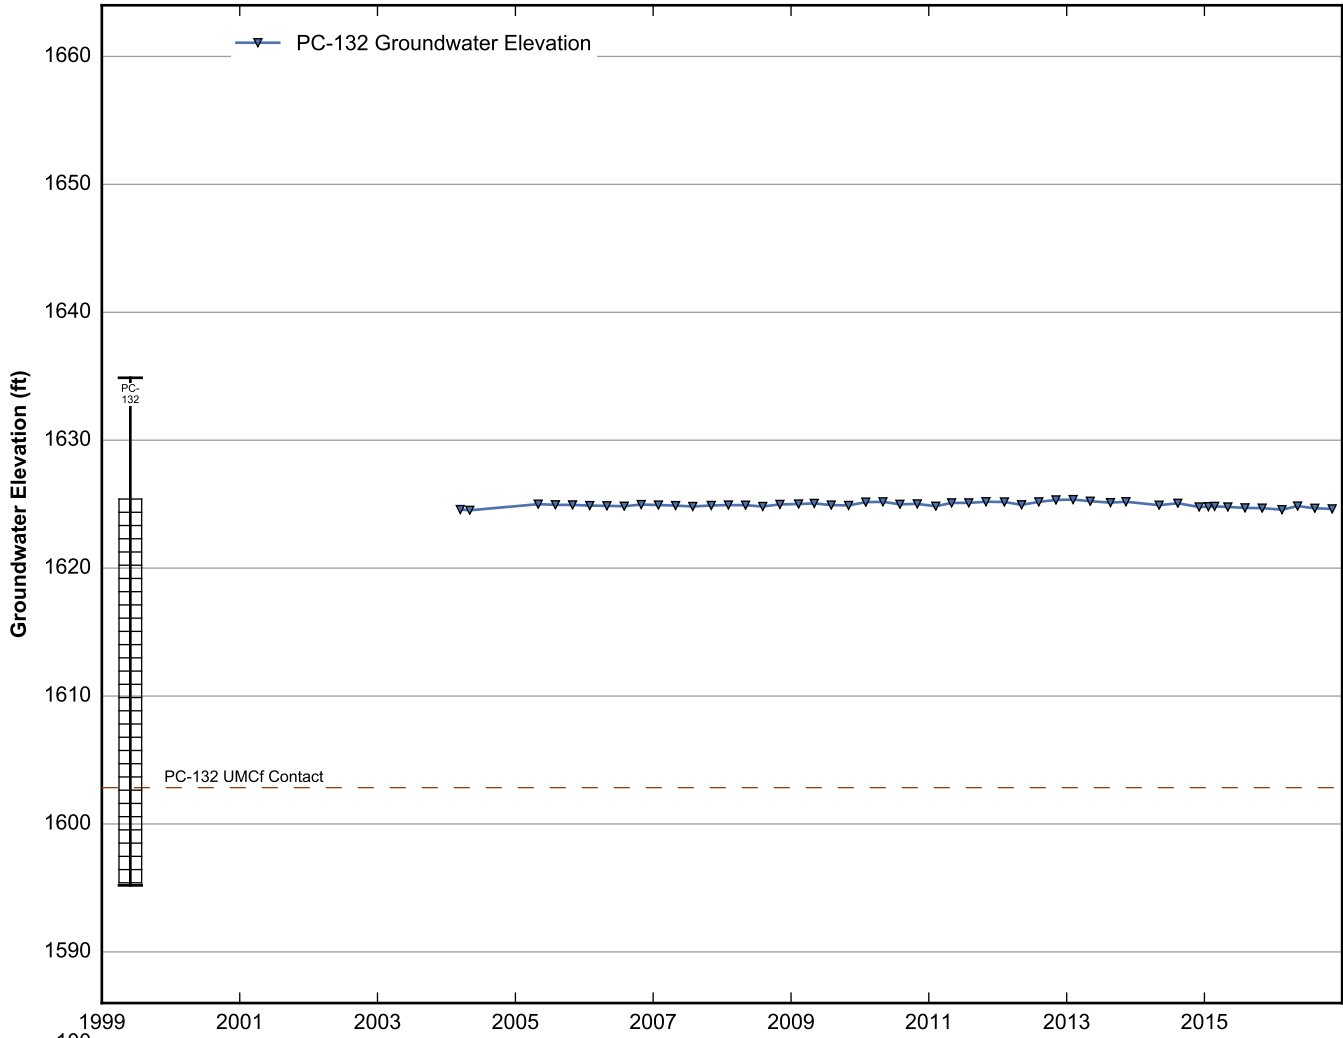

Data Sheet for Well PC-132
Nevada Environmental Response Trust Site
Henderson, Nevada