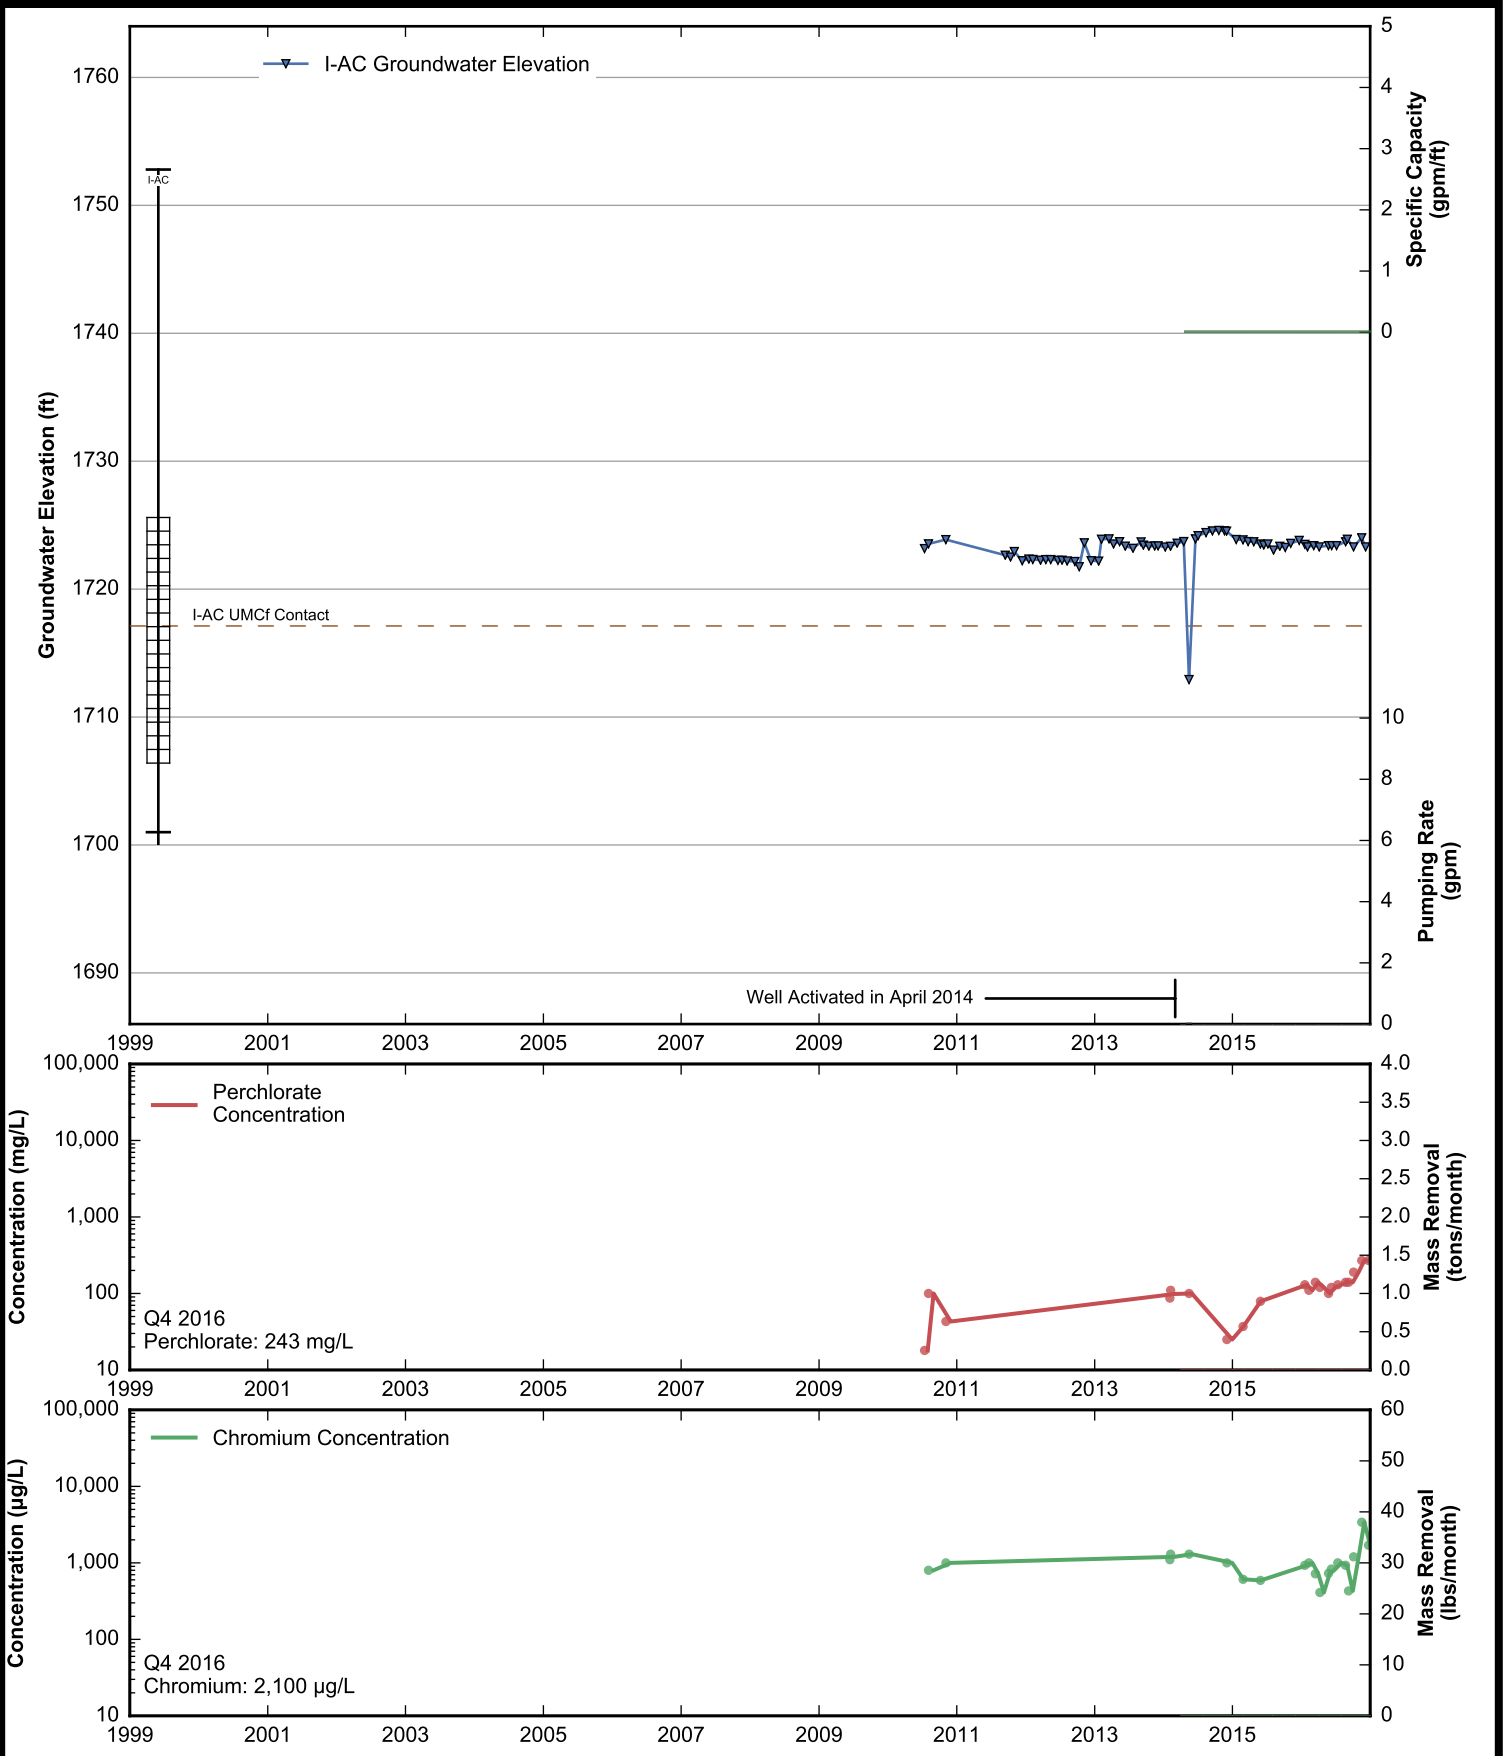

Data Sheet for Well I-AC
Nevada Environmental Response Trust Site
Henderson, Nevada