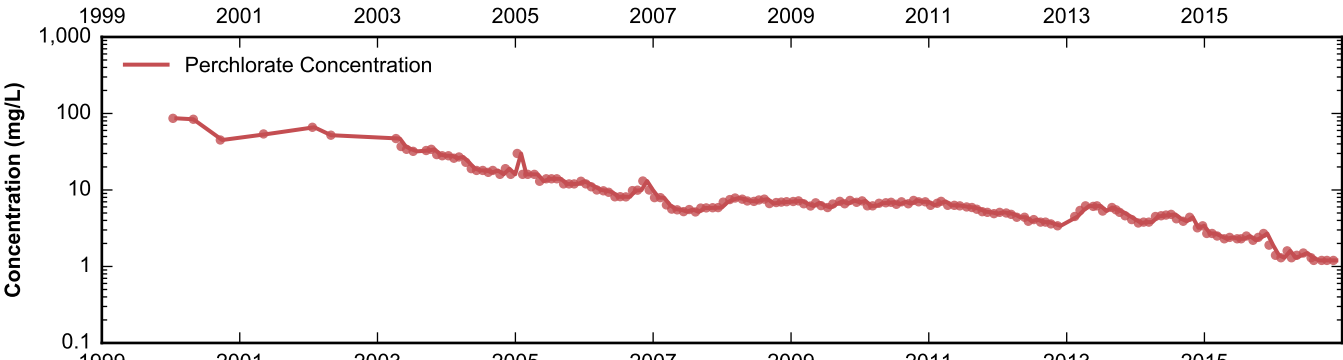

Data Sheet for Well PC-59
Nevada Environmental Response Trust Site
Henderson, Nevada