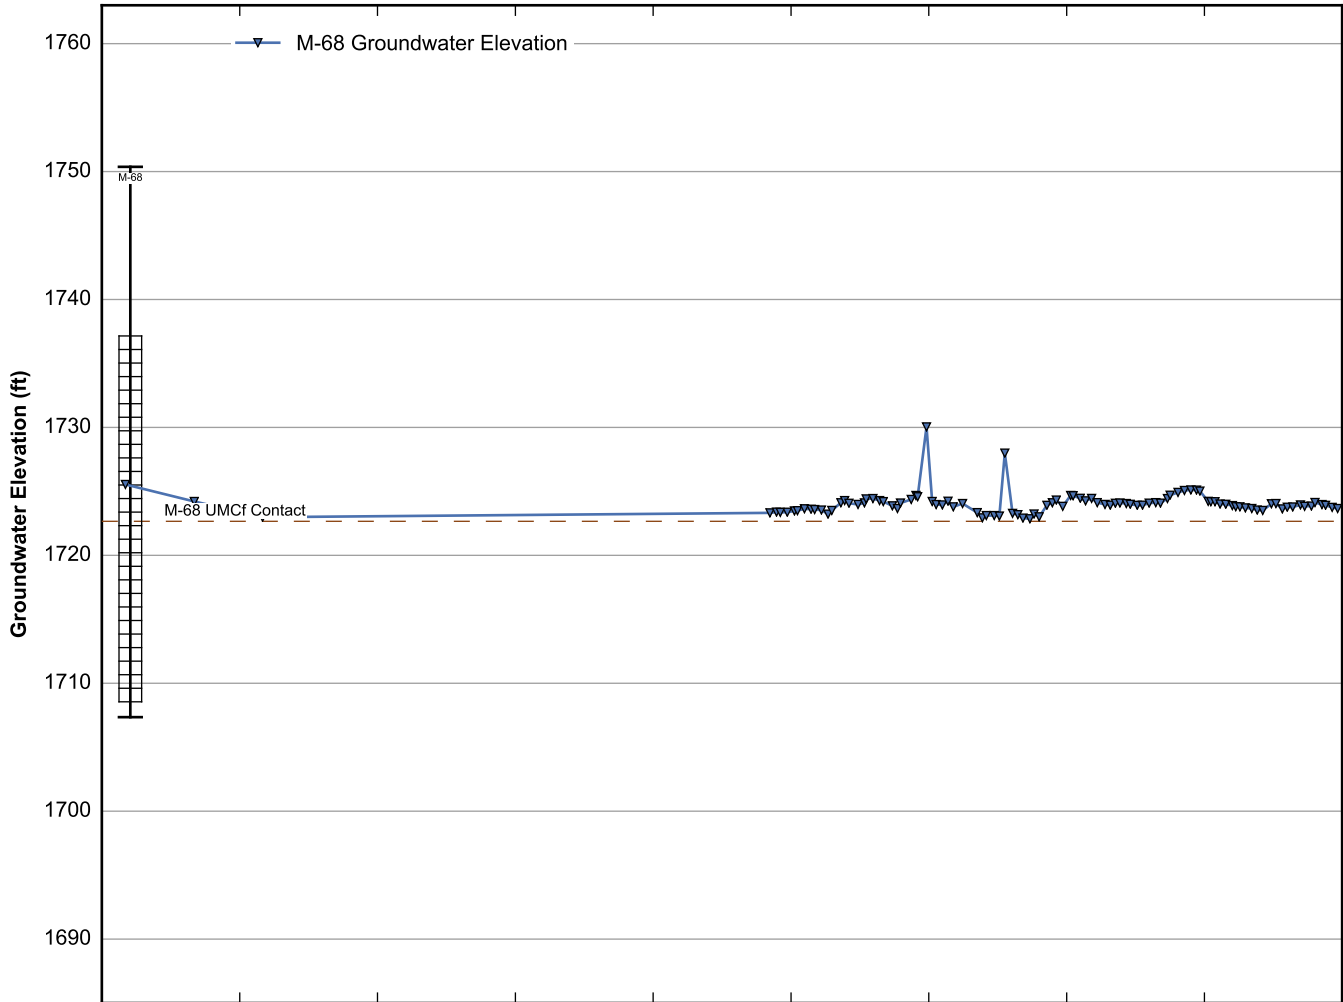

Data Sheet for Well M-68
Nevada Environmental Response Trust Site
Henderson, Nevada