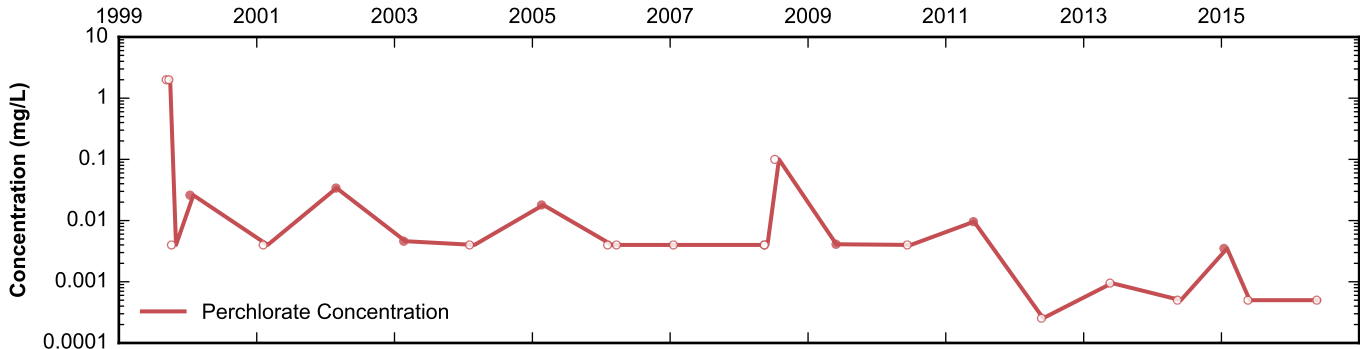

Data Sheet for Well TR-2
Nevada Environmental Response Trust Site
Henderson, Nevada