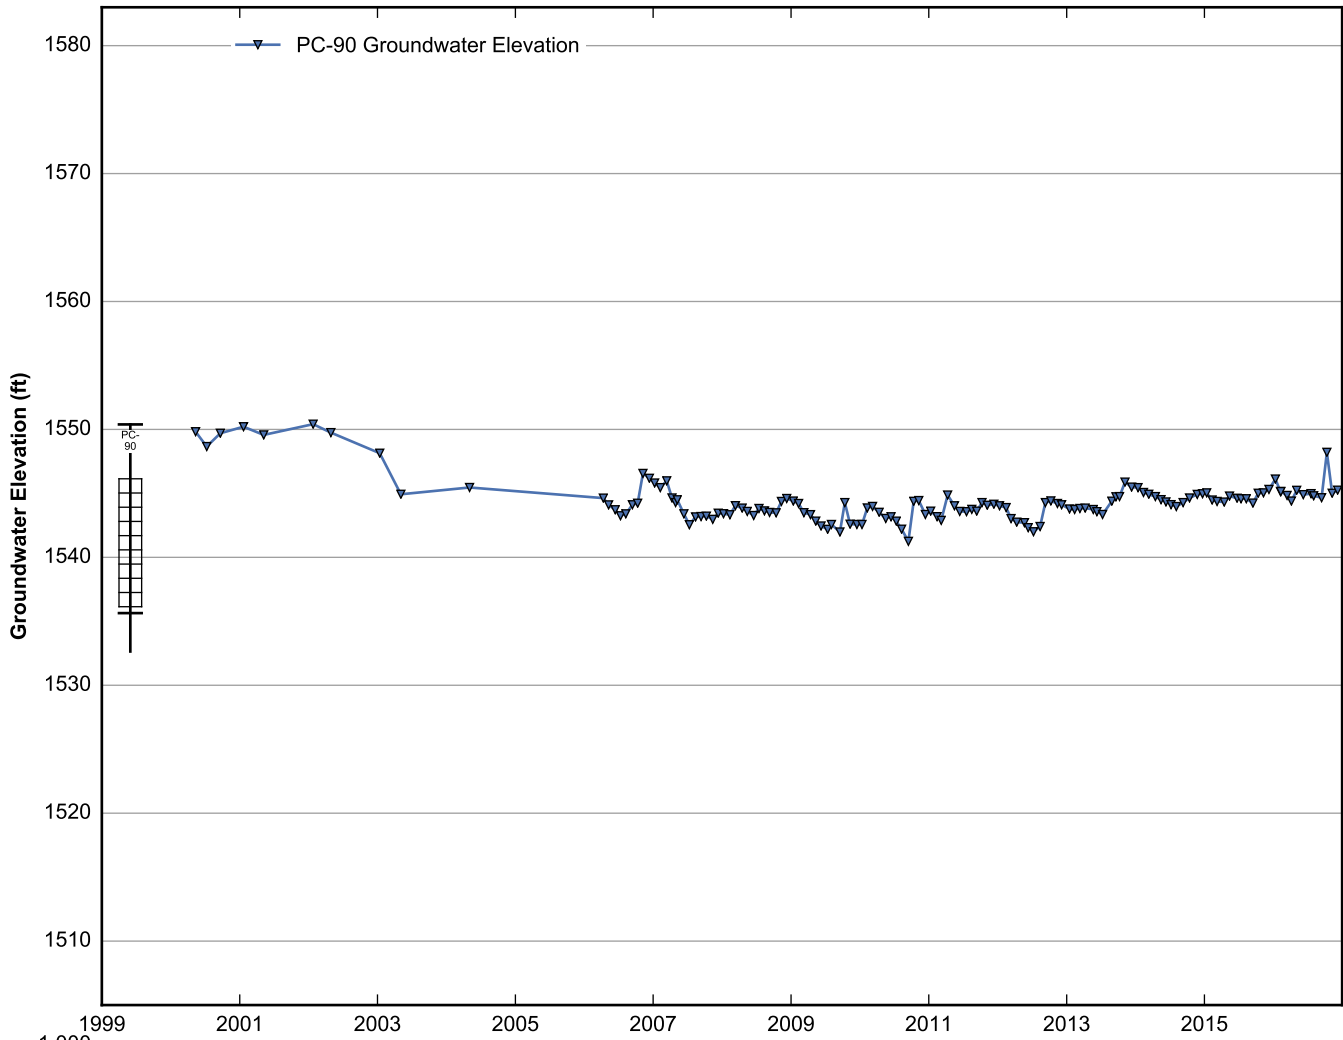

Data Sheet for Well PC-90
Nevada Environmental Response Trust Site
Henderson, Nevada