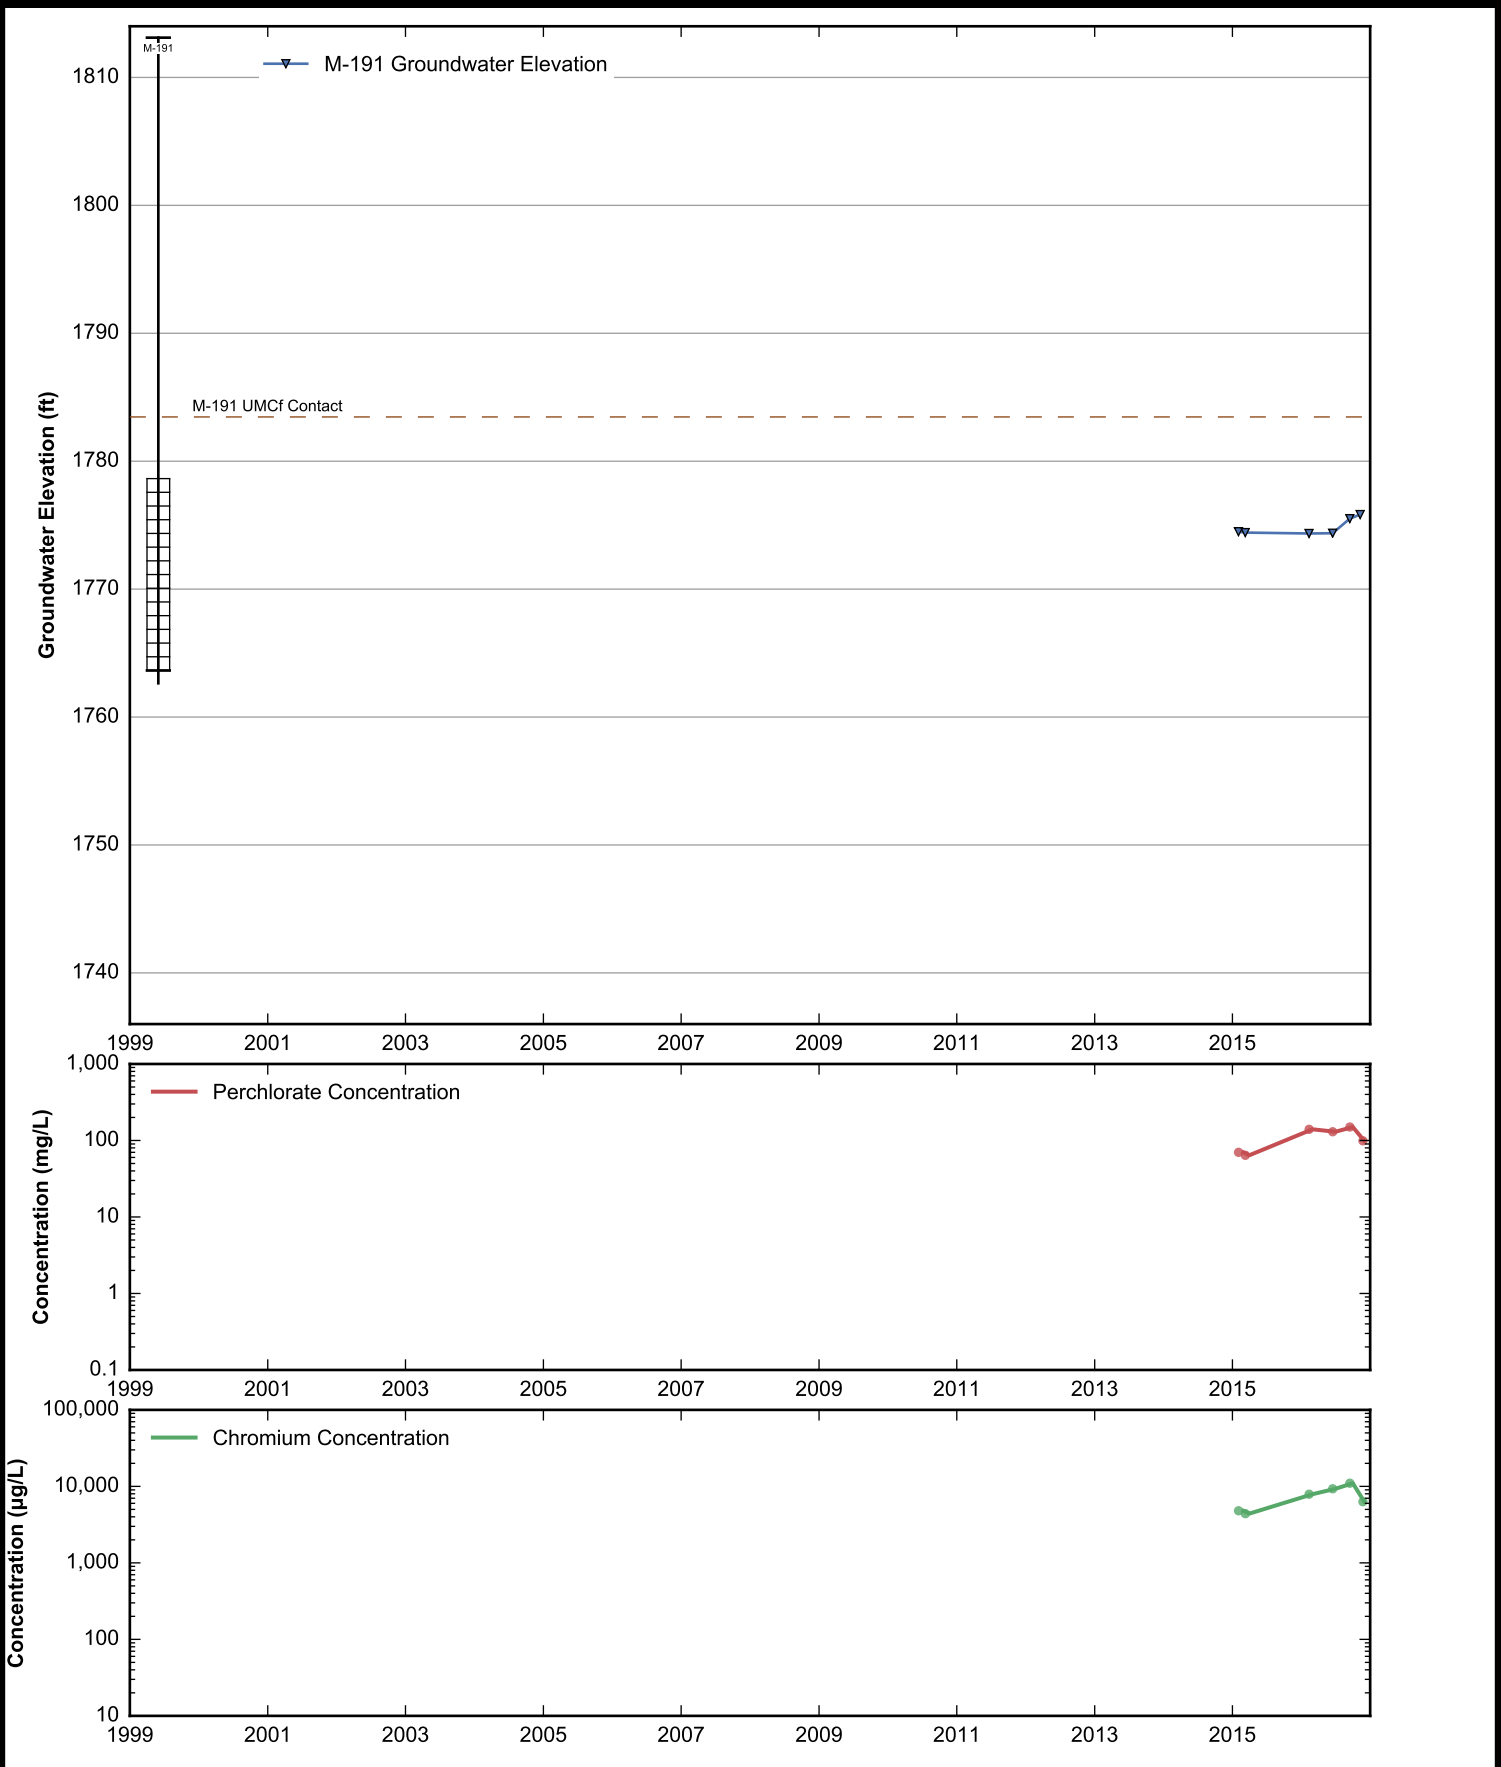

Data Sheet for Well M-191
Nevada Environmental Response Trust Site
Henderson, Nevada