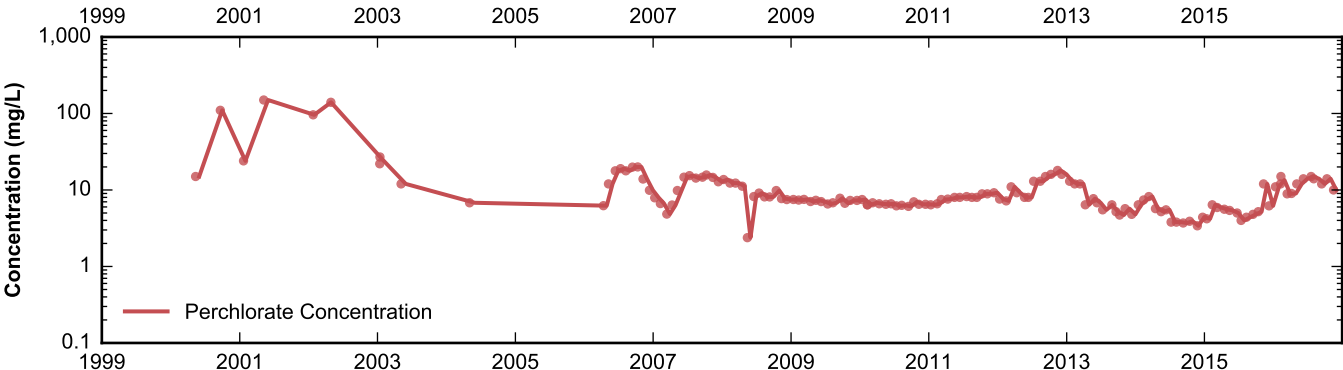

Data Sheet for Well PC-90
Nevada Environmental Response Trust Site
Henderson, Nevada