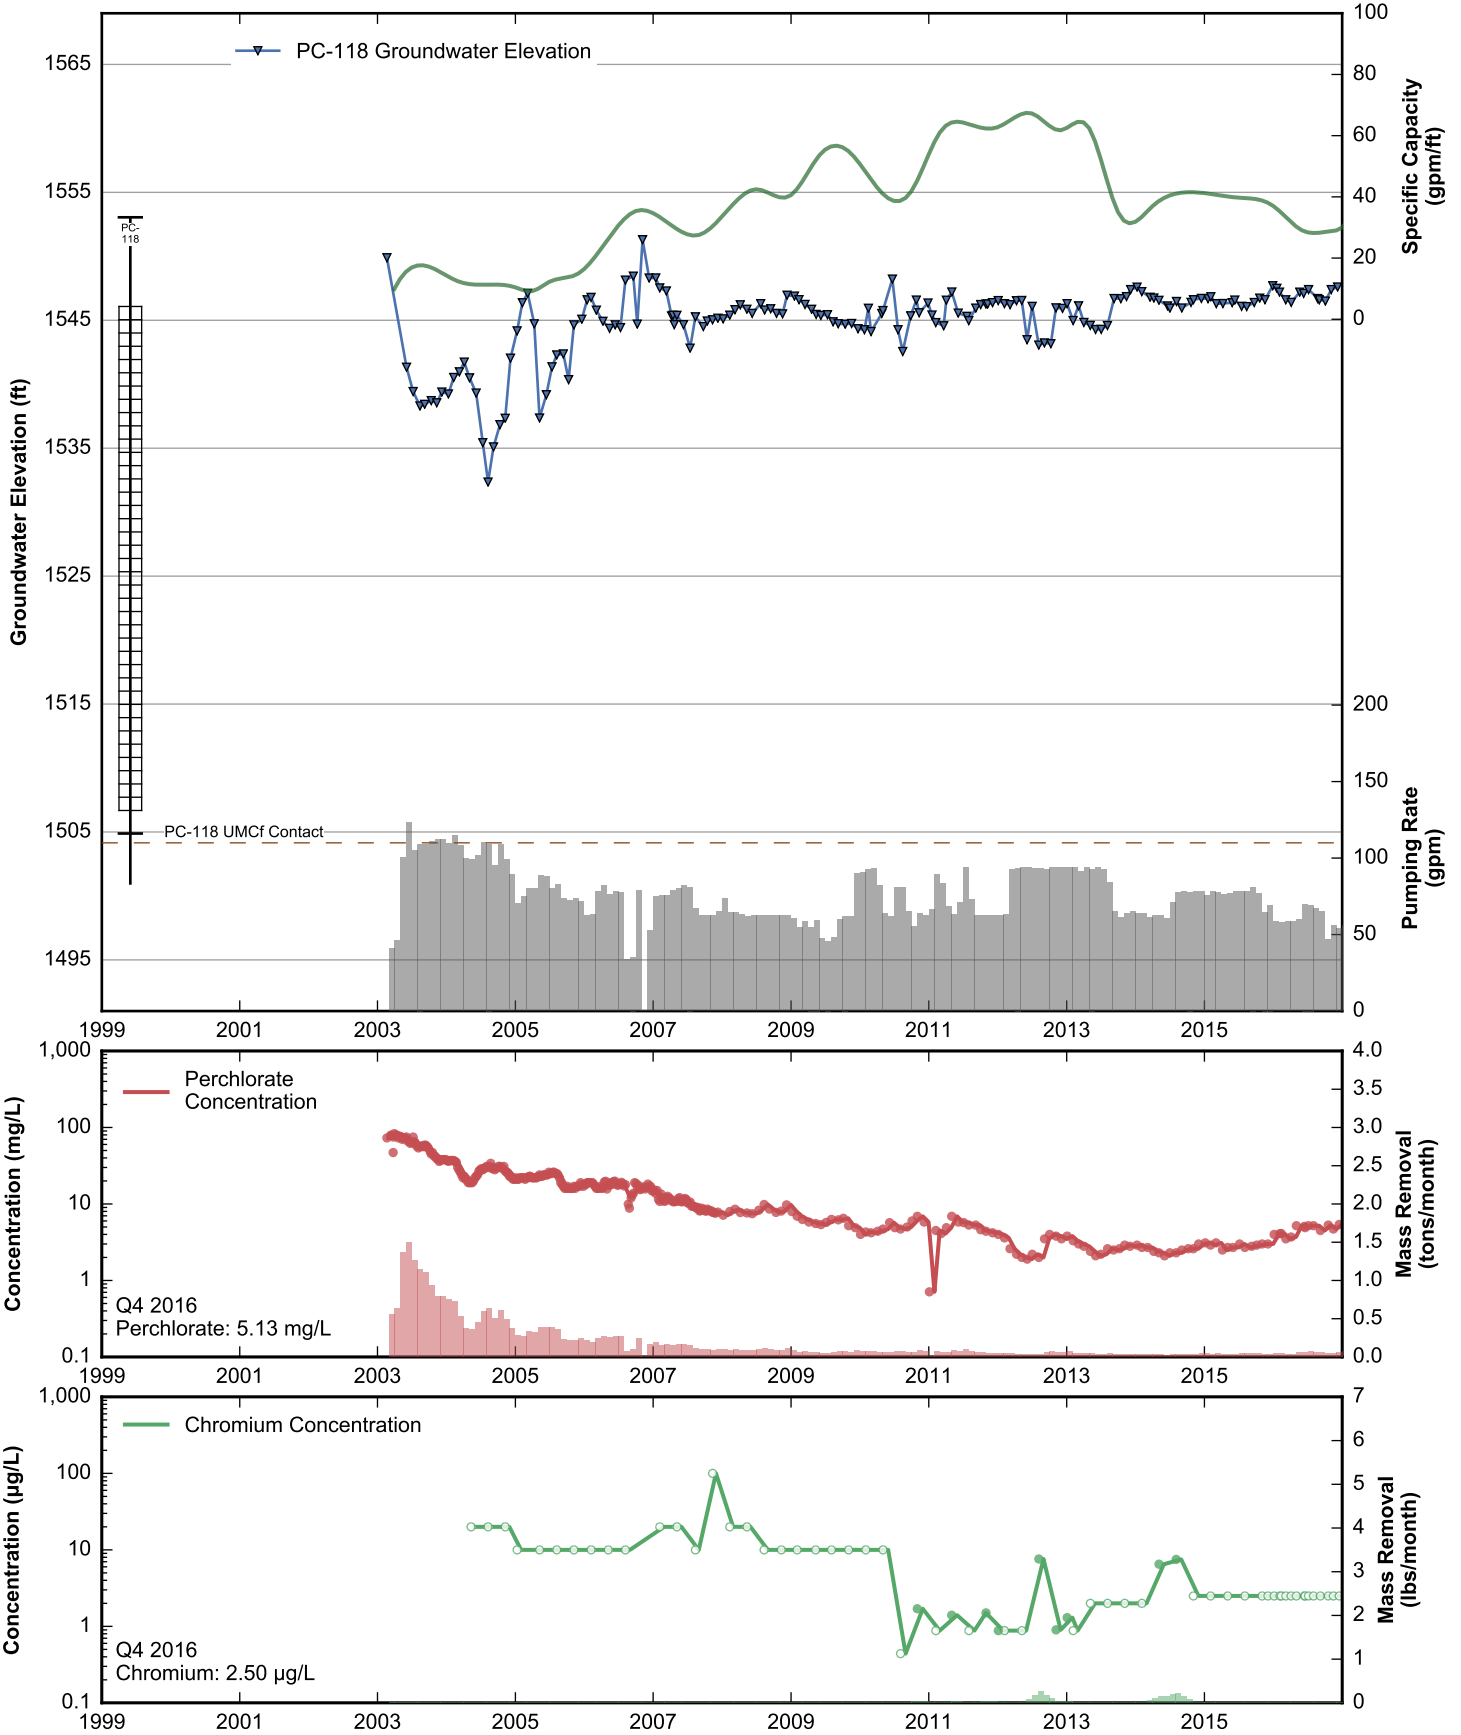

Data Sheet for Well PC-118
Nevada Environmental Response Trust Site
Henderson, Nevada