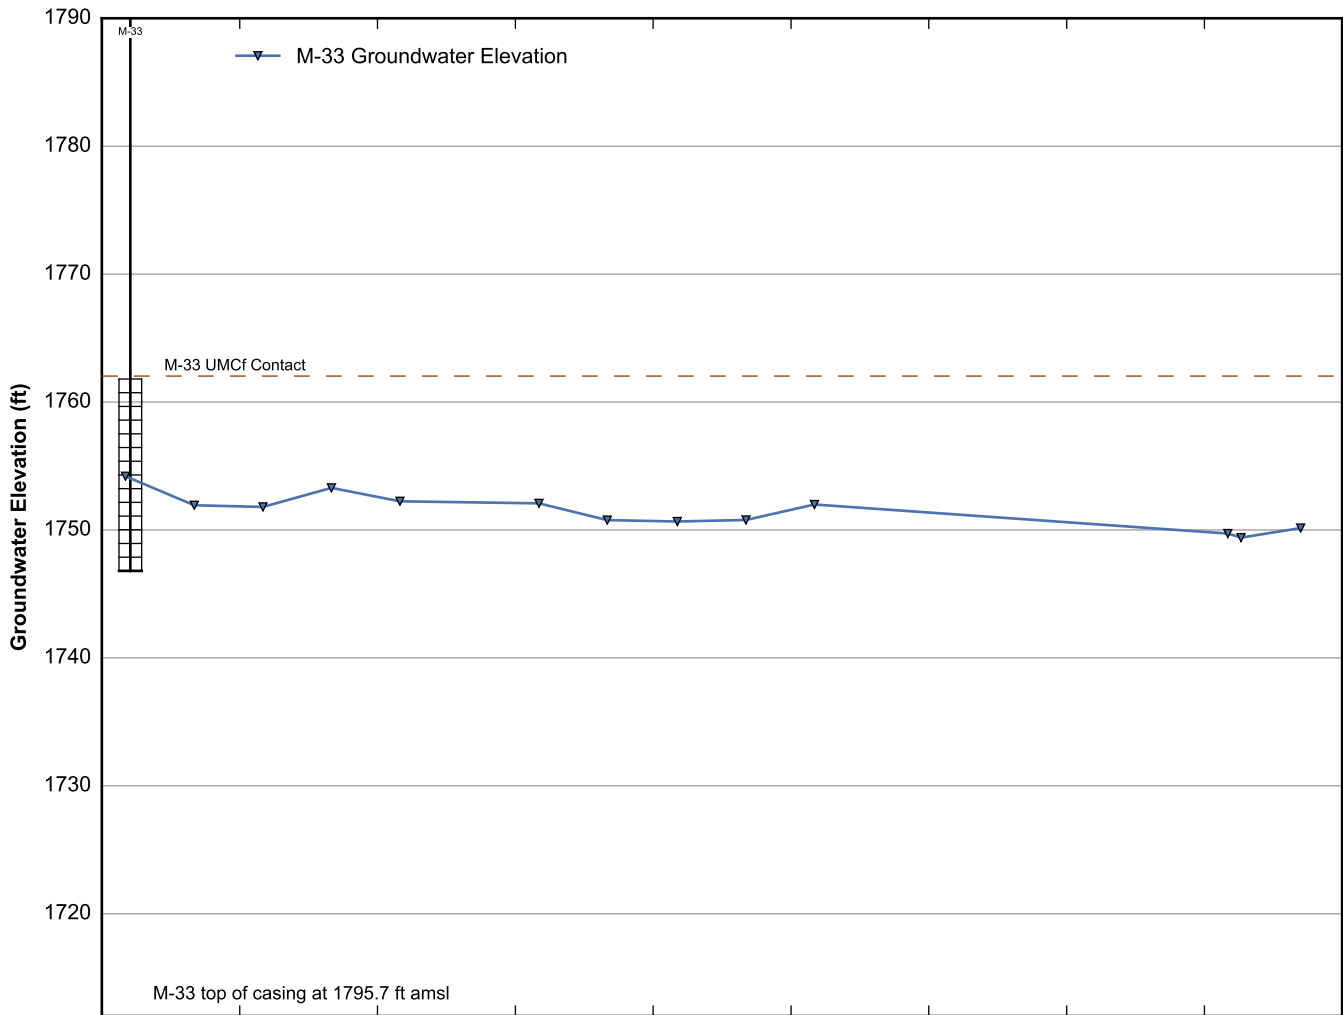

Data Sheet for Well M-33
Nevada Environmental Response Trust Site
Henderson, Nevada