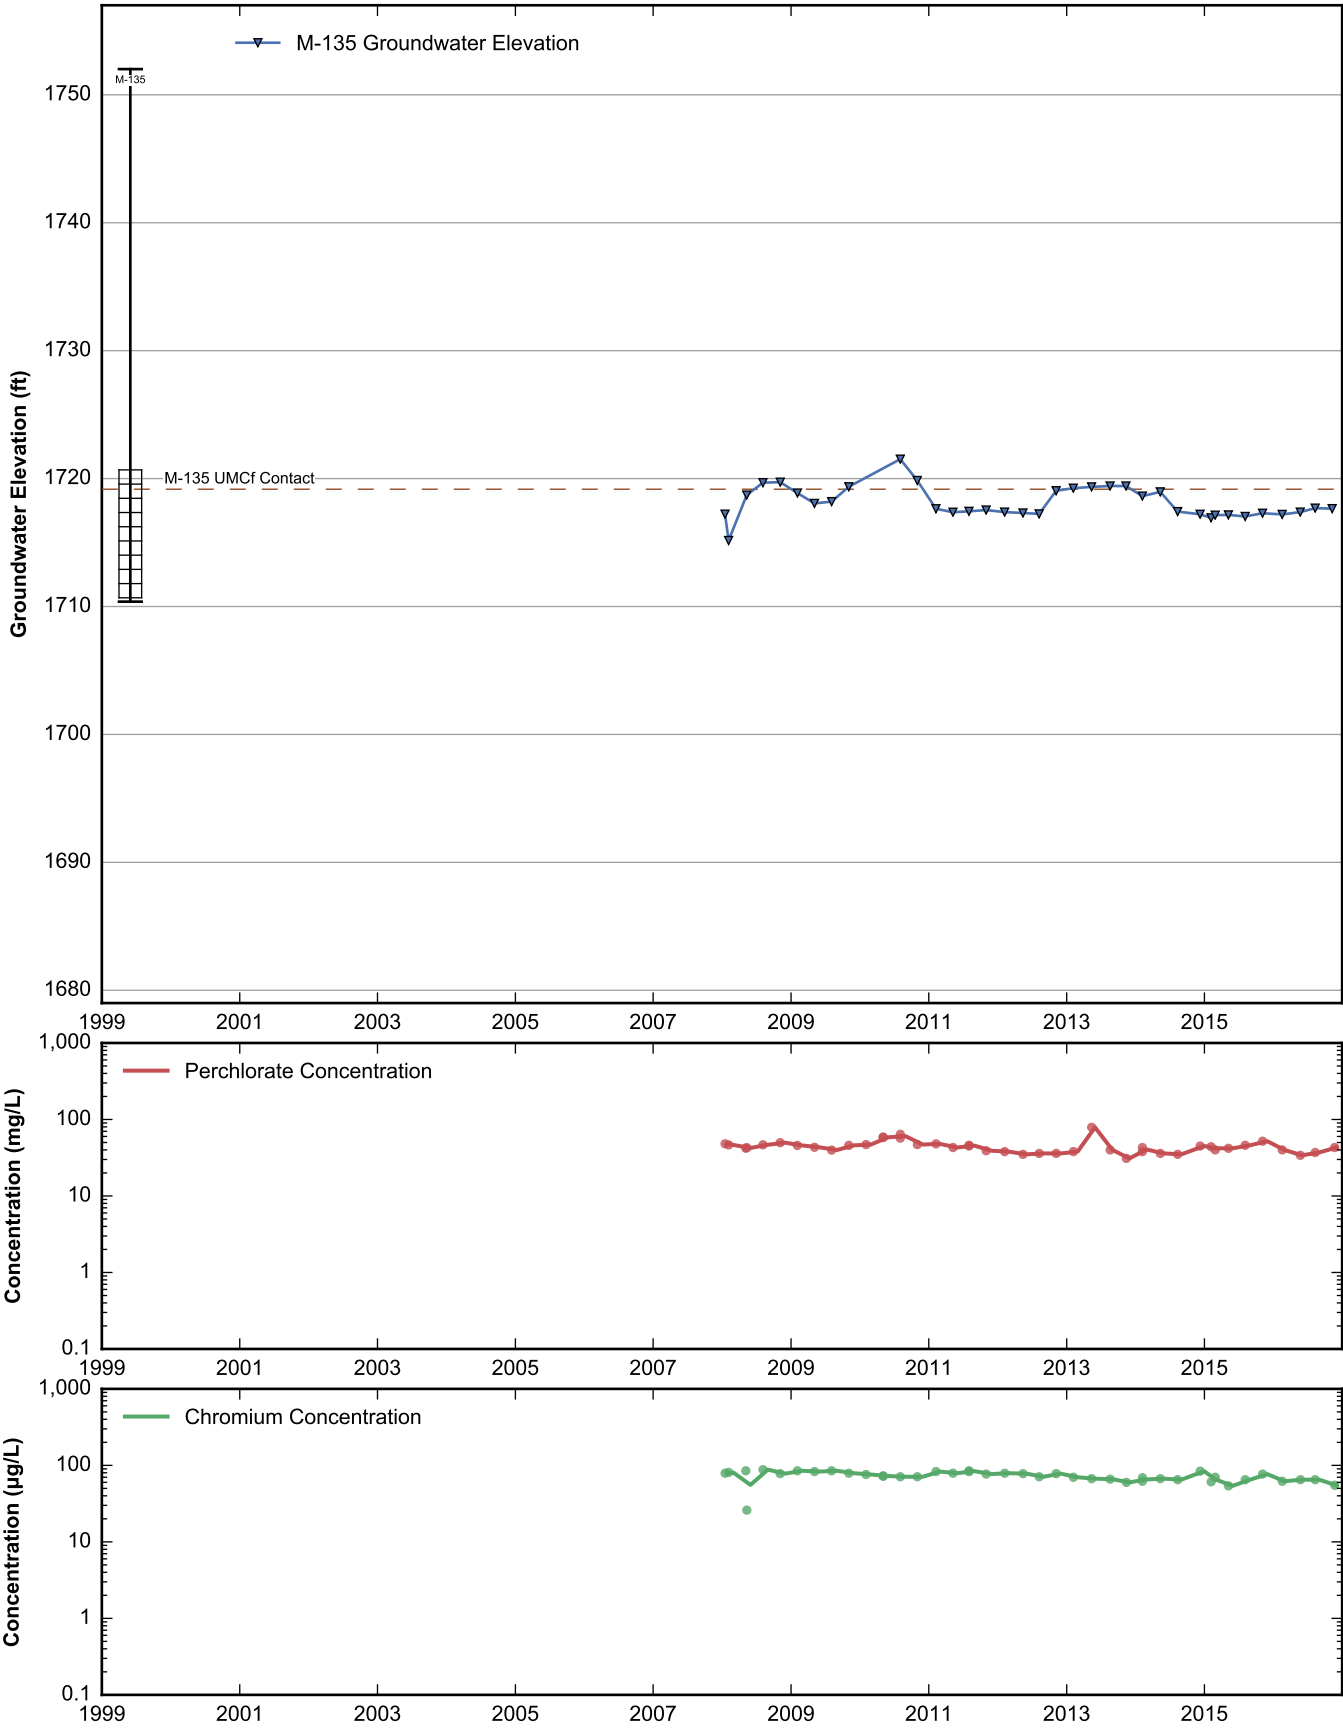

Data Sheet for Well M-135
Nevada Environmental Response Trust Site
Henderson, Nevada