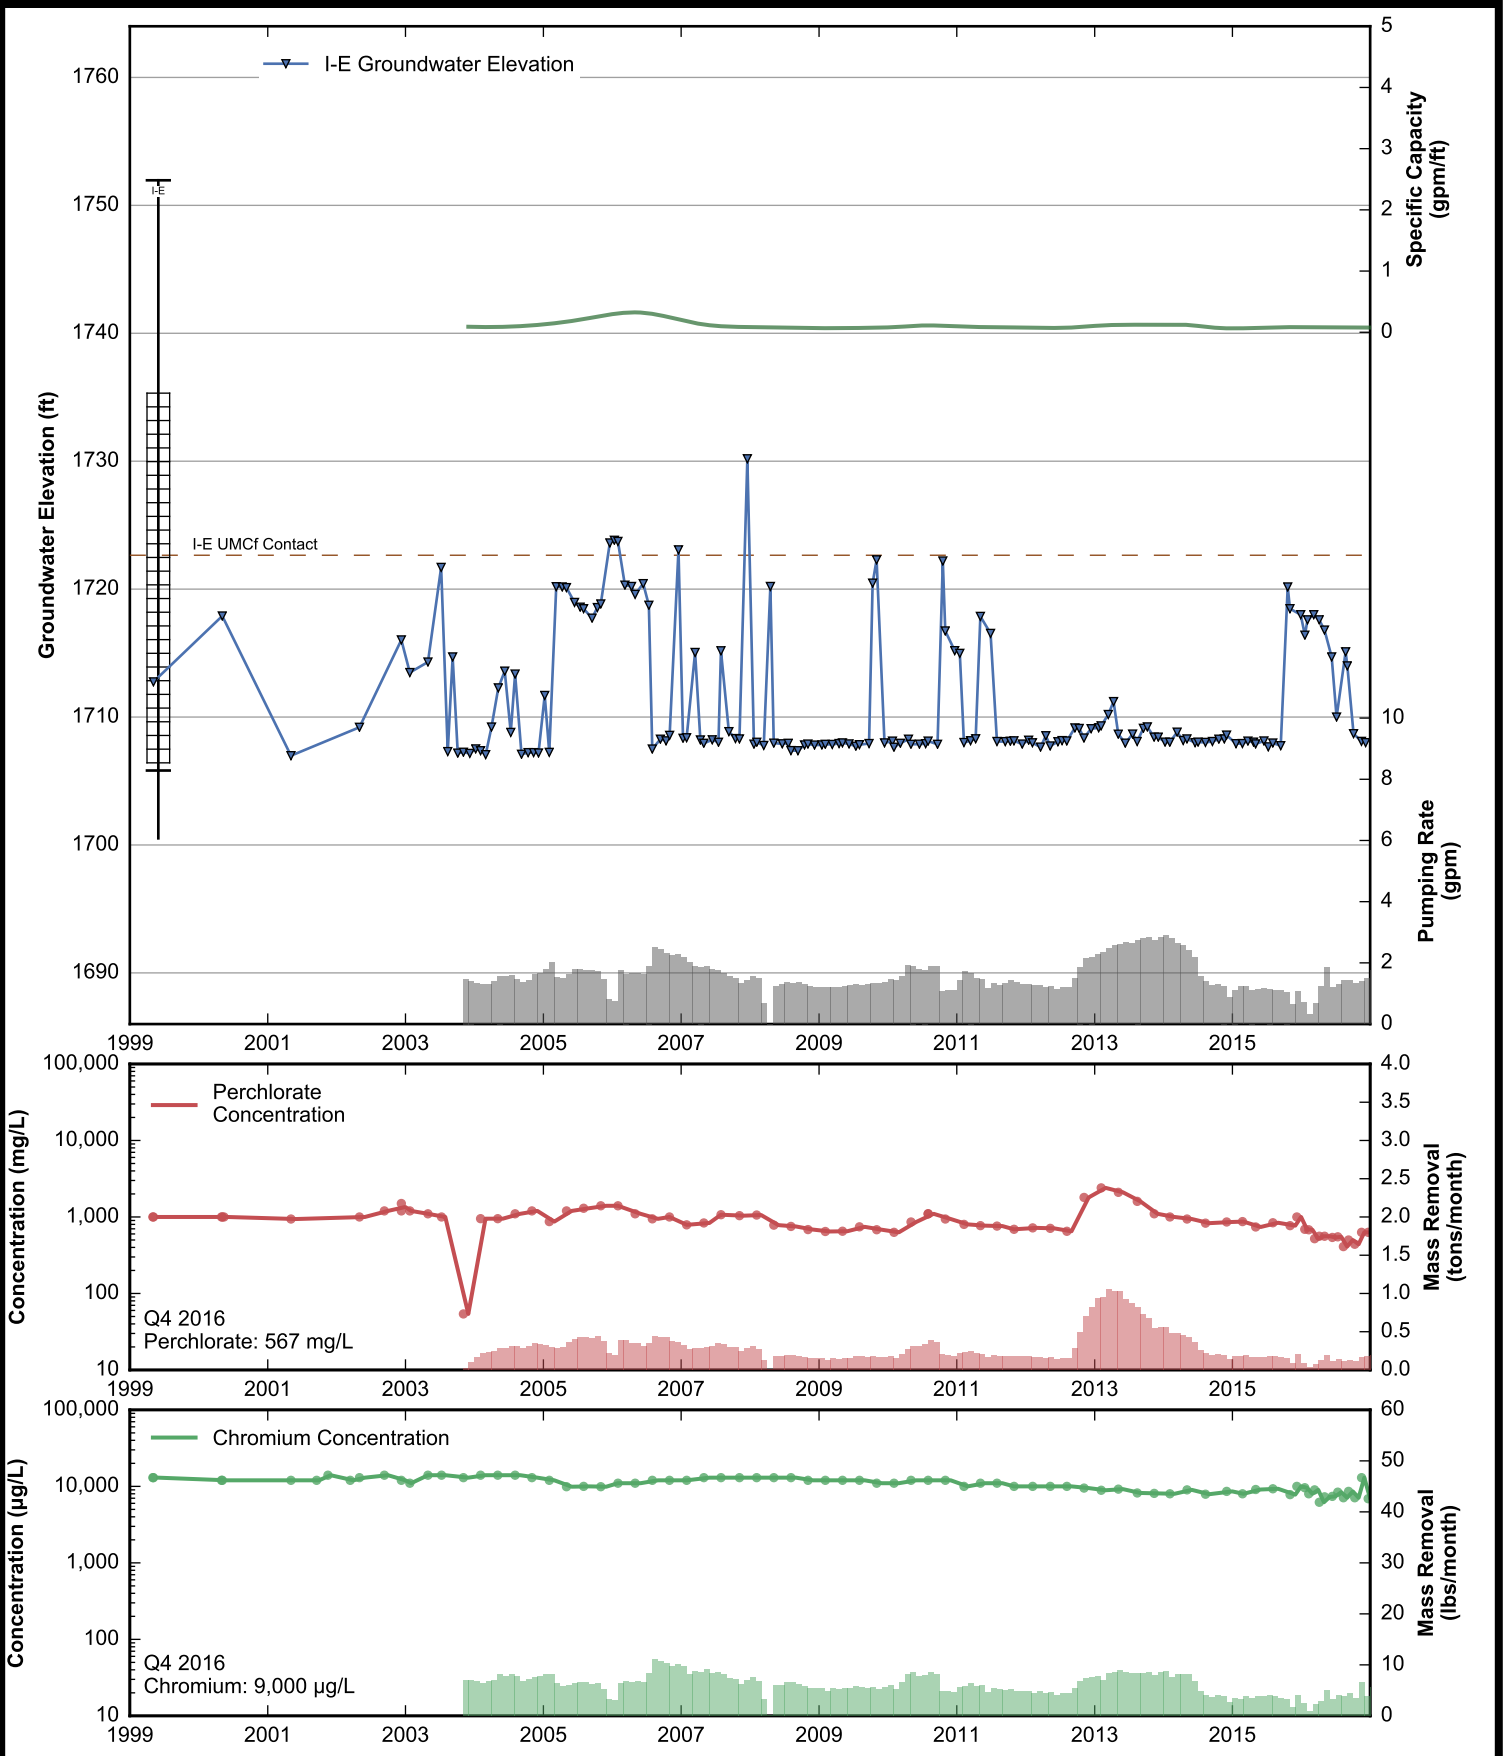

Data Sheet for Well I-E
Nevada Environmental Response Trust Site
Henderson, Nevada