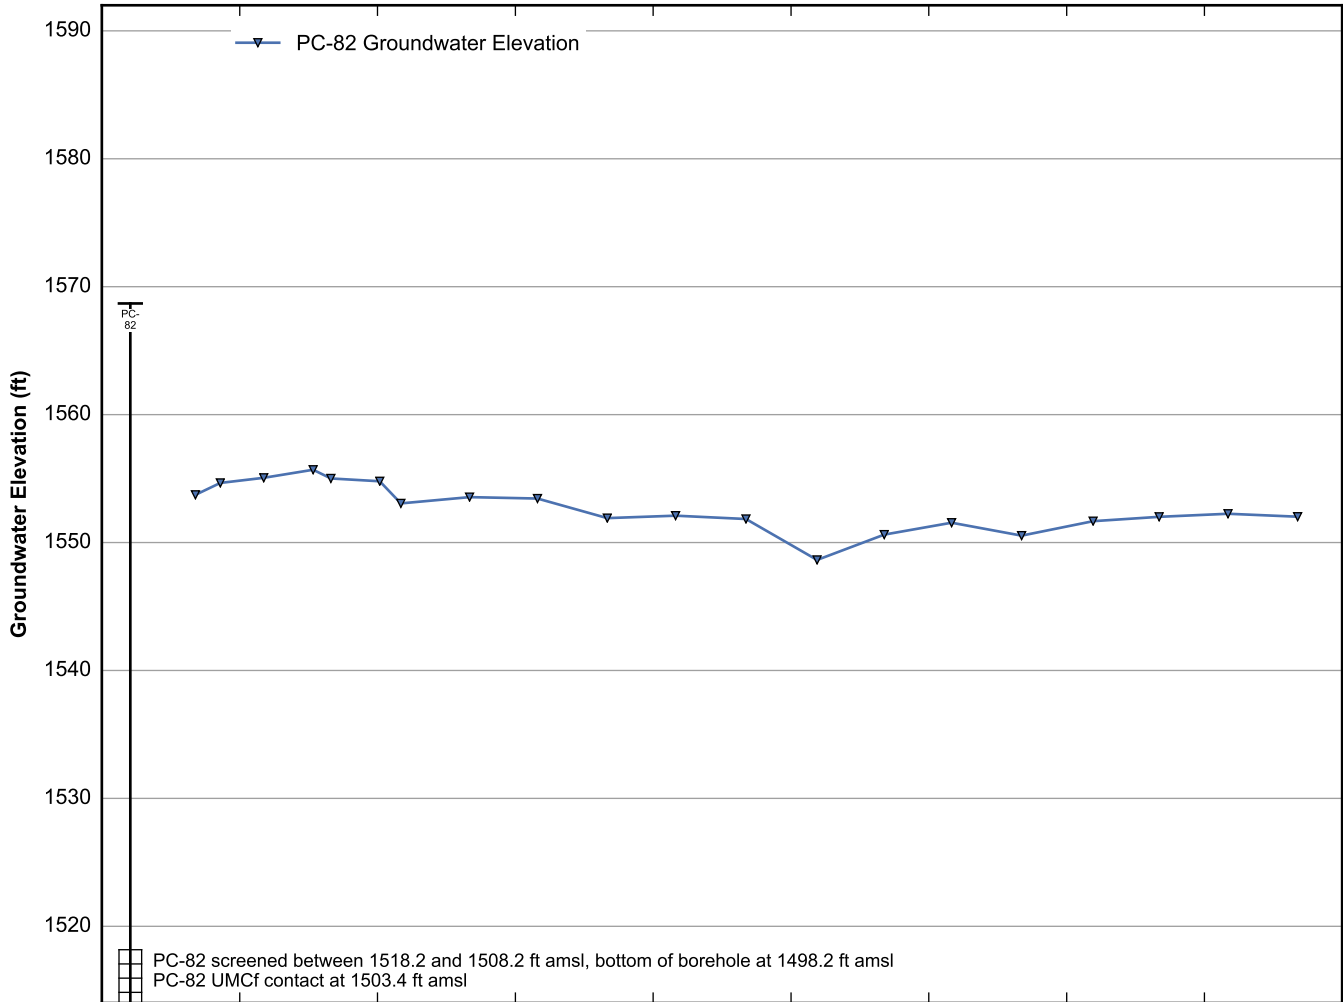

Data Sheet for Well PC-82
Nevada Environmental Response Trust Site
Henderson, Nevada