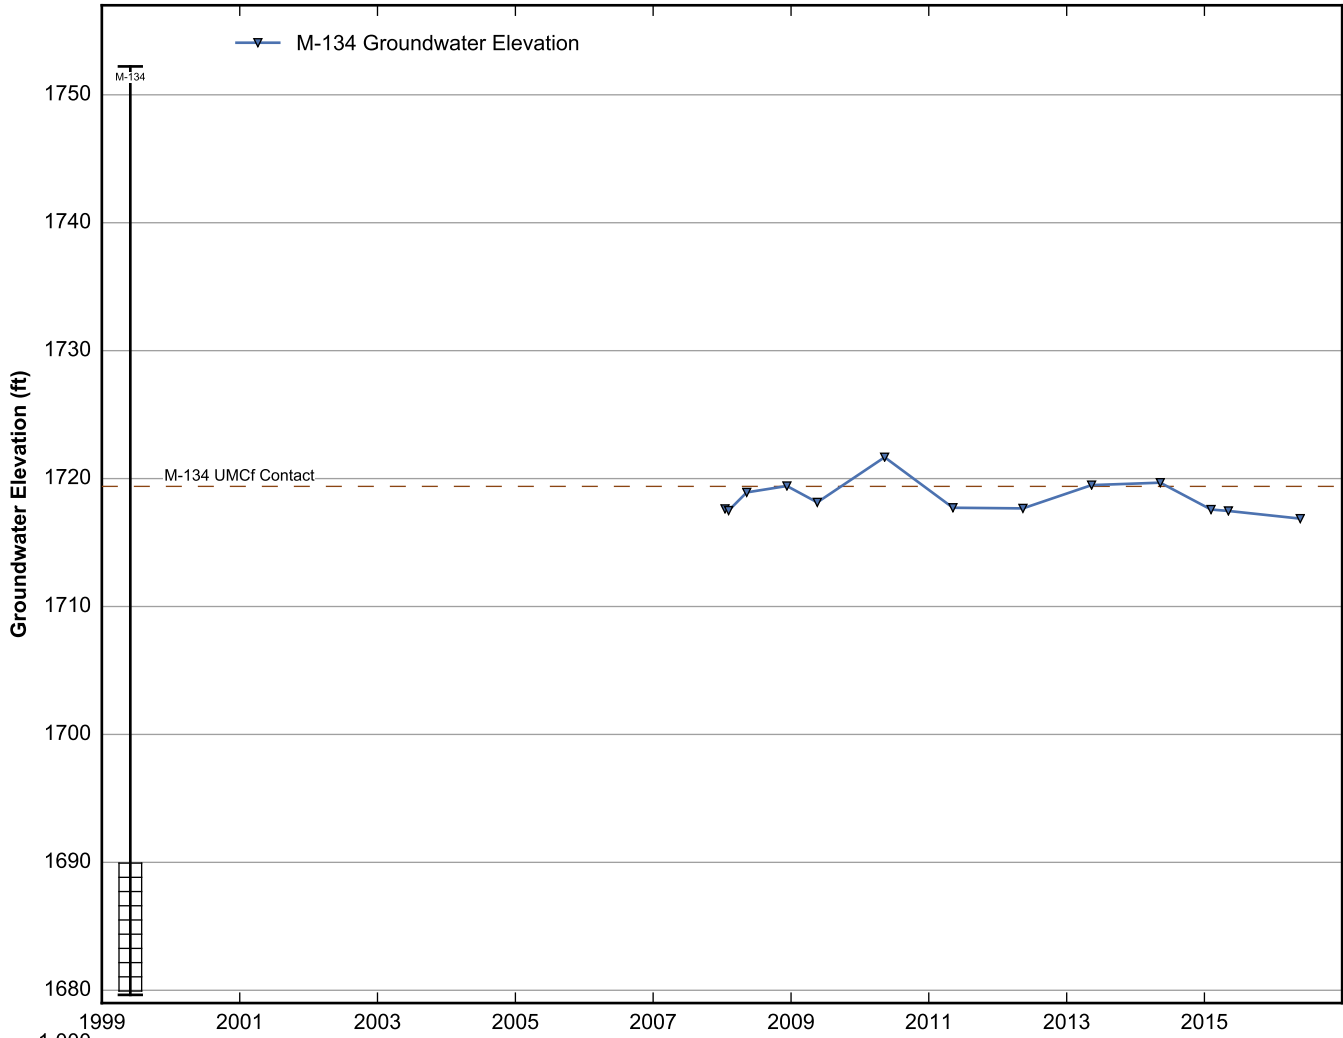

Data Sheet for Well M-134
Nevada Environmental Response Trust Site
Henderson, Nevada