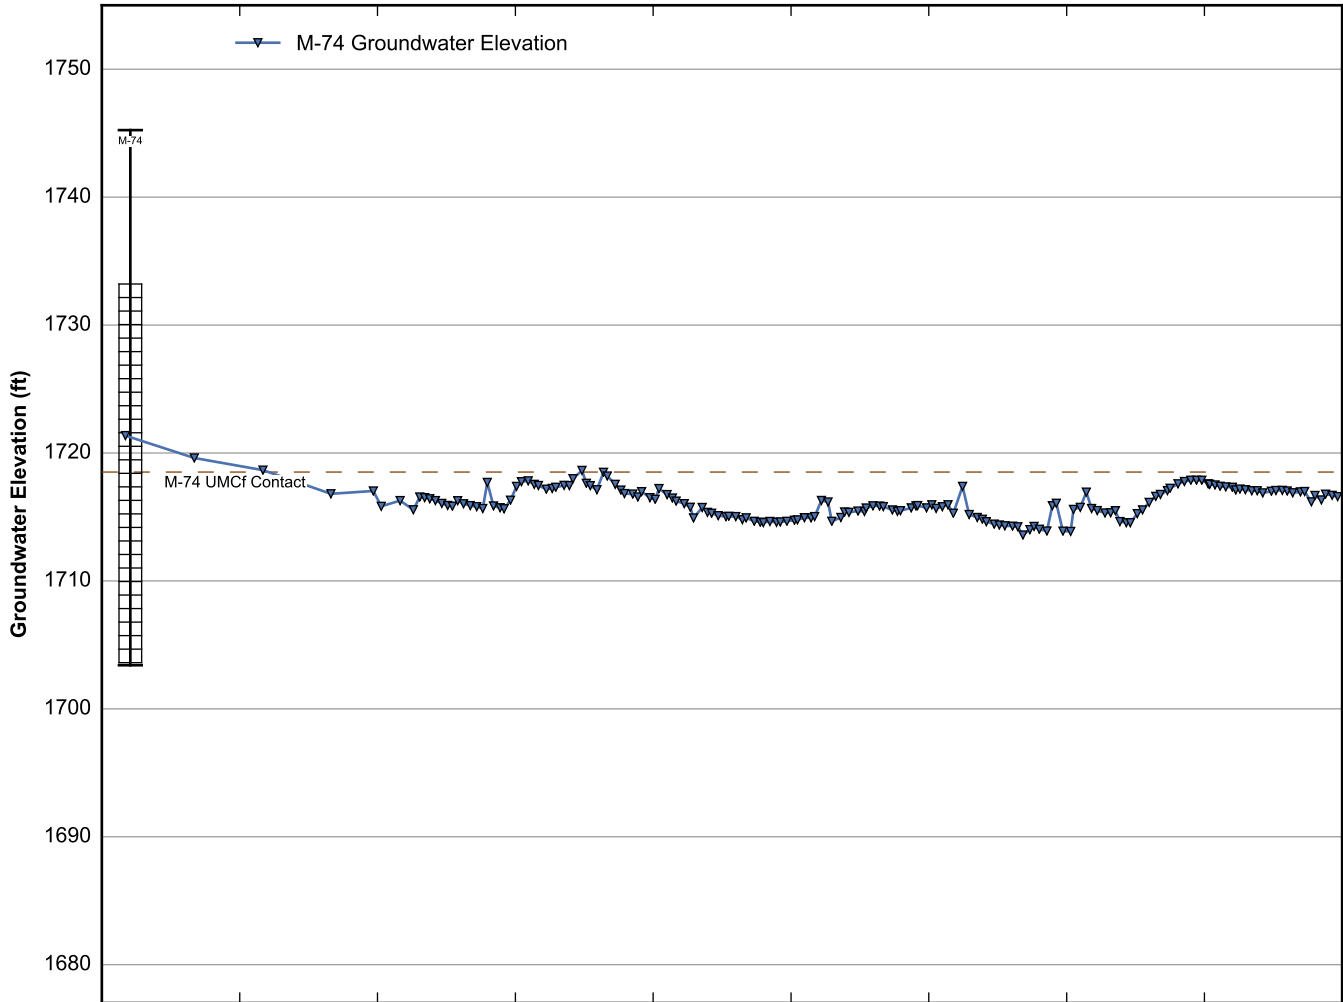

Data Sheet for Well M-74
Nevada Environmental Response Trust Site
Henderson, Nevada