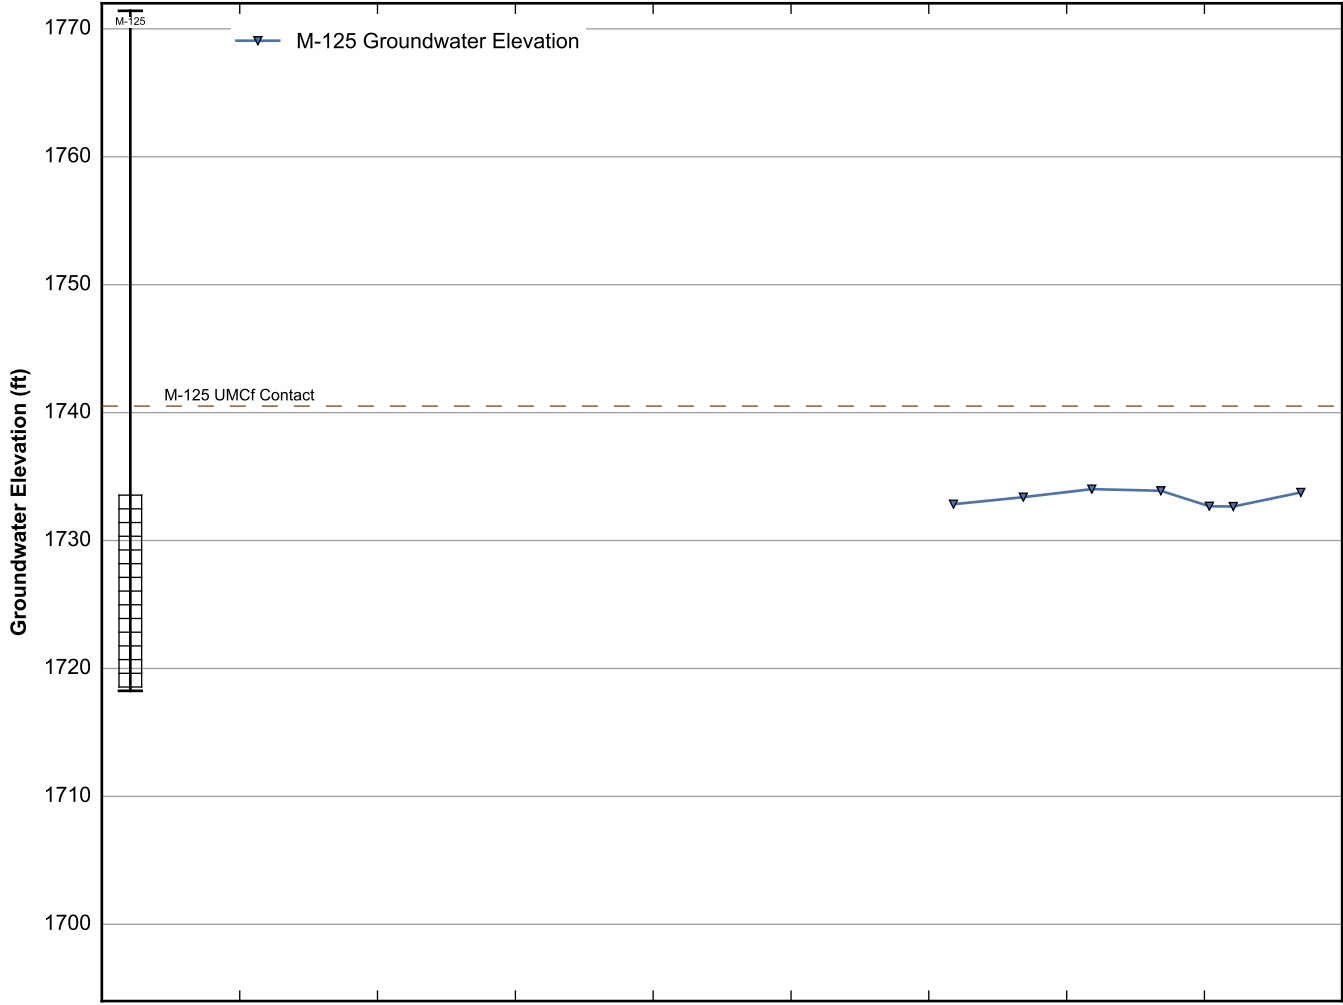

Data Sheet for Well M-125
Nevada Environmental Response Trust Site
Henderson, Nevada