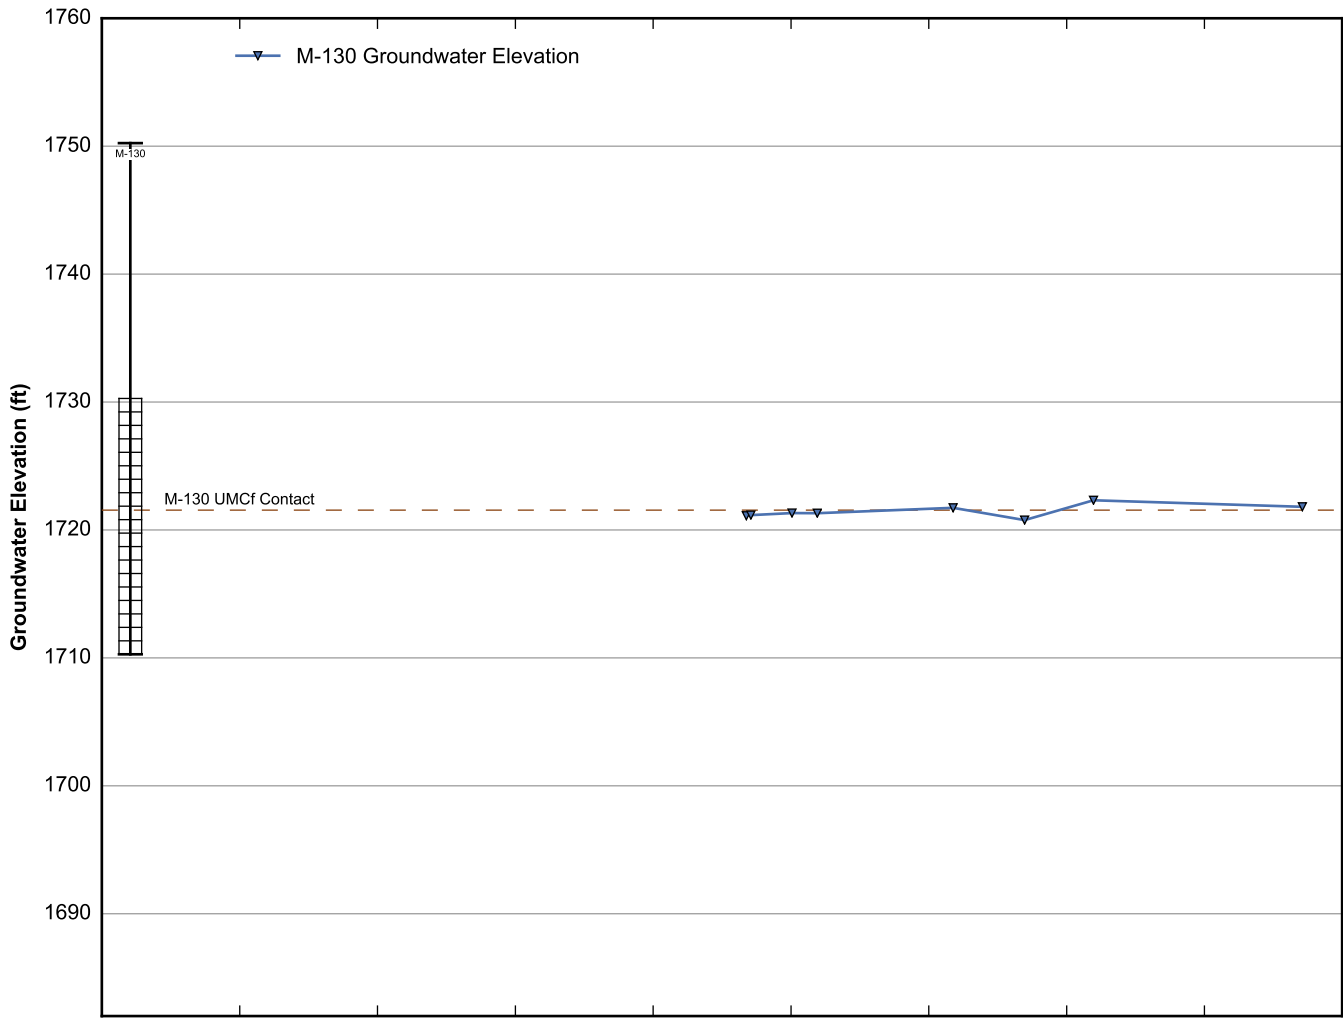

Data Sheet for Well M-130
Nevada Environmental Response Trust Site
Henderson, Nevada