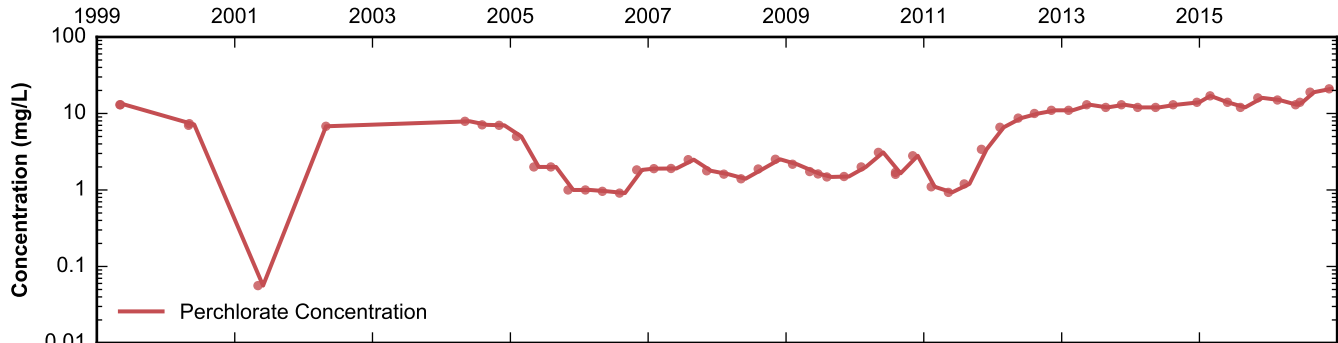

Data Sheet for Well M-19
Nevada Environmental Response Trust Site
Henderson, Nevada