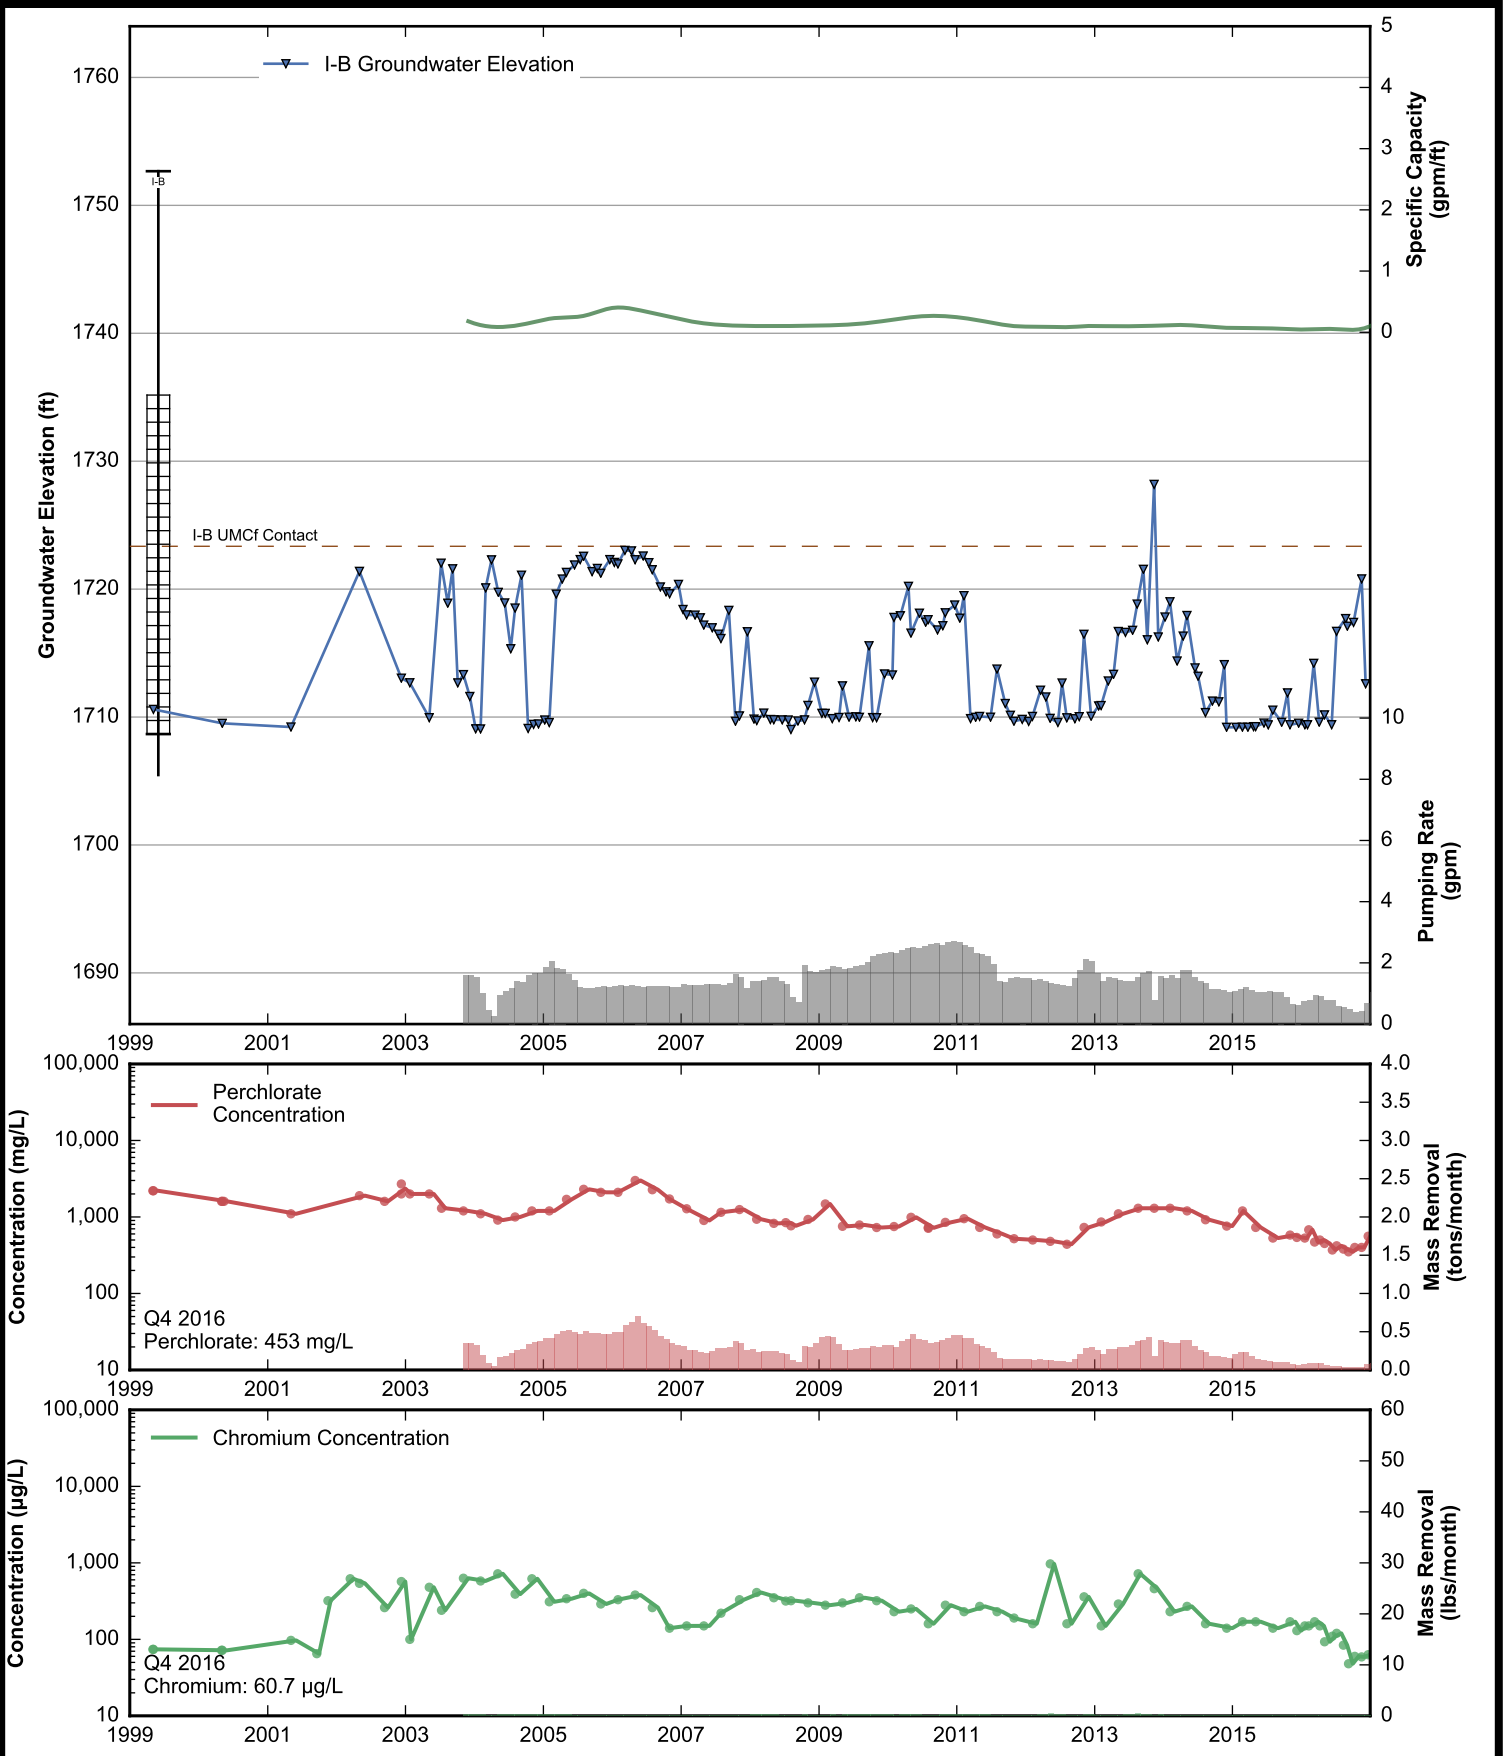

Data Sheet for Well I-B
Nevada Environmental Response Trust Site
Henderson, Nevada