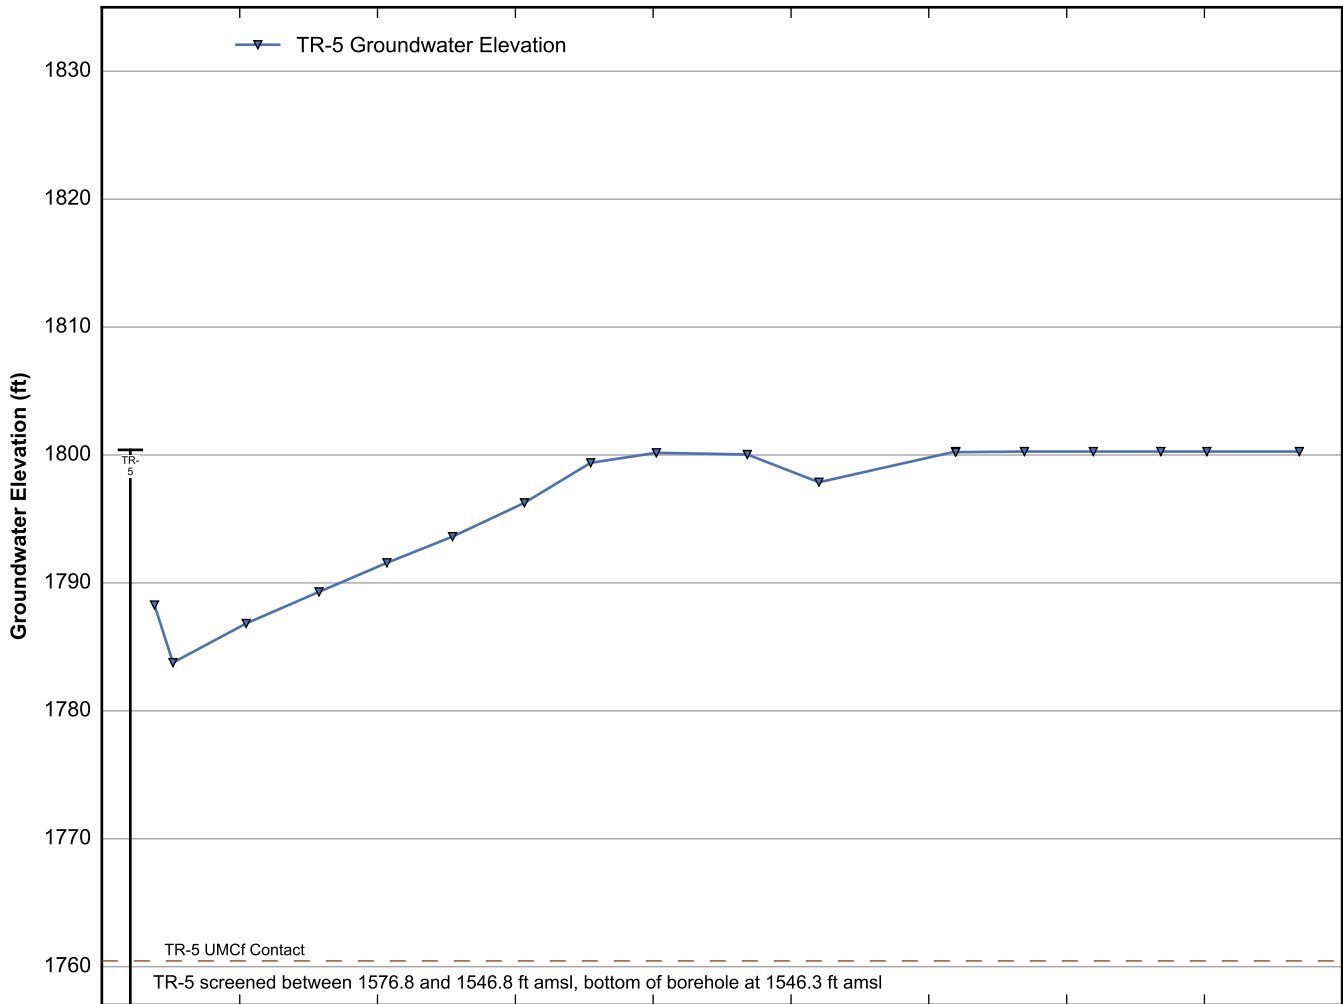

Data Sheet for Well TR-5
Nevada Environmental Response Trust Site
Henderson, Nevada