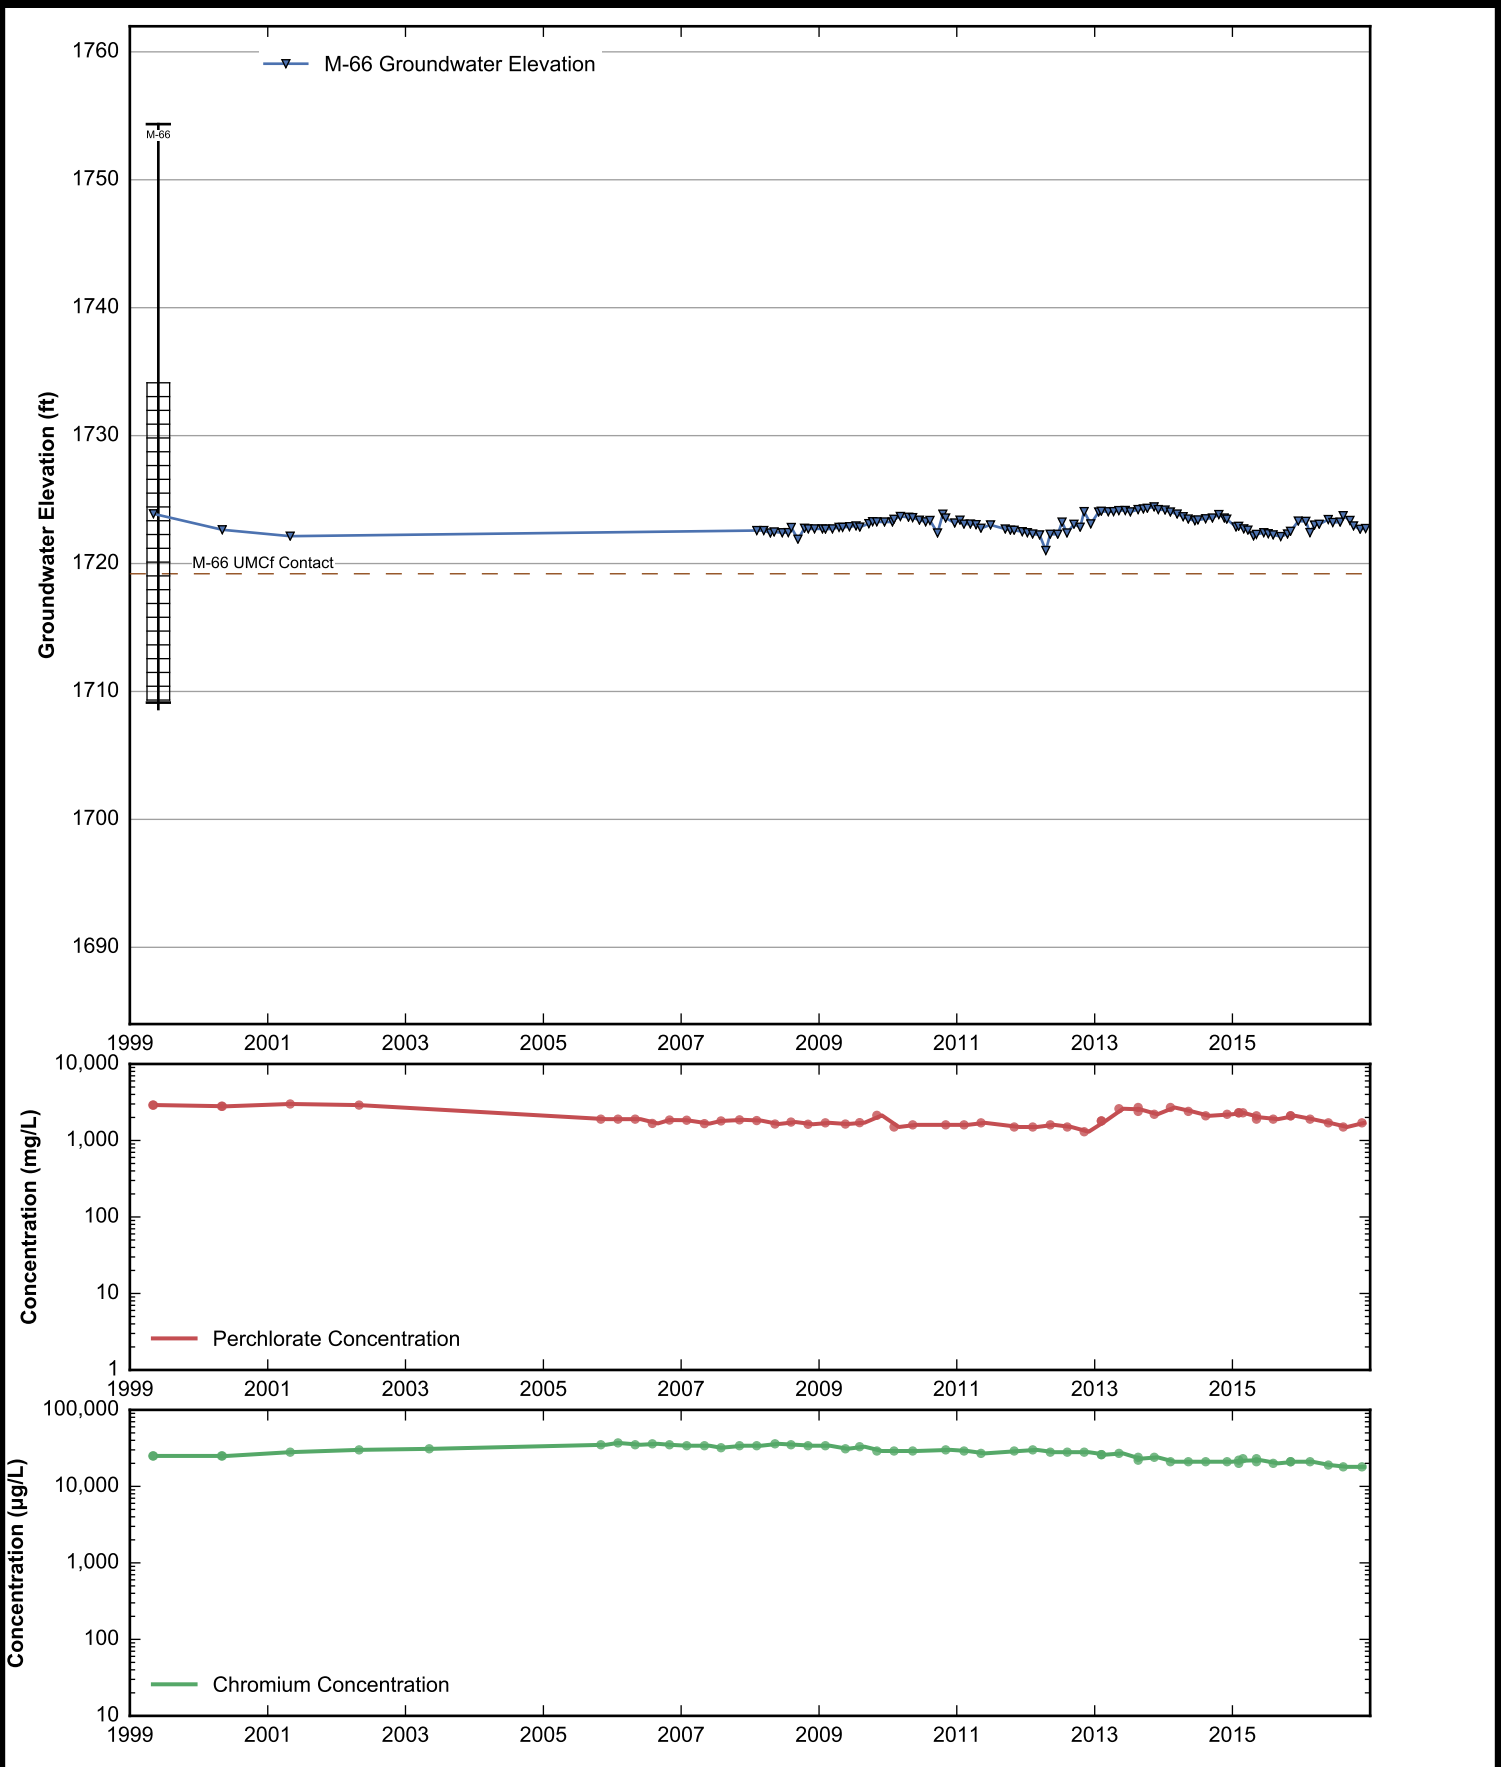

Data Sheet for Well M-66
Nevada Environmental Response Trust Site
Henderson, Nevada