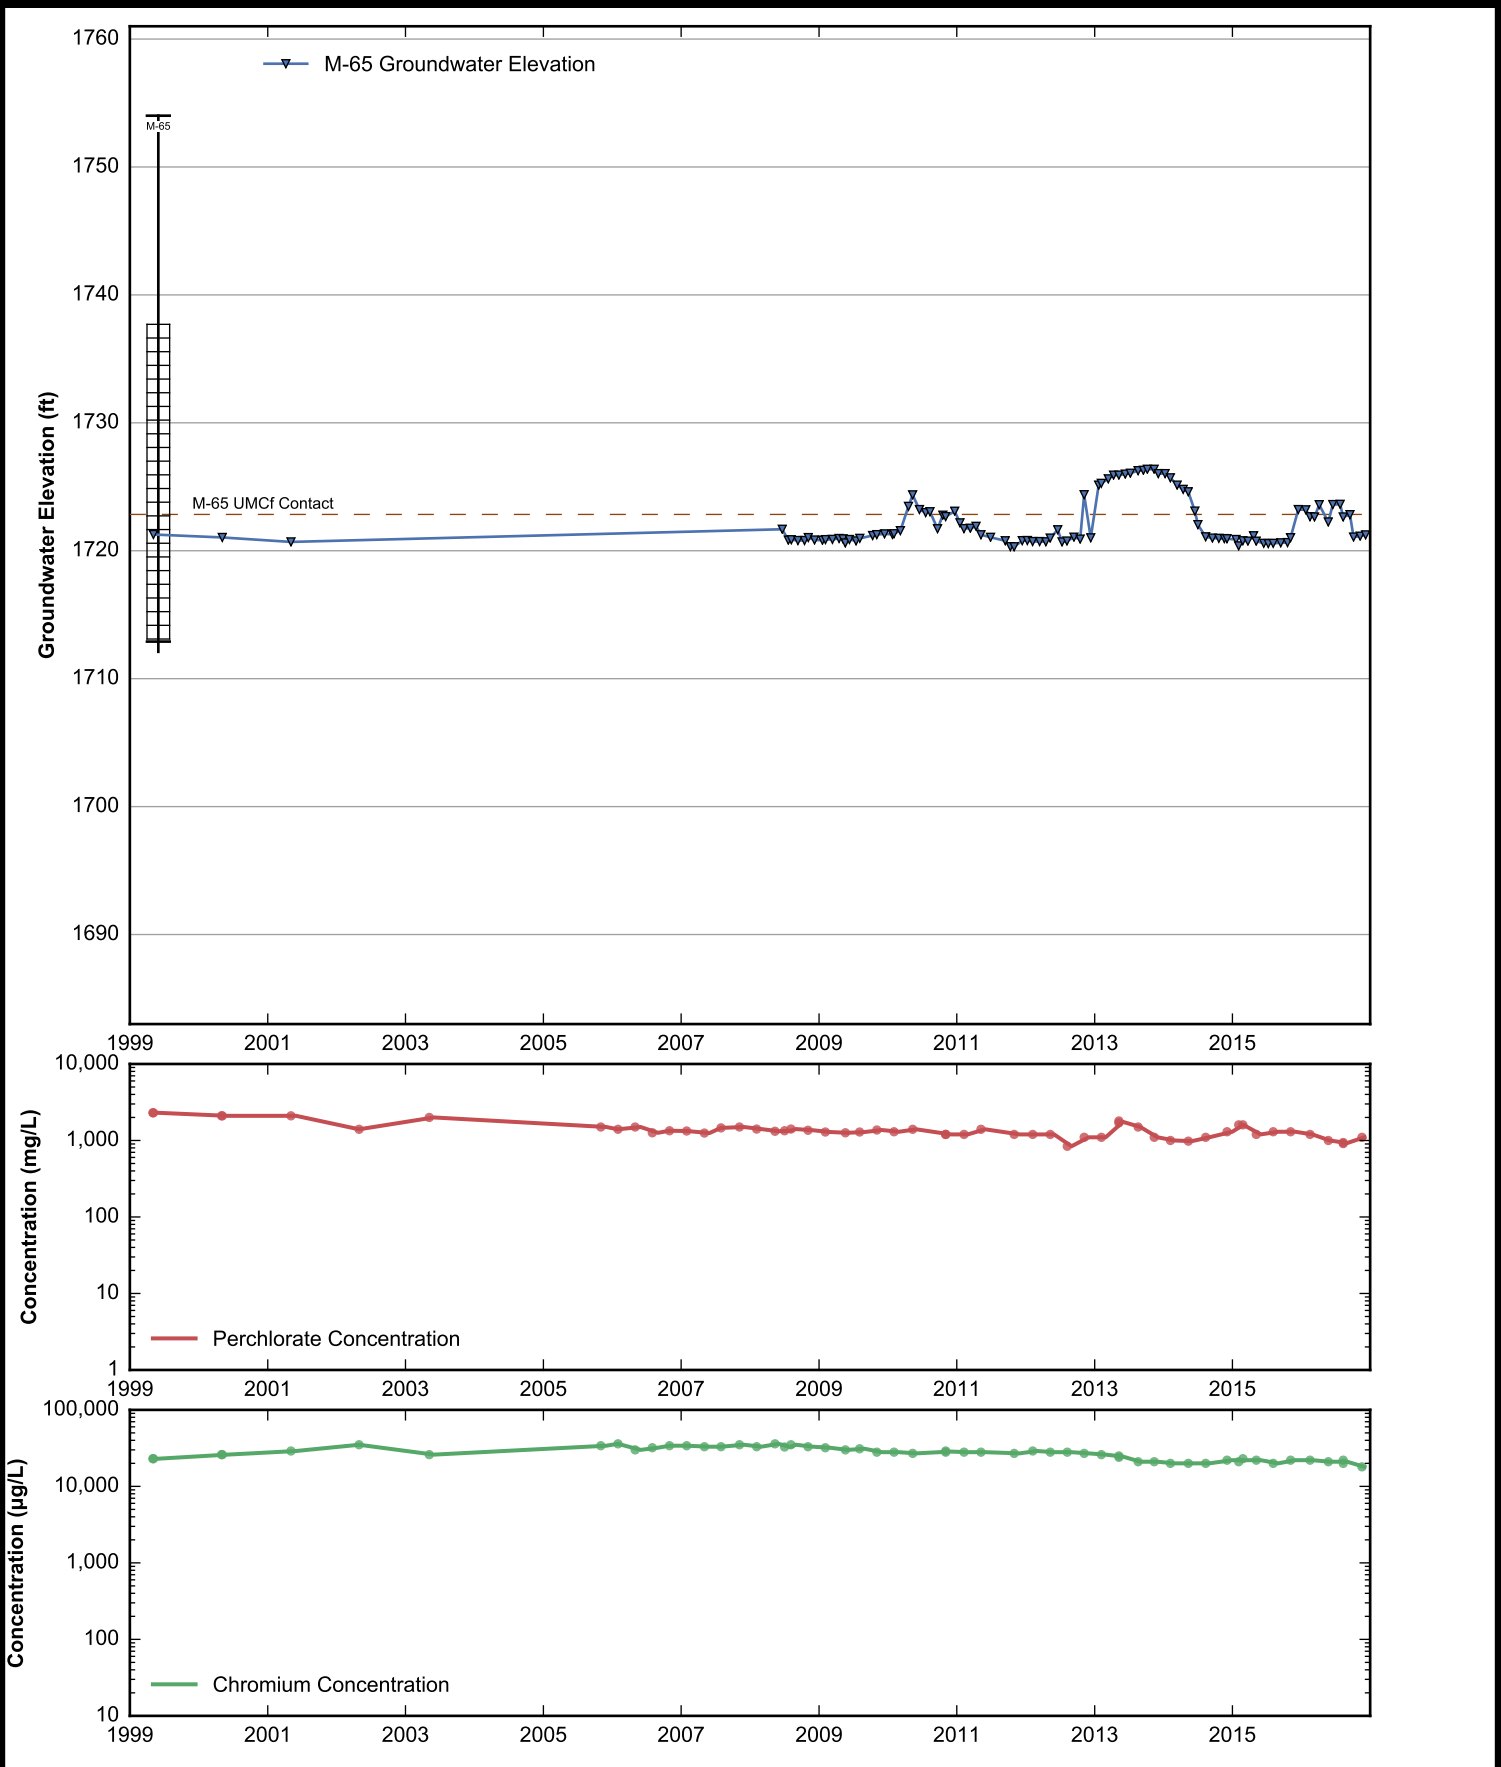

Data Sheet for Well M-65
Nevada Environmental Response Trust Site
Henderson, Nevada