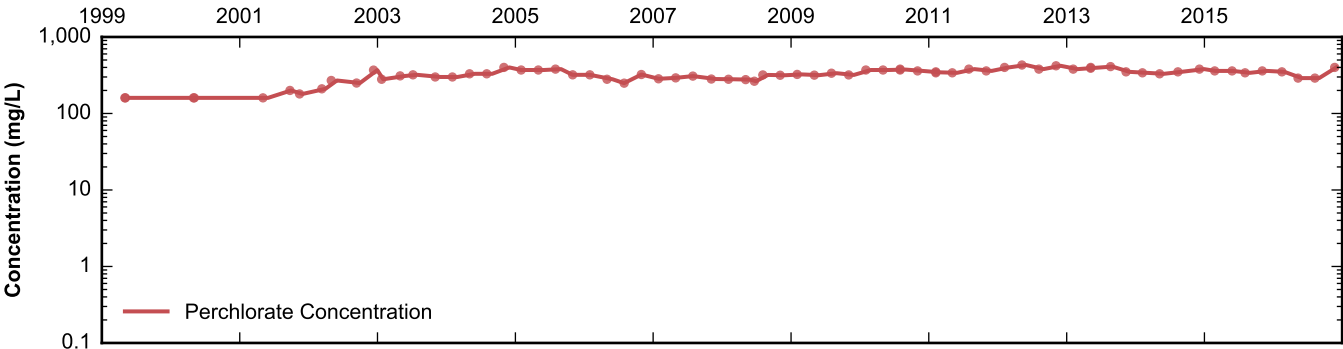

Data Sheet for Well PC-37
Nevada Environmental Response Trust Site
Henderson, Nevada