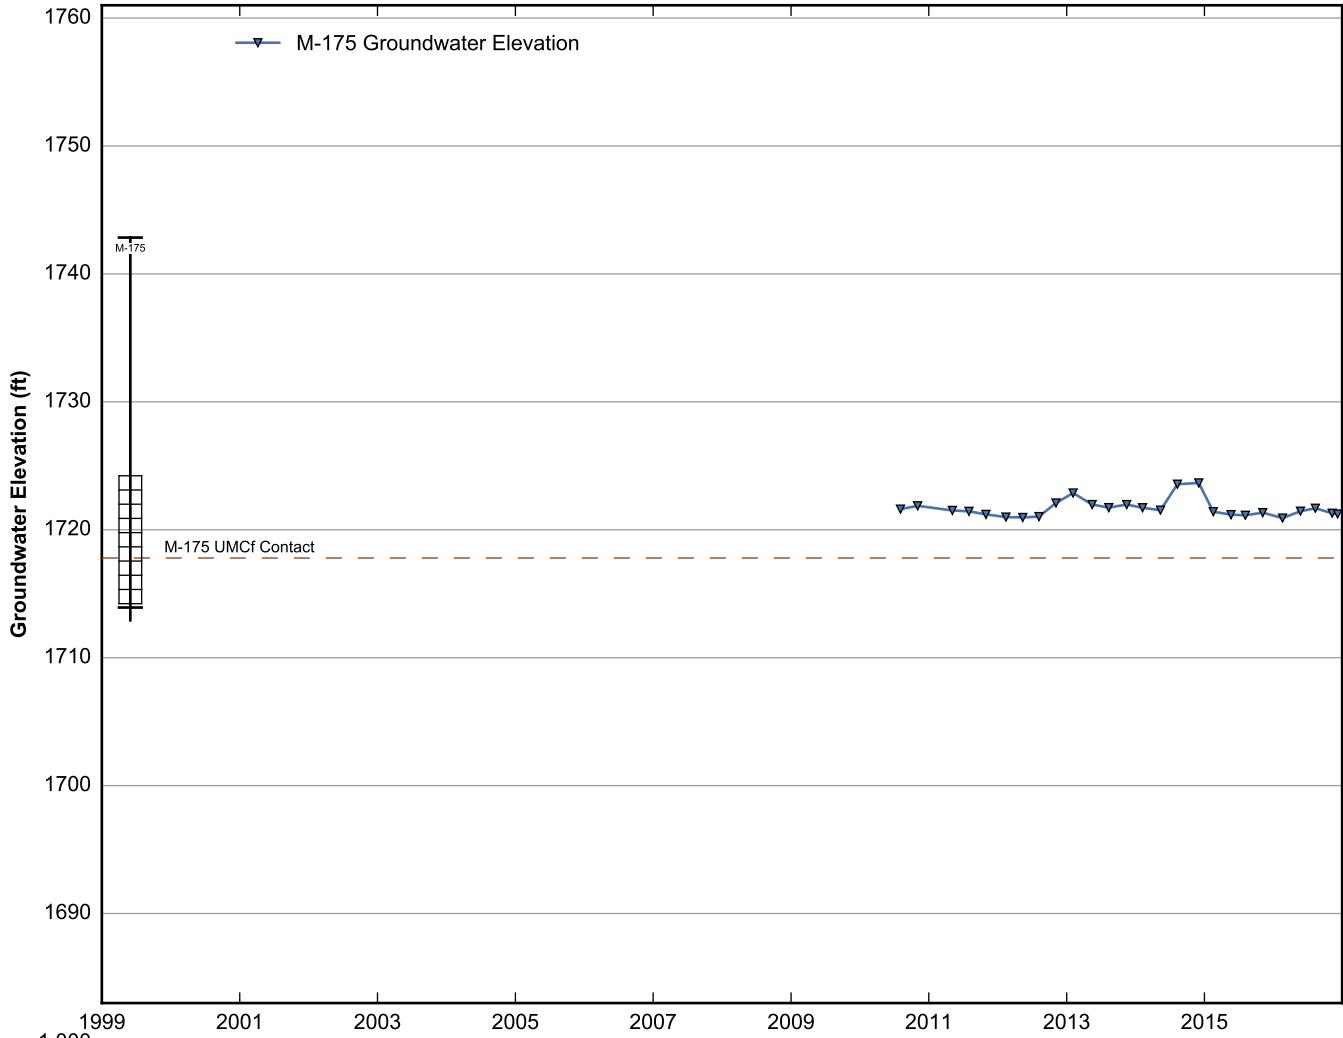

Data Sheet for Well M-175
Nevada Environmental Response Trust Site
Henderson, Nevada