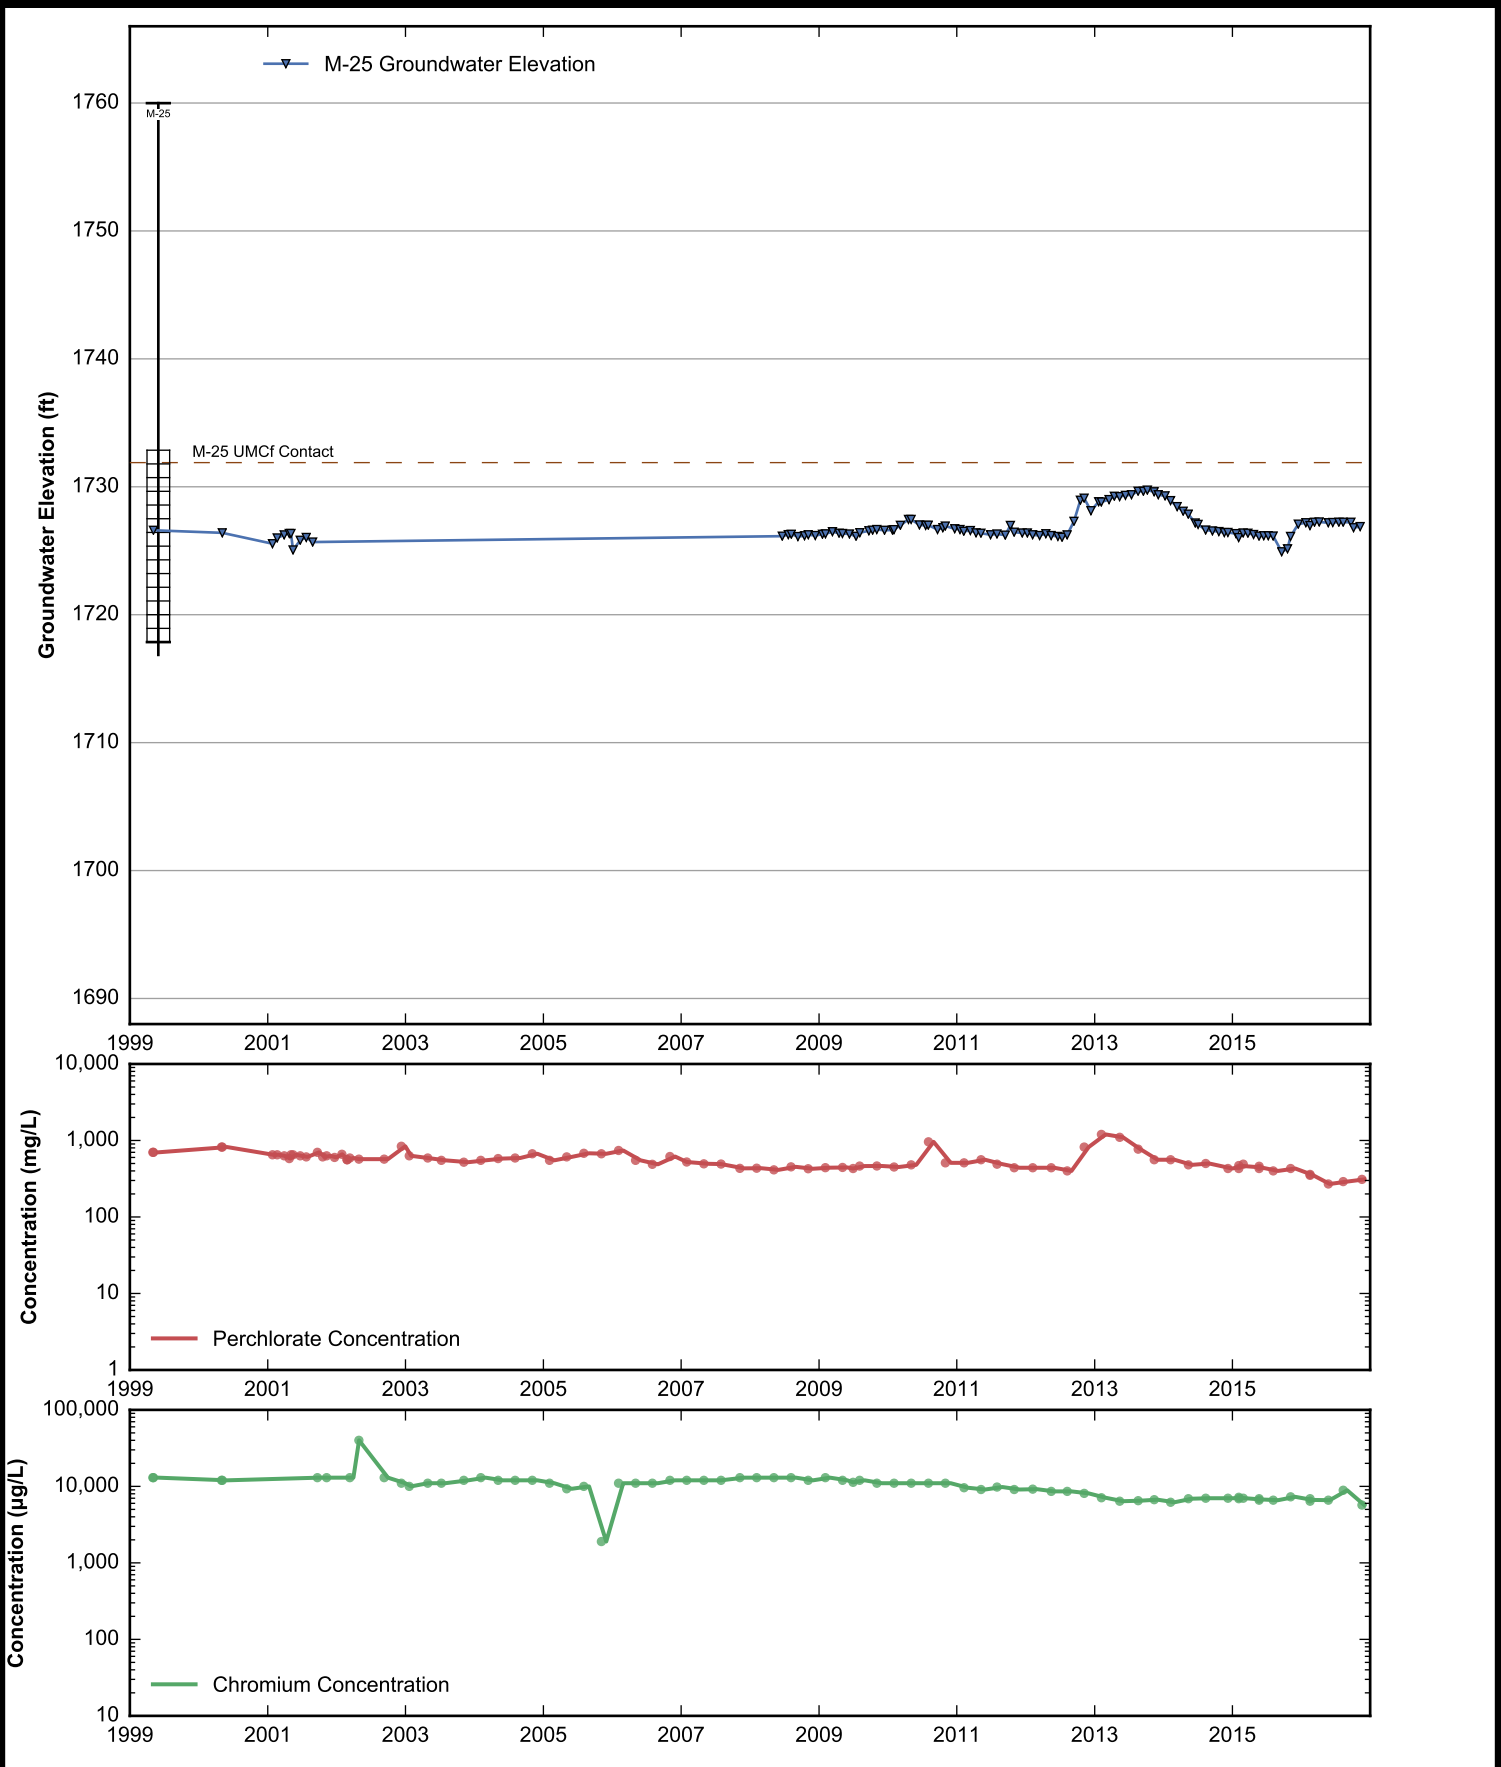

Data Sheet for Well M-25
Nevada Environmental Response Trust Site
Henderson, Nevada