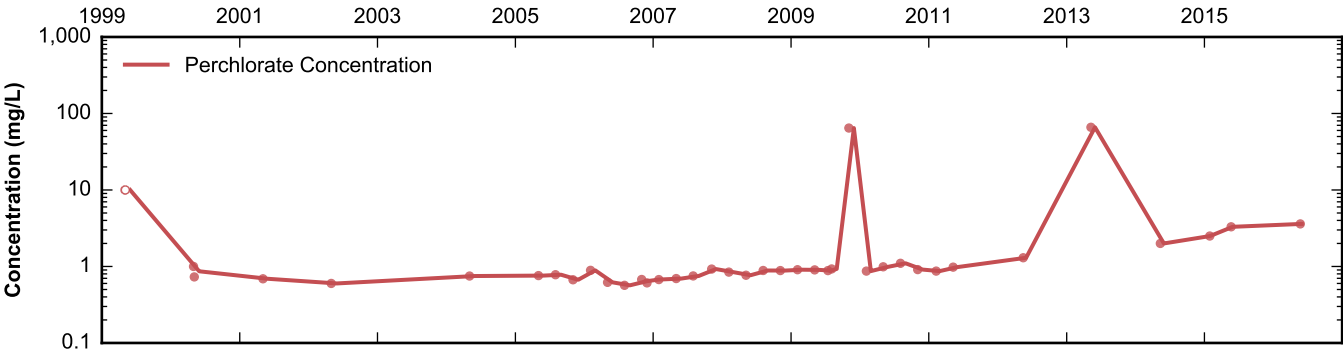

Data Sheet for Well M-92
Nevada Environmental Response Trust Site
Henderson, Nevada