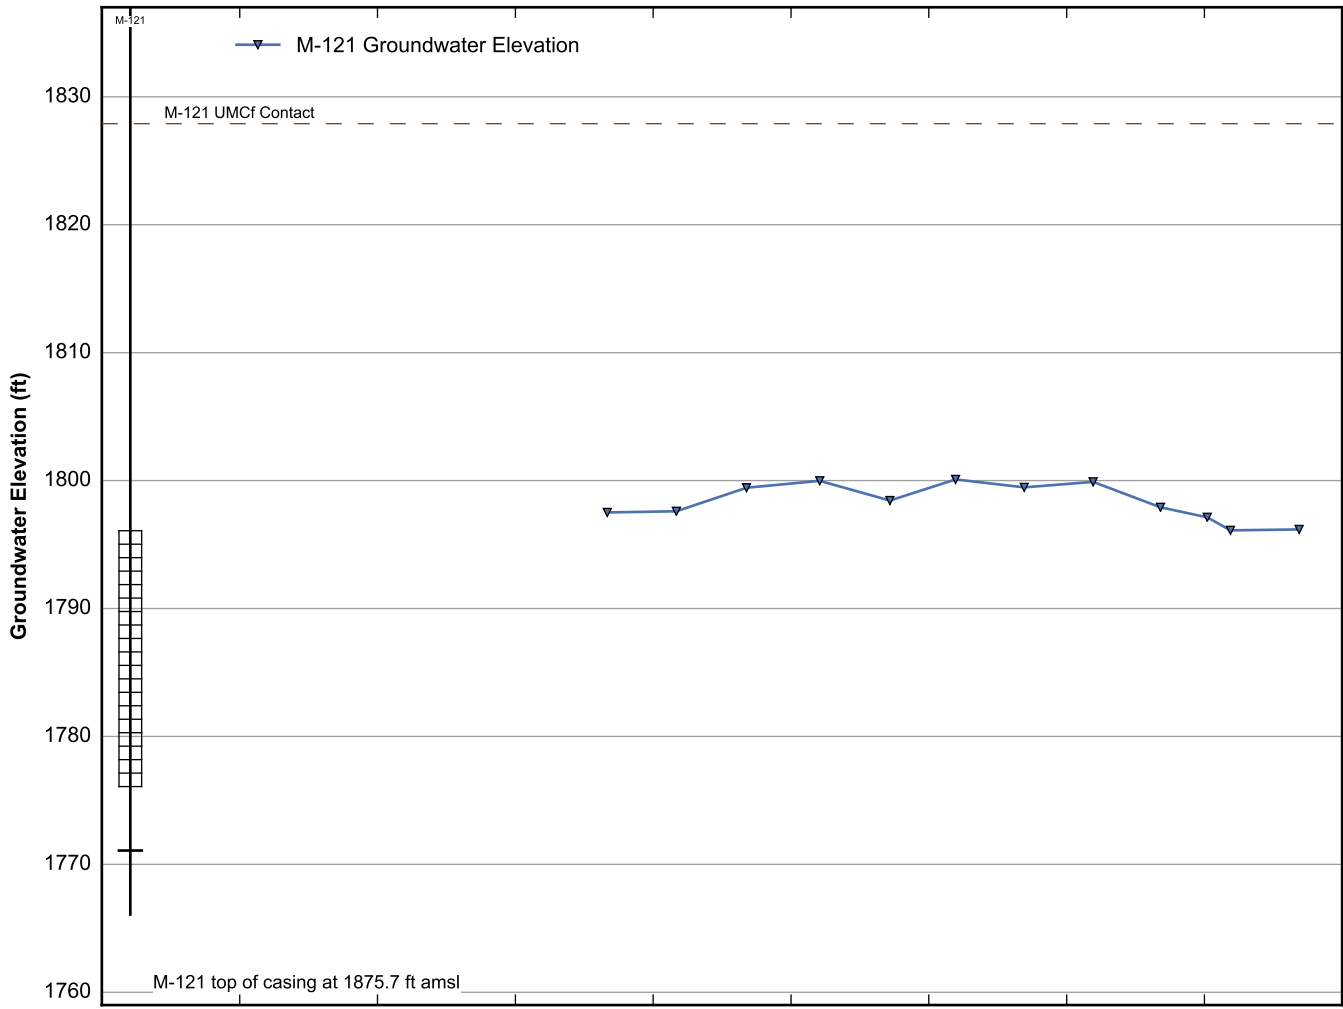

Data Sheet for Well M-121
Nevada Environmental Response Trust Site
Henderson, Nevada