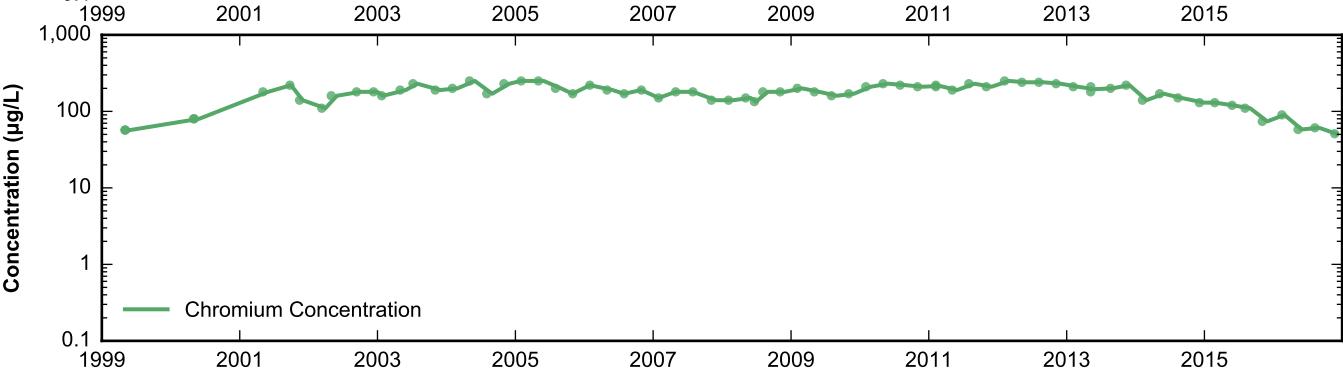

Data Sheet for Well PC-37
Nevada Environmental Response Trust Site
Henderson, Nevada