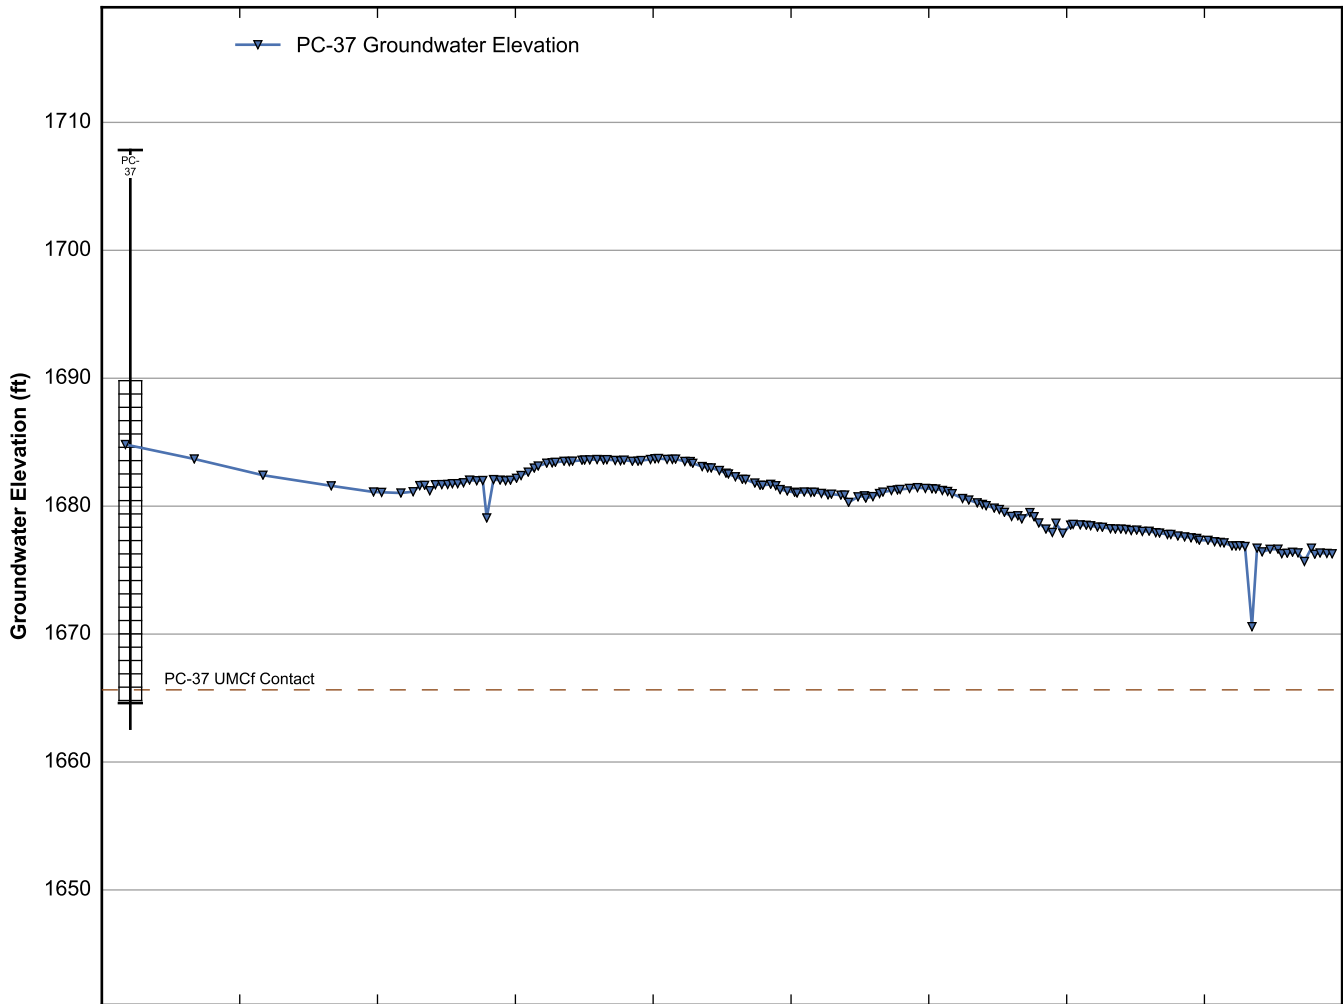

Data Sheet for Well PC-37
Nevada Environmental Response Trust Site
Henderson, Nevada