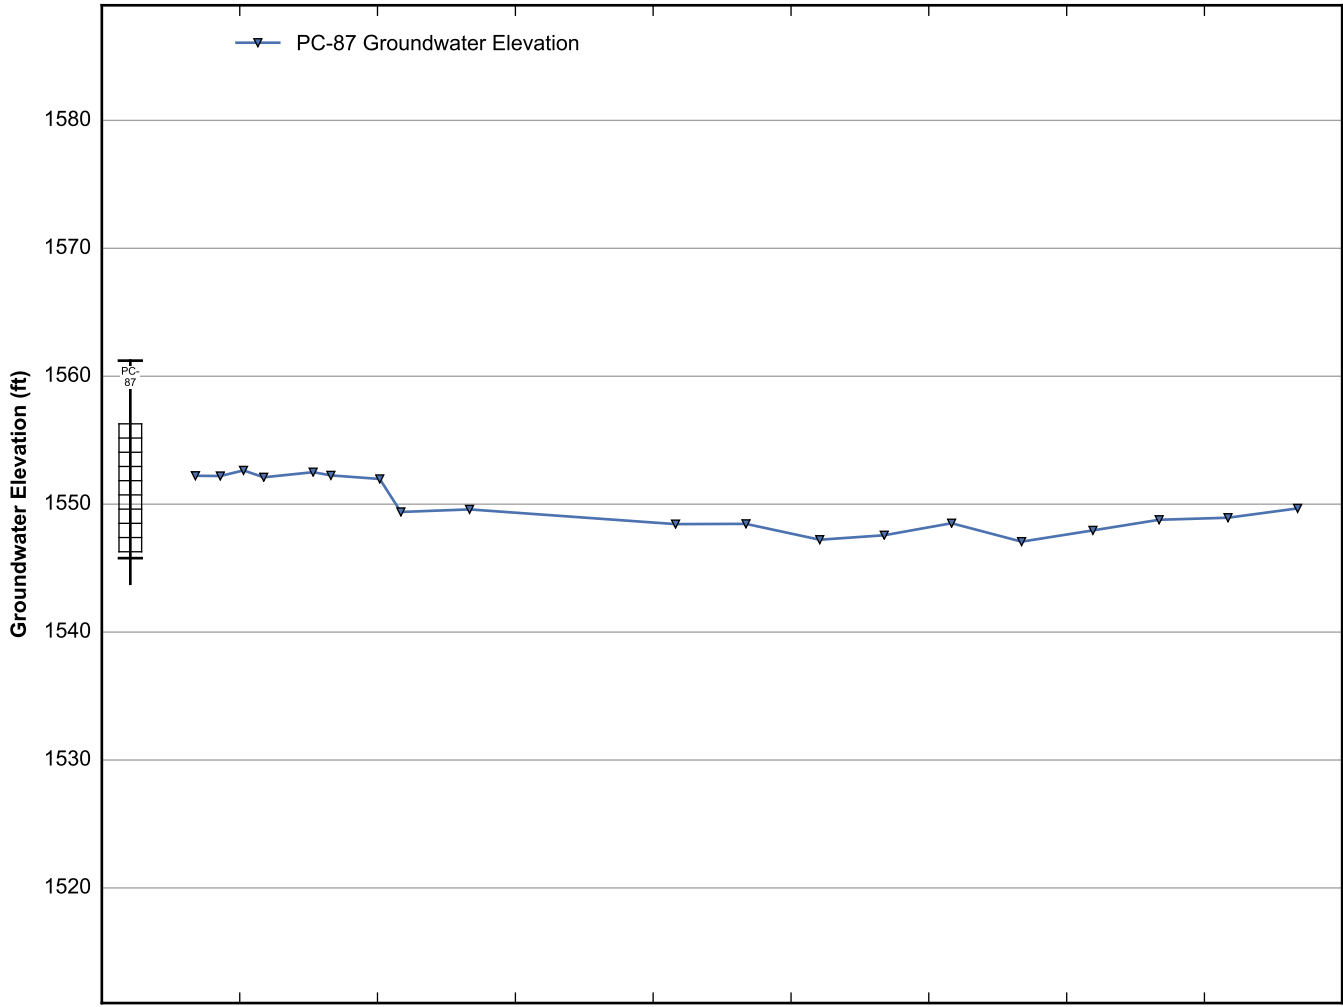

Data Sheet for Well PC-87
Nevada Environmental Response Trust Site
Henderson, Nevada