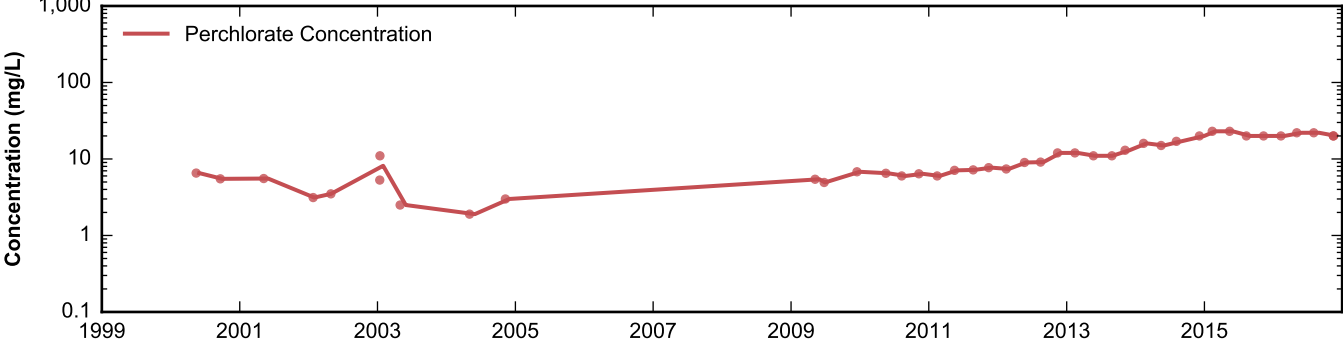

Data Sheet for Well PC-94
Nevada Environmental Response Trust Site
Henderson, Nevada