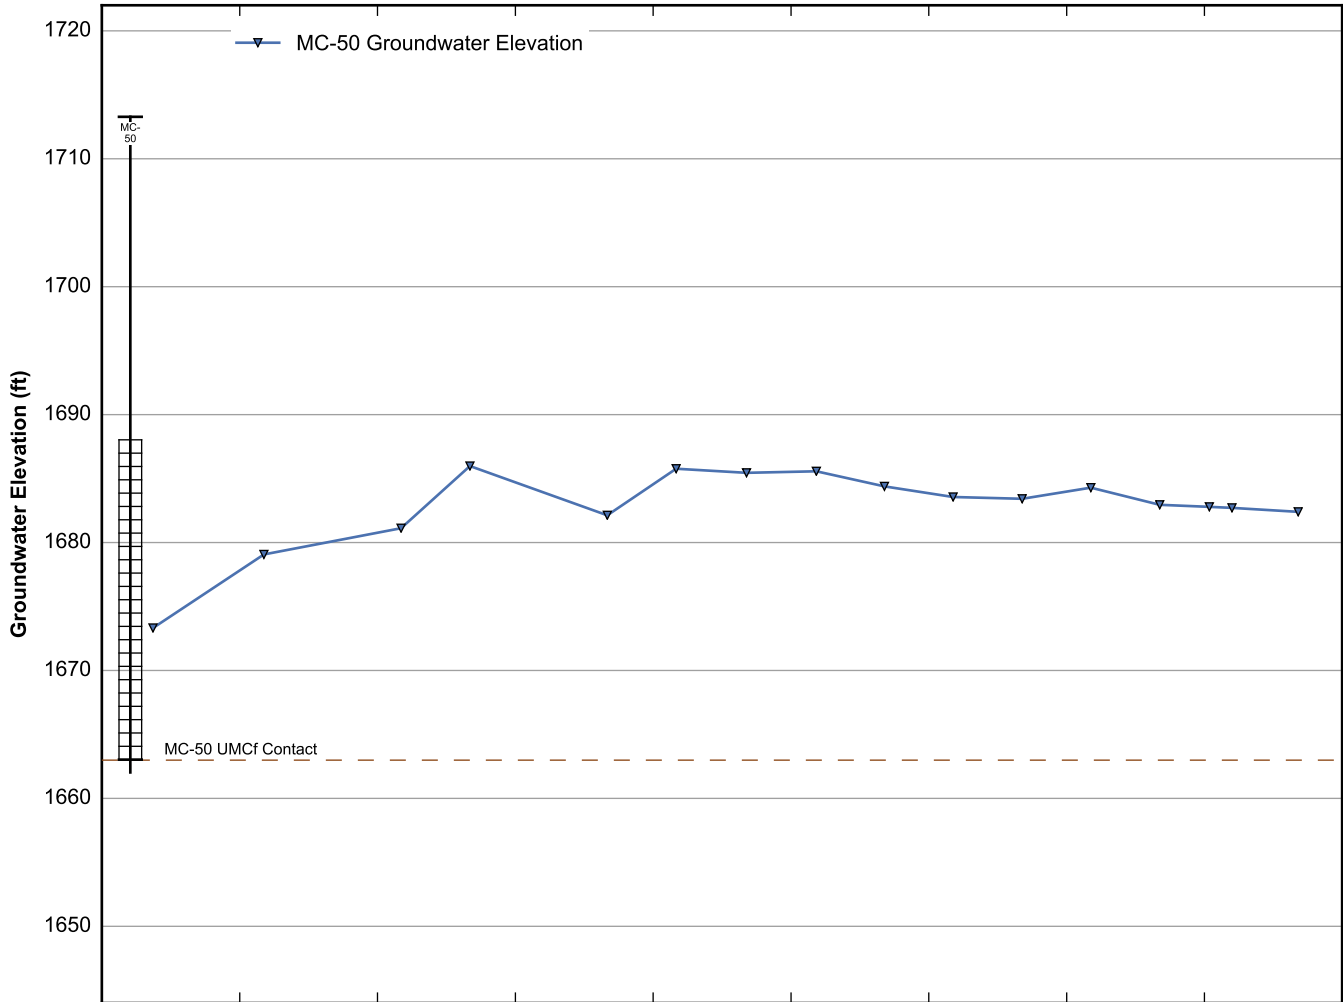

Data Sheet for Well MC-50
Nevada Environmental Response Trust Site
Henderson, Nevada