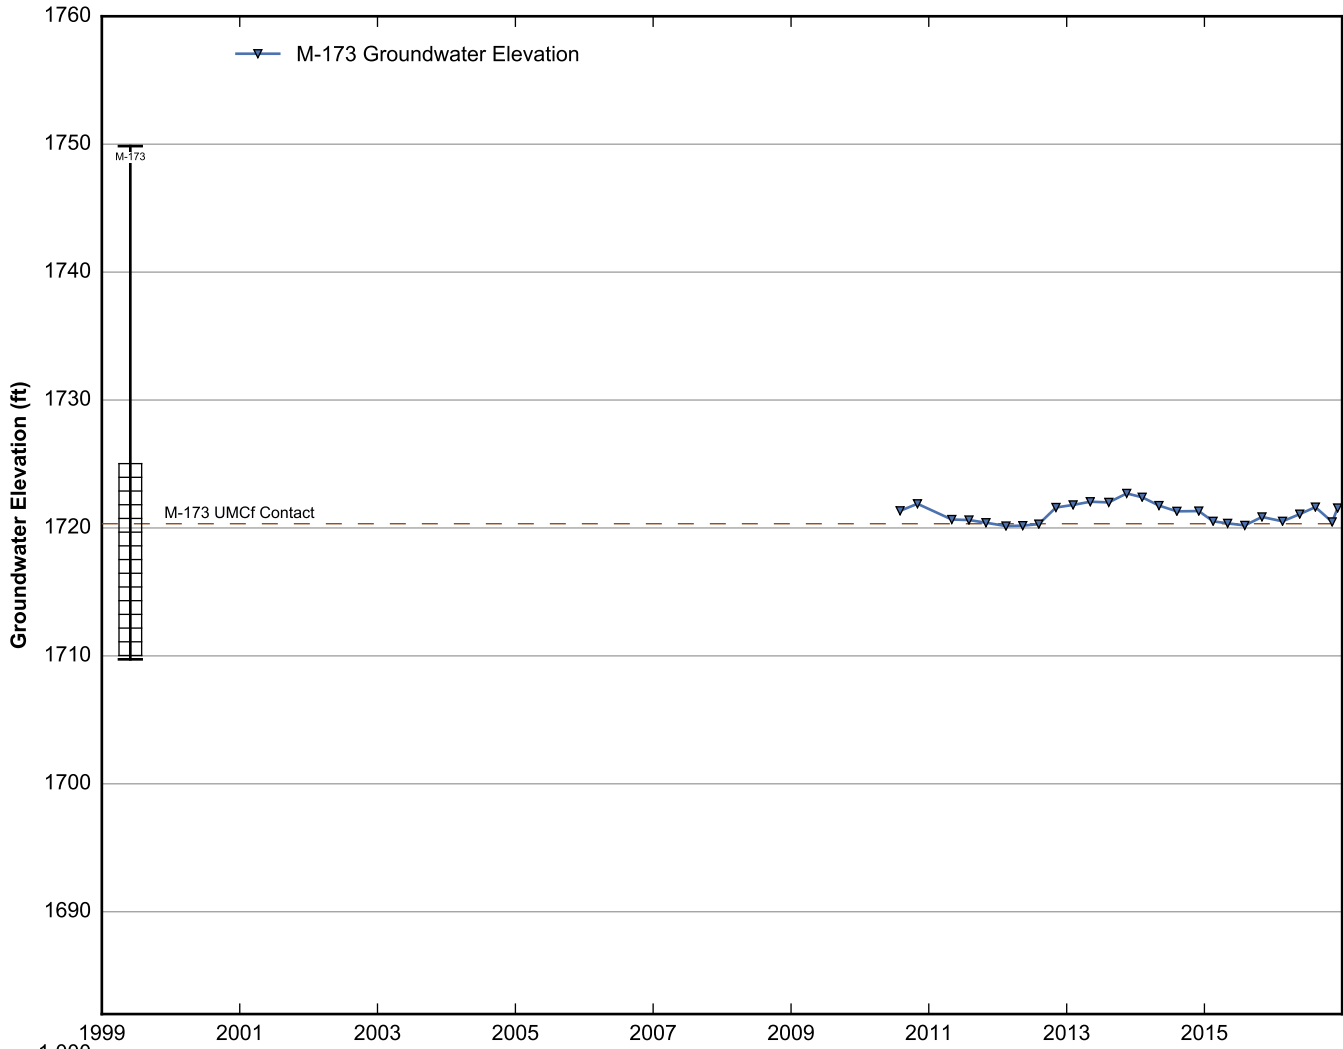

Data Sheet for Well M-173
Nevada Environmental Response Trust Site
Henderson, Nevada