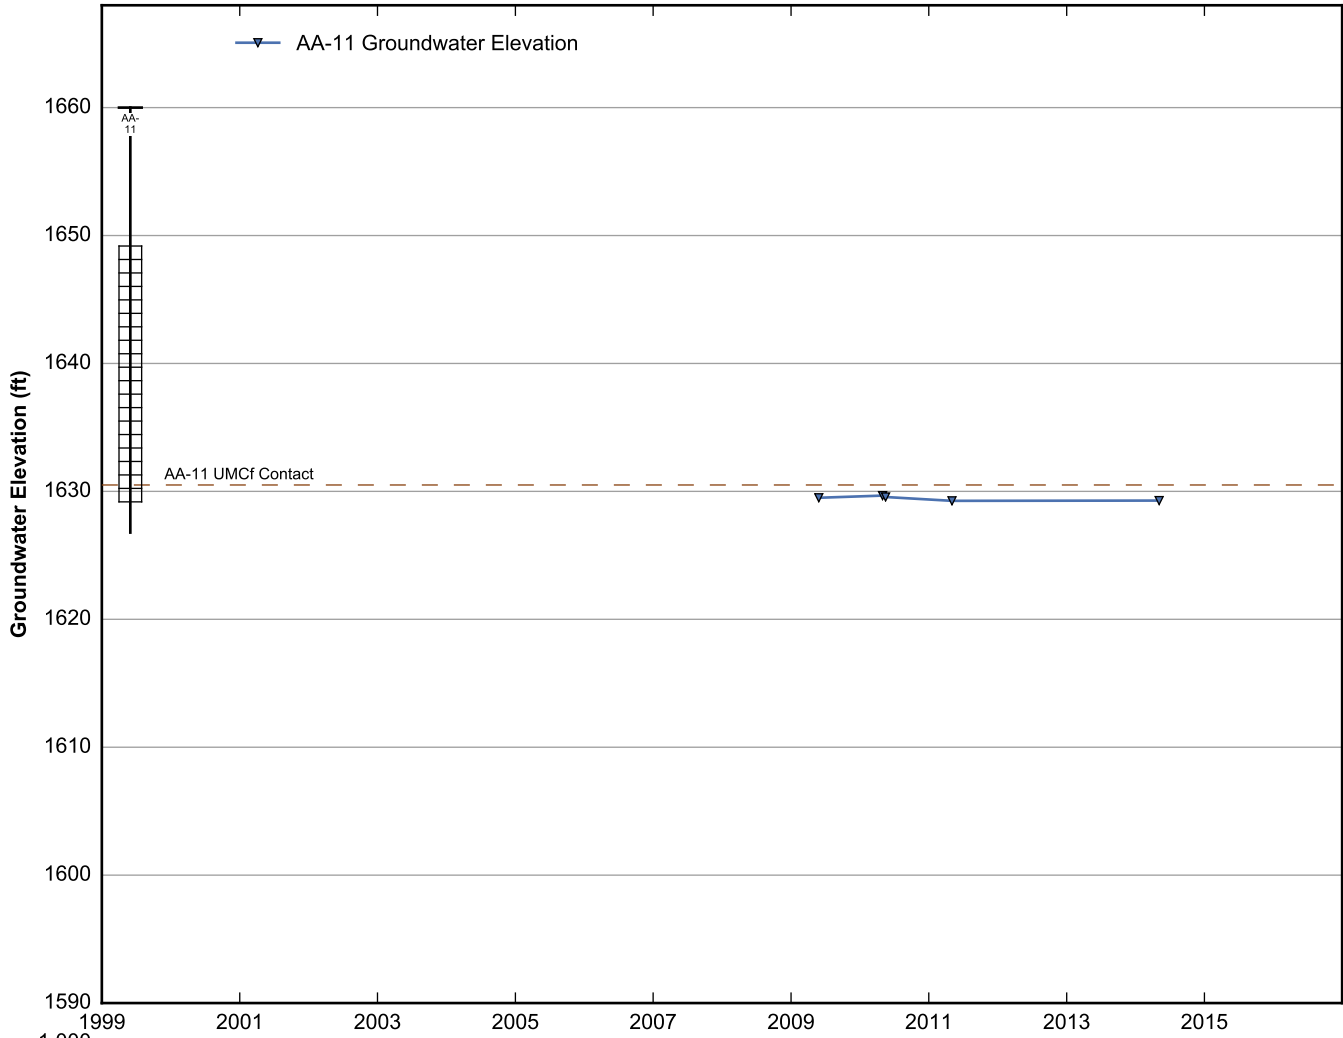

Data Sheet for Well AA-11
Nevada Environmental Response Trust Site
Henderson, Nevada