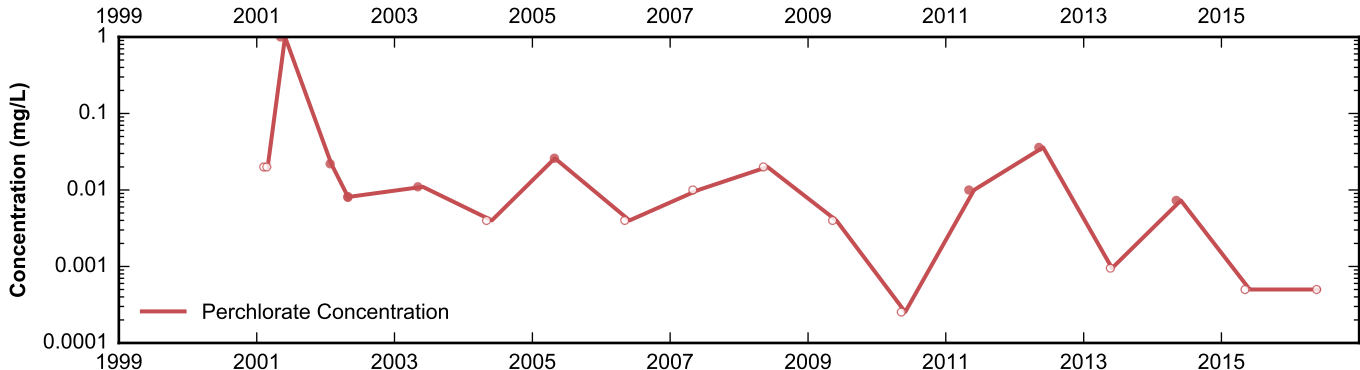

Data Sheet for Well PC-108
Nevada Environmental Response Trust Site
Henderson, Nevada