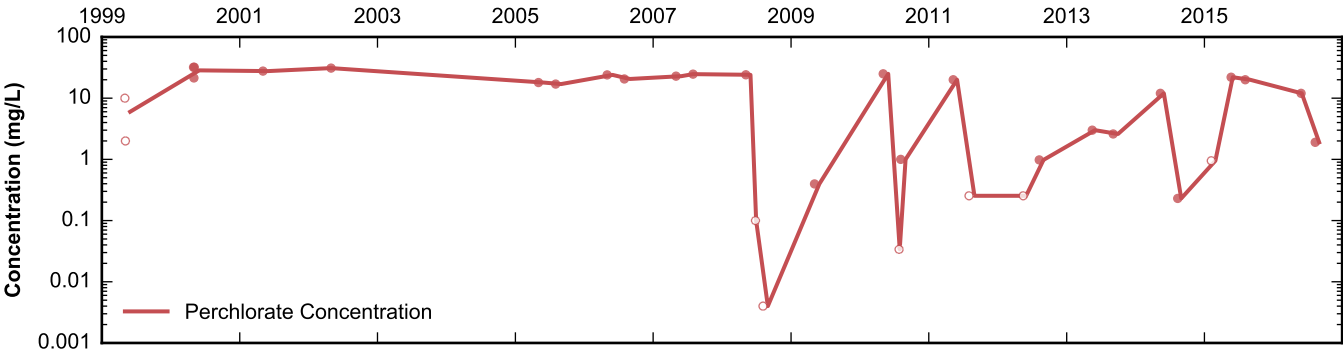

Data Sheet for Well M-5A
Nevada Environmental Response Trust Site
Henderson, Nevada