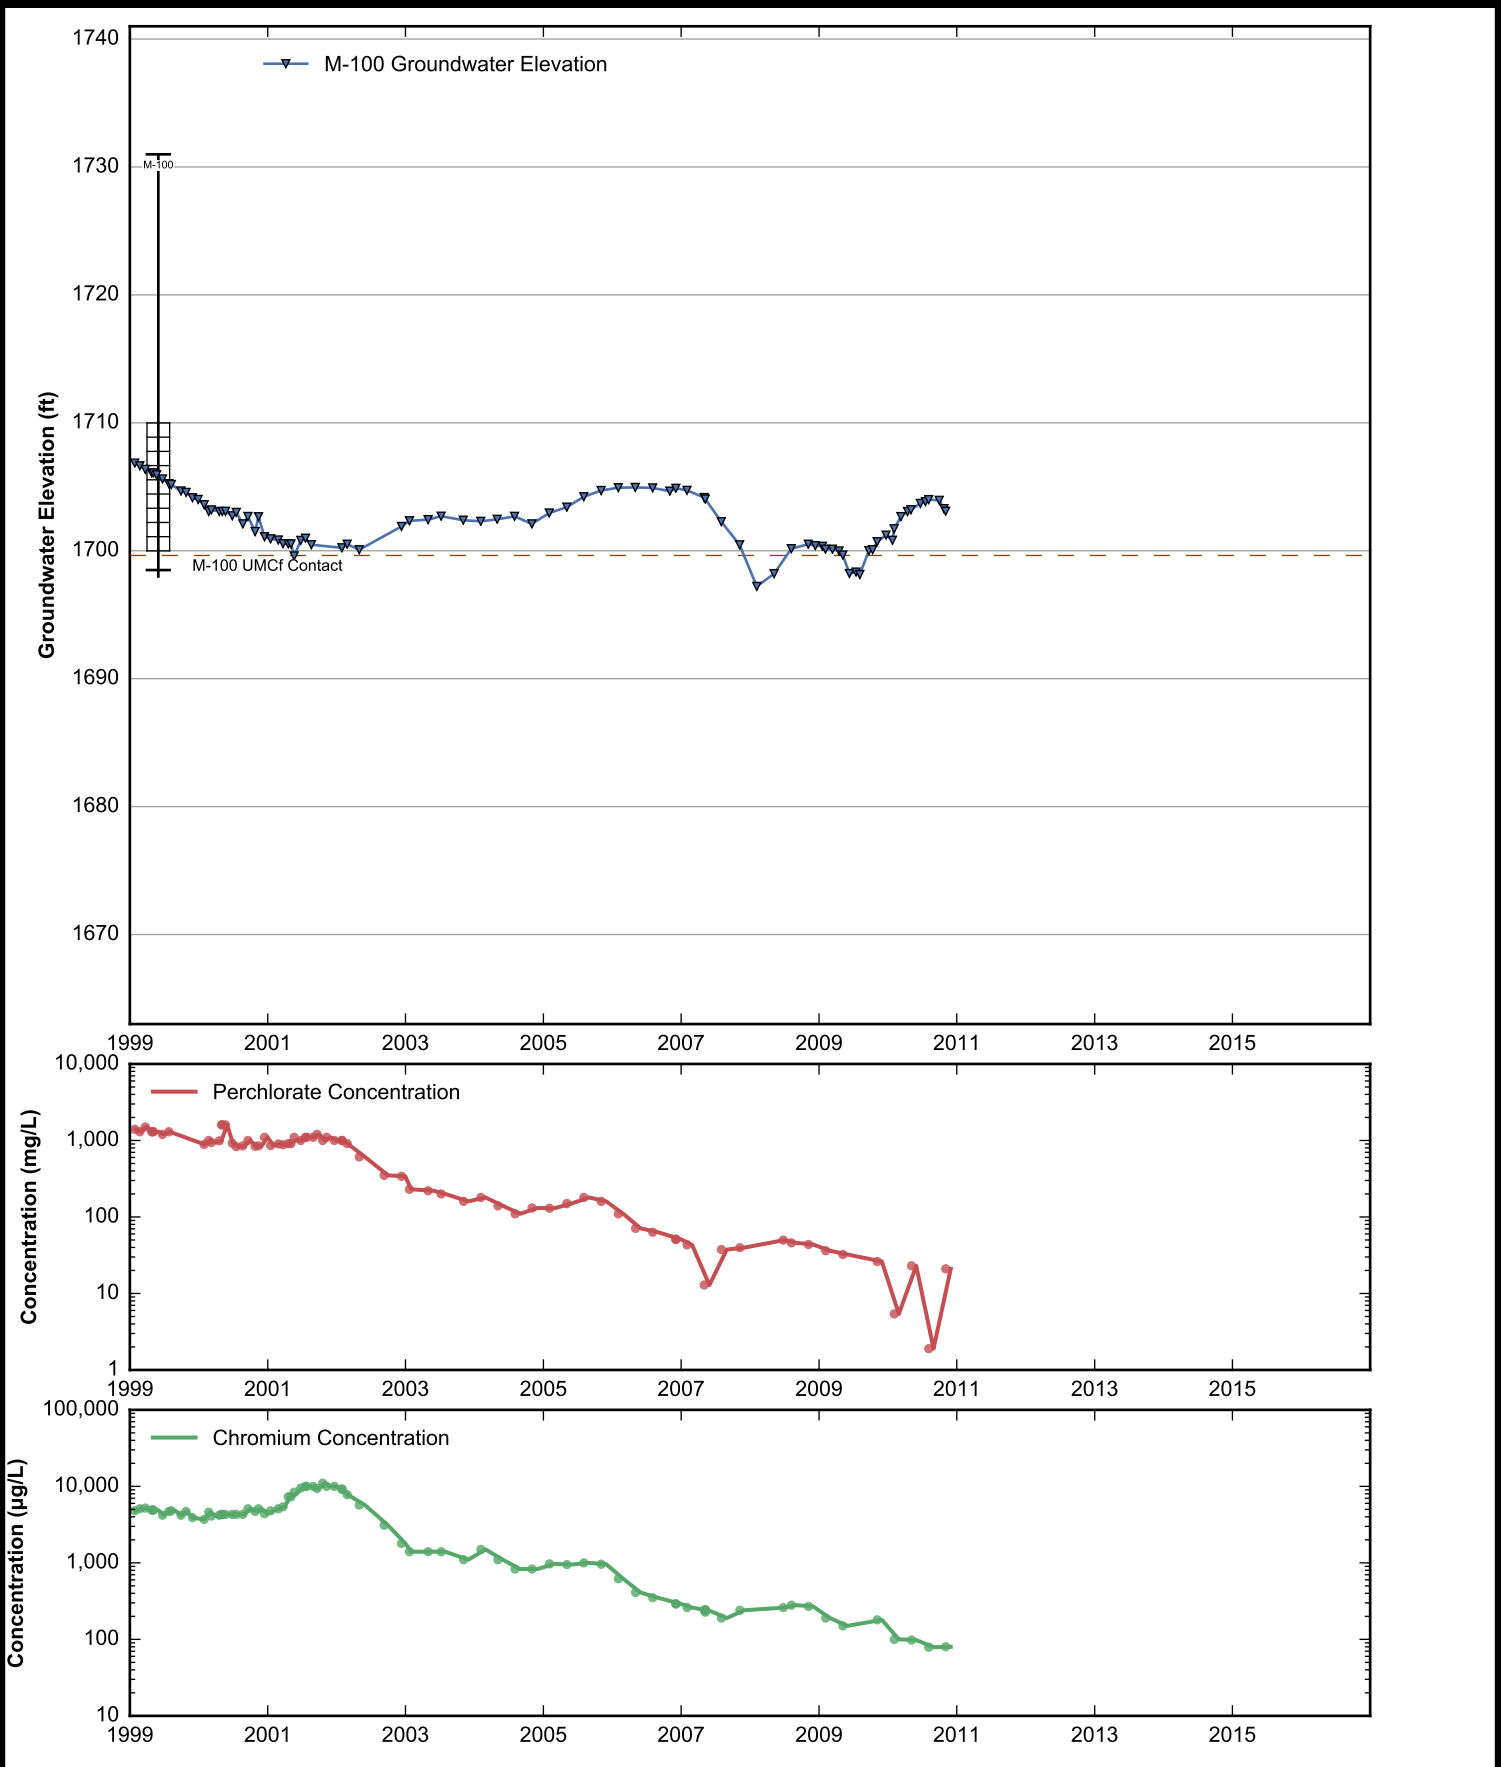

Data Sheet for Well M-100
Nevada Environmental Response Trust Site
Henderson, Nevada