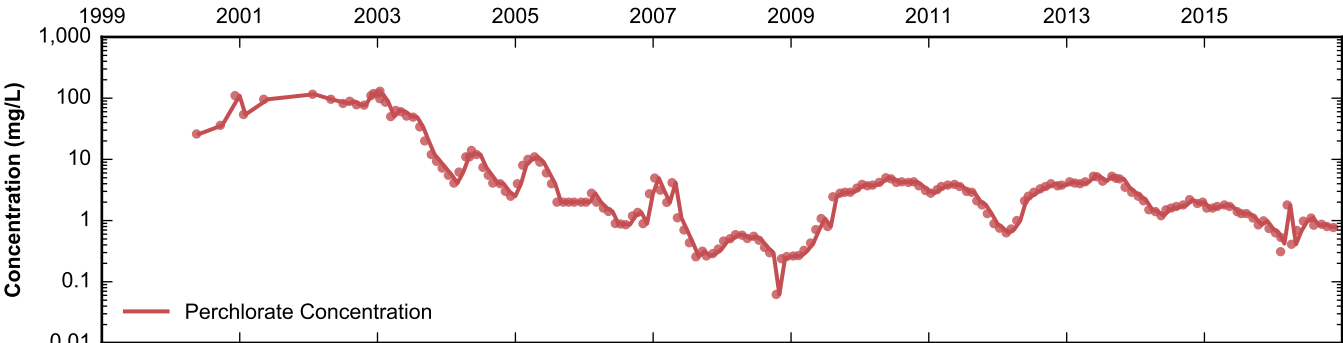

Data Sheet for Well PC-97
Nevada Environmental Response Trust Site
Henderson, Nevada