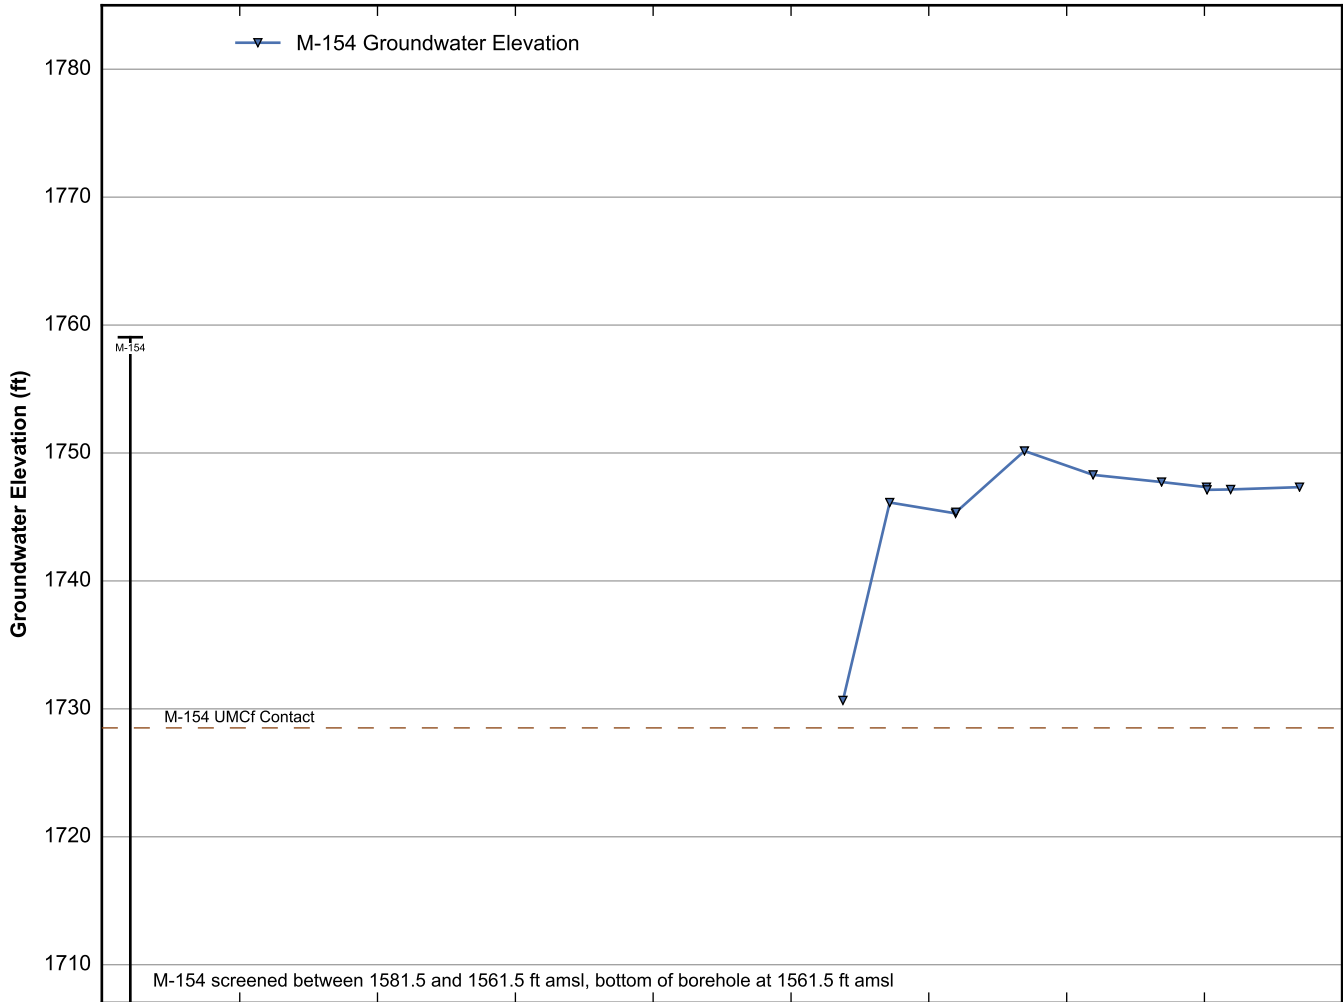

Data Sheet for Well M-154
Nevada Environmental Response Trust Site
Henderson, Nevada