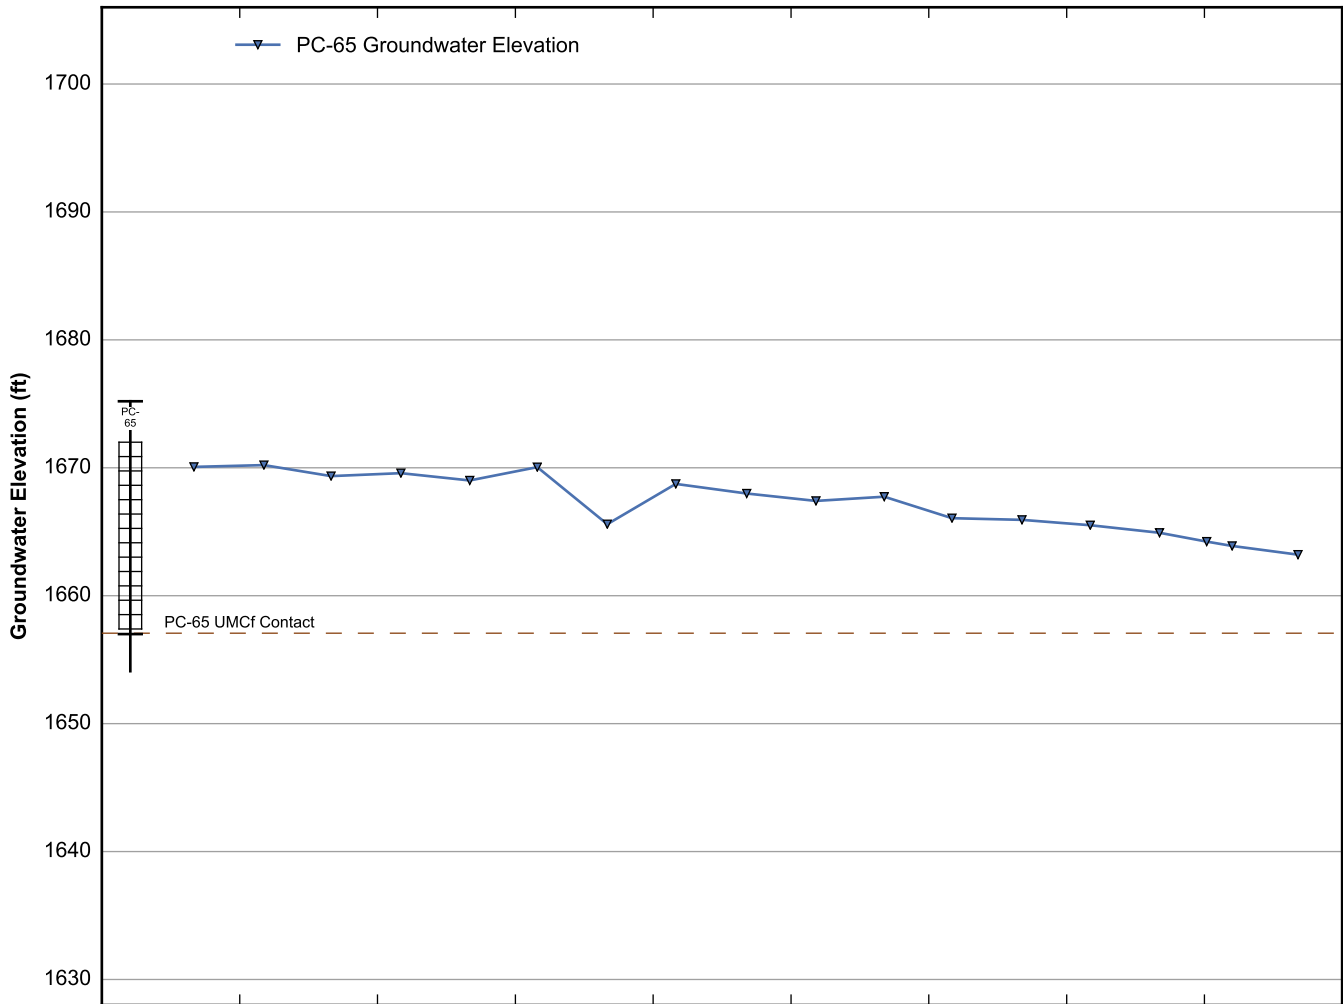

Data Sheet for Well PC-65
Nevada Environmental Response Trust Site
Henderson, Nevada