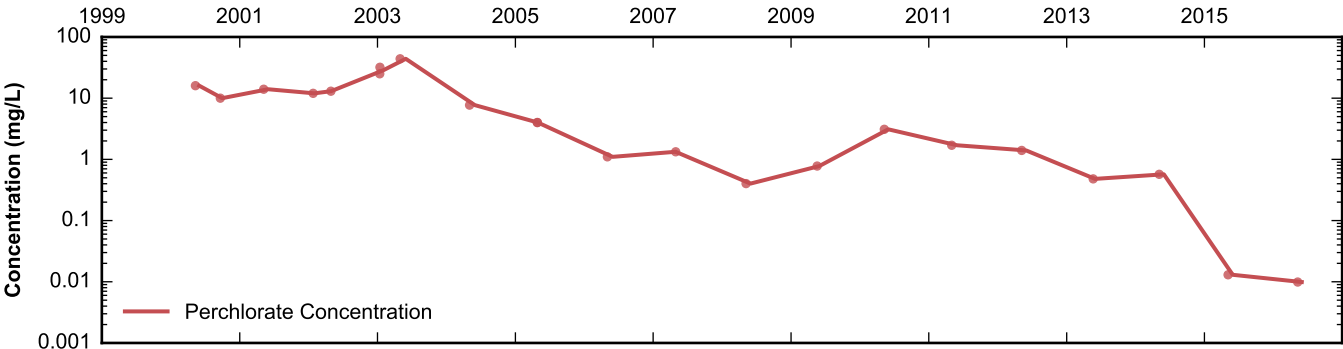

Data Sheet for Well PC-82
Nevada Environmental Response Trust Site
Henderson, Nevada