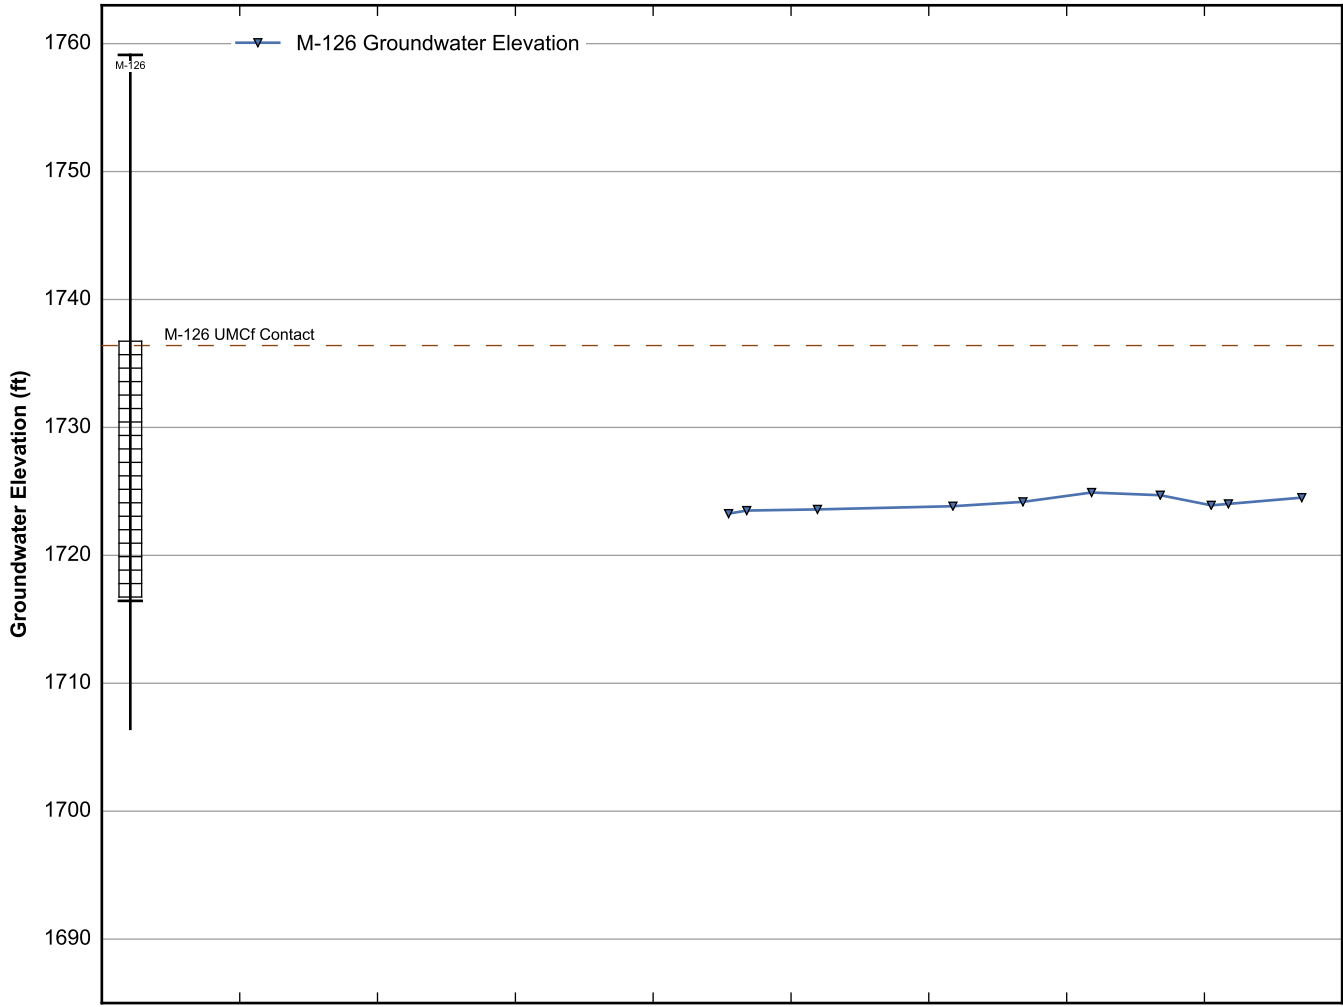

Data Sheet for Well M-126
Nevada Environmental Response Trust Site
Henderson, Nevada