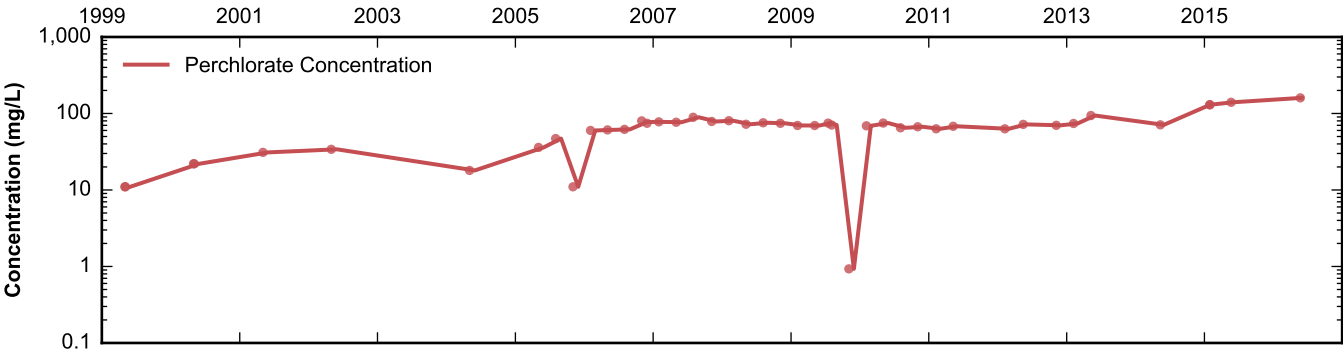

Data Sheet for Well M-97
Nevada Environmental Response Trust Site
Henderson, Nevada