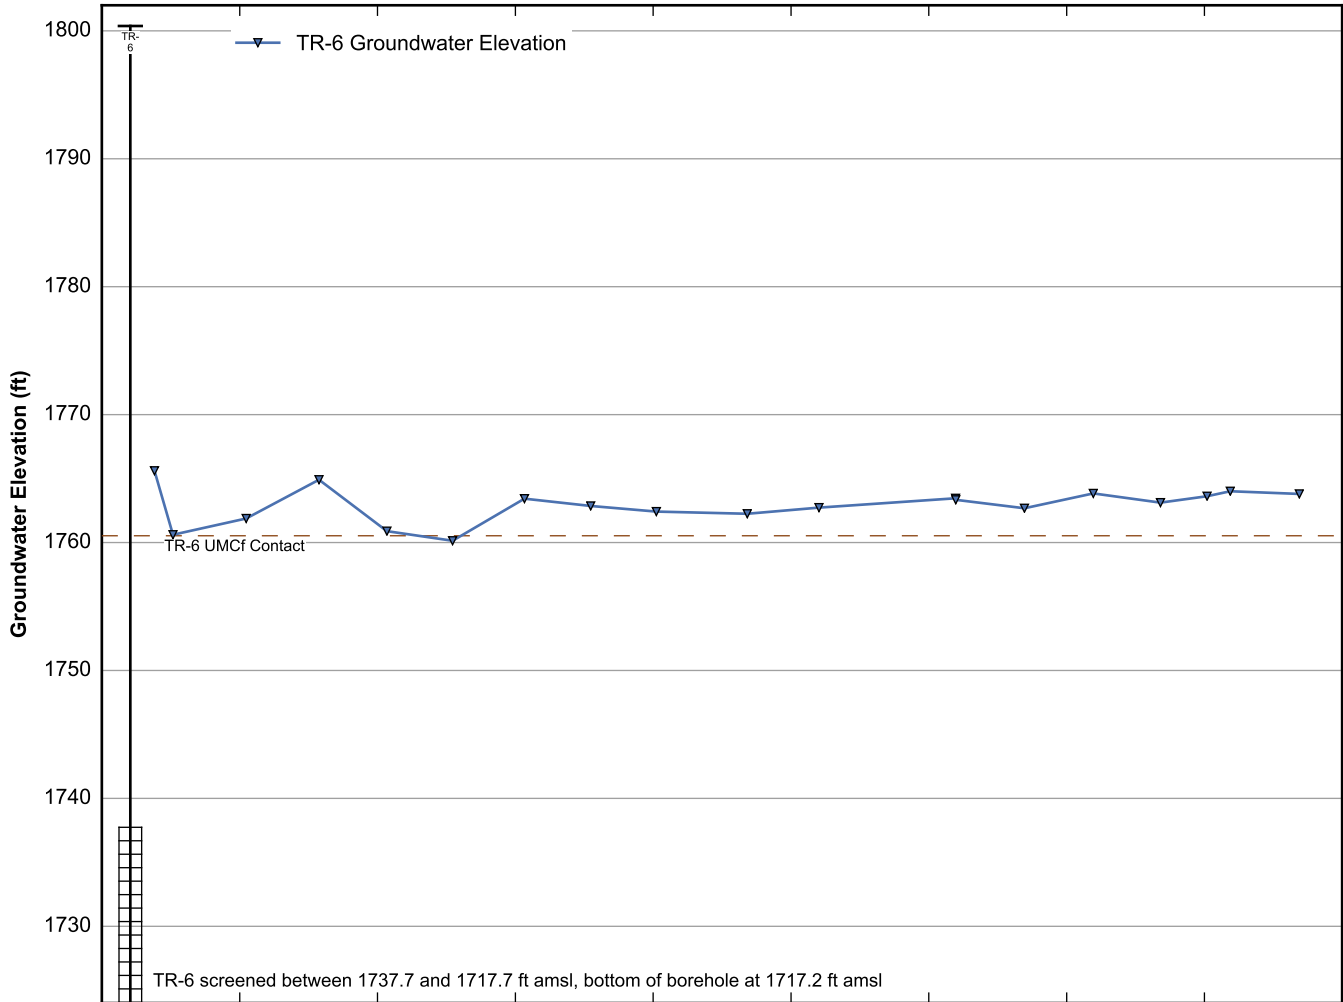

Data Sheet for Well TR-6
Nevada Environmental Response Trust Site
Henderson, Nevada