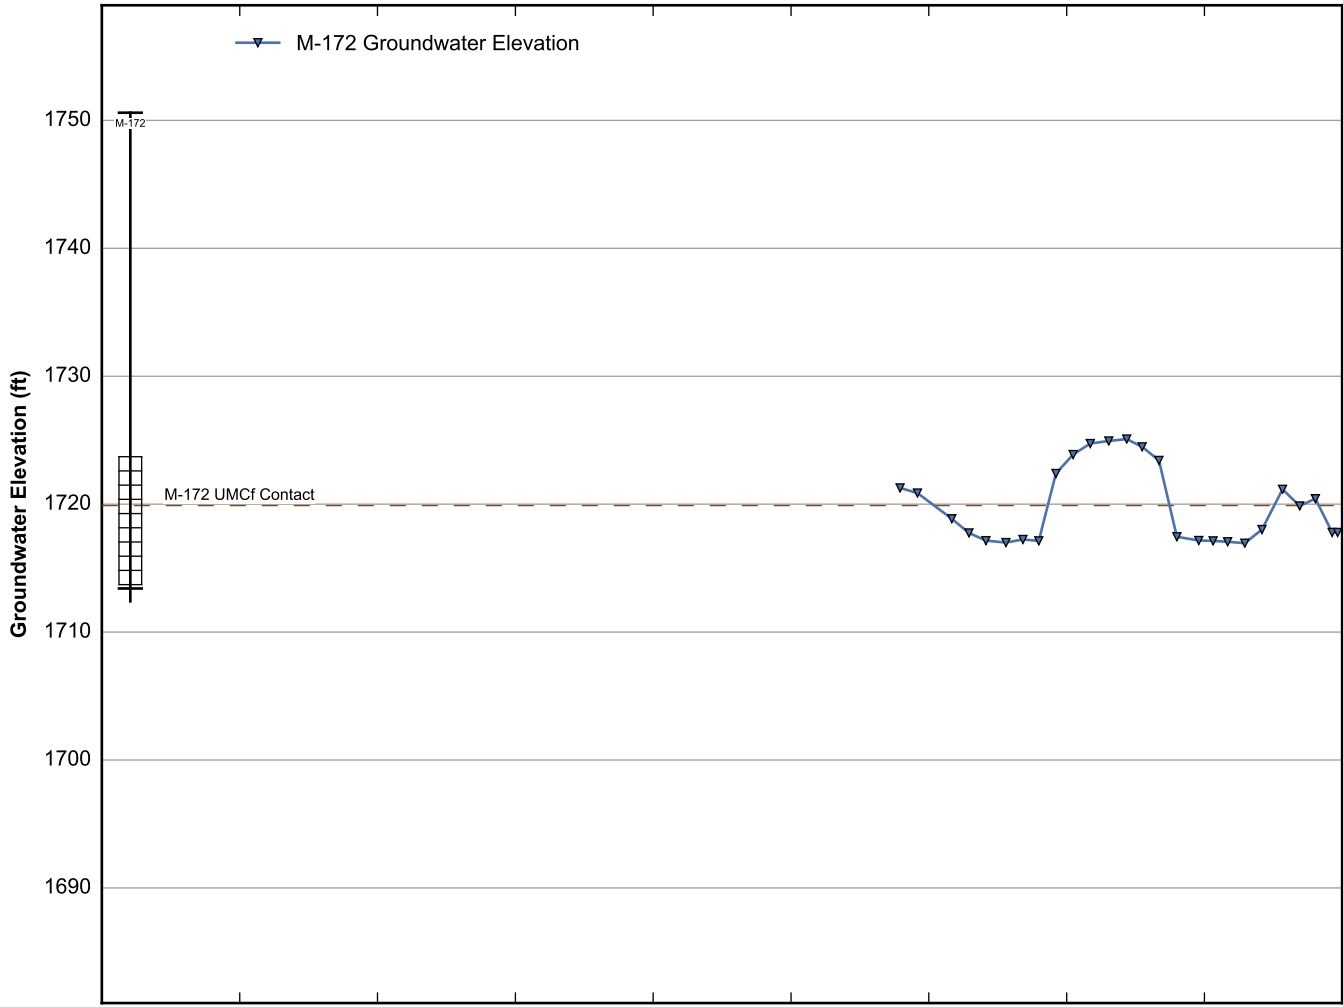

Data Sheet for Well M-172
Nevada Environmental Response Trust Site
Henderson, Nevada