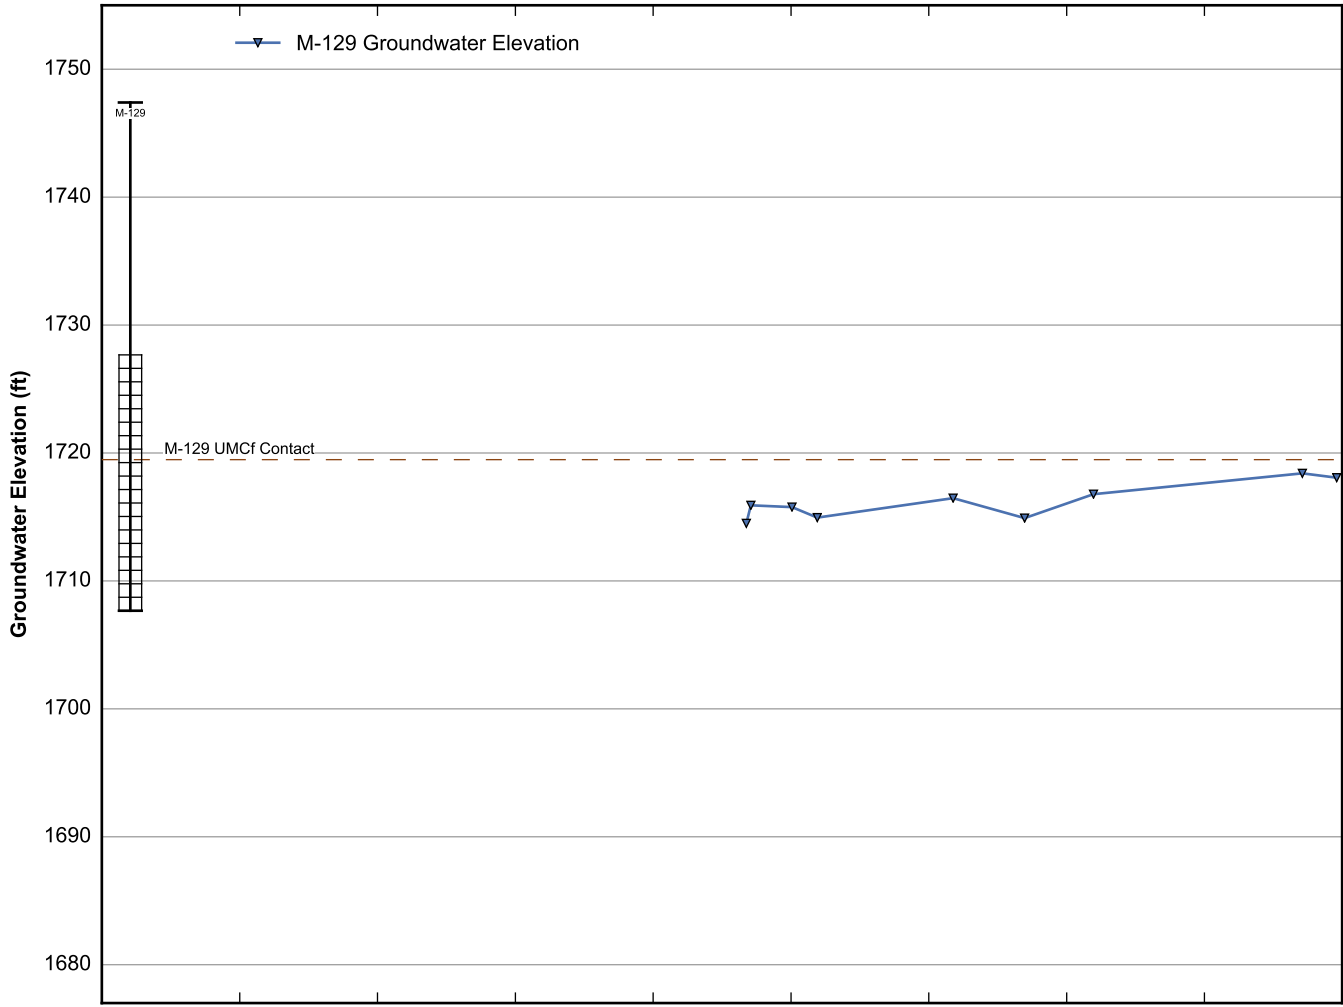

Data Sheet for Well M-129
Nevada Environmental Response Trust Site
Henderson, Nevada