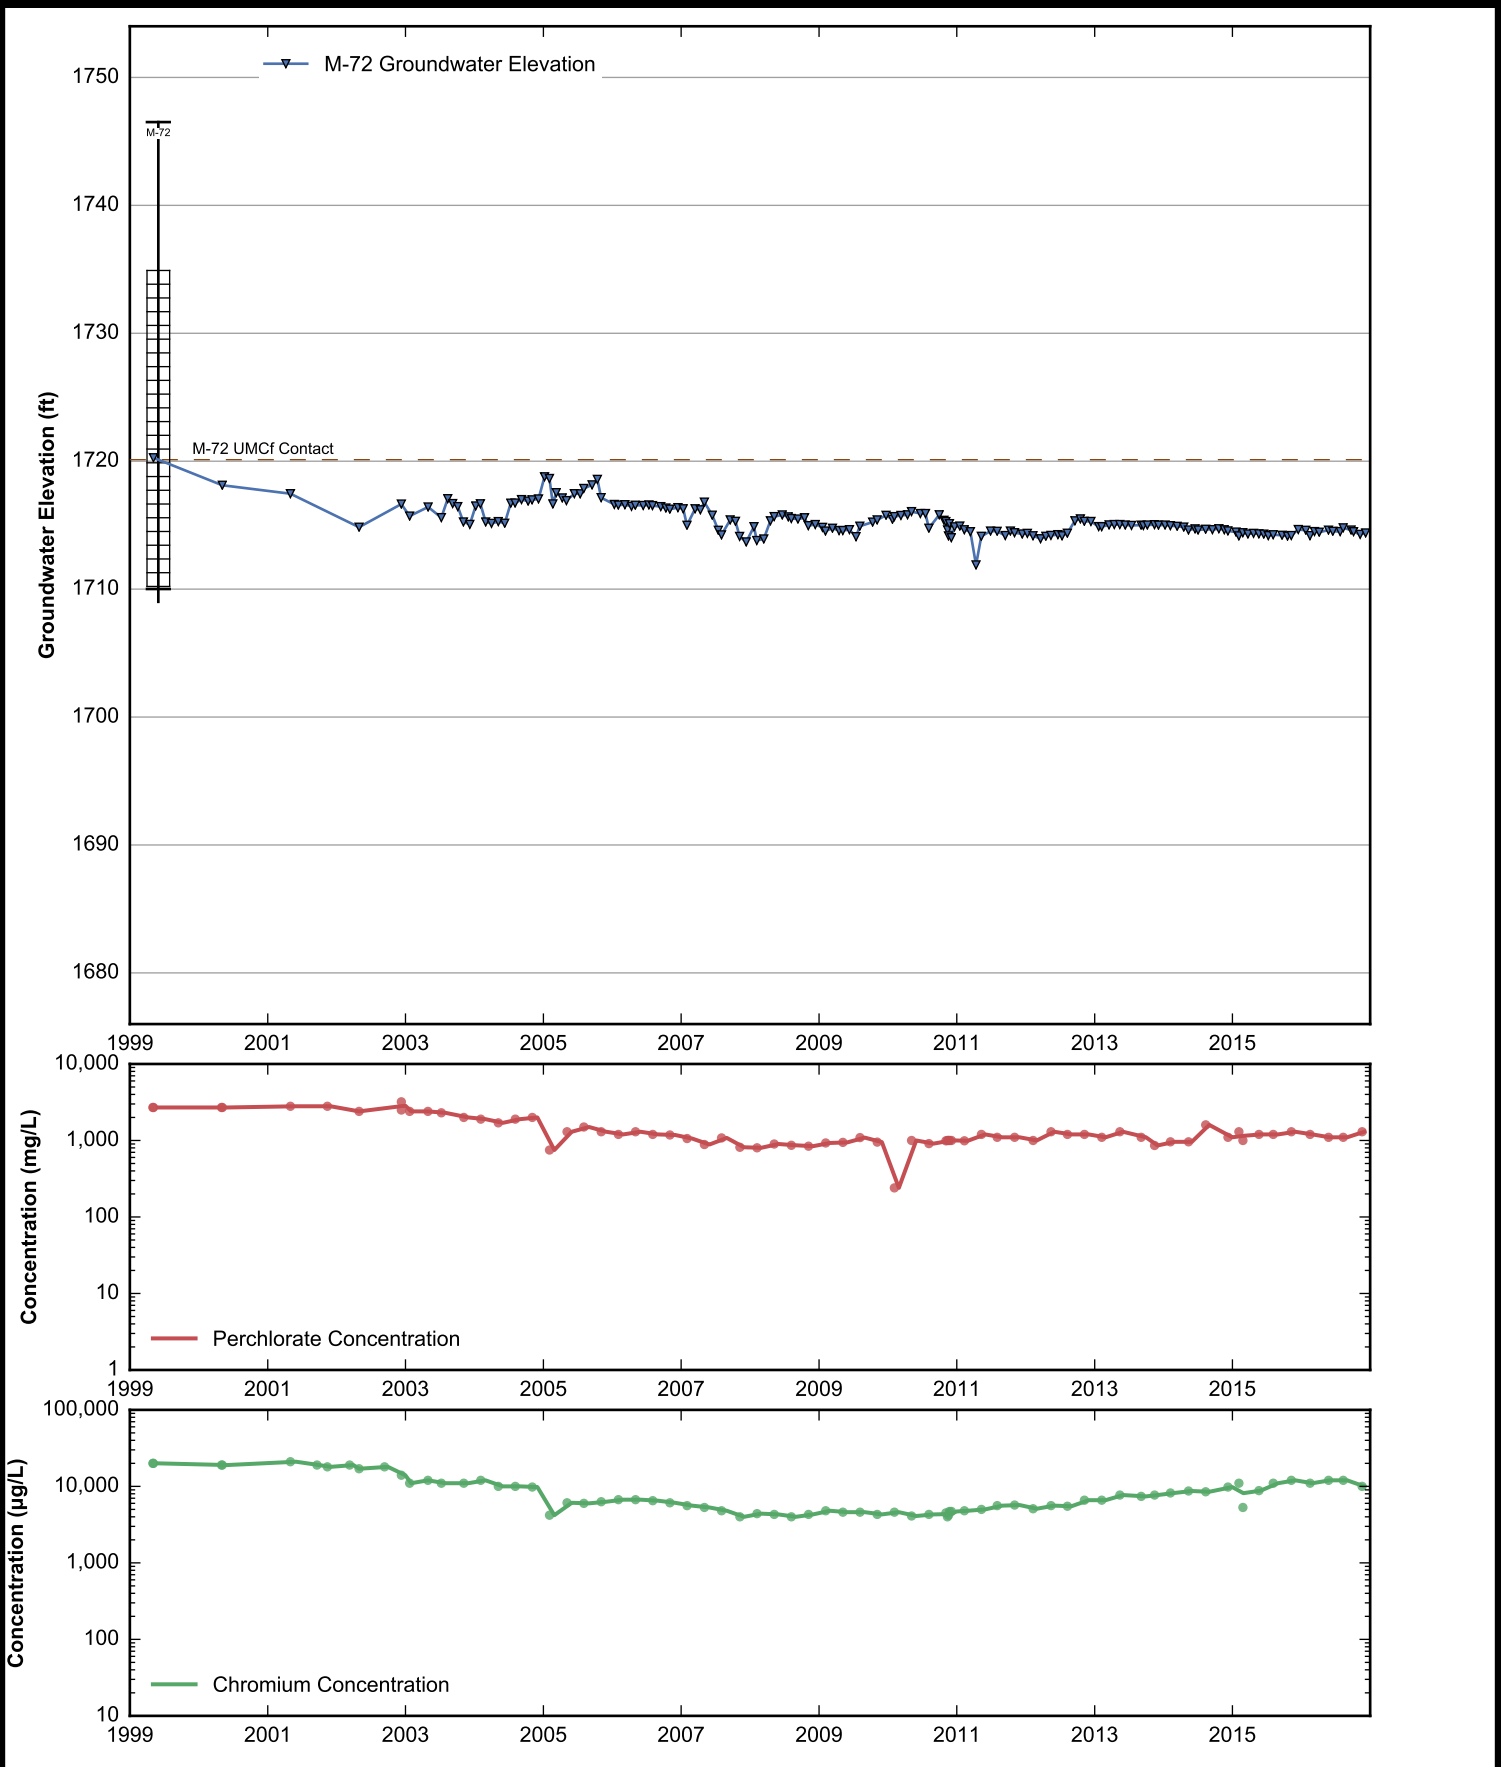

Data Sheet for Well M-72
Nevada Environmental Response Trust Site
Henderson, Nevada