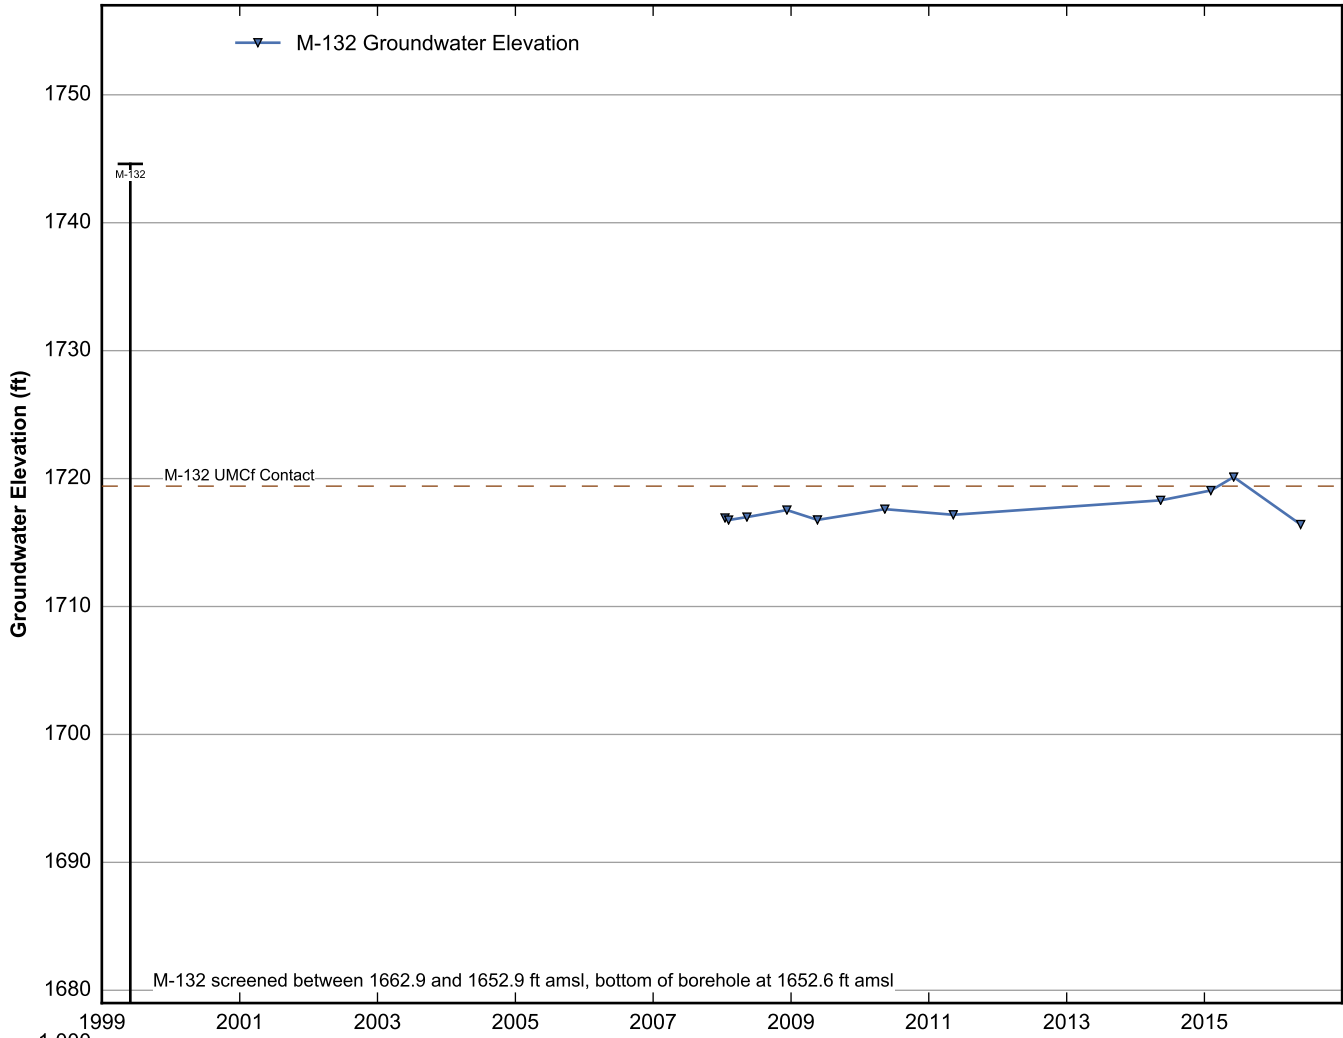

Data Sheet for Well M-132
Nevada Environmental Response Trust Site
Henderson, Nevada