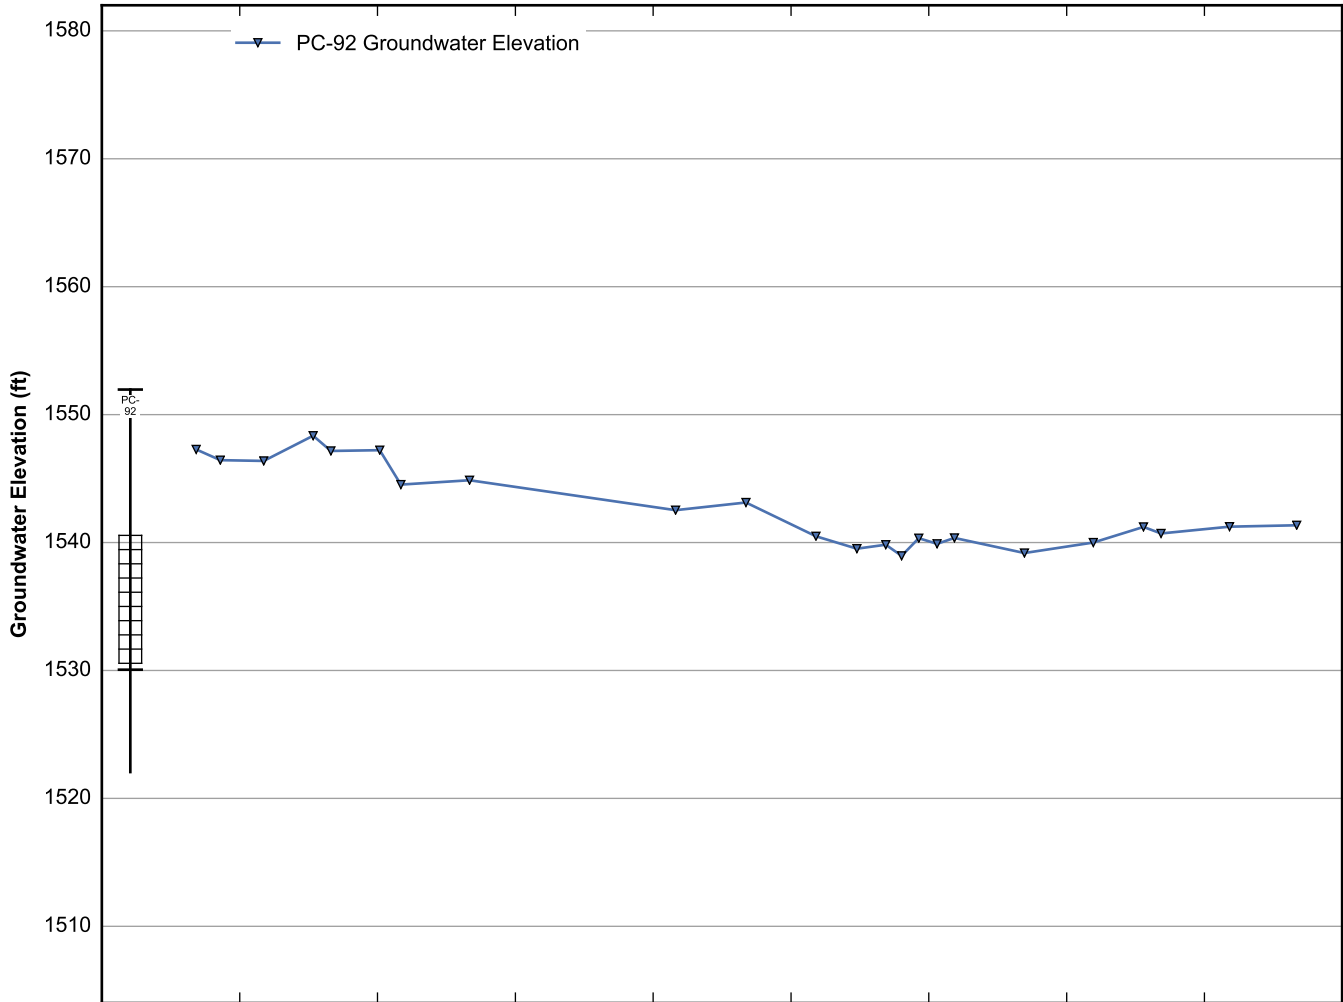

Data Sheet for Well PC-87
 Nevada Environmental Response Trust Site
 Henderson, Nevada

Data Sheet for Well PC-90
Nevada Environmental Response Trust Site
Henderson, Nevada

Data Sheet for Well PC-91
Nevada Environmental Response Trust Site
Henderson, Nevada