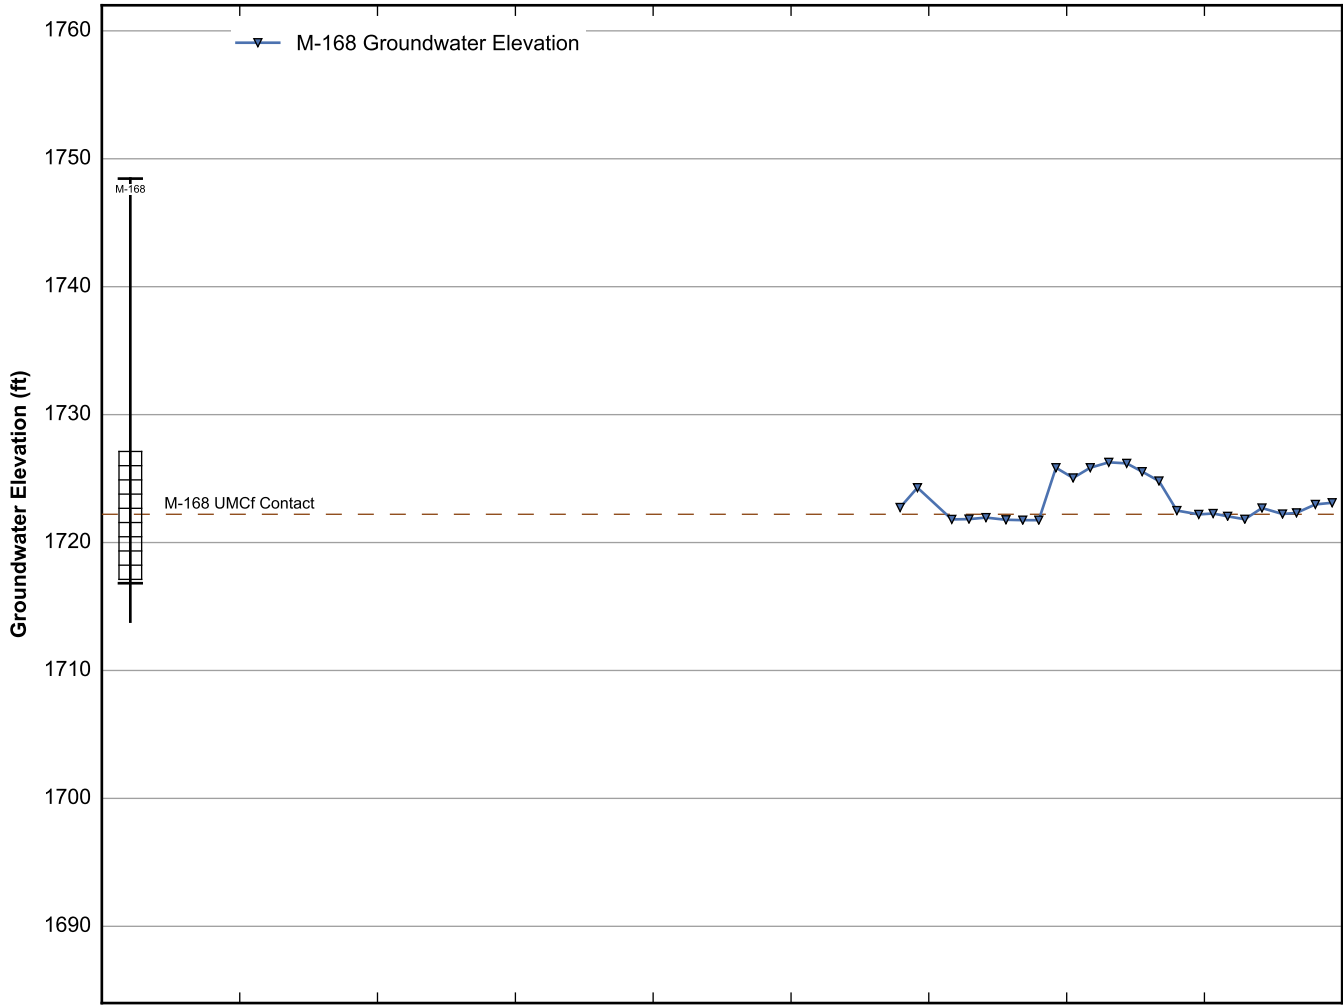

Data Sheet for Well M-163
Nevada Environmental Response Trust Site
Henderson, Nevada

Data Sheet for Well M-165
 Nevada Environmental Response Trust Site
 Henderson, Nevada

Data Sheet for Well M-166
Nevada Environmental Response Trust Site
Henderson, Nevada