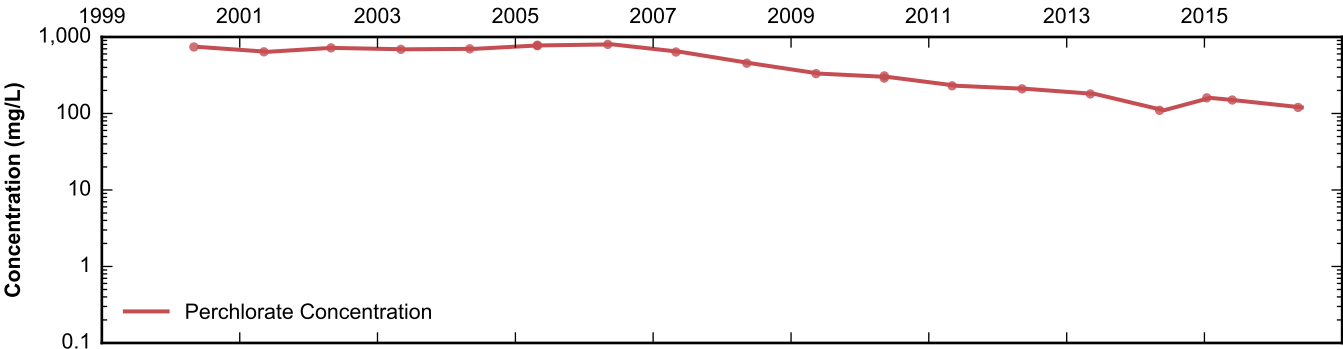

Data Sheet for Well PC-65
Nevada Environmental Response Trust Site
Henderson, Nevada