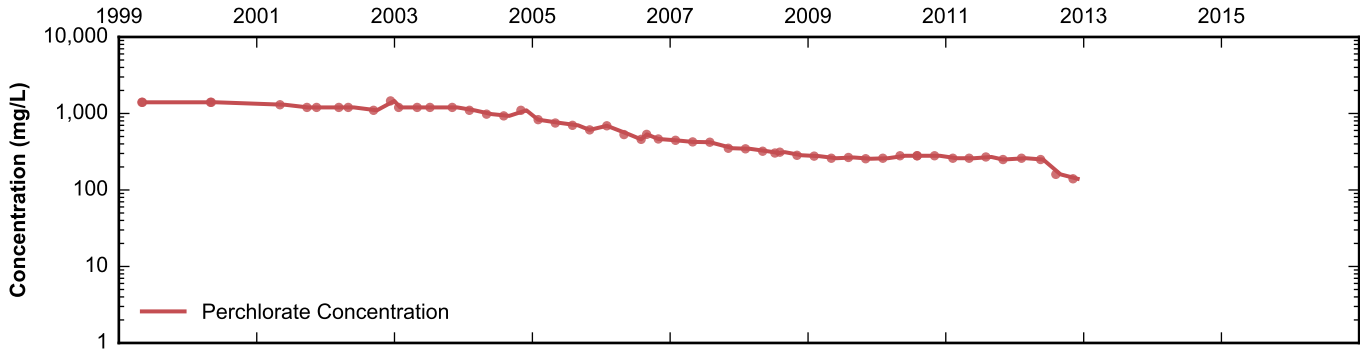

Data Sheet for Well M-96
Nevada Environmental Response Trust Site
Henderson, Nevada