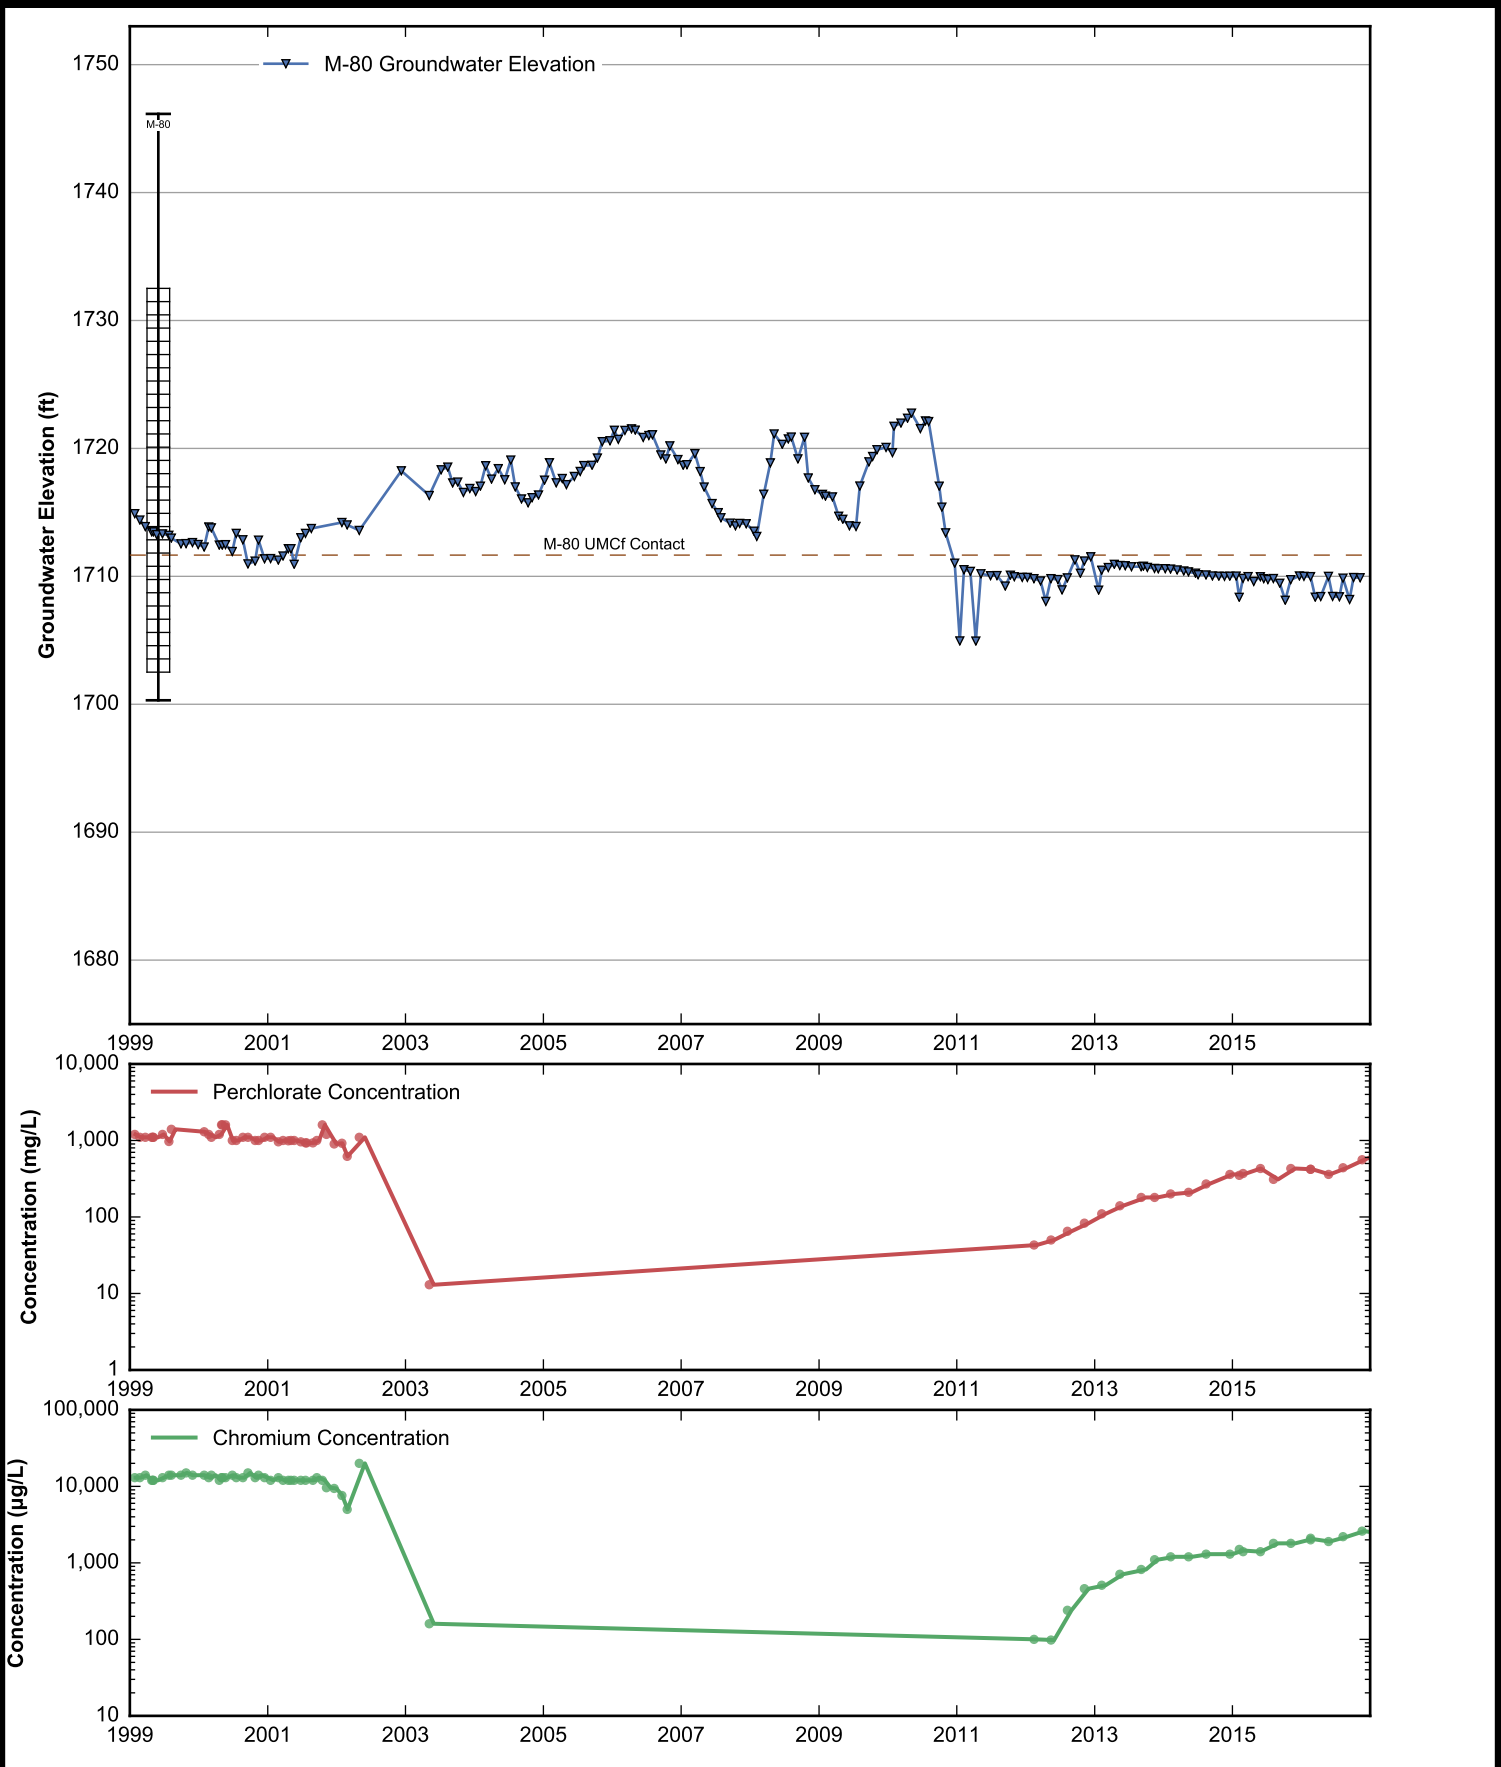

Data Sheet for Well M-80
Nevada Environmental Response Trust Site
Henderson, Nevada