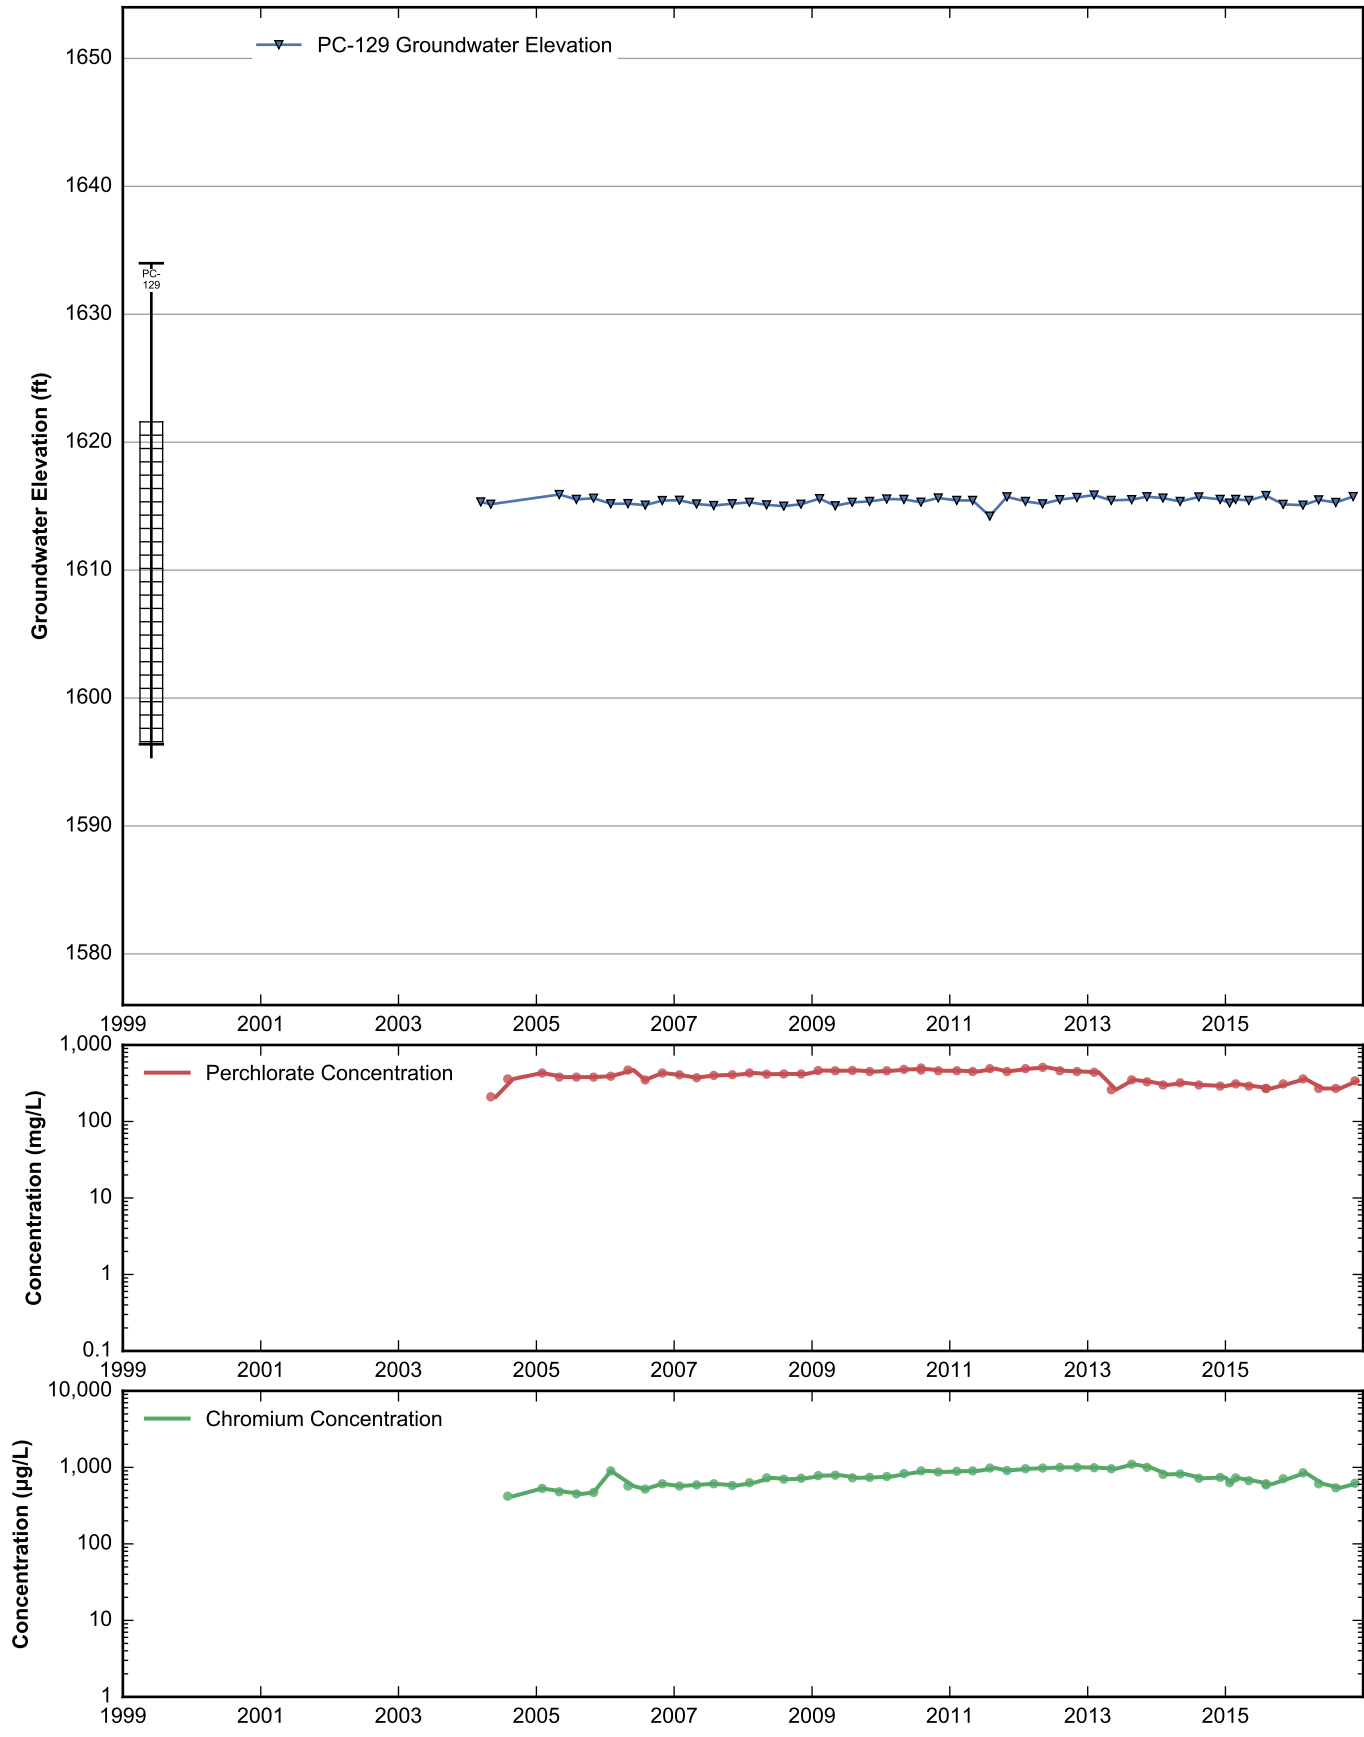

Data Sheet for Well PC-129
Nevada Environmental Response Trust Site
Henderson, Nevada