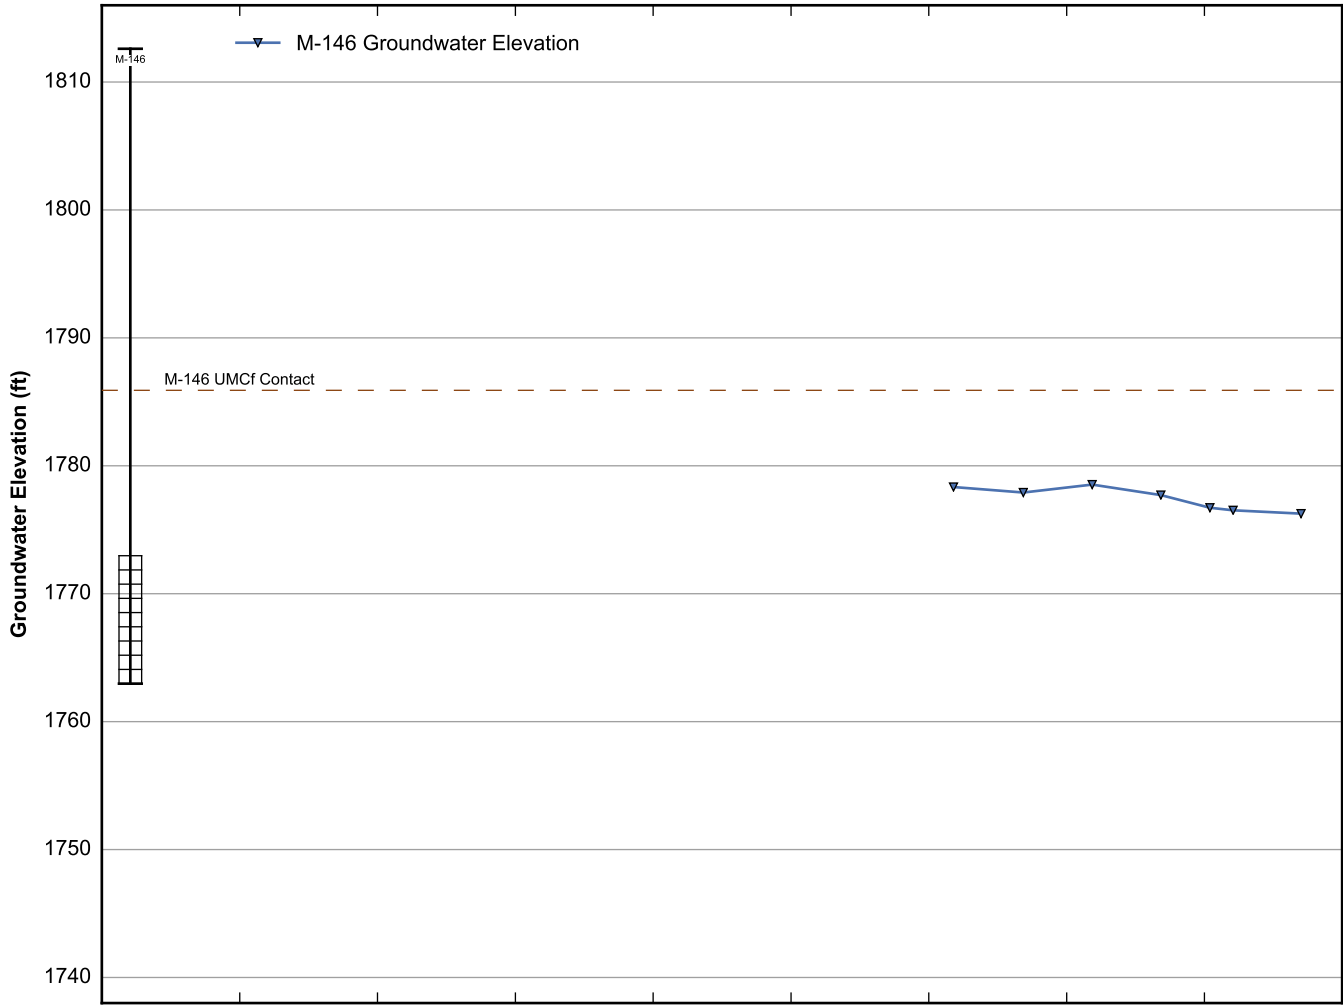

Data Sheet for Well M-146
Nevada Environmental Response Trust Site
Henderson, Nevada