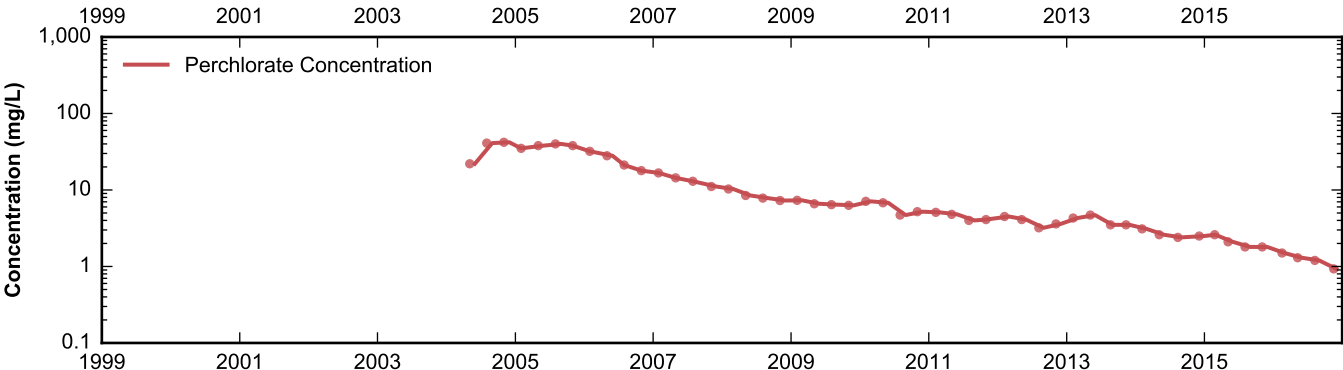

Data Sheet for Well PC-131
Nevada Environmental Response Trust Site
Henderson, Nevada