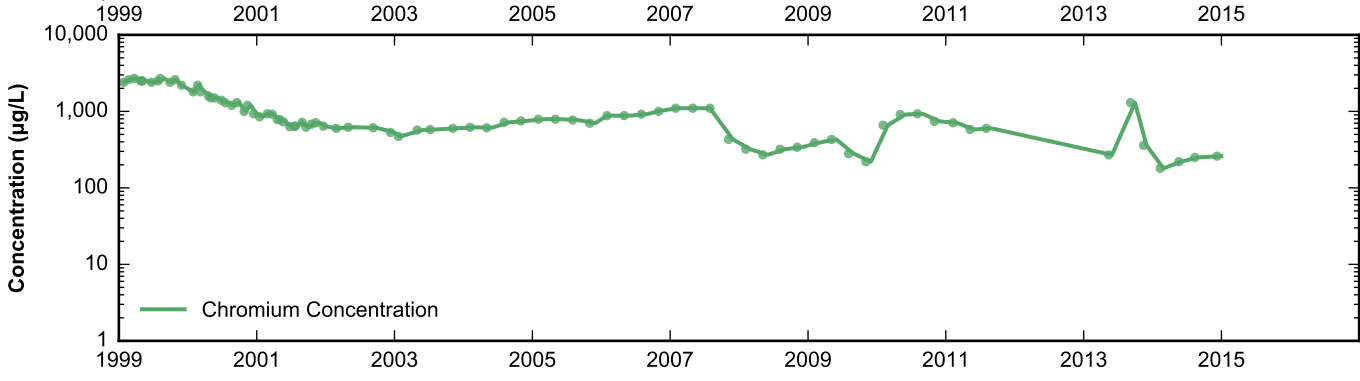

Data Sheet for Well M-99
Nevada Environmental Response Trust Site
Henderson, Nevada