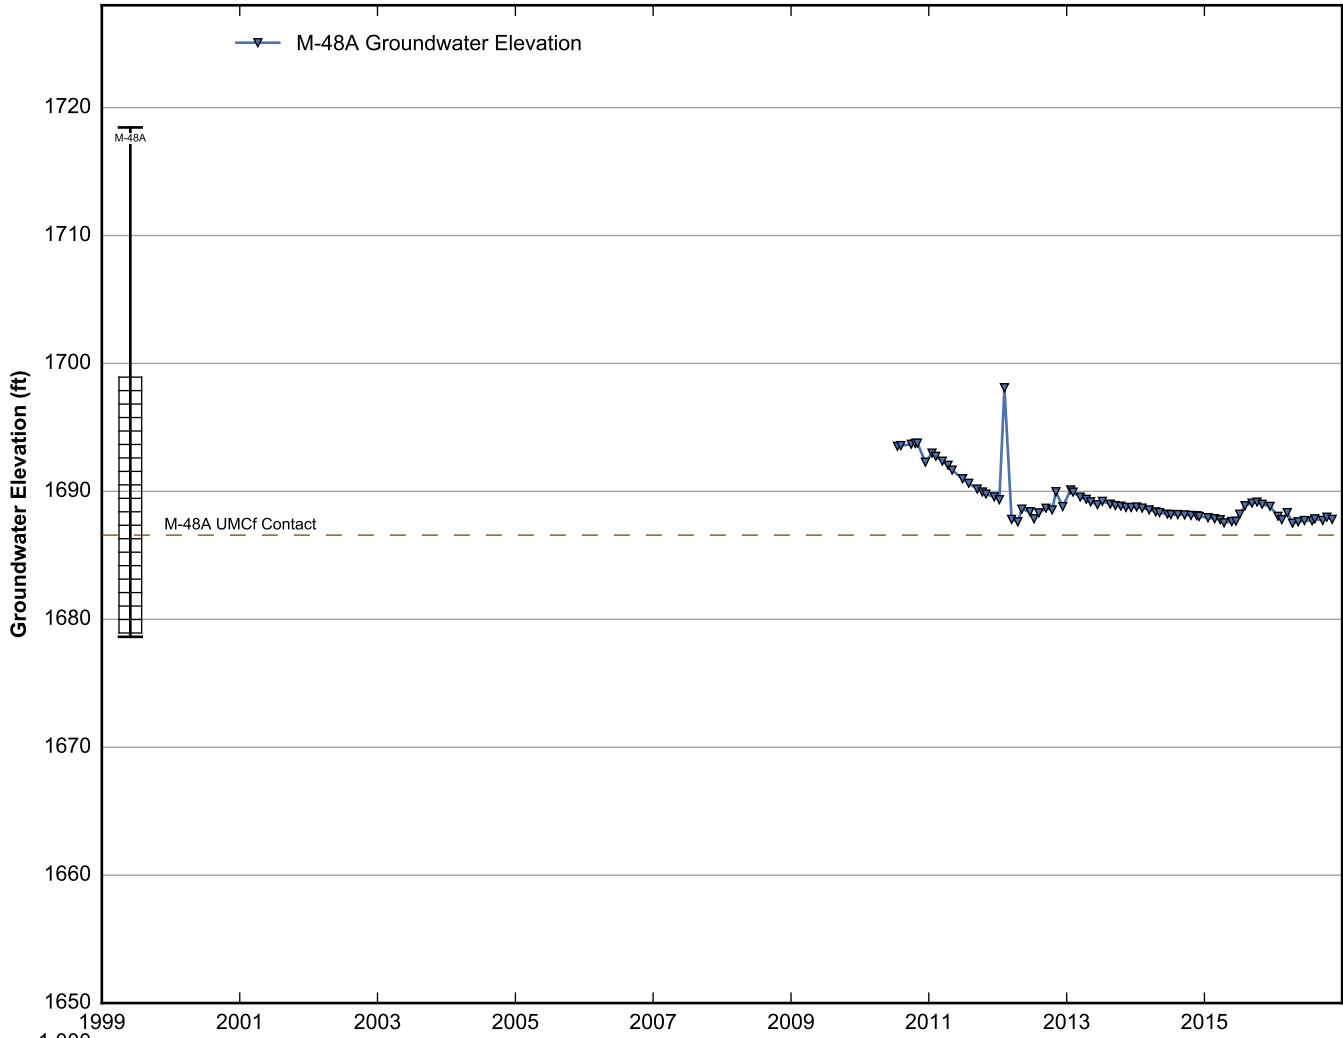

Data Sheet for Well M-48A
Nevada Environmental Response Trust Site
Henderson, Nevada