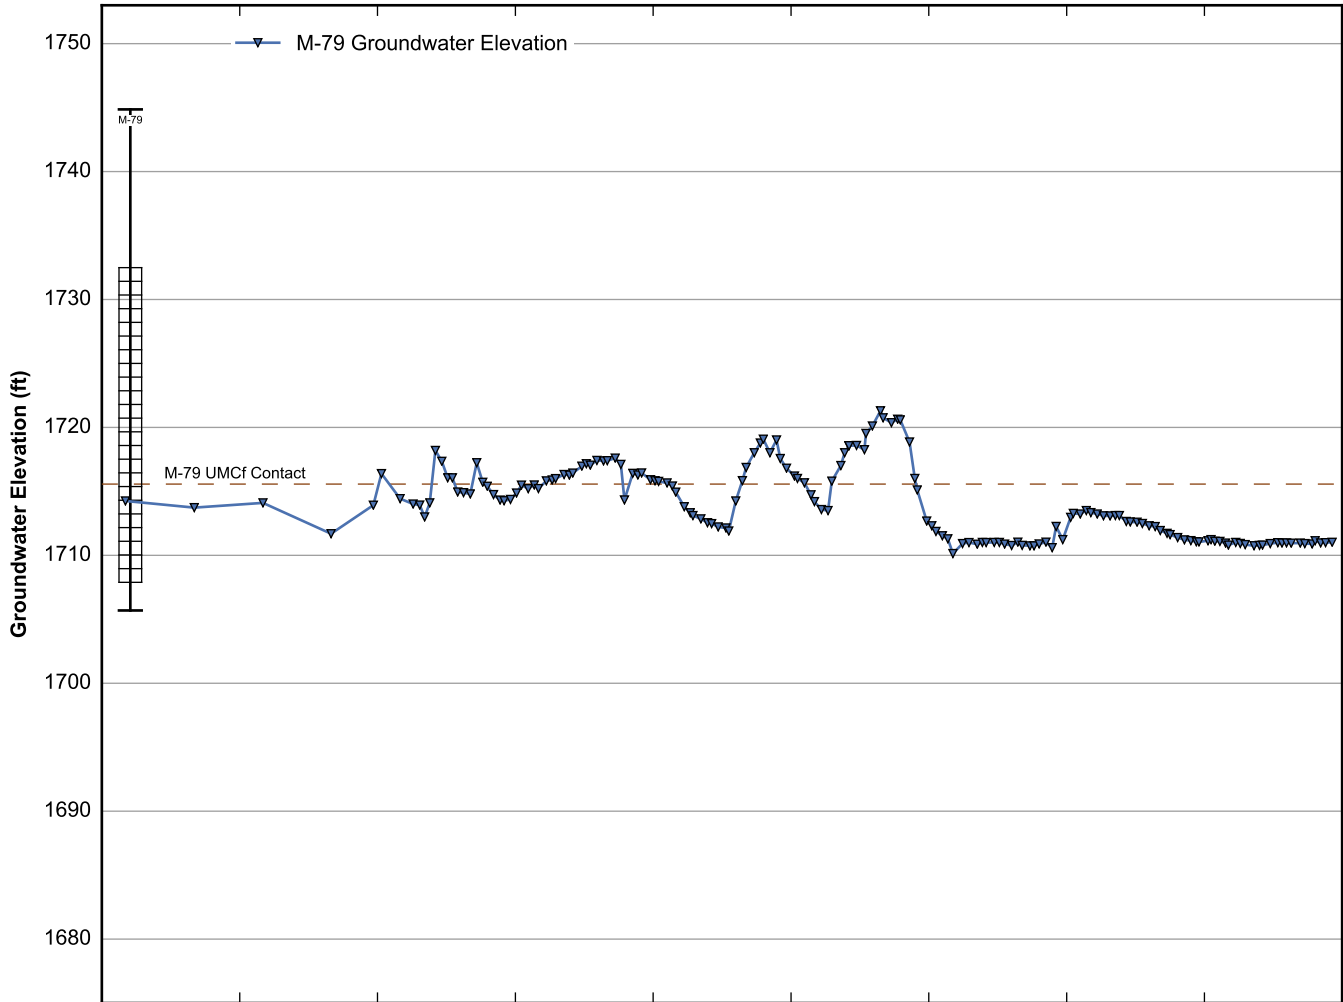

Data Sheet for Well M-79
Nevada Environmental Response Trust Site
Henderson, Nevada