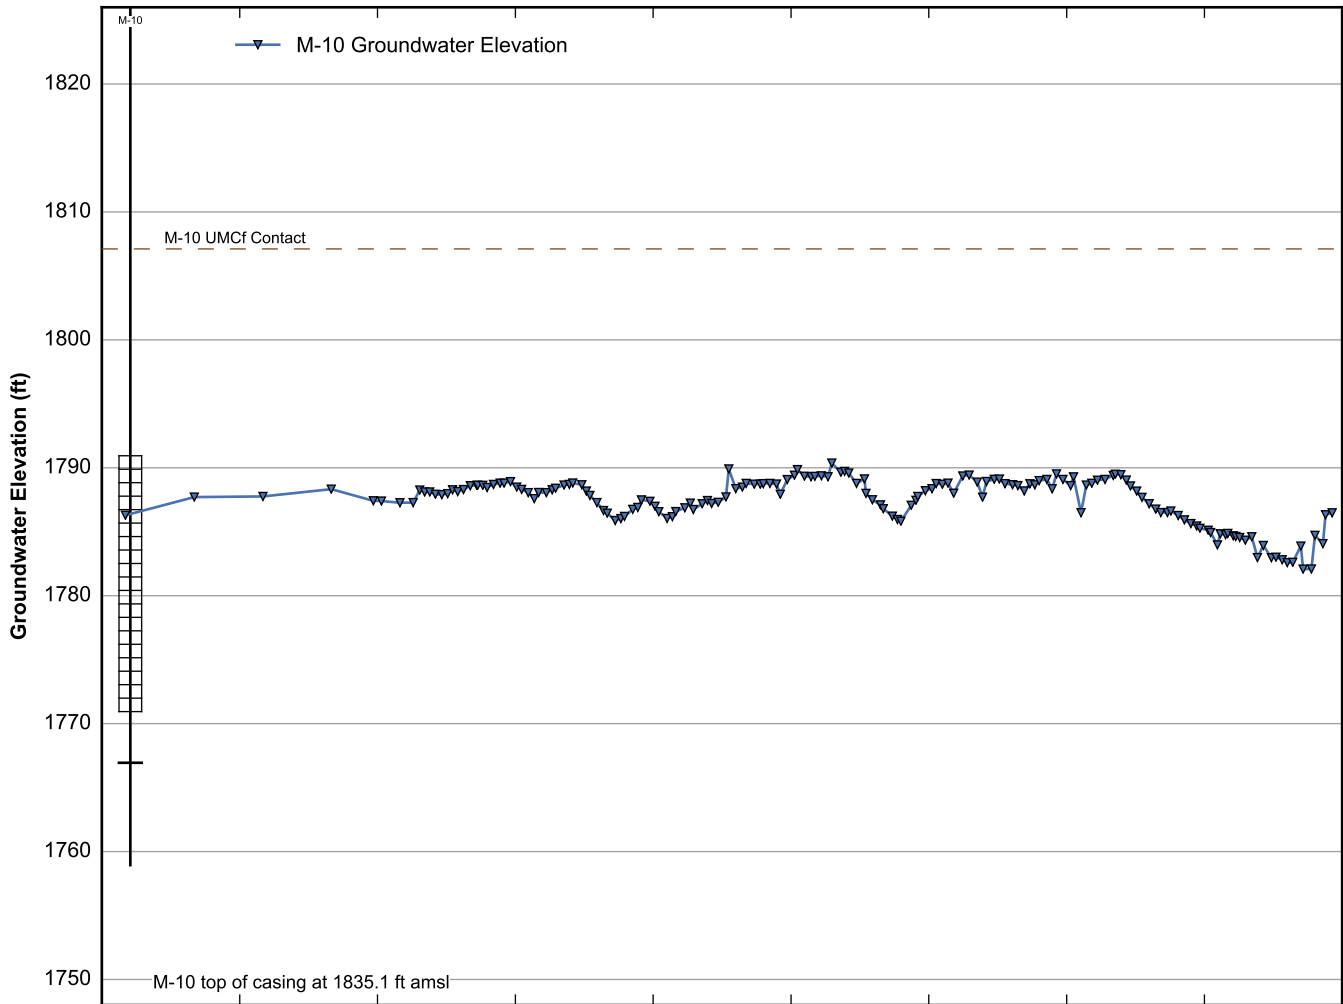

Data Sheet for Well M-10
Nevada Environmental Response Trust Site
Henderson, Nevada