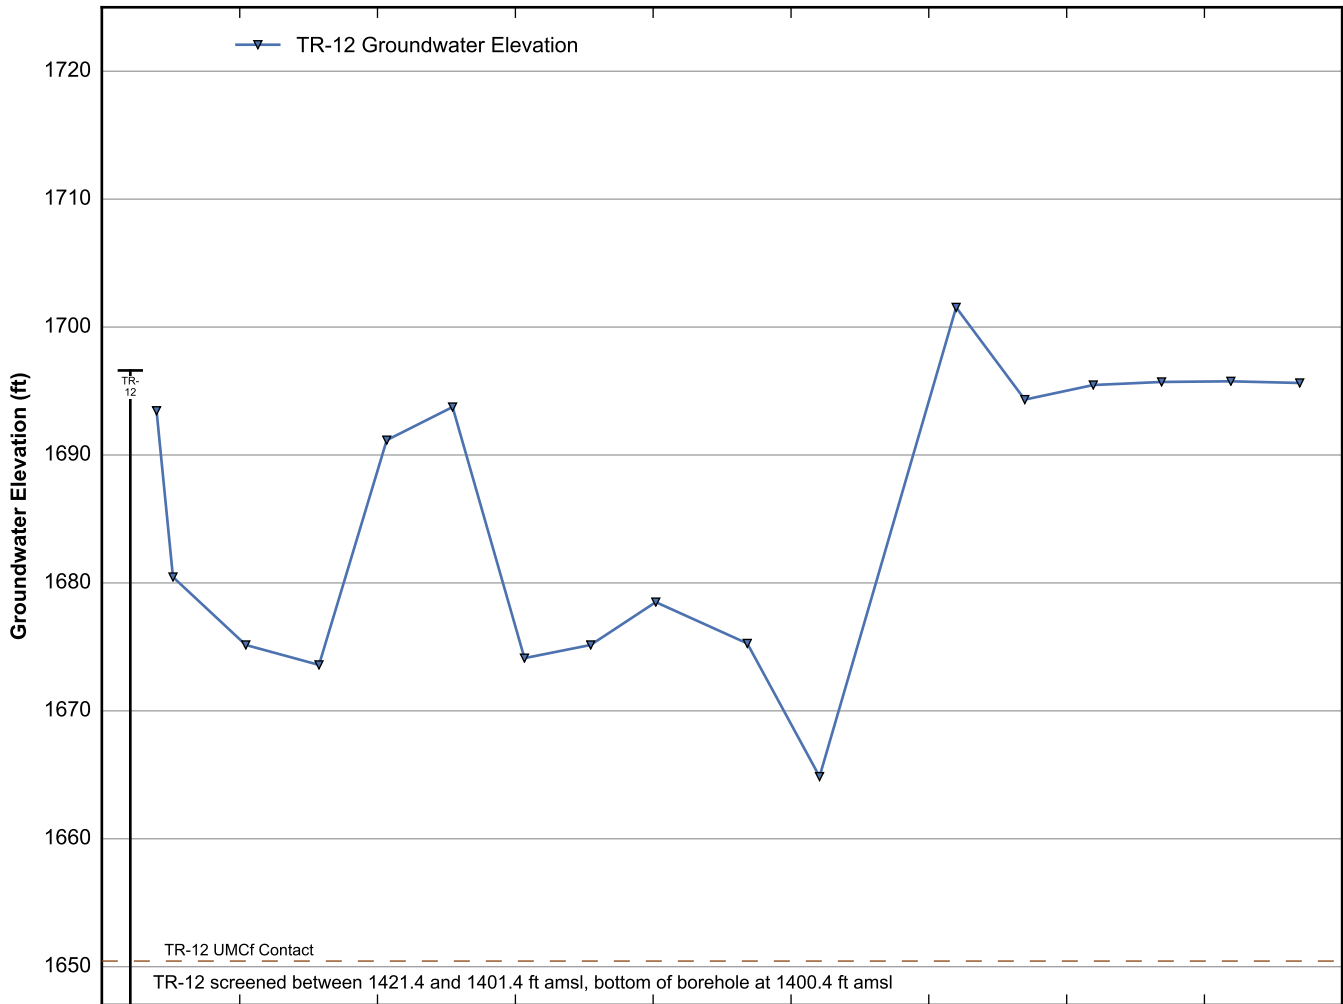

Data Sheet for Well TR-12
Nevada Environmental Response Trust Site
Henderson, Nevada