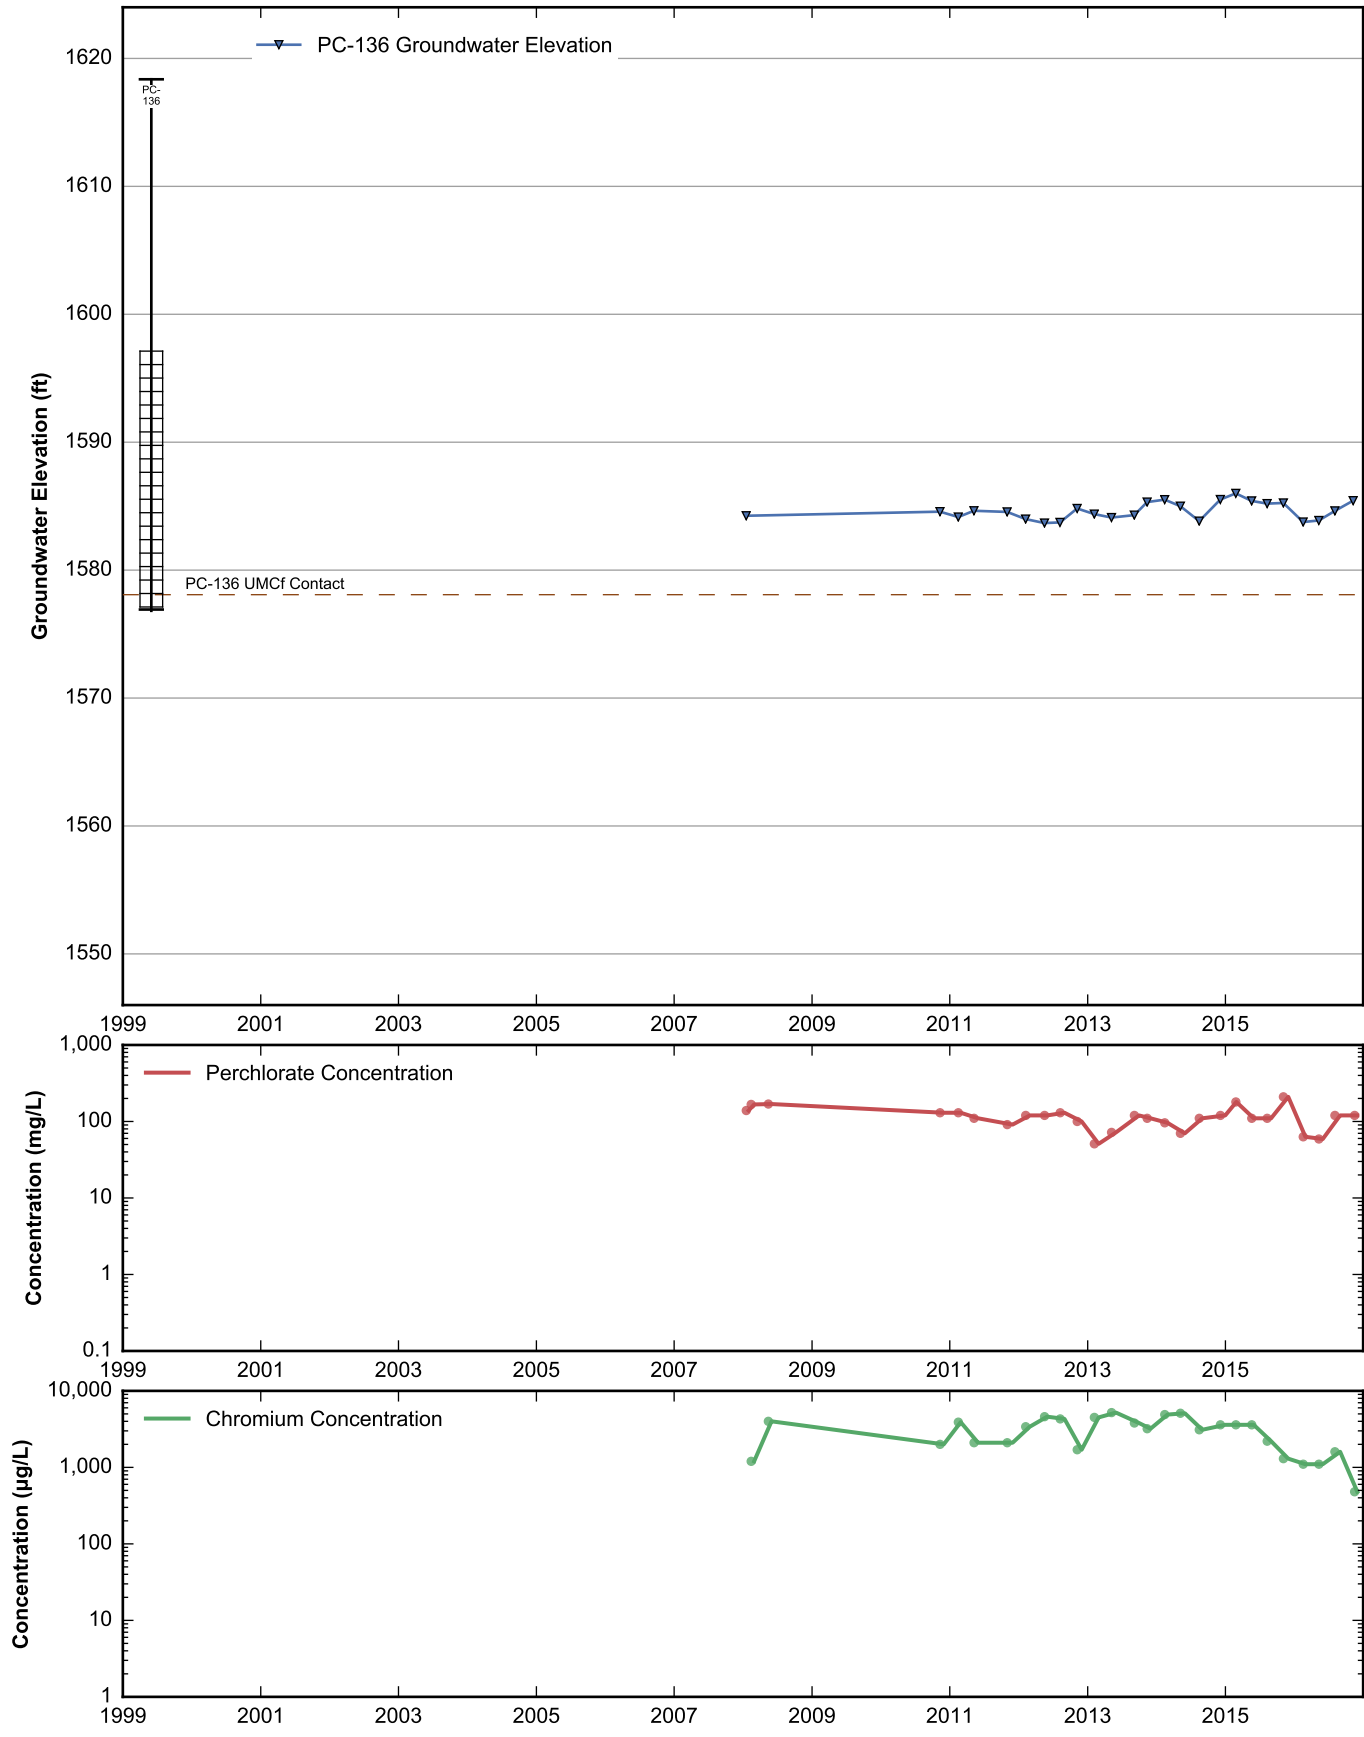

Data Sheet for Well PC-136
Nevada Environmental Response Trust Site
Henderson, Nevada