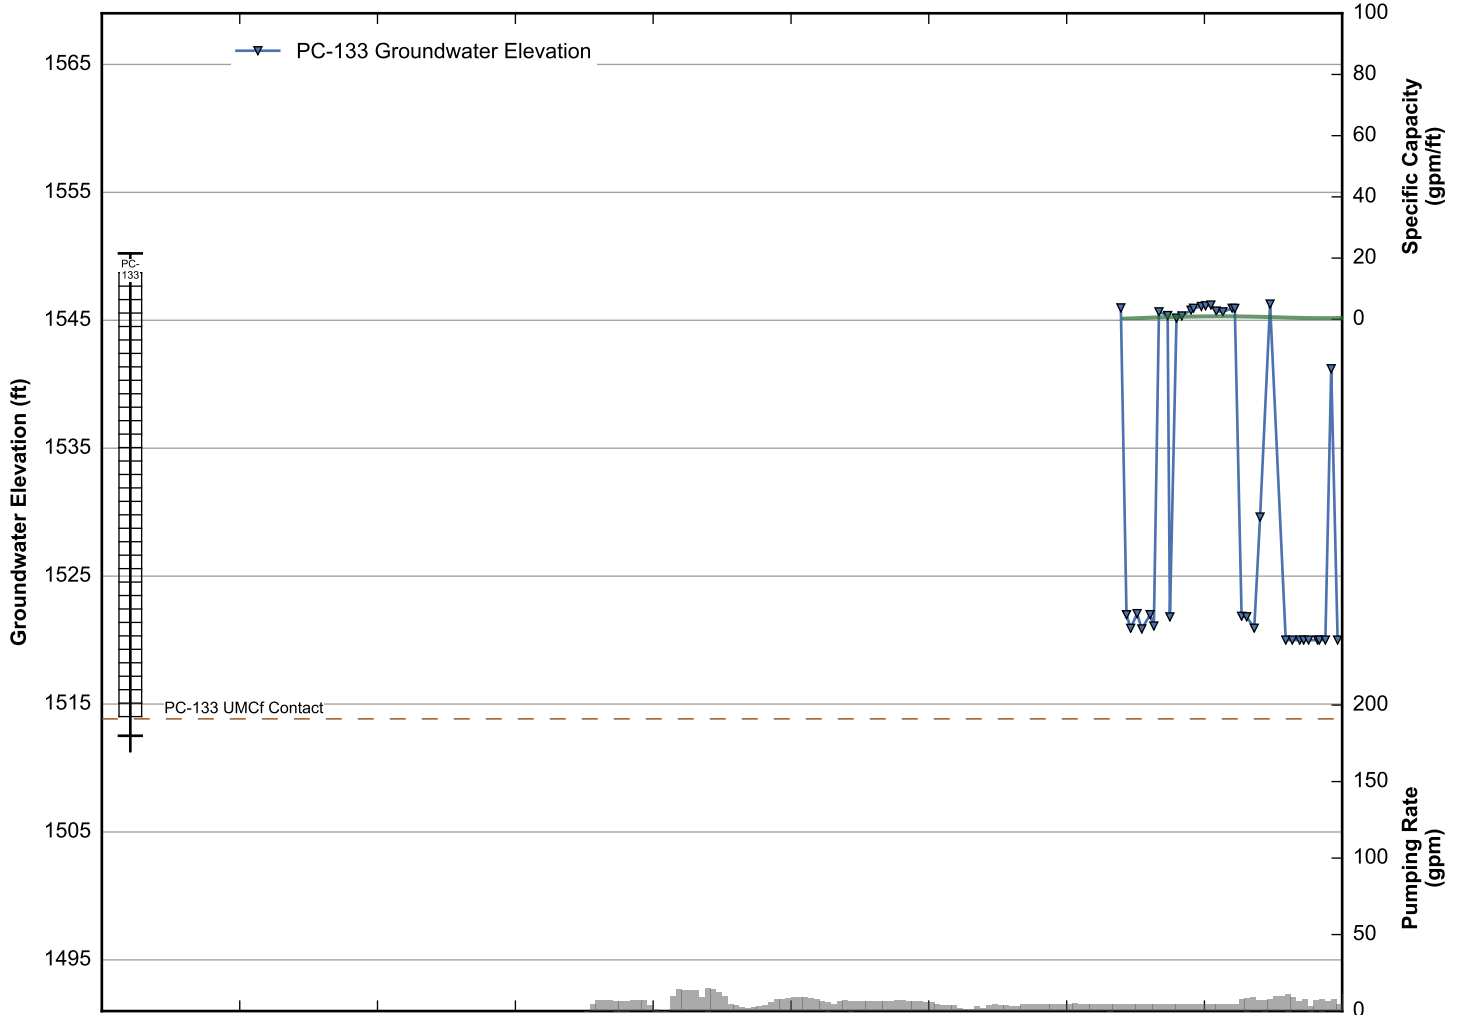

Data Sheet for Well PC-133
Nevada Environmental Response Trust Site
Henderson, Nevada