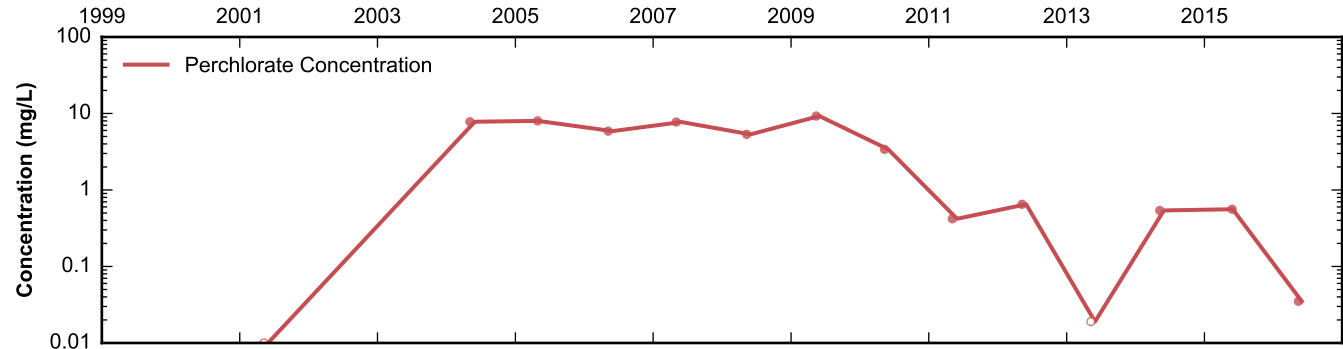

Data Sheet for Well MC-6
Nevada Environmental Response Trust Site
Henderson, Nevada