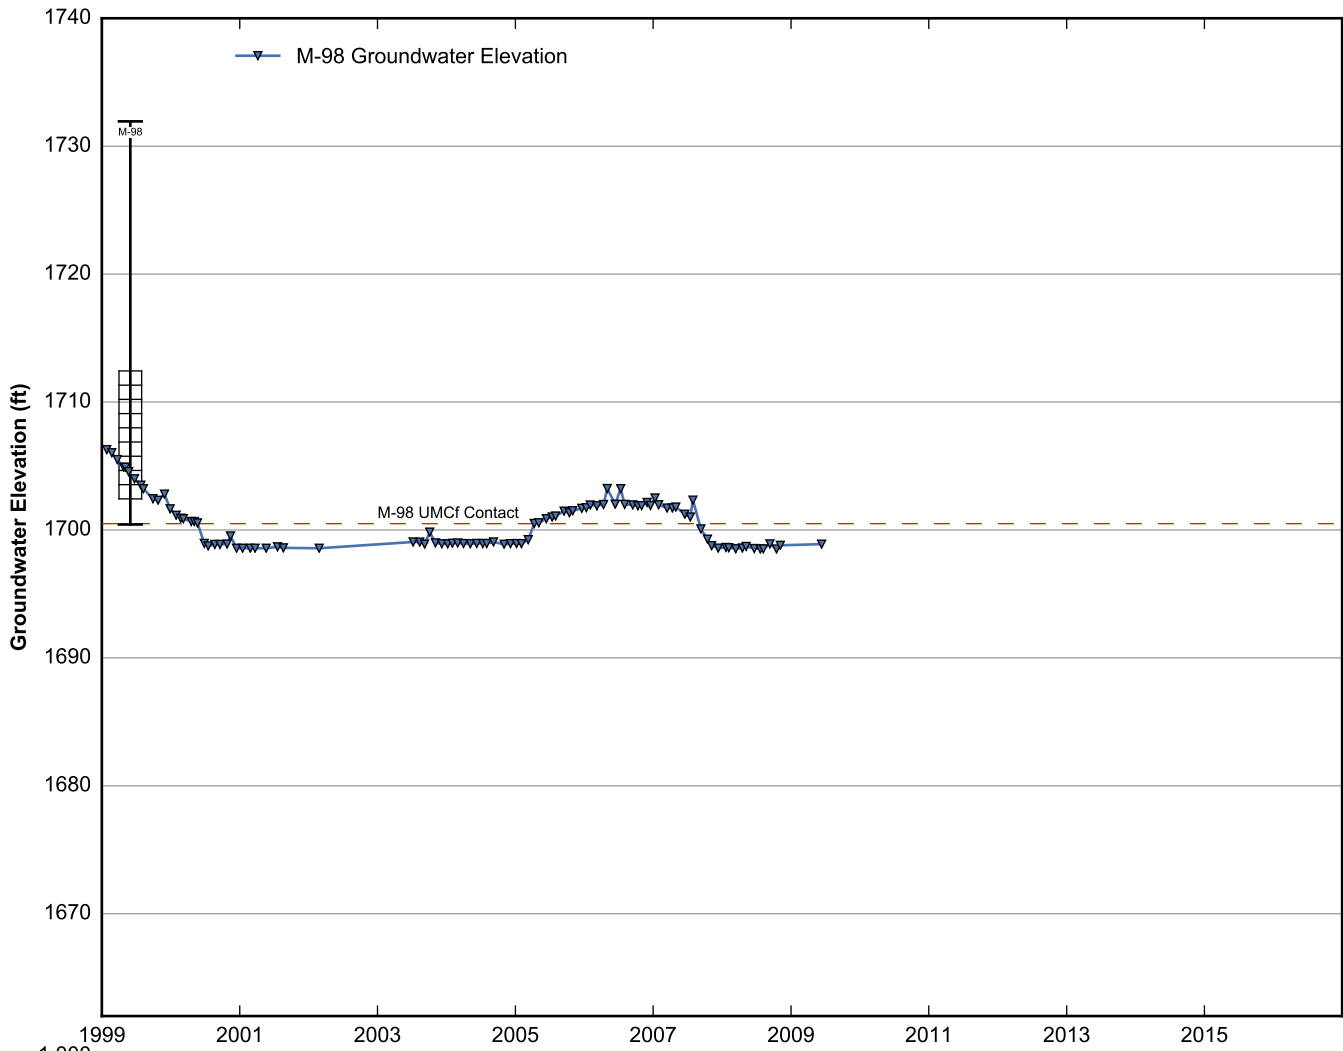

Data Sheet for Well M-98
Nevada Environmental Response Trust Site
Henderson, Nevada