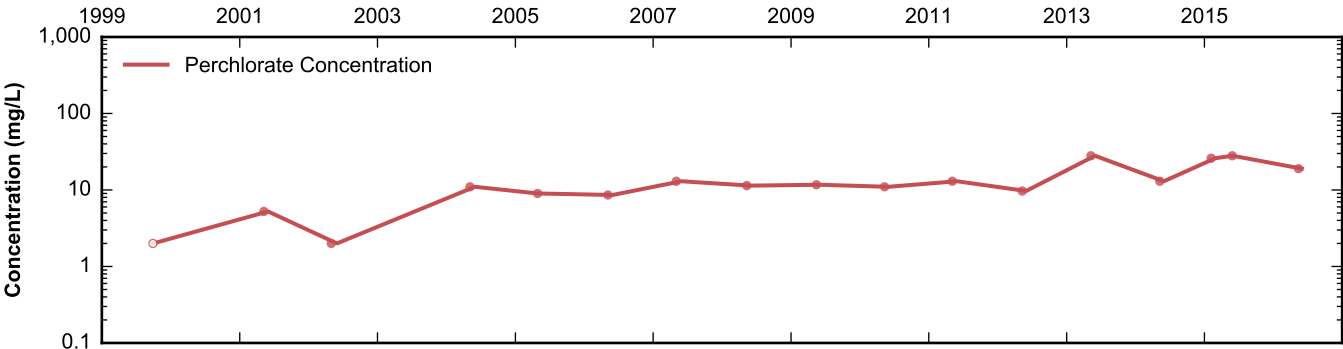

Data Sheet for Well MC-93
Nevada Environmental Response Trust Site
Henderson, Nevada