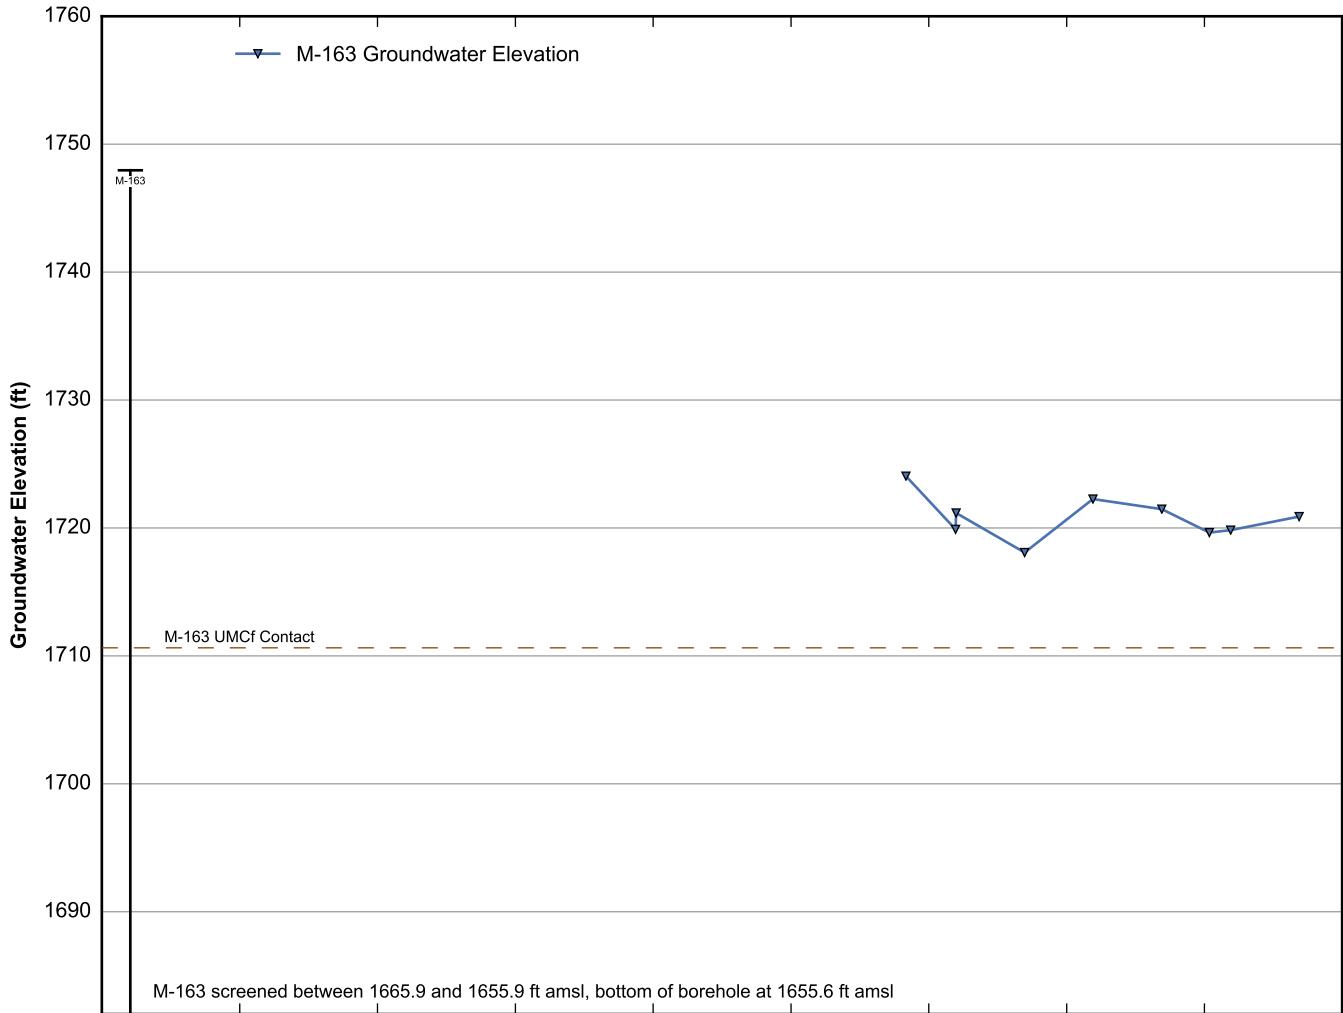

Data Sheet for Well M-163
Nevada Environmental Response Trust Site
Henderson, Nevada