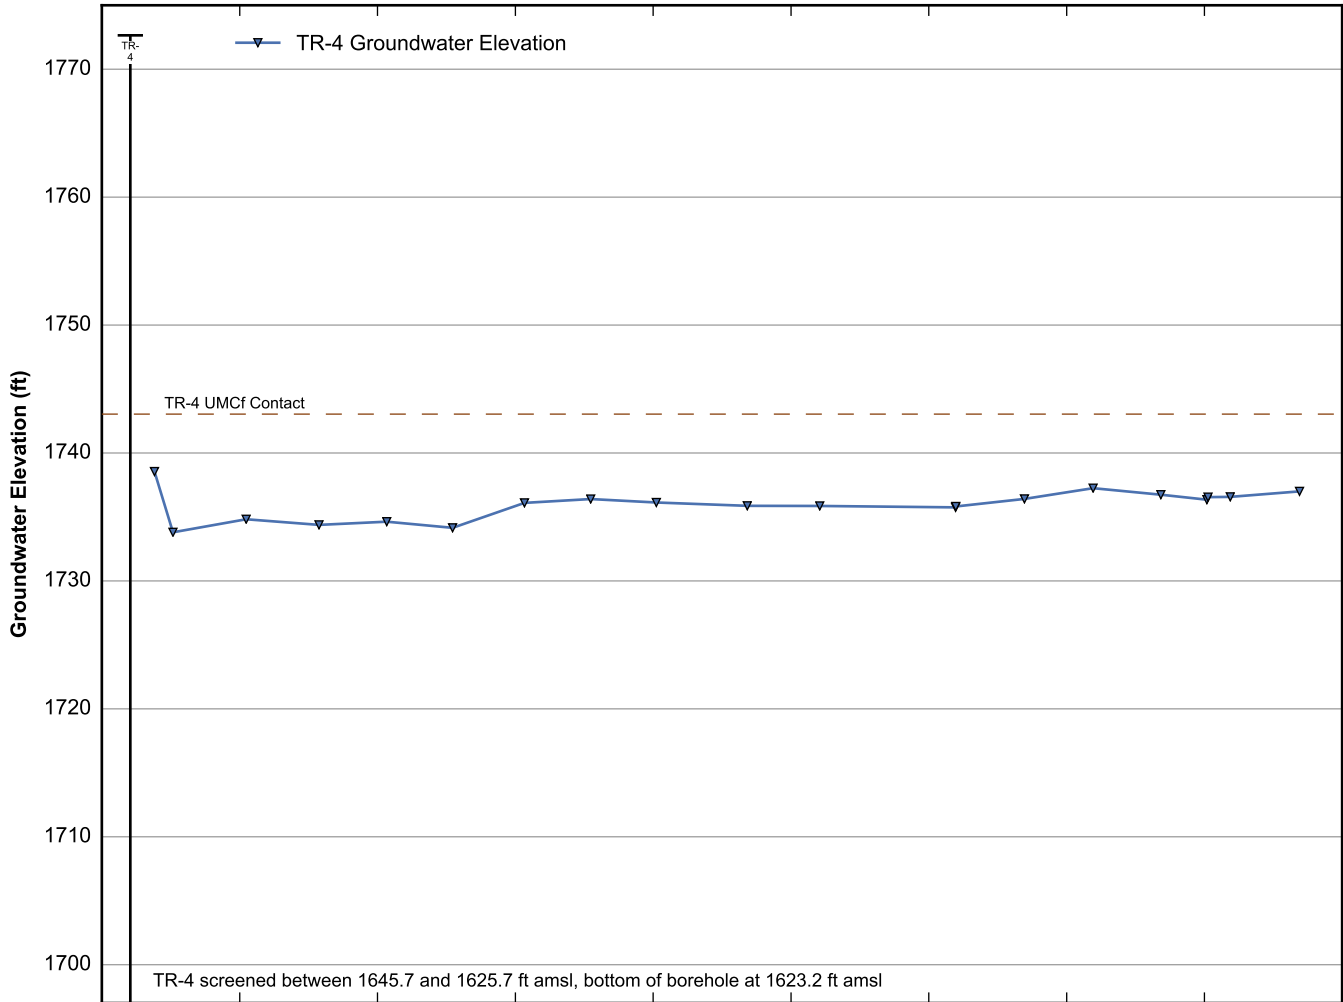

Data Sheet for Well TR-4
Nevada Environmental Response Trust Site
Henderson, Nevada