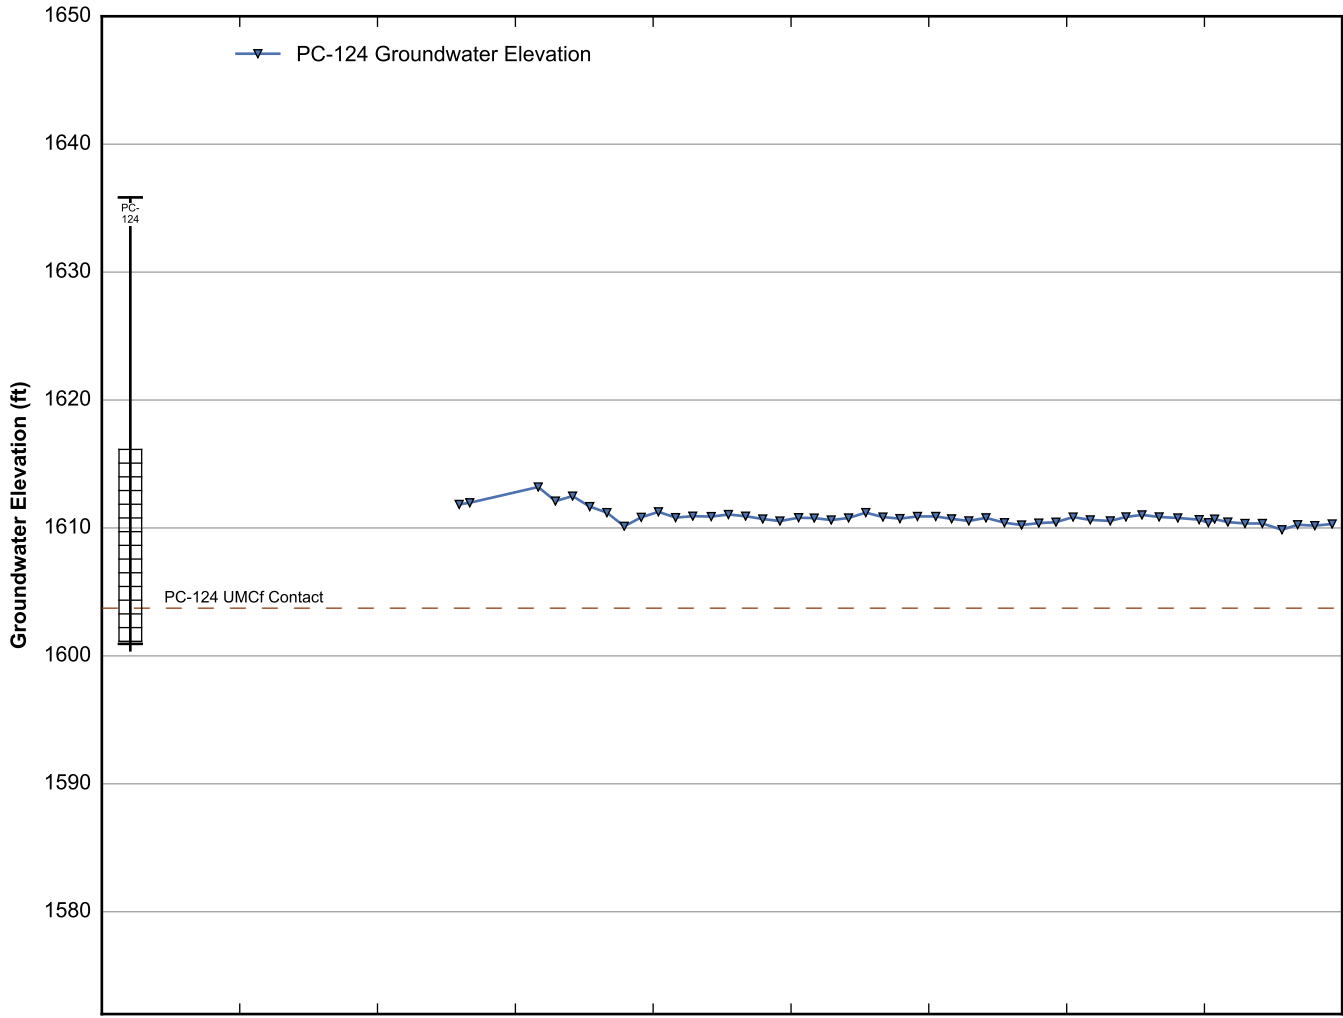

Data Sheet for Well PC-124
Nevada Environmental Response Trust Site
Henderson, Nevada