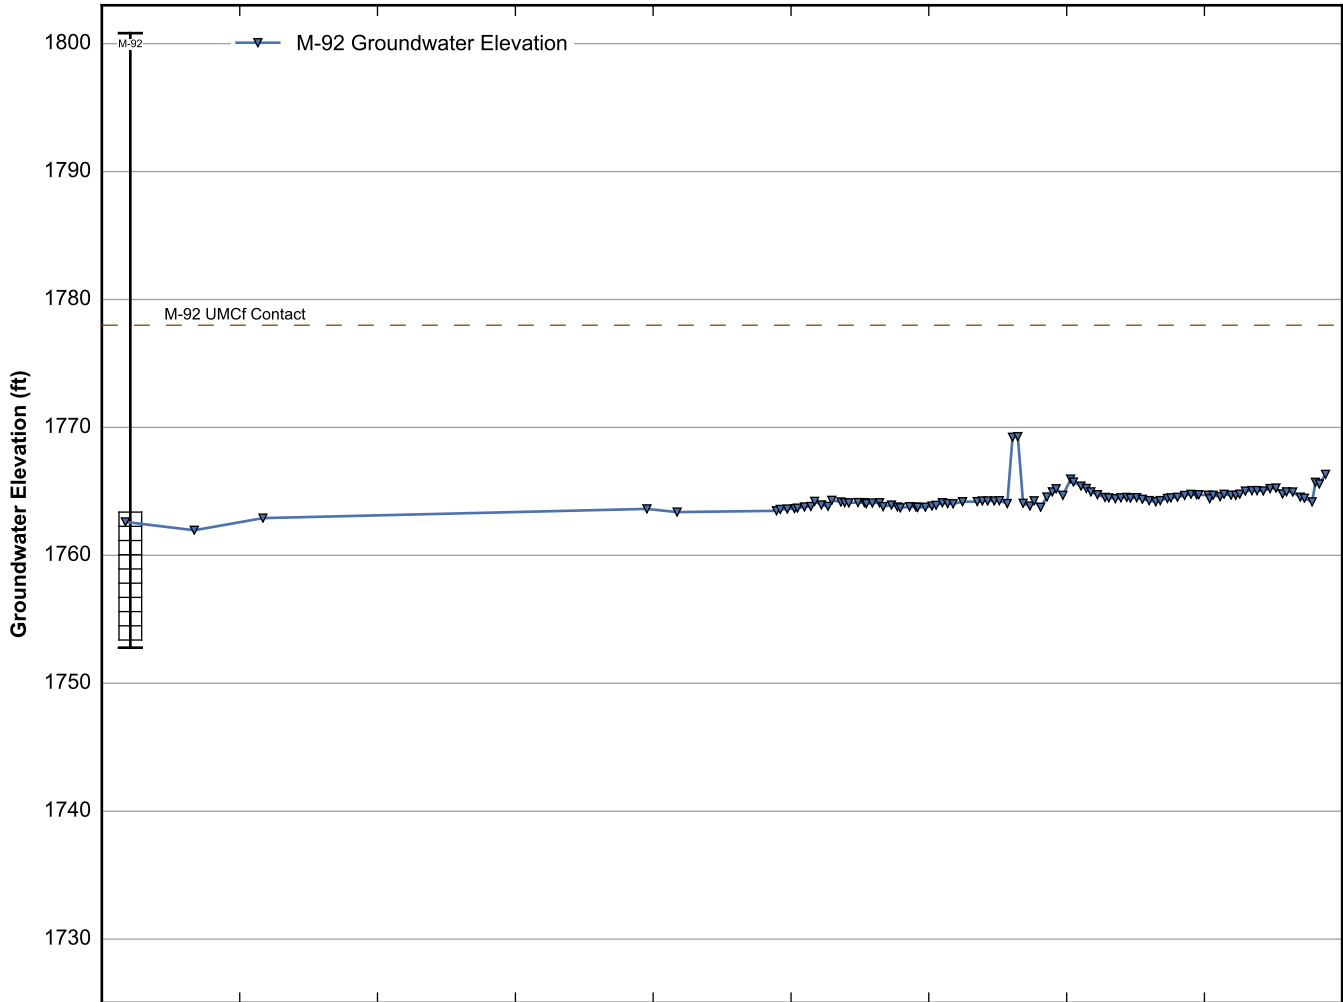

Data Sheet for Well M-92
Nevada Environmental Response Trust Site
Henderson, Nevada