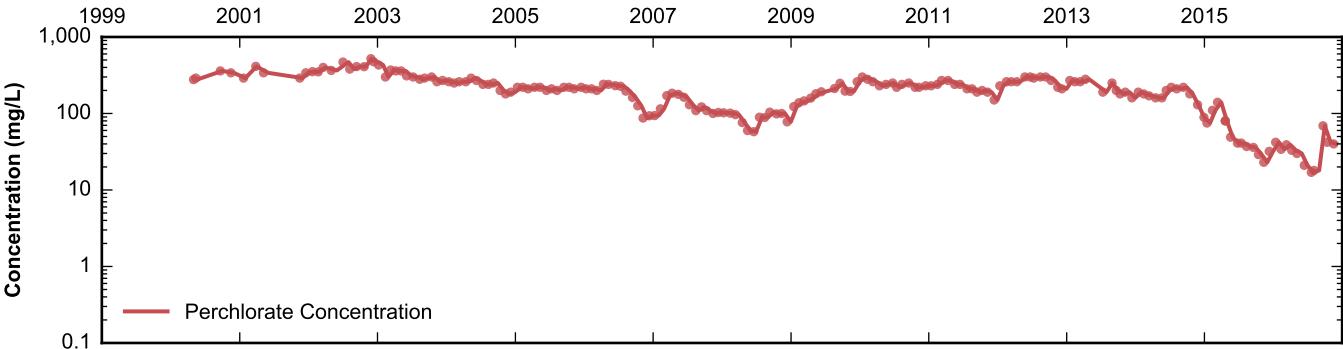

Data Sheet for Well MW-K4
Nevada Environmental Response Trust Site
Henderson, Nevada