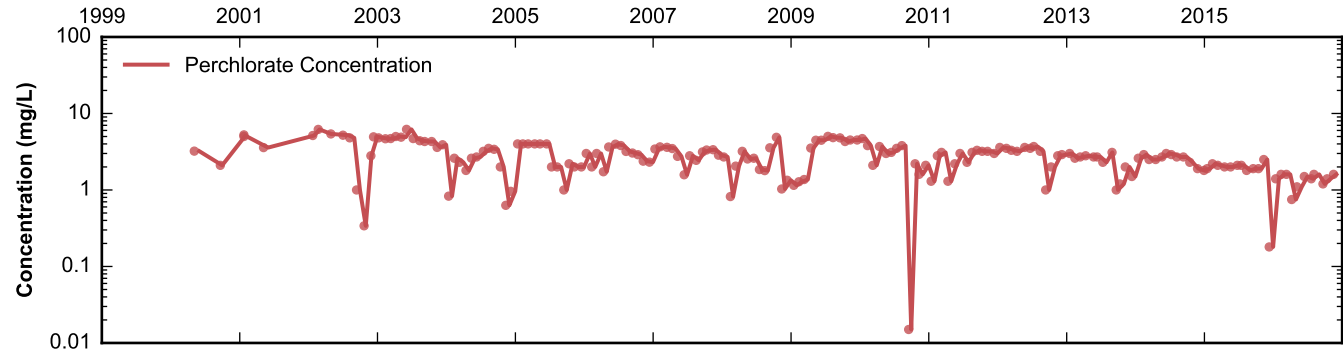

Data Sheet for Well PC-53
Nevada Environmental Response Trust Site
Henderson, Nevada