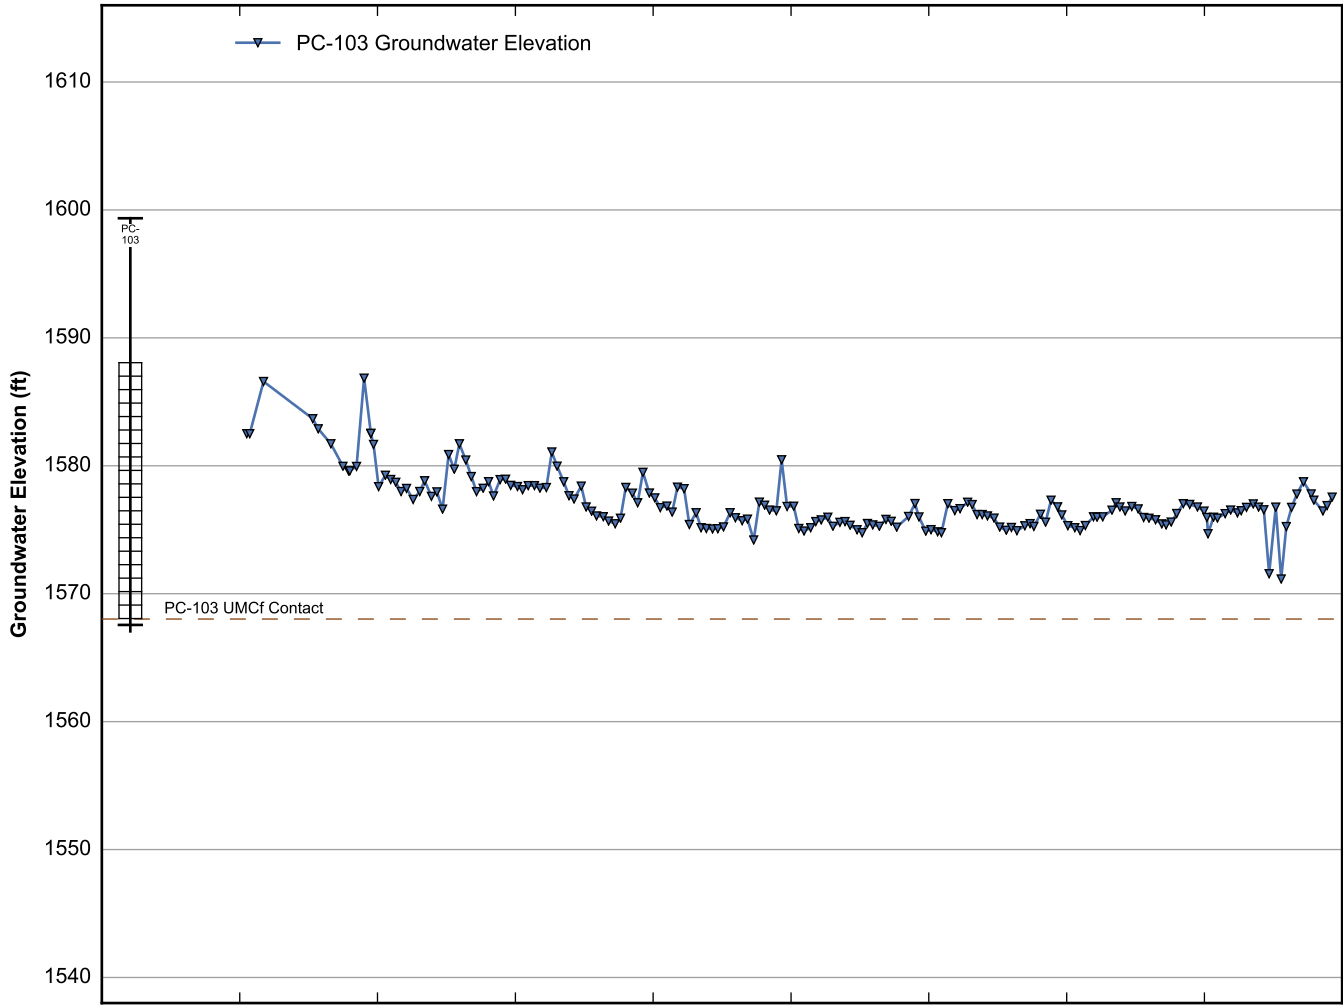

Data Sheet for Well PC-103
Nevada Environmental Response Trust Site
Henderson, Nevada