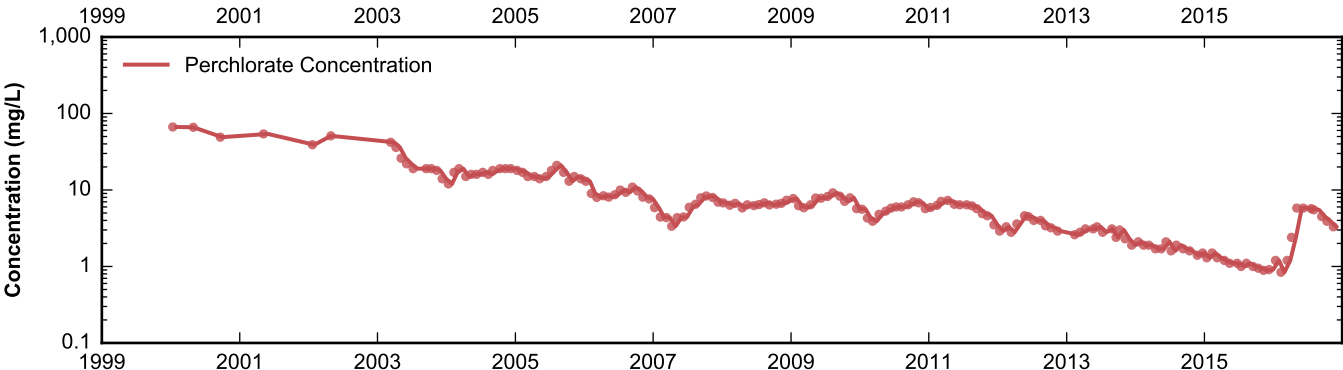

Data Sheet for Well PC-60
Nevada Environmental Response Trust Site
Henderson, Nevada