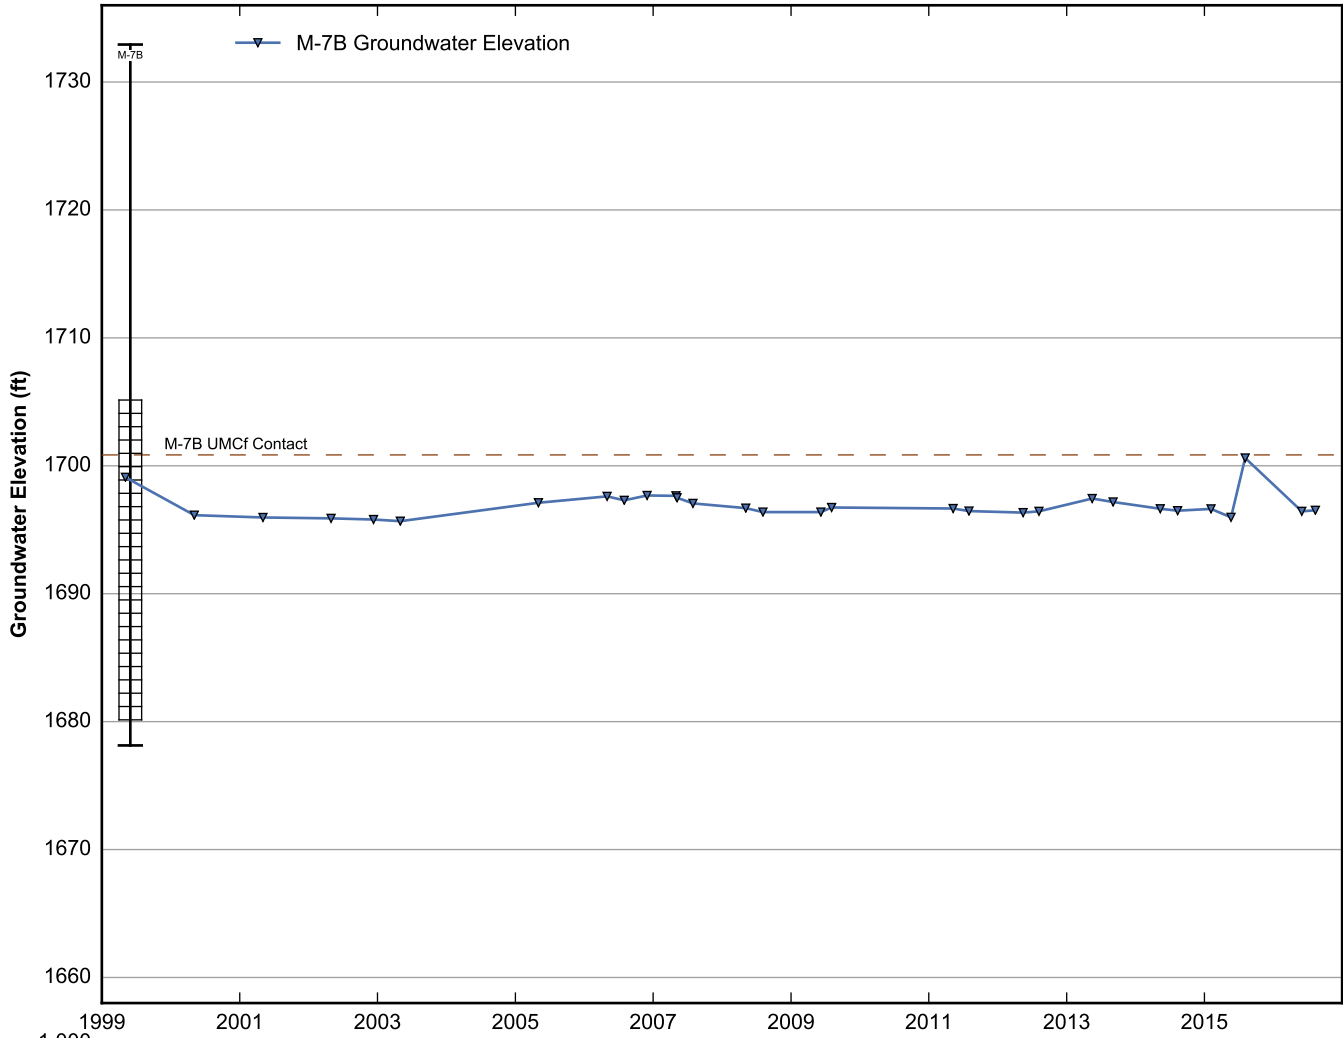

Data Sheet for Well M-7B
Nevada Environmental Response Trust Site
Henderson, Nevada