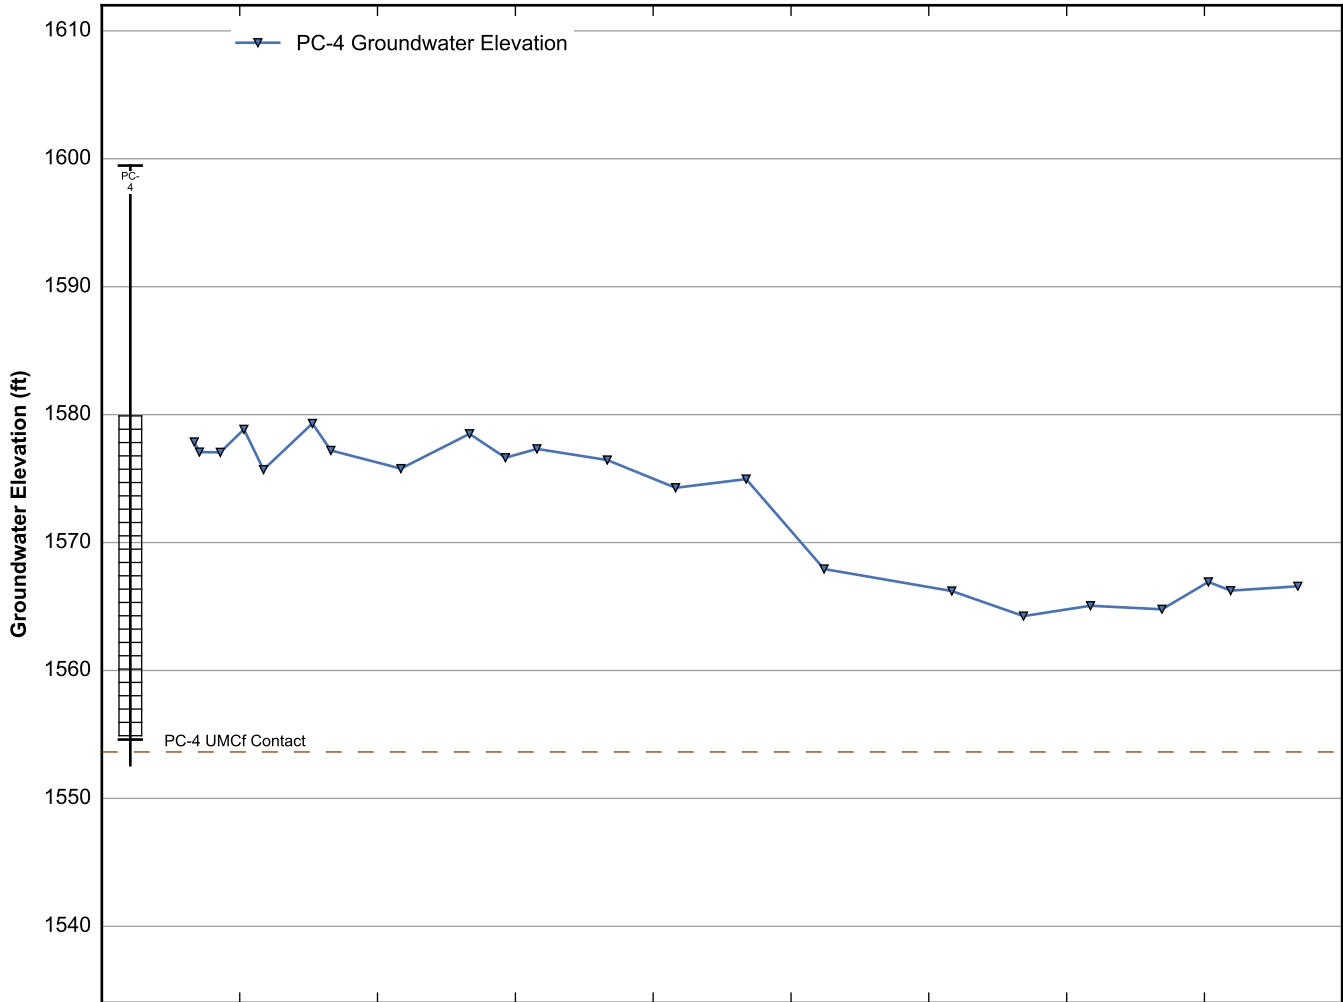

Data Sheet for Well PC-4
Nevada Environmental Response Trust Site
Henderson, Nevada