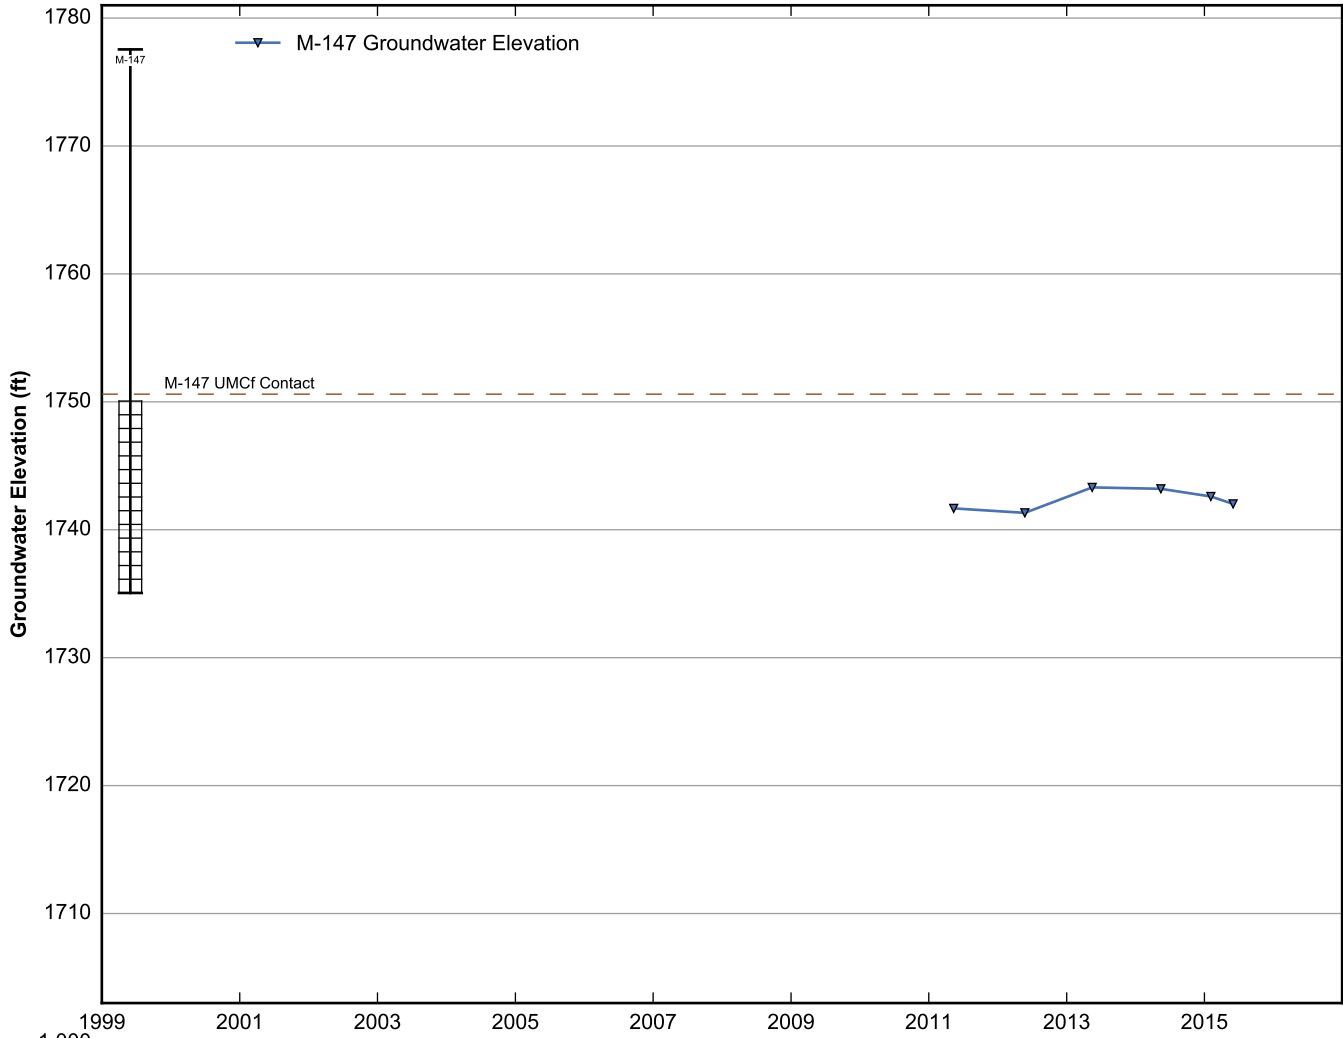

Data Sheet for Well M-147
Nevada Environmental Response Trust Site
Henderson, Nevada