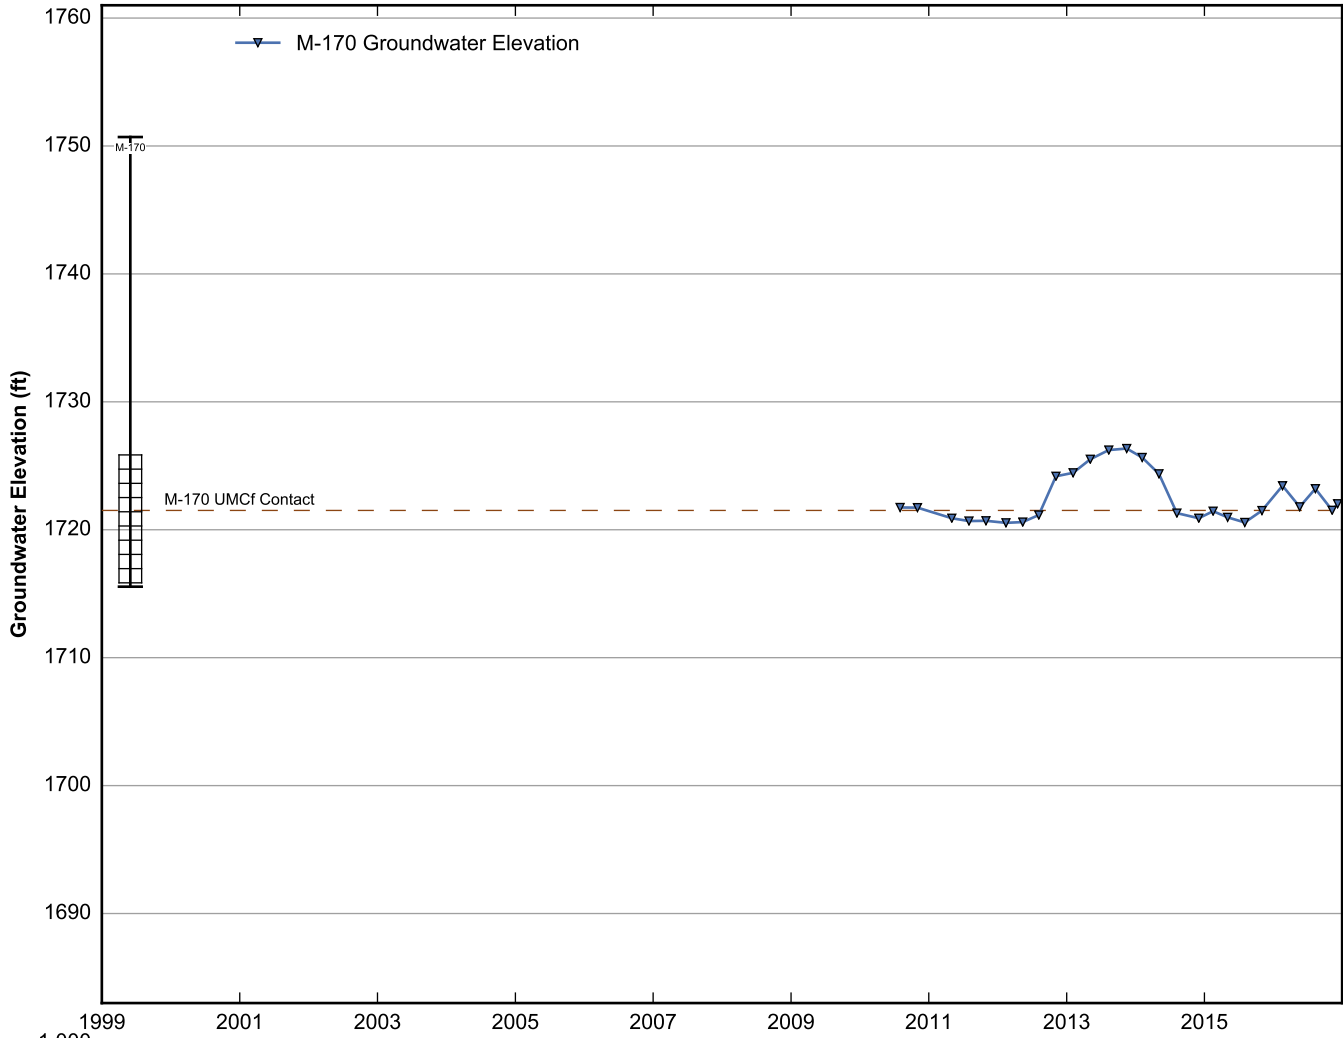

Data Sheet for Well M-170
Nevada Environmental Response Trust Site
Henderson, Nevada