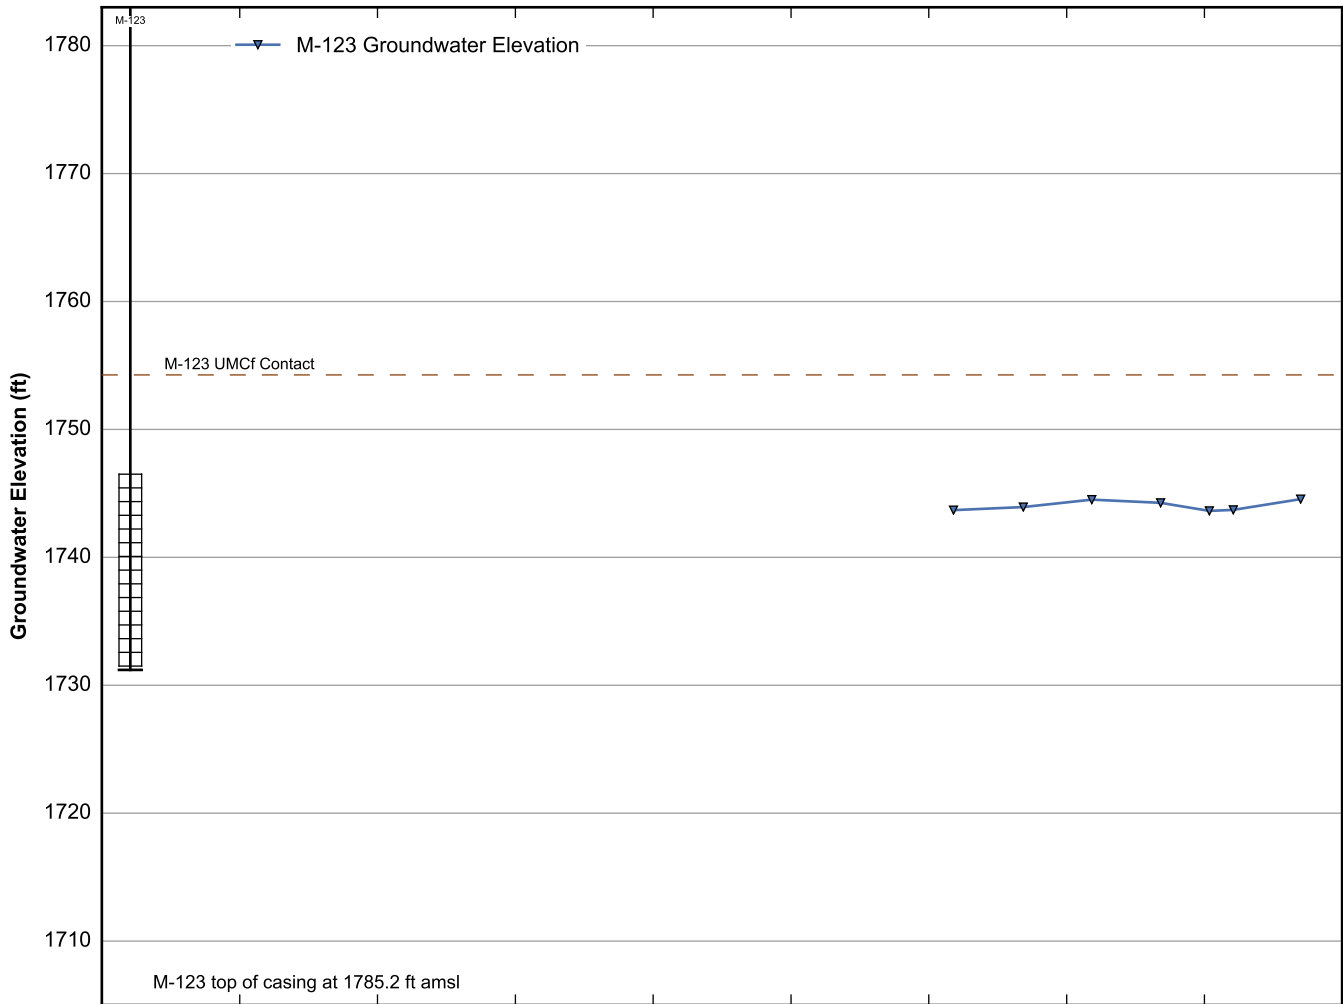

Data Sheet for Well M-123
Nevada Environmental Response Trust Site
Henderson, Nevada