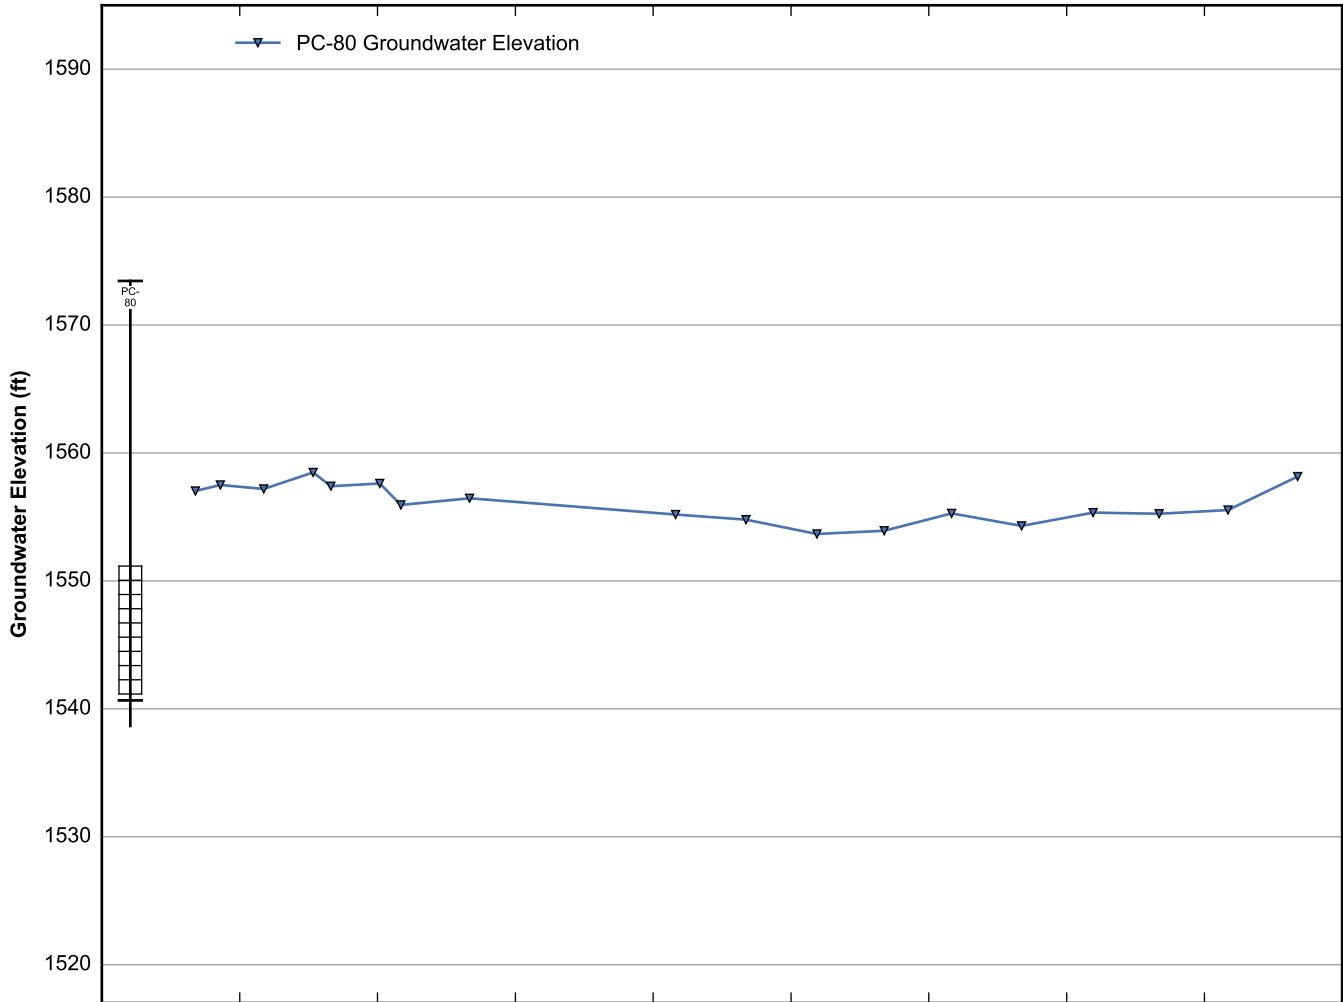

Data Sheet for Well PC-80
Nevada Environmental Response Trust Site
Henderson, Nevada