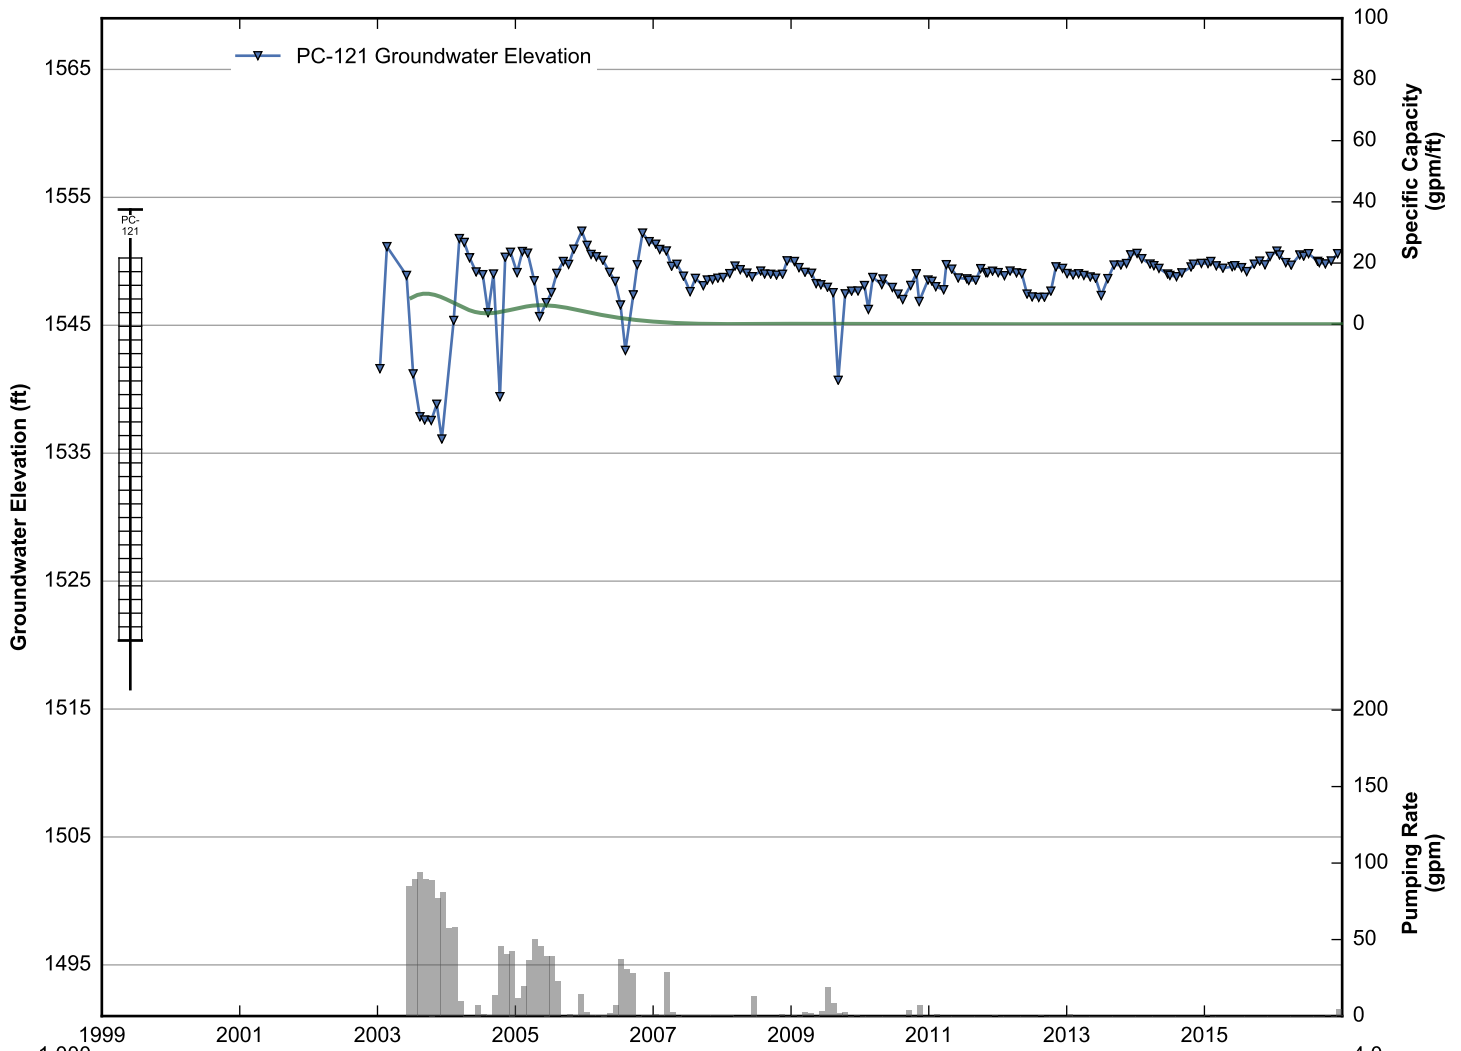

Data Sheet for Well PC-121
Nevada Environmental Response Trust Site
Henderson, Nevada