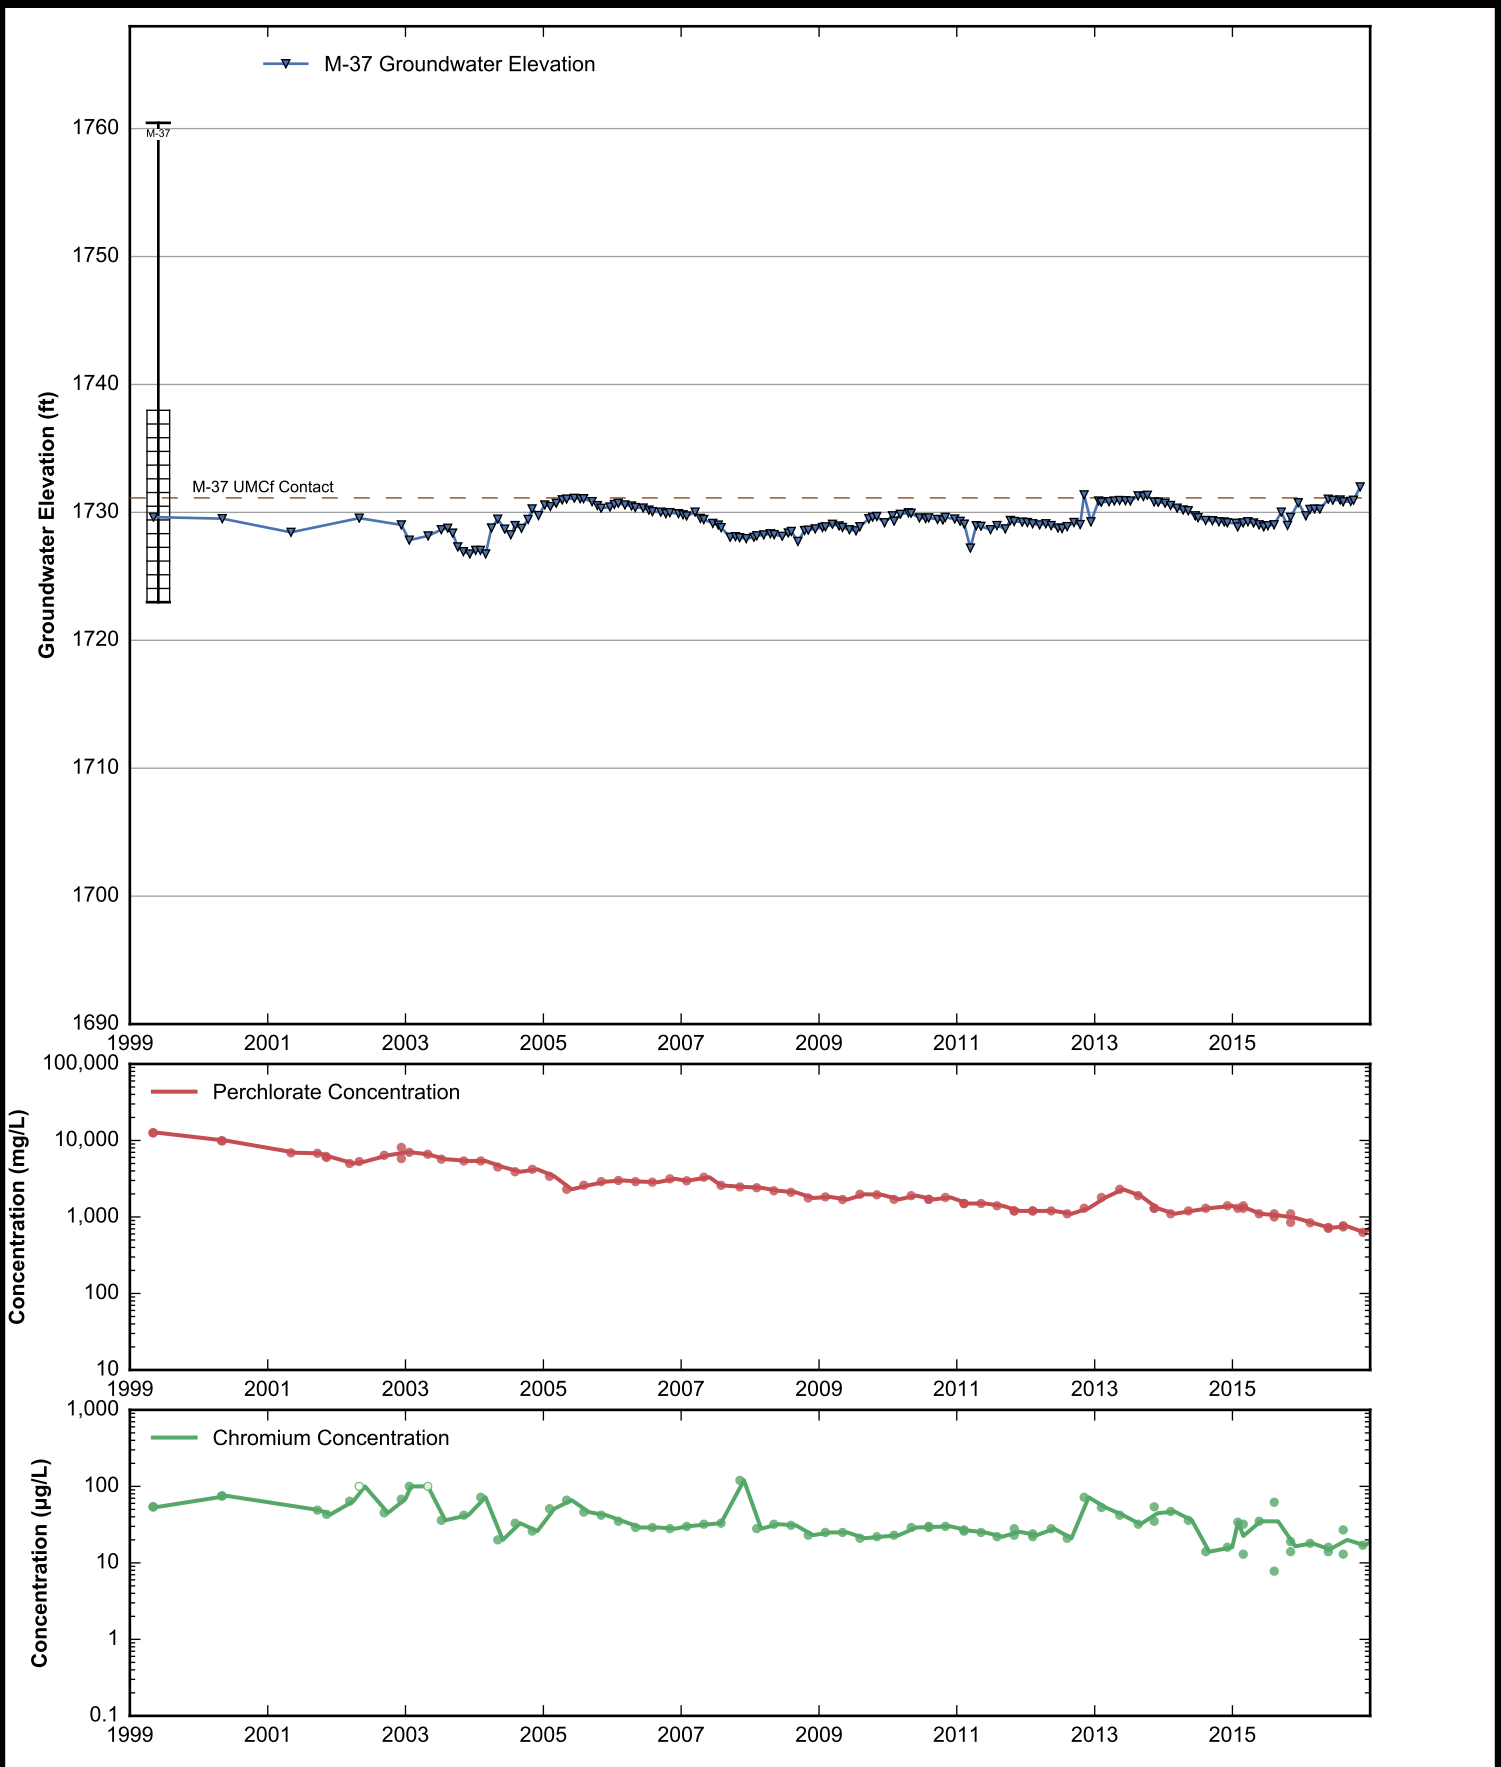

Data Sheet for Well M-37
Nevada Environmental Response Trust Site
Henderson, Nevada