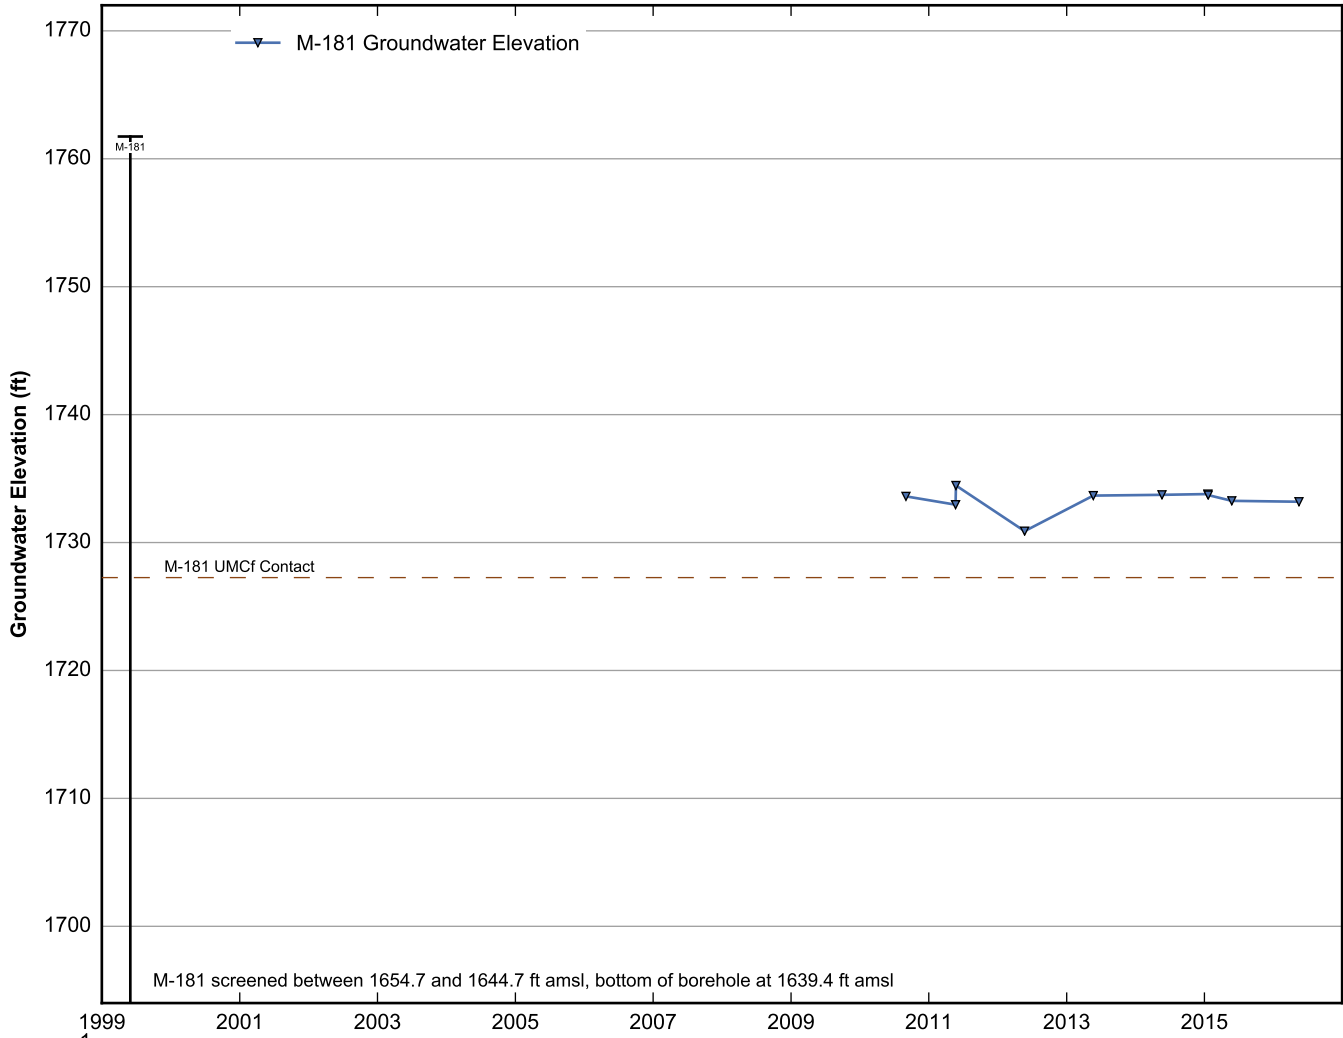

Data Sheet for Well M-181
Nevada Environmental Response Trust Site
Henderson, Nevada