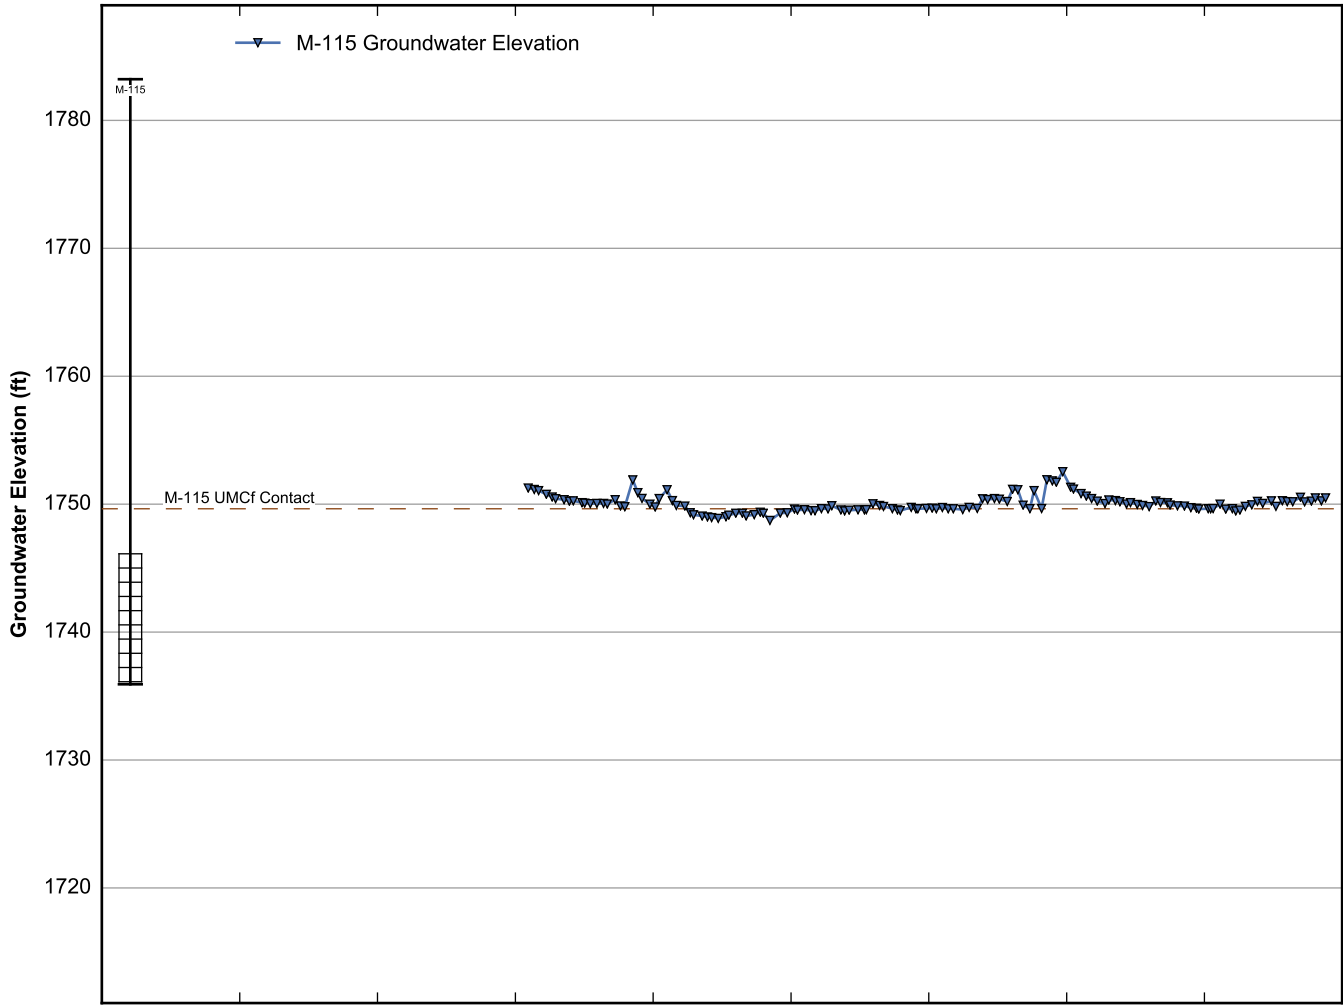

Data Sheet for Well M-115
Nevada Environmental Response Trust Site
Henderson, Nevada