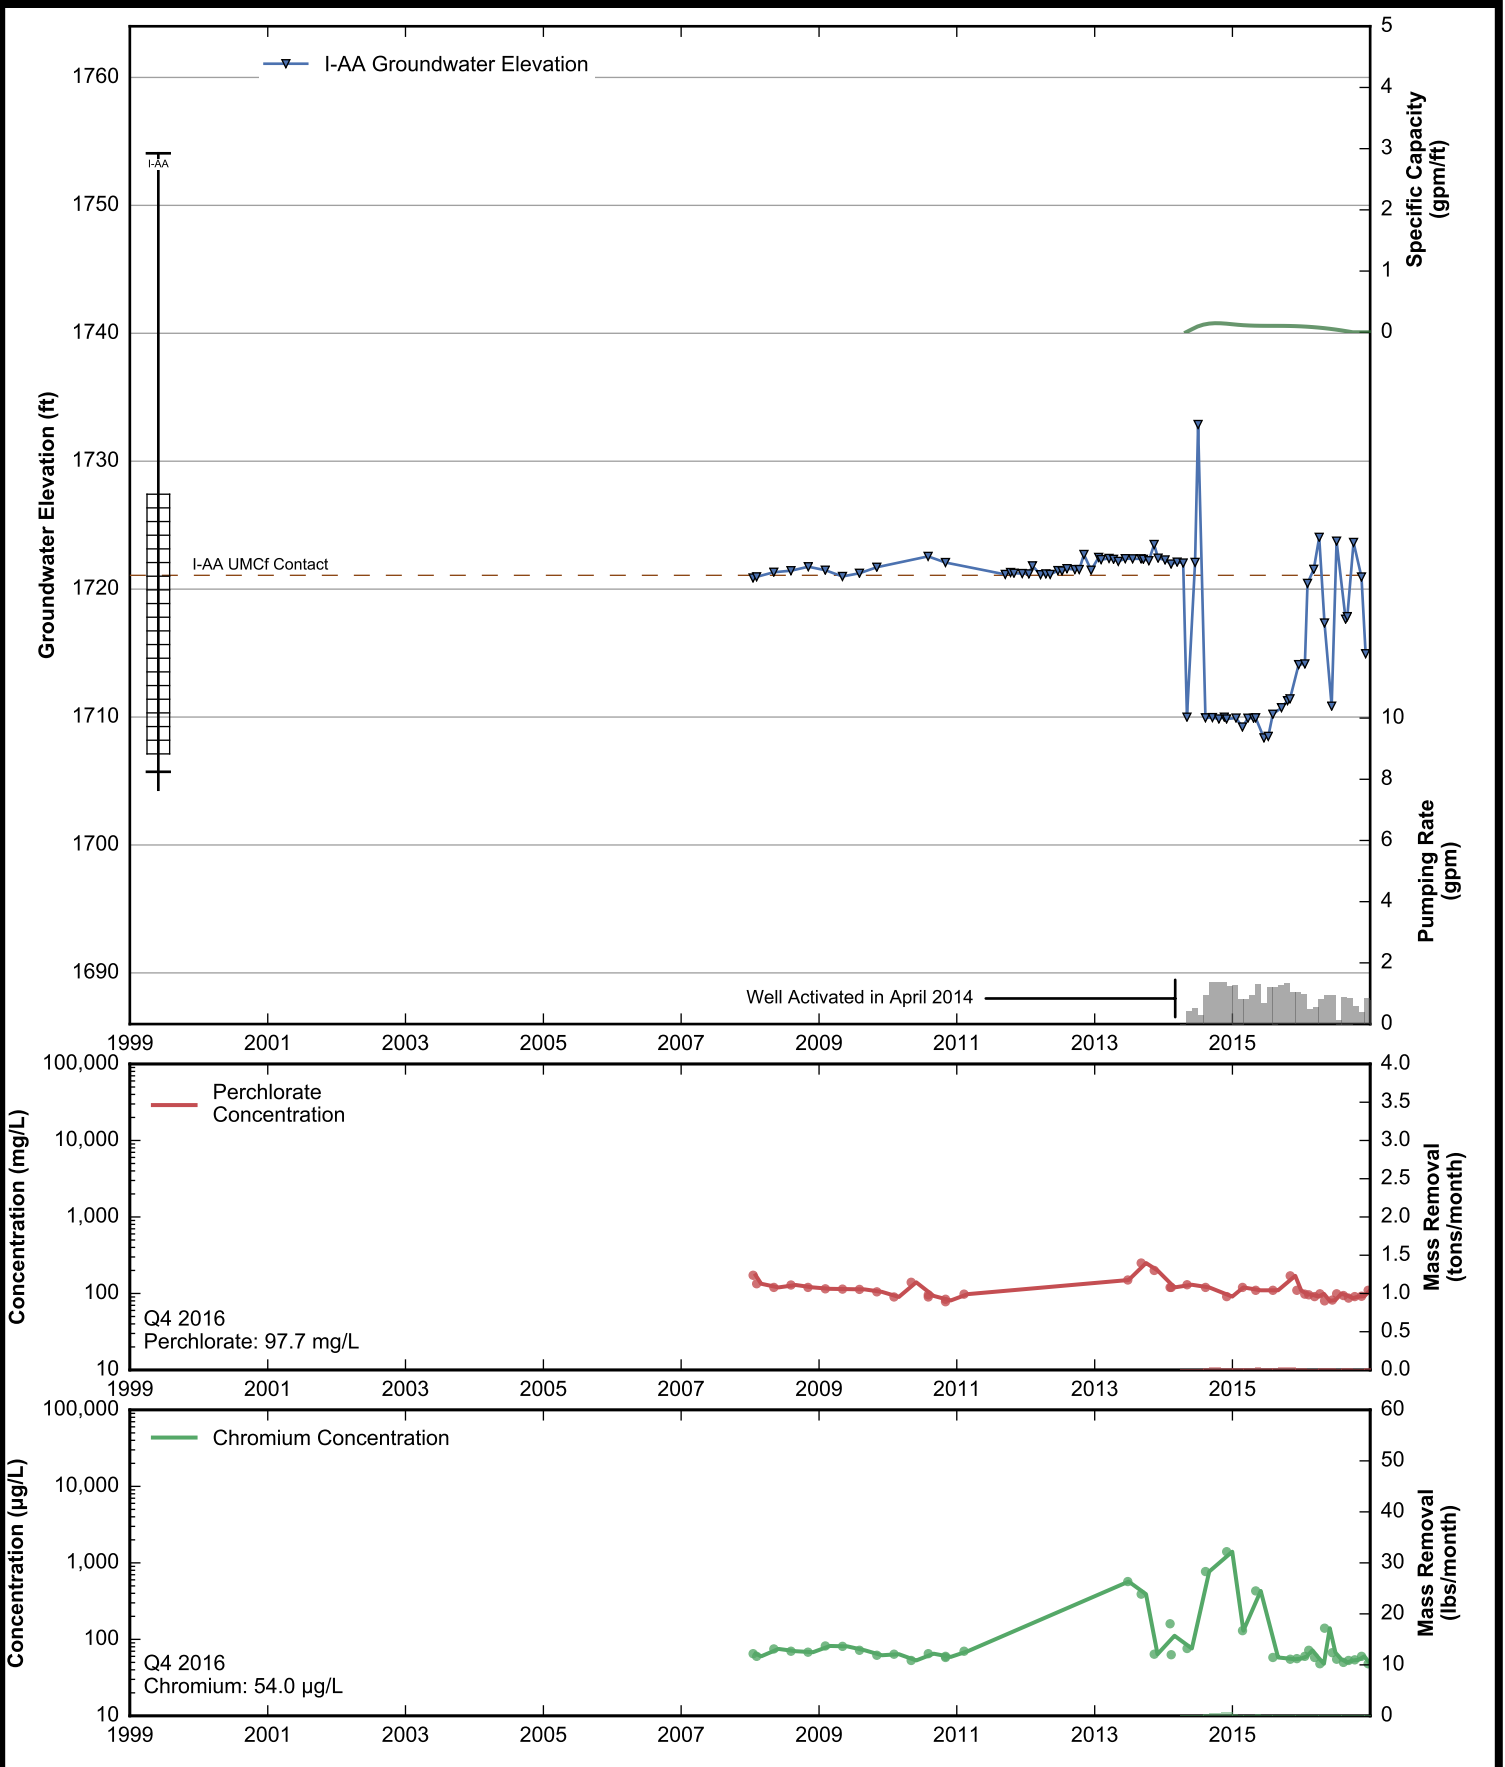

Data Sheet for Well I-AA
Nevada Environmental Response Trust Site
Henderson, Nevada