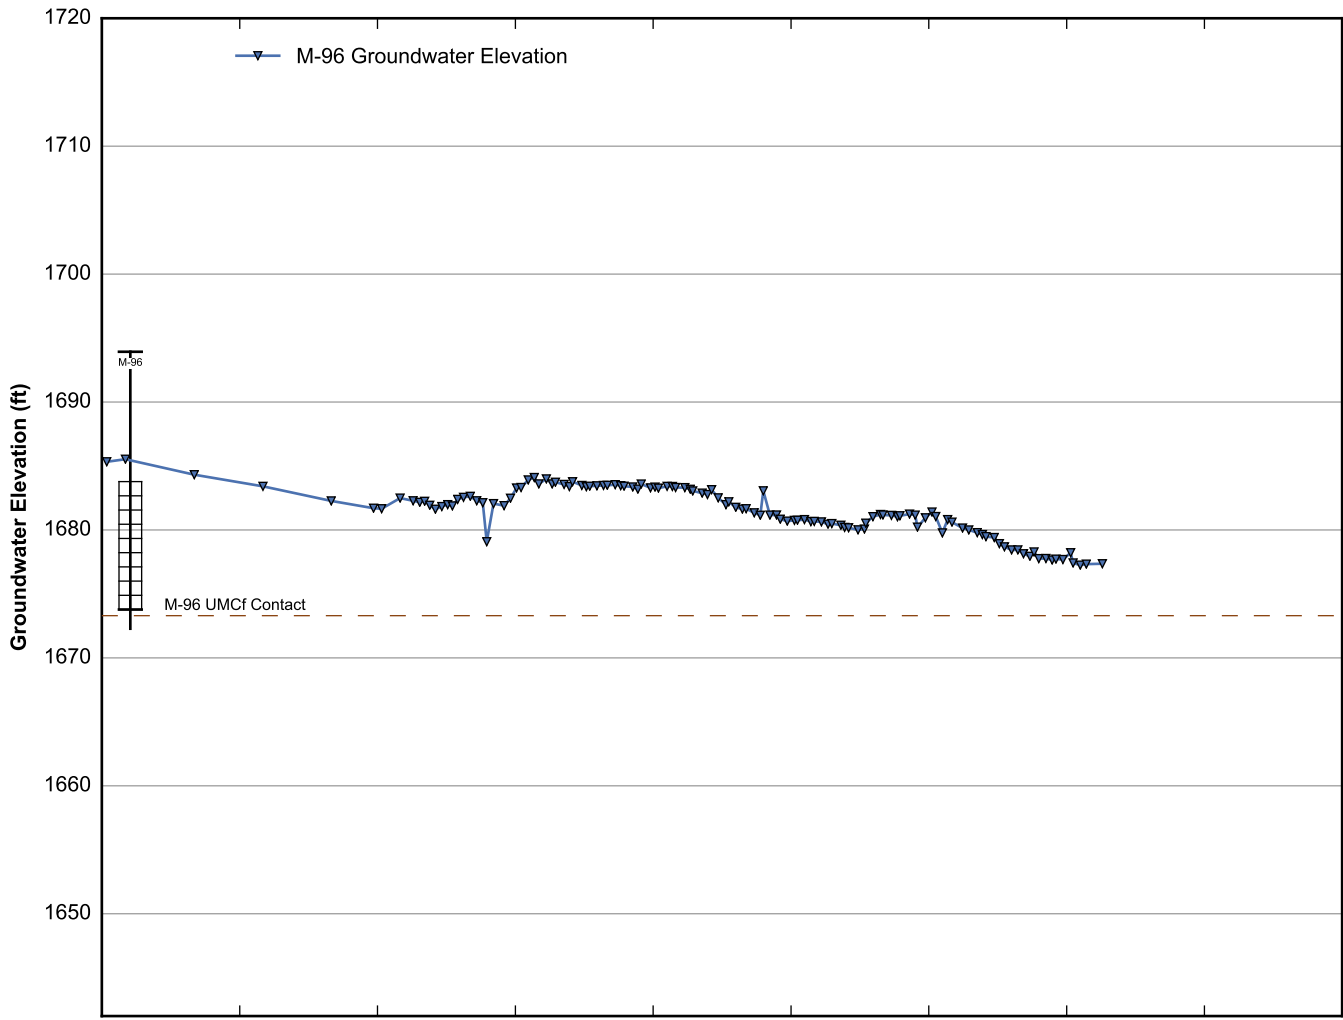

Data Sheet for Well M-96
Nevada Environmental Response Trust Site
Henderson, Nevada