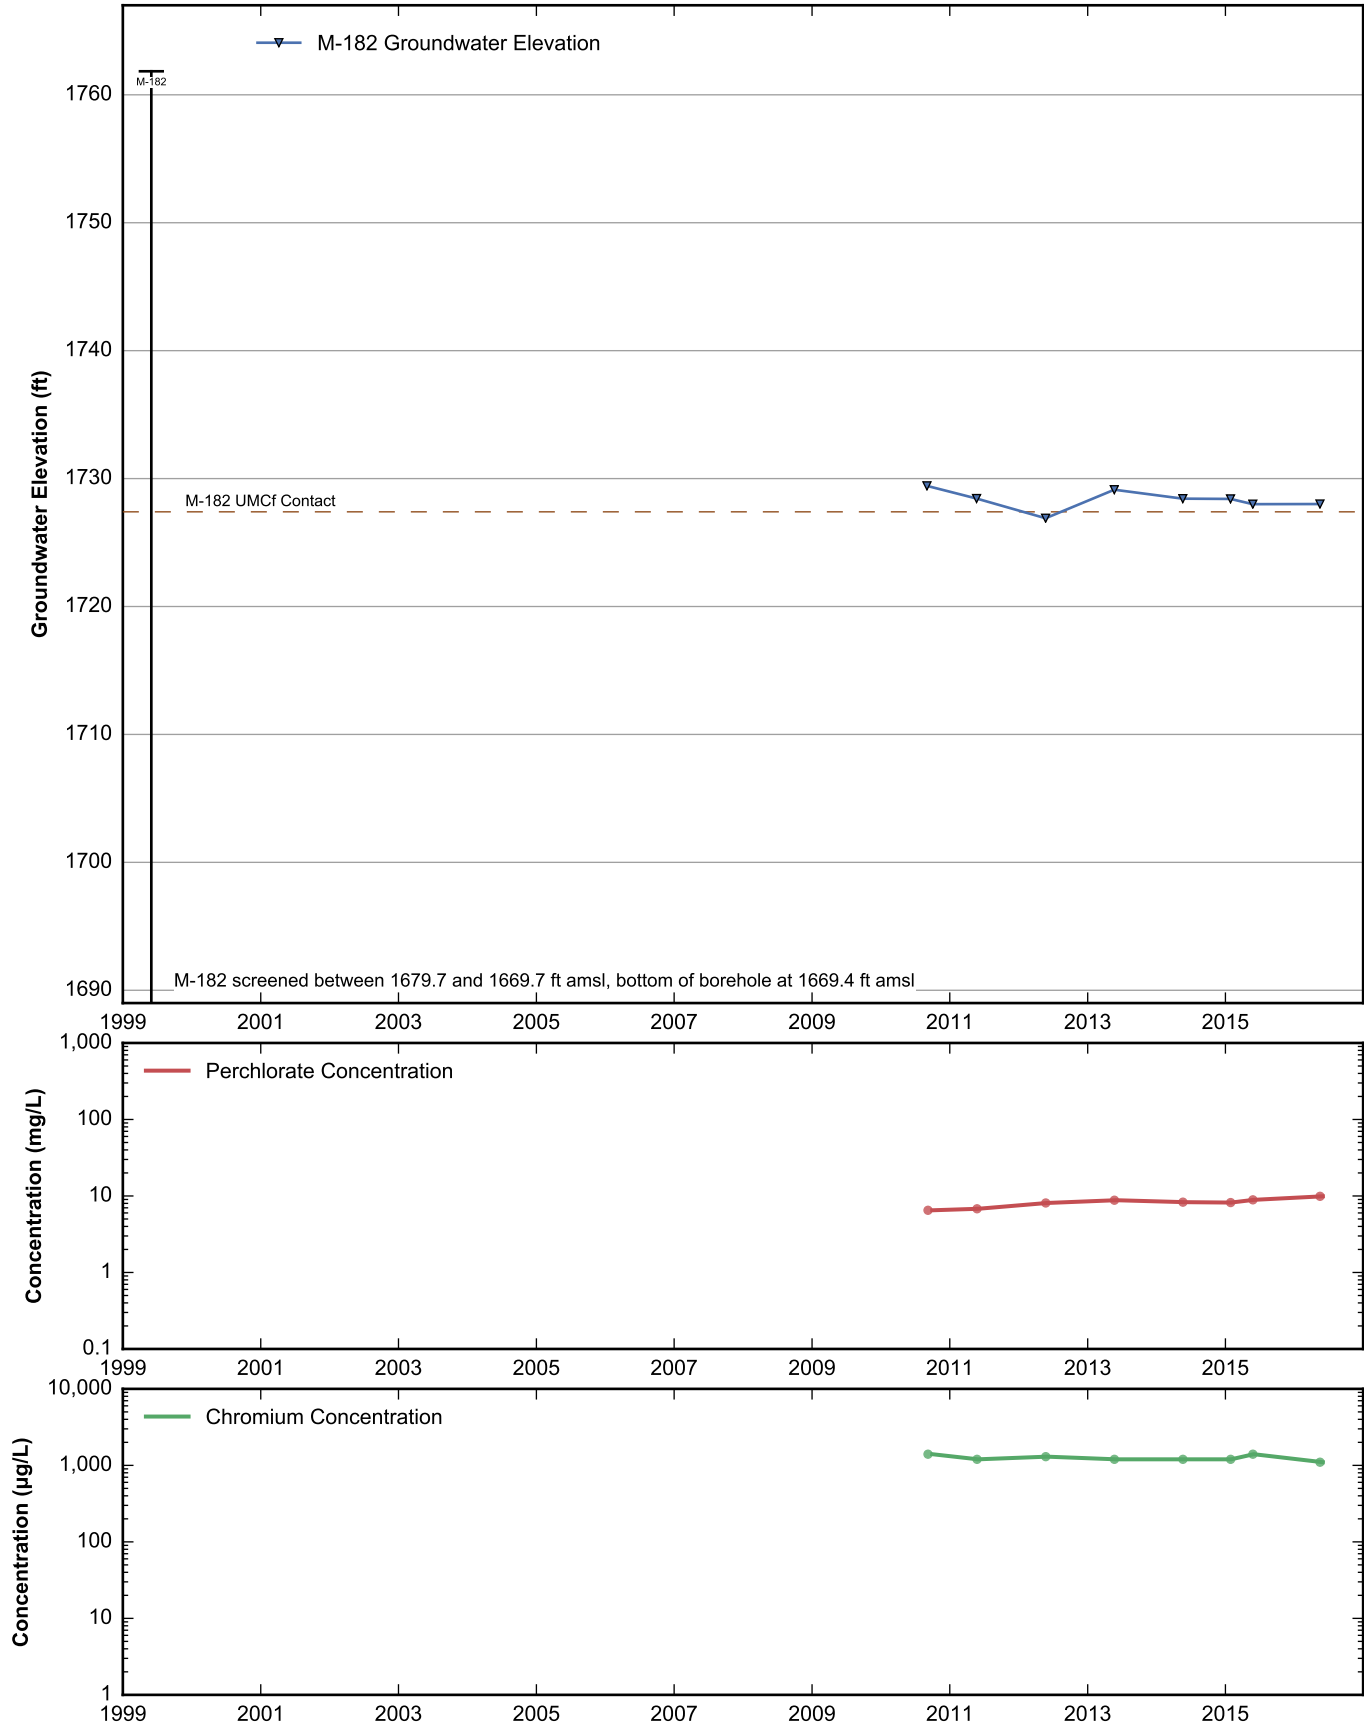

Data Sheet for Well M-182
Nevada Environmental Response Trust Site
Henderson, Nevada