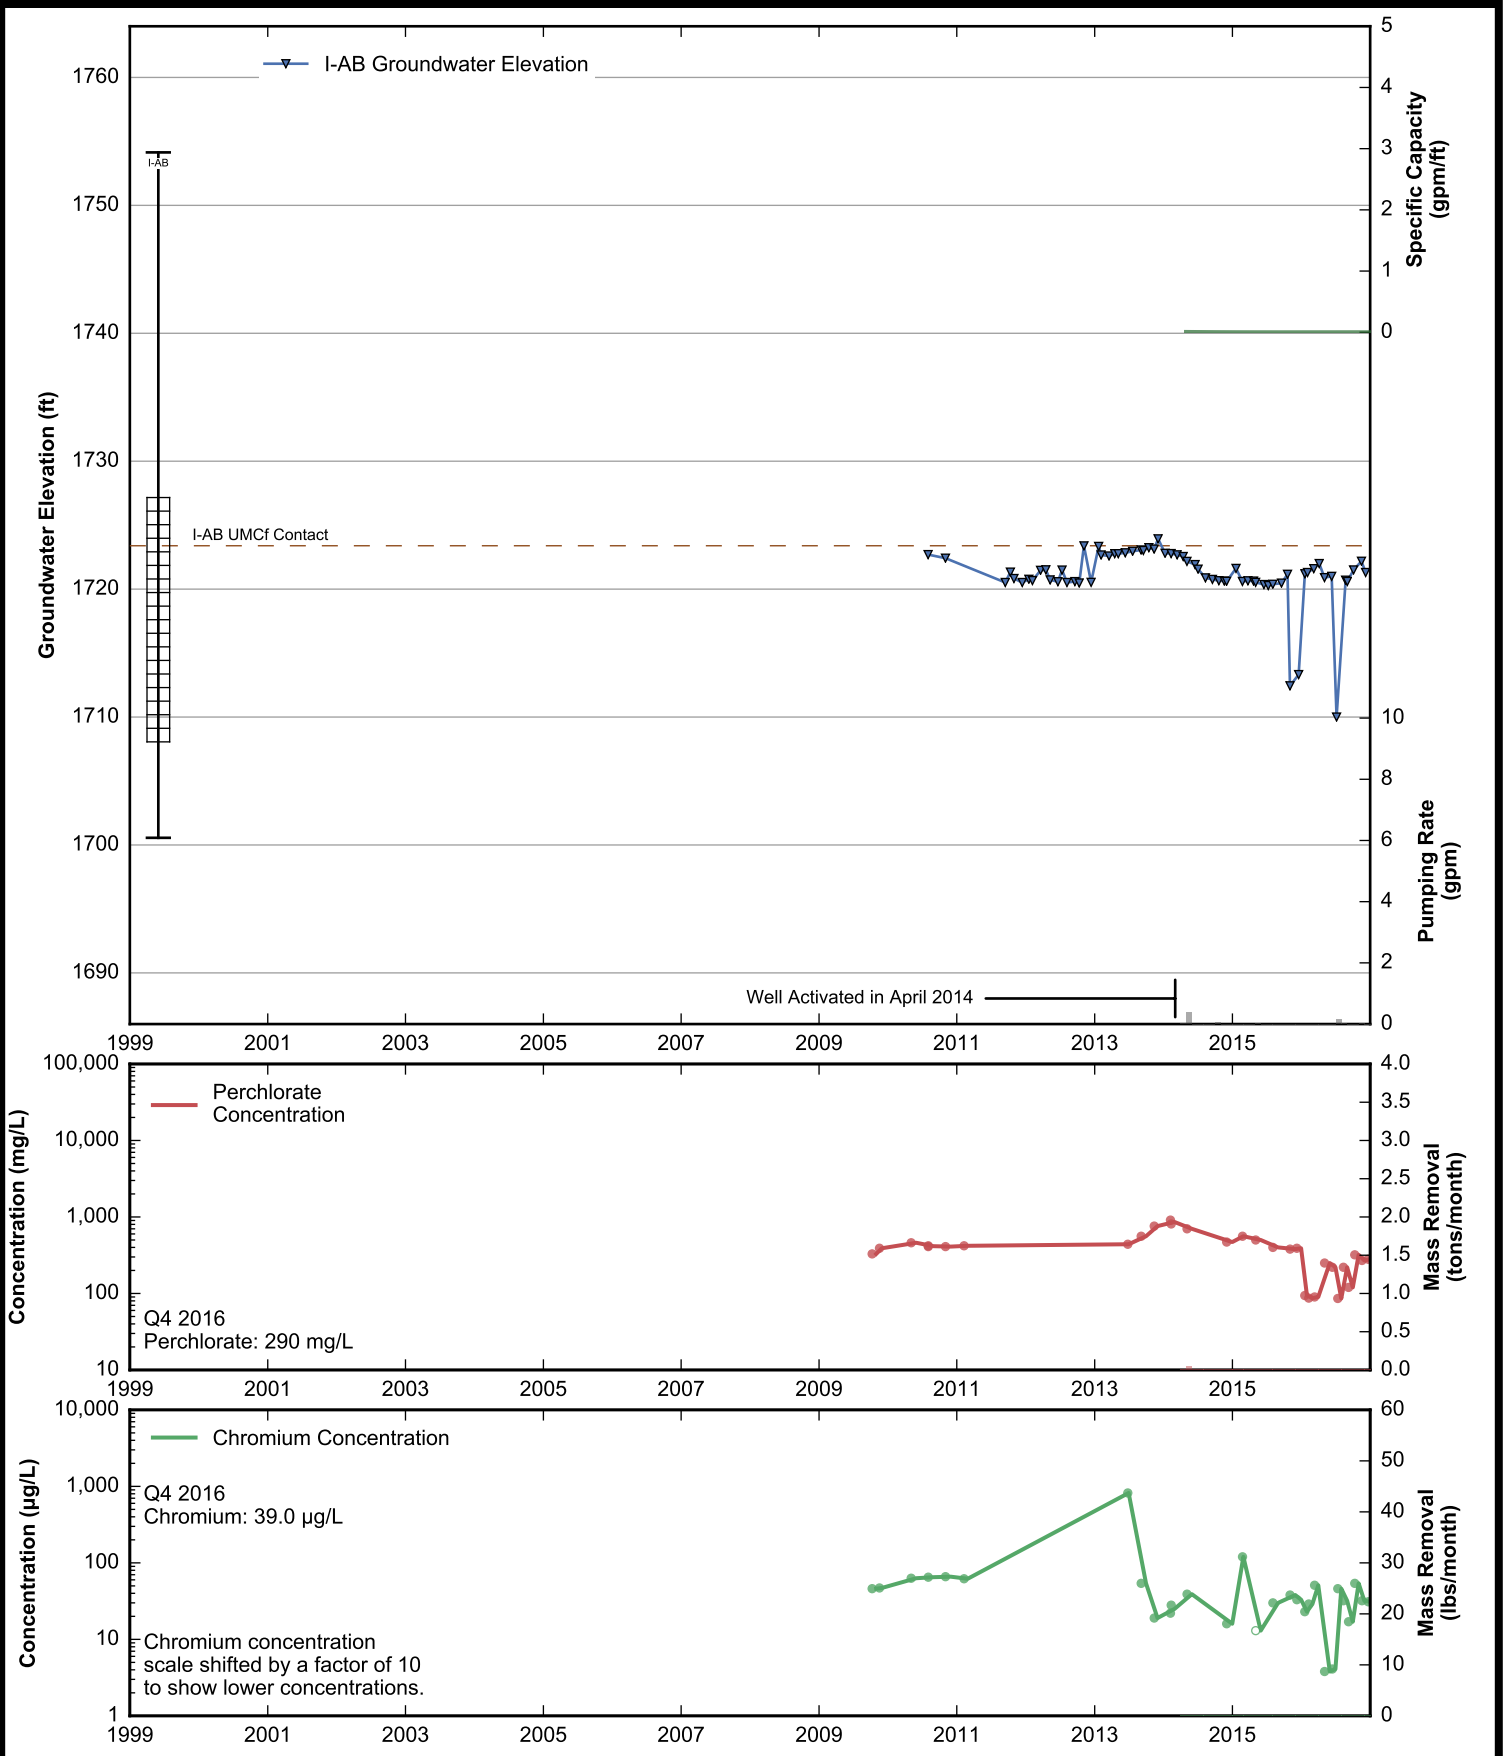

Data Sheet for Well I-AB
Nevada Environmental Response Trust Site
Henderson, Nevada