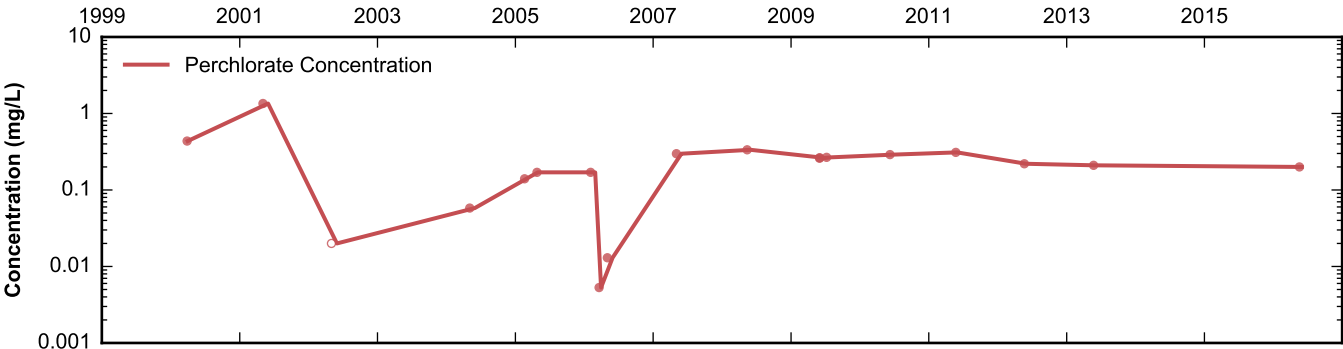

Data Sheet for Well M-103
Nevada Environmental Response Trust Site
Henderson, Nevada