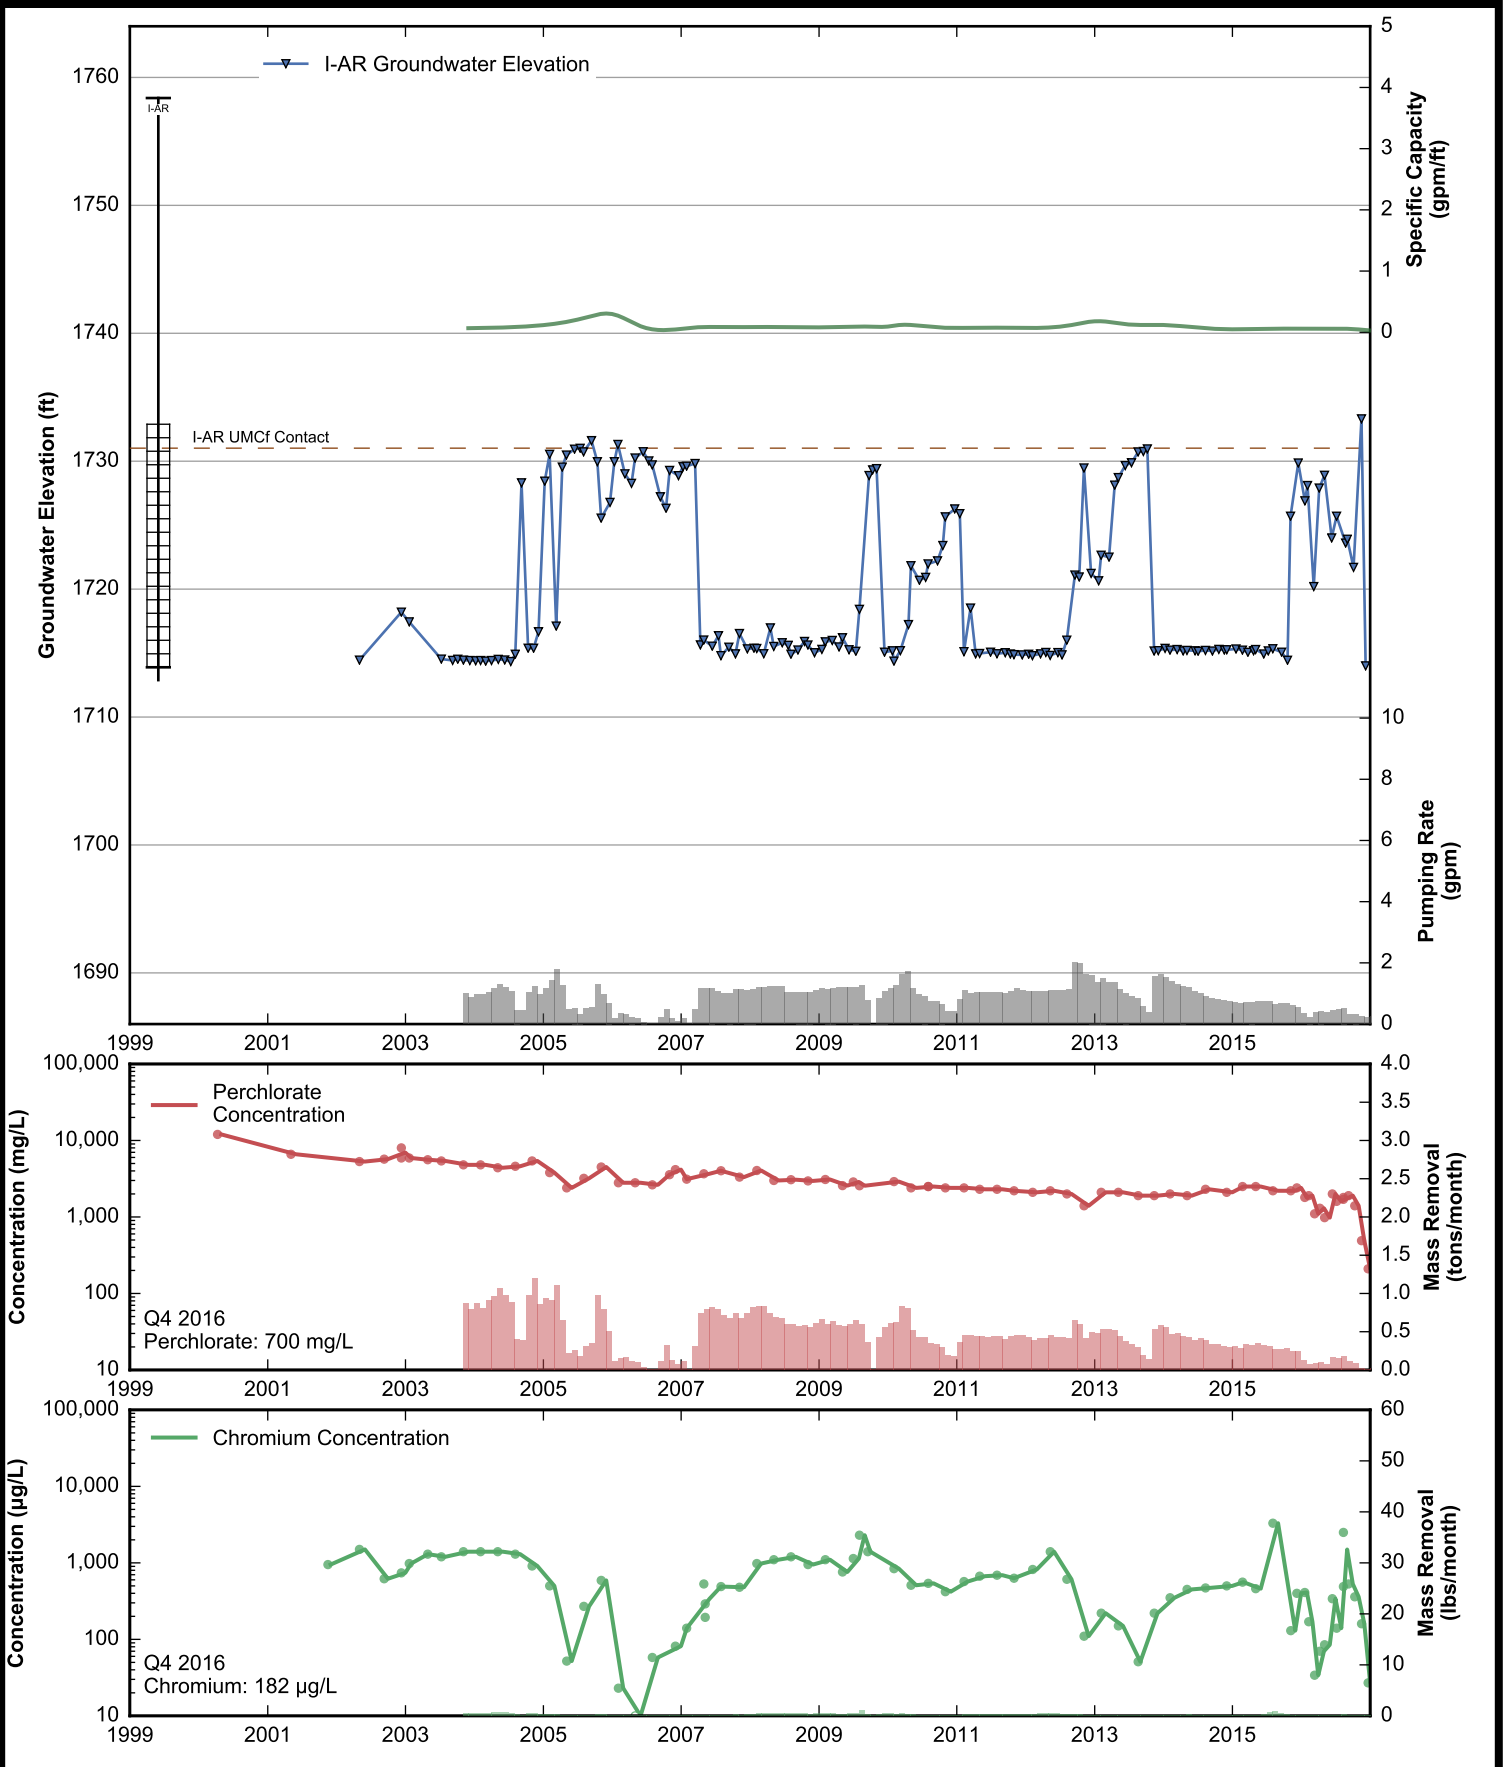

Data Sheet for Well I-AR
Nevada Environmental Response Trust Site
Henderson, Nevada