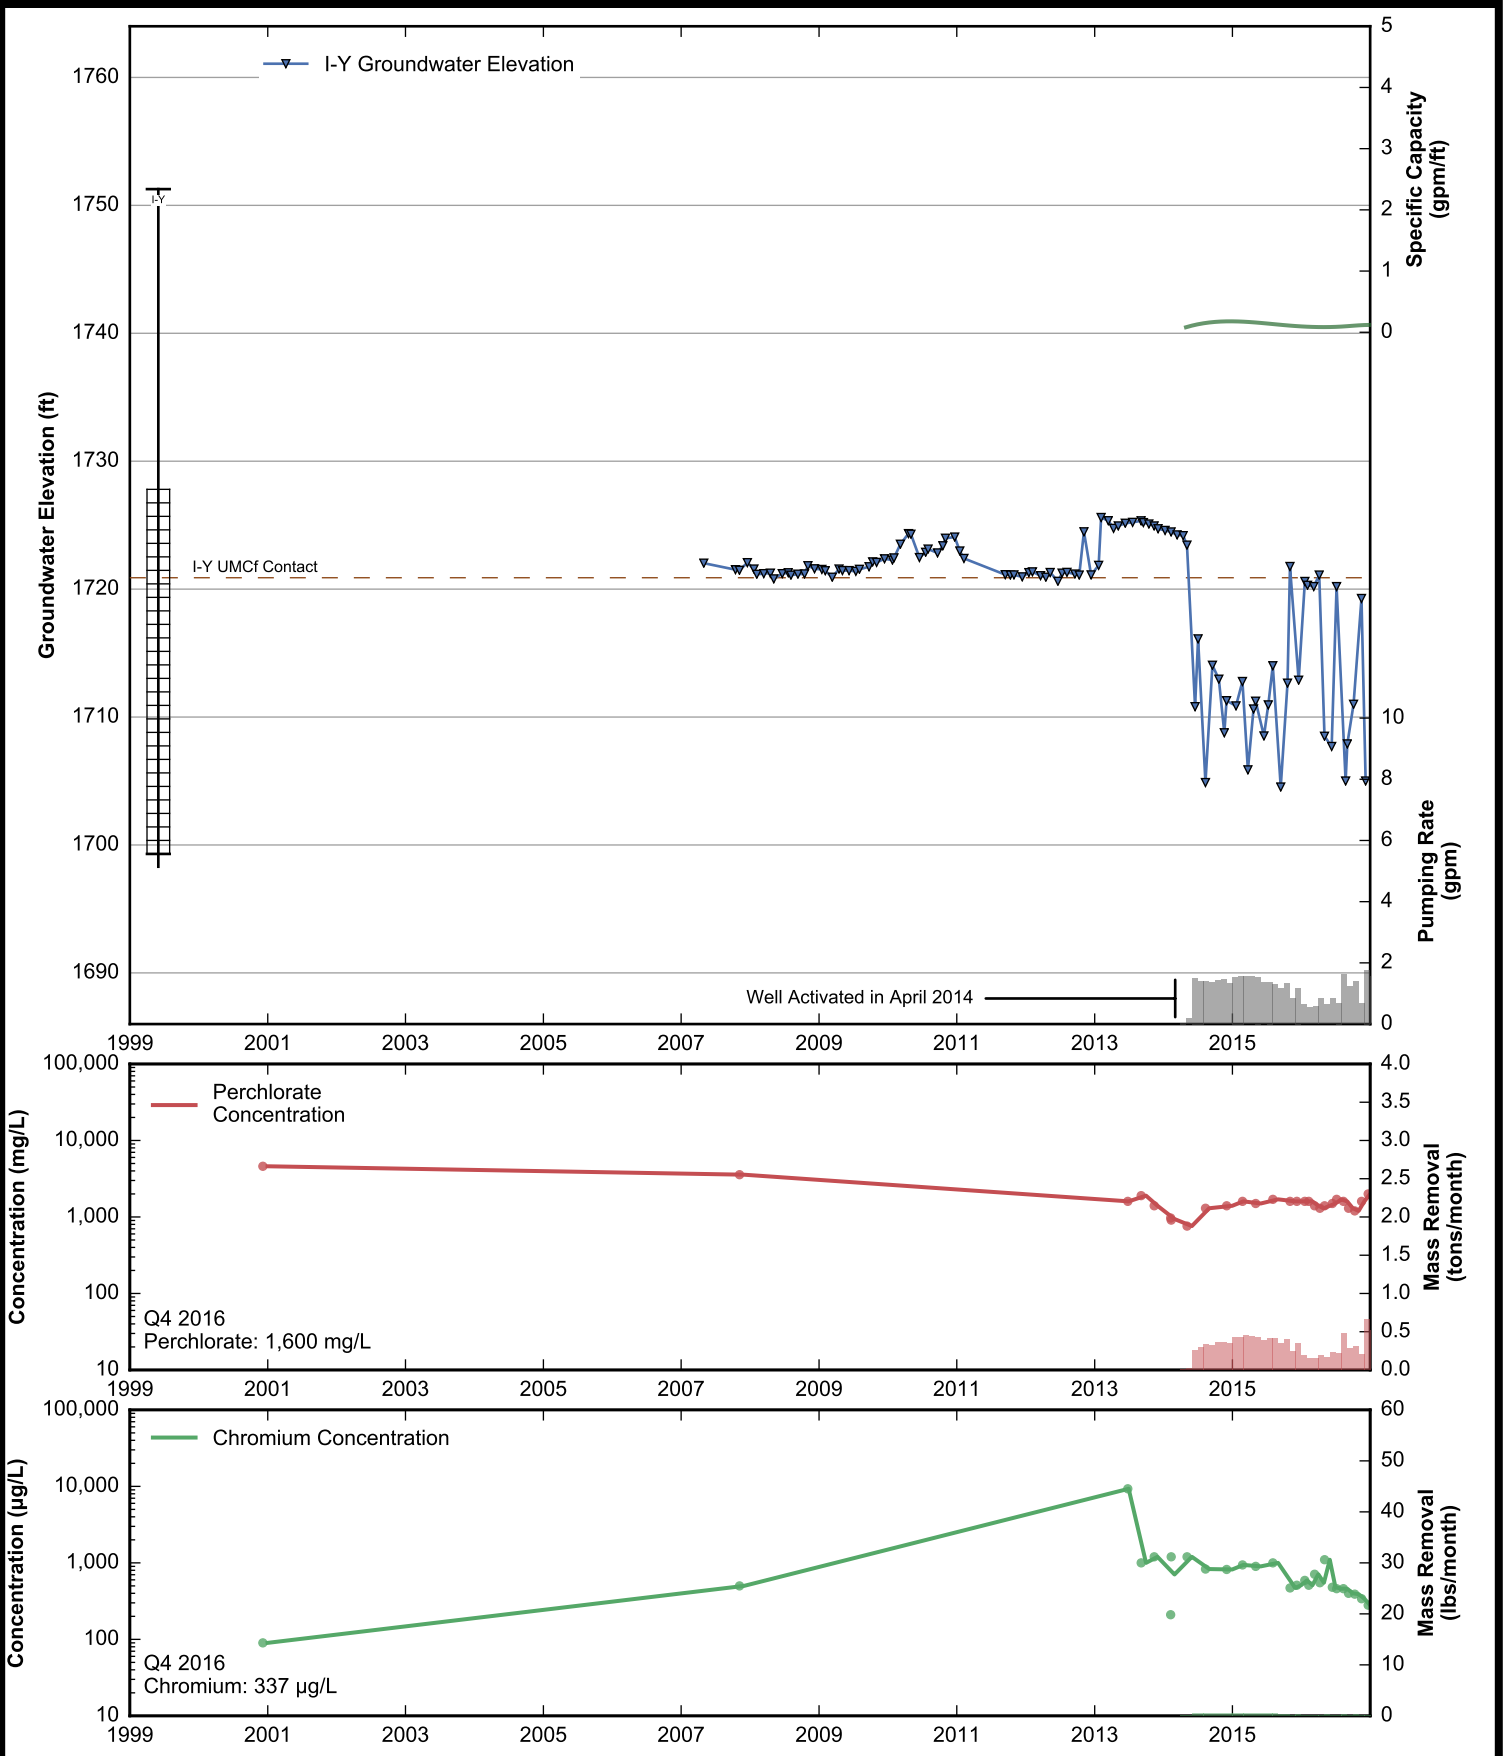

Data Sheet for Well I-Y
Nevada Environmental Response Trust Site
Henderson, Nevada