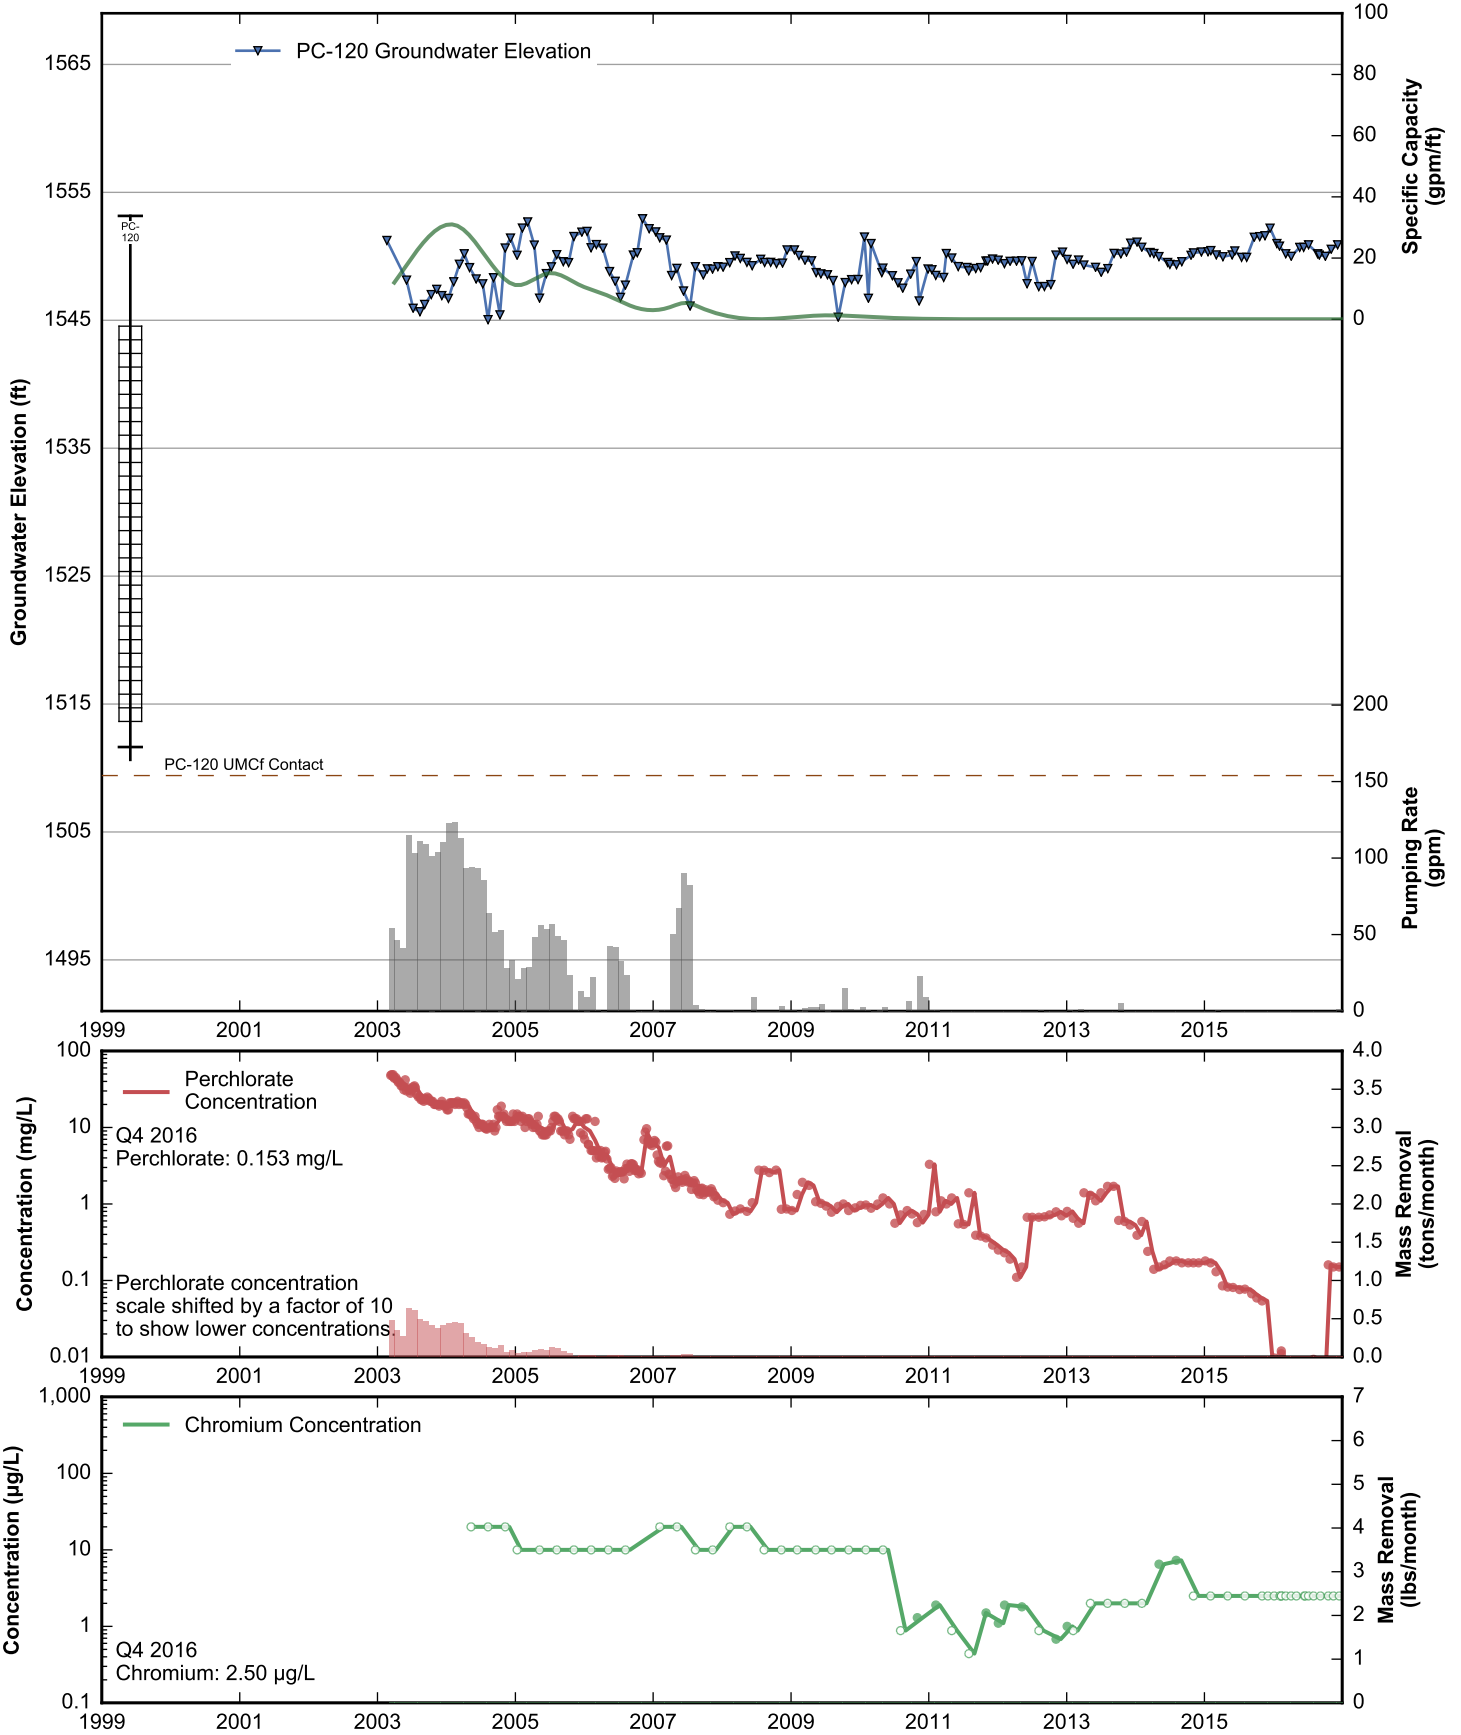

Data Sheet for Well PC-120
Nevada Environmental Response Trust Site
Henderson, Nevada