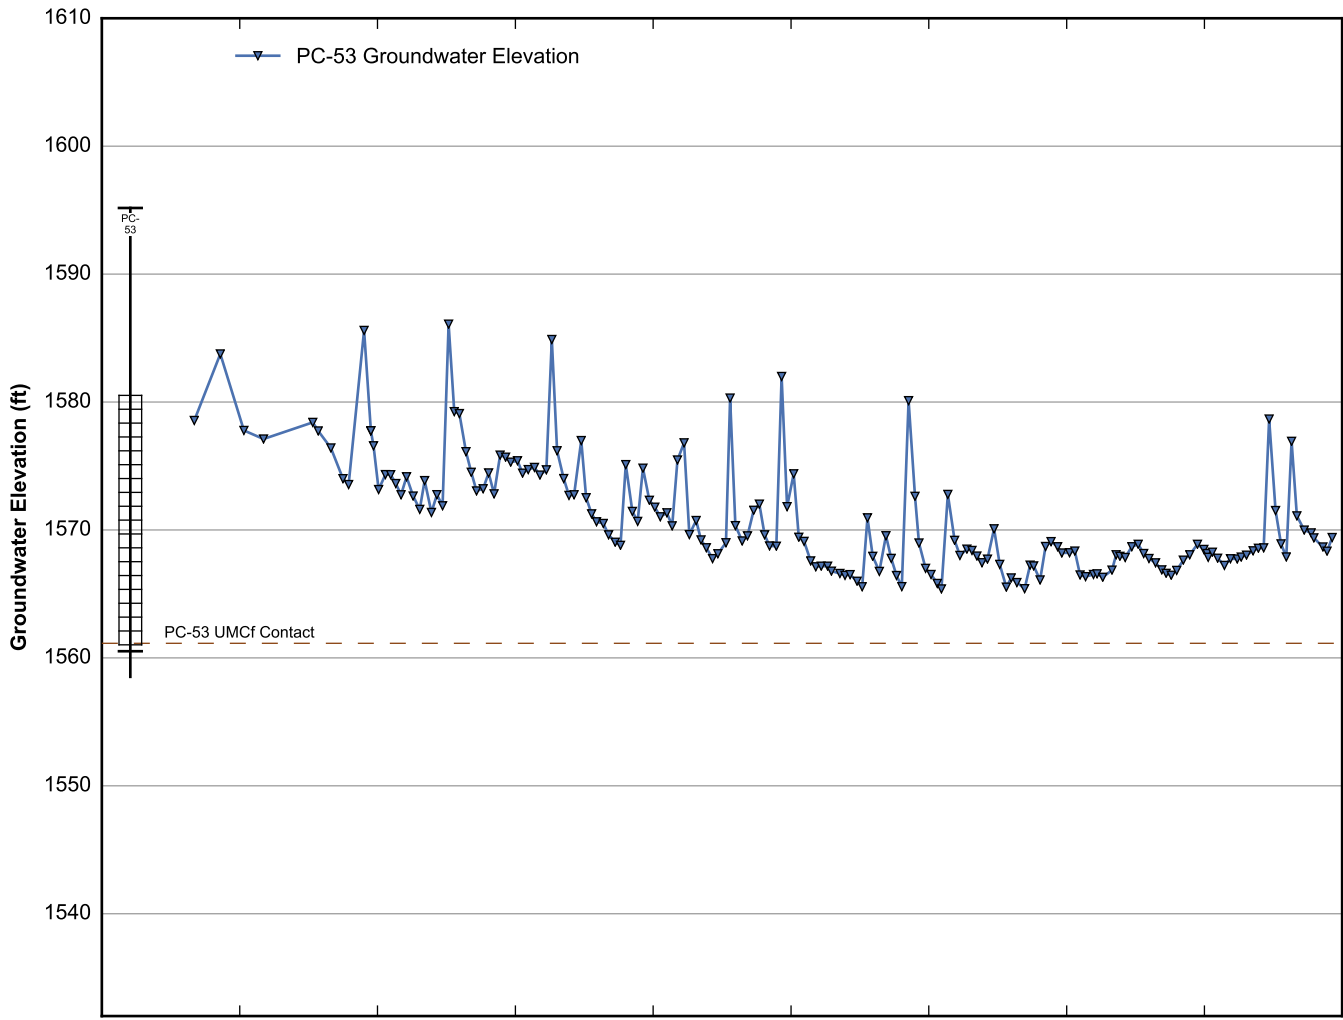

Data Sheet for Well PC-53
Nevada Environmental Response Trust Site
Henderson, Nevada