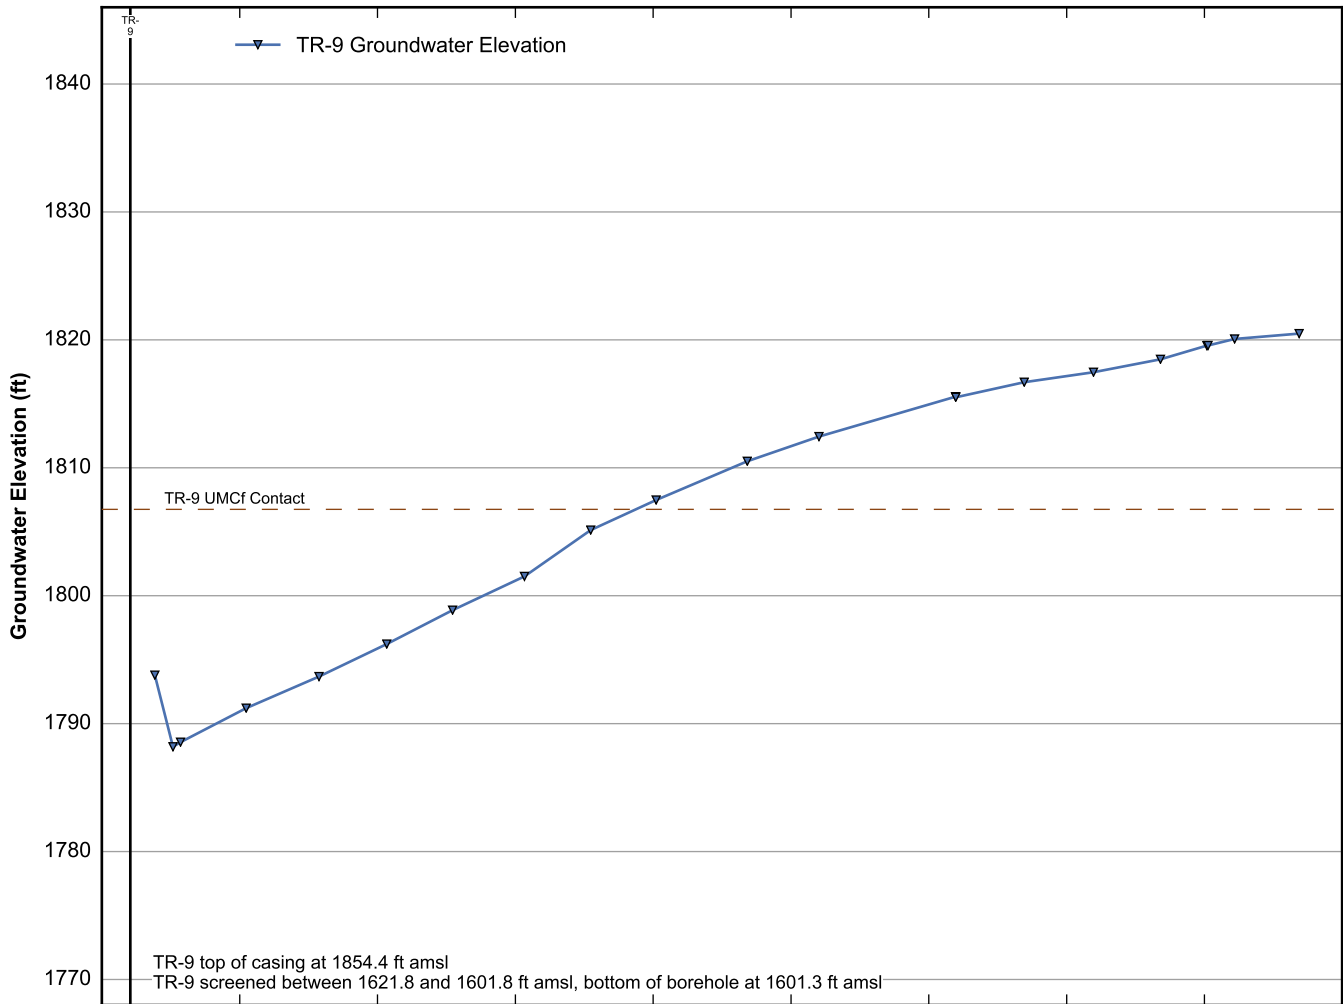

Data Sheet for Well TR-9
Nevada Environmental Response Trust Site
Henderson, Nevada