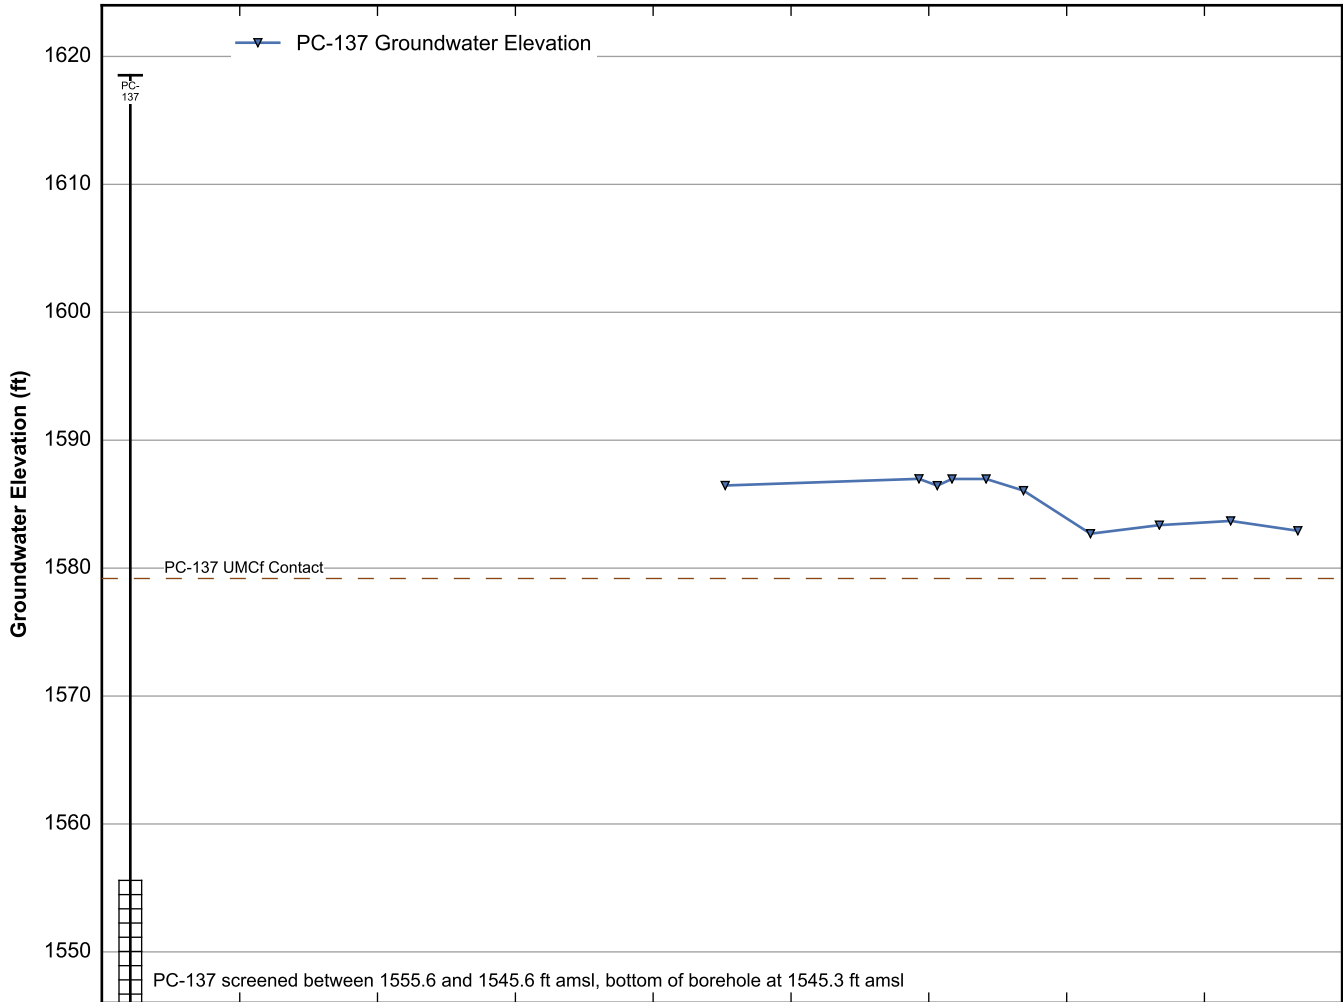

Data Sheet for Well PC-137
Nevada Environmental Response Trust Site
Henderson, Nevada