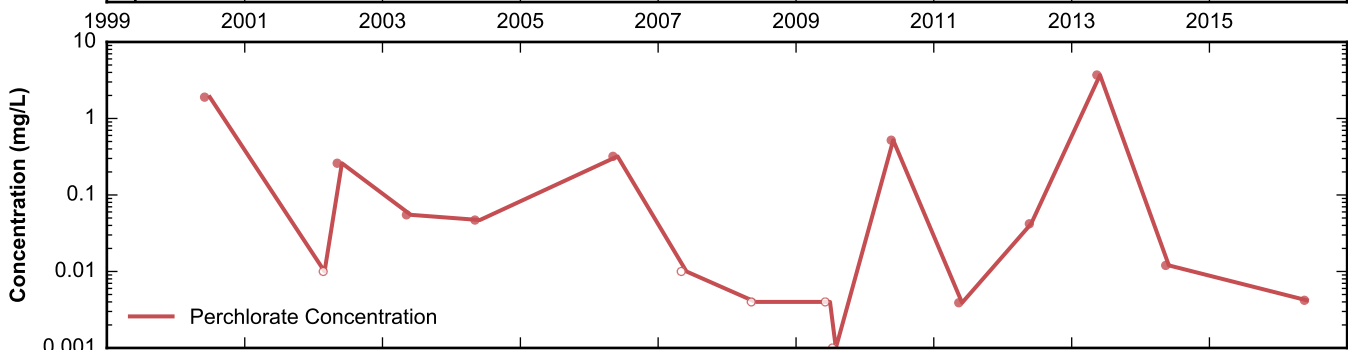

Data Sheet for Well H-11
Nevada Environmental Response Trust Site
Henderson, Nevada