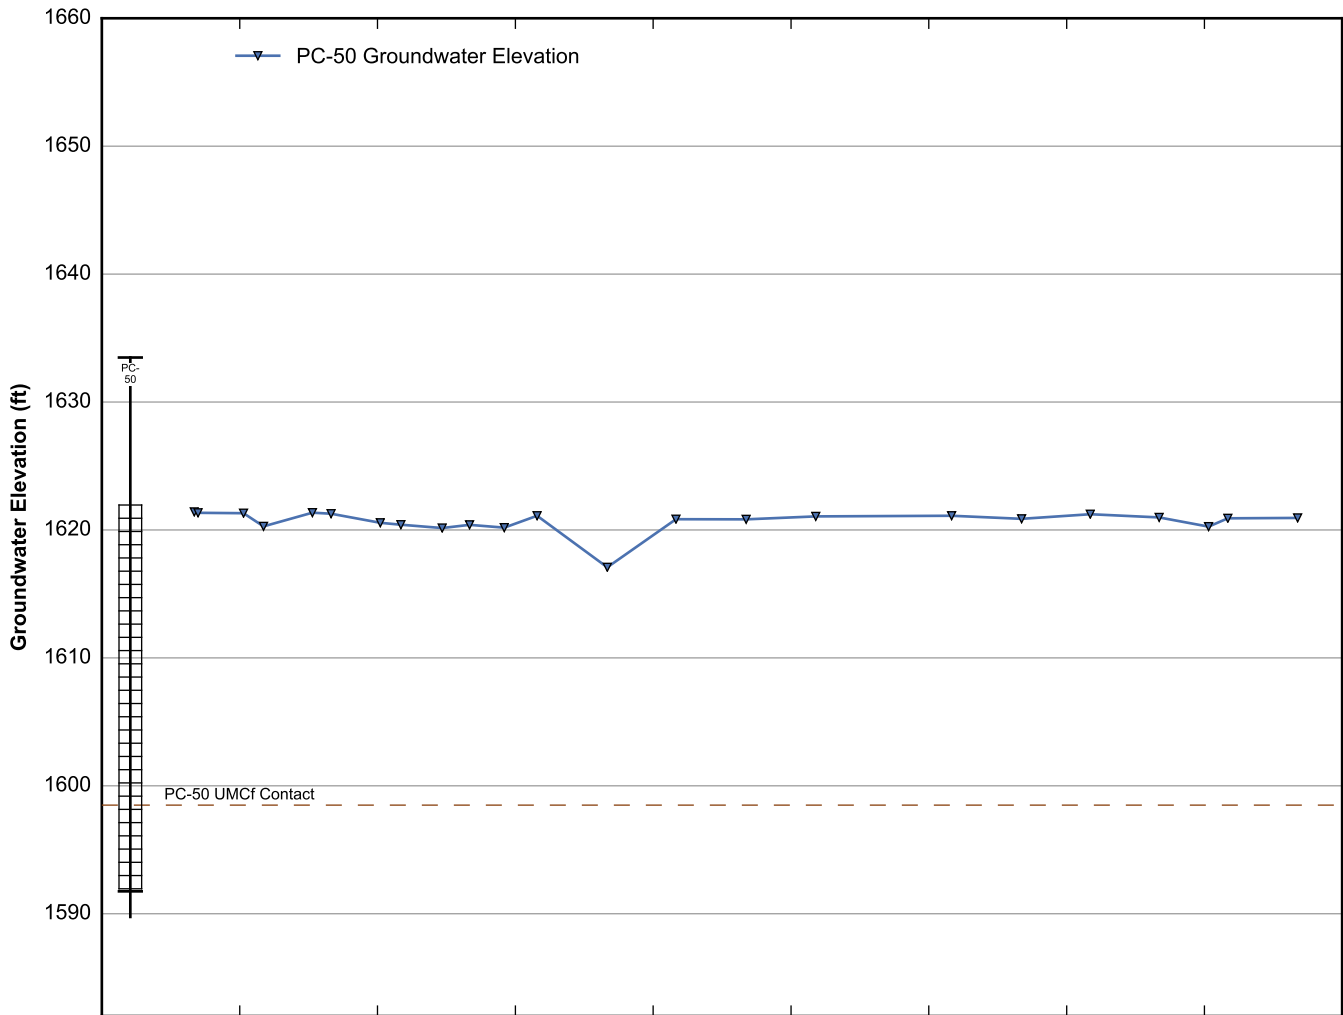

Data Sheet for Well PC-50
Nevada Environmental Response Trust Site
Henderson, Nevada