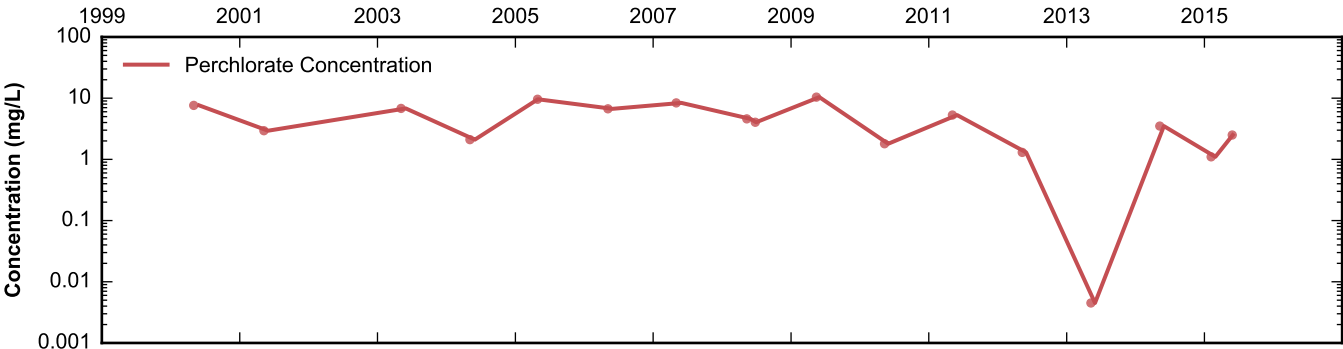

Data Sheet for Well MC-97
Nevada Environmental Response Trust Site
Henderson, Nevada