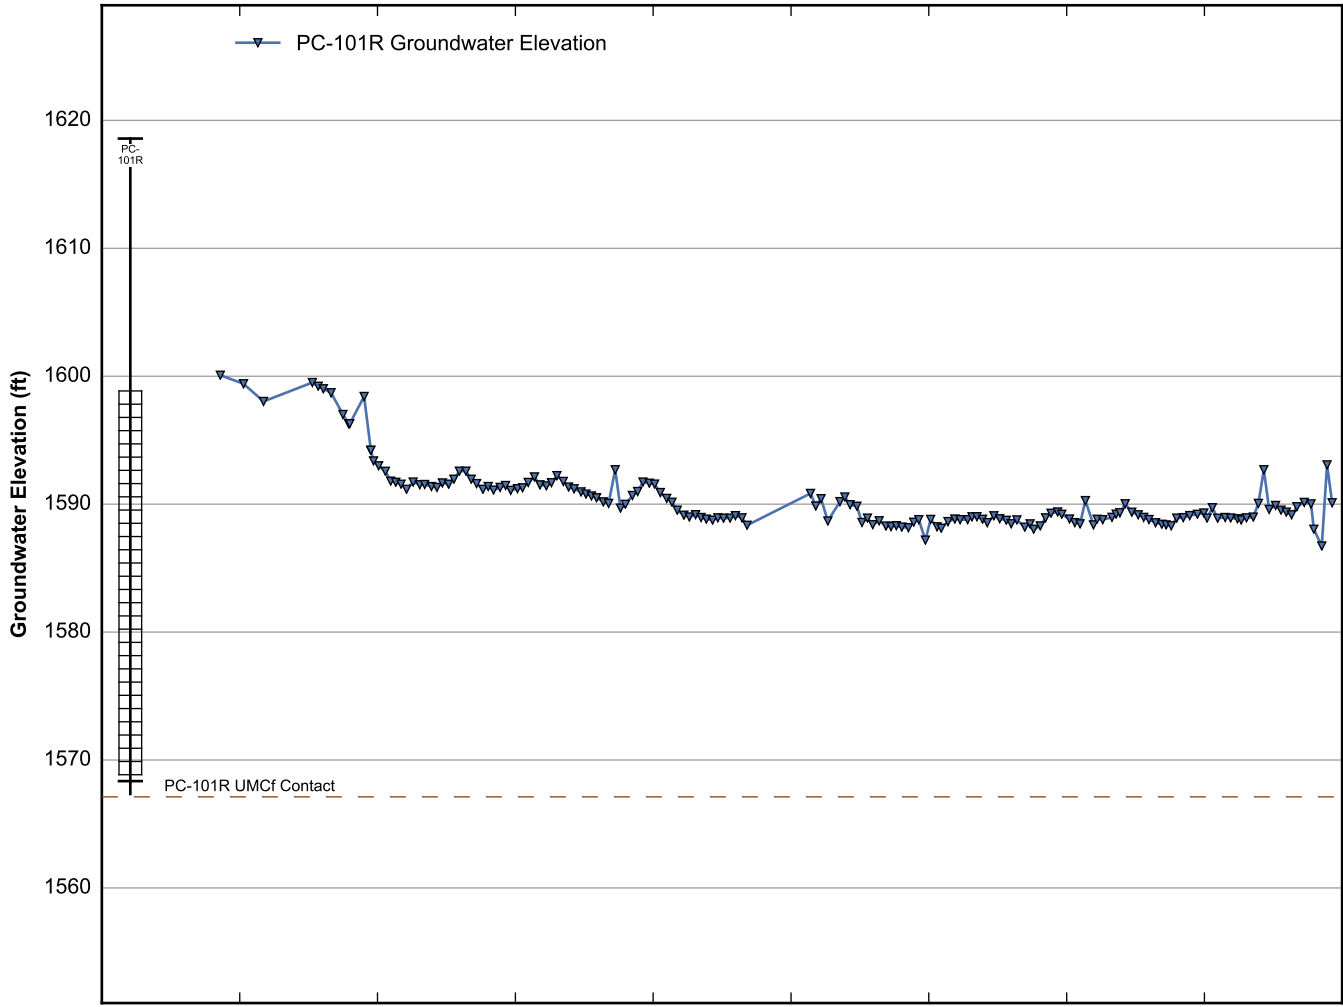

Data Sheet for Well PC-101R
Nevada Environmental Response Trust Site
Henderson, Nevada