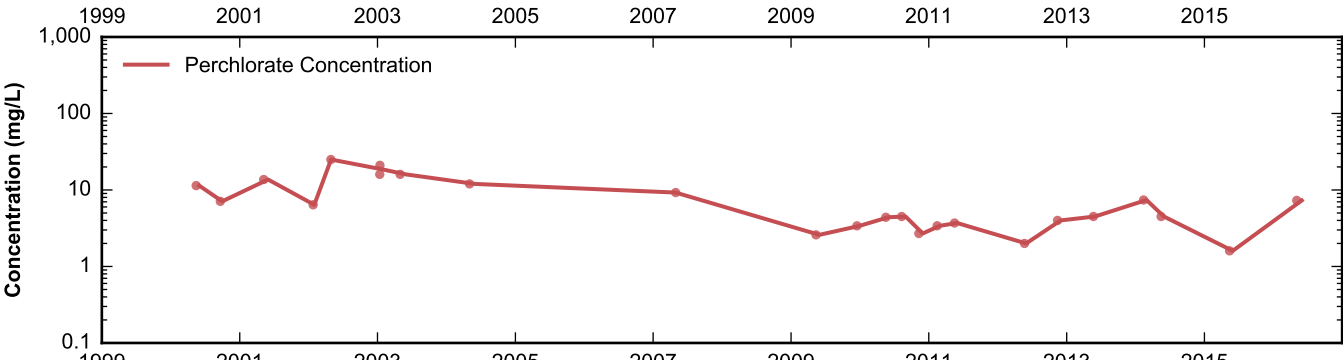

Data Sheet for Well PC-87
 Nevada Environmental Response Trust Site
 Henderson, Nevada

Data Sheet for Well PC-90
Nevada Environmental Response Trust Site
Henderson, Nevada

Data Sheet for Well PC-91
Nevada Environmental Response Trust Site
Henderson, Nevada