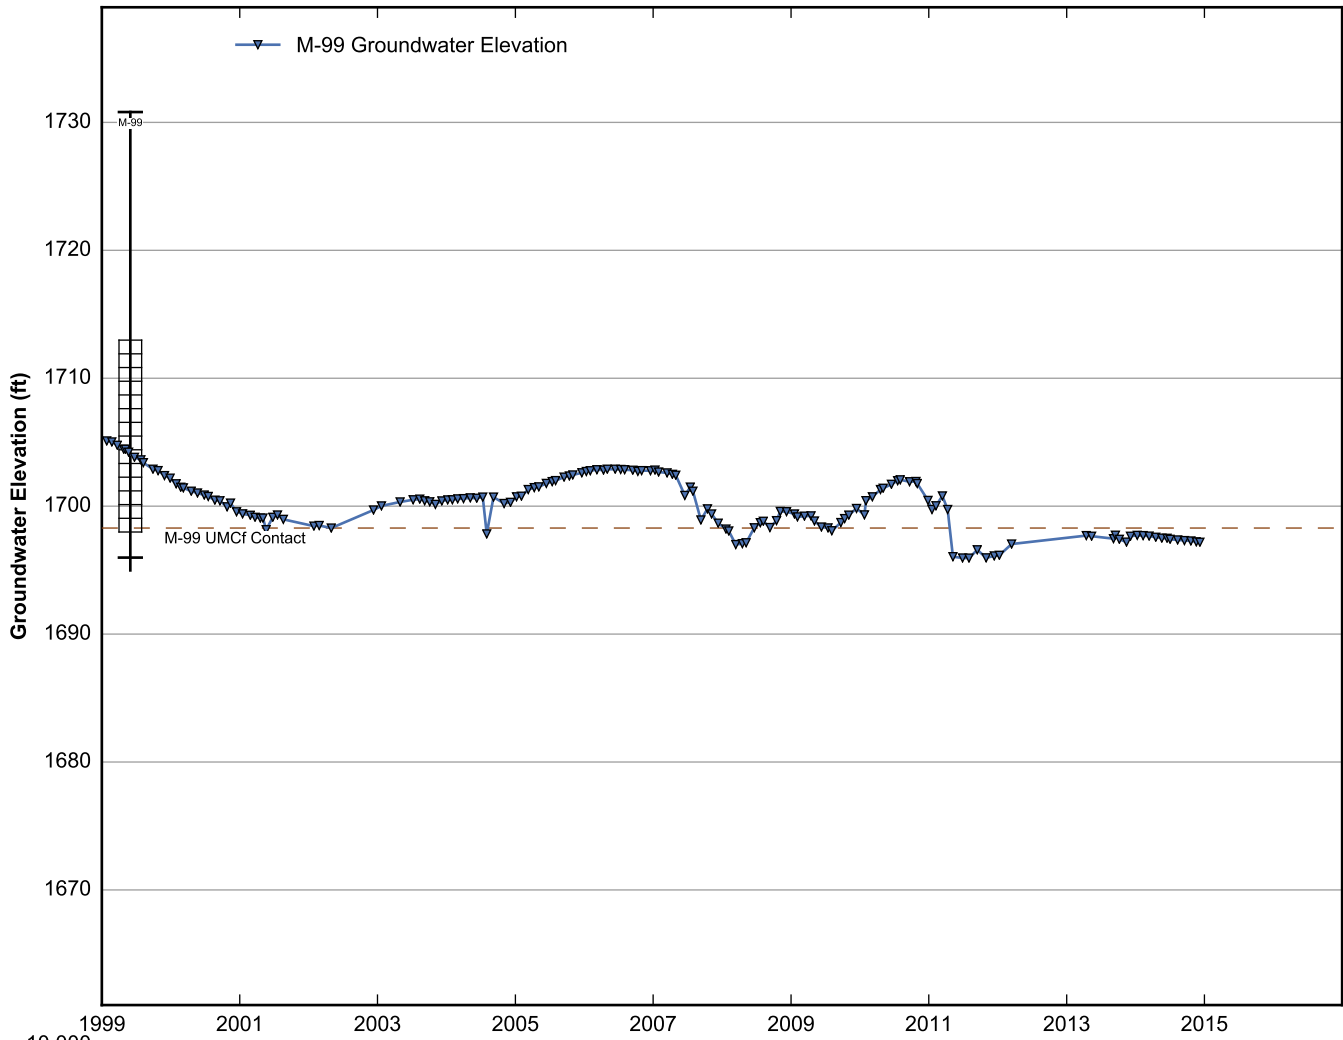

Data Sheet for Well M-99
Nevada Environmental Response Trust Site
Henderson, Nevada