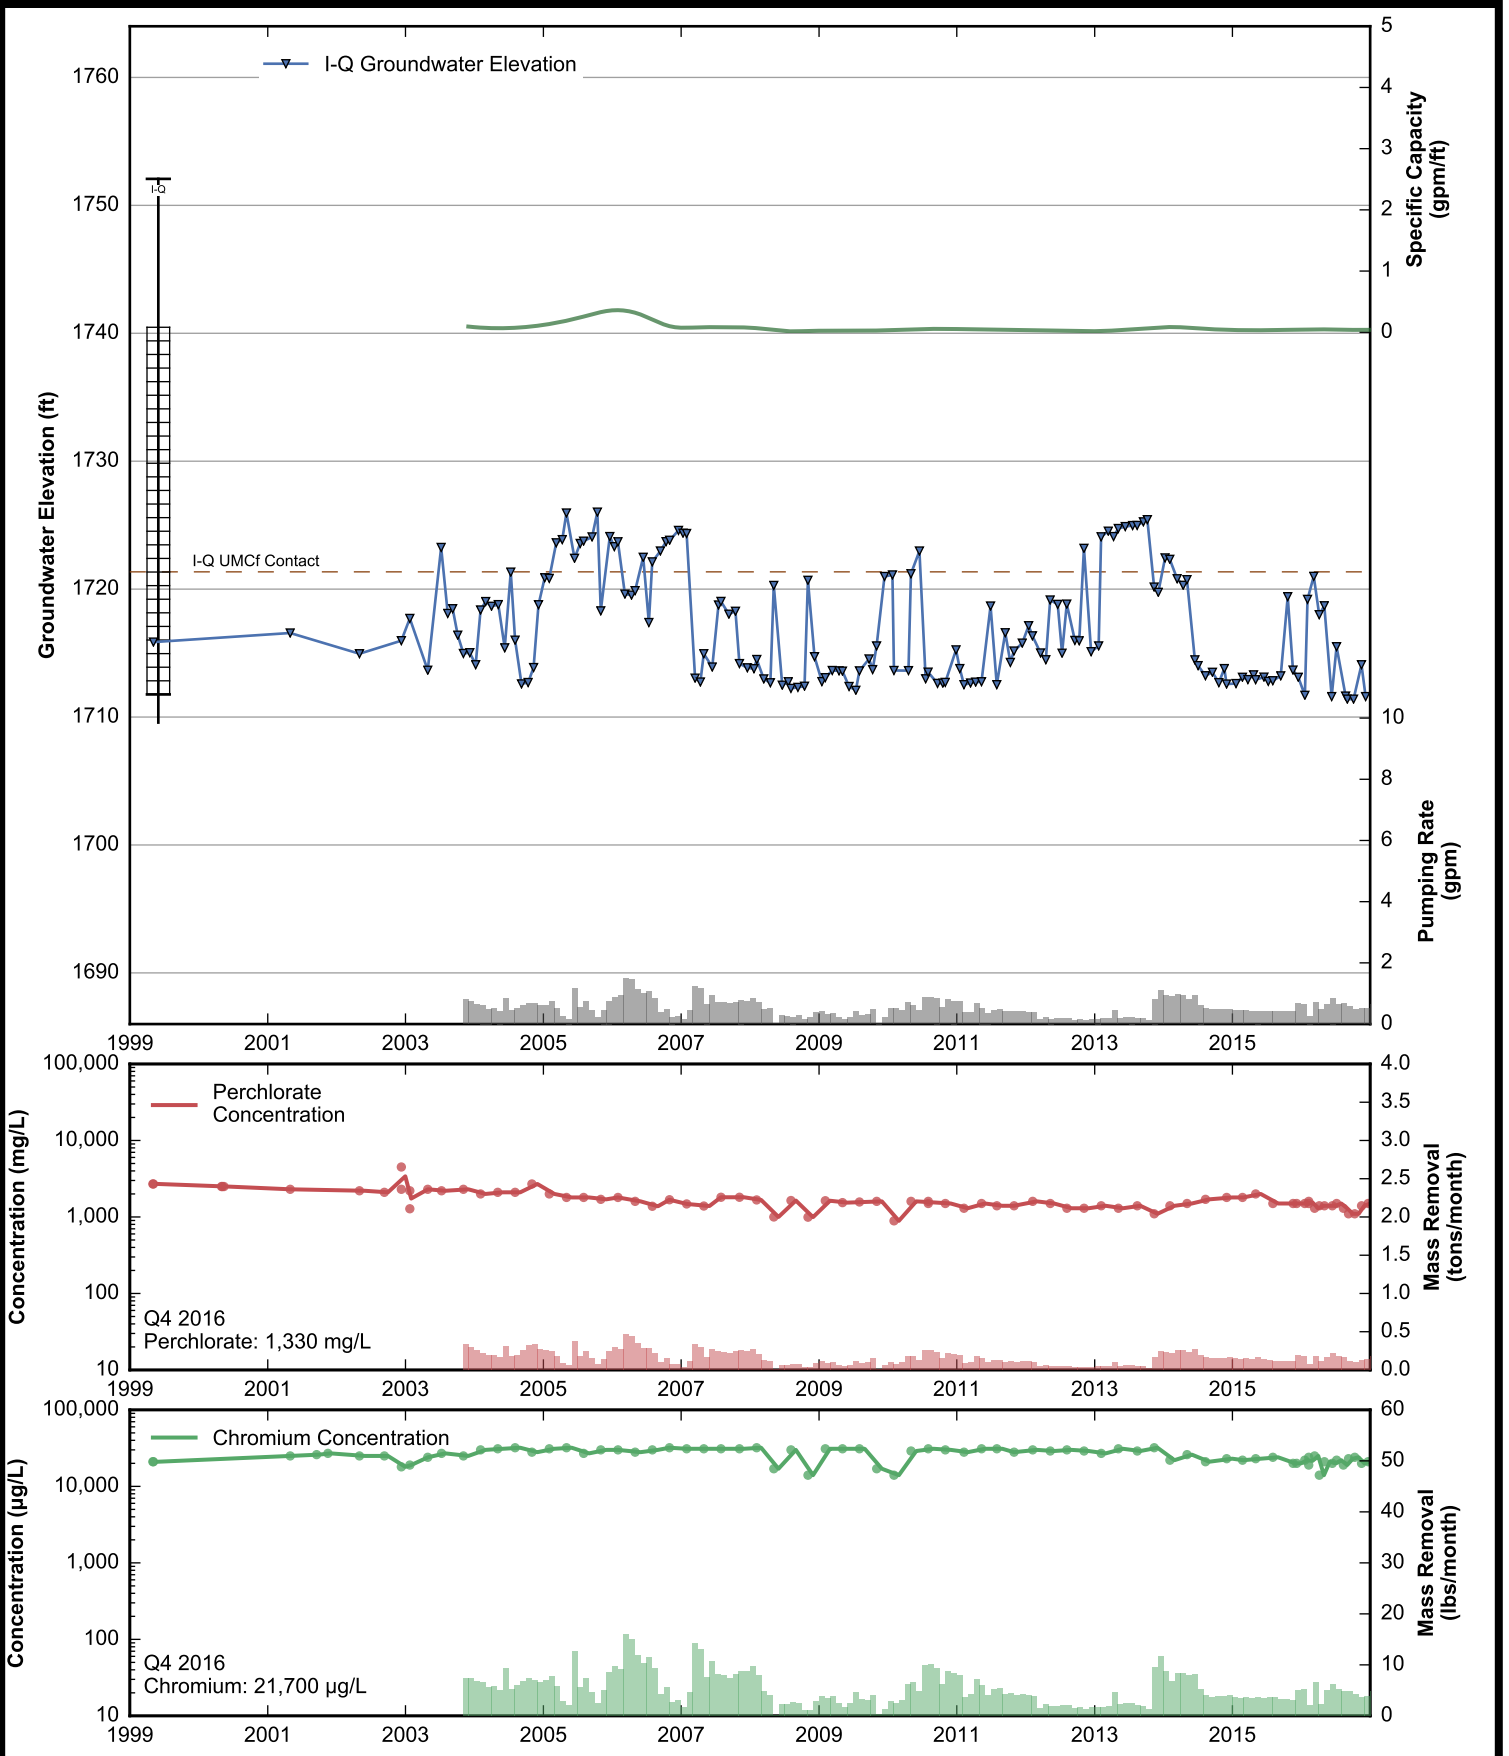

Data Sheet for Well I-Q
Nevada Environmental Response Trust Site
Henderson, Nevada