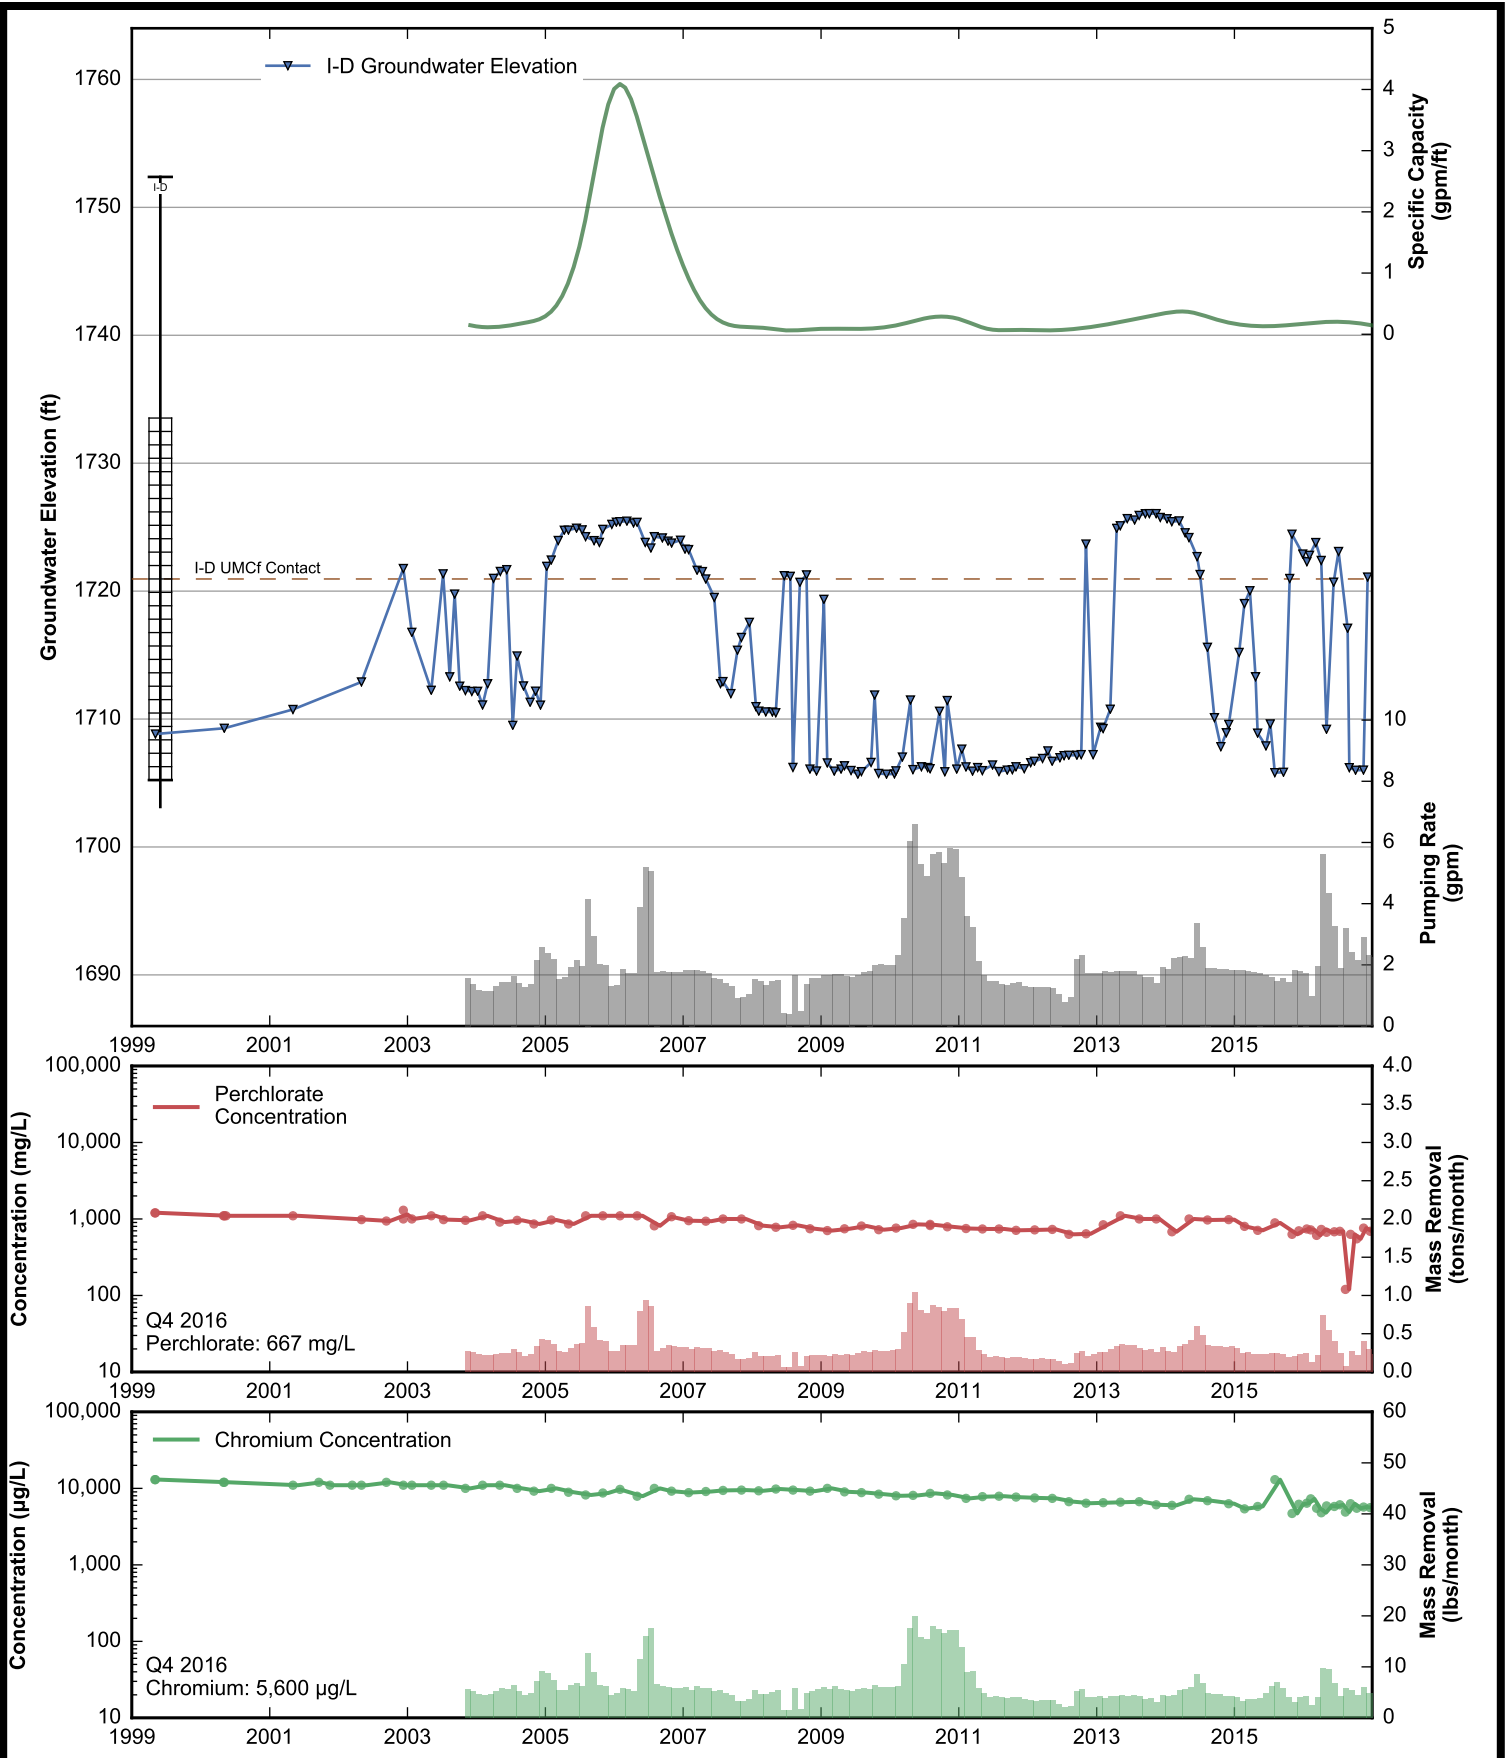

Data Sheet for Well I-D
Nevada Environmental Response Trust Site
Henderson, Nevada