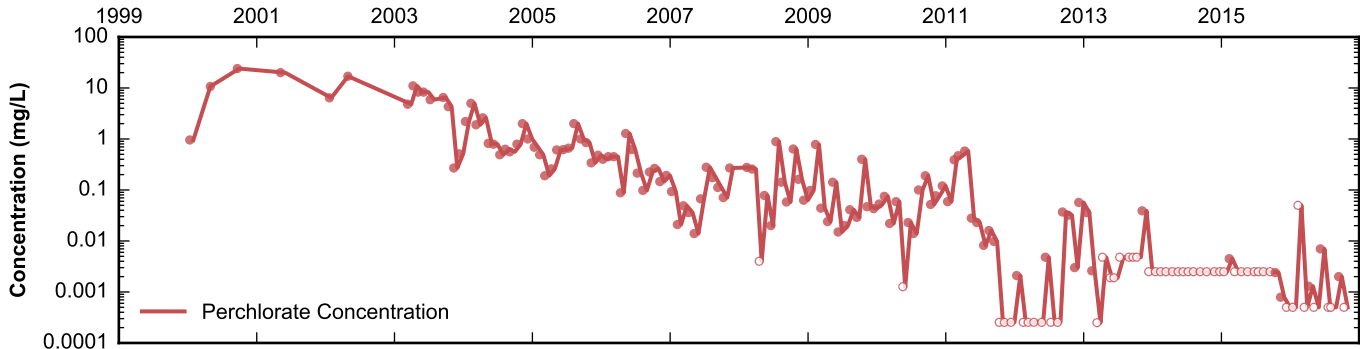

Data Sheet for Well PC-64
 Nevada Environmental Response Trust Site
 Henderson, Nevada

Data Sheet for Well PC-65
 Nevada Environmental Response Trust Site
 Henderson, Nevada

Data Sheet for Well PC-67
 Nevada Environmental Response Trust Site
 Henderson, Nevada