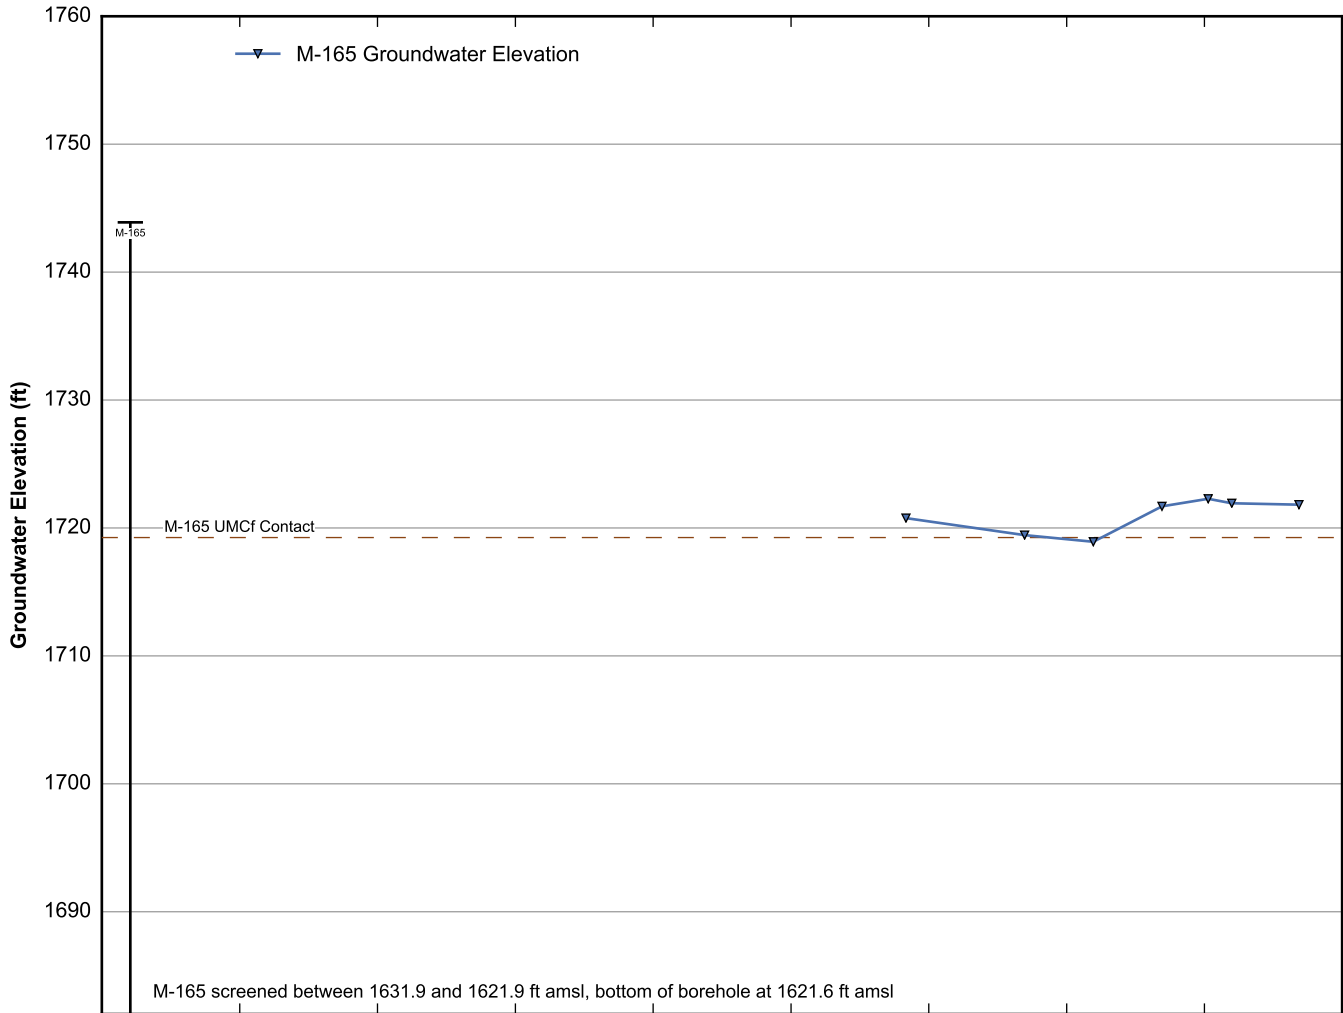

Data Sheet for Well M-165
Nevada Environmental Response Trust Site
Henderson, Nevada