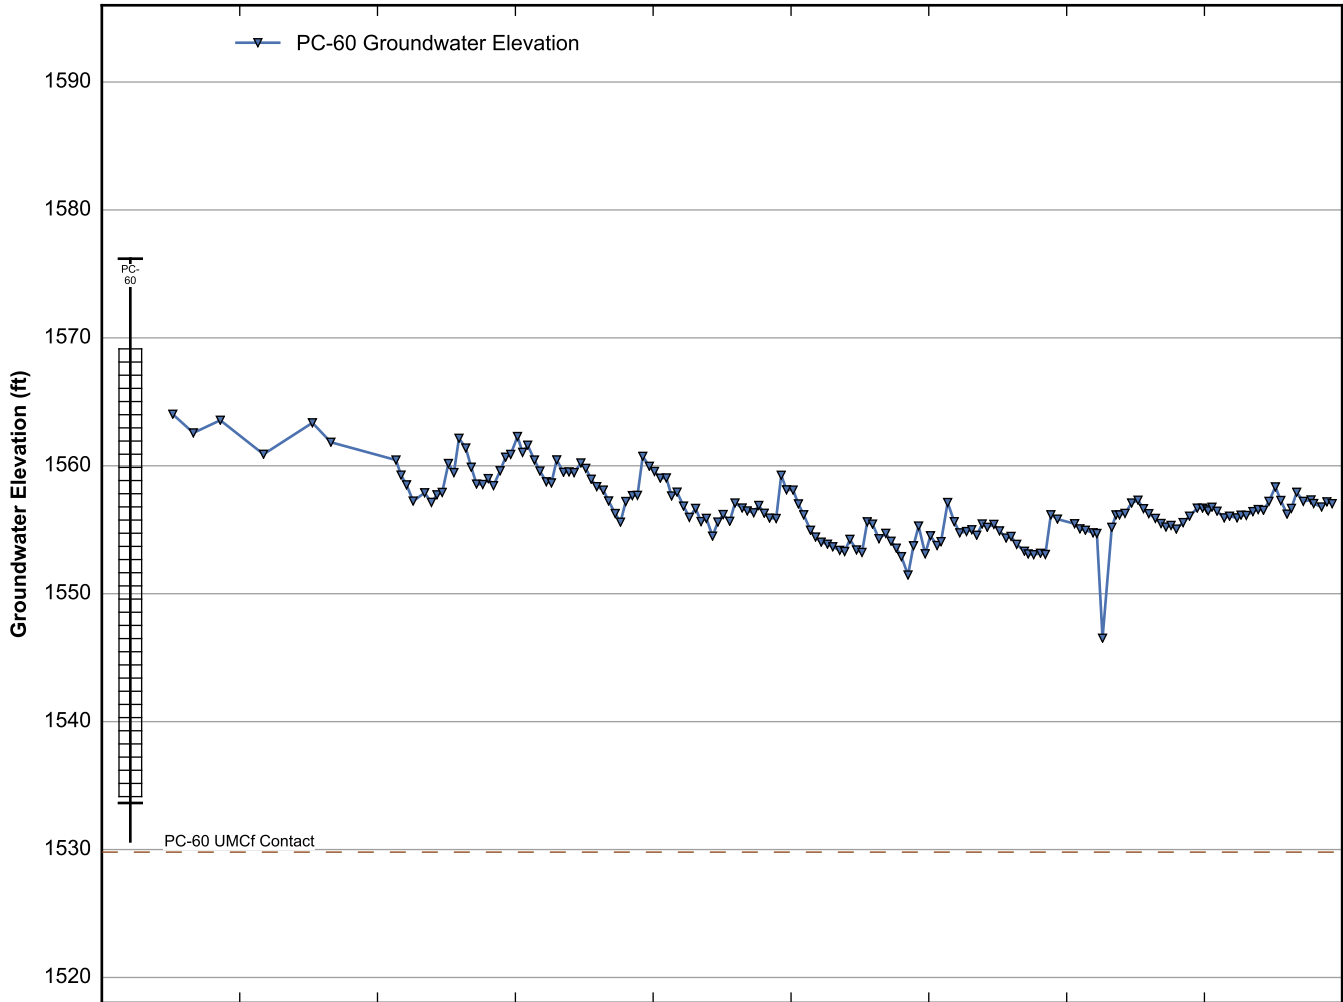

Data Sheet for Well PC-60
Nevada Environmental Response Trust Site
Henderson, Nevada