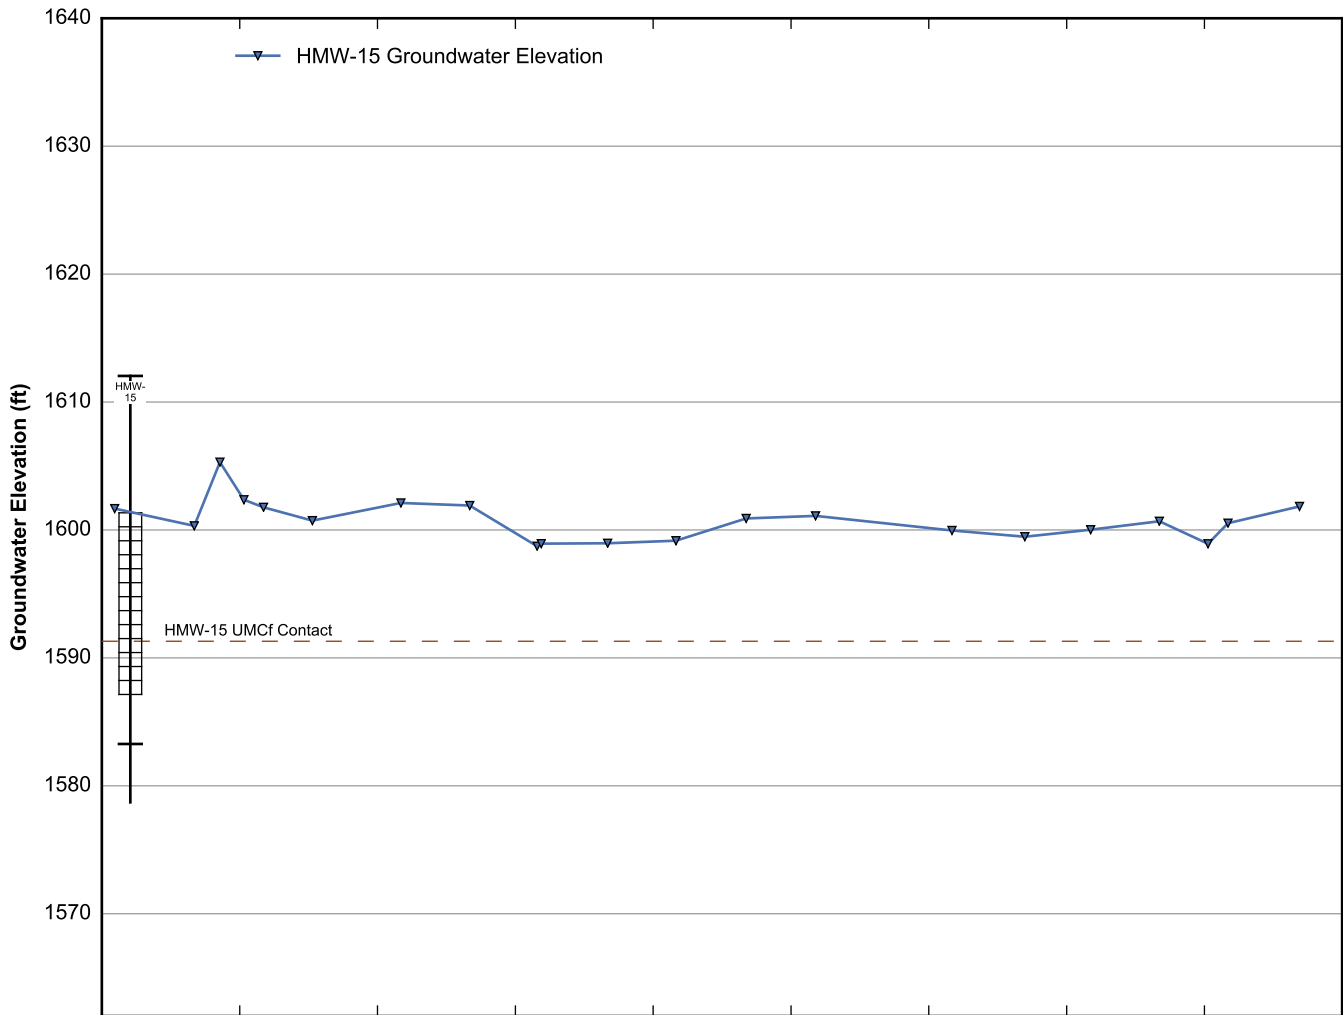

Data Sheet for Well HMW-15
Nevada Environmental Response Trust Site
Henderson, Nevada