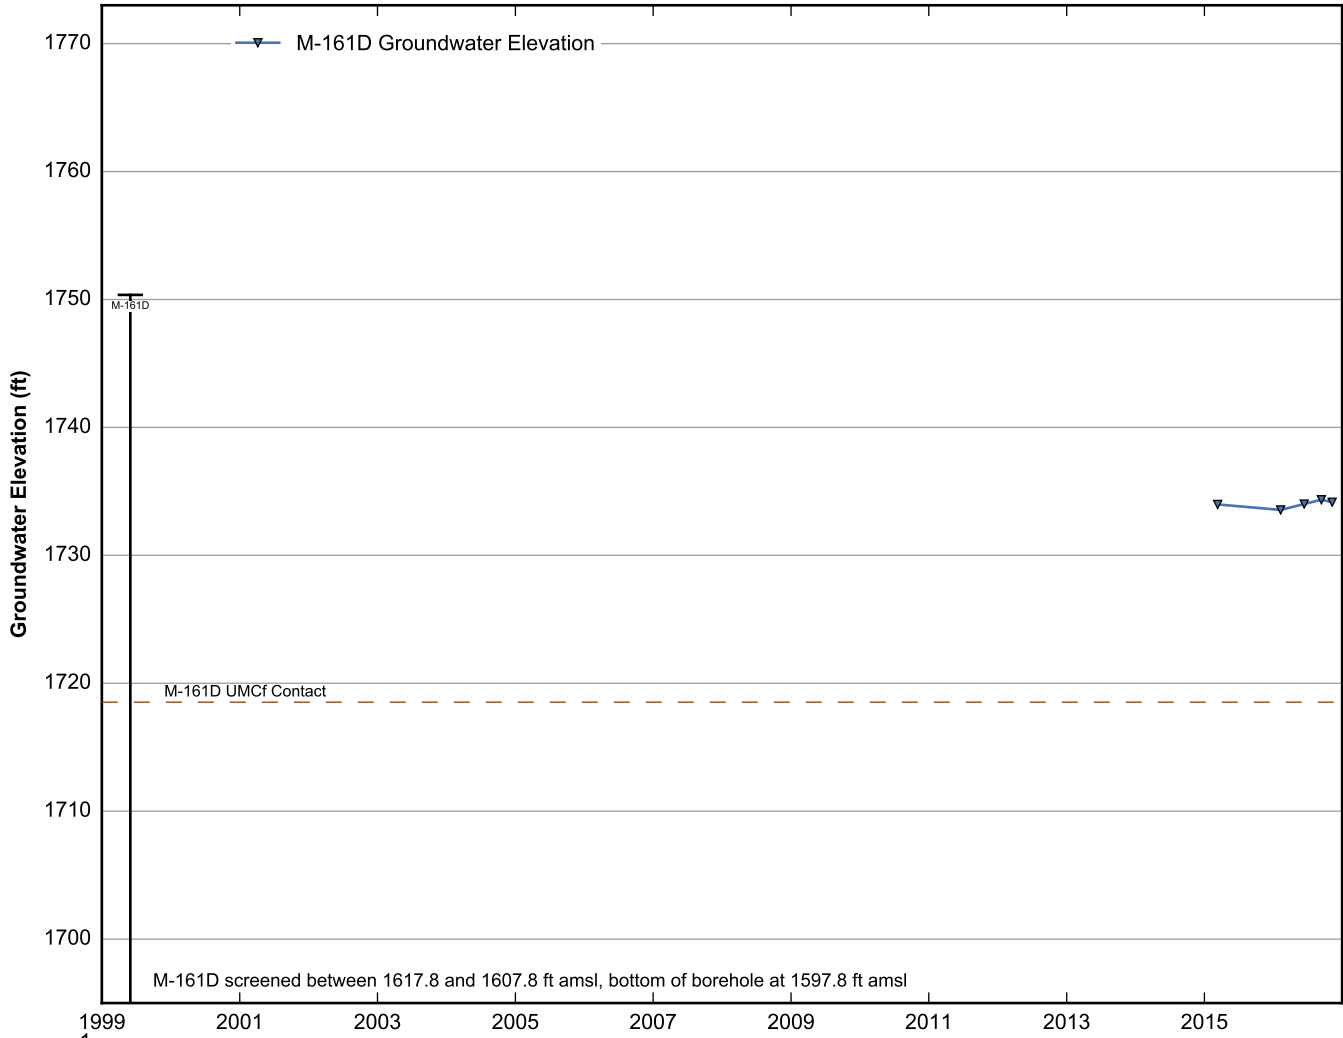

Data Sheet for Well M-153
 Nevada Environmental Response Trust Site
 Henderson, Nevada

Data Sheet for Well M-154
 Nevada Environmental Response Trust Site
 Henderson, Nevada

Data Sheet for Well M-161
 Nevada Environmental Response Trust Site
 Henderson, Nevada