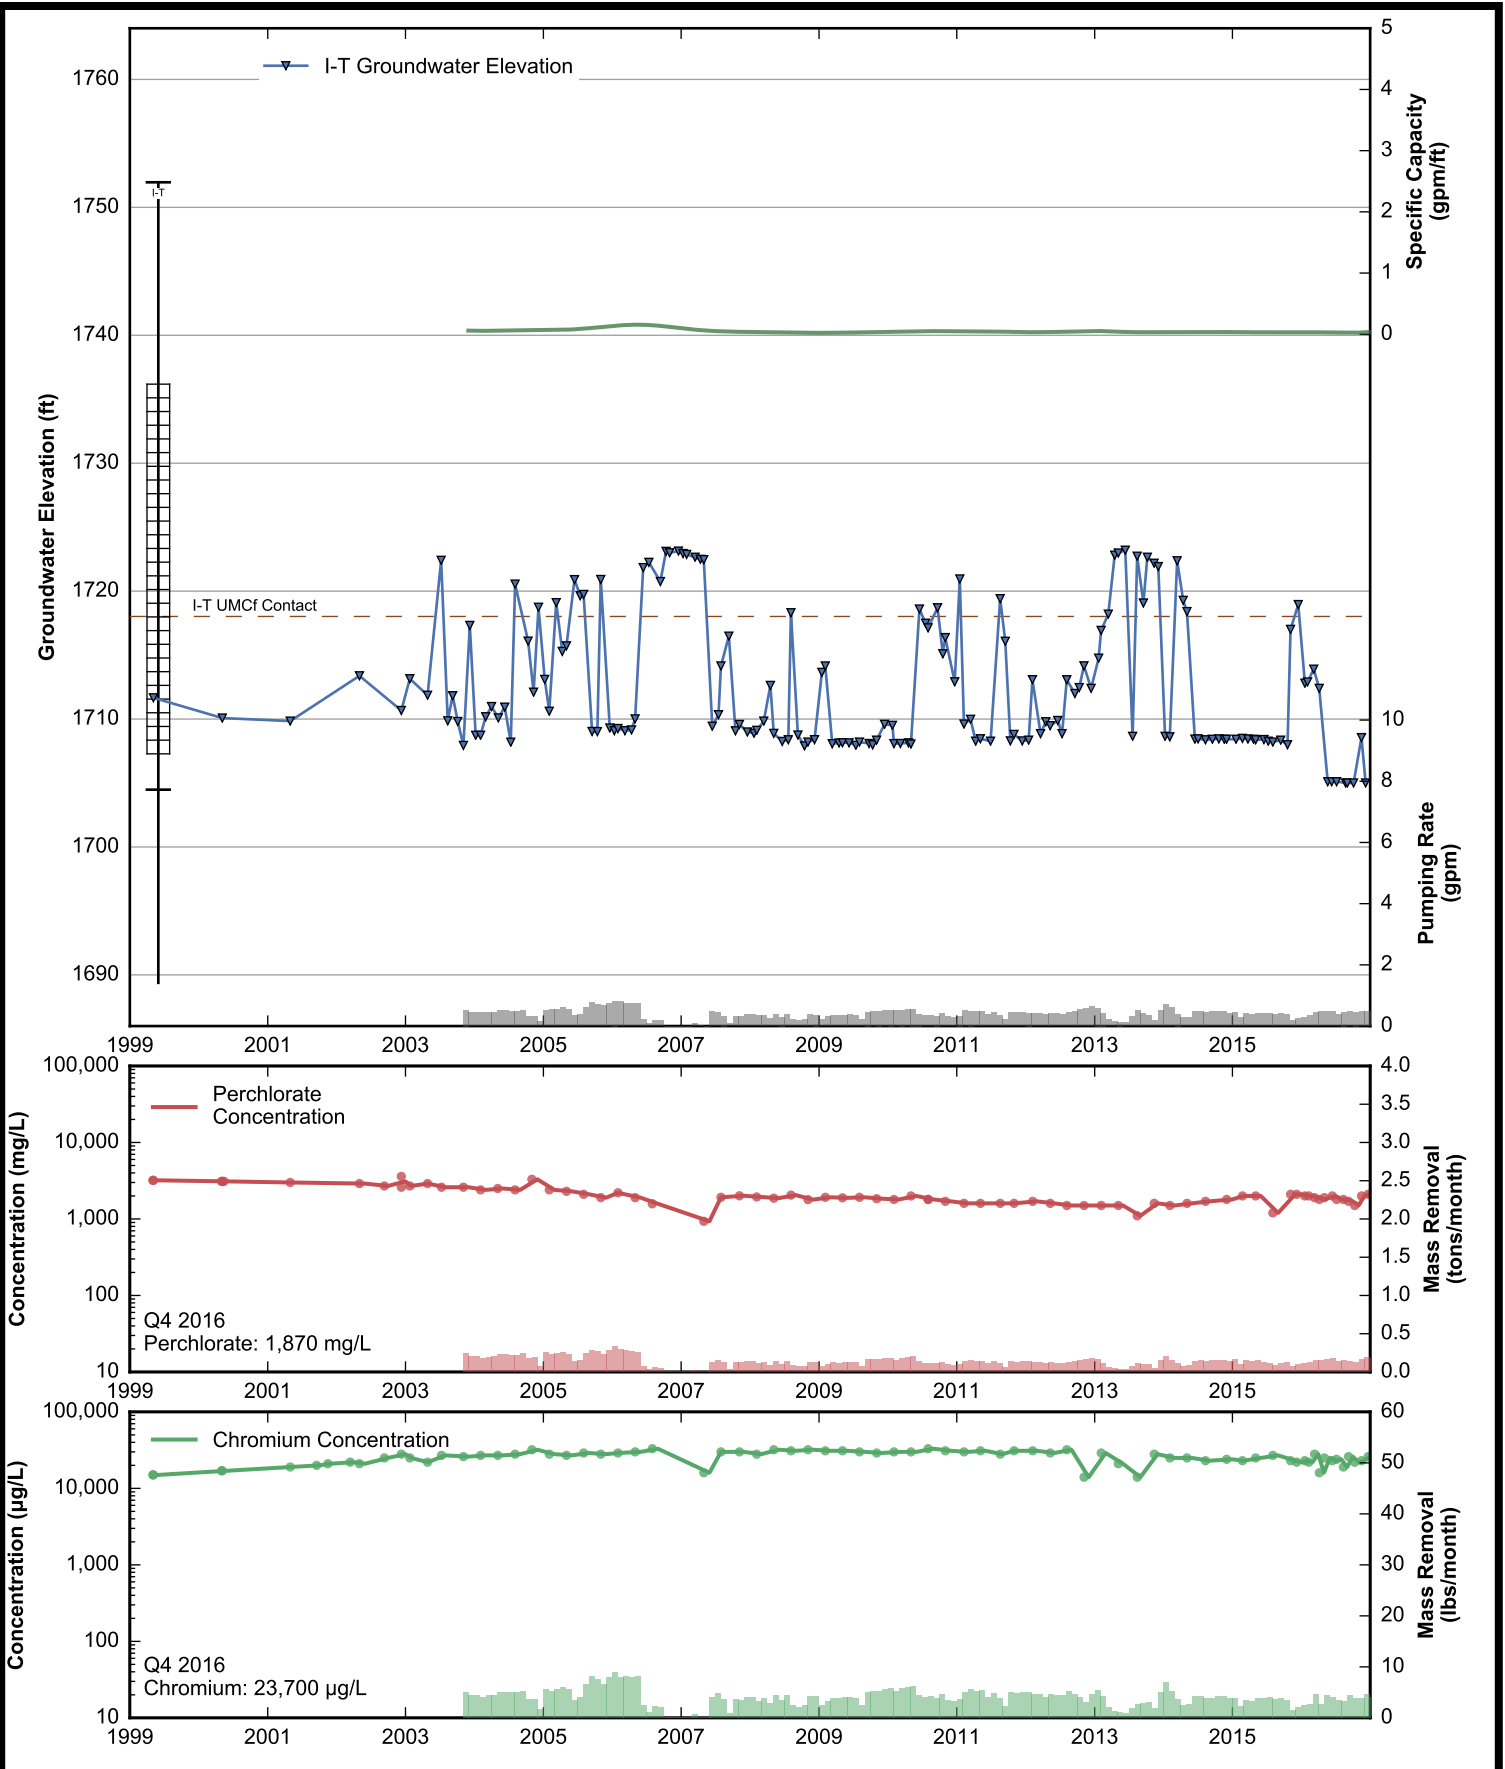

Data Sheet for Well I-T
Nevada Environmental Response Trust Site
Henderson, Nevada