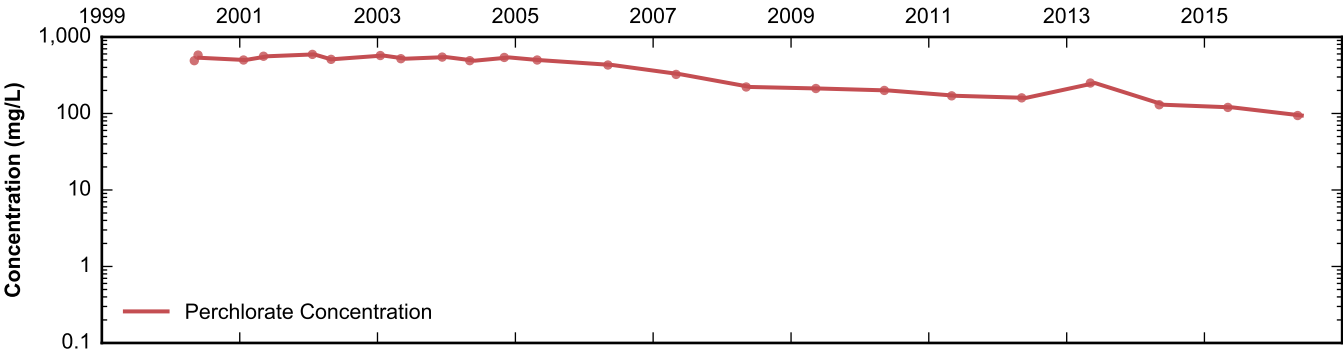

Data Sheet for Well PC-50
Nevada Environmental Response Trust Site
Henderson, Nevada