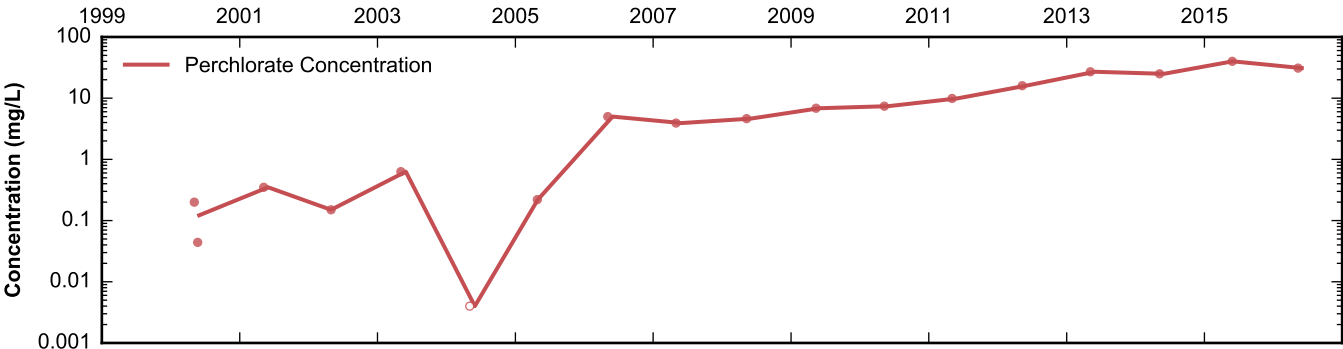

Data Sheet for Well PC-18
Nevada Environmental Response Trust Site
Henderson, Nevada

Data Sheet for Well PC-21A
 Nevada Environmental Response Trust Site
 Henderson, Nevada

Data Sheet for Well PC-28
 Nevada Environmental Response Trust Site
 Henderson, Nevada