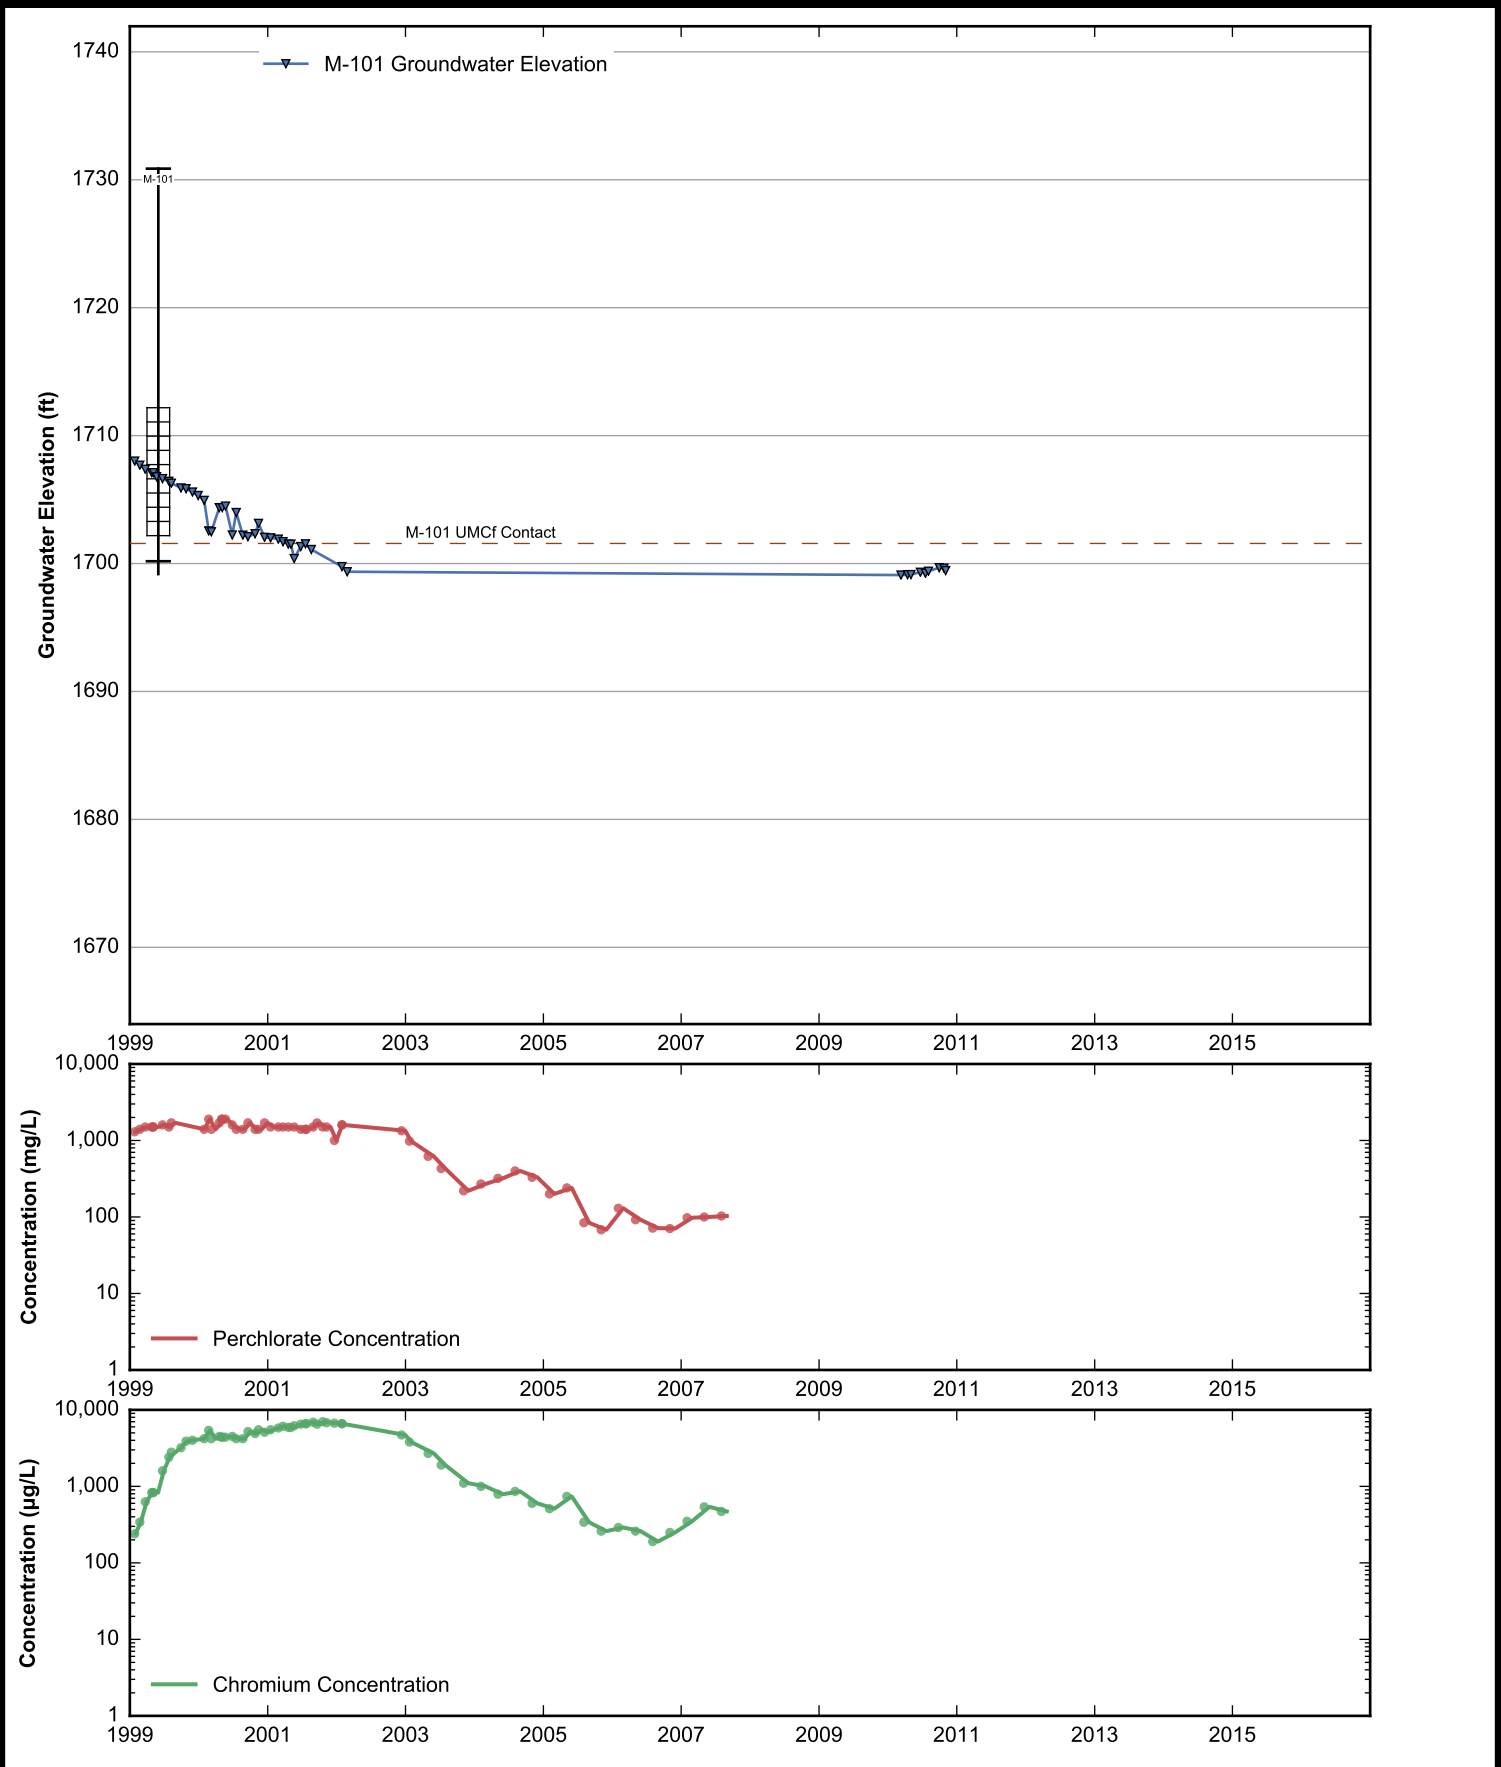

Data Sheet for Well M-101
Nevada Environmental Response Trust Site
Henderson, Nevada