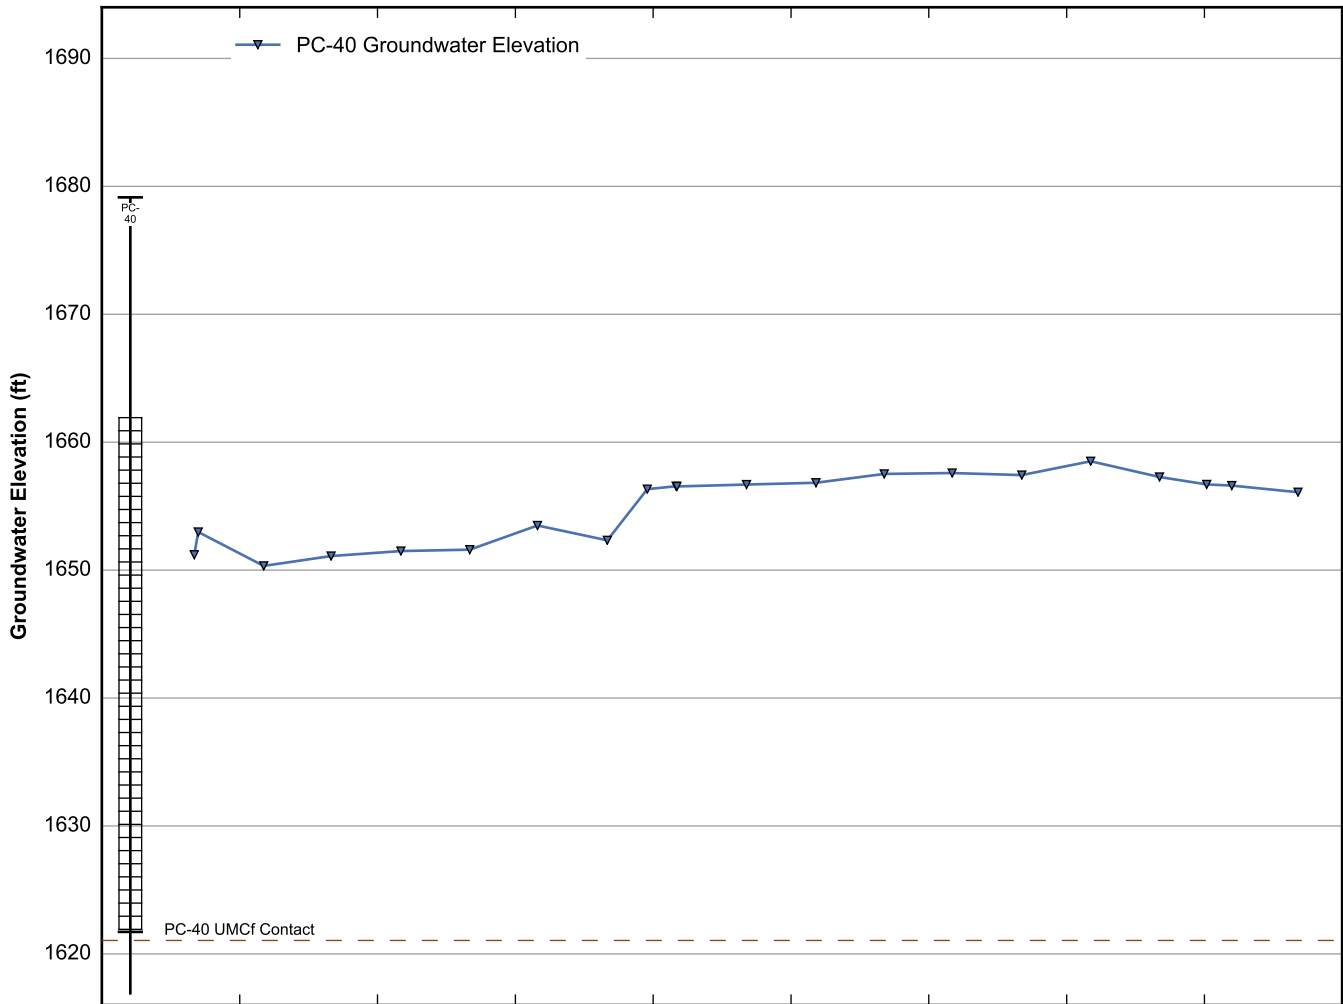

Data Sheet for Well PC-40
Nevada Environmental Response Trust Site
Henderson, Nevada