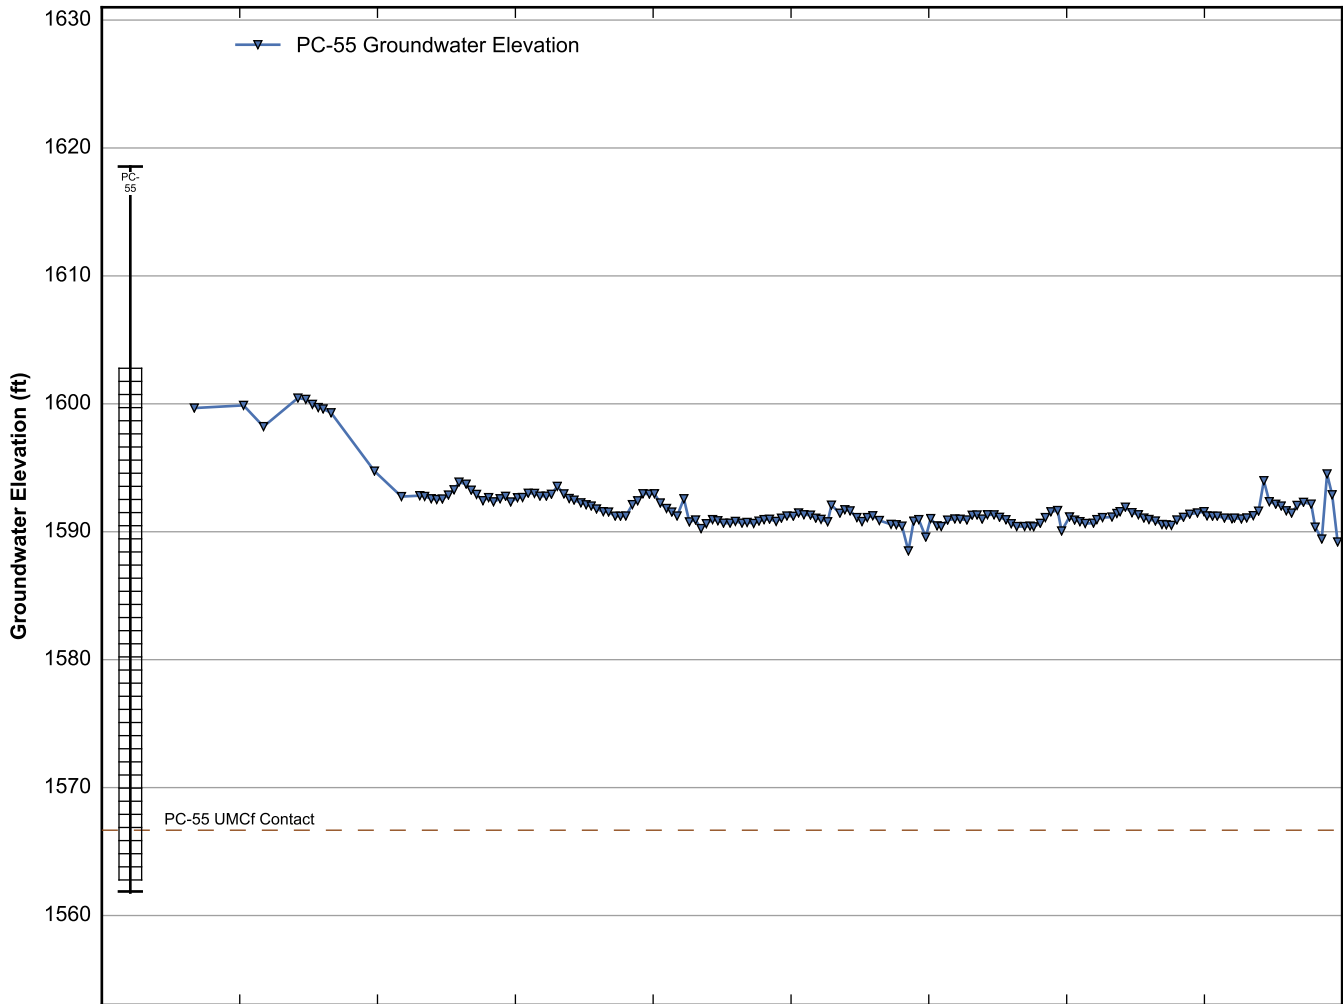

Data Sheet for Well PC-55
Nevada Environmental Response Trust Site
Henderson, Nevada