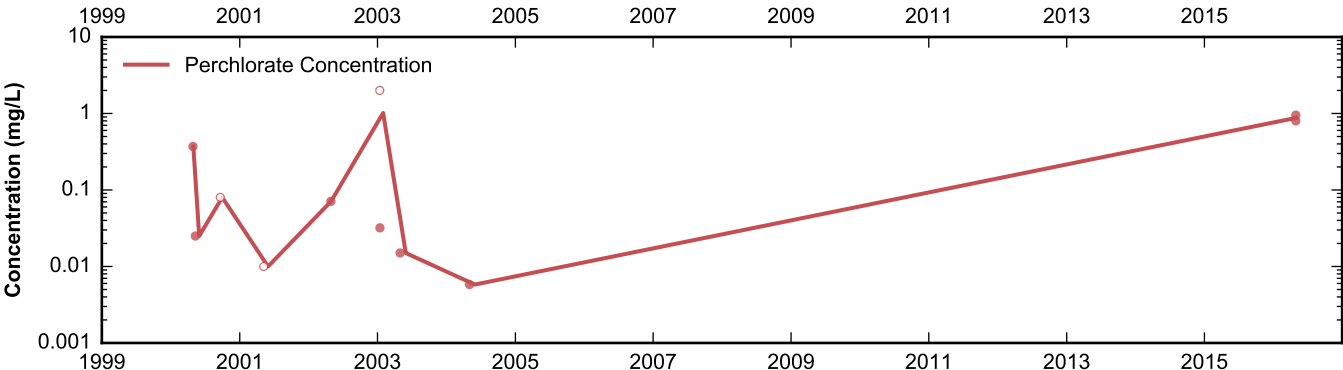

Data Sheet for Well PC-76
Nevada Environmental Response Trust Site
Henderson, Nevada