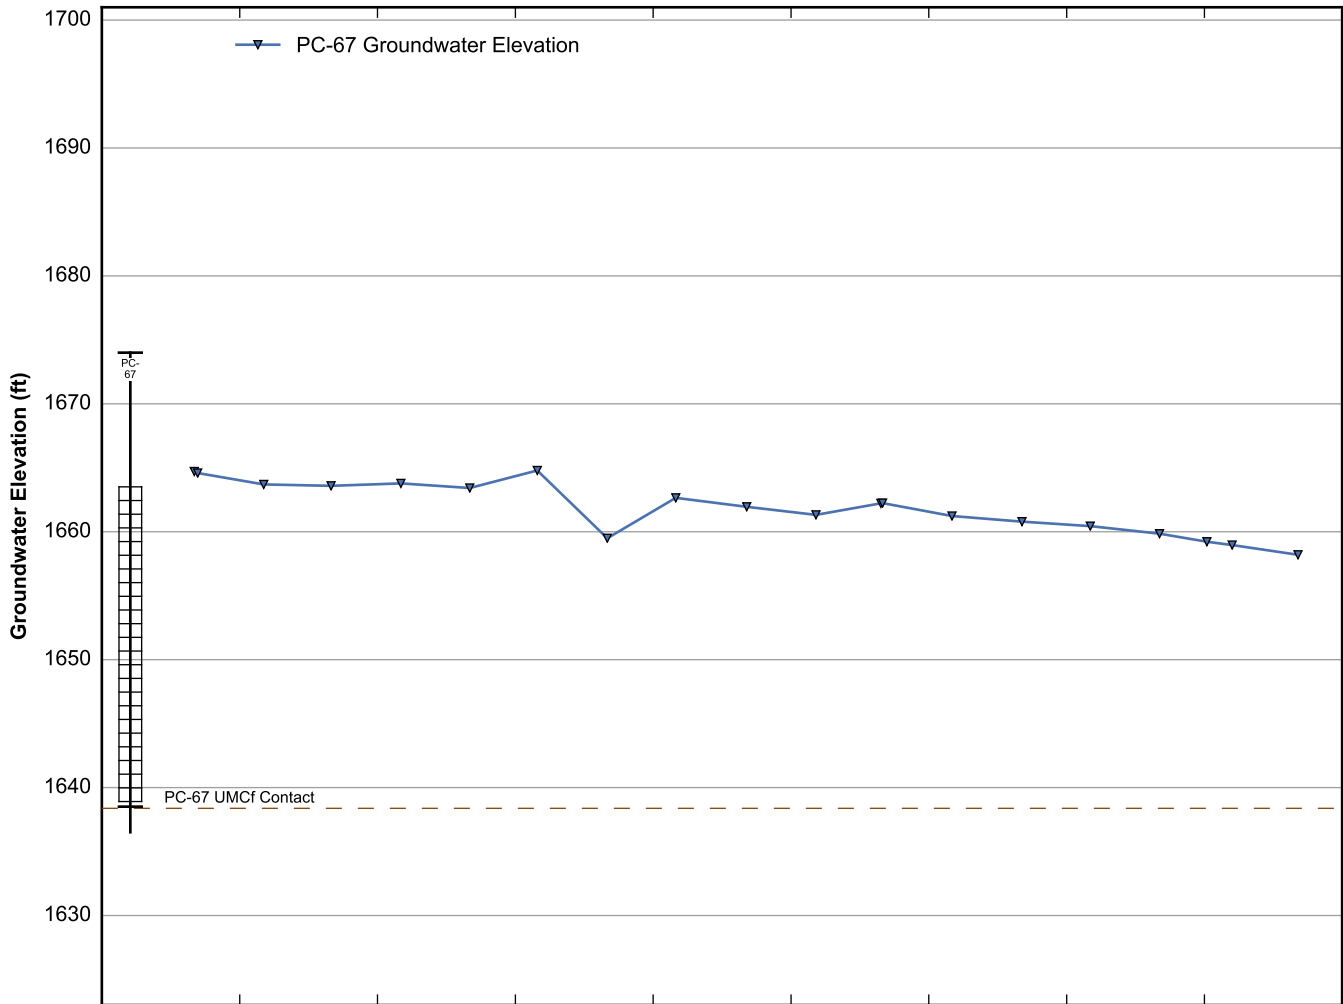

Data Sheet for Well PC-67
Nevada Environmental Response Trust Site
Henderson, Nevada