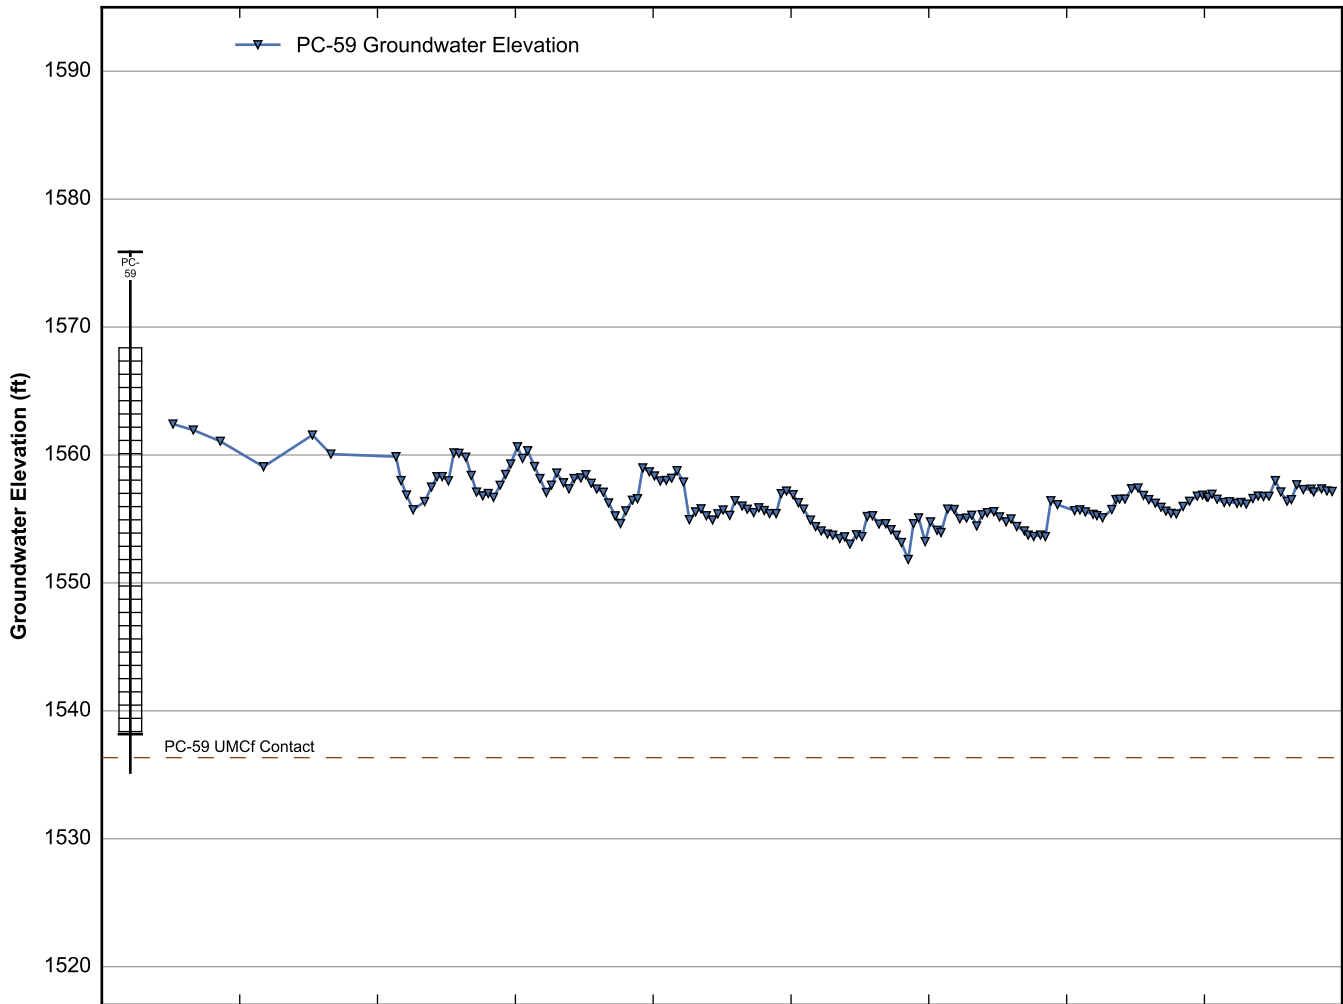

Data Sheet for Well PC-59
Nevada Environmental Response Trust Site
Henderson, Nevada