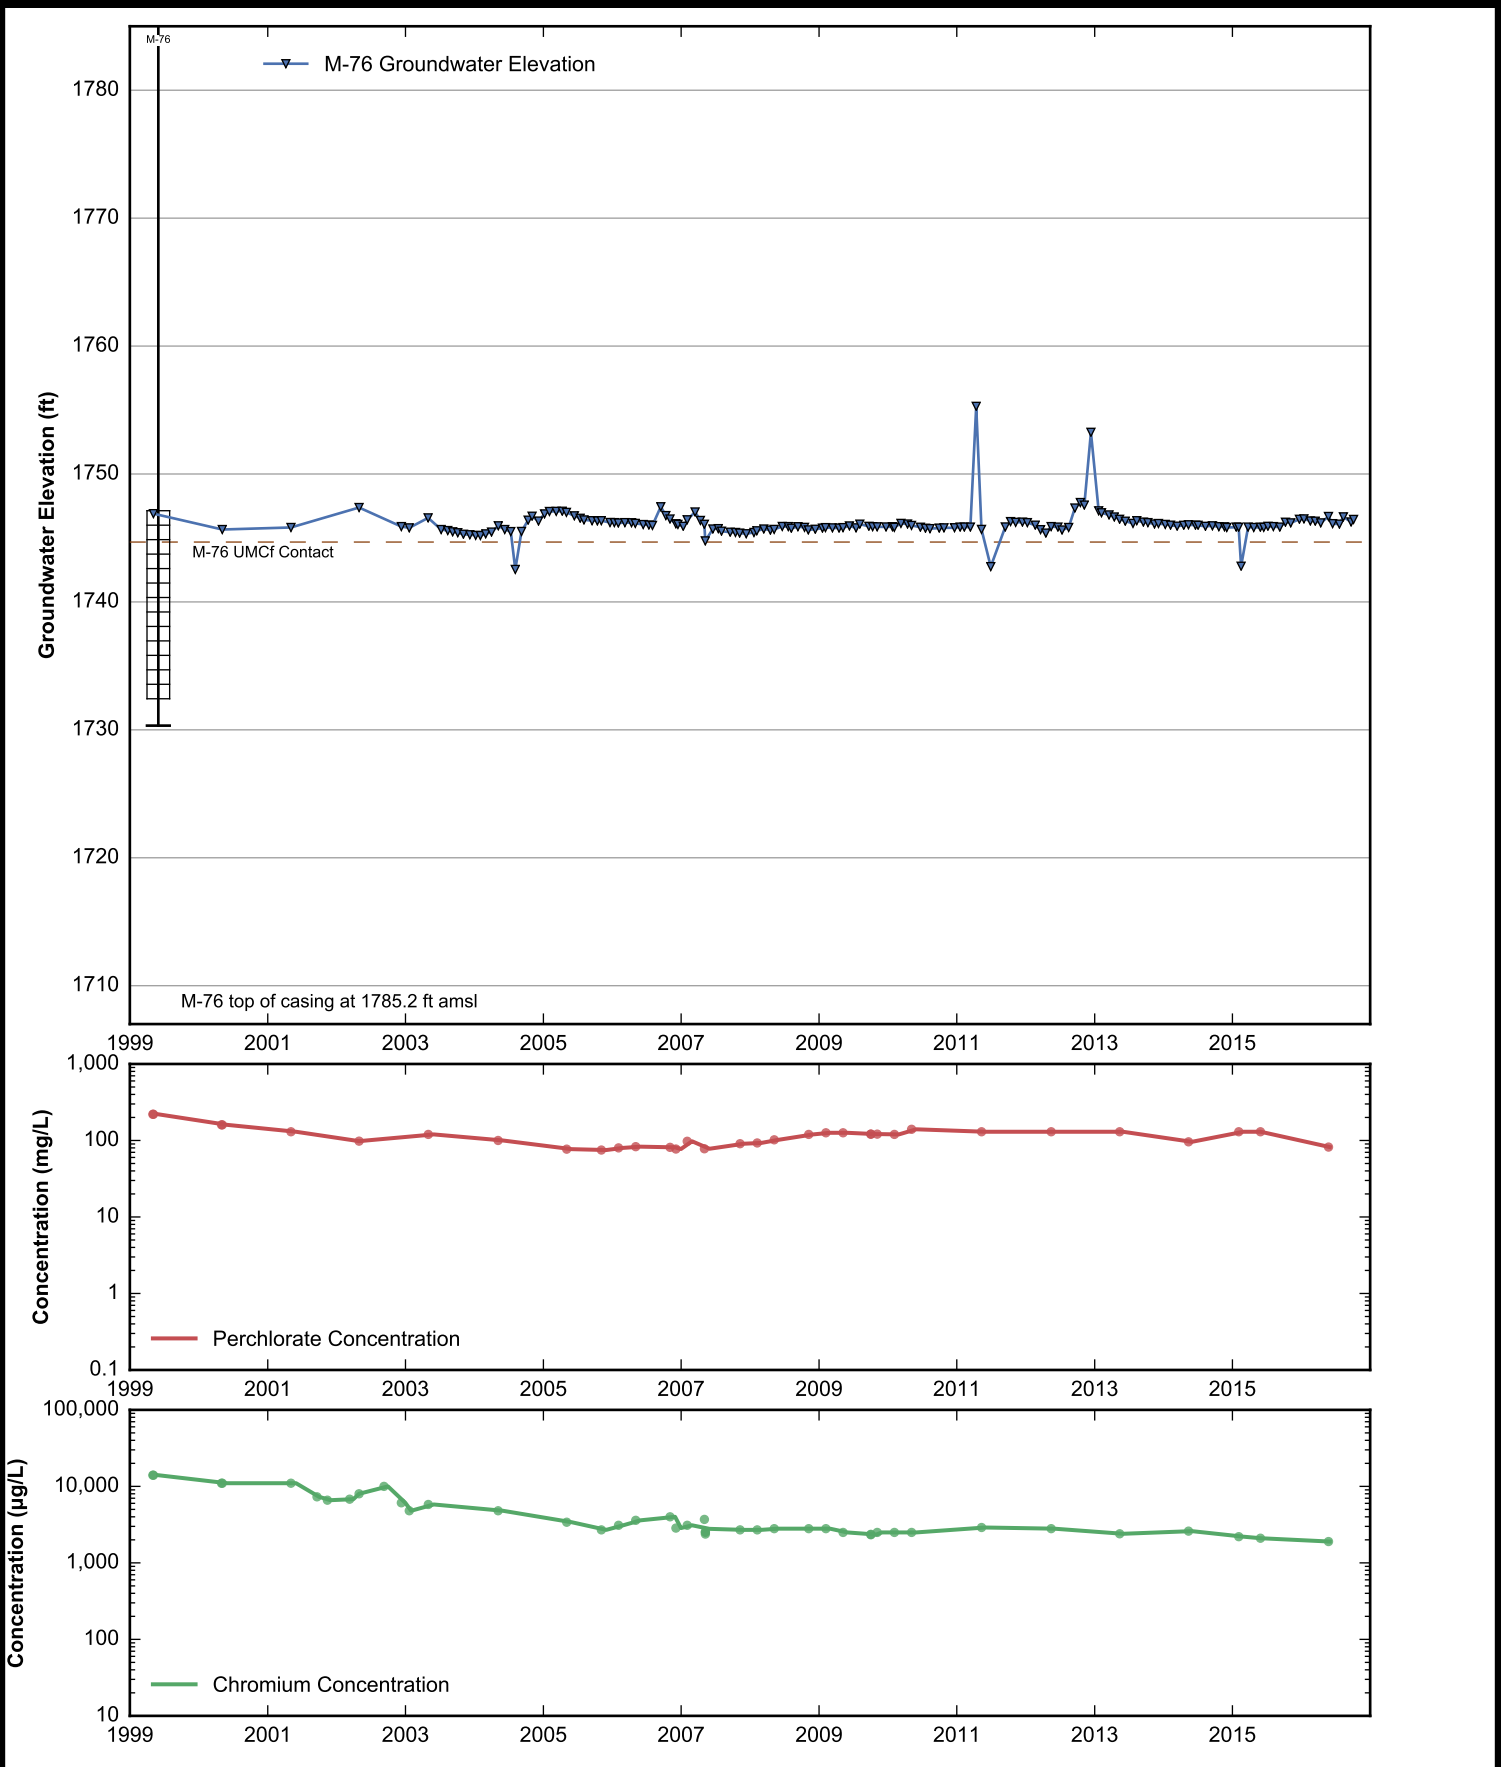

Data Sheet for Well M-76
Nevada Environmental Response Trust Site
Henderson, Nevada