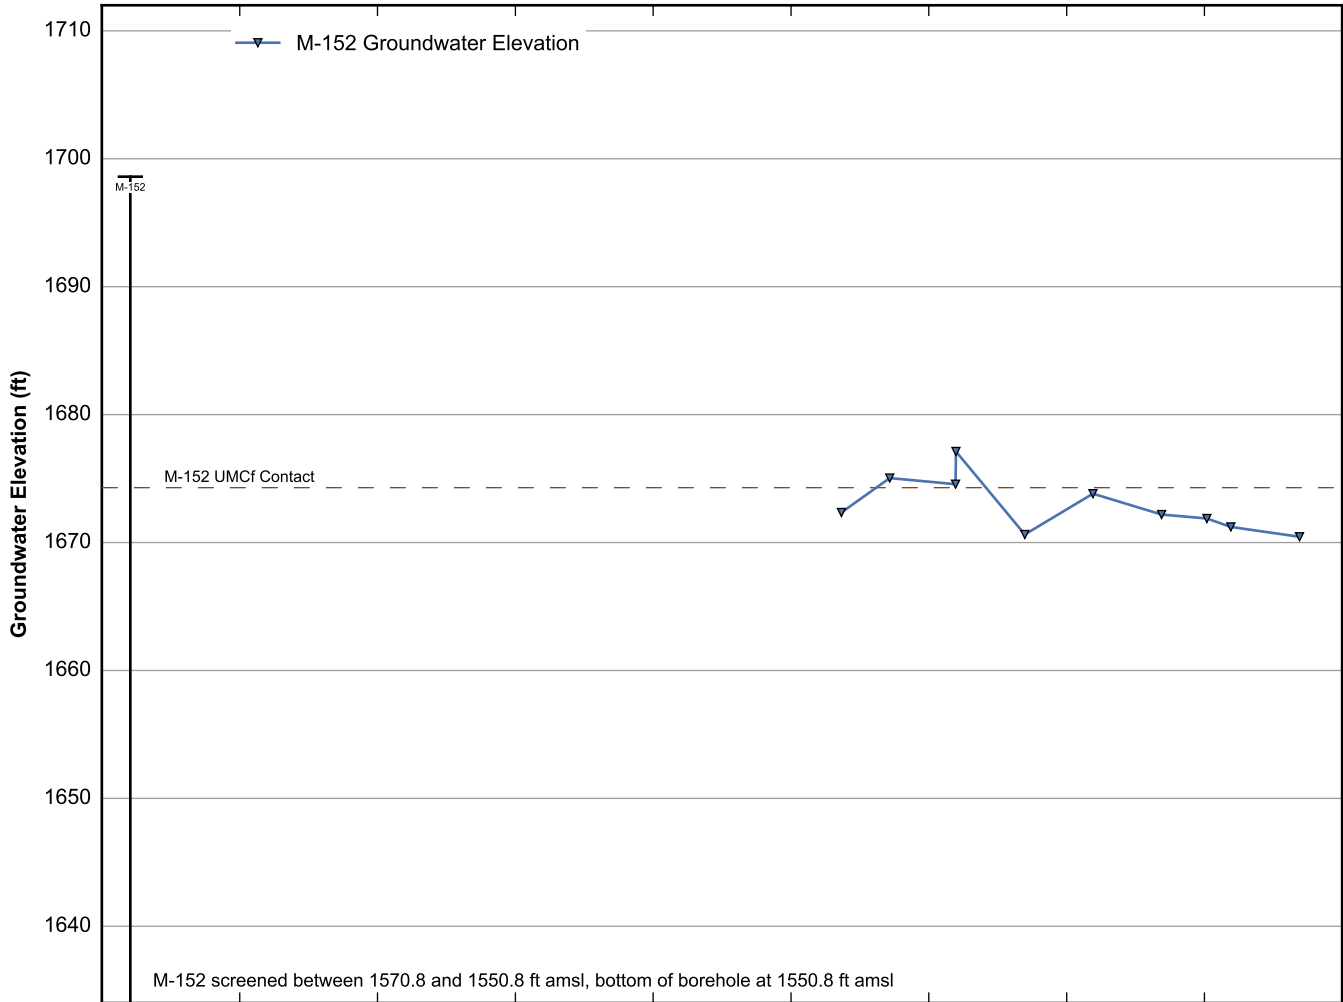

Data Sheet for Well M-152
Nevada Environmental Response Trust Site
Henderson, Nevada