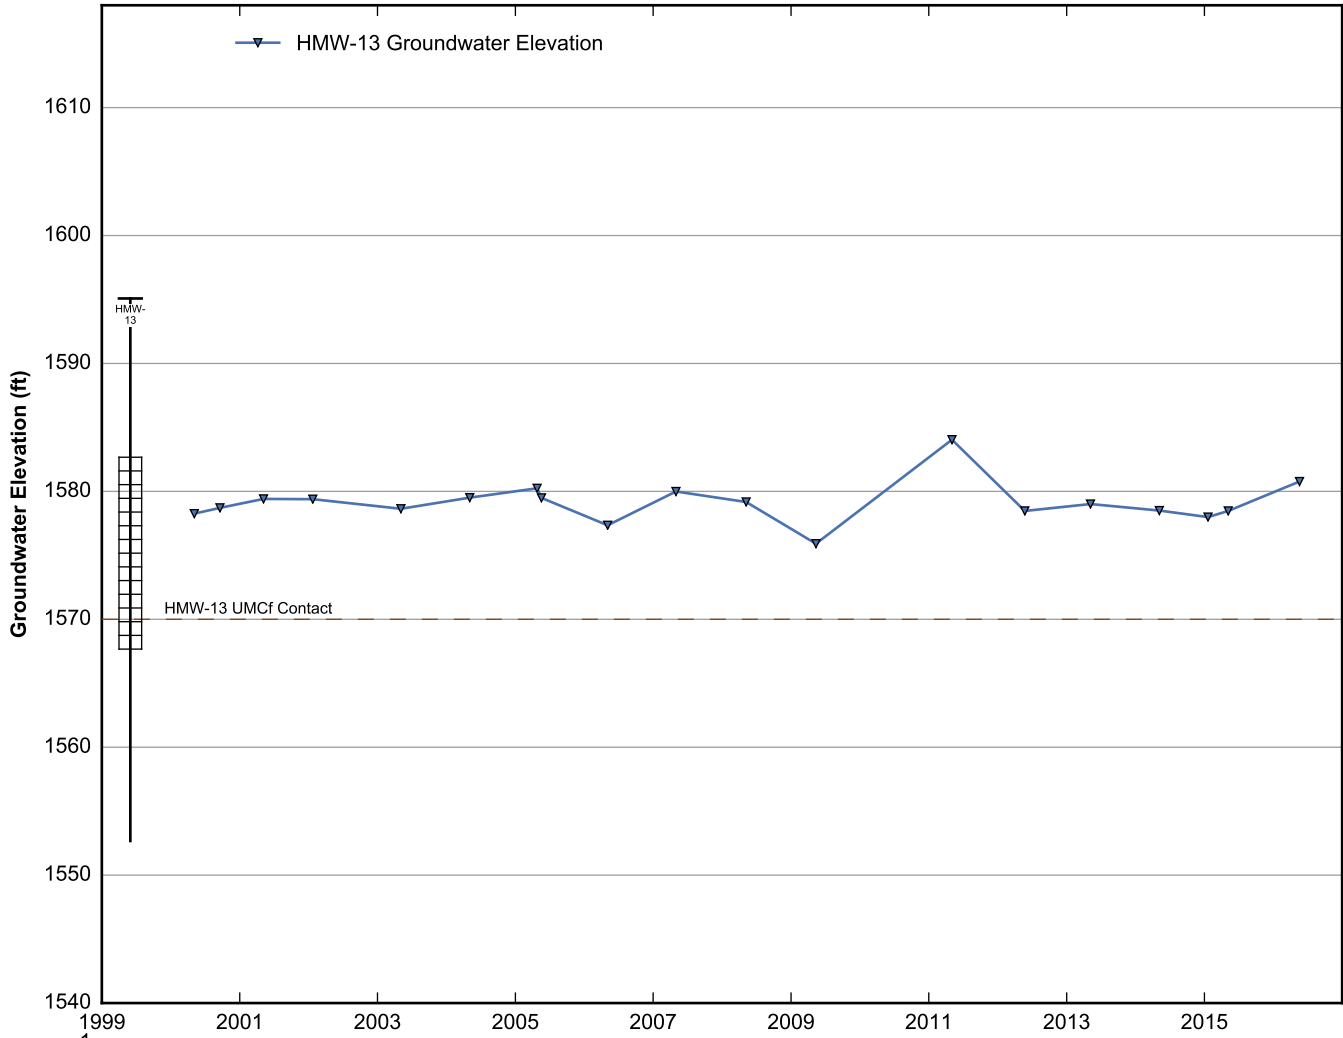

Data Sheet for Well HMW-13
Nevada Environmental Response Trust Site
Henderson, Nevada