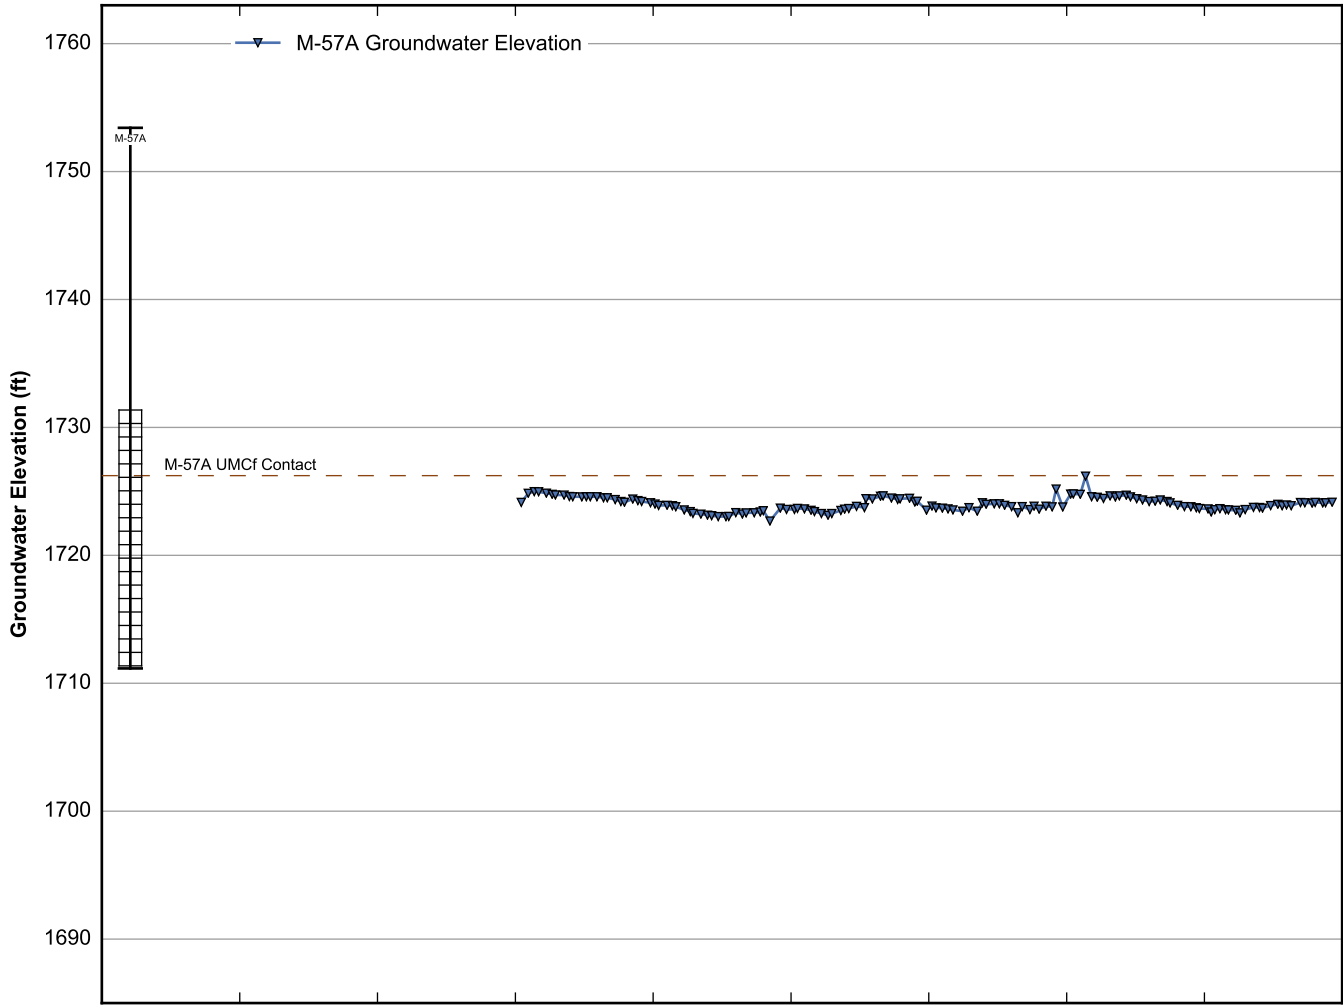

Data Sheet for Well M-57A
Nevada Environmental Response Trust Site
Henderson, Nevada