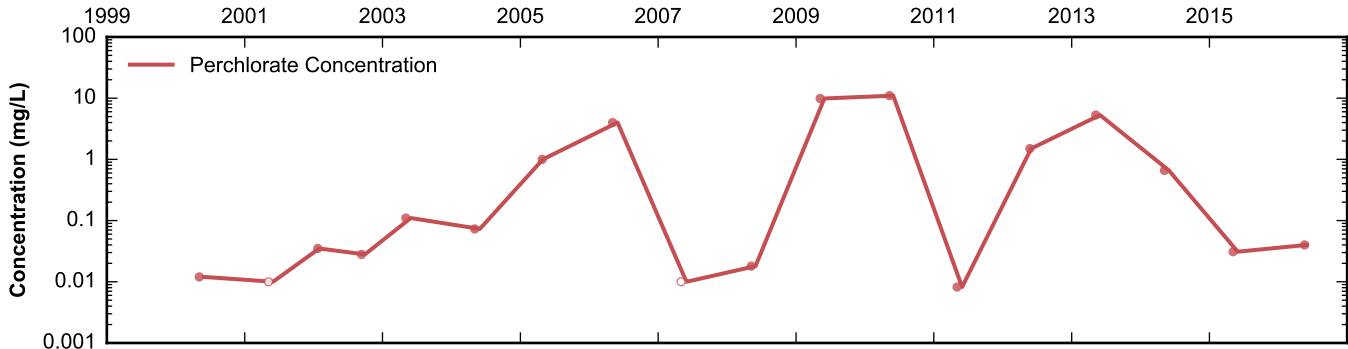

Data Sheet for Well HMW-14
Nevada Environmental Response Trust Site
Henderson, Nevada