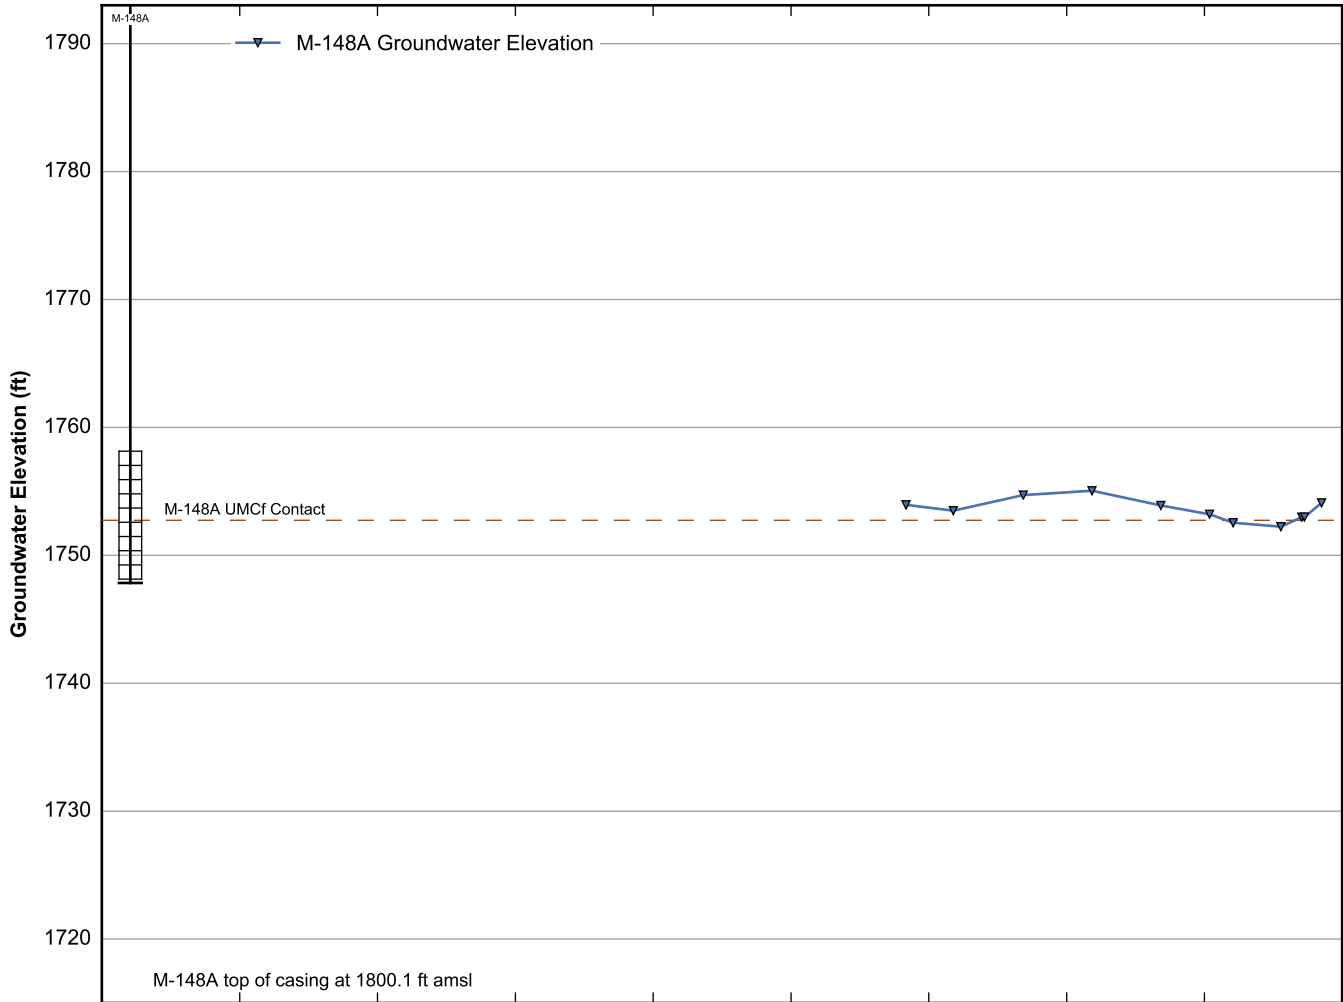

Data Sheet for Well M-148A
Nevada Environmental Response Trust Site
Henderson, Nevada