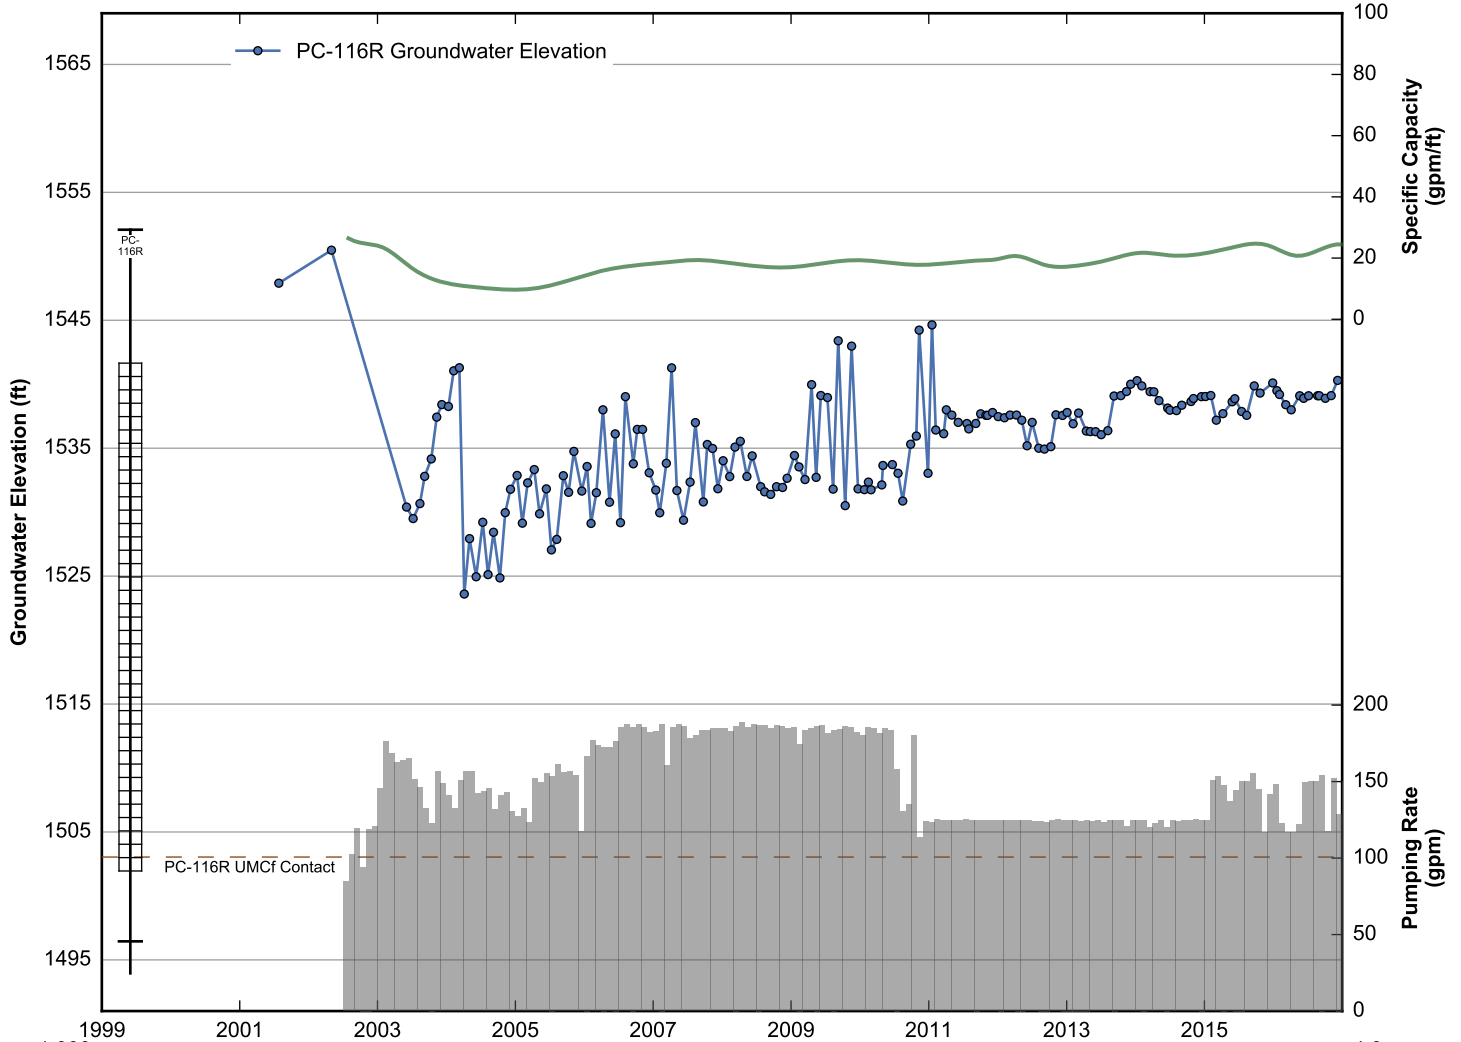

Data Sheet for Well PC-116R
Nevada Environmental Response Trust Site
Henderson, Nevada