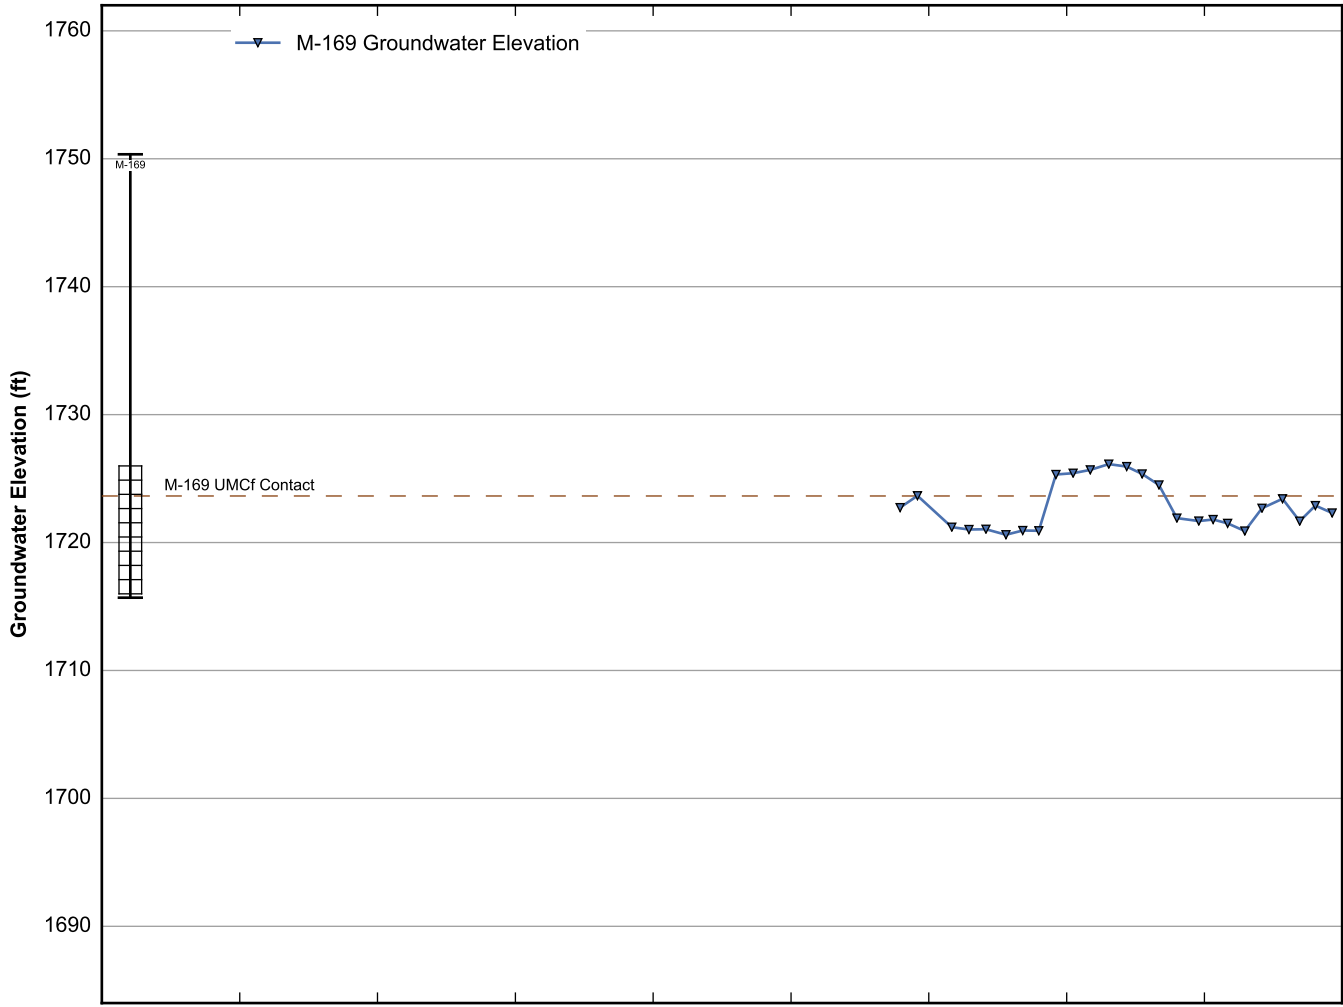

Data Sheet for Well M-169
Nevada Environmental Response Trust Site
Henderson, Nevada