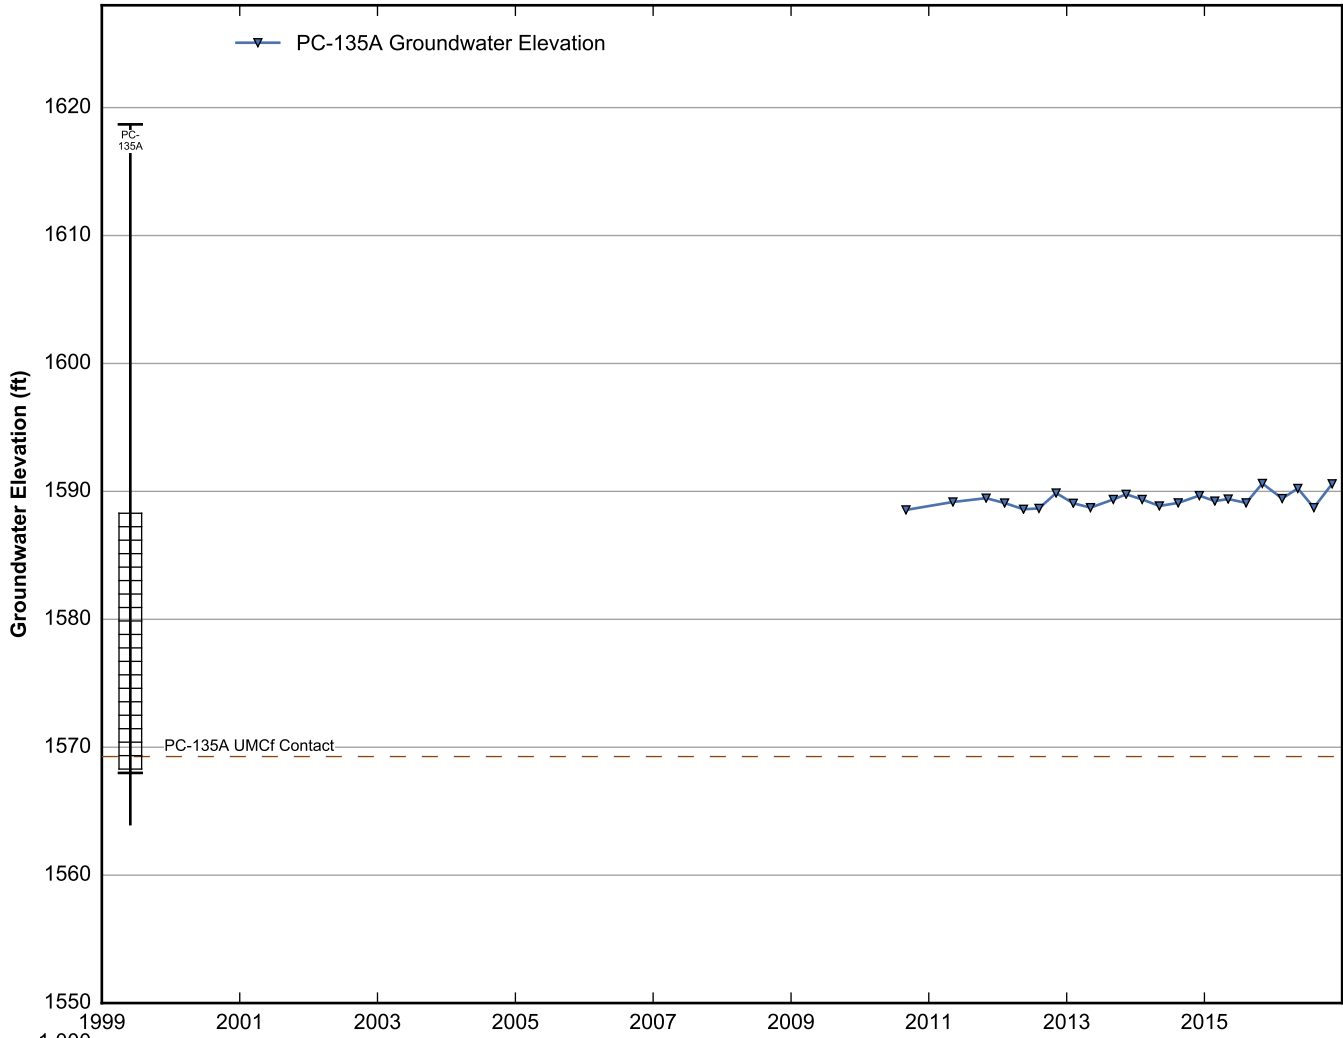

Data Sheet for Well PC-135A
Nevada Environmental Response Trust Site
Henderson, Nevada