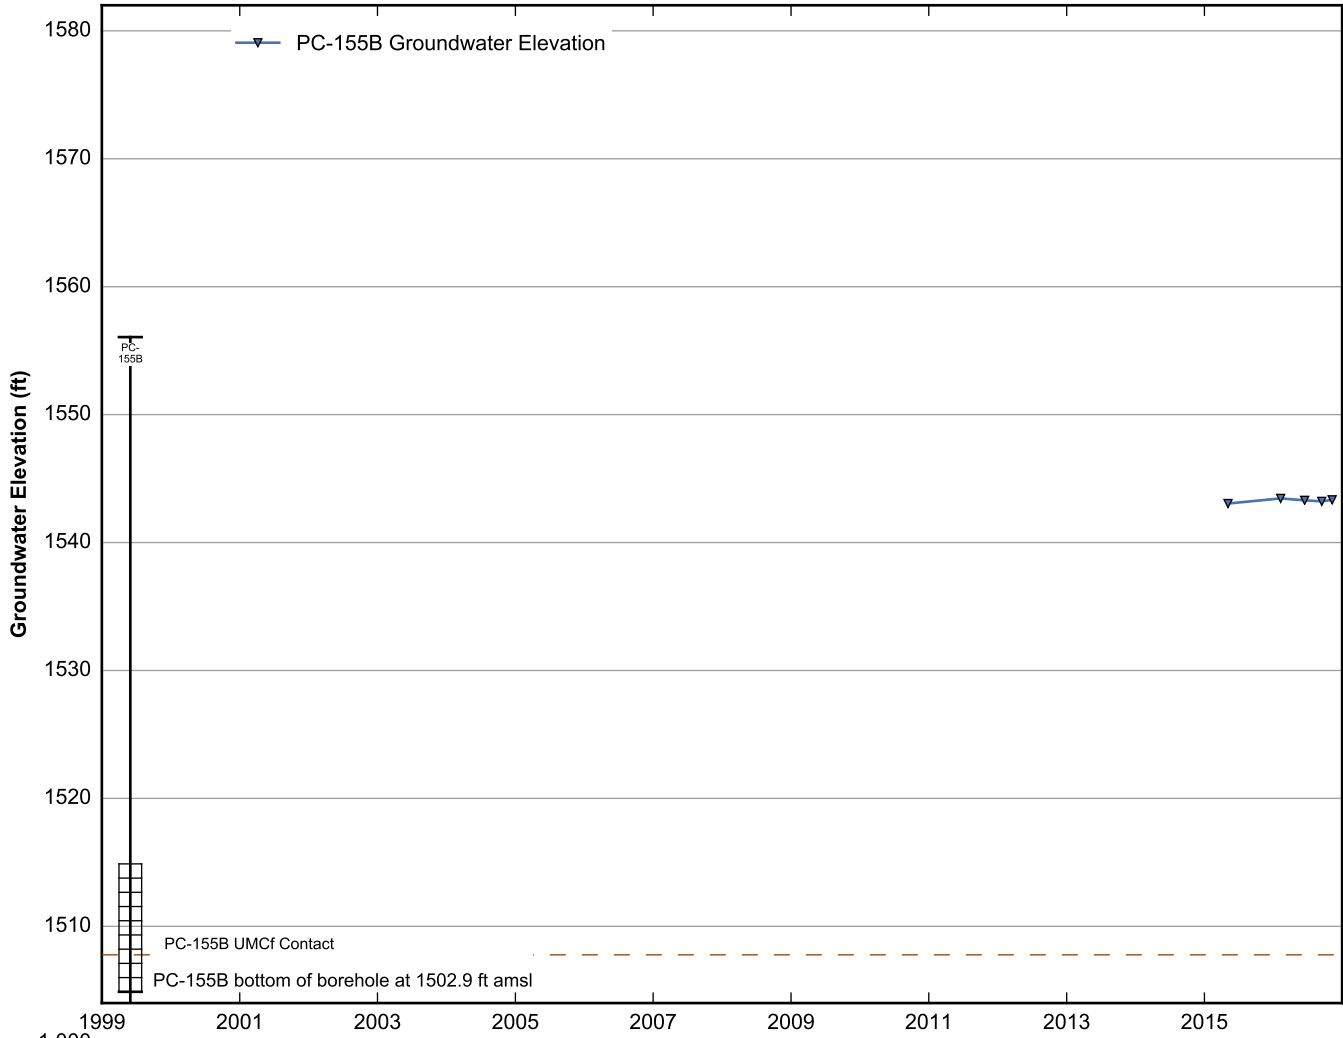

Data Sheet for Well PC-155B
Nevada Environmental Response Trust Site
Henderson, Nevada