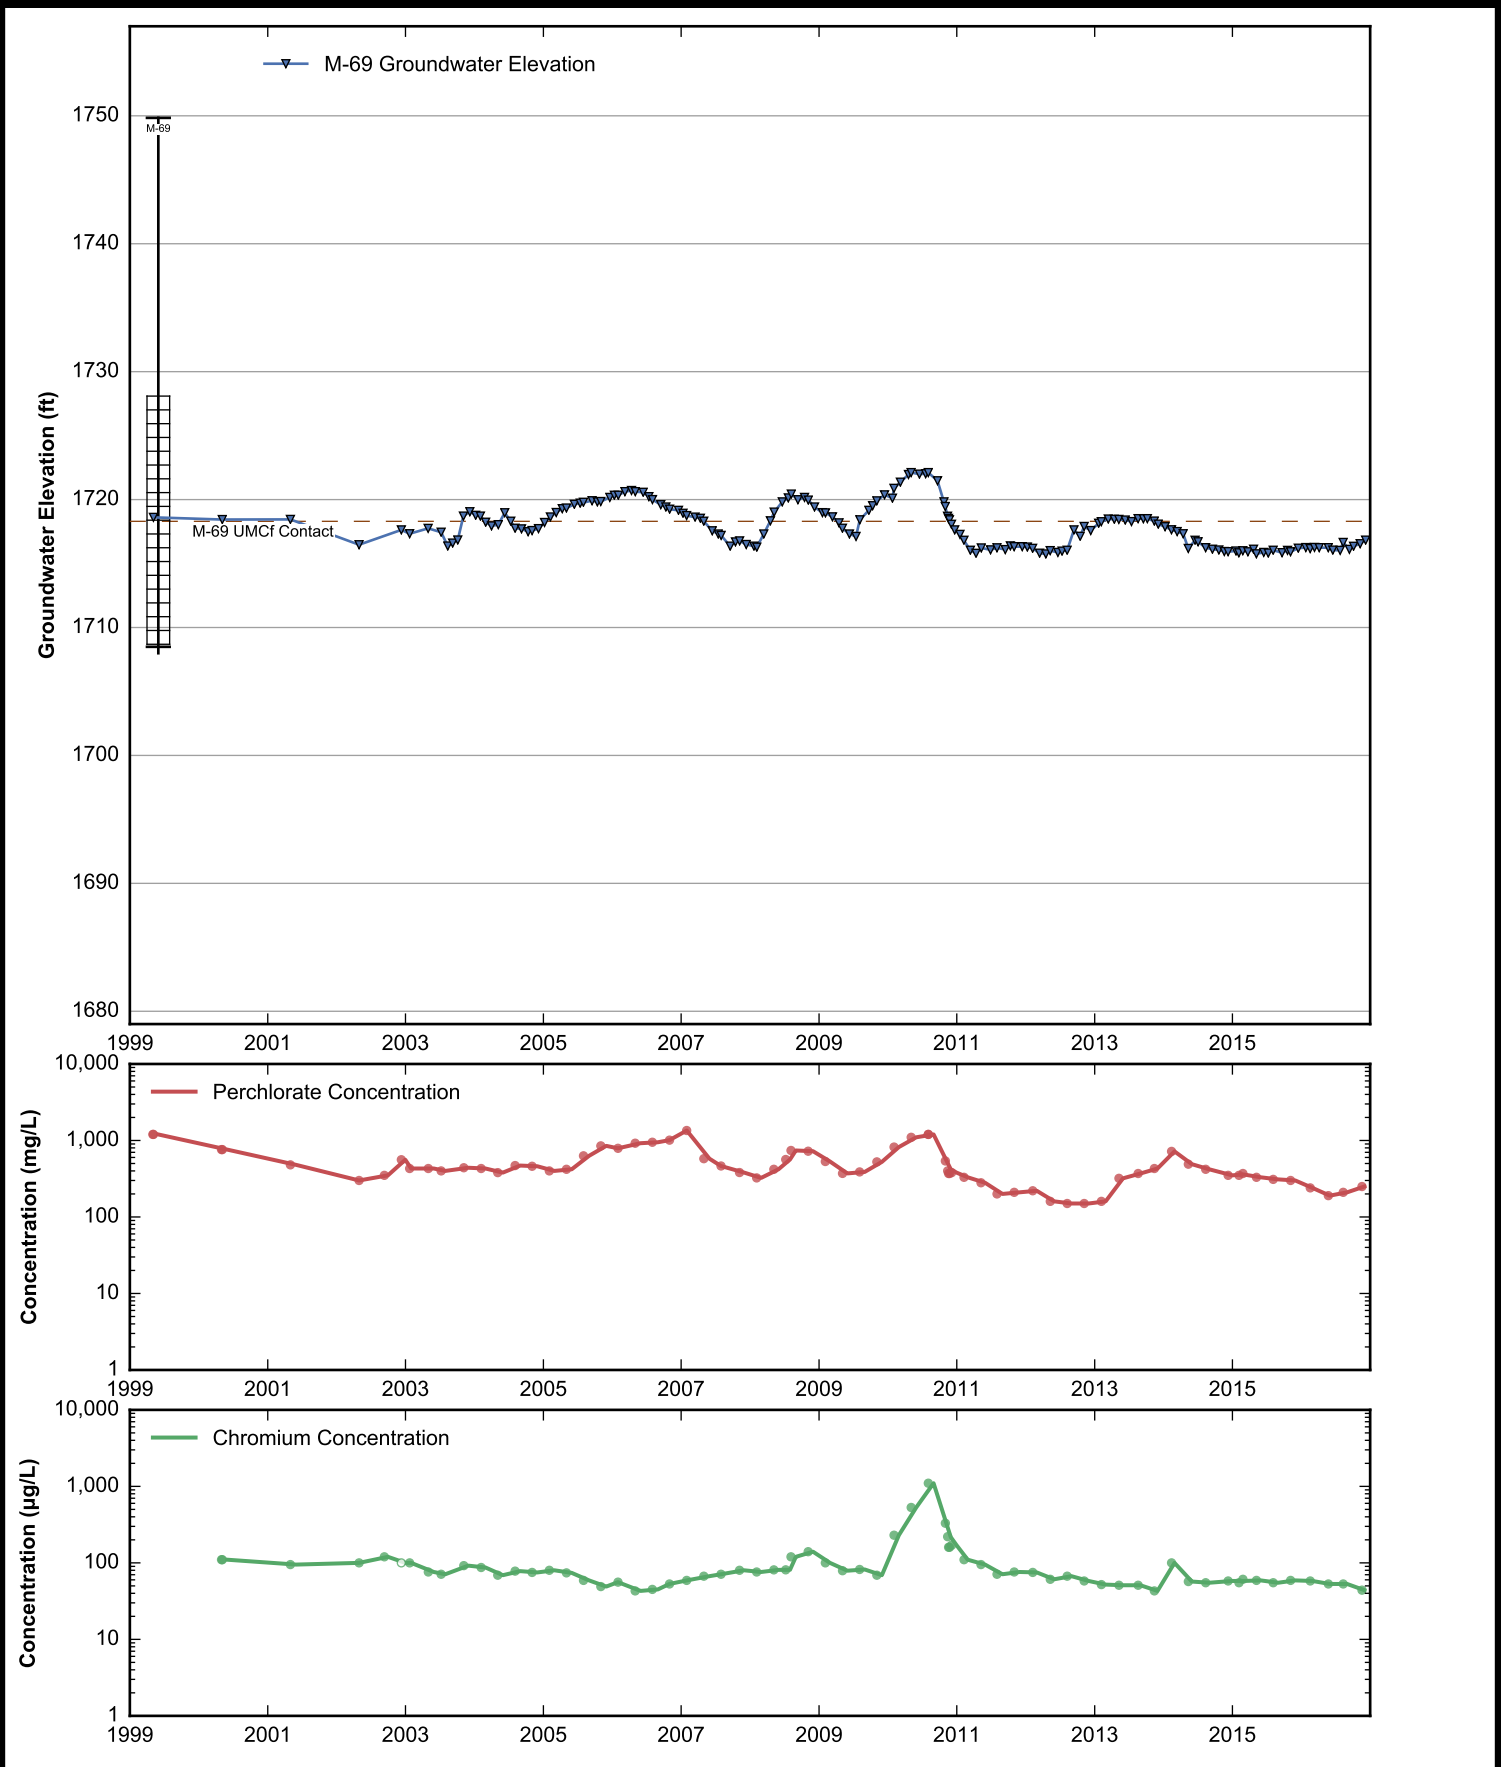

Data Sheet for Well M-69
Nevada Environmental Response Trust Site
Henderson, Nevada