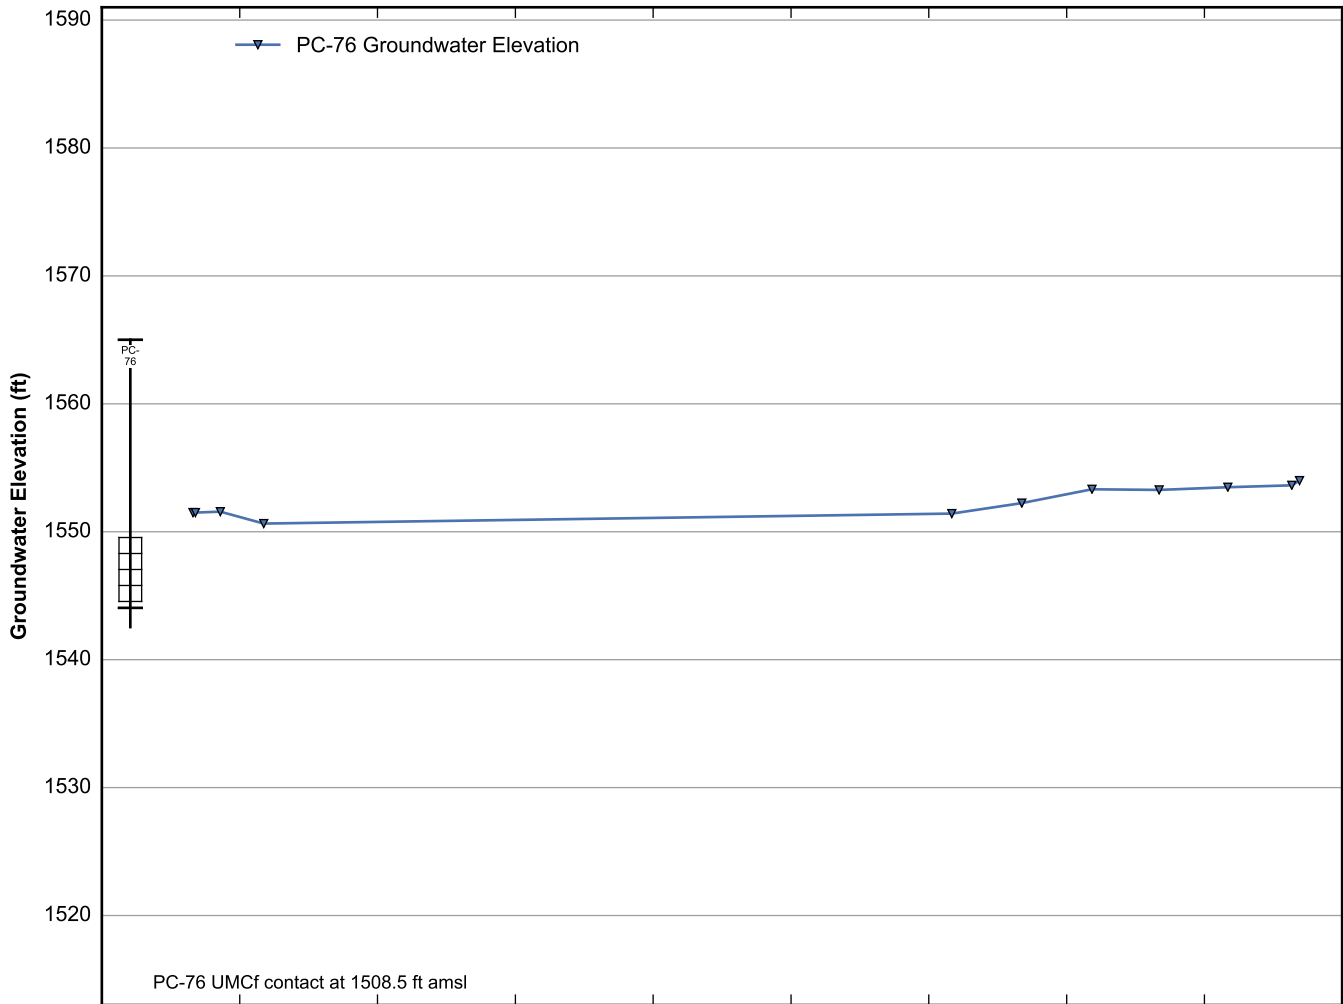

Data Sheet for Well PC-76
Nevada Environmental Response Trust Site
Henderson, Nevada