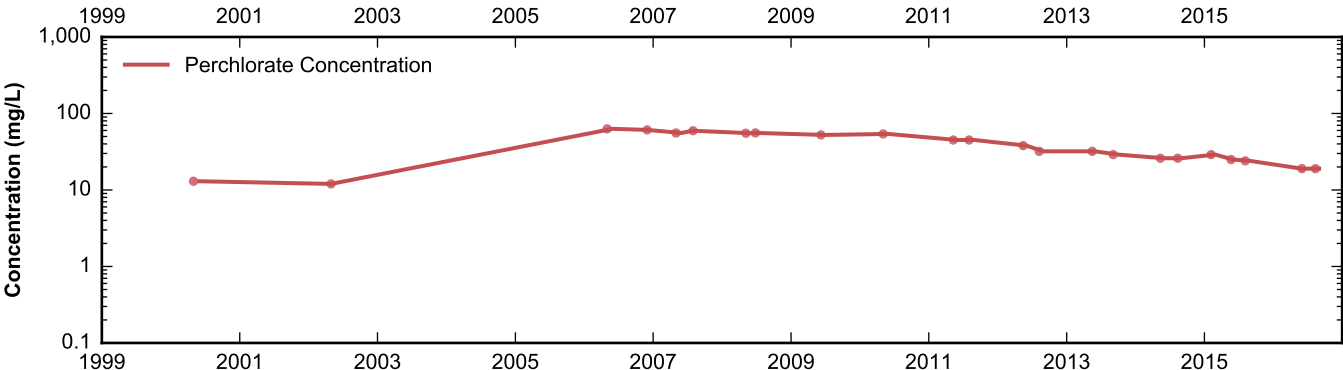

Data Sheet for Well M-7B
Nevada Environmental Response Trust Site
Henderson, Nevada