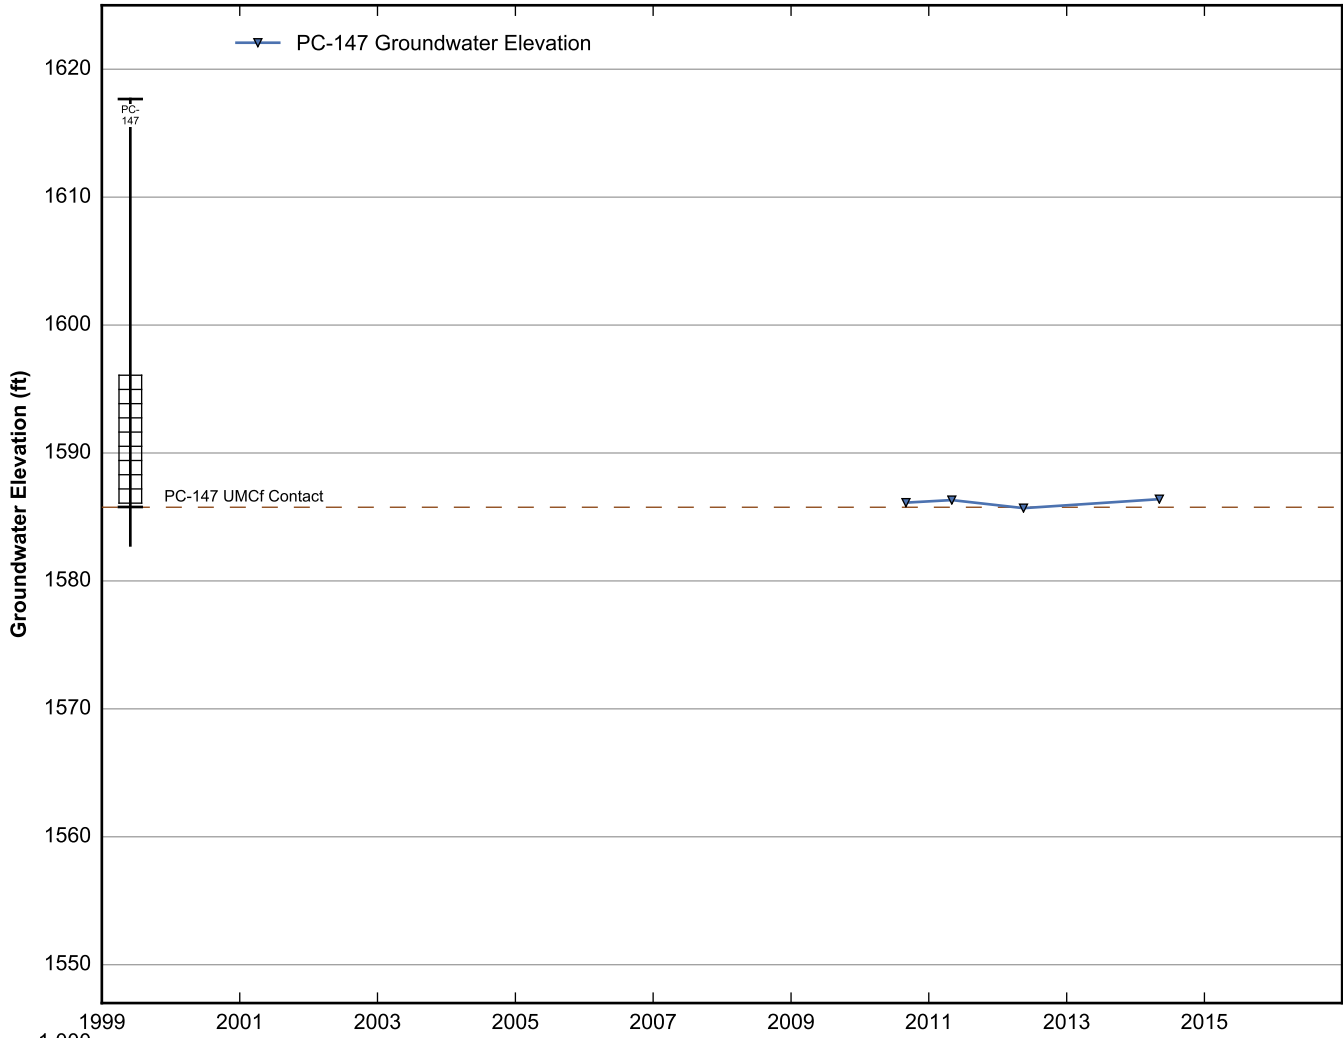

Data Sheet for Well PC-147
Nevada Environmental Response Trust Site
Henderson, Nevada