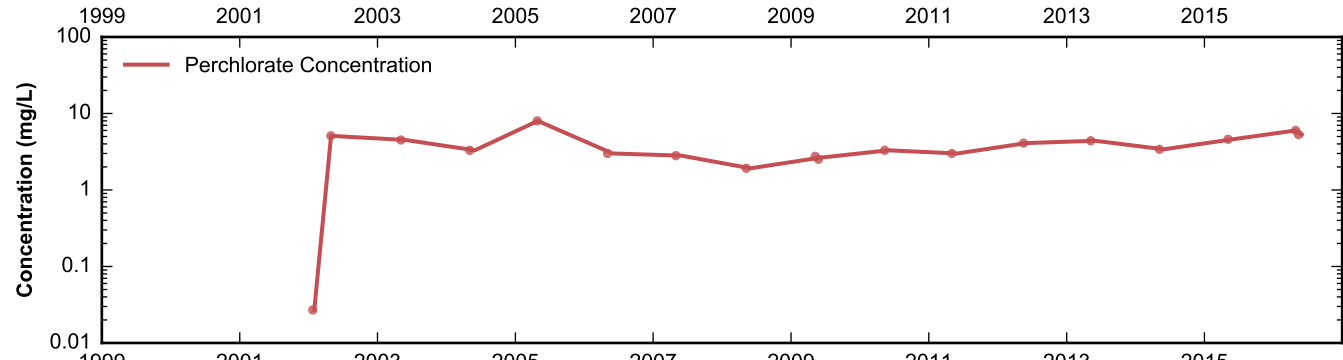

Data Sheet for Well HM-2
Nevada Environmental Response Trust Site
Henderson, Nevada