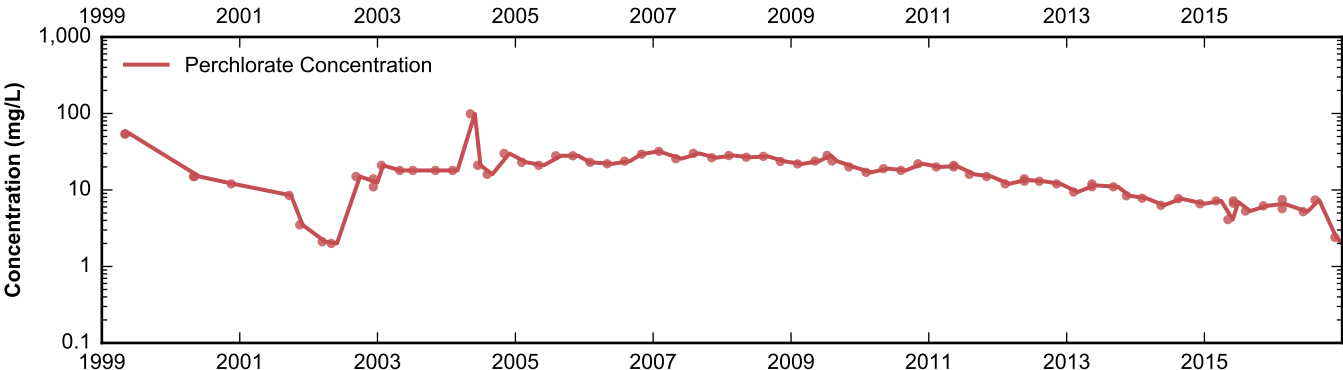

Data Sheet for Well M-10
Nevada Environmental Response Trust Site
Henderson, Nevada