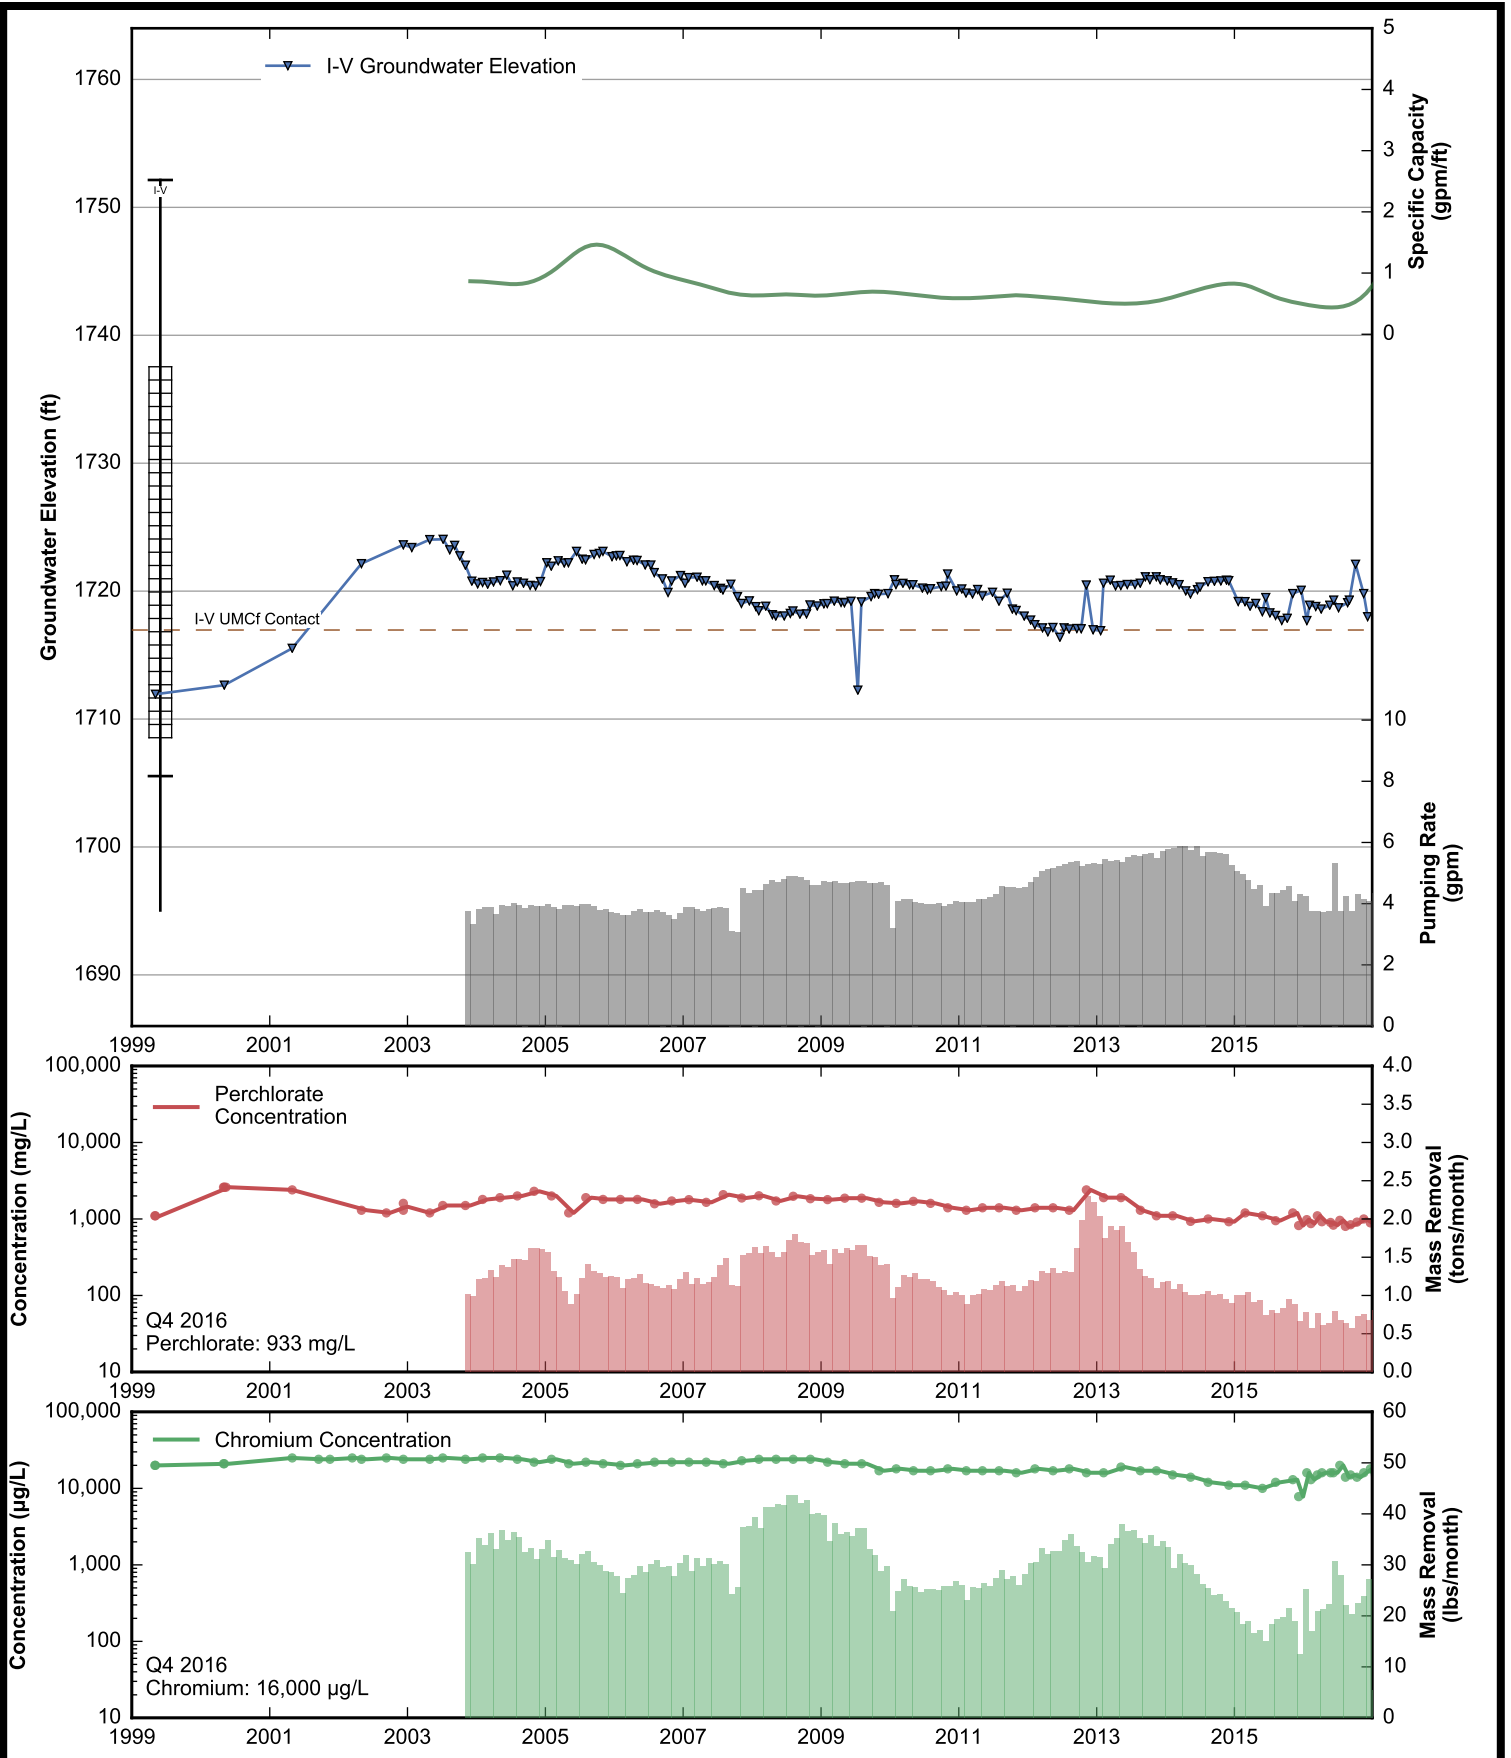

Data Sheet for Well I-V
Nevada Environmental Response Trust Site
Henderson, Nevada