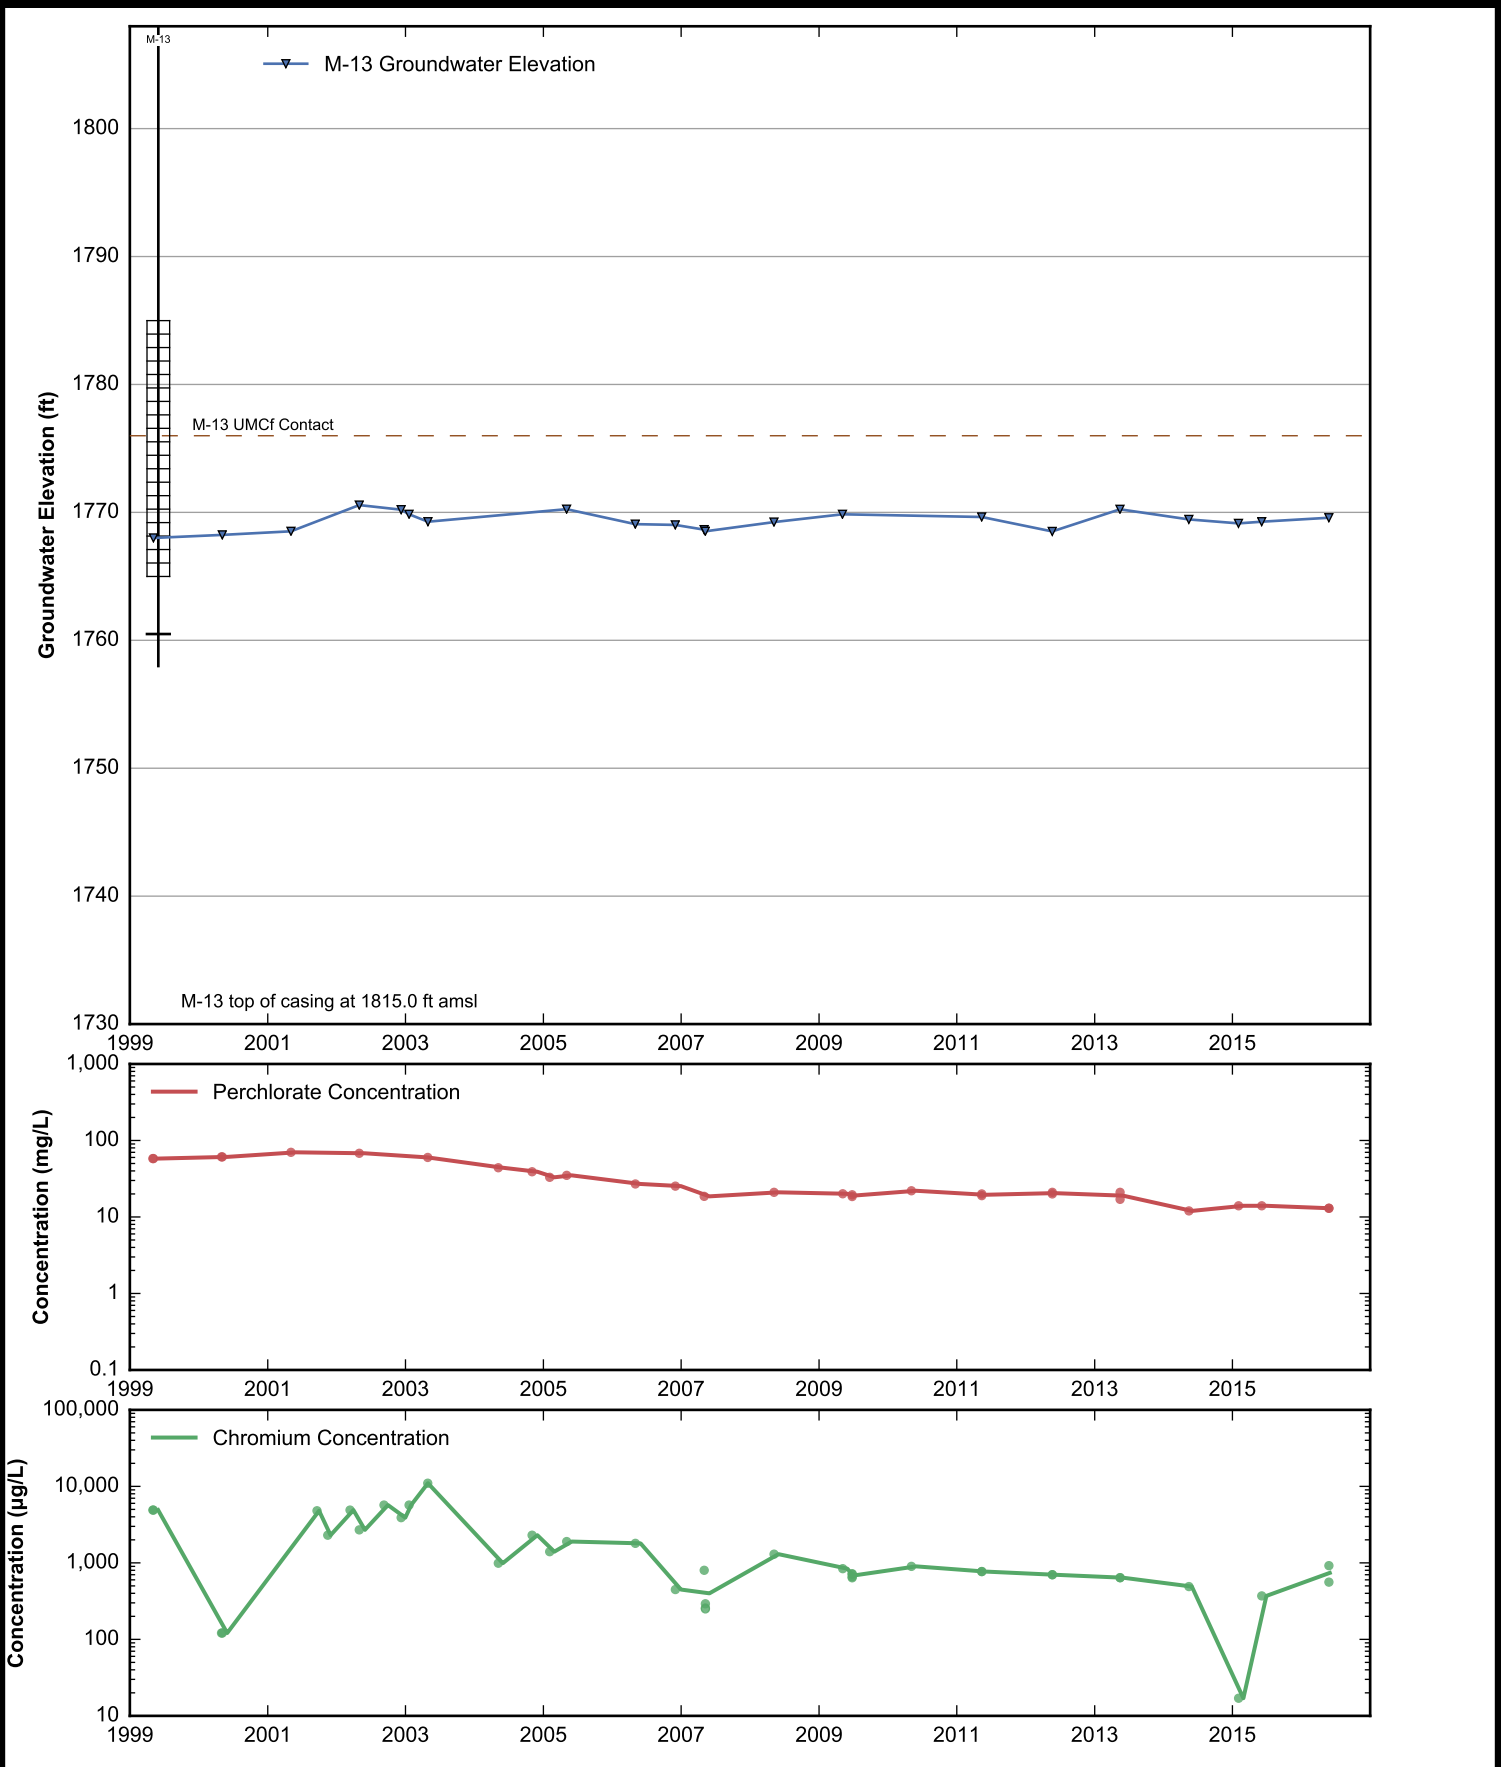

Data Sheet for Well M-13
Nevada Environmental Response Trust Site
Henderson, Nevada