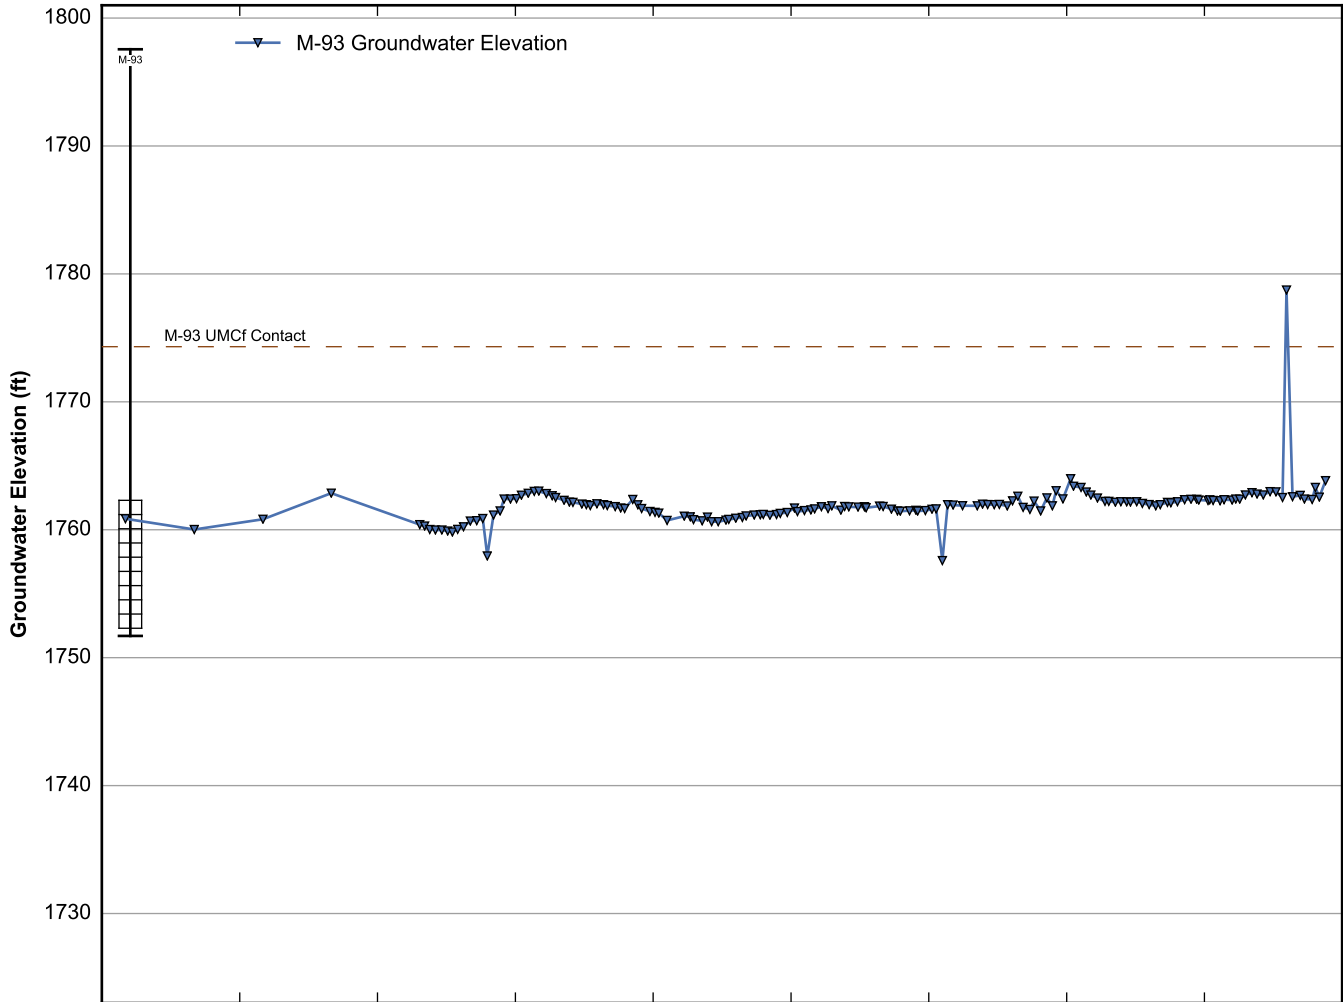

Data Sheet for Well M-93
Nevada Environmental Response Trust Site
Henderson, Nevada