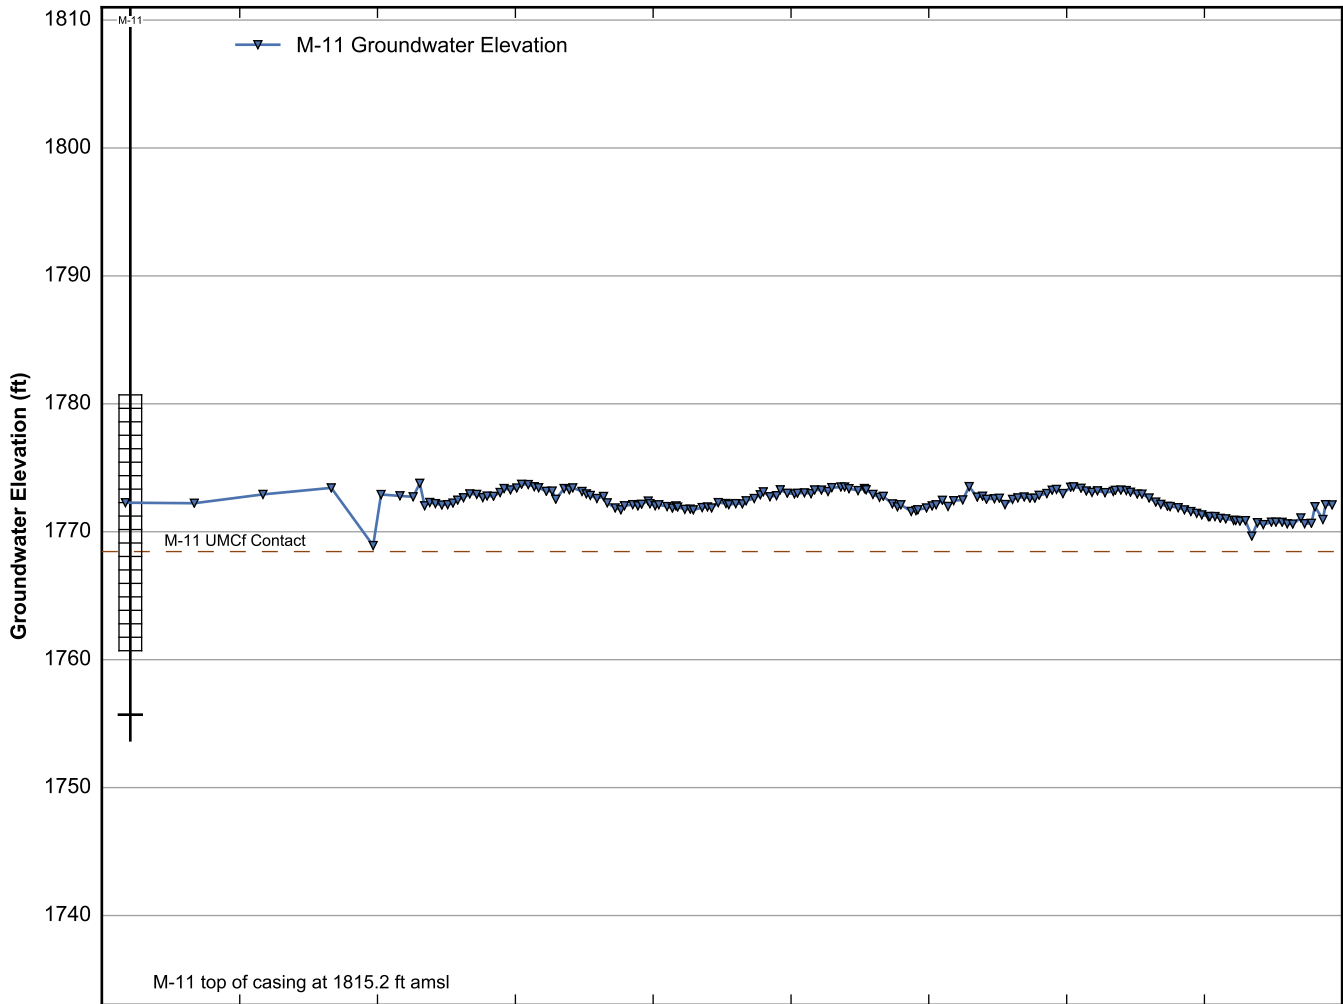

Data Sheet for Well M-11
Nevada Environmental Response Trust Site
Henderson, Nevada