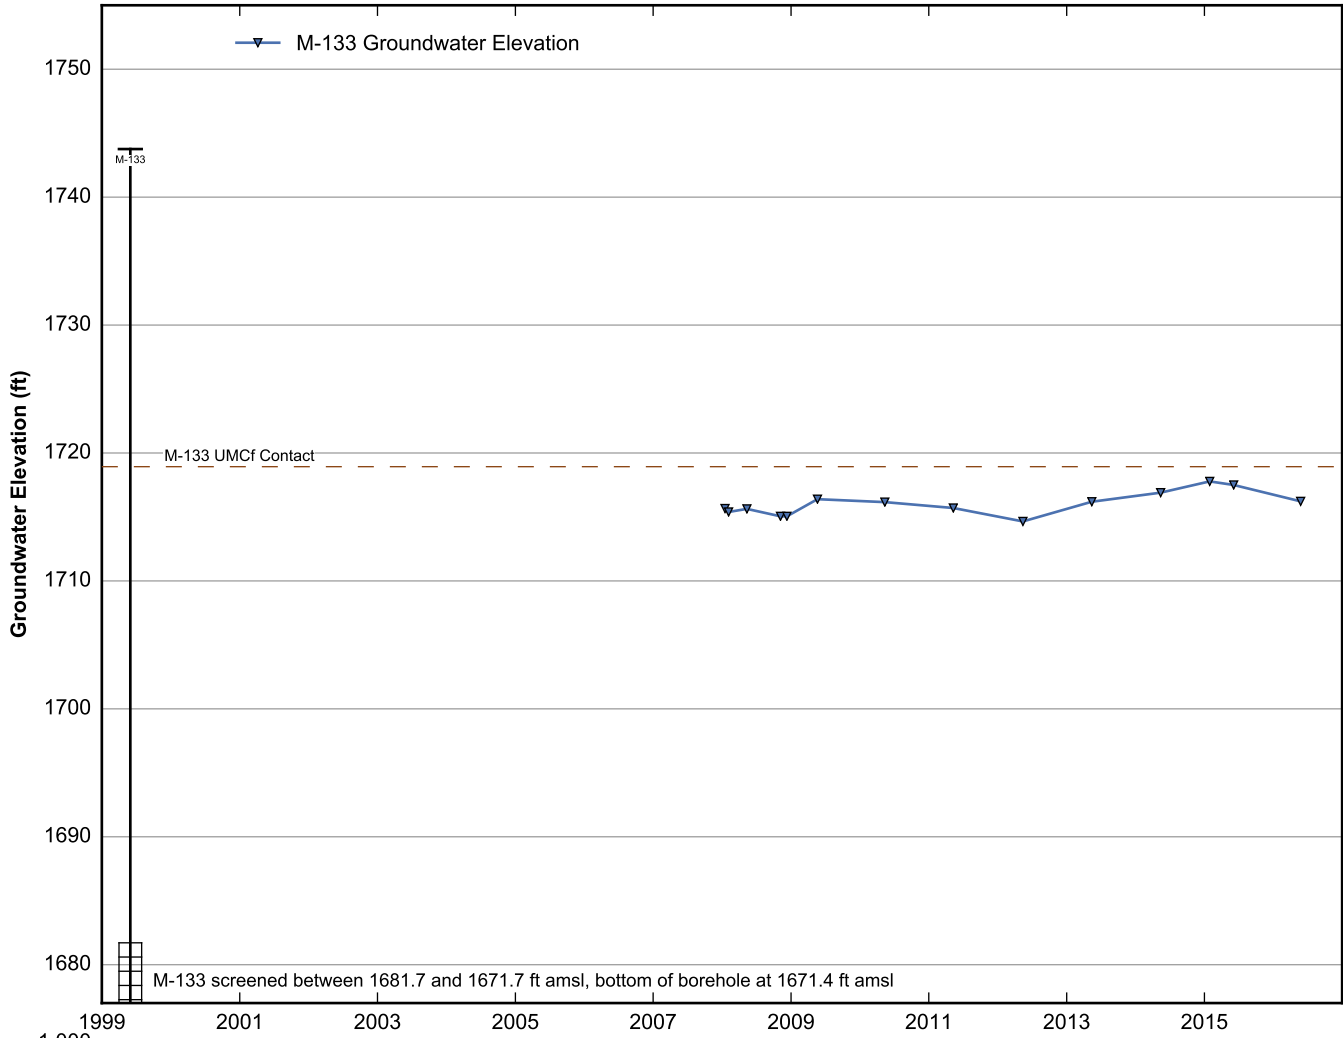

Data Sheet for Well M-133
Nevada Environmental Response Trust Site
Henderson, Nevada