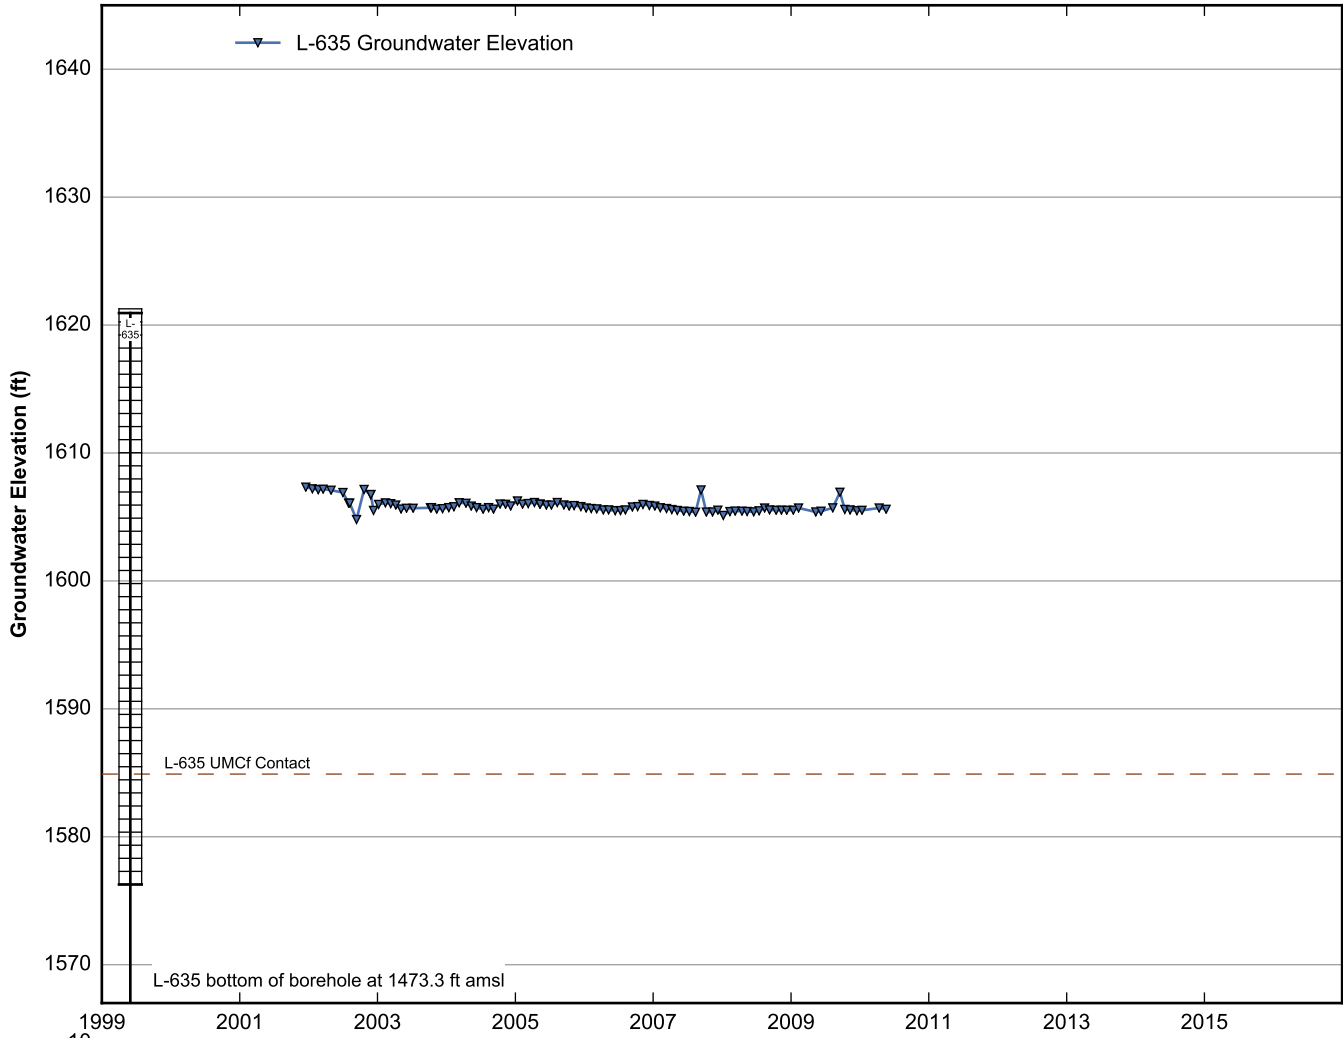

Data Sheet for Well L-635
Nevada Environmental Response Trust Site
Henderson, Nevada