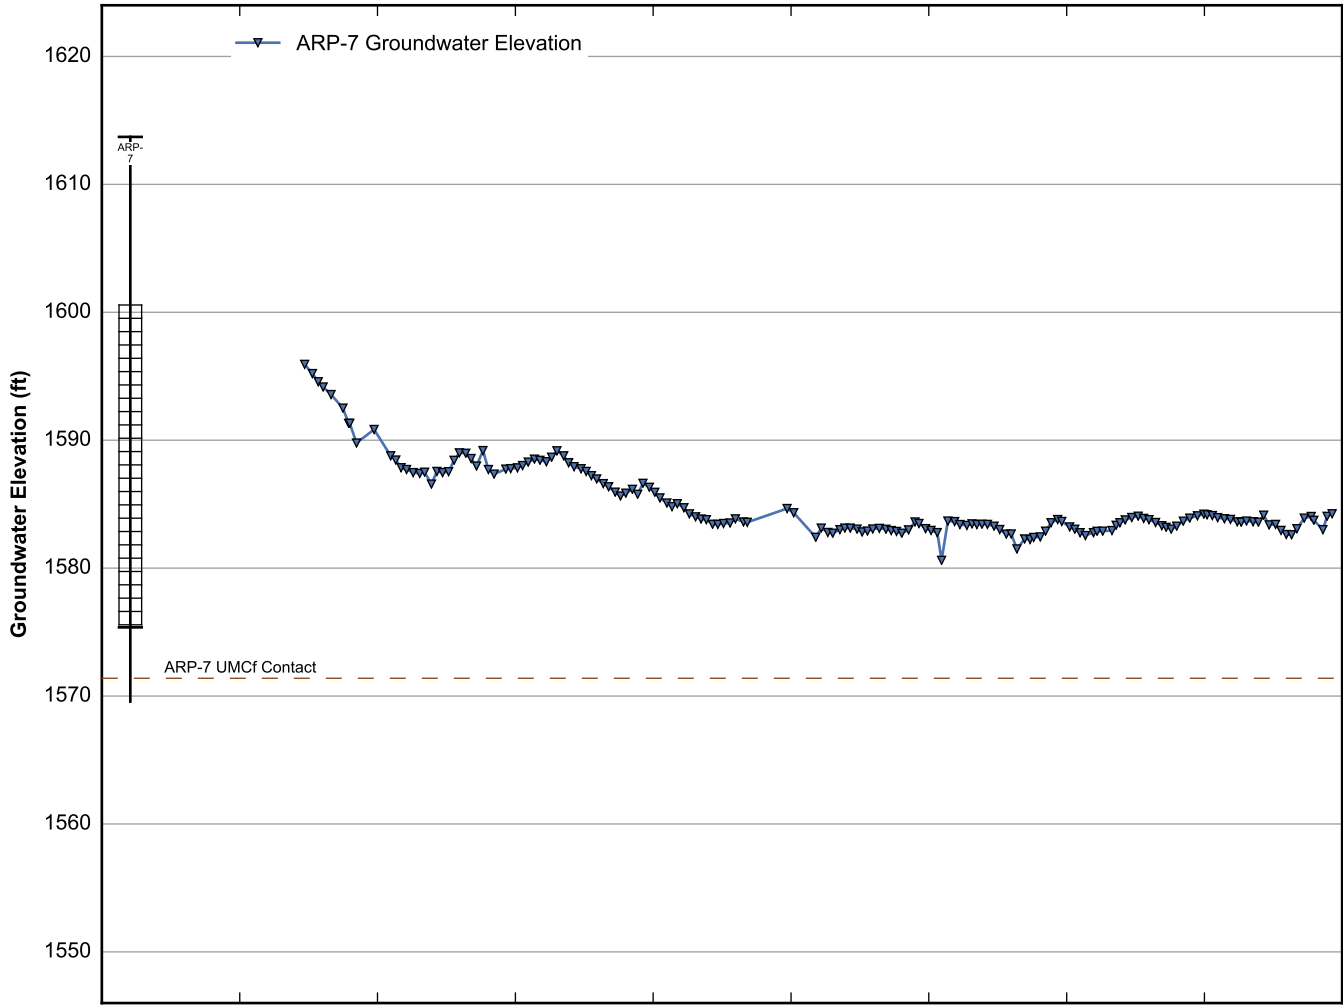

Data Sheet for Well ARP-7
Nevada Environmental Response Trust Site
Henderson, Nevada