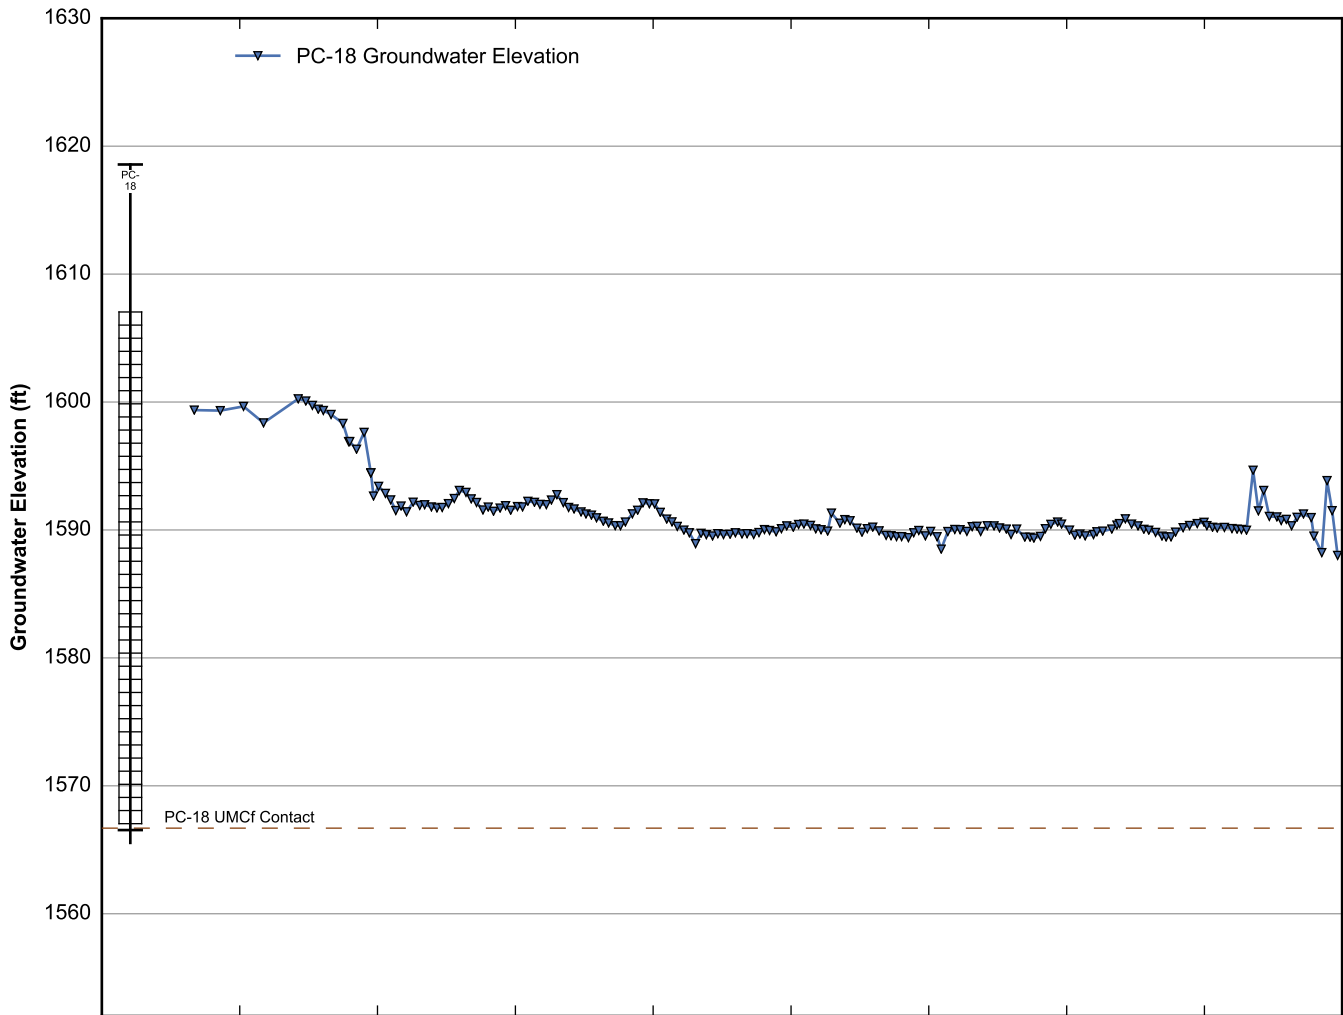

Data Sheet for Well PC-18
Nevada Environmental Response Trust Site
Henderson, Nevada