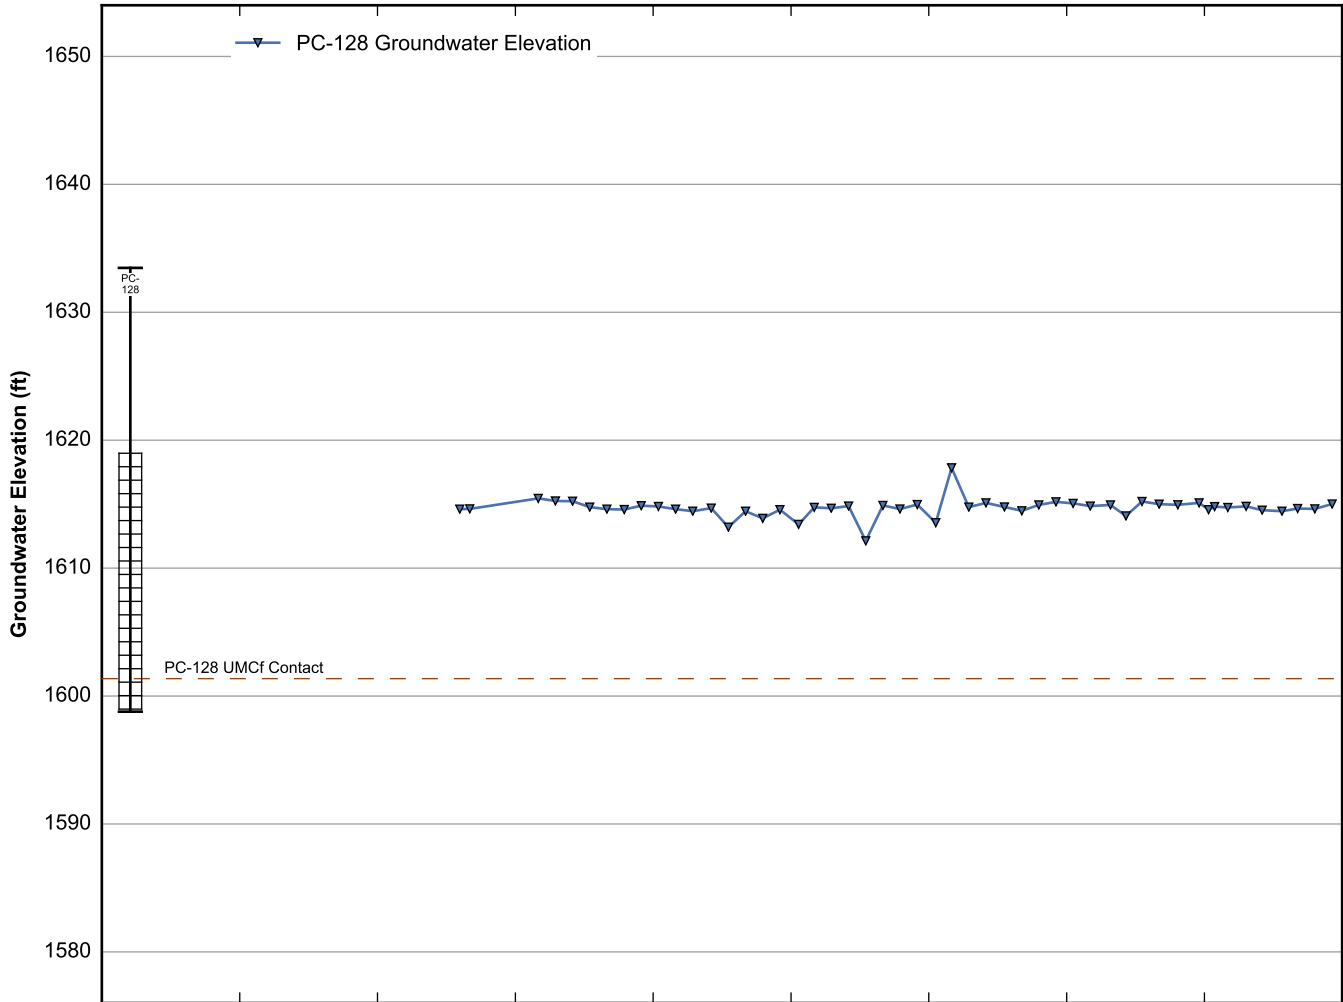

Data Sheet for Well PC-128
Nevada Environmental Response Trust Site
Henderson, Nevada