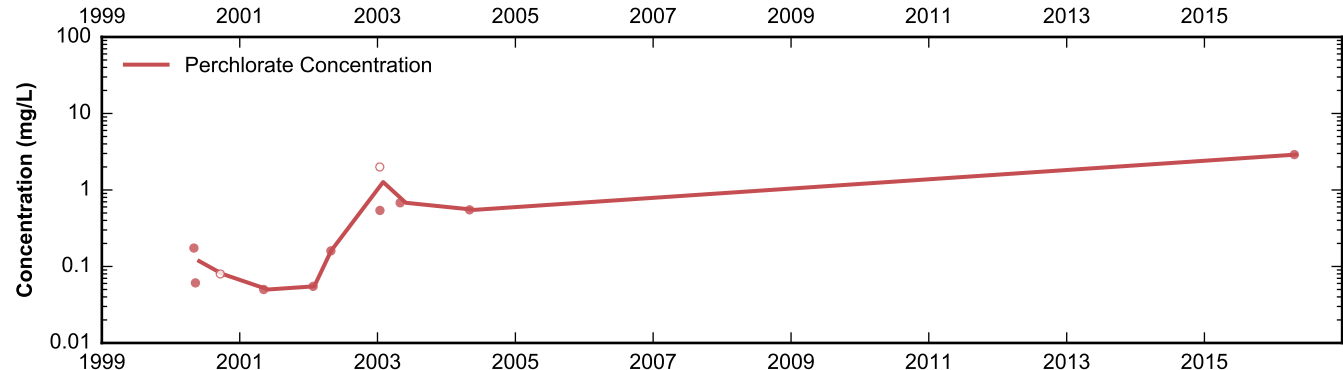

Data Sheet for Well PC-78
Nevada Environmental Response Trust Site
Henderson, Nevada