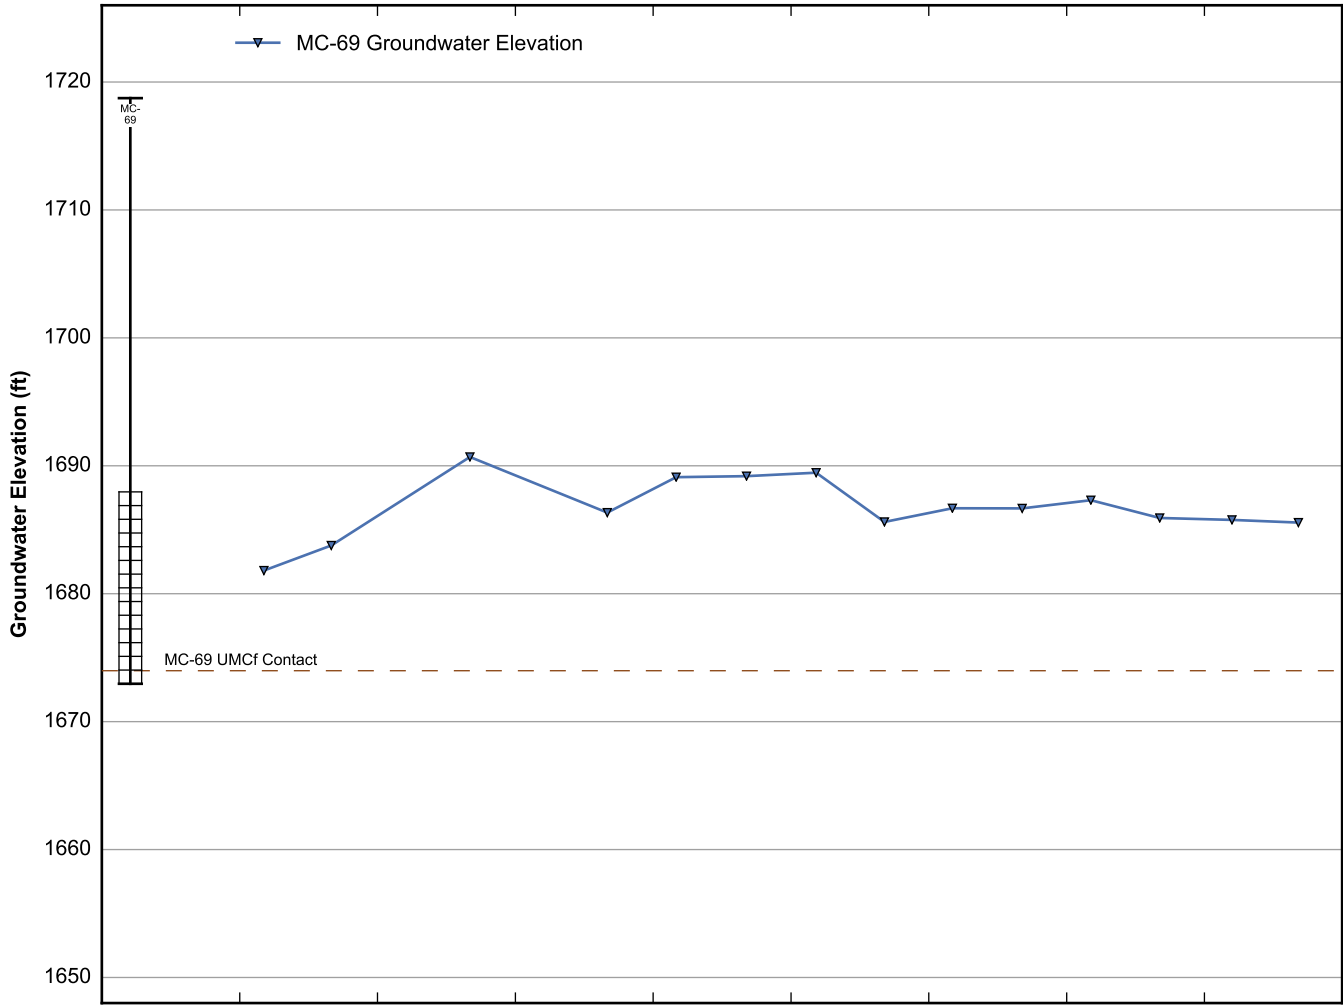

Data Sheet for Well MC-69
Nevada Environmental Response Trust Site
Henderson, Nevada