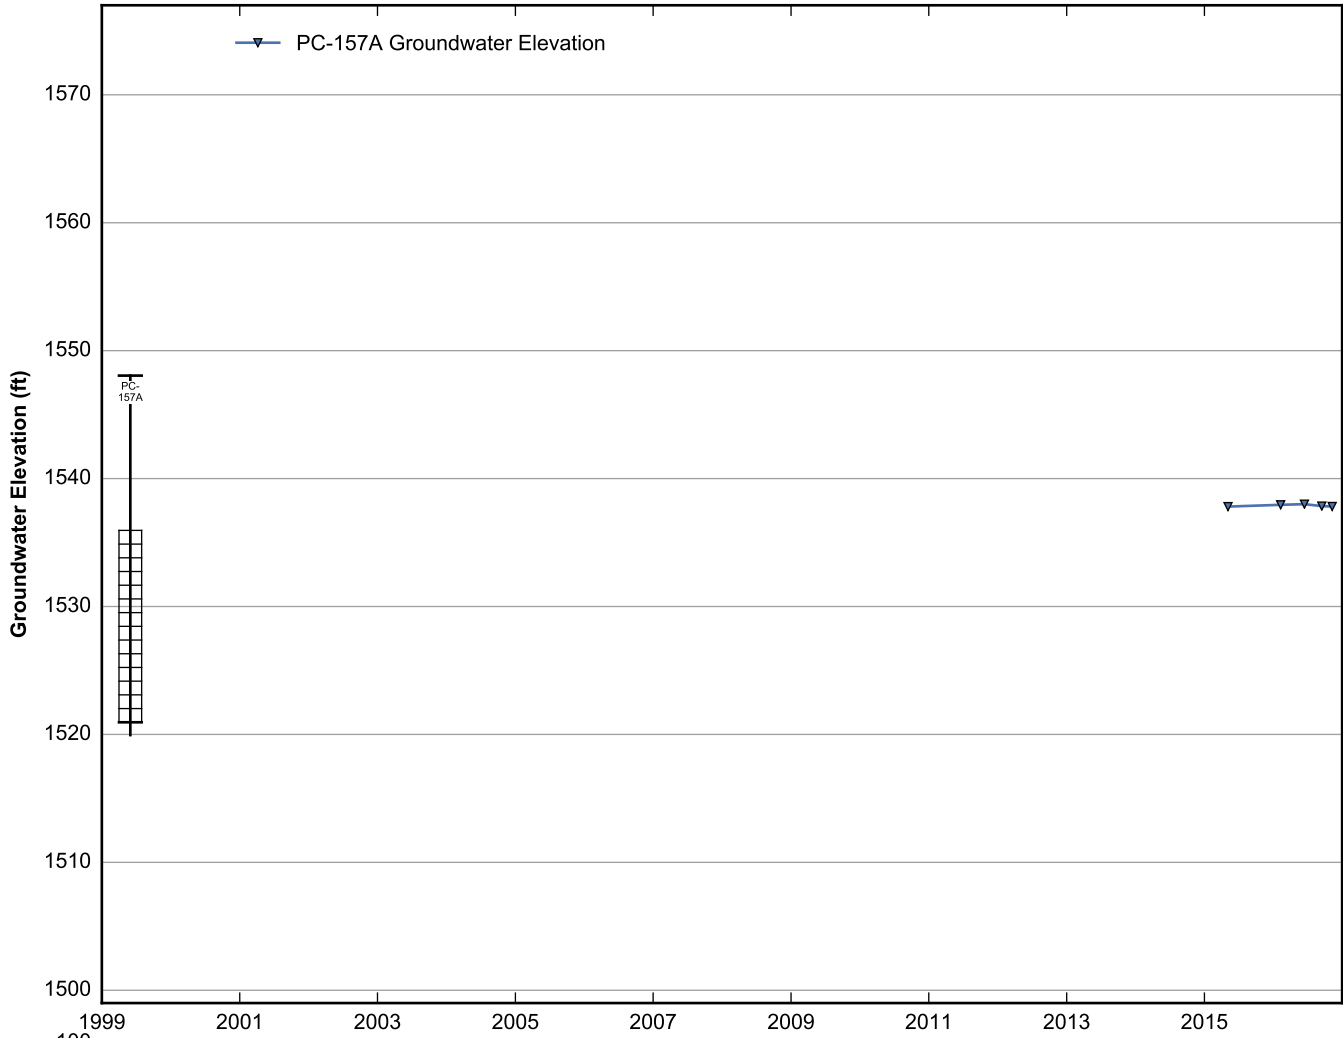

Data Sheet for Well PC-157A
Nevada Environmental Response Trust Site
Henderson, Nevada