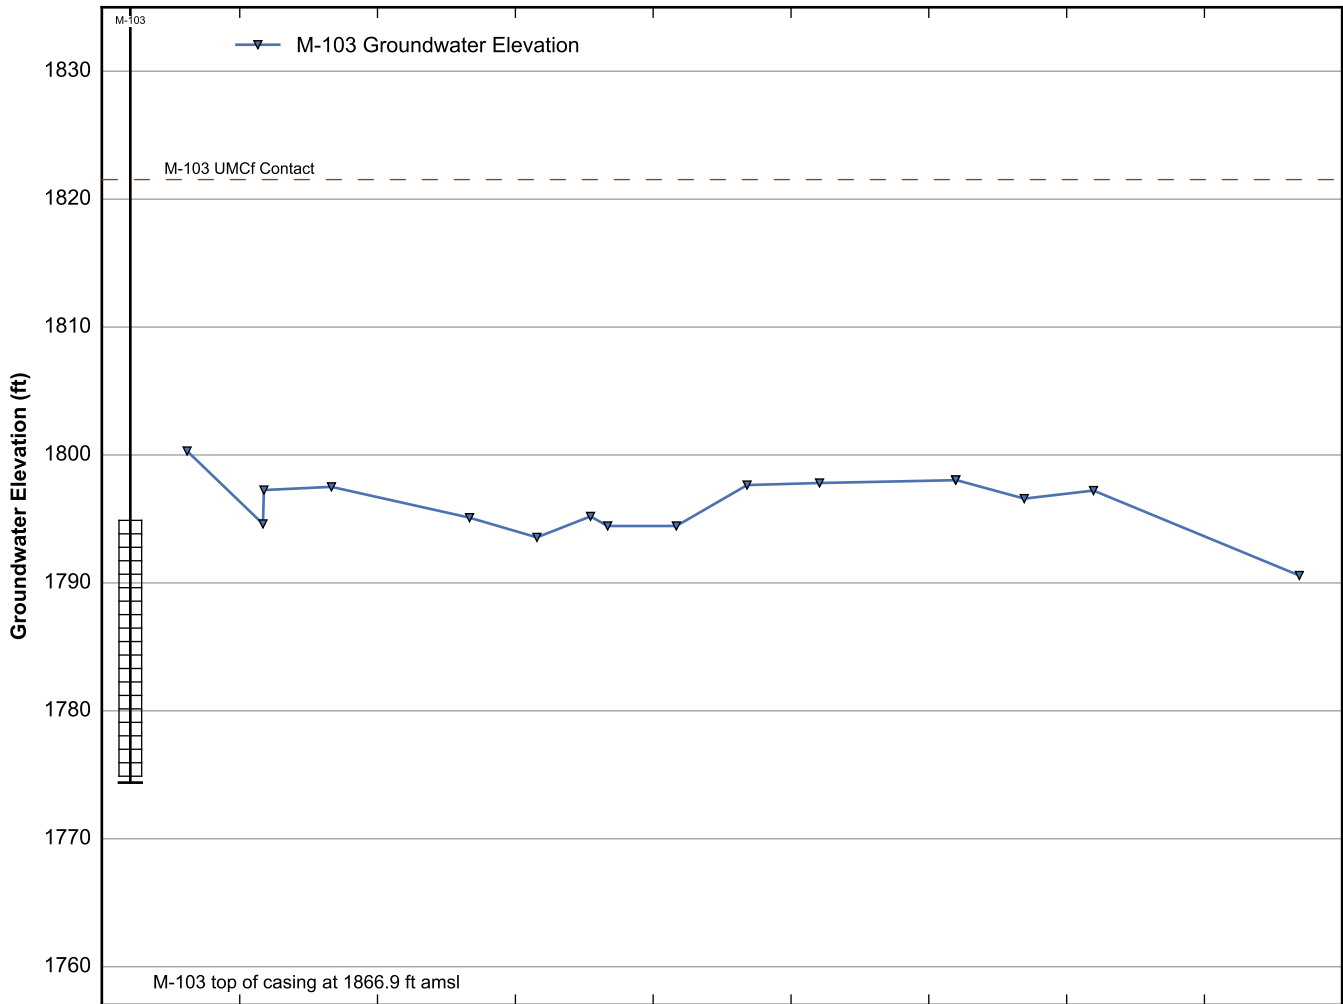

Data Sheet for Well M-103
Nevada Environmental Response Trust Site
Henderson, Nevada