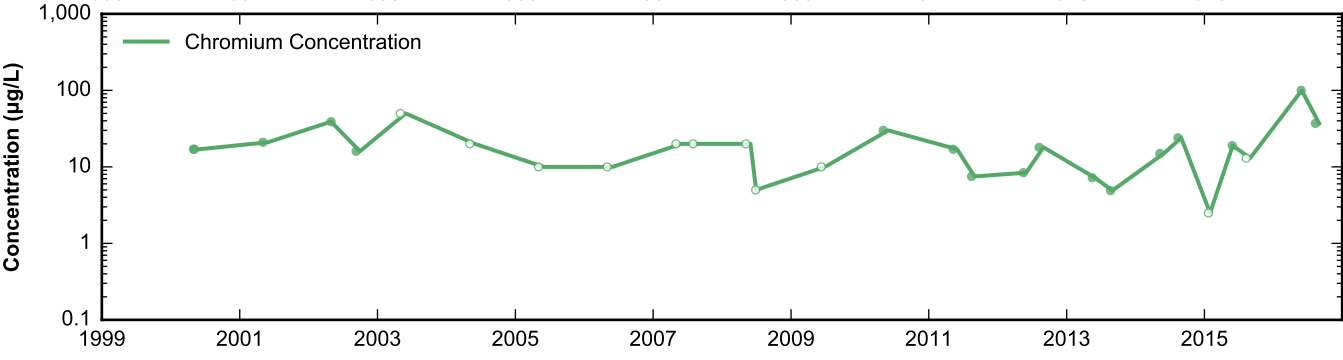

Data Sheet for Well M-6A
Nevada Environmental Response Trust Site
Henderson, Nevada