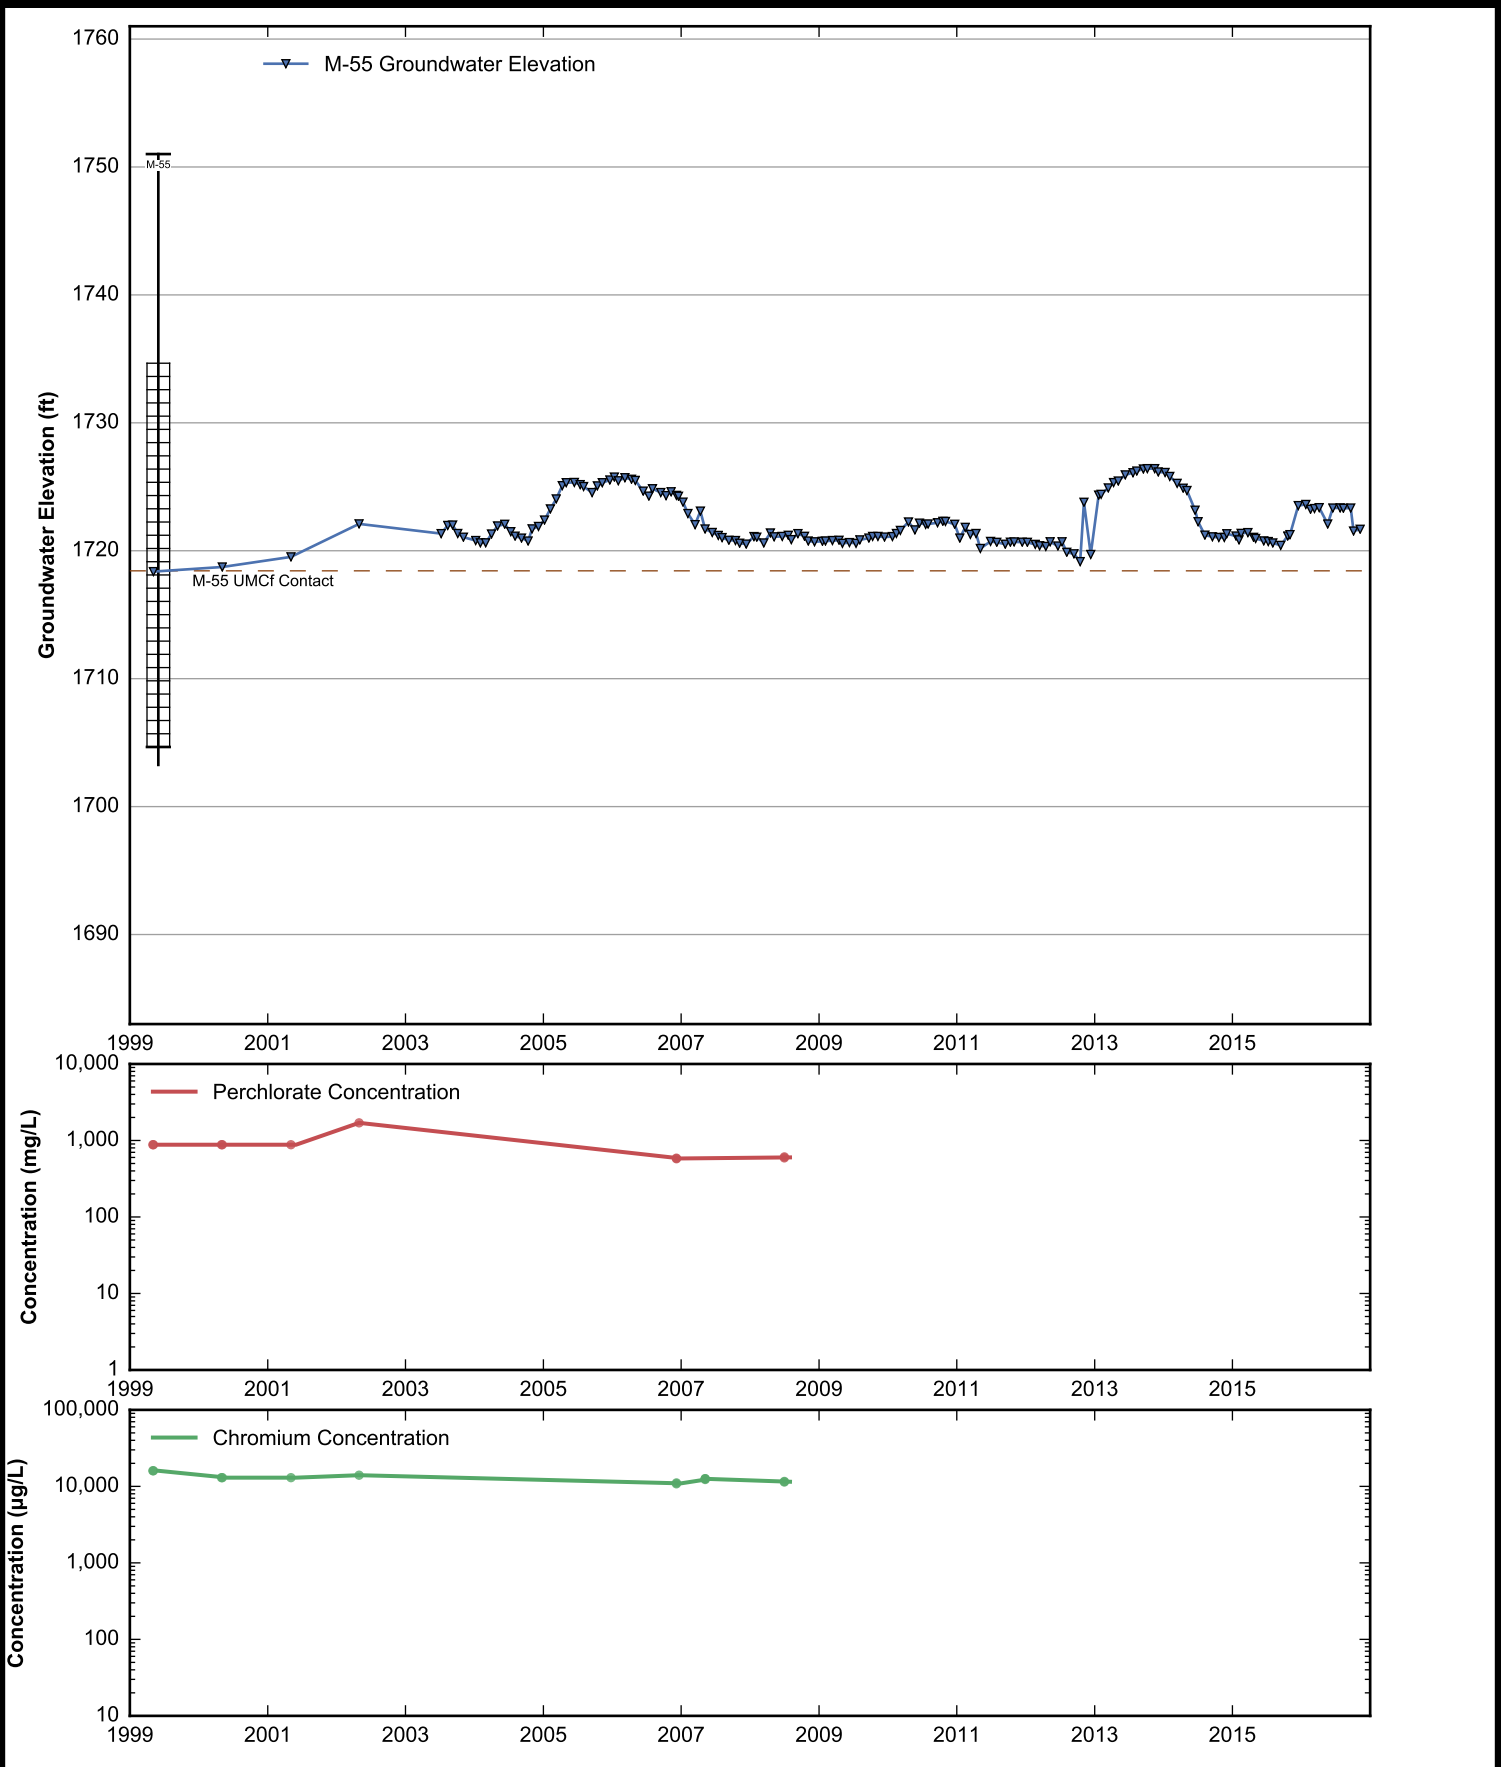

Data Sheet for Well M-55
Nevada Environmental Response Trust Site
Henderson, Nevada