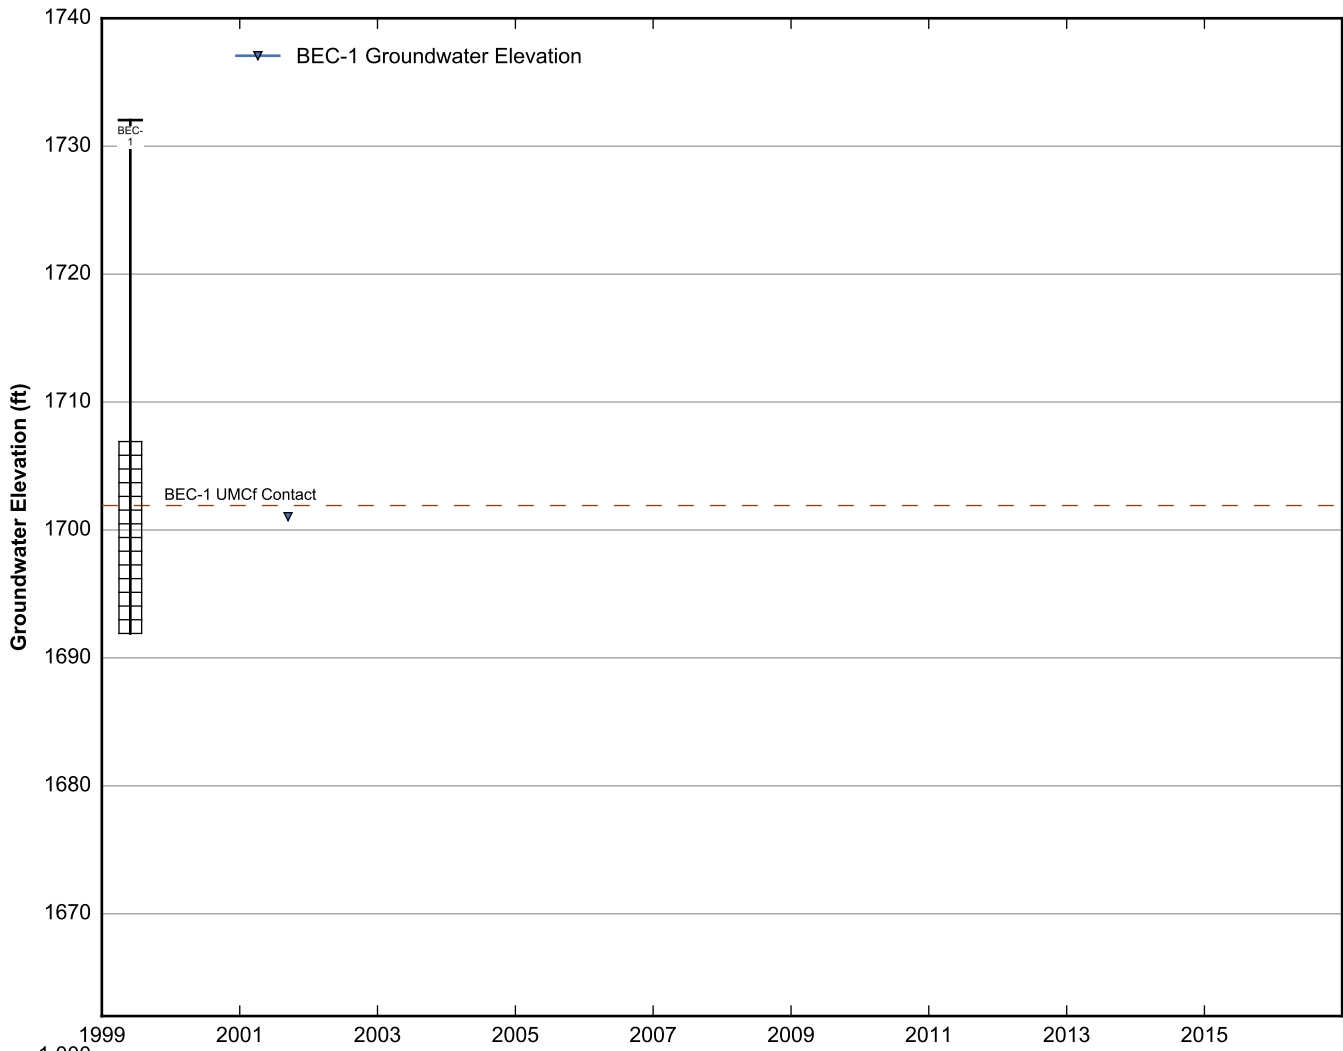

Data Sheet for Well BEC-1
Nevada Environmental Response Trust Site
Henderson, Nevada