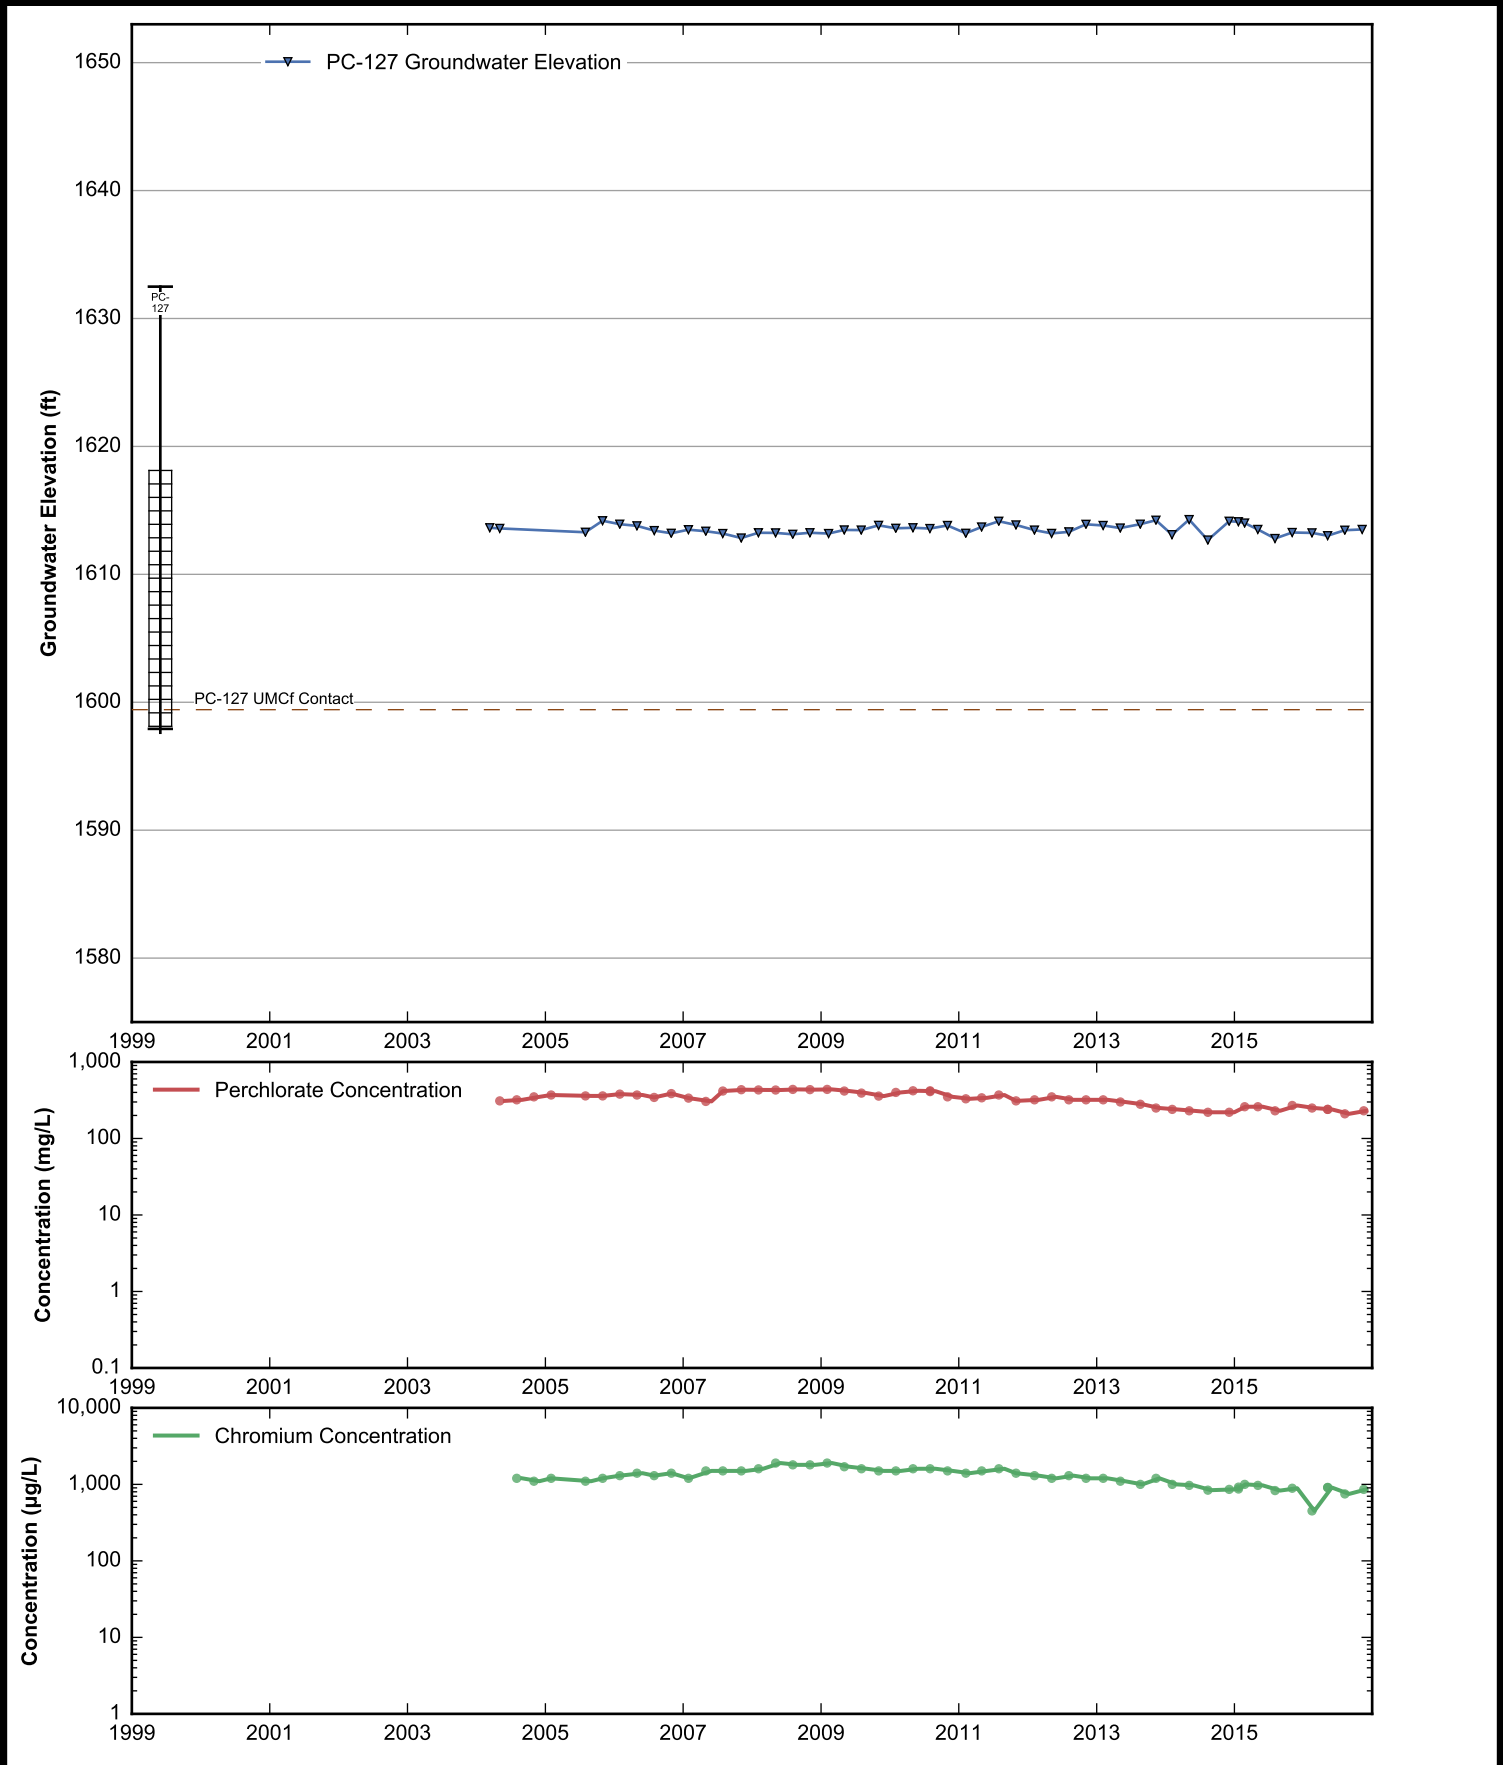

Data Sheet for Well PC-127
Nevada Environmental Response Trust Site
Henderson, Nevada