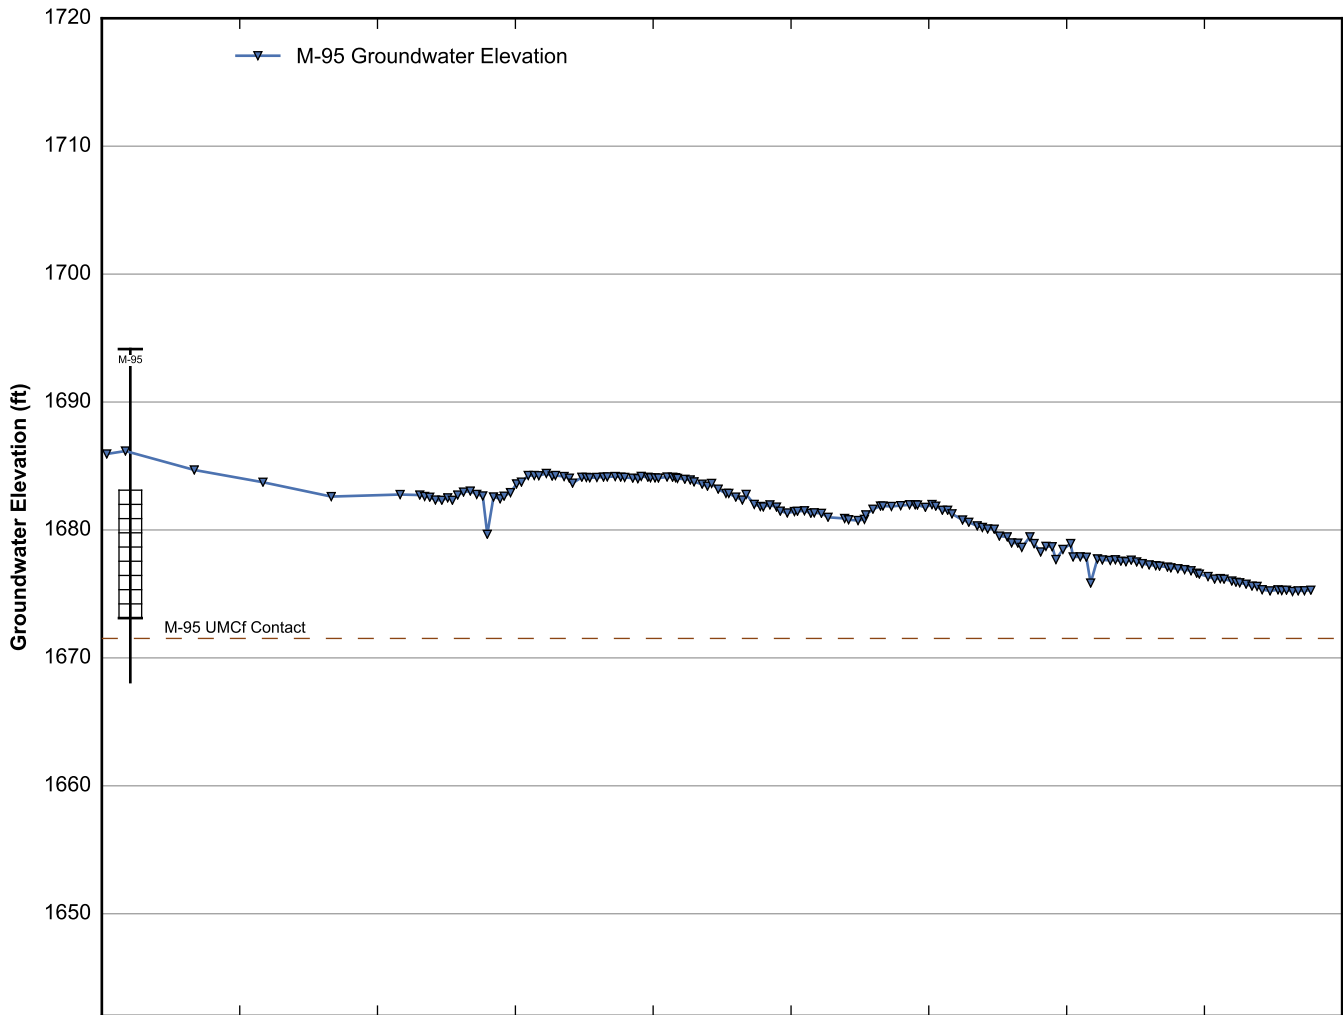

Data Sheet for Well M-95
Nevada Environmental Response Trust Site
Henderson, Nevada