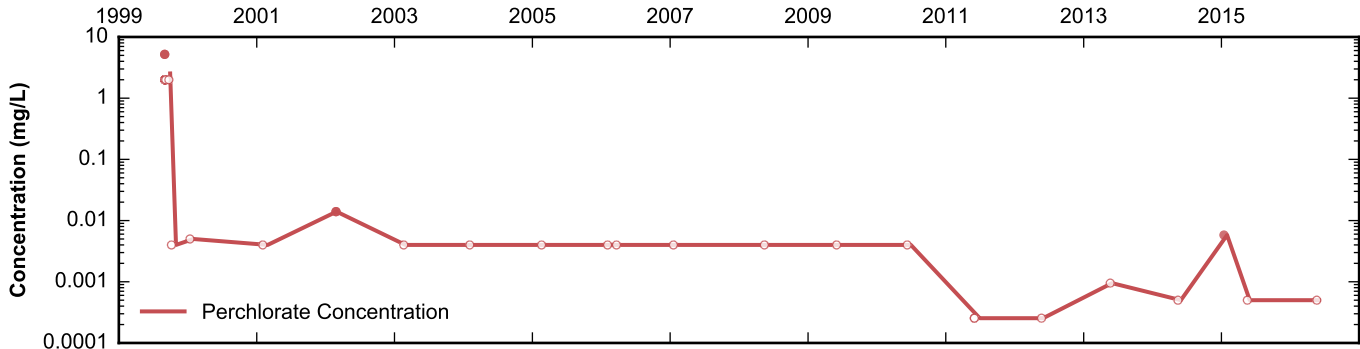

Data Sheet for Well TR-1
Nevada Environmental Response Trust Site
Henderson, Nevada