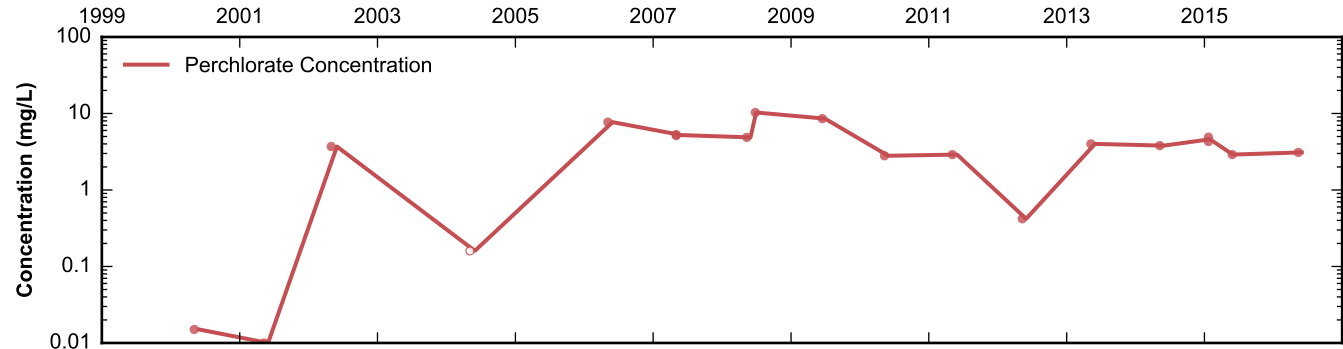

Data Sheet for Well MC-53
Nevada Environmental Response Trust Site
Henderson, Nevada