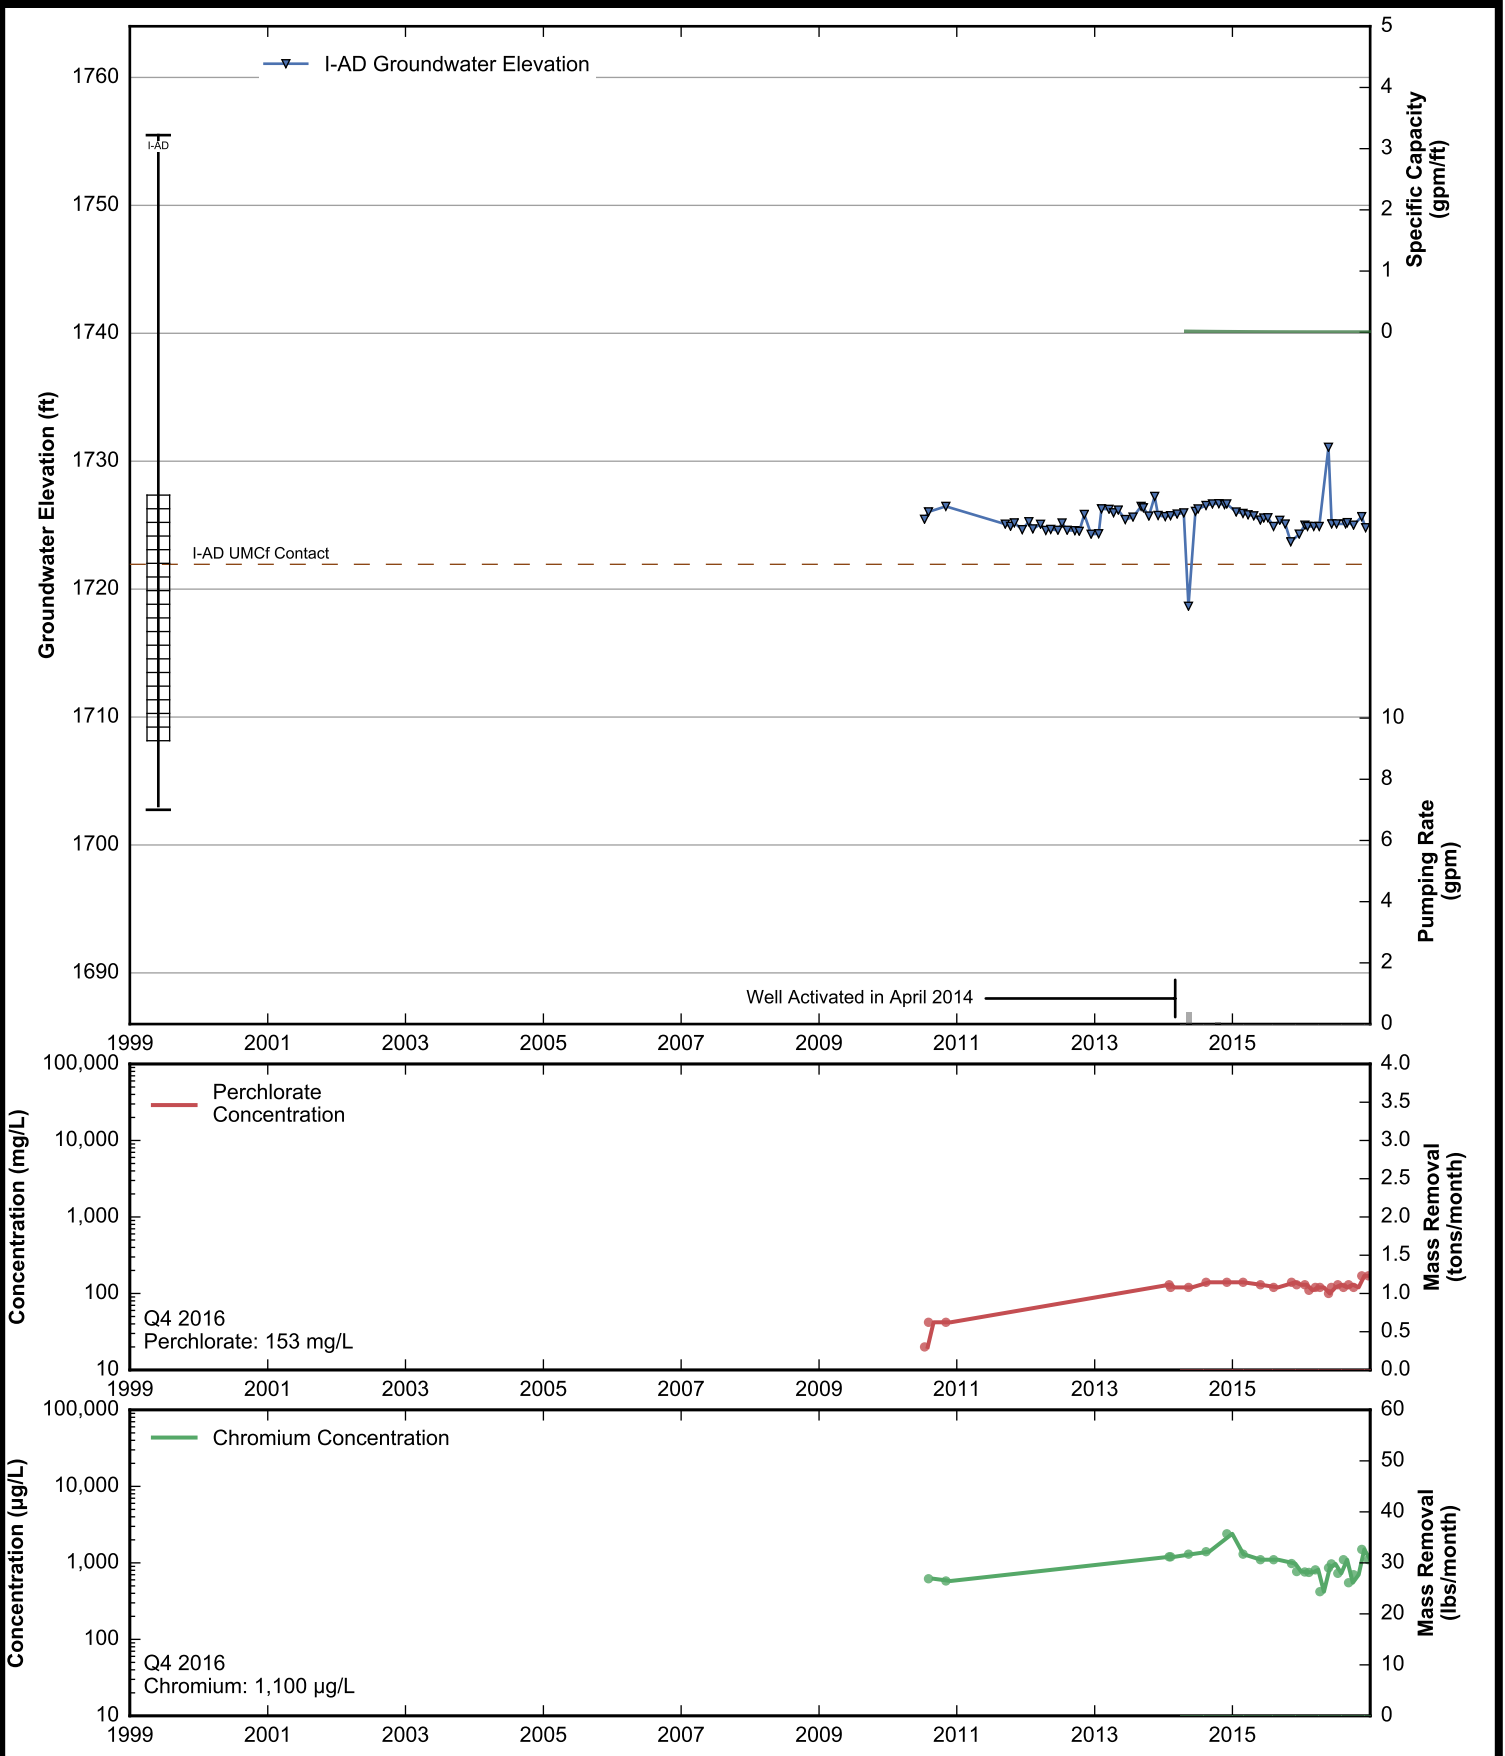

Data Sheet for Well I-AD
Nevada Environmental Response Trust Site
Henderson, Nevada