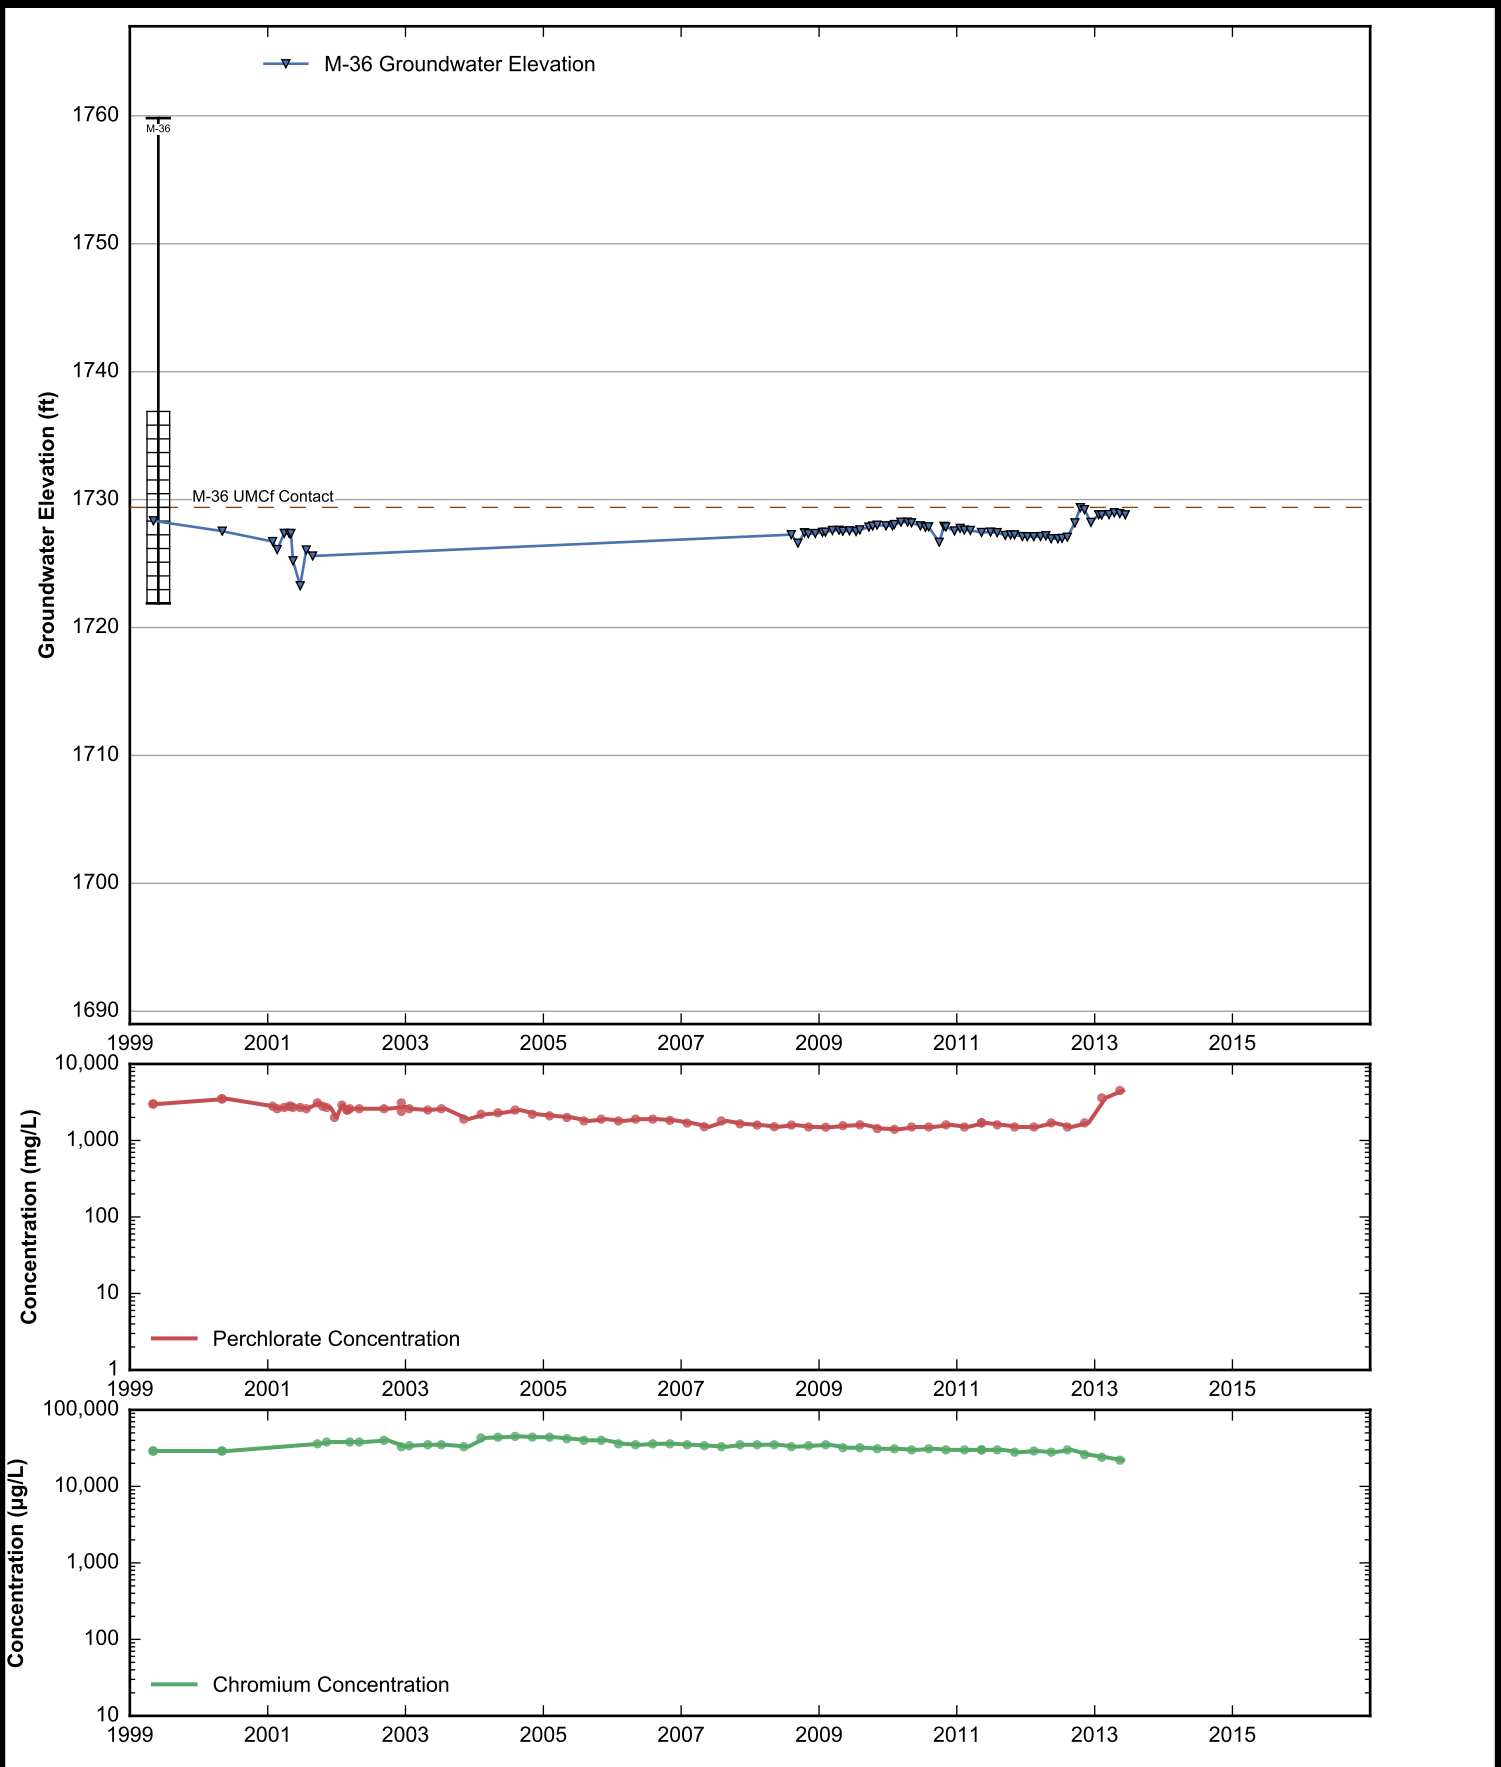

Data Sheet for Well M-36
Nevada Environmental Response Trust Site
Henderson, Nevada