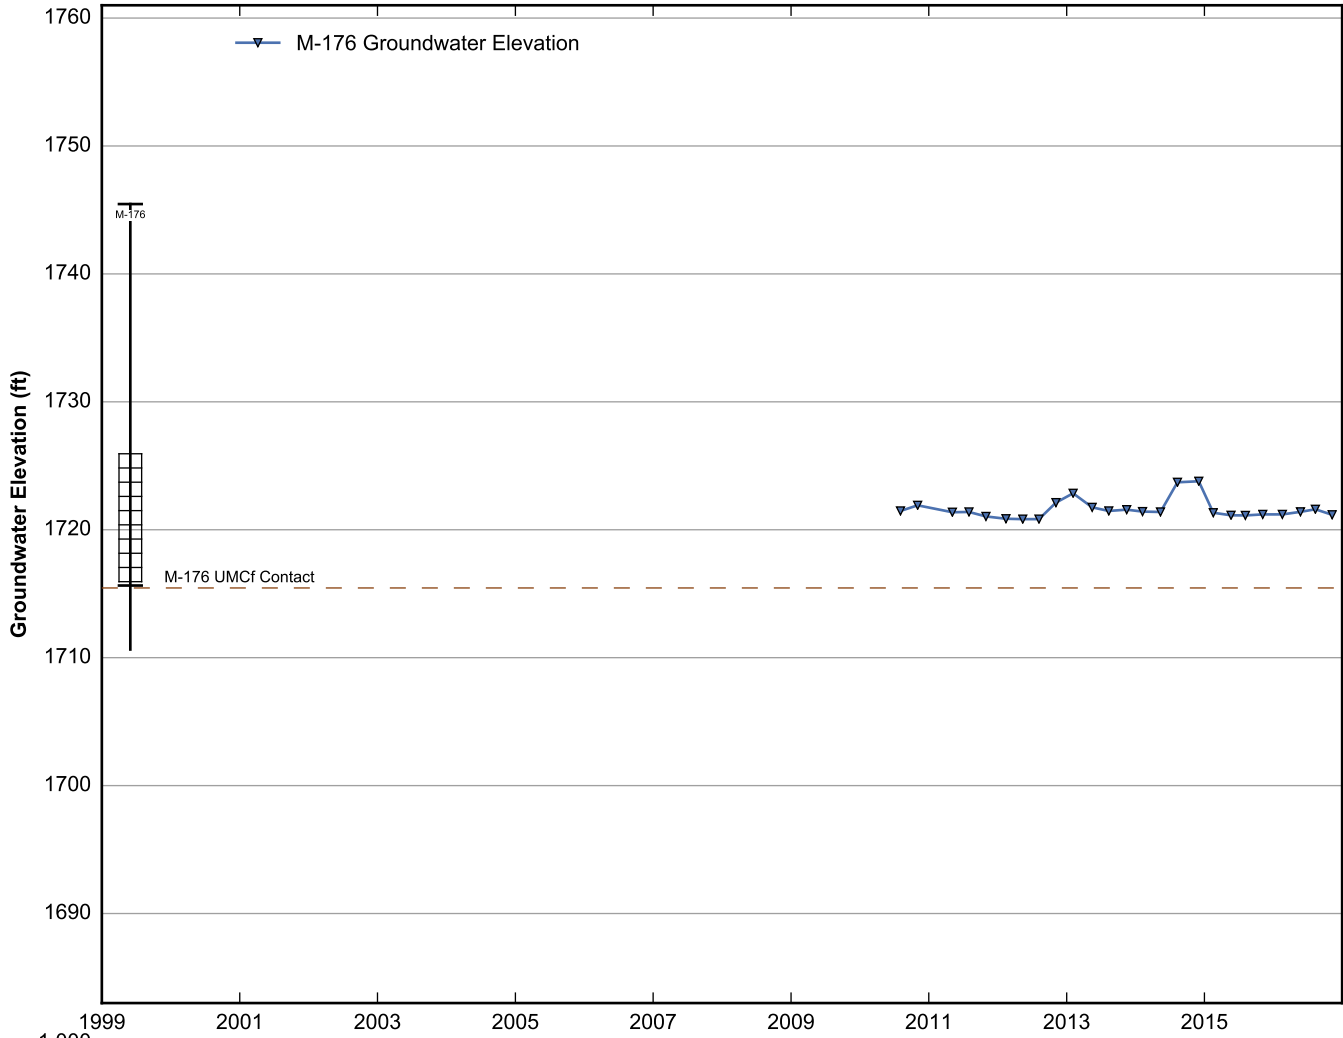

Data Sheet for Well M-176
Nevada Environmental Response Trust Site
Henderson, Nevada