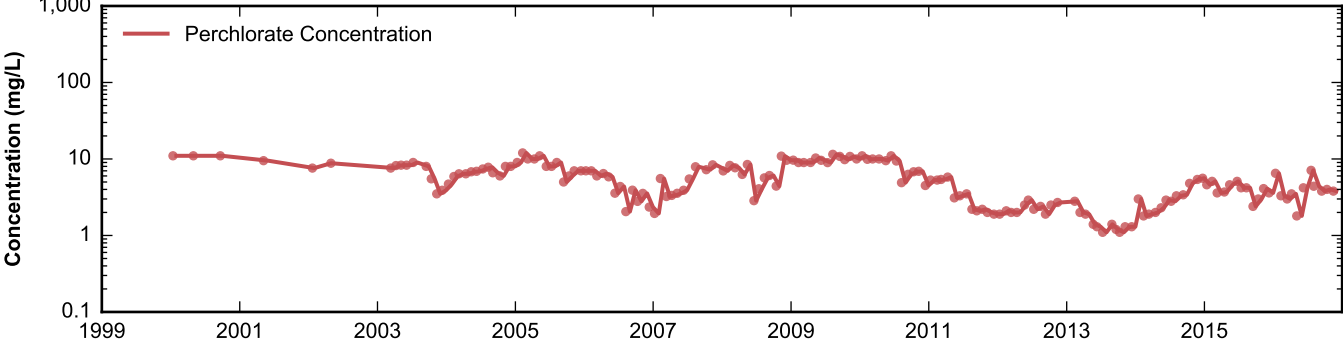

Data Sheet for Well PC-58
Nevada Environmental Response Trust Site
Henderson, Nevada