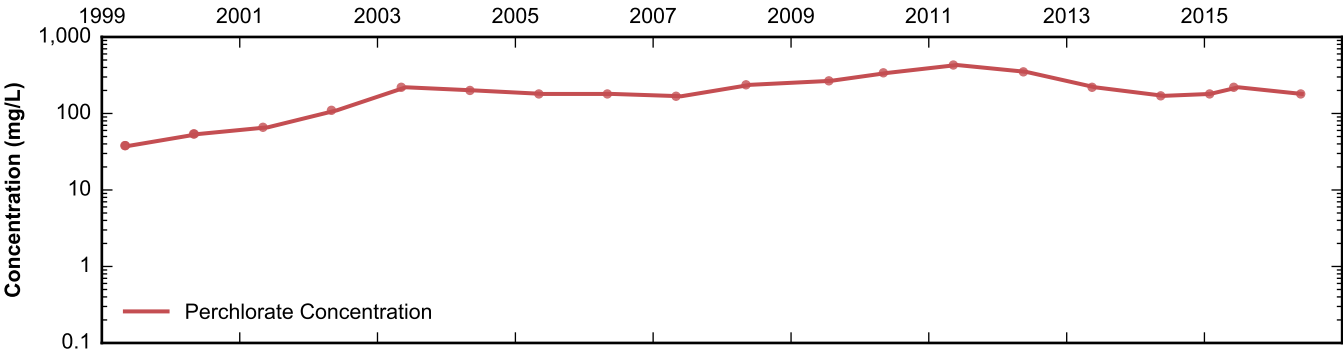

Data Sheet for Well M-77
Nevada Environmental Response Trust Site
Henderson, Nevada