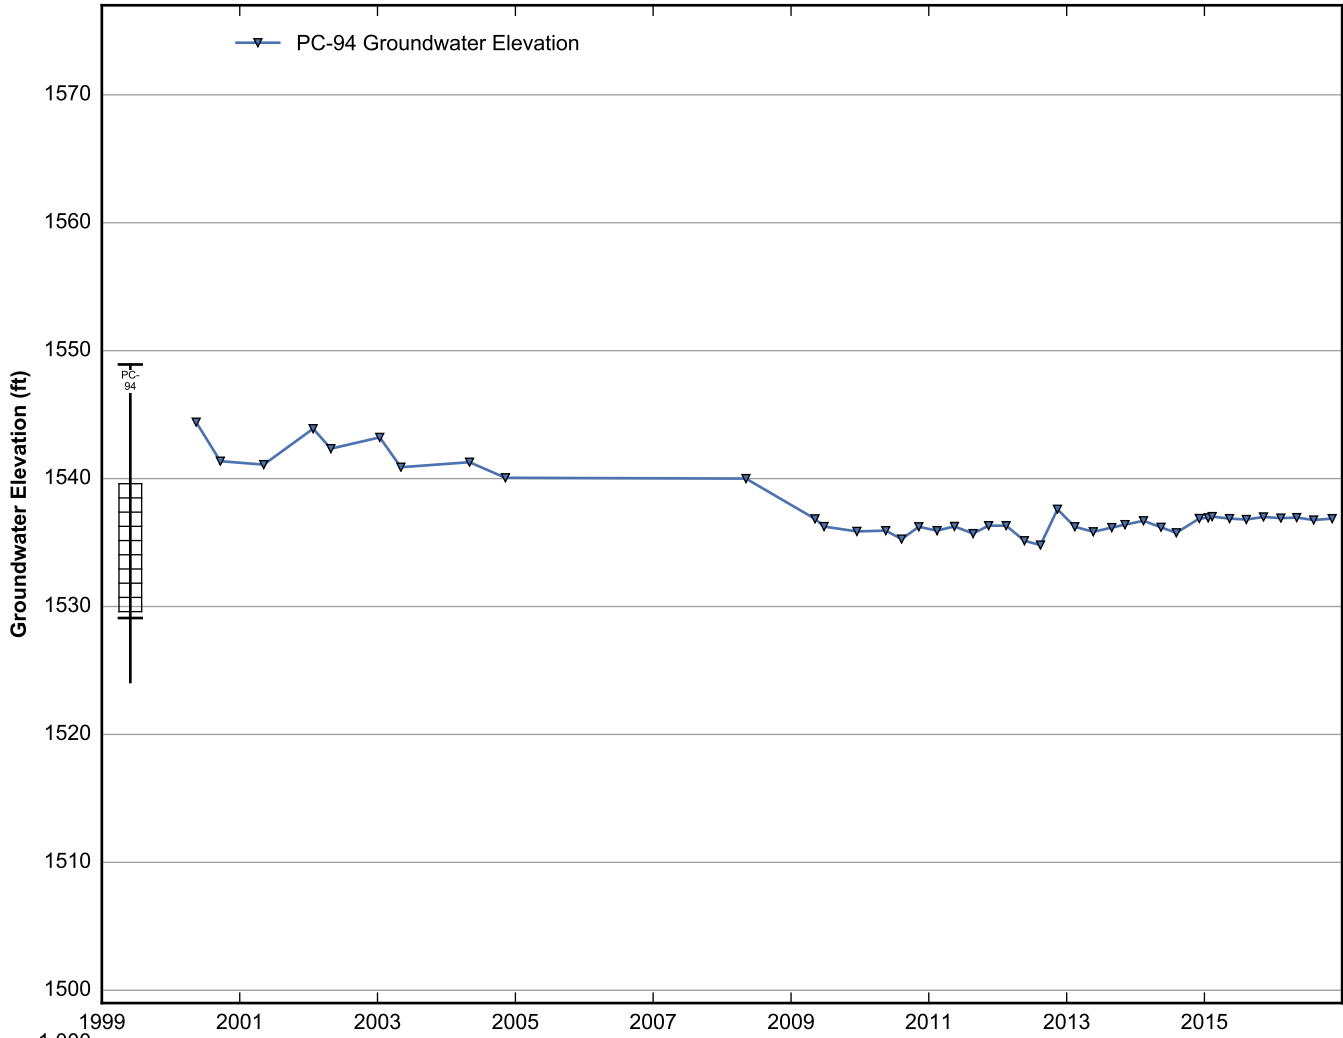

Data Sheet for Well PC-94
Nevada Environmental Response Trust Site
Henderson, Nevada