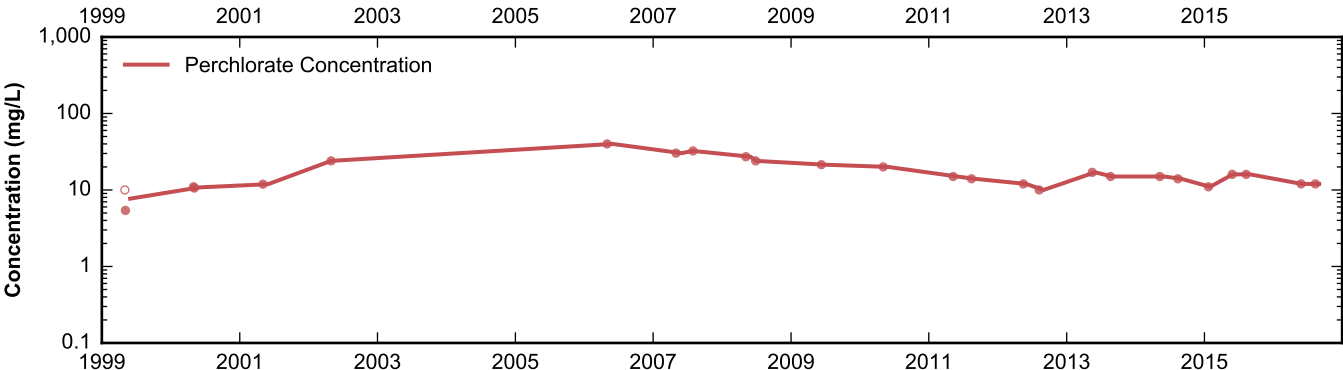

Data Sheet for Well M-6A
Nevada Environmental Response Trust Site
Henderson, Nevada