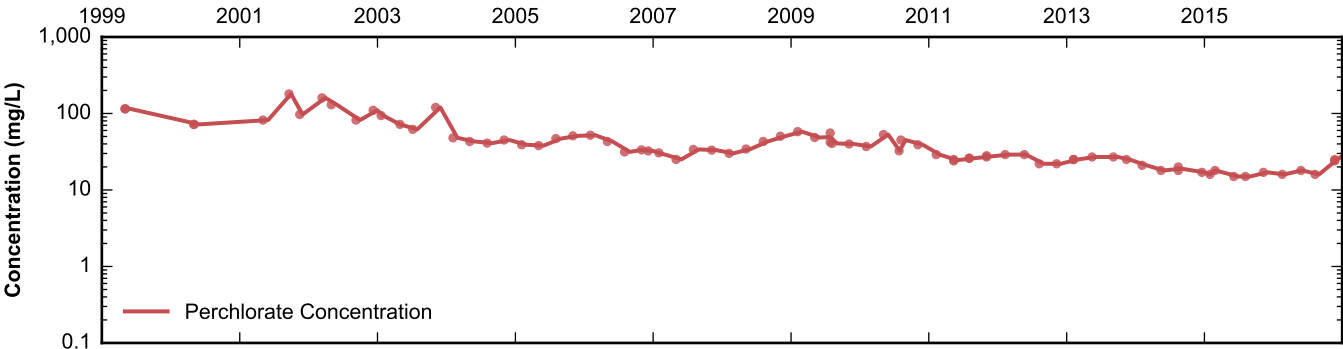

Data Sheet for Well M-11
Nevada Environmental Response Trust Site
Henderson, Nevada