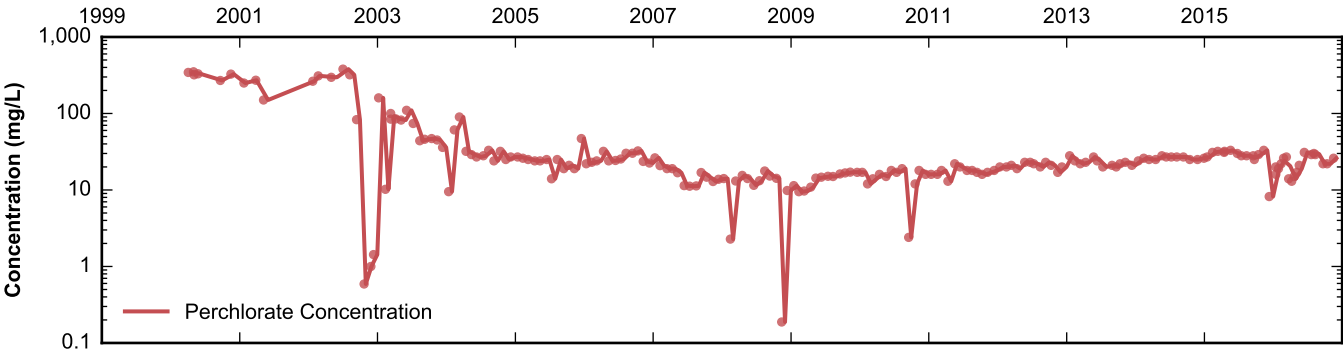

Data Sheet for Well MW-K5
Nevada Environmental Response Trust Site
Henderson, Nevada