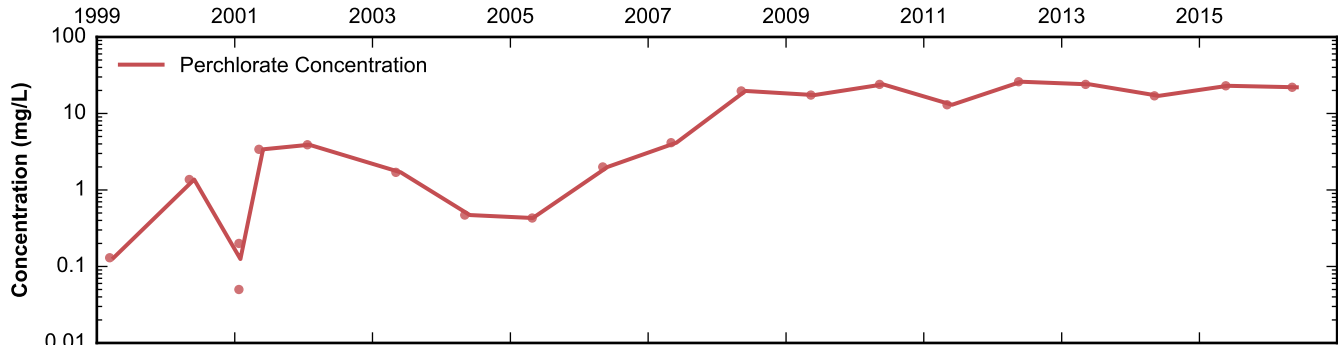

Data Sheet for Well HMW-16
Nevada Environmental Response Trust Site
Henderson, Nevada