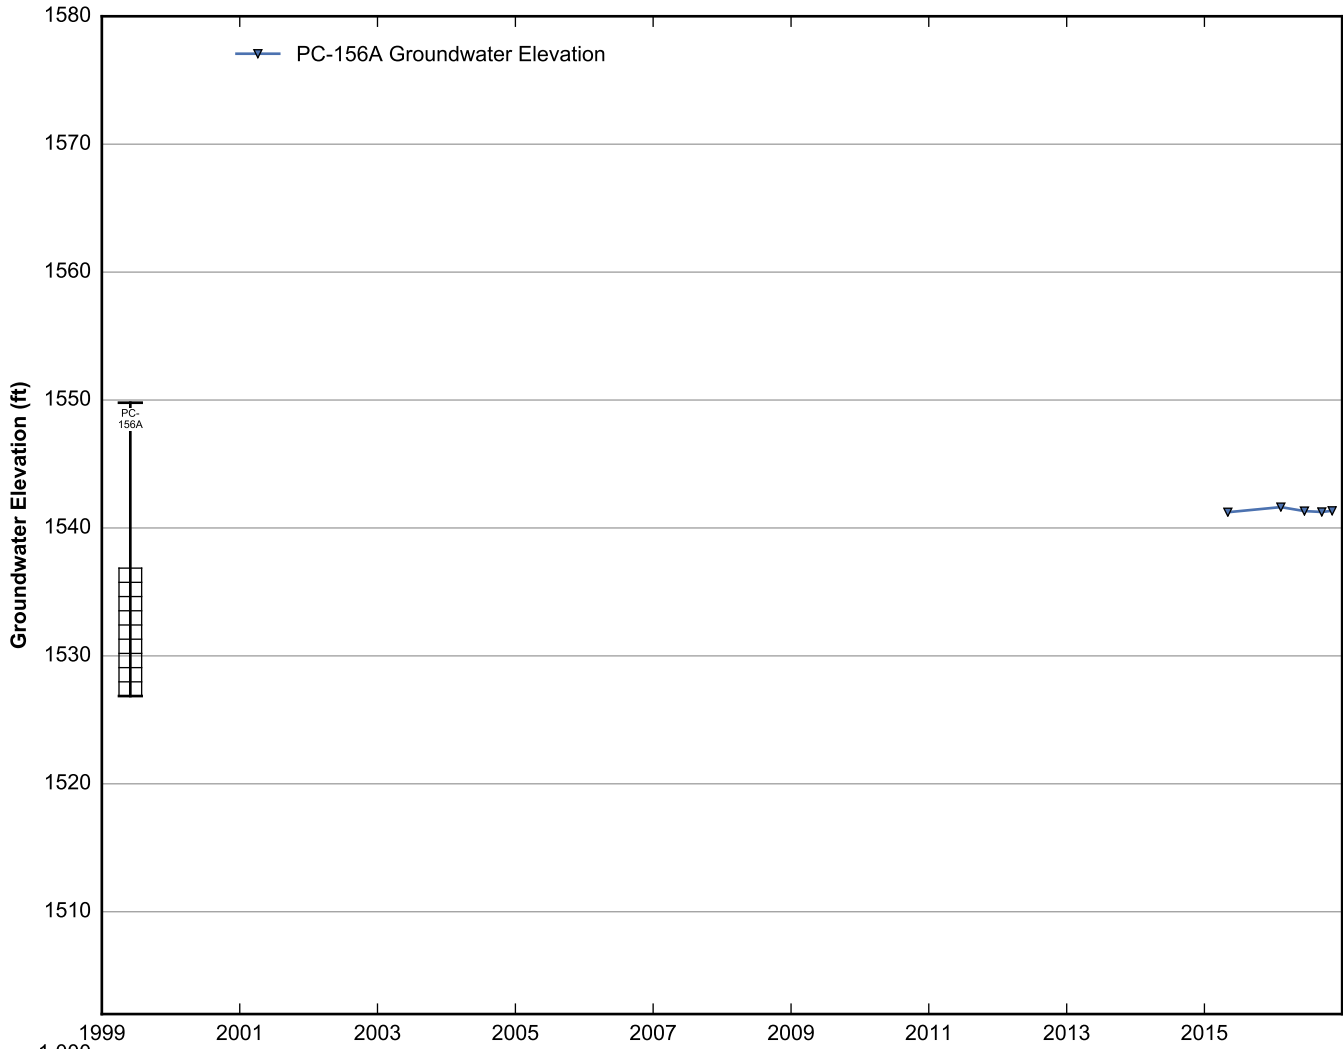

Data Sheet for Well PC-156A
Nevada Environmental Response Trust Site
Henderson, Nevada