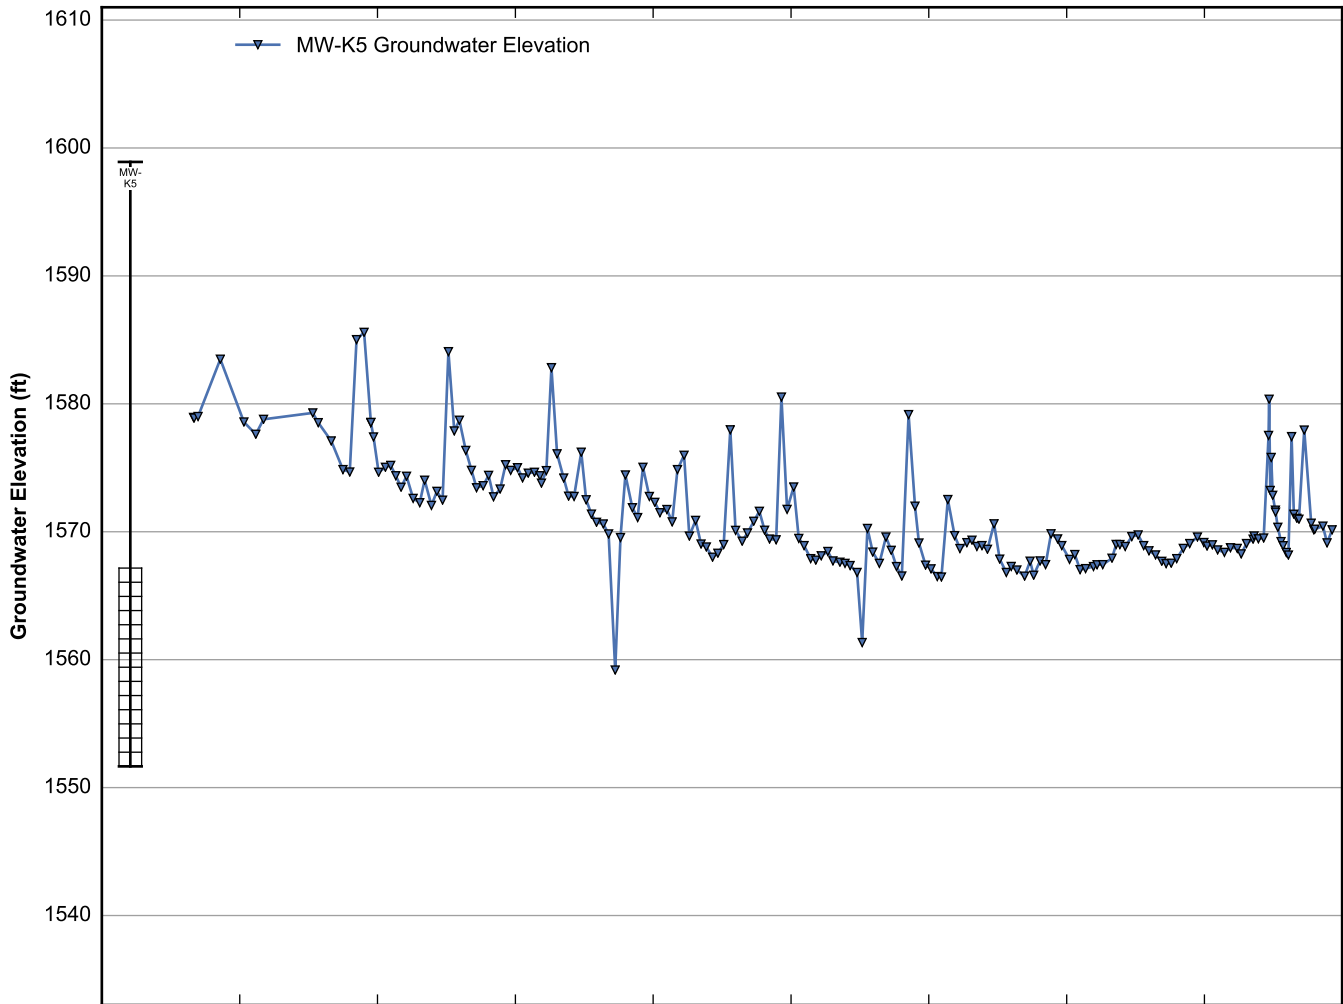

Data Sheet for Well MW-K5
Nevada Environmental Response Trust Site
Henderson, Nevada