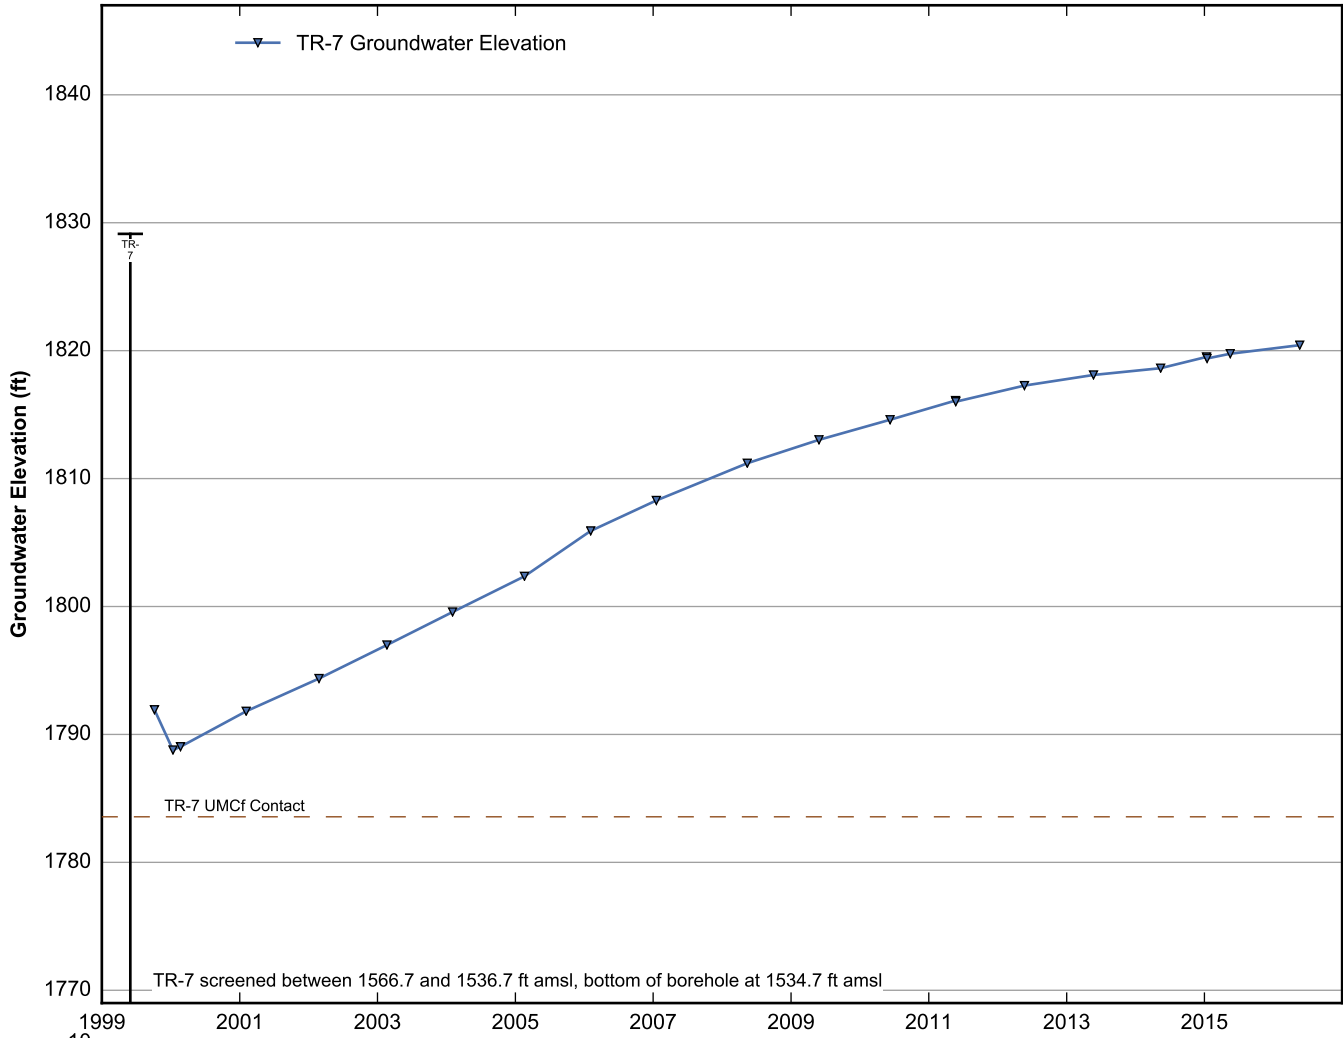

Data Sheet for Well TR-7
Nevada Environmental Response Trust Site
Henderson, Nevada