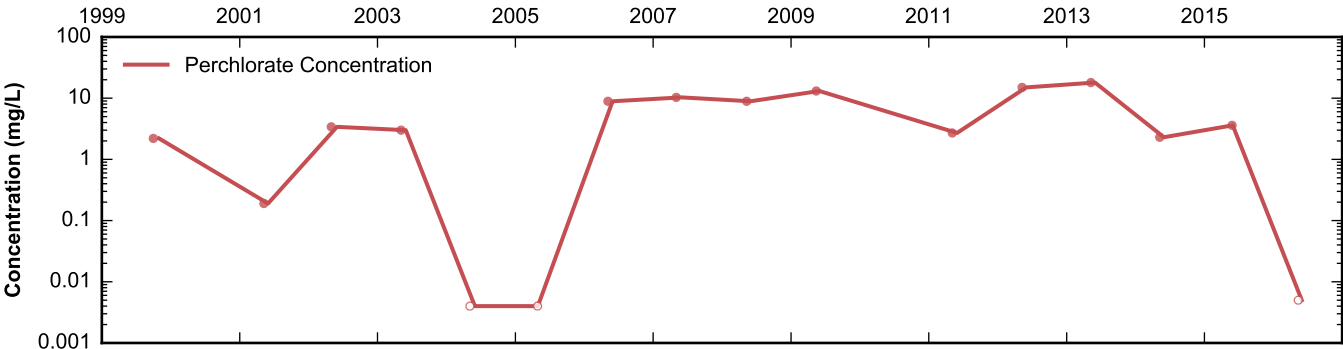

Data Sheet for Well MC-7
Nevada Environmental Response Trust Site
Henderson, Nevada