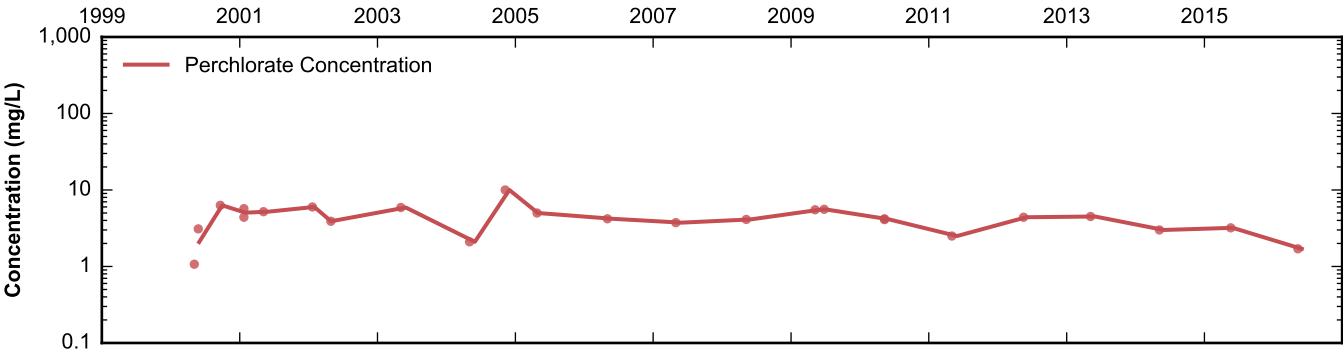

Data Sheet for Well PC-2
Nevada Environmental Response Trust Site
Henderson, Nevada