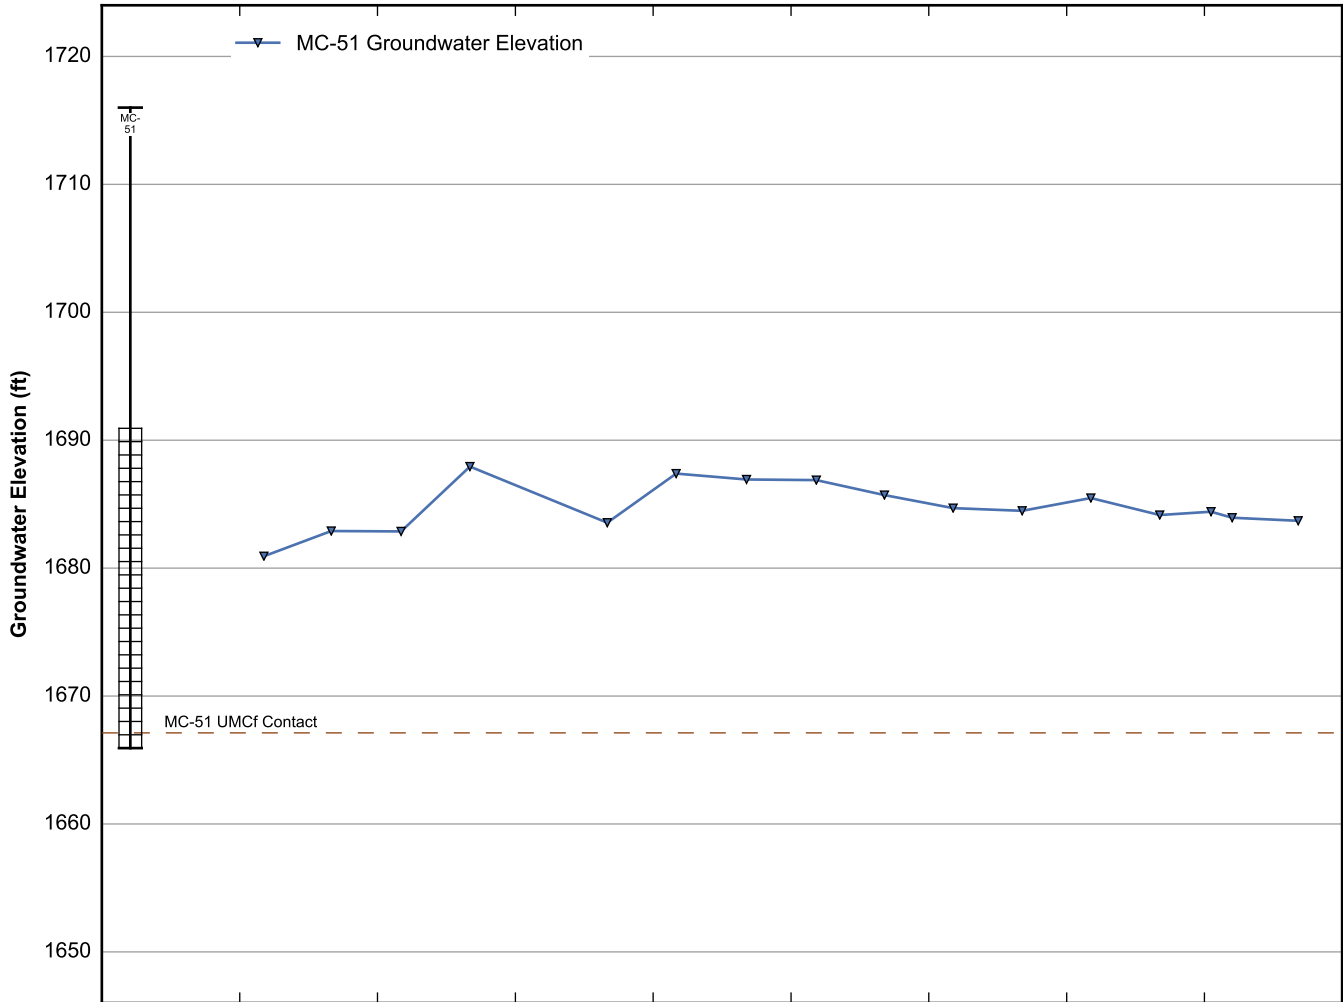

Data Sheet for Well MC-51
Nevada Environmental Response Trust Site
Henderson, Nevada