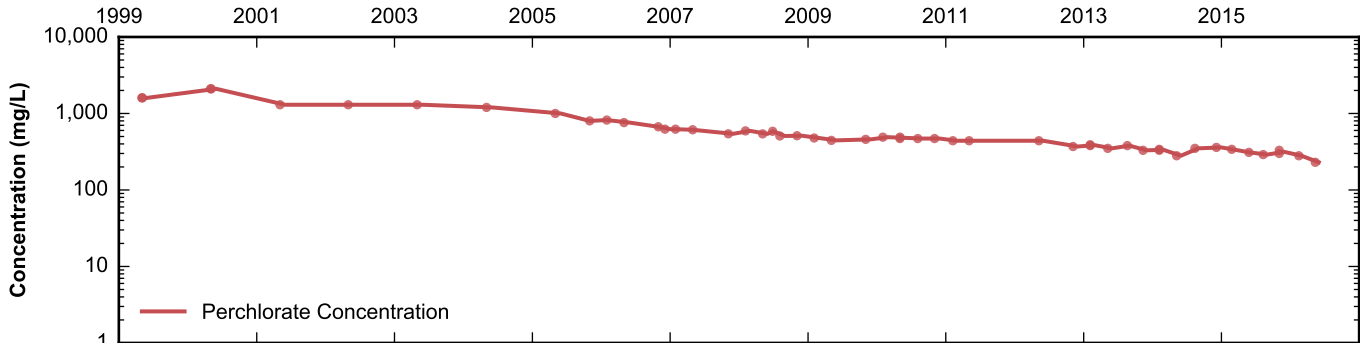

Data Sheet for Well M-95
Nevada Environmental Response Trust Site
Henderson, Nevada