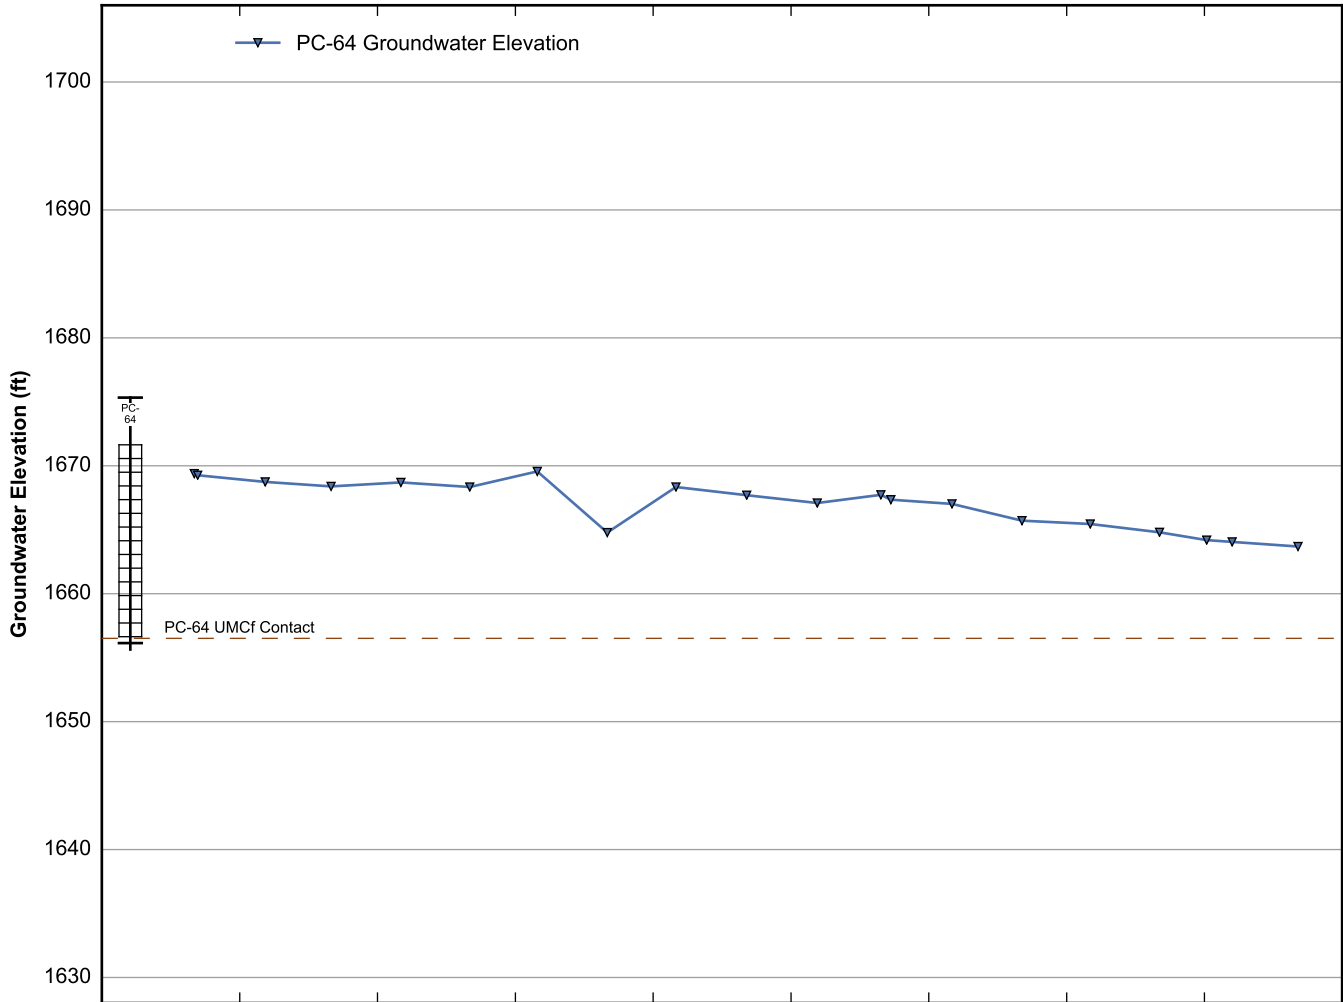

Data Sheet for Well PC-64
Nevada Environmental Response Trust Site
Henderson, Nevada