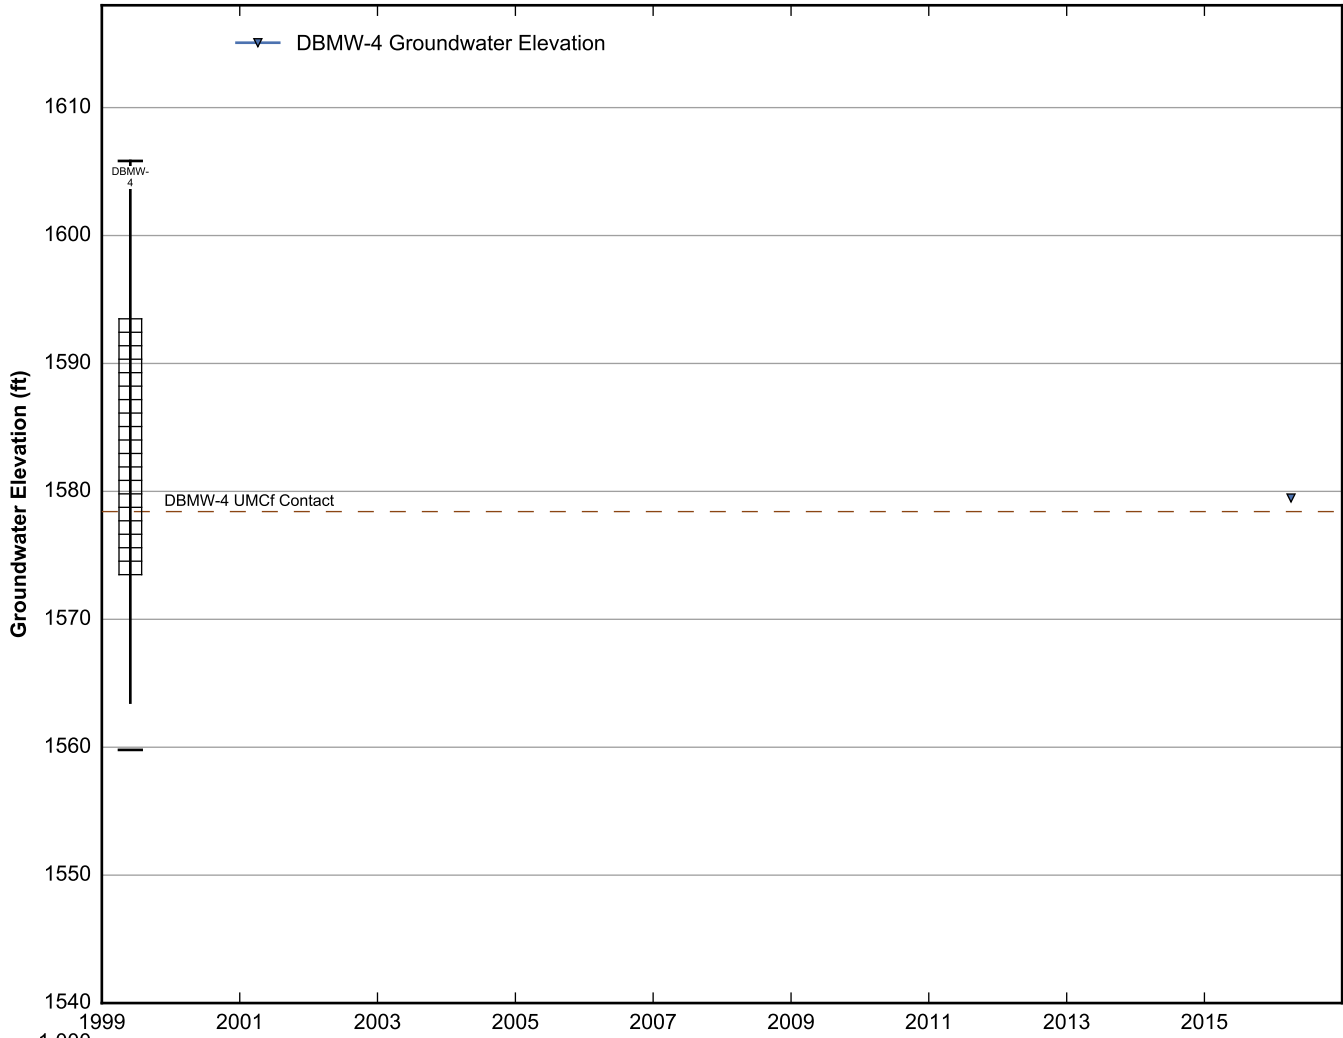

Data Sheet for Well DBMW-4
Nevada Environmental Response Trust Site
Henderson, Nevada