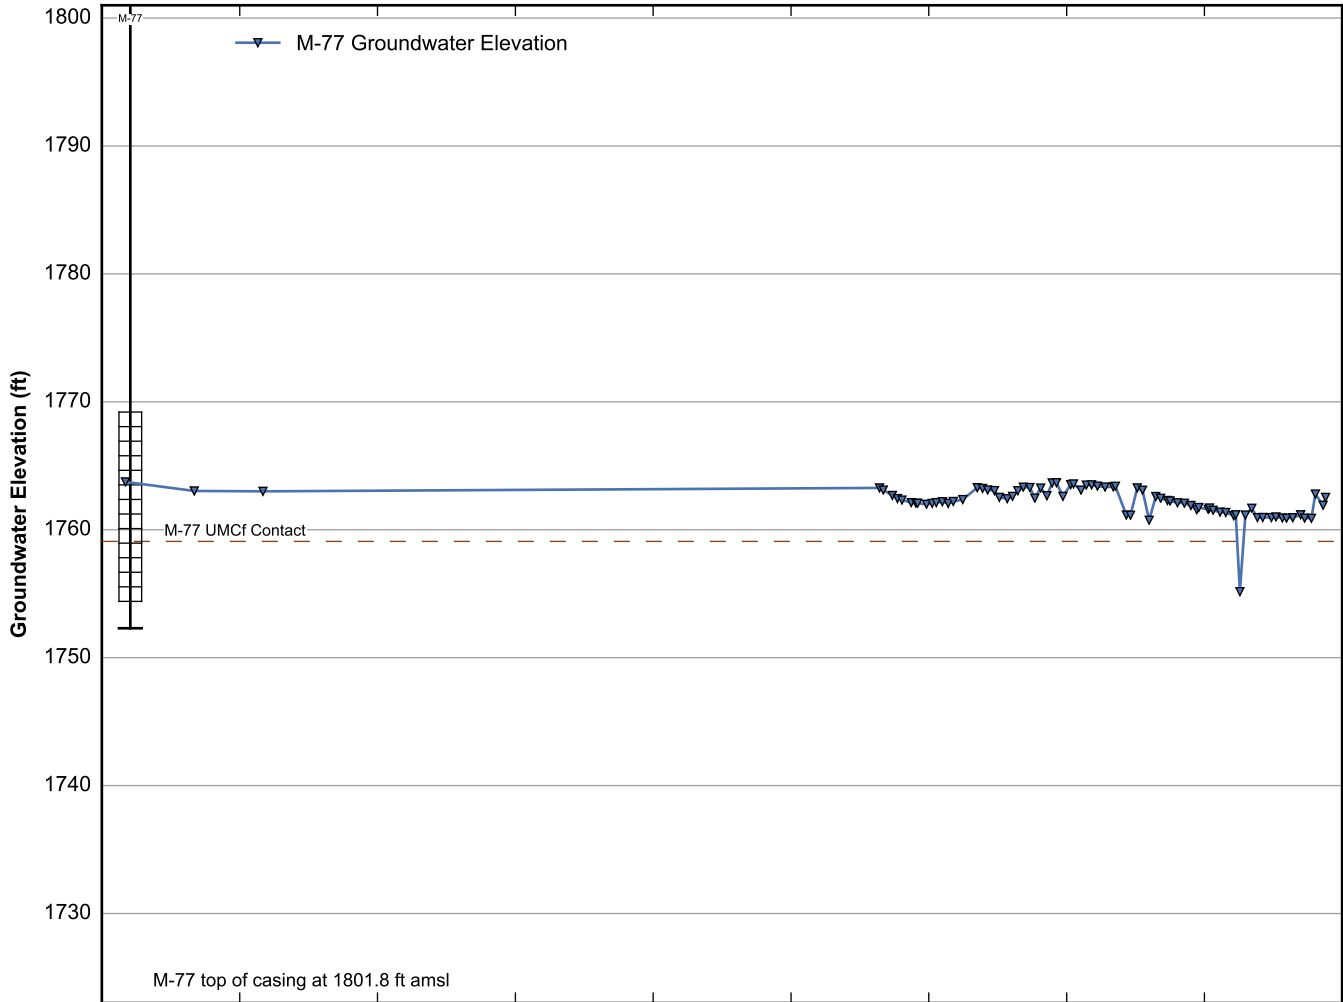

Data Sheet for Well M-77
Nevada Environmental Response Trust Site
Henderson, Nevada