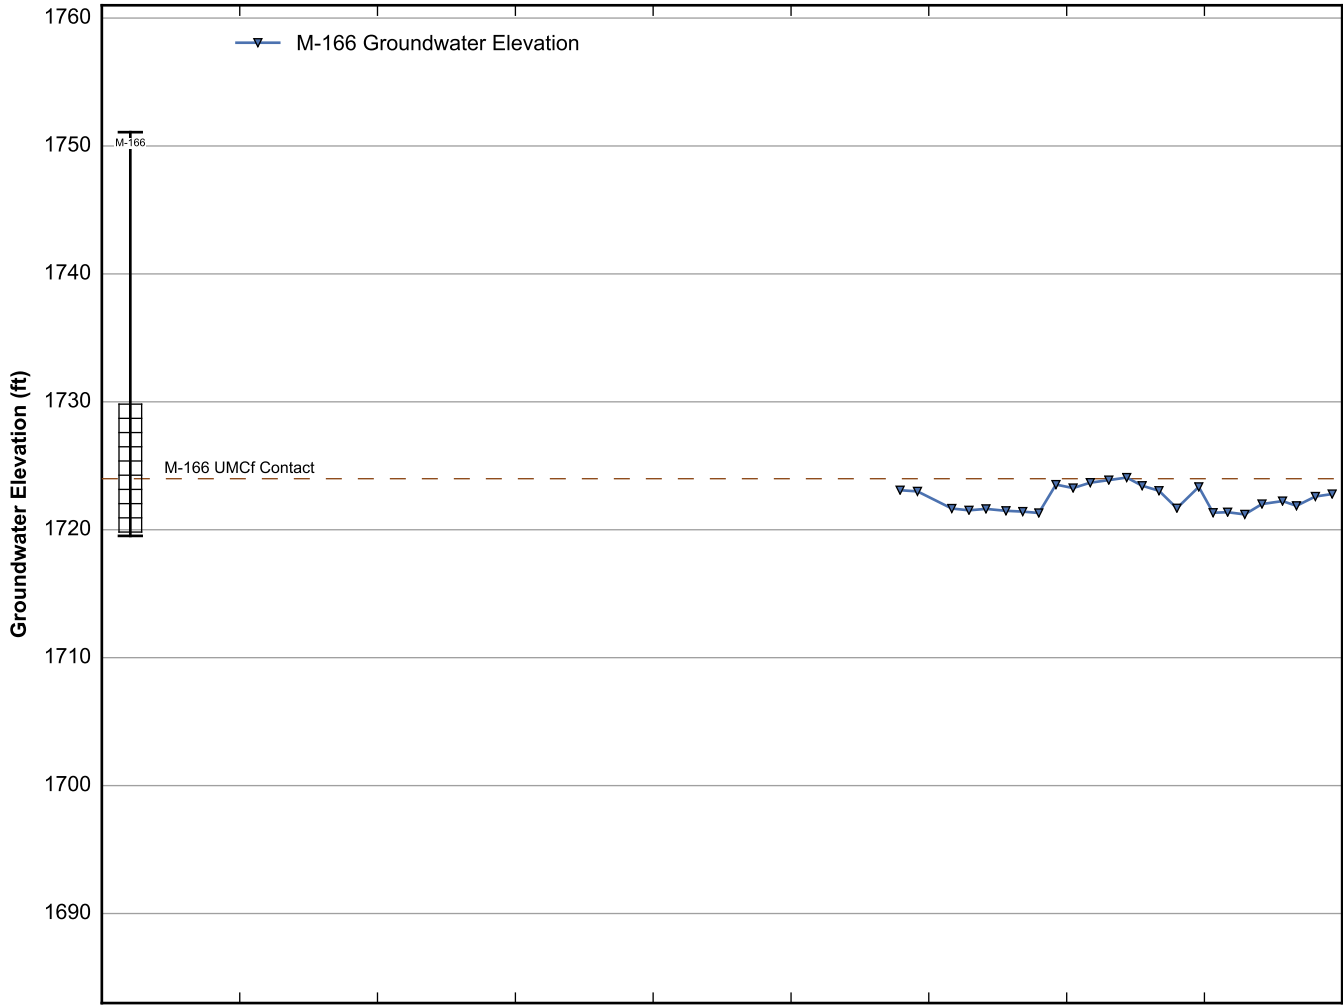

Data Sheet for Well M-166
Nevada Environmental Response Trust Site
Henderson, Nevada