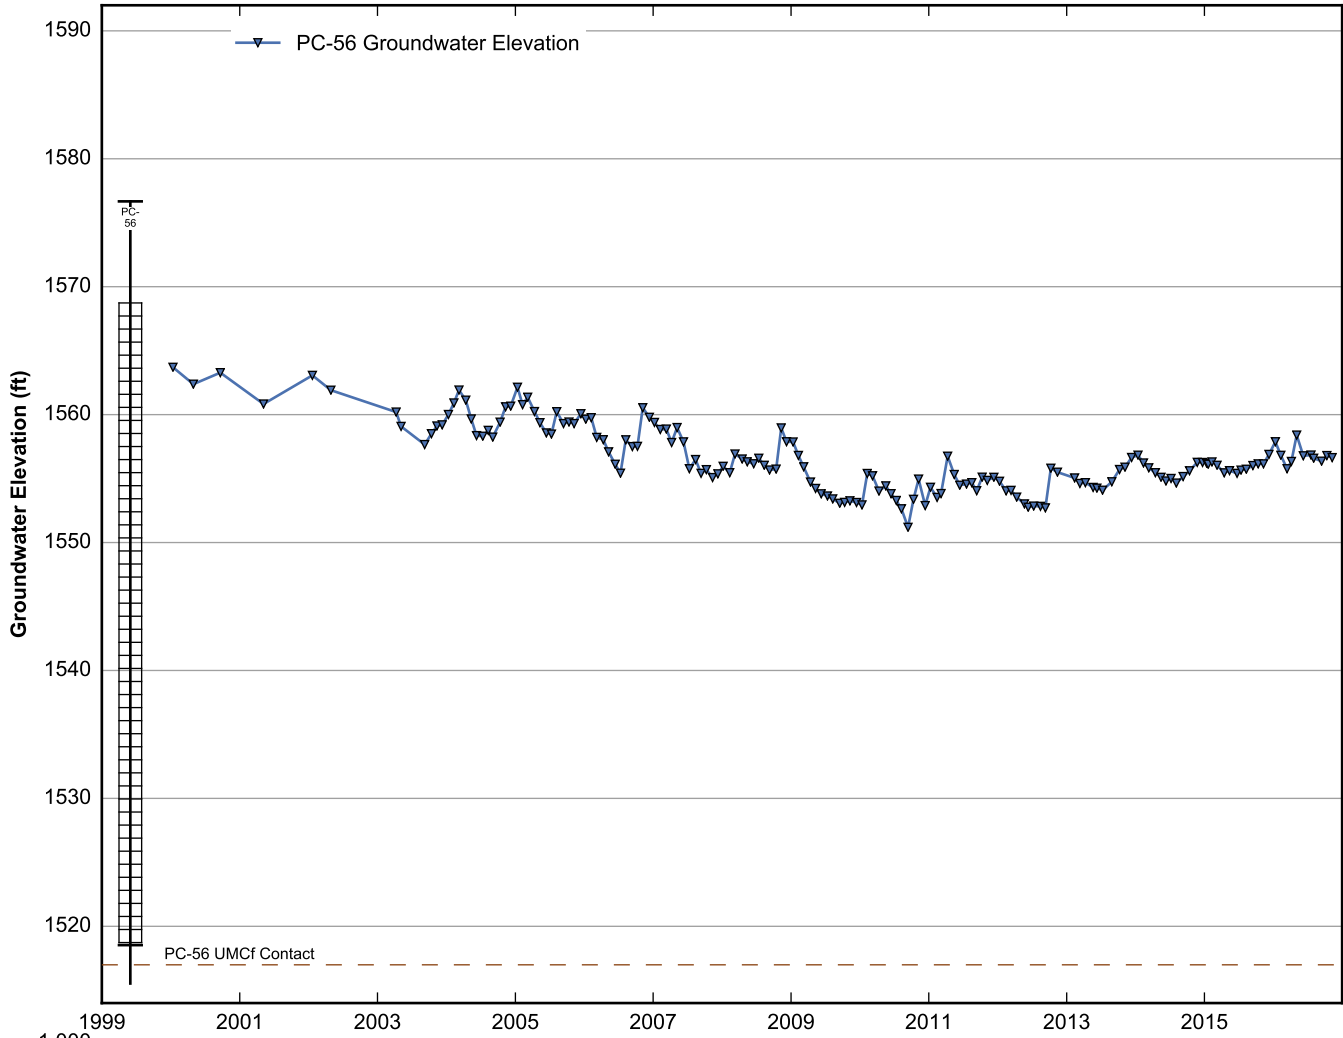

Data Sheet for Well PC-56
Nevada Environmental Response Trust Site
Henderson, Nevada