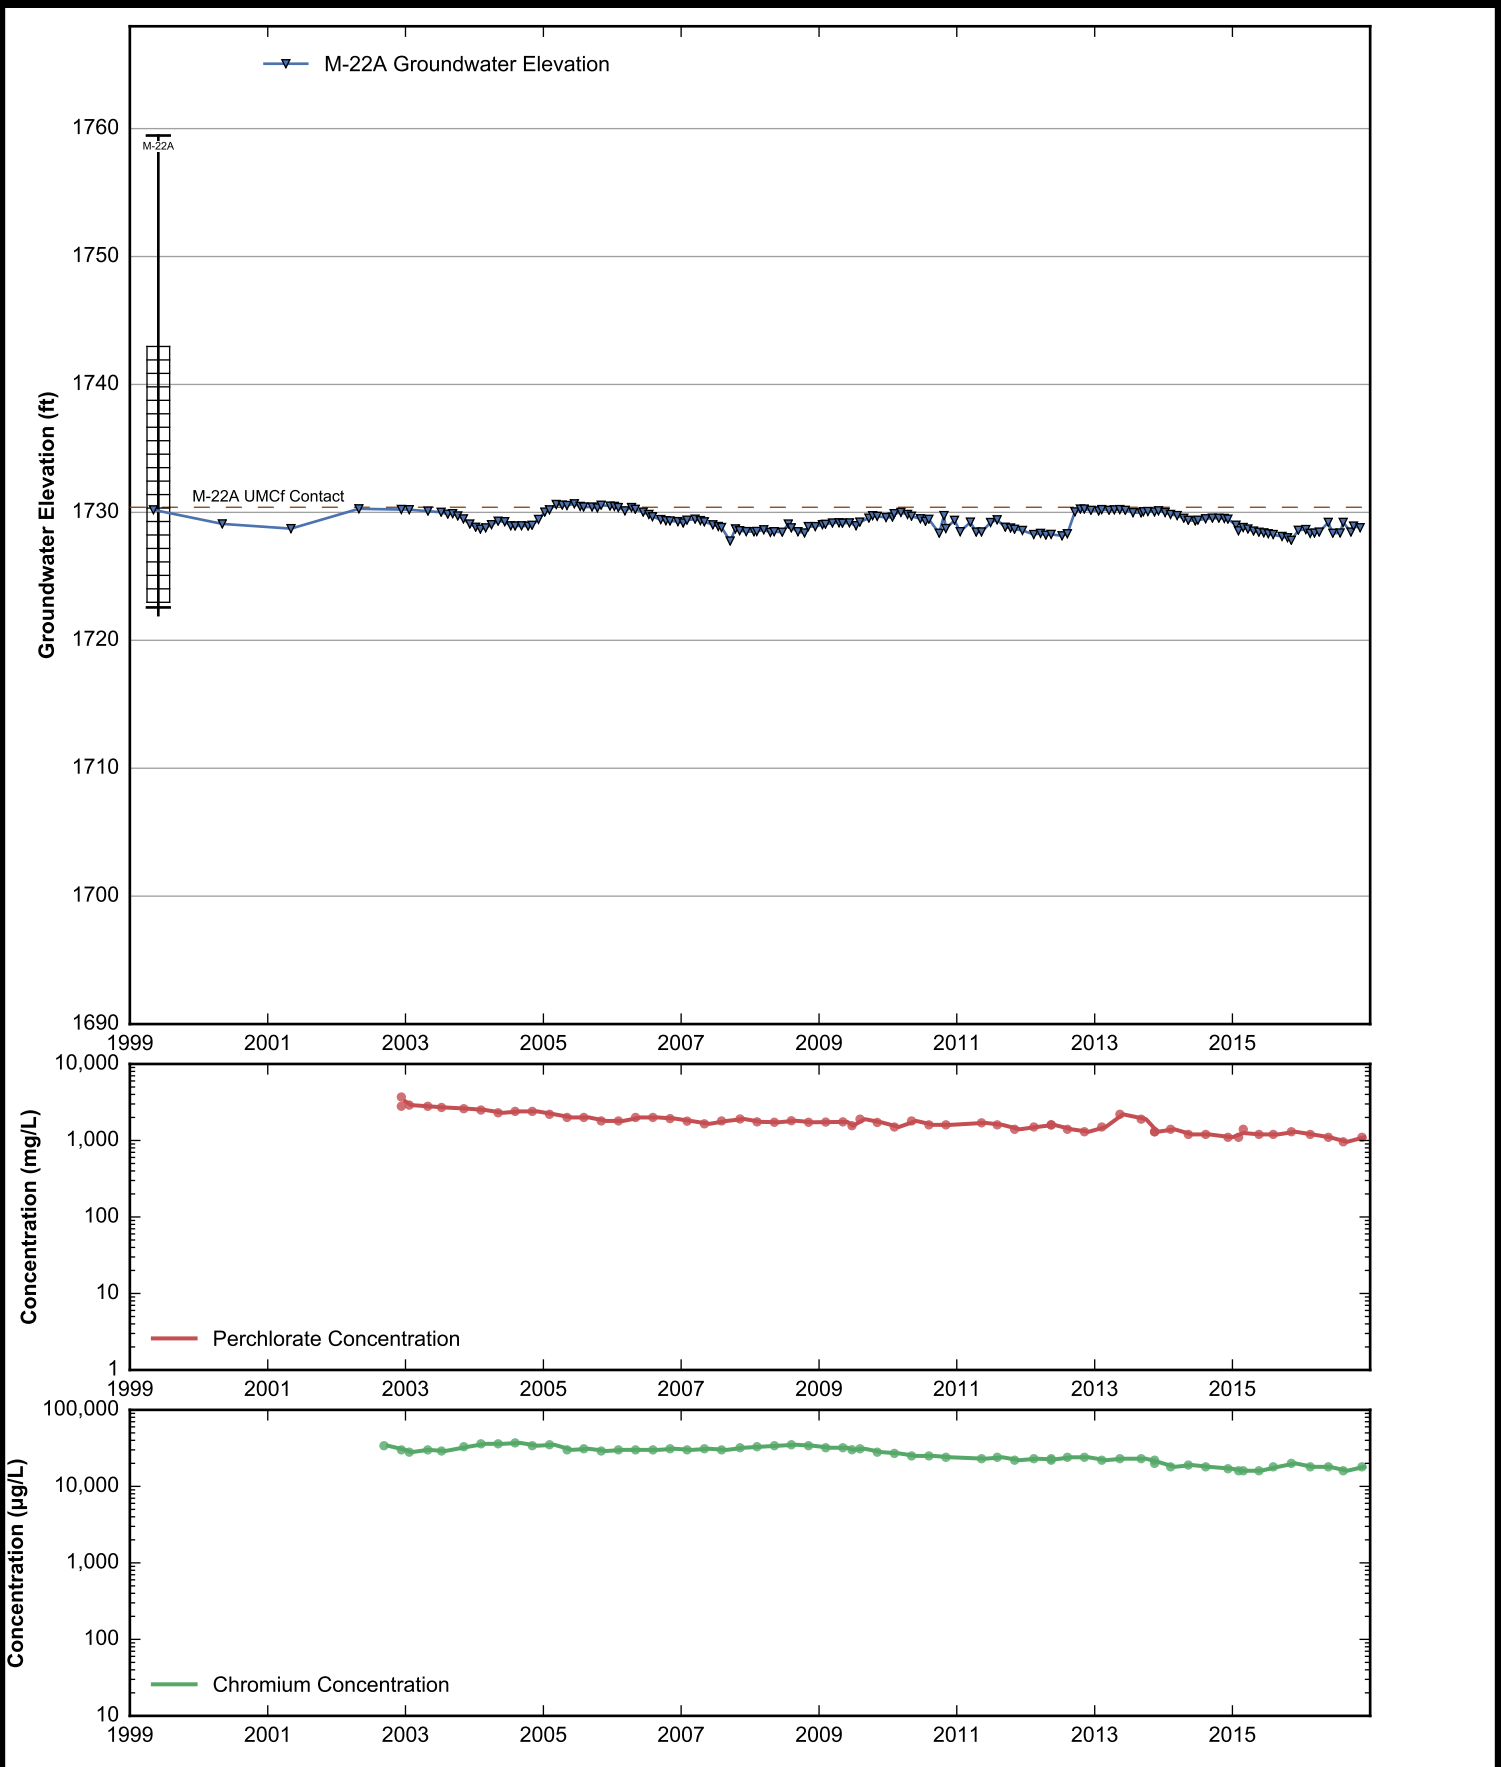

Data Sheet for Well M-22A
Nevada Environmental Response Trust Site
Henderson, Nevada