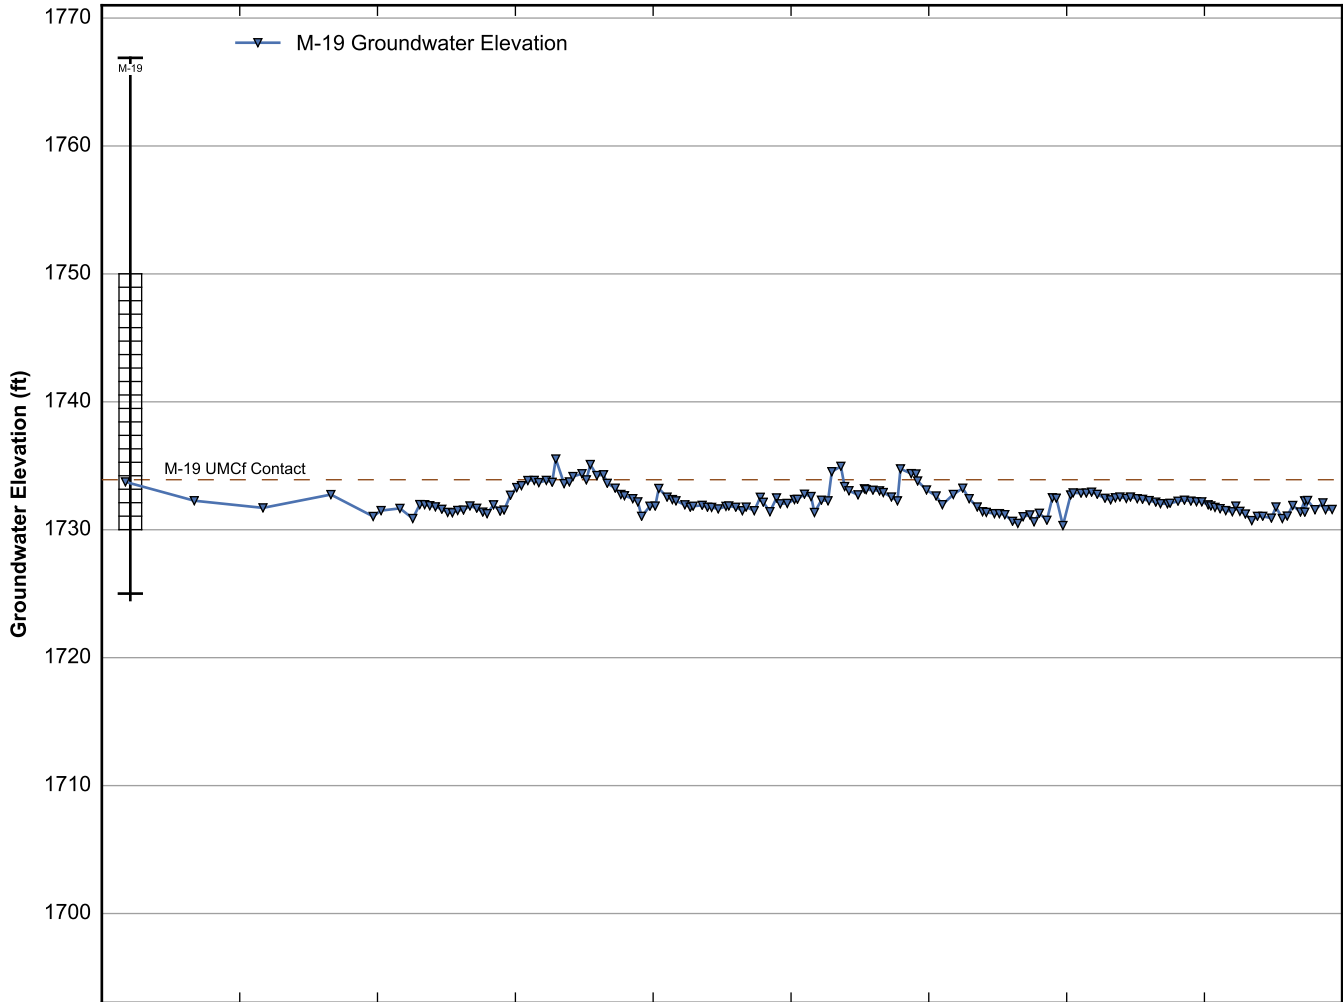

Data Sheet for Well M-19
Nevada Environmental Response Trust Site
Henderson, Nevada