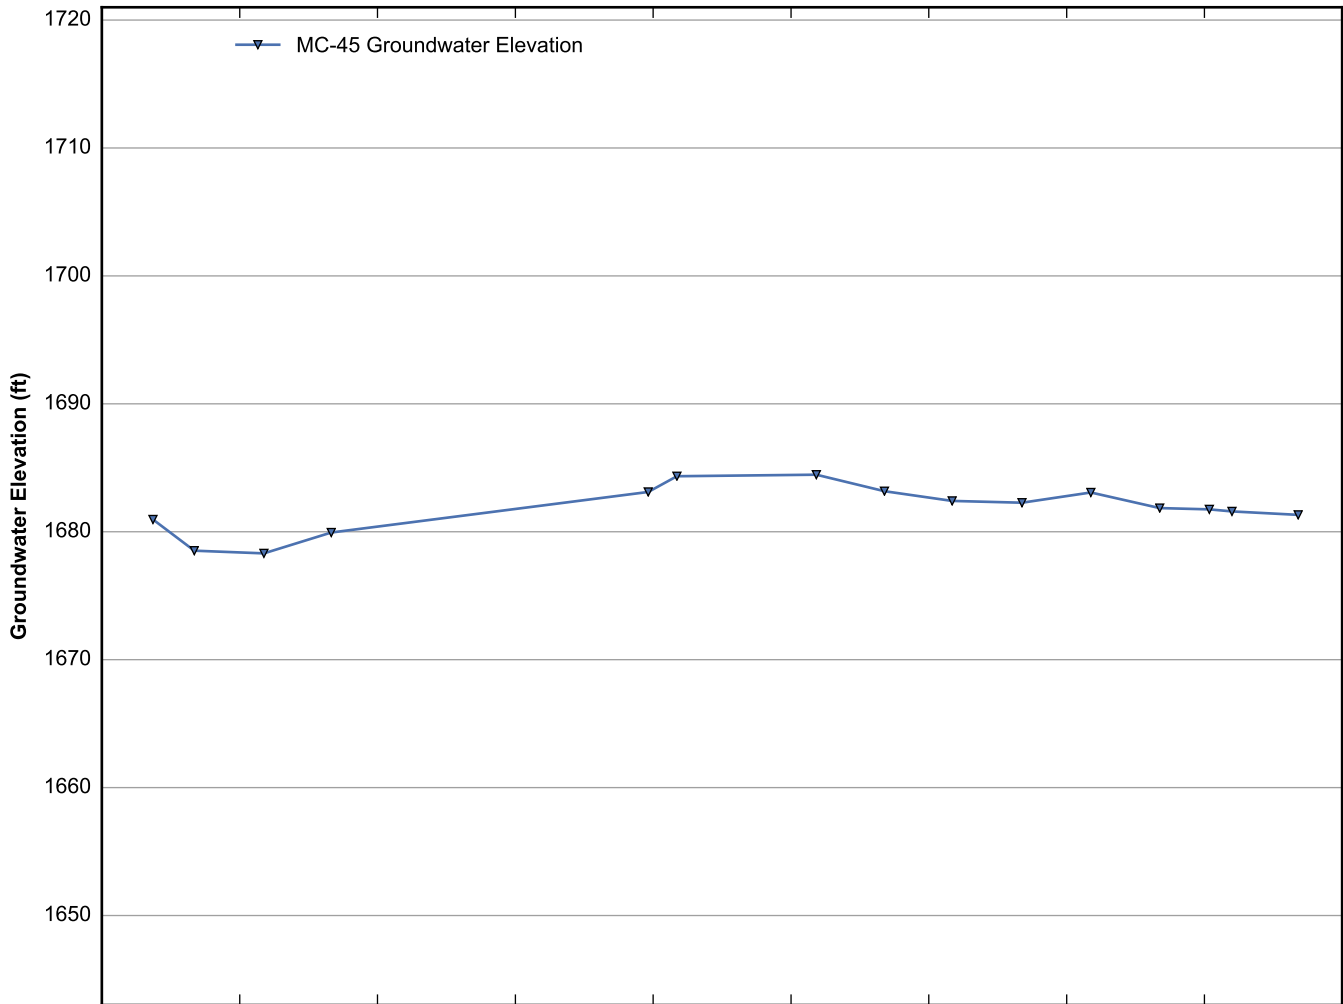

Data Sheet for Well MC-45
Nevada Environmental Response Trust Site
Henderson, Nevada