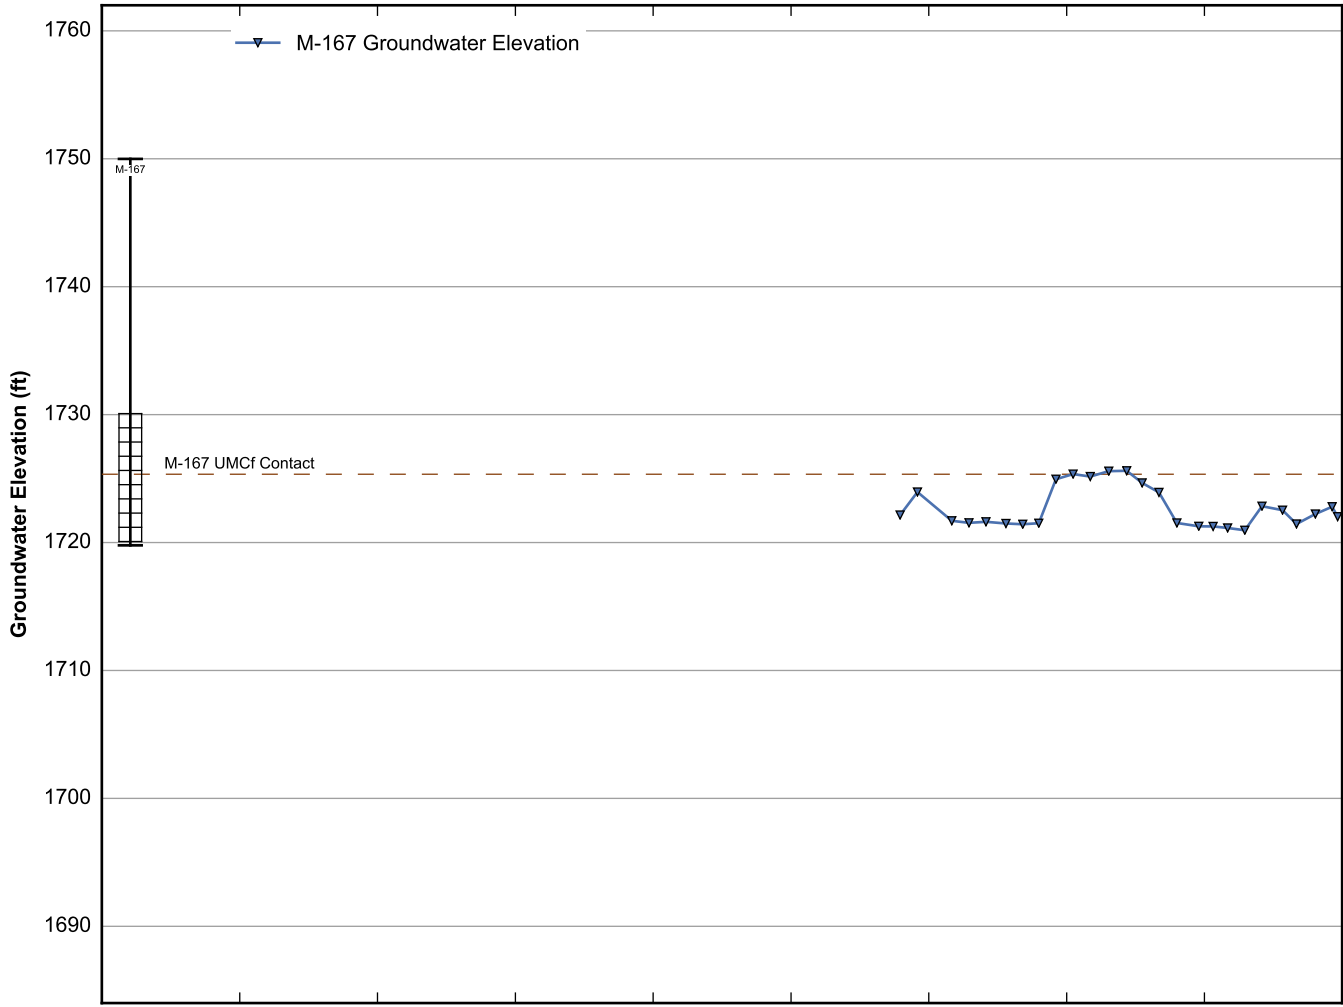

Data Sheet for Well M-163
Nevada Environmental Response Trust Site
Henderson, Nevada

Data Sheet for Well M-165
 Nevada Environmental Response Trust Site
 Henderson, Nevada

Data Sheet for Well M-166
Nevada Environmental Response Trust Site
Henderson, Nevada