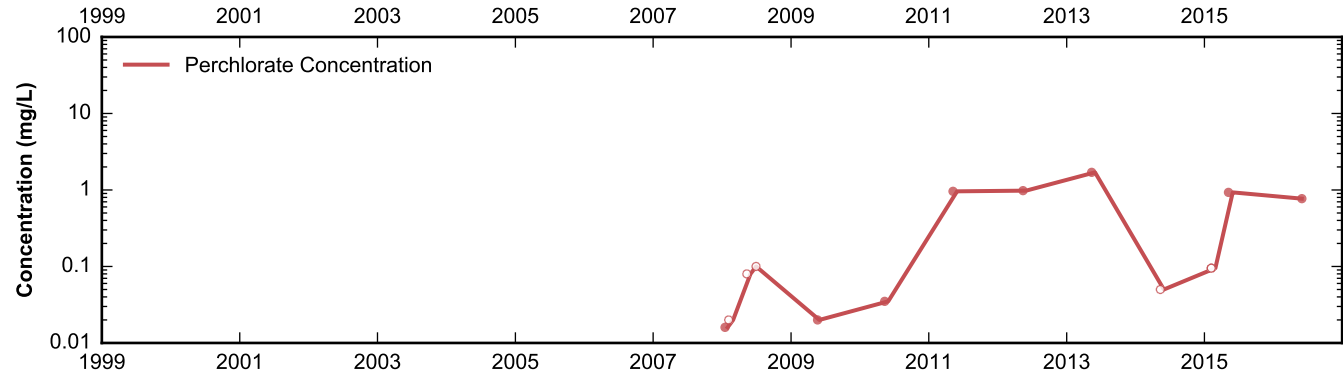

Data Sheet for Well M-126
Nevada Environmental Response Trust Site
Henderson, Nevada