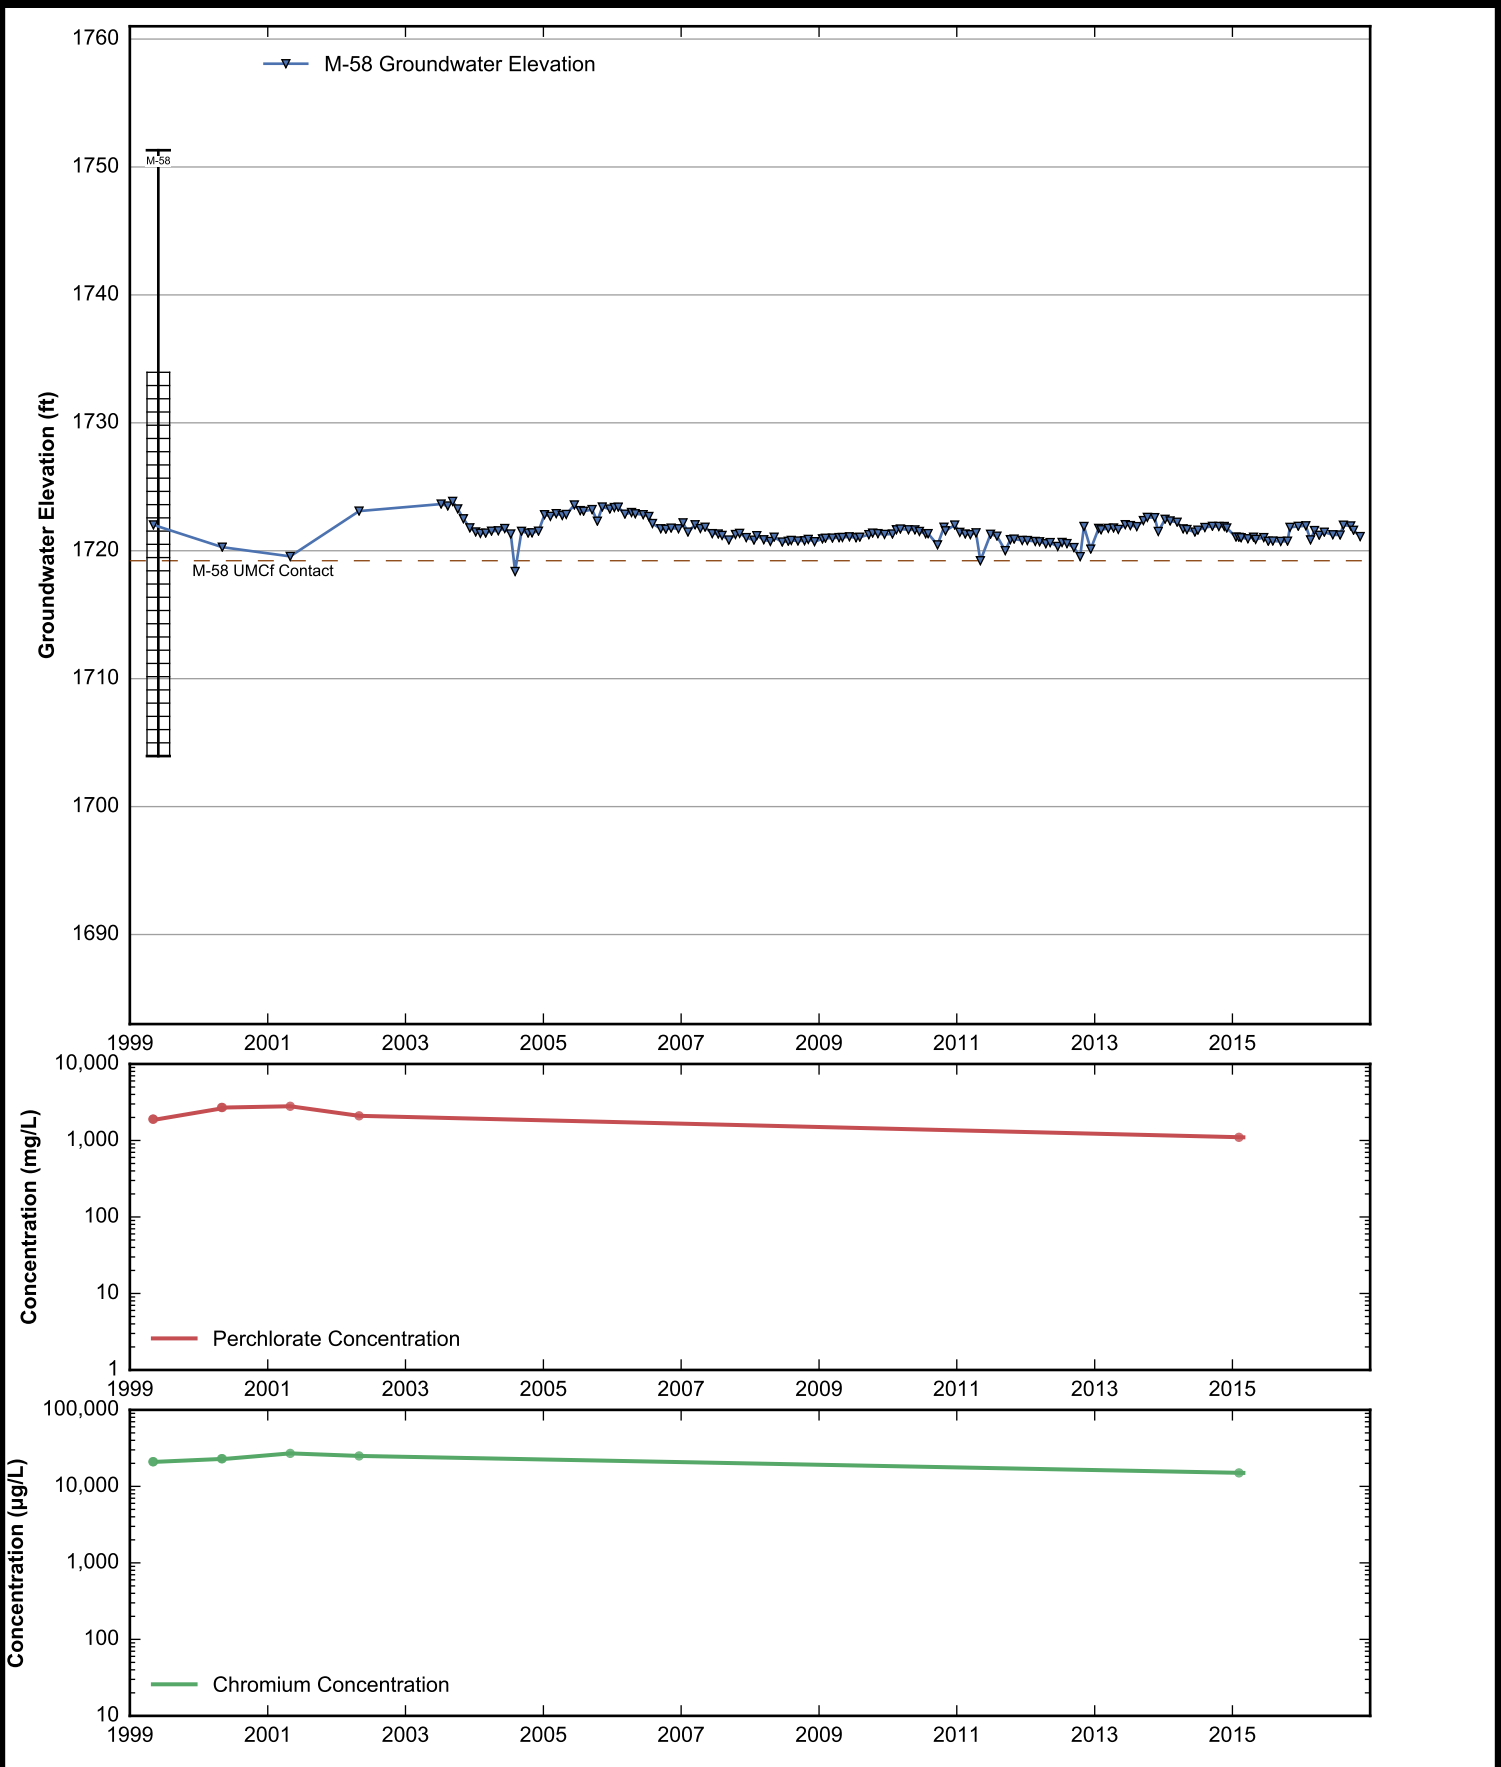

Data Sheet for Well M-58
Nevada Environmental Response Trust Site
Henderson, Nevada