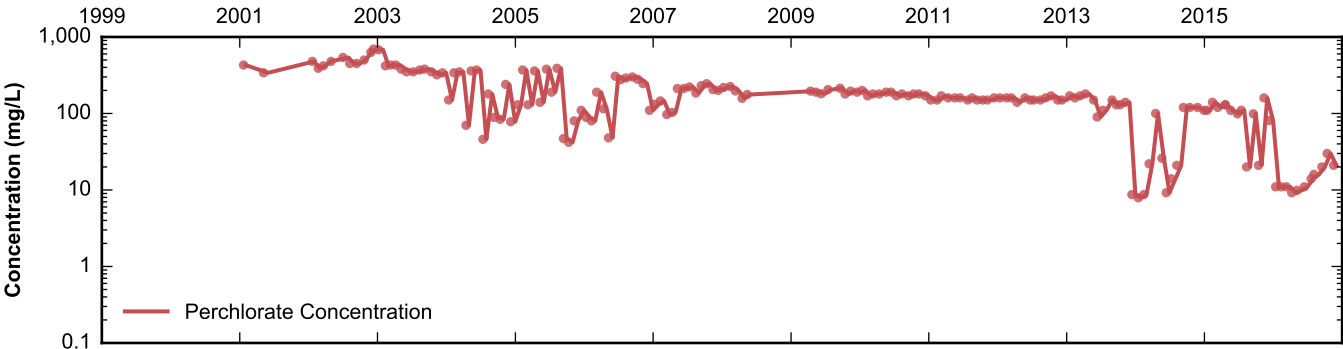

Data Sheet for Well PC-101R
Nevada Environmental Response Trust Site
Henderson, Nevada