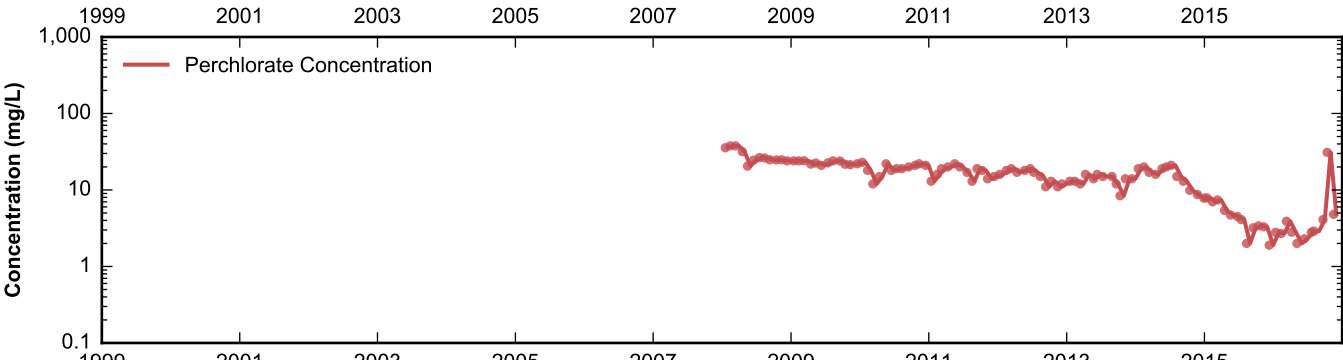

Data Sheet for Well ARP-5A
Nevada Environmental Response Trust Site
Henderson, Nevada