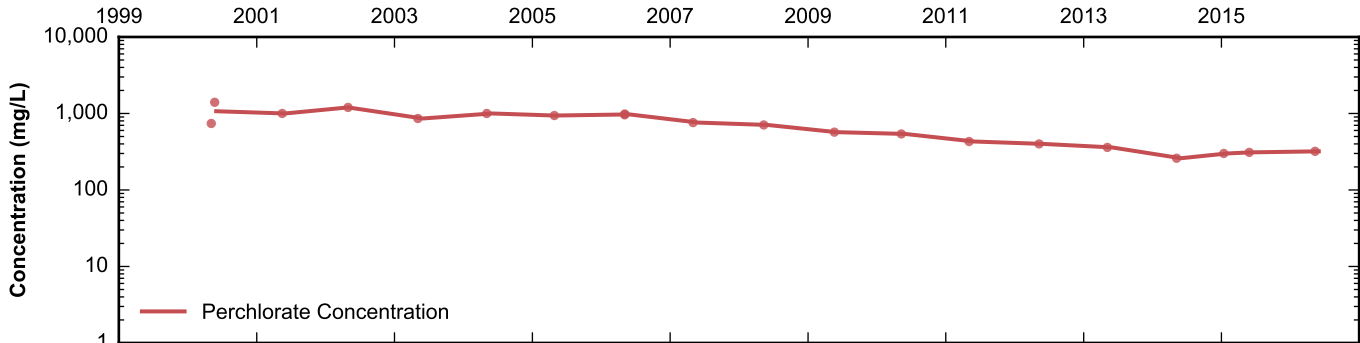

Data Sheet for Well PC-64
Nevada Environmental Response Trust Site
Henderson, Nevada