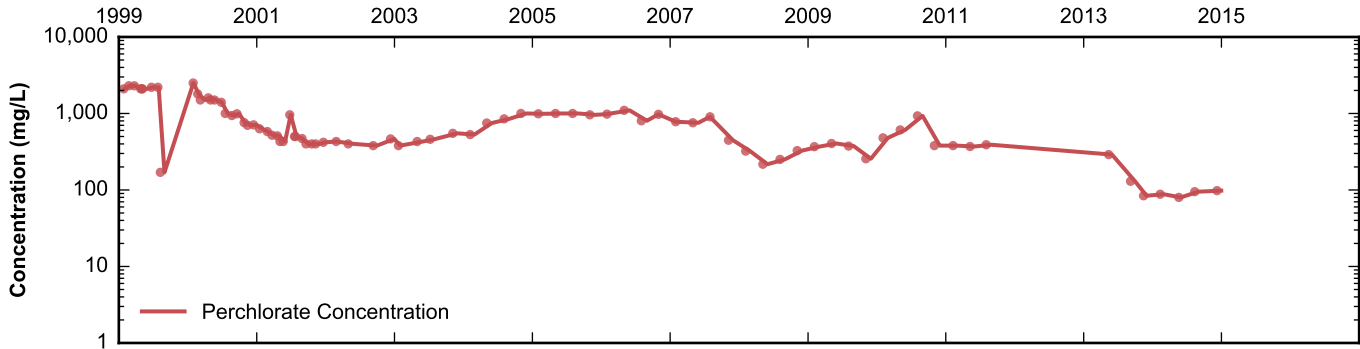

Data Sheet for Well M-99
Nevada Environmental Response Trust Site
Henderson, Nevada