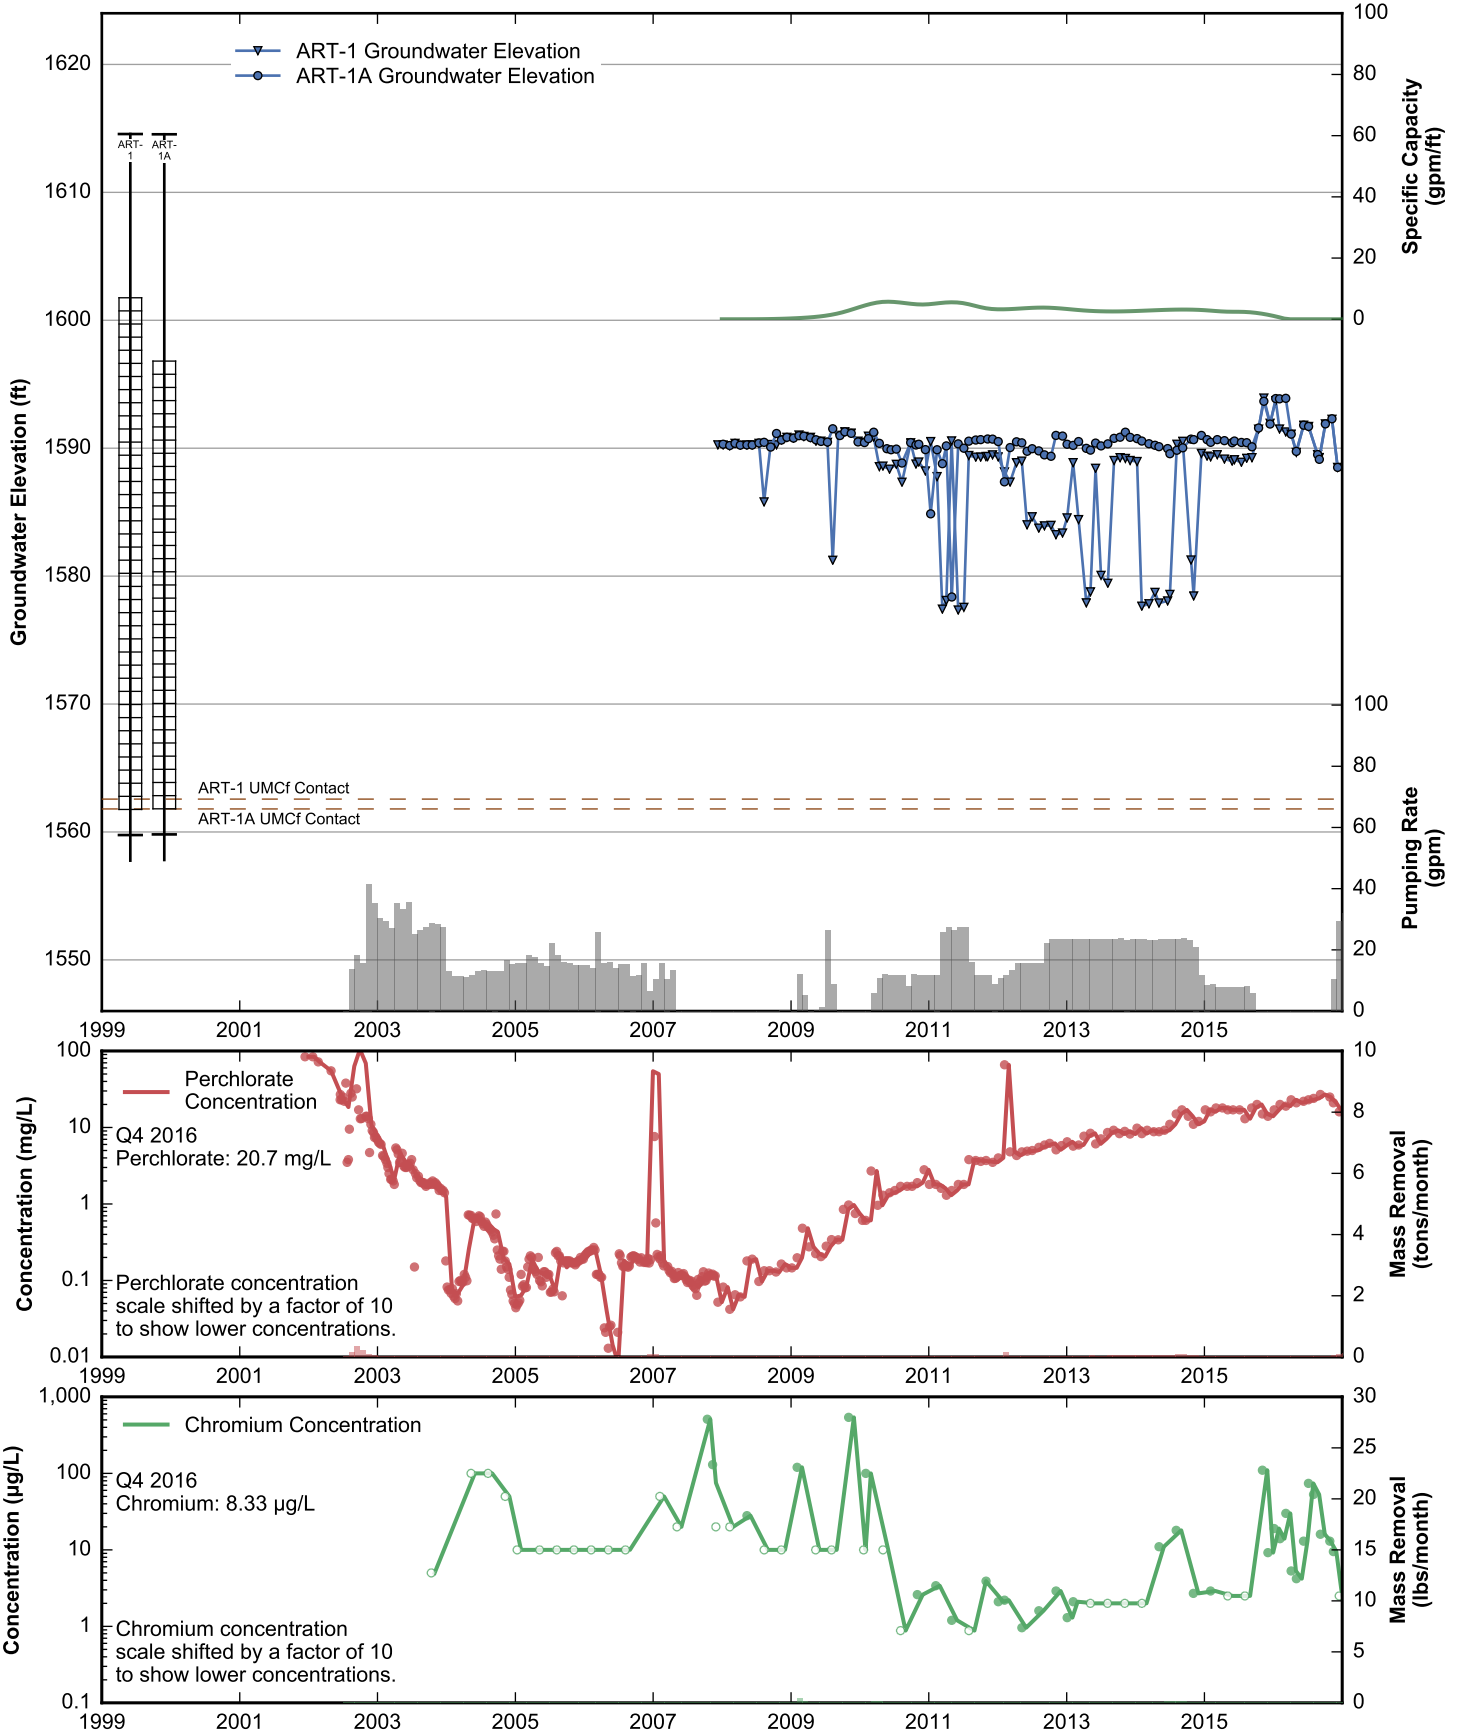

Data Sheet for Well ART-1/1A
Nevada Environmental Response Trust Site
Henderson, Nevada