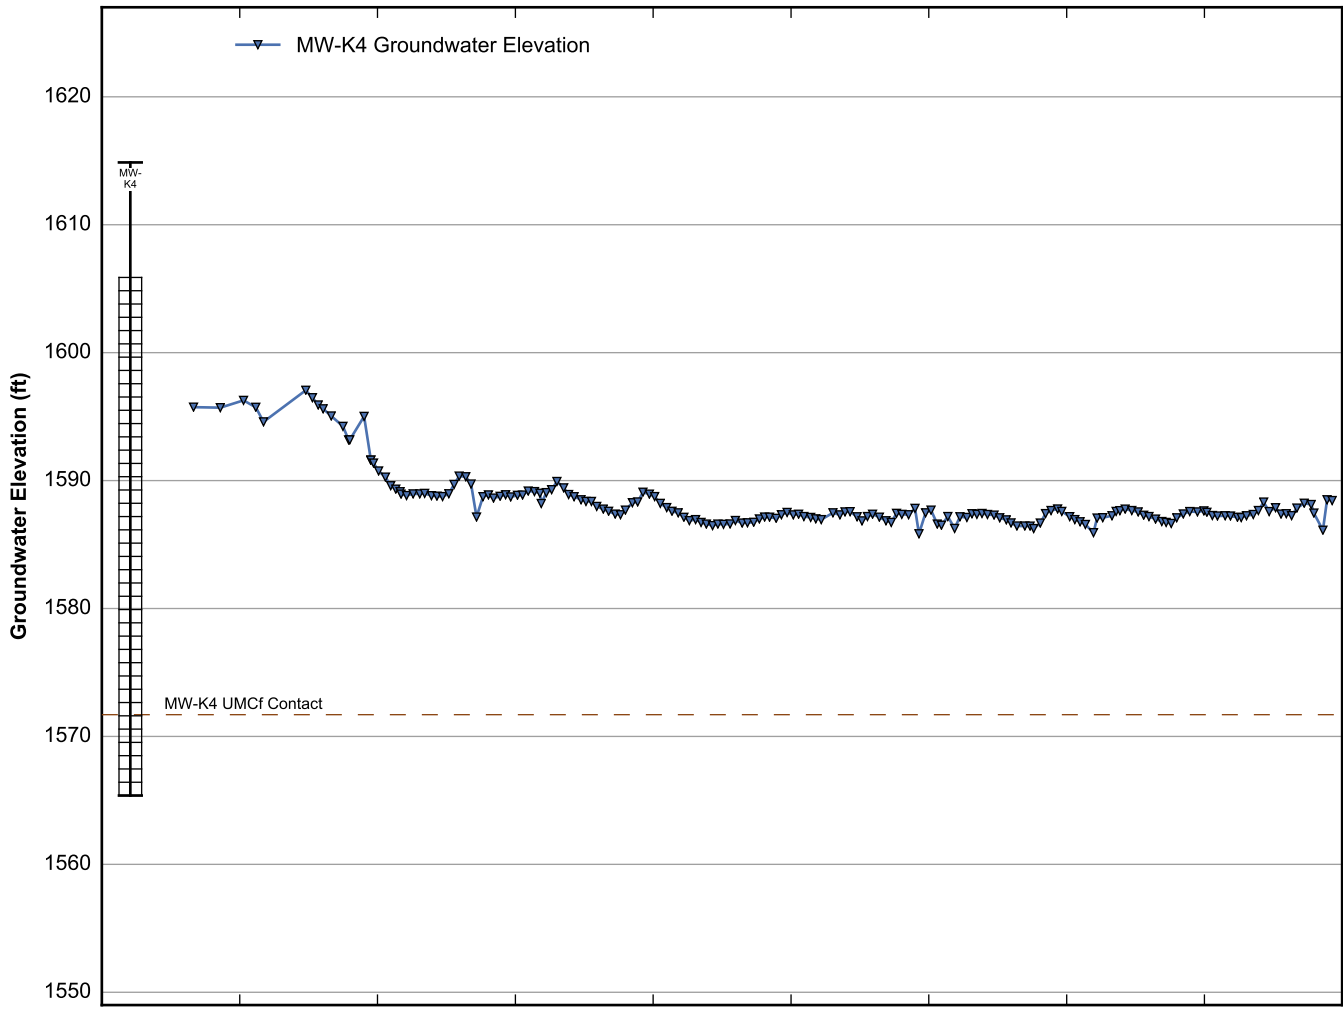

Data Sheet for Well MW-K4
Nevada Environmental Response Trust Site
Henderson, Nevada