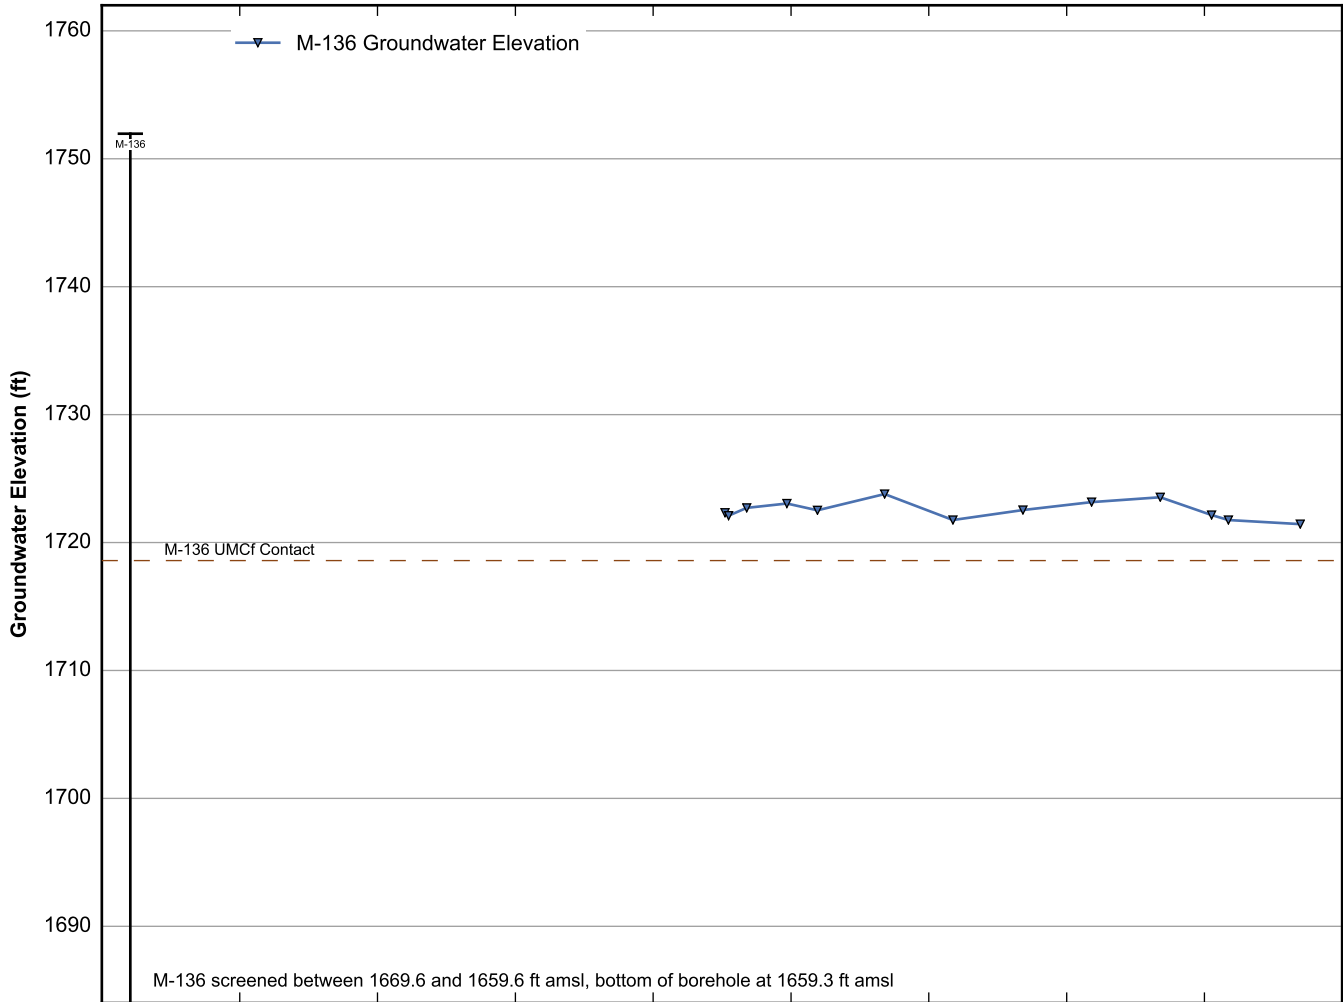

Data Sheet for Well M-136
Nevada Environmental Response Trust Site
Henderson, Nevada