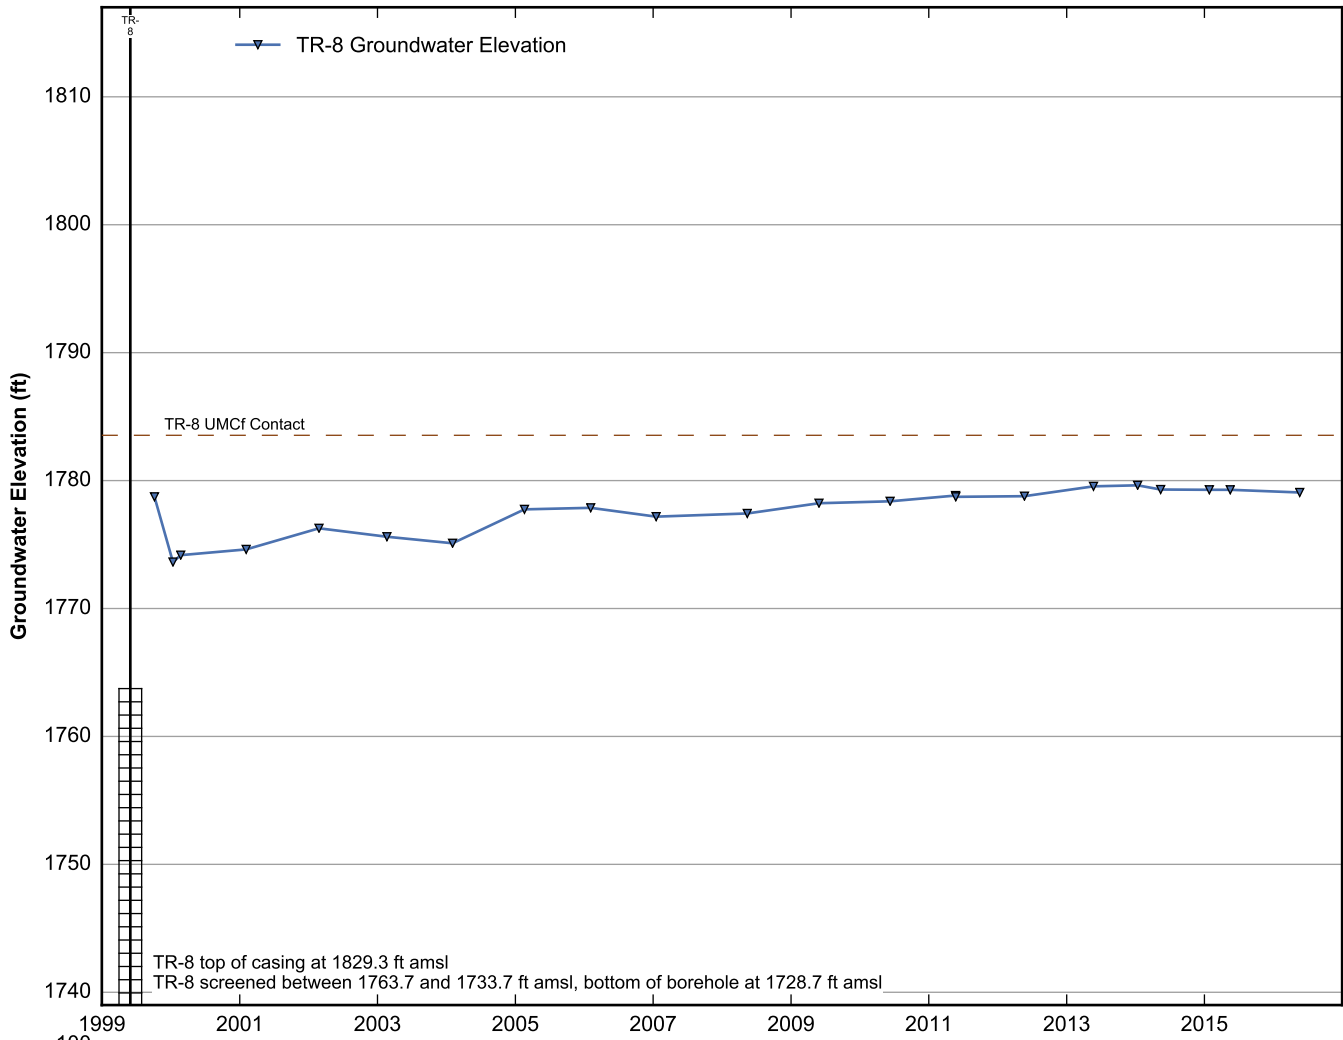

Data Sheet for Well TR-8
Nevada Environmental Response Trust Site
Henderson, Nevada