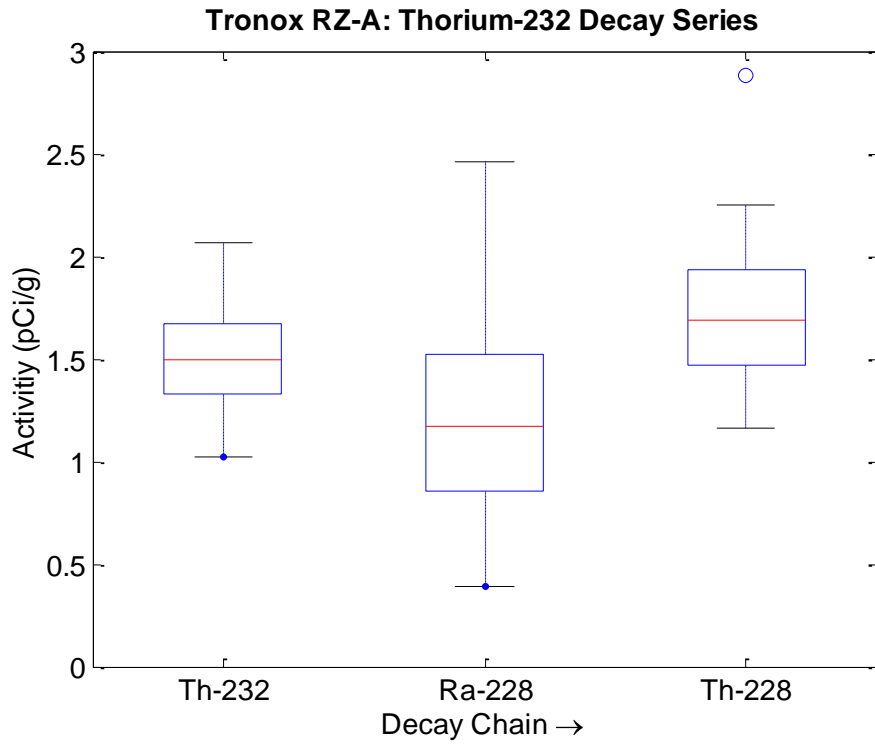

**FIGURE 5**  
**RZ-A Box-and-Whisker Diagrams for Thorium-232 and Uranium-238 Decay Series**

a)

b)