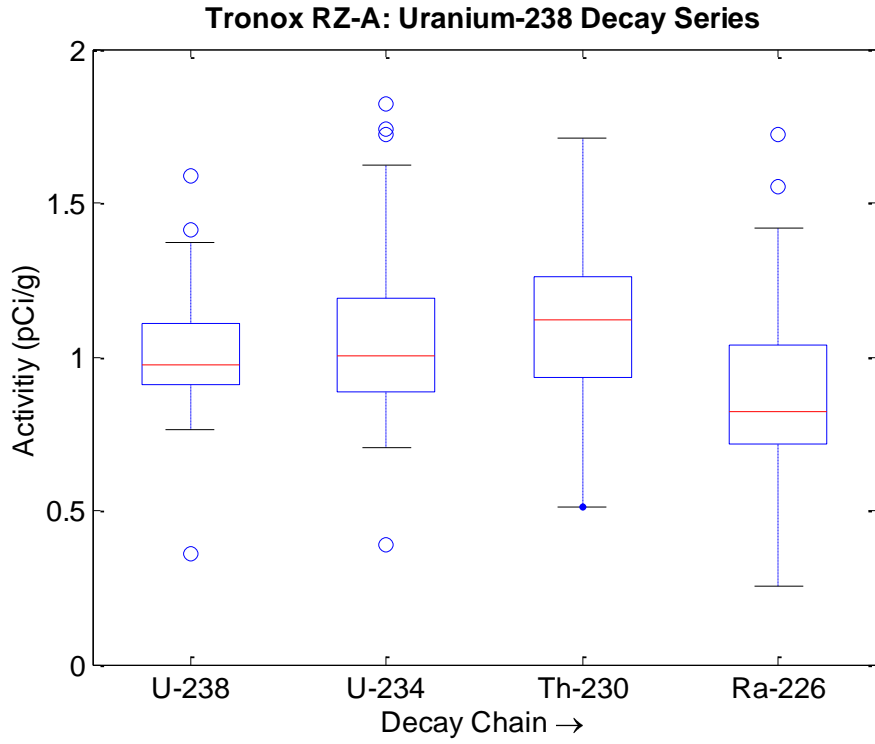

**FIGURE 5**  
**RZ-A Box-and-Whisker Diagrams for Thorium-232 and Uranium-238 Decay Series**

a)

b)