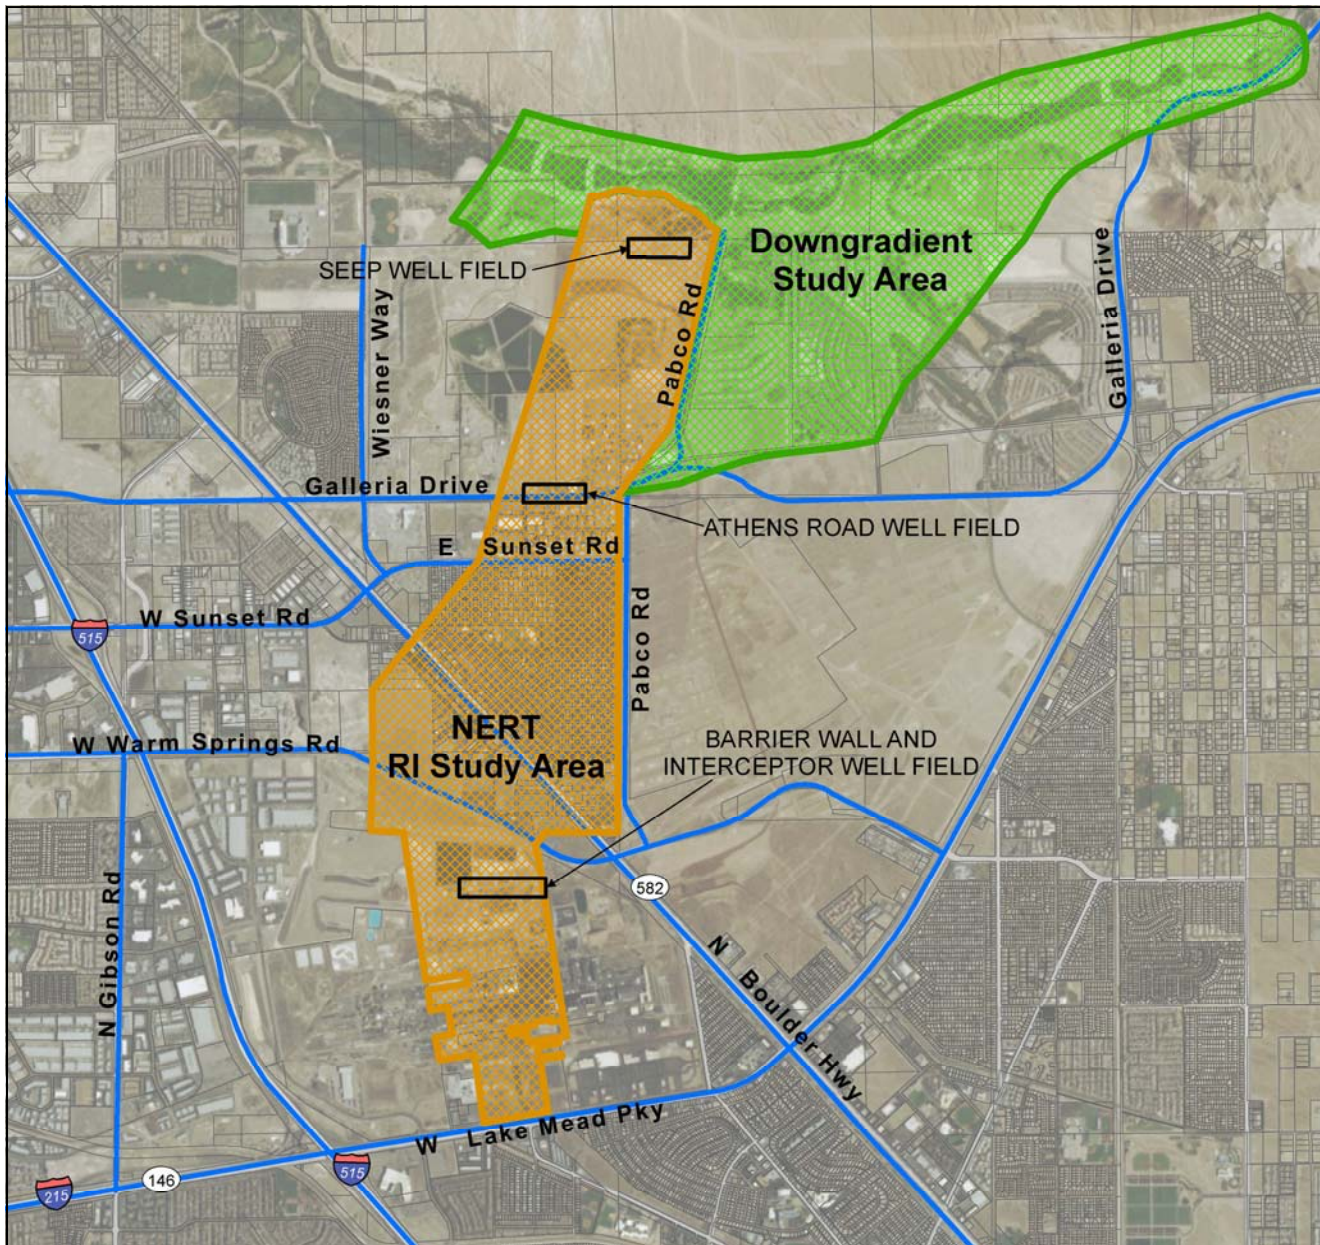

Study Area Map

Nevada Environmental Response Trust Site

HENDERSON, NEVADA

January 2016

Study Area Map for NERT Remedial Investigation and Downgradient Study Areas

NERT Remedial Investigation and Downgradient Study Area Locations

This map shows the Nevada Environmental Response Trust (NERT) Remedial Investigation (RI) Study Area and the Nevada Division of Environmental Protection (NDEP) Downgradient Study Area, in the City of Henderson, Nevada. Information about the RI activities for these areas can be found at <http://www.NERT-Trust.com>.